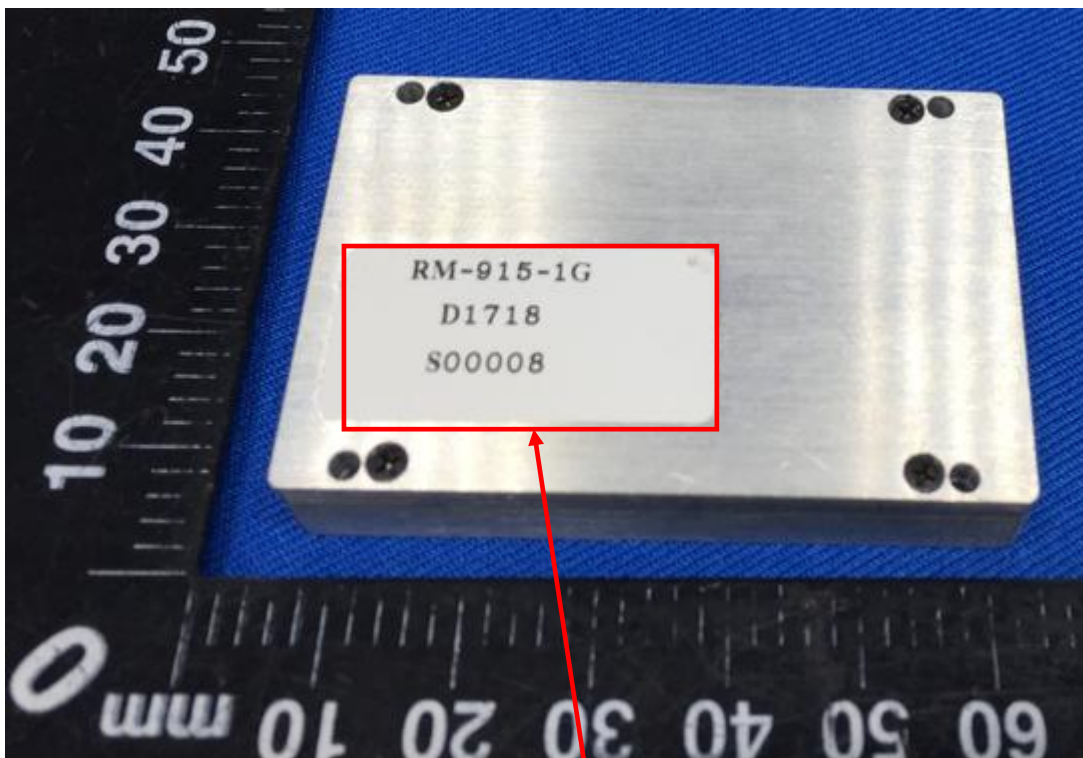

Label Artwork and Location

Model: RM-915-1G

Label:

 Prism Wi-Fi Radio Transceiver Model: RM-915-1G IC ID: 21411-RM9151G FCC ID: 2AG87RM-915-1G S/N: S00008 D1718 This device contains FCC ID: Z9W-CM4 and IC: 11468A-CM4 of the Wi-Fi module

 Prism Wi-Fi Radio Transceiver Model: RO-915-1G IC ID: 21411-RM9151G FCC ID: 2AG87RM-915-1G S/N: S00008 D1718 This device contains FCC ID: Z9W-CM4 and IC: 11468A-CM4 of the Wi-Fi module
--

Size: L*W=28*20mm

Location