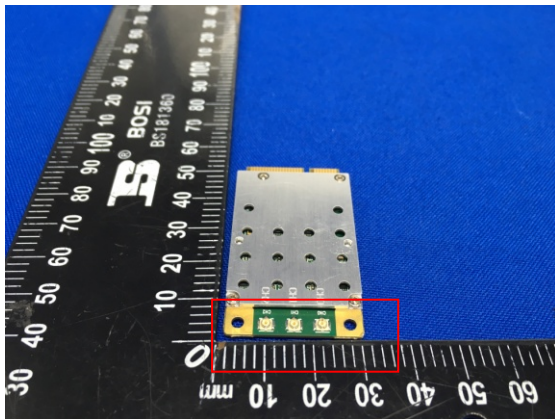

Different Statement

Company: Doodle Labs (SG) Pte Ltd

Address: 150 Kampong Ampat, KA Center, Suite 05-03, Singapore, 368324
Singapore

Product Name: Wi-Fi® Radio Transceiver

Model Number: NM-DB-3NU, DLM180NU, NO-DB-3NU, NE-DB-3NU,
NM-DB-2NU, NO-DB-2NU, NE-DB-2NU

Brand Names : N/A

We declare that the above mentioned radio equipment submitted for certification is only different in the antenna port with the originally one.

Name: Dr Aaron Do

Date: april 19, 2017

Signature: