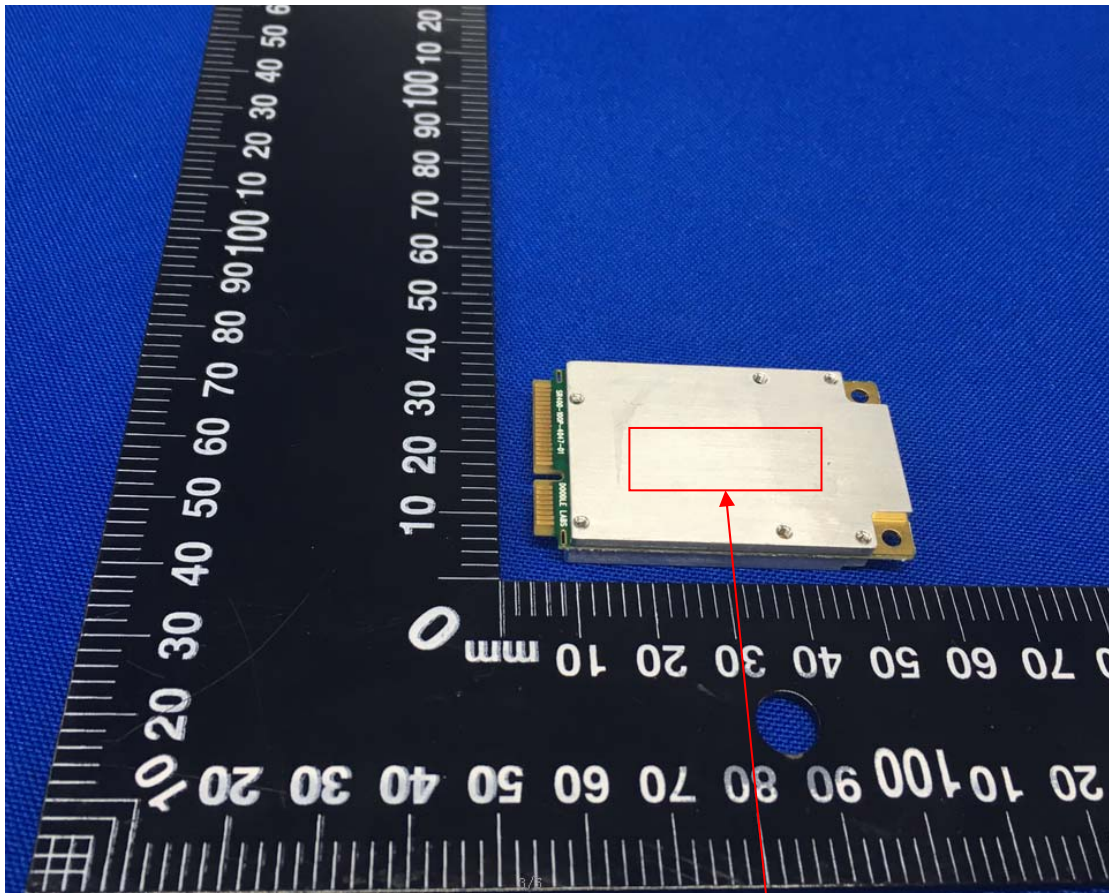

# Label Artwork and Location

Model: NM-DB-3

Label:

Model: NM-DB-3  
FCC ID: 2AG87NM-DB-3N

Size: L\*W=35\*15mm

Label Location