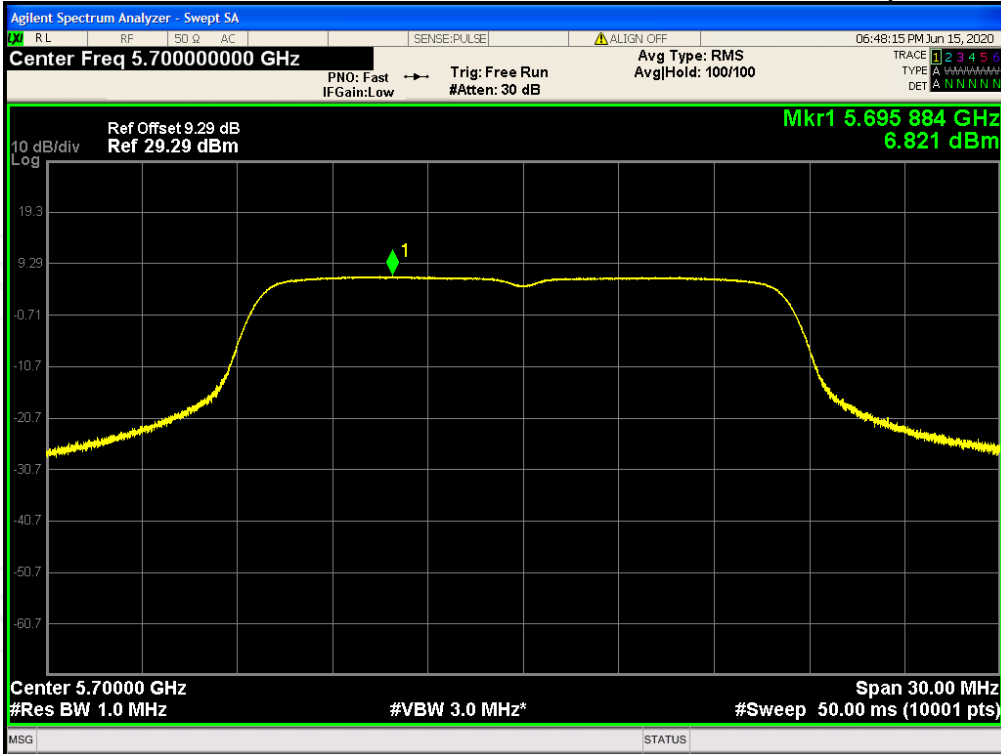

### Maximum Power Spectral Density Level

Condition	Mode	Frequency (MHz)	Antenna	Max PSD (dBm)	Limit (dBm)	Verdict
NVNT	802.11a	5180	Ant2	6.585	15.23	Pass
NVNT	802.11a	5200	Ant2	6.376	15.23	Pass
NVNT	802.11a	5240	Ant2	6.267	15.23	Pass
NVNT	802.11a	5260	Ant2	6.986	9.23	Pass
NVNT	802.11a	5300	Ant2	6.934	9.23	Pass
NVNT	802.11a	5320	Ant2	6.903	9.23	Pass
NVNT	802.11a	5500	Ant2	6.814	9.23	Pass
NVNT	802.11a	5600	Ant2	6.65	9.23	Pass
NVNT	802.11a	5700	Ant2	6.821	9.23	Pass
NVNT	802.11a	5745	Ant2	5.569	28.23	Pass
NVNT	802.11a	5785	Ant2	5.355	28.23	Pass
NVNT	802.11a	5825	Ant2	4.31	28.23	Pass
NVNT	802.11n(HT20)	5180	Ant2	6.628	15.23	Pass
NVNT	802.11n(HT20)	5200	Ant2	6.551	15.23	Pass
NVNT	802.11n(HT20)	5240	Ant2	6.848	15.23	Pass
NVNT	802.11n(HT20)	5260	Ant2	4.171	9.23	Pass
NVNT	802.11n(HT20)	5300	Ant2	3.656	9.23	Pass
NVNT	802.11n(HT20)	5320	Ant2	4.111	9.23	Pass
NVNT	802.11n(HT20)	5500	Ant2	3.814	9.23	Pass
NVNT	802.11n(HT20)	5600	Ant2	3.713	9.23	Pass
NVNT	802.11n(HT20)	5700	Ant2	4.027	9.23	Pass
NVNT	802.11n(HT20)	5745	Ant2	5.34	28.23	Pass
NVNT	802.11n(HT20)	5785	Ant2	5.049	28.23	Pass
NVNT	802.11n(HT20)	5825	Ant2	4.075	28.23	Pass
NVNT	802.11n(HT40)	5190	Ant2	3.445	15.23	Pass
NVNT	802.11n(HT40)	5230	Ant2	3.522	15.23	Pass
NVNT	802.11n(HT40)	5270	Ant2	0.882	9.23	Pass
NVNT	802.11n(HT40)	5310	Ant2	0.683	9.23	Pass
NVNT	802.11n(HT40)	5510	Ant2	0.592	9.23	Pass
NVNT	802.11n(HT40)	5590	Ant2	0.716	9.23	Pass
NVNT	802.11n(HT40)	5670	Ant2	0.974	9.23	Pass
NVNT	802.11n(HT40)	5755	Ant2	1.667	28.23	Pass
NVNT	802.11n(HT40)	5795	Ant2	1.296	28.23	Pass

PSD NVNT 802.11a 5180MHz Ant2

PSD NVNT 802.11a 5200MHz Ant2

PSD NVNT 802.11a 5240MHz Ant2

PSD NVNT 802.11a 5260MHz Ant2

PSD NVNT 802.11a 5300MHz Ant2

PSD NVNT 802.11a 5320MHz Ant2

PSD NVNT 802.11a 5500MHz Ant2

PSD NVNT 802.11a 5600MHz Ant2

PSD NVNT 802.11a 5700MHz Ant2

PSD NVNT 802.11a 5745MHz Ant2

PSD NVNT 802.11a 5785MHz Ant2

PSD NVNT 802.11a 5825MHz Ant2

PSD NVNT 802.11n(HT20) 5180MHz Ant2

PSD NVNT 802.11n(HT20) 5260MHz Ant2