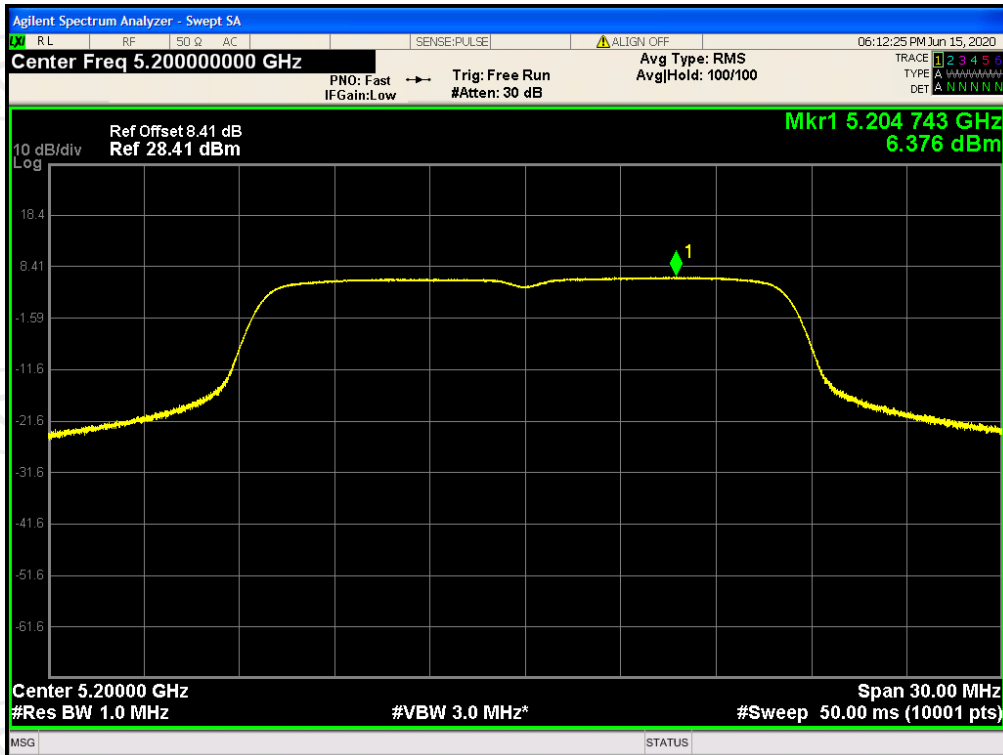

PSD NVNT 802.11a 5200MHz Ant2

PSD NVNT 802.11a 5240MHz Ant2