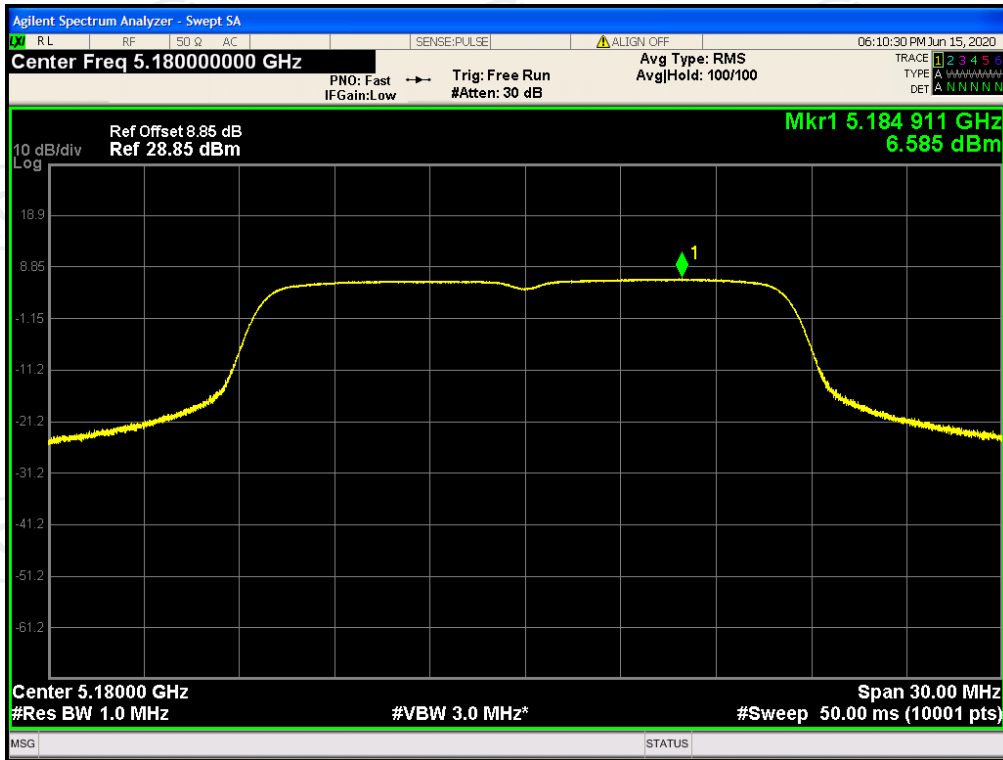

PSD NVNT 802.11a 5180MHz Ant2