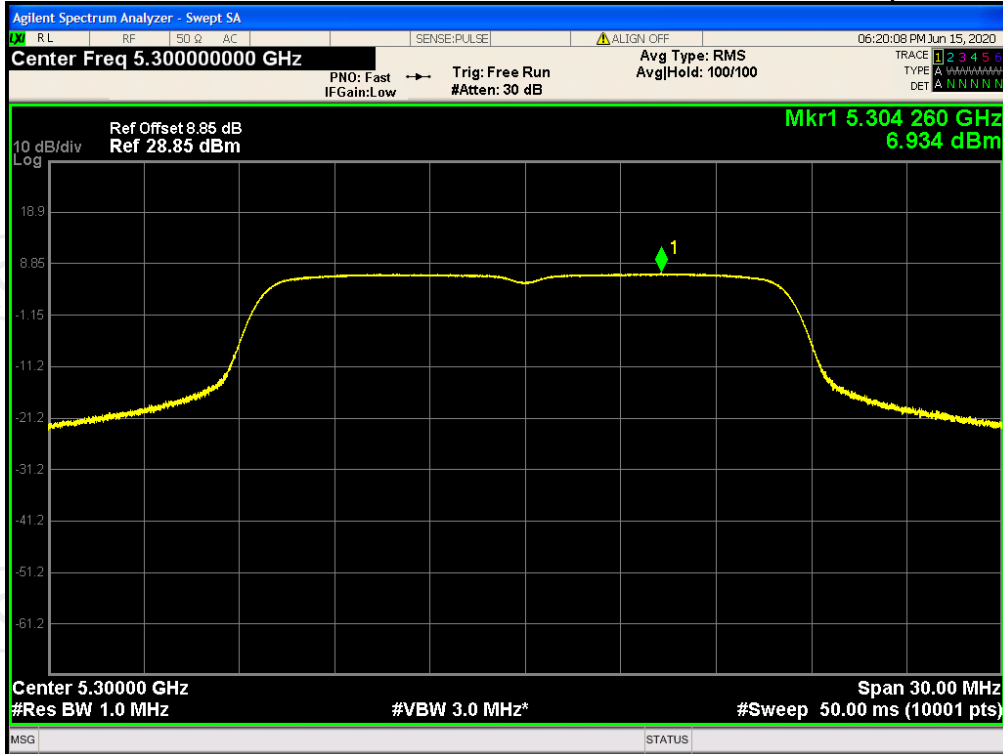

### Maximum Power Spectral Density Level

Condition	Mode	Frequency (MHz)	Antenna	Max PSD (dBm)	Limit (dBm)	Verdict
NVNT	802.11a	5180	Ant2	6.585	15.23	Pass
NVNT	802.11a	5200	Ant2	6.376	15.23	Pass
NVNT	802.11a	5240	Ant2	6.267	15.23	Pass
NVNT	802.11a	5260	Ant2	6.986	9.23	Pass
NVNT	802.11a	5300	Ant2	6.934	9.23	Pass
NVNT	802.11a	5320	Ant2	6.903	9.23	Pass
NVNT	802.11a	5500	Ant2	6.814	9.23	Pass
NVNT	802.11a	5600	Ant2	6.65	9.23	Pass
NVNT	802.11a	5700	Ant2	6.821	9.23	Pass
NVNT	802.11a	5745	Ant2	5.569	28.23	Pass
NVNT	802.11a	5785	Ant2	5.355	28.23	Pass
NVNT	802.11a	5825	Ant2	4.31	28.23	Pass
NVNT	802.11n(HT20)	5180	Ant2	6.628	15.23	Pass
NVNT	802.11n(HT20)	5200	Ant2	6.551	15.23	Pass
NVNT	802.11n(HT20)	5240	Ant2	6.848	15.23	Pass
NVNT	802.11n(HT20)	5260	Ant2	4.171	9.23	Pass
NVNT	802.11n(HT20)	5300	Ant2	3.656	9.23	Pass
NVNT	802.11n(HT20)	5320	Ant2	4.111	9.23	Pass
NVNT	802.11n(HT20)	5500	Ant2	3.814	9.23	Pass
NVNT	802.11n(HT20)	5600	Ant2	3.713	9.23	Pass
NVNT	802.11n(HT20)	5700	Ant2	4.027	9.23	Pass
NVNT	802.11n(HT20)	5745	Ant2	5.34	28.23	Pass
NVNT	802.11n(HT20)	5785	Ant2	5.049	28.23	Pass
NVNT	802.11n(HT20)	5825	Ant2	4.075	28.23	Pass
NVNT	802.11n(HT40)	5190	Ant2	3.445	15.23	Pass
NVNT	802.11n(HT40)	5230	Ant2	3.522	15.23	Pass
NVNT	802.11n(HT40)	5270	Ant2	0.882	9.23	Pass
NVNT	802.11n(HT40)	5310	Ant2	0.683	9.23	Pass
NVNT	802.11n(HT40)	5510	Ant2	0.592	9.23	Pass
NVNT	802.11n(HT40)	5590	Ant2	0.716	9.23	Pass
NVNT	802.11n(HT40)	5670	Ant2	0.974	9.23	Pass
NVNT	802.11n(HT40)	5755	Ant2	1.667	28.23	Pass
NVNT	802.11n(HT40)	5795	Ant2	1.296	28.23	Pass

PSD NVNT 802.11a 5180MHz Ant2

PSD NVNT 802.11a 5200MHz Ant2

PSD NVNT 802.11a 5240MHz Ant2

PSD NVNT 802.11a 5260MHz Ant2

PSD NVNT 802.11a 5300MHz Ant2

PSD NVNT 802.11a 5320MHz Ant2

PSD NVNT 802.11a 5500MHz Ant2

PSD NVNT 802.11a 5600MHz Ant2

PSD NVNT 802.11a 5700MHz Ant2

PSD NVNT 802.11a 5745MHz Ant2

PSD NVNT 802.11a 5785MHz Ant2

PSD NVNT 802.11a 5825MHz Ant2

PSD NVNT 802.11n(HT20) 5180MHz Ant2

PSD NVNT 802.11n(HT20) 5260MHz Ant2