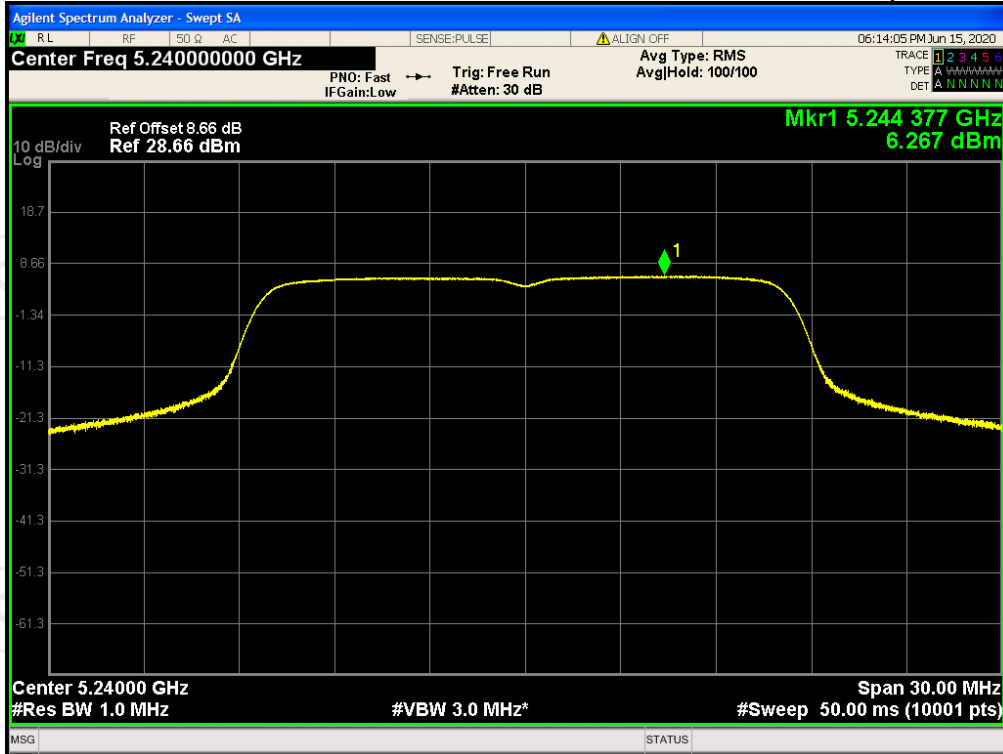

-6dB Bandwidth NVNT 802.11n(HT20) 5825MHz Ant2

-6dB Bandwidth NVNT 802.11n(HT40) 5755MHz Ant2

-6dB Bandwidth NVNT 802.11n(HT40) 5795MHz Ant2

### Maximum Power Spectral Density Level

Condition	Mode	Frequency (MHz)	Antenna	Max PSD (dBm)	Limit (dBm)	Verdict
NVNT	802.11a	5180	Ant2	6.585	15.23	Pass
NVNT	802.11a	5200	Ant2	6.376	15.23	Pass
NVNT	802.11a	5240	Ant2	6.267	15.23	Pass
NVNT	802.11a	5260	Ant2	6.986	9.23	Pass
NVNT	802.11a	5300	Ant2	6.934	9.23	Pass
NVNT	802.11a	5320	Ant2	6.903	9.23	Pass
NVNT	802.11a	5500	Ant2	6.814	9.23	Pass
NVNT	802.11a	5600	Ant2	6.65	9.23	Pass
NVNT	802.11a	5700	Ant2	6.821	9.23	Pass
NVNT	802.11a	5745	Ant2	5.569	28.23	Pass
NVNT	802.11a	5785	Ant2	5.355	28.23	Pass
NVNT	802.11a	5825	Ant2	4.31	28.23	Pass
NVNT	802.11n(HT20)	5180	Ant2	6.628	15.23	Pass
NVNT	802.11n(HT20)	5200	Ant2	6.551	15.23	Pass
NVNT	802.11n(HT20)	5240	Ant2	6.848	15.23	Pass
NVNT	802.11n(HT20)	5260	Ant2	4.171	9.23	Pass
NVNT	802.11n(HT20)	5300	Ant2	3.656	9.23	Pass
NVNT	802.11n(HT20)	5320	Ant2	4.111	9.23	Pass
NVNT	802.11n(HT20)	5500	Ant2	3.814	9.23	Pass
NVNT	802.11n(HT20)	5600	Ant2	3.713	9.23	Pass
NVNT	802.11n(HT20)	5700	Ant2	4.027	9.23	Pass
NVNT	802.11n(HT20)	5745	Ant2	5.34	28.23	Pass
NVNT	802.11n(HT20)	5785	Ant2	5.049	28.23	Pass
NVNT	802.11n(HT20)	5825	Ant2	4.075	28.23	Pass
NVNT	802.11n(HT40)	5190	Ant2	3.445	15.23	Pass
NVNT	802.11n(HT40)	5230	Ant2	3.522	15.23	Pass
NVNT	802.11n(HT40)	5270	Ant2	0.882	9.23	Pass
NVNT	802.11n(HT40)	5310	Ant2	0.683	9.23	Pass
NVNT	802.11n(HT40)	5510	Ant2	0.592	9.23	Pass
NVNT	802.11n(HT40)	5590	Ant2	0.716	9.23	Pass
NVNT	802.11n(HT40)	5670	Ant2	0.974	9.23	Pass
NVNT	802.11n(HT40)	5755	Ant2	1.667	28.23	Pass
NVNT	802.11n(HT40)	5795	Ant2	1.296	28.23	Pass

PSD NVNT 802.11a 5180MHz Ant2

PSD NVNT 802.11a 5200MHz Ant2

PSD NVNT 802.11a 5240MHz Ant2

PSD NVNT 802.11a 5260MHz Ant2

PSD NVNT 802.11a 5300MHz Ant2

PSD NVNT 802.11a 5320MHz Ant2

PSD NVNT 802.11a 5500MHz Ant2