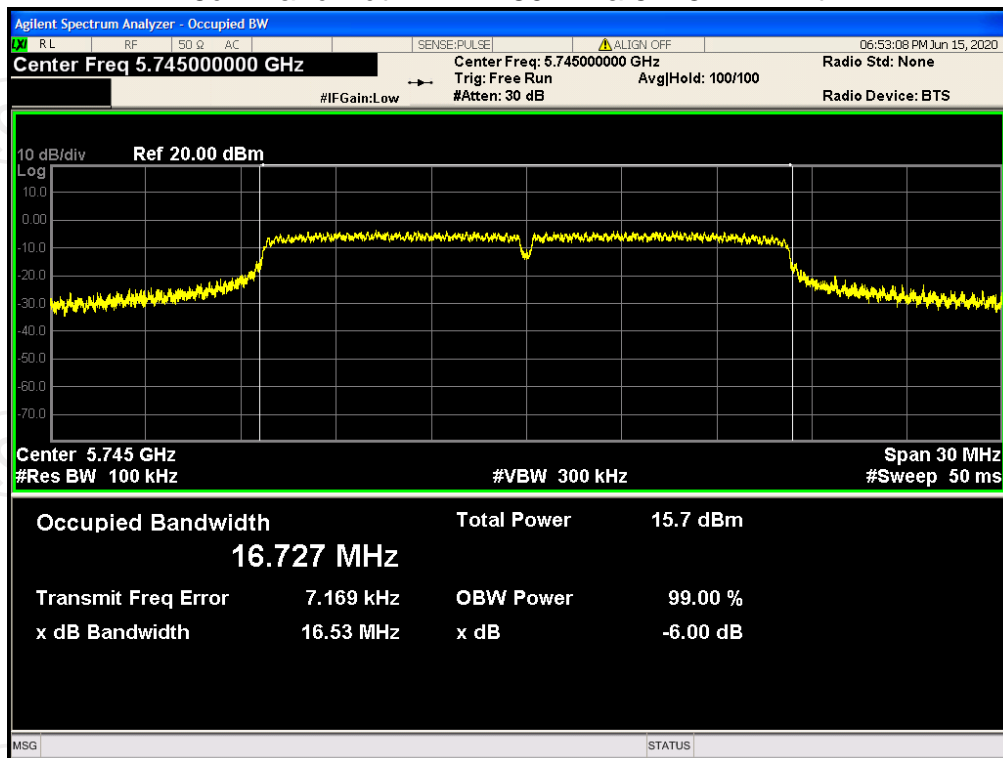

6dB Bandwidth

Condition	Mode	Frequency (MHz)	Antenna	-6 dB Bandwidth (MHz)	Limit -6 dB Bandwidth (MHz)	Verdict
NVNT	802.11a	5745	Ant2	16.53	0.5	Pass
NVNT	802.11a	5785	Ant2	16.46	0.5	Pass
NVNT	802.11a	5825	Ant2	16.50	0.5	Pass
NVNT	802.11n(HT20)	5745	Ant2	17.60	0.5	Pass
NVNT	802.11n(HT20)	5785	Ant2	17.64	0.5	Pass
NVNT	802.11n(HT20)	5825	Ant2	17.79	0.5	Pass
NVNT	802.11n(HT40)	5755	Ant2	36.48	0.5	Pass
NVNT	802.11n(HT40)	5795	Ant2	36.47	0.5	Pass

-6dB Bandwidth NVNT 802.11a 5745MHz Ant2