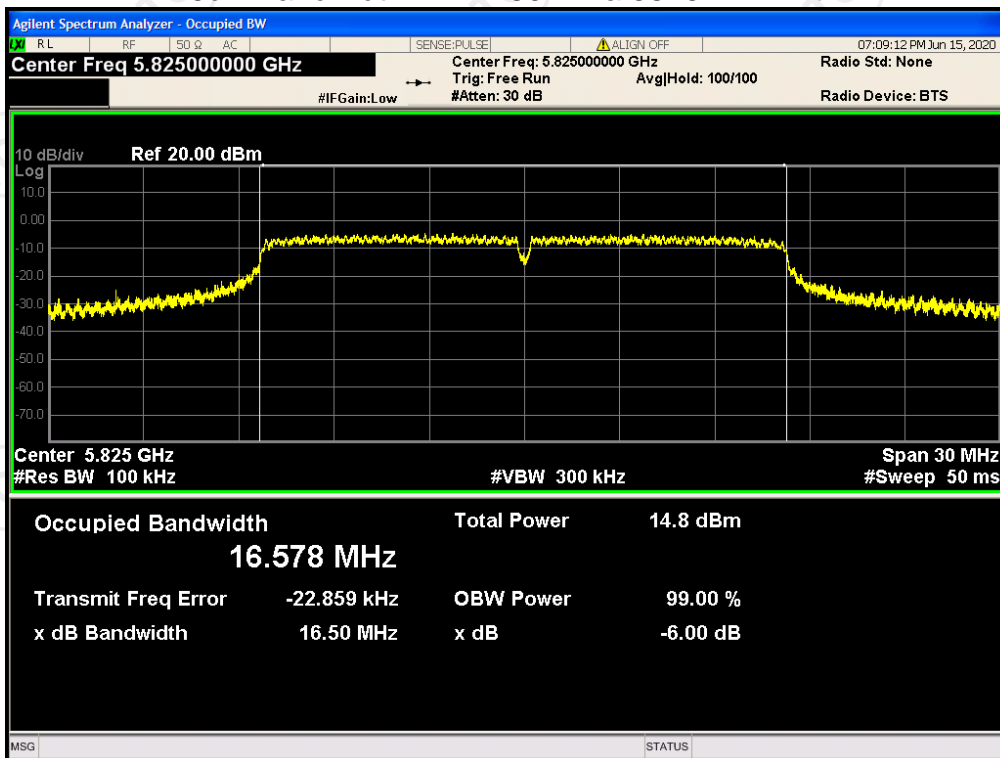

-6dB Bandwidth NVNT 802.11a 5825MHz Ant2