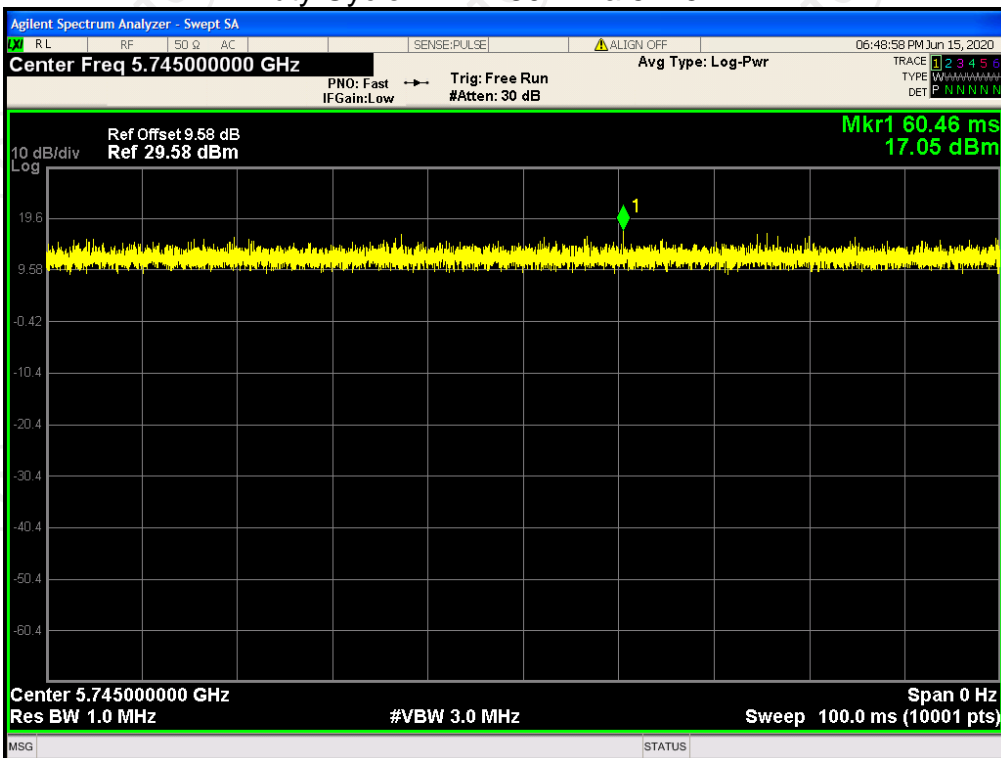

Duty Cycle NVNT 802.11a 5745MHz