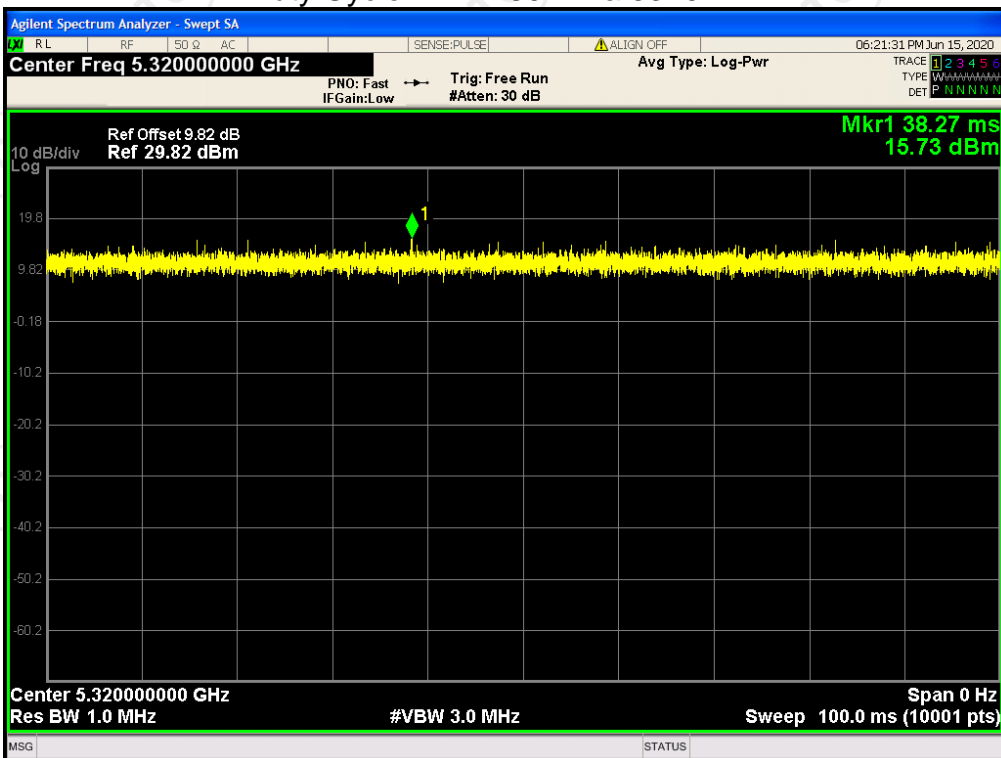

Duty Cycle NVNT 802.11a 5180MHz

Duty Cycle NVNT 802.11a 5200MHz

Duty Cycle NVNT 802.11a 5240MHz

Duty Cycle NVNT 802.11a 5260MHz

Duty Cycle NVNT 802.11a 5300MHz

Duty Cycle NVNT 802.11a 5320MHz

Duty Cycle NVNT 802.11a 5500MHz