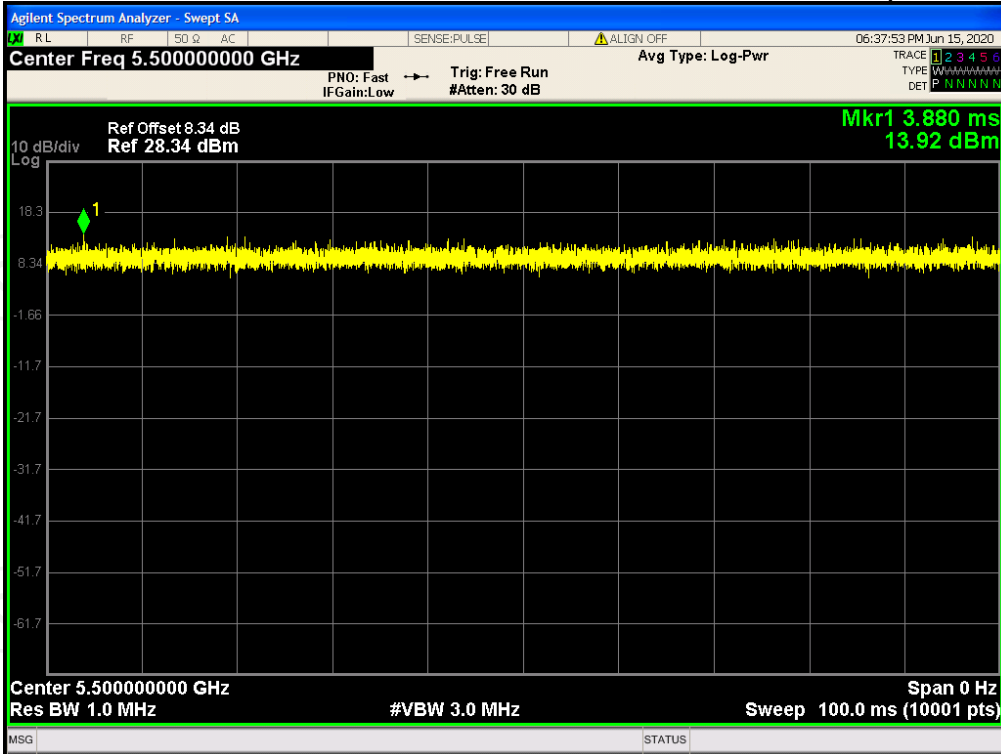

Duty Cycle NVNT 802.11a 5180MHz

Duty Cycle NVNT 802.11a 5200MHz

Duty Cycle NVNT 802.11a 5240MHz

Duty Cycle NVNT 802.11a 5260MHz

Duty Cycle NVNT 802.11a 5300MHz

Duty Cycle NVNT 802.11a 5320MHz

Duty Cycle NVNT 802.11a 5500MHz