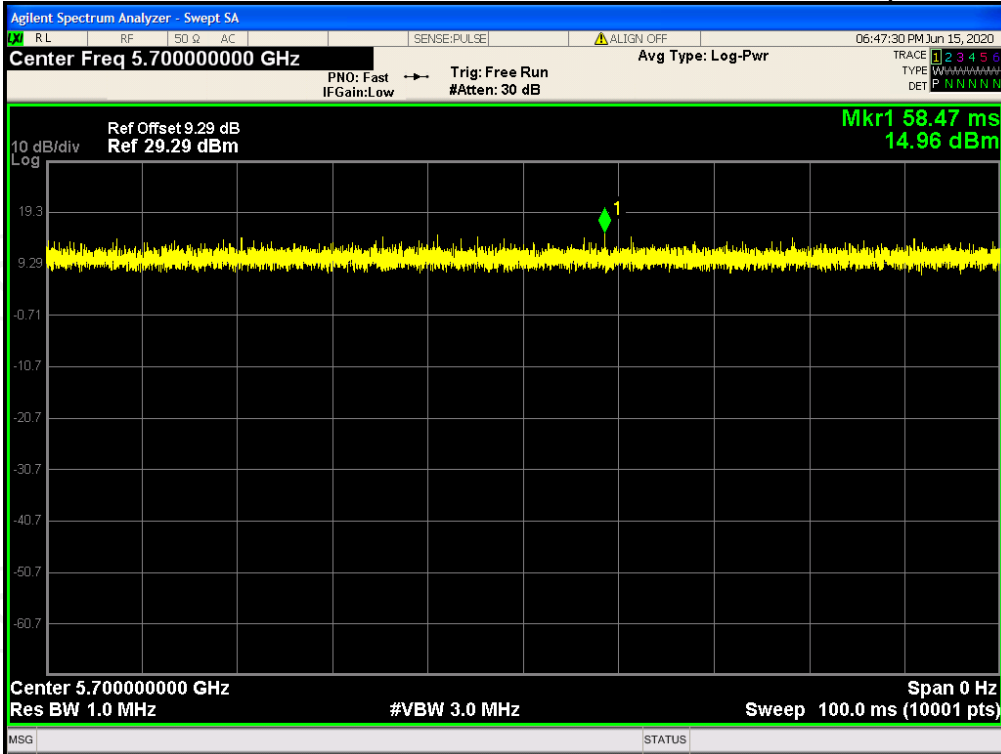

Duty Cycle NVNT 802.11a 5700MHz