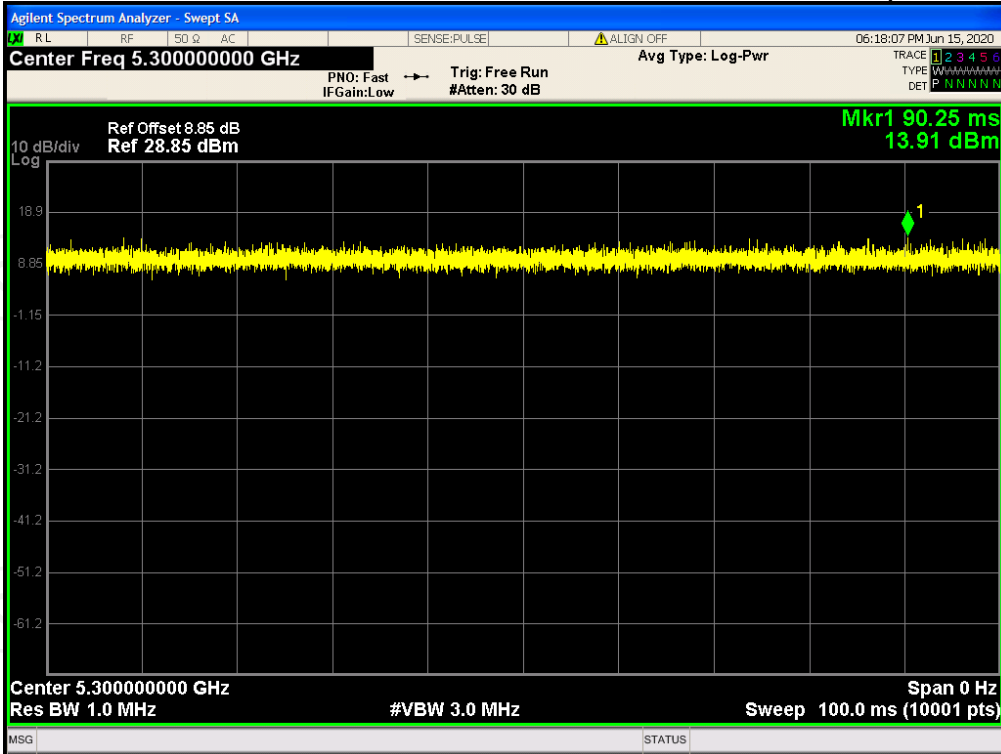

Duty Cycle NVNT 802.11a 5180MHz

Duty Cycle NVNT 802.11a 5200MHz

Duty Cycle NVNT 802.11a 5240MHz

Duty Cycle NVNT 802.11a 5260MHz

Duty Cycle NVNT 802.11a 5300MHz

Duty Cycle NVNT 802.11a 5320MHz

Duty Cycle NVNT 802.11a 5500MHz