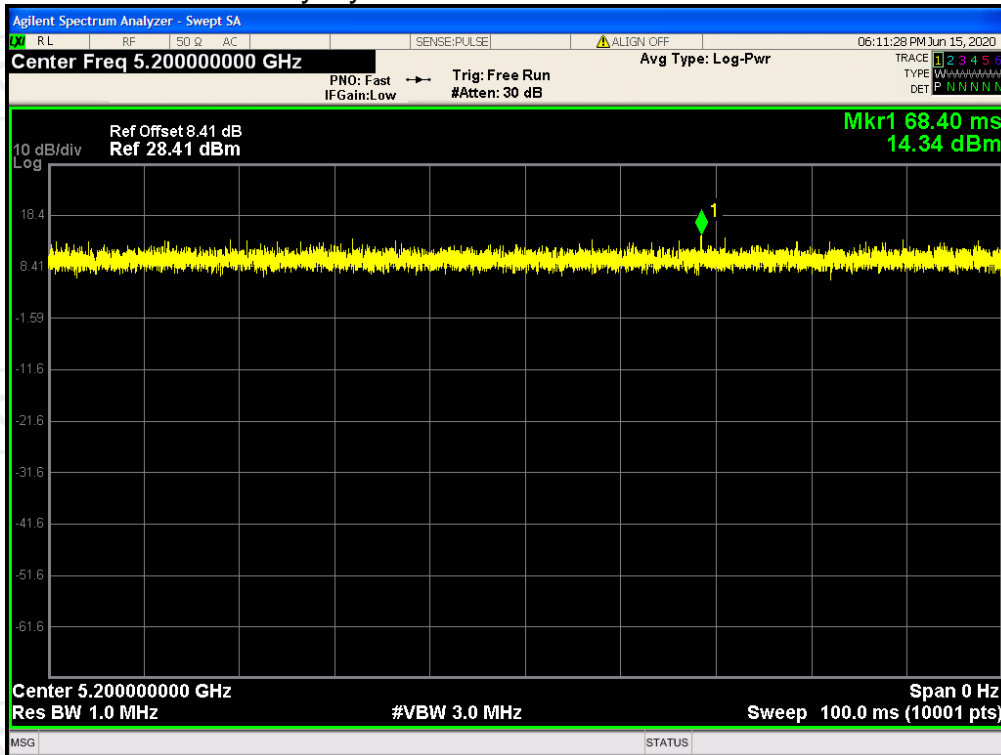

Duty Cycle NVNT 802.11a 5200MHz

Duty Cycle NVNT 802.11a 5240MHz