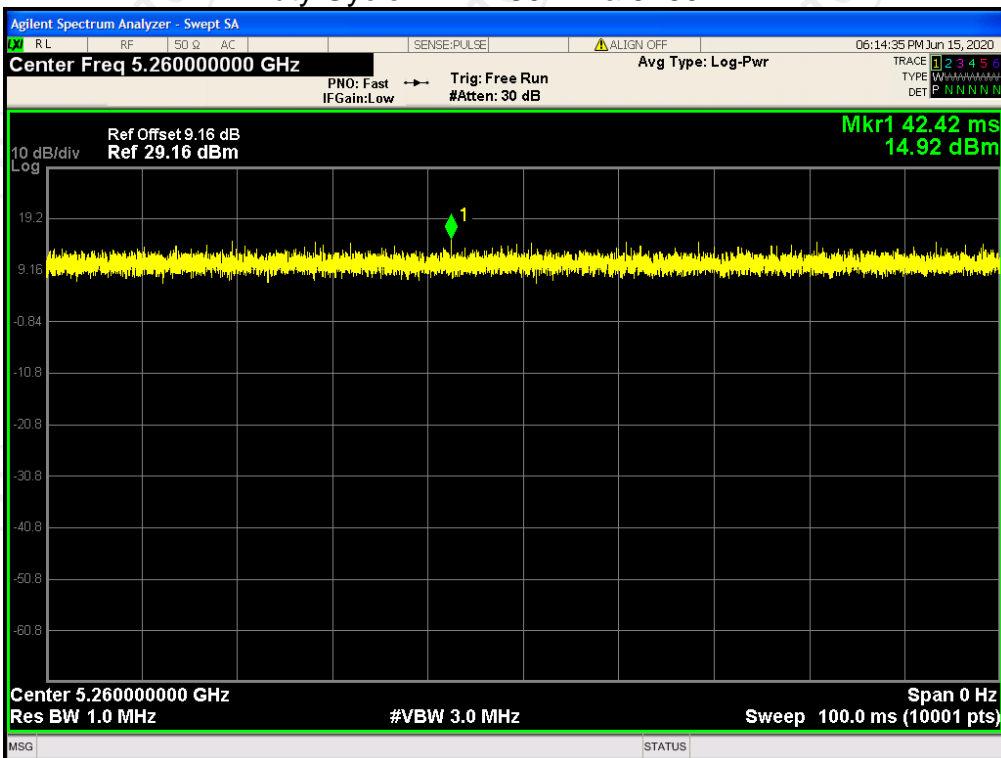

Duty Cycle NVNT 802.11a 5180MHz

Duty Cycle NVNT 802.11a 5200MHz

Duty Cycle NVNT 802.11a 5240MHz

Duty Cycle NVNT 802.11a 5260MHz

Duty Cycle NVNT 802.11a 5300MHz

Duty Cycle NVNT 802.11a 5320MHz

Duty Cycle NVNT 802.11a 5500MHz