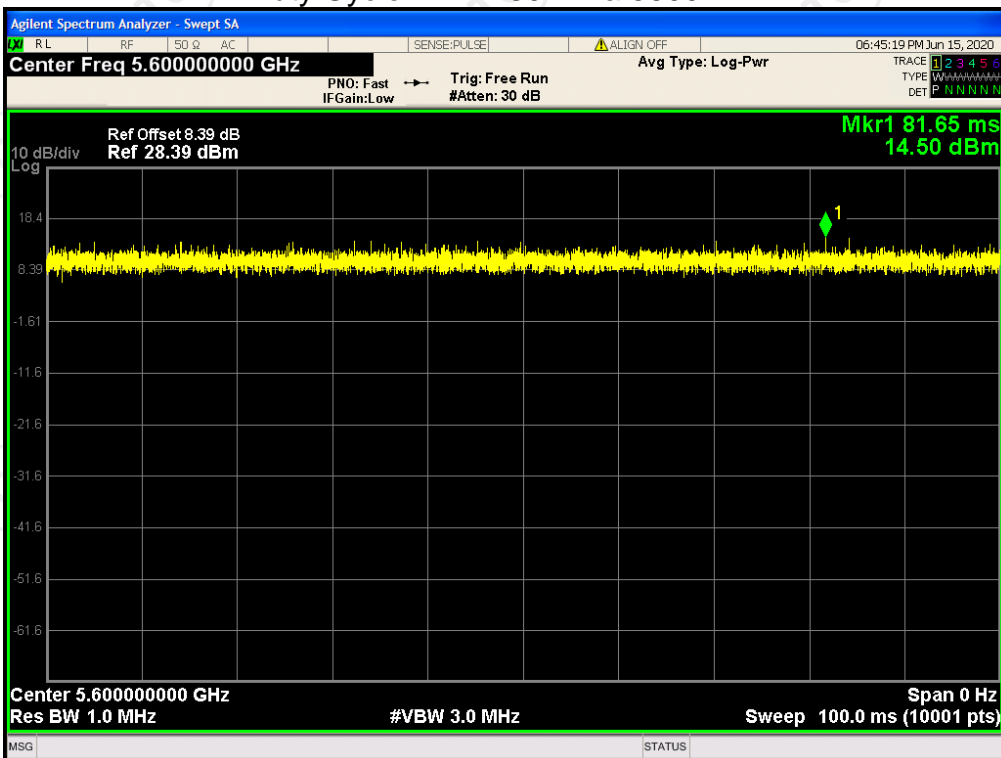

Duty Cycle NVNT 802.11a 5600MHz