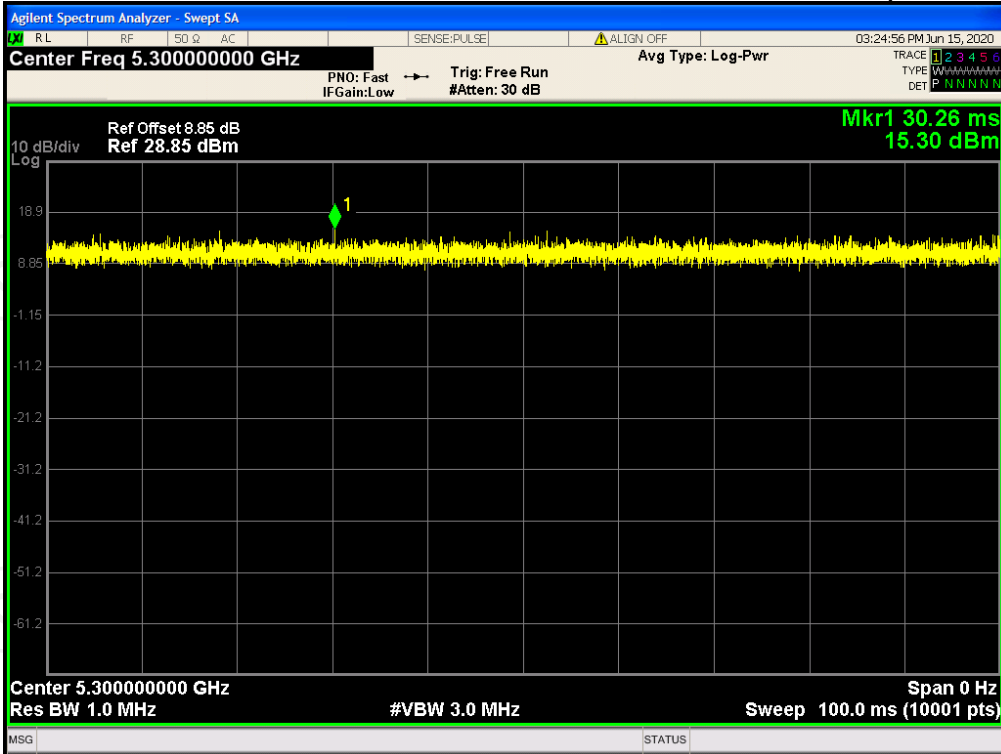

Duty Cycle NVNT 802.11a 5180MHz

Duty Cycle NVNT 802.11a 5200MHz

Duty Cycle NVNT 802.11a 5240MHz

Duty Cycle NVNT 802.11a 5260MHz

Duty Cycle NVNT 802.11a 5300MHz

Duty Cycle NVNT 802.11a 5320MHz

Duty Cycle NVNT 802.11a 5500MHz