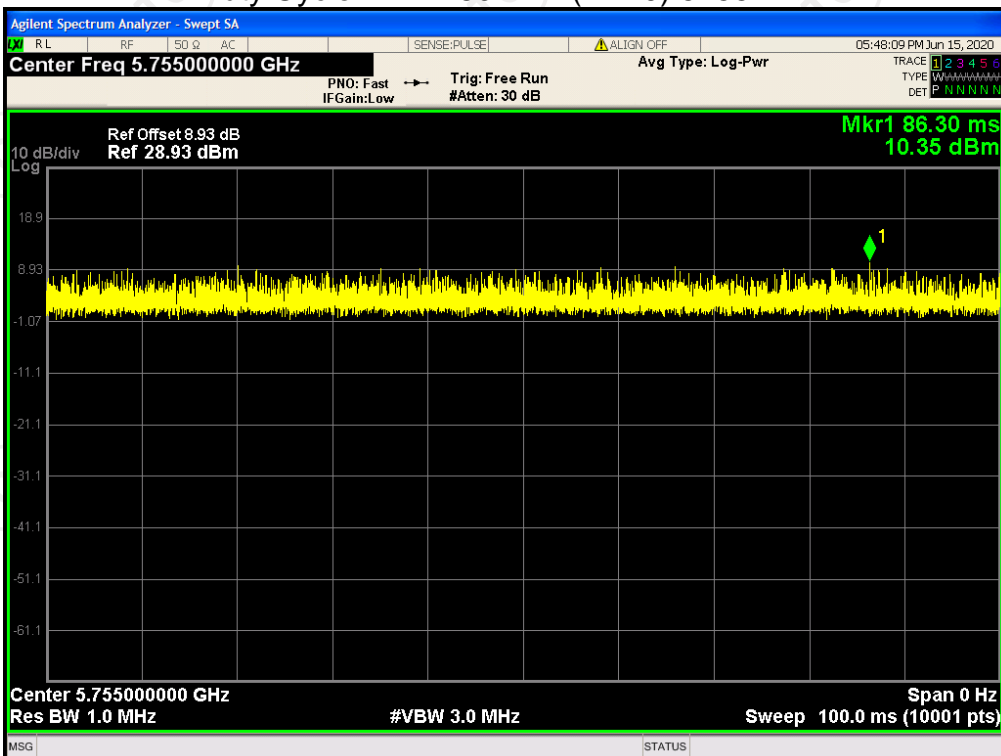

Duty Cycle NVNT 802.11n(HT40) 5510MHz

Duty Cycle NVNT 802.11n(HT40) 5590MHz

Duty Cycle NVNT 802.11n(HT40) 5670MHz

Duty Cycle NVNT 802.11n(HT40) 5755MHz

Duty Cycle NVNT 802.11n(HT40) 5795MHz

**Maximum Conducted Output Power**