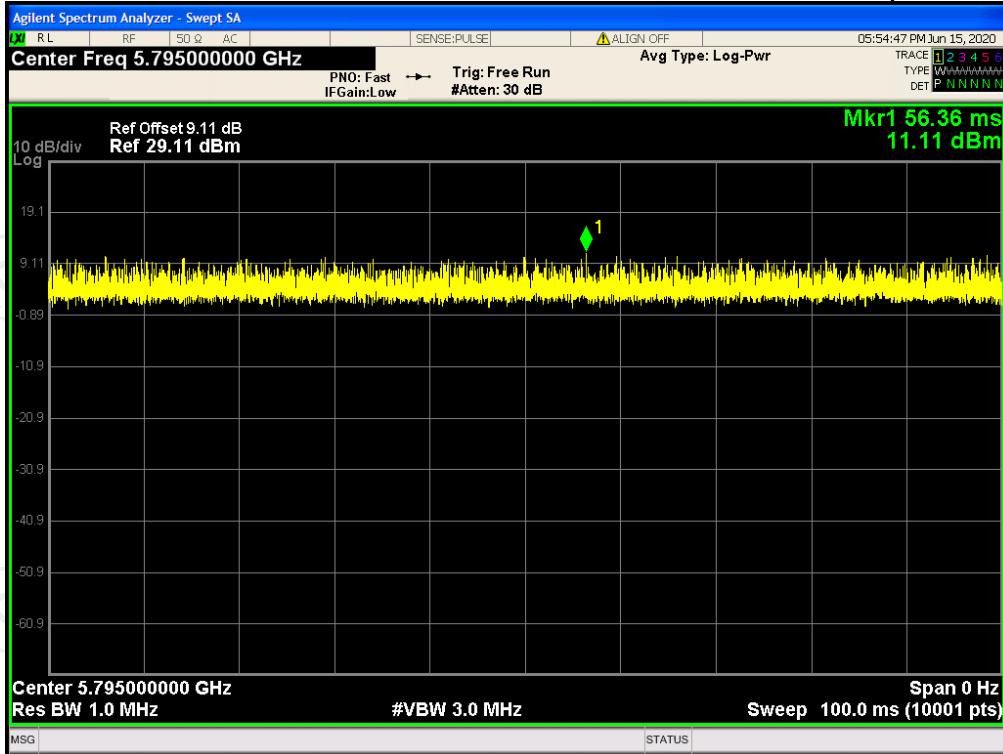

Duty Cycle NVNT 802.11n(HT40) 5510MHz

Duty Cycle NVNT 802.11n(HT40) 5590MHz

Duty Cycle NVNT 802.11n(HT40) 5670MHz

Duty Cycle NVNT 802.11n(HT40) 5755MHz

Duty Cycle NVNT 802.11n(HT40) 5795MHz

**Maximum Conducted Output Power**