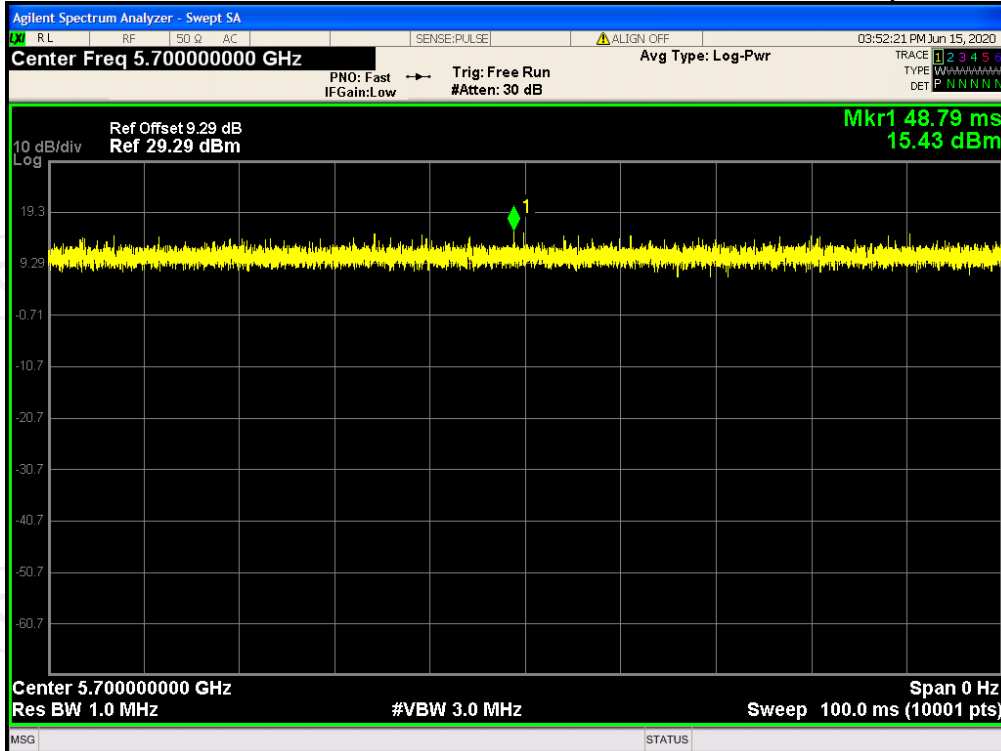

Duty Cycle NVNT 802.11a 5700MHz