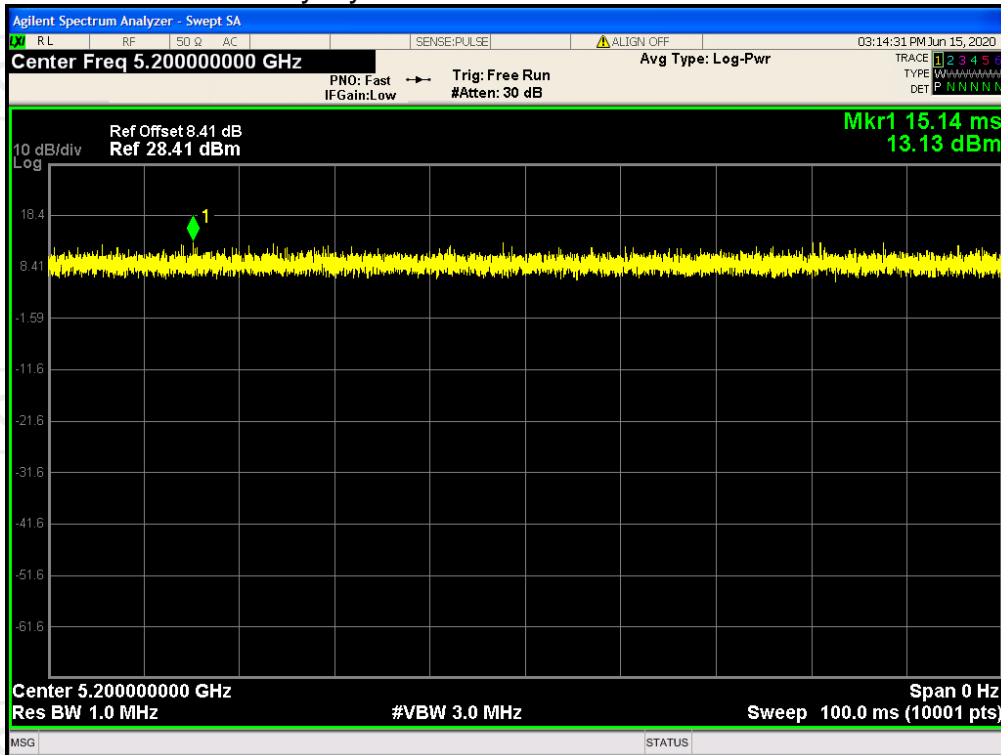

Duty Cycle NVNT 802.11a 5200MHz

Duty Cycle NVNT 802.11a 5240MHz