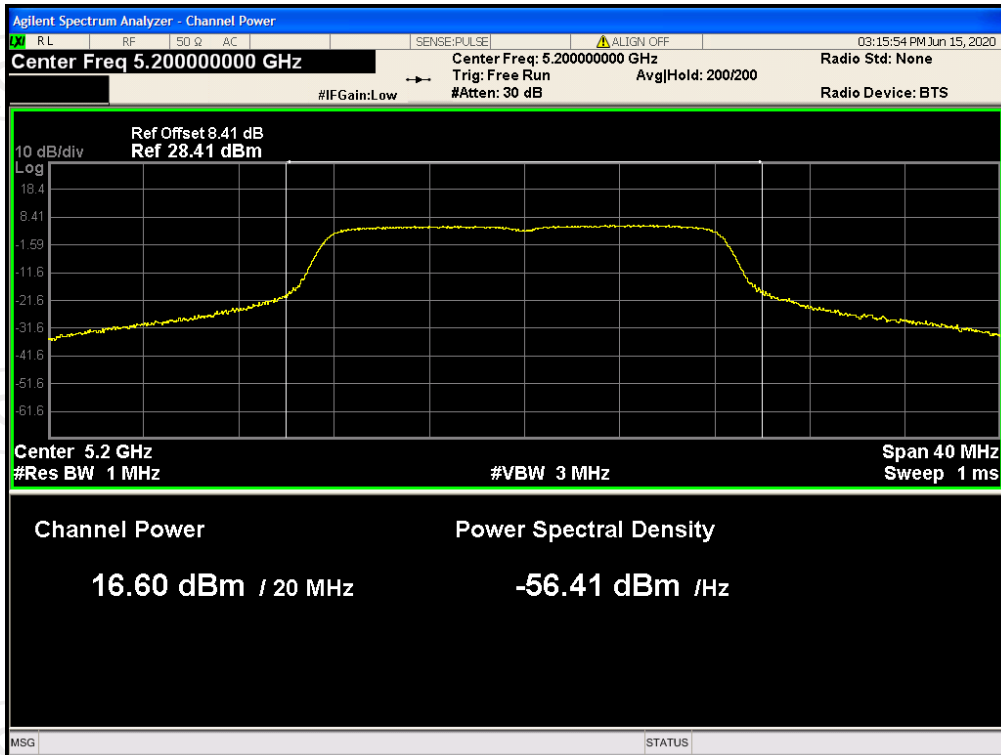

Power NVNT 802.11a 5200MHz Ant1

Power NVNT 802.11a 5240MHz Ant1