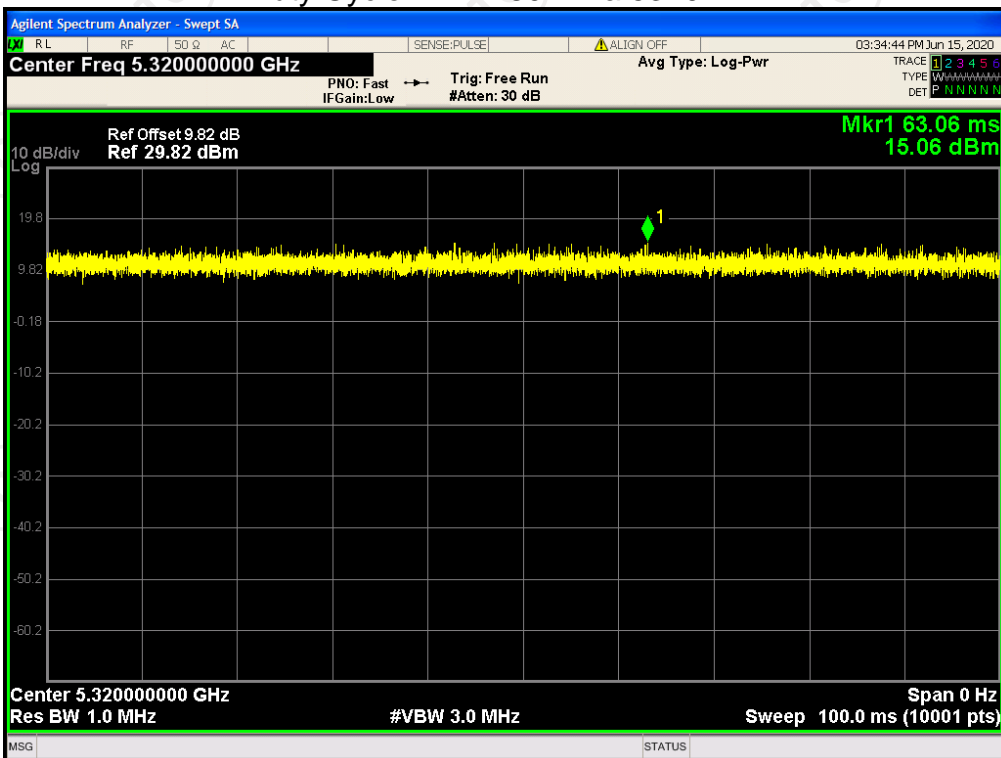

Duty Cycle NVNT 802.11a 5180MHz

Duty Cycle NVNT 802.11a 5200MHz

Duty Cycle NVNT 802.11a 5240MHz

Duty Cycle NVNT 802.11a 5260MHz

Duty Cycle NVNT 802.11a 5300MHz

Duty Cycle NVNT 802.11a 5320MHz

Duty Cycle NVNT 802.11a 5500MHz