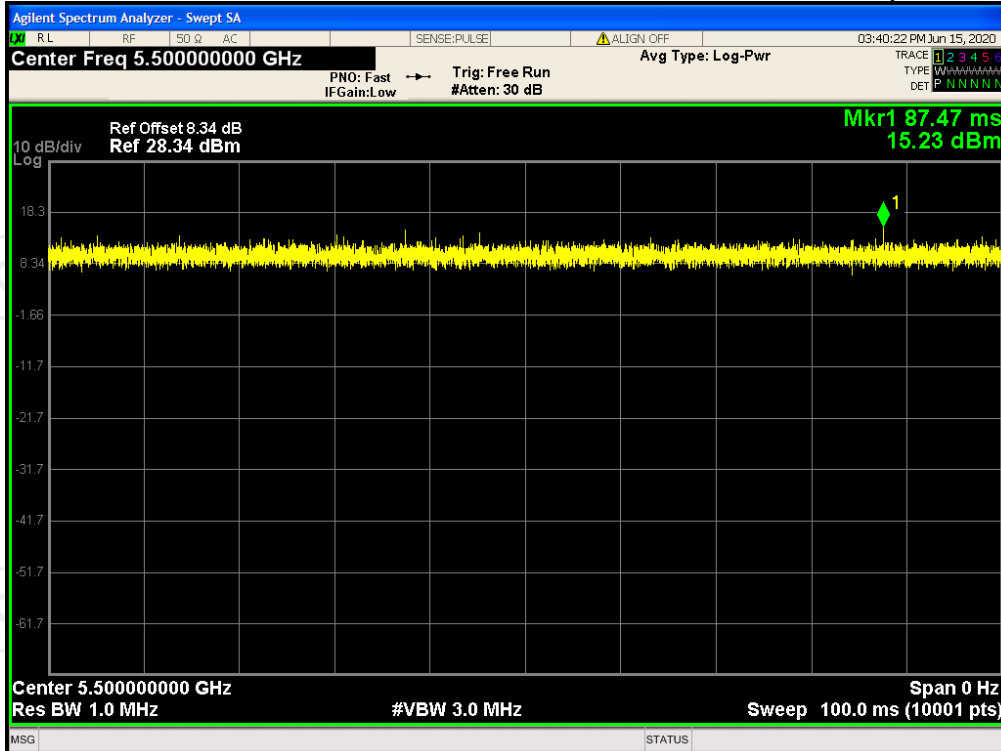

Duty Cycle NVNT 802.11a 5180MHz

Duty Cycle NVNT 802.11a 5200MHz

Duty Cycle NVNT 802.11a 5240MHz

Duty Cycle NVNT 802.11a 5260MHz

Duty Cycle NVNT 802.11a 5300MHz

Duty Cycle NVNT 802.11a 5320MHz

Duty Cycle NVNT 802.11a 5500MHz