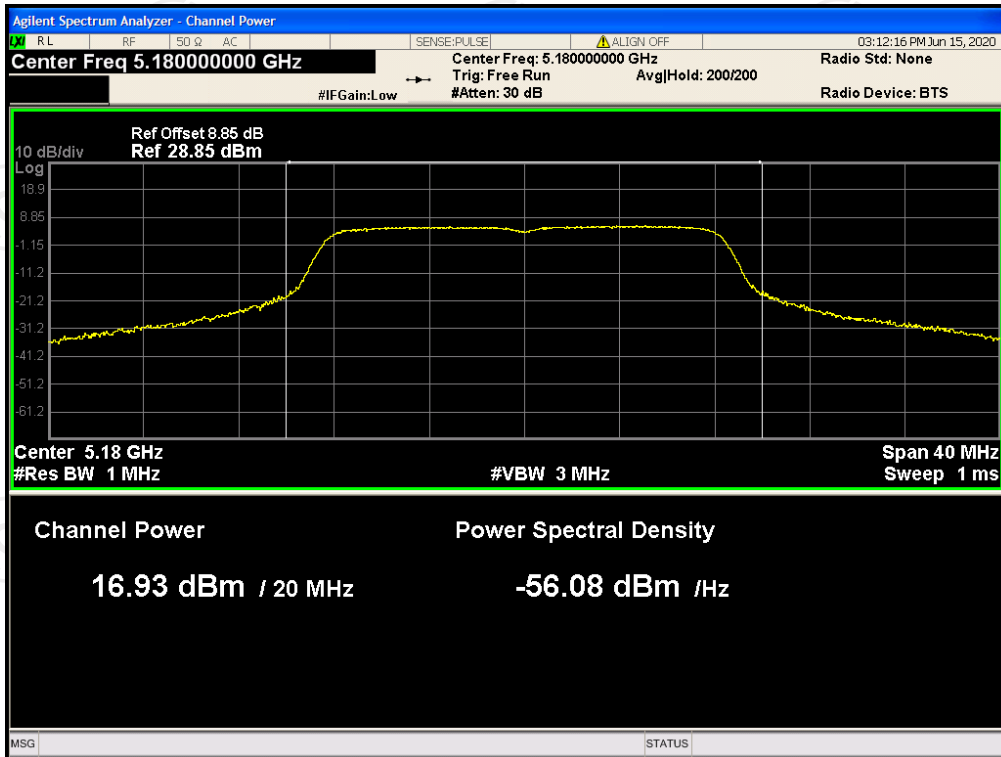

Power NVNT 802.11a 5180MHz Ant1