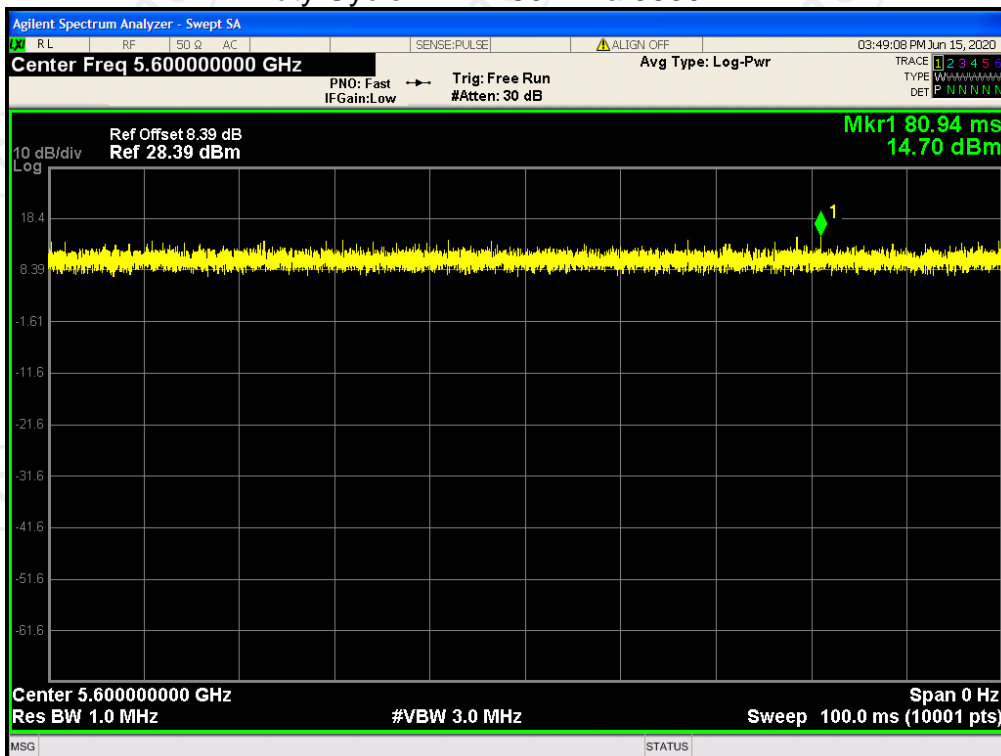

Duty Cycle NVNT 802.11a 5600MHz