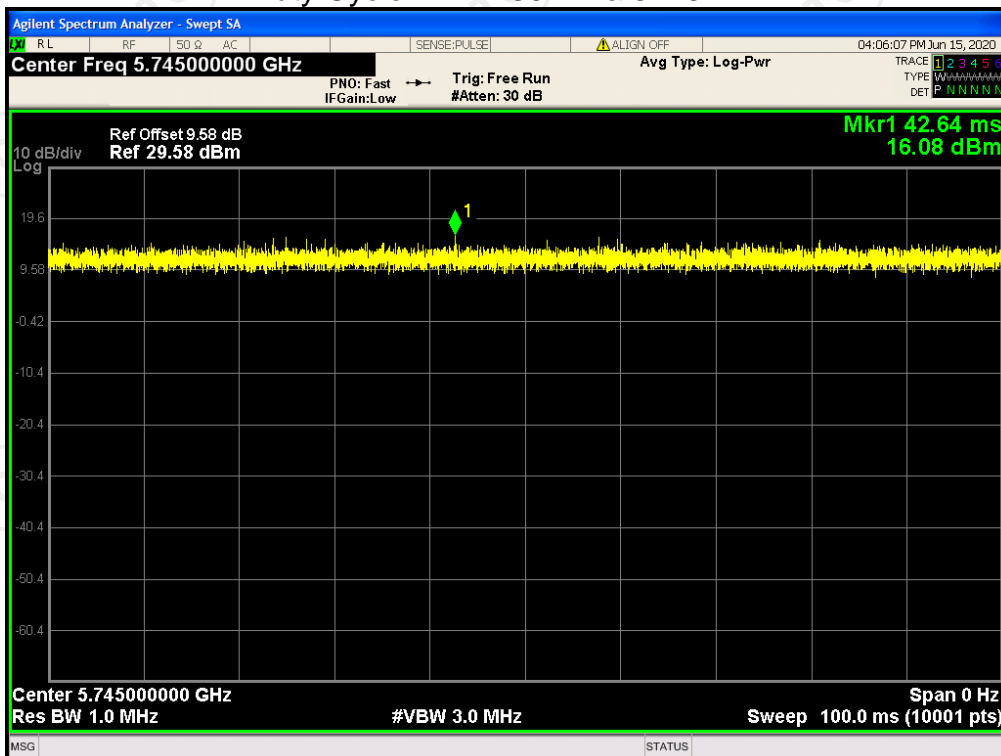

Duty Cycle NVNT 802.11a 5745MHz