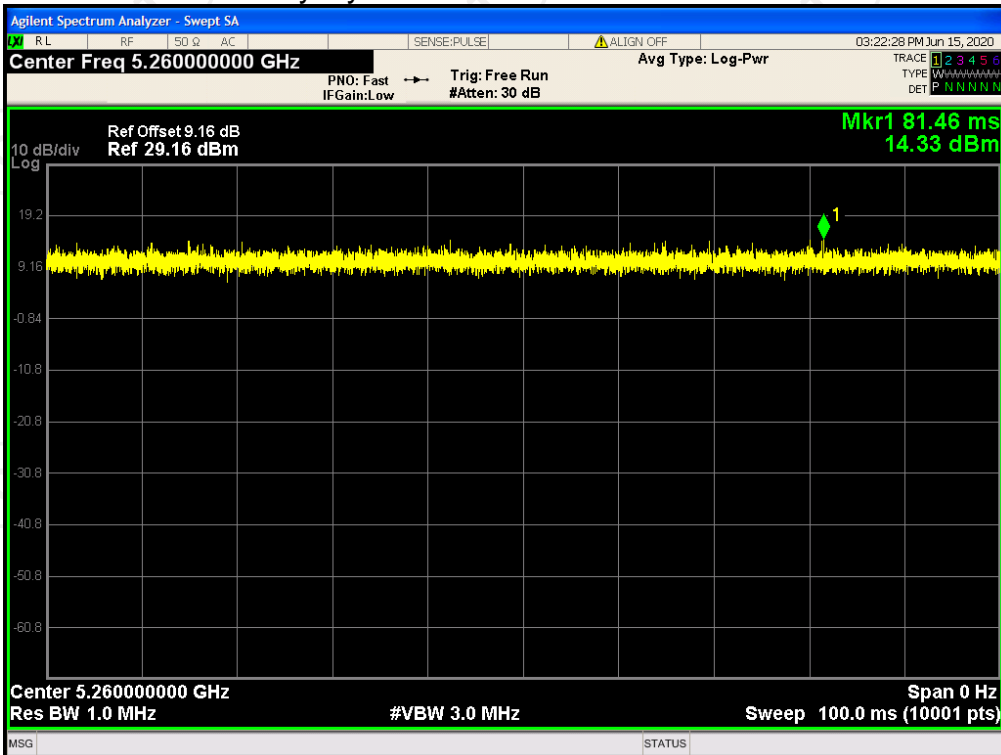

Duty Cycle NVNT 802.11a 5180MHz

Duty Cycle NVNT 802.11a 5200MHz

Duty Cycle NVNT 802.11a 5240MHz

Duty Cycle NVNT 802.11a 5260MHz

Duty Cycle NVNT 802.11a 5300MHz

Duty Cycle NVNT 802.11a 5320MHz

Duty Cycle NVNT 802.11a 5500MHz