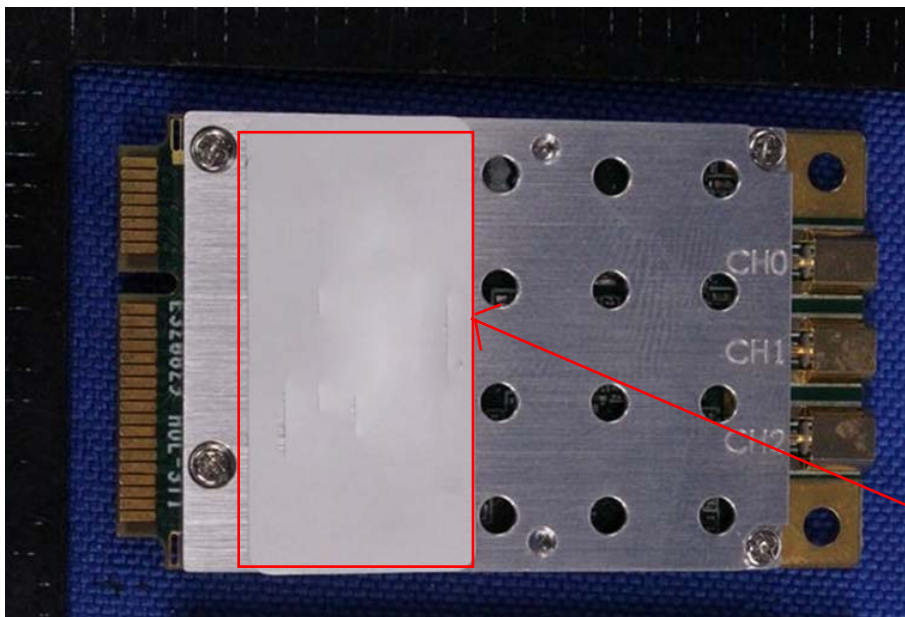

# Label Artwork and Location

Model: NM-DB-3-R2, NM-DB-2-R2, NO-DB-3-R2, NO-DB-2-R2

Label:

Size: L\*W= 25\*10mm

Location