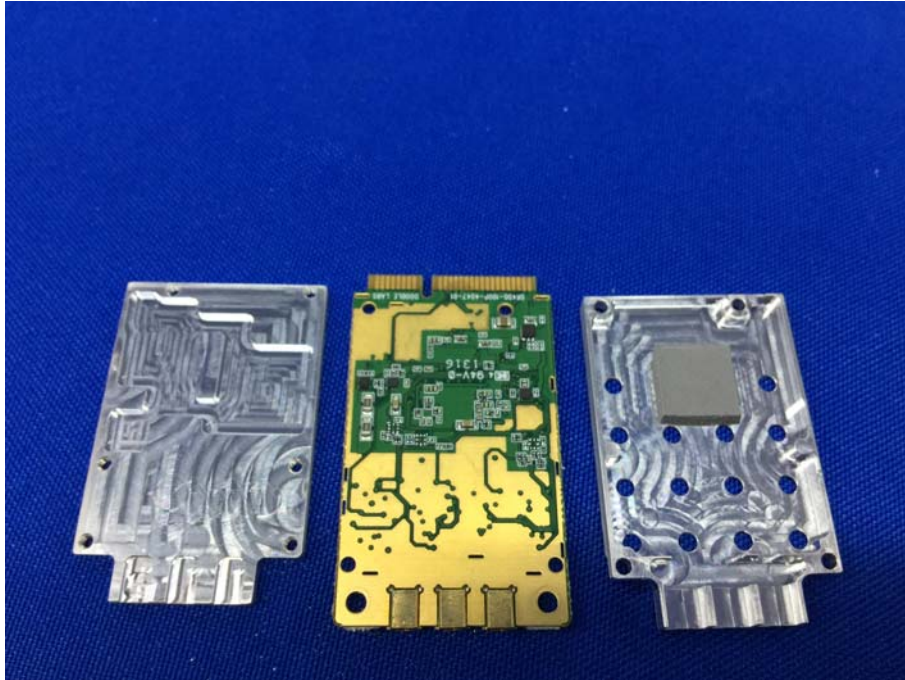

Appendix C: External Photographs of EUT

Product: 4.9 GHz Wireless Broadband Interface Card

Model: NM-4965-1F

Amplifier