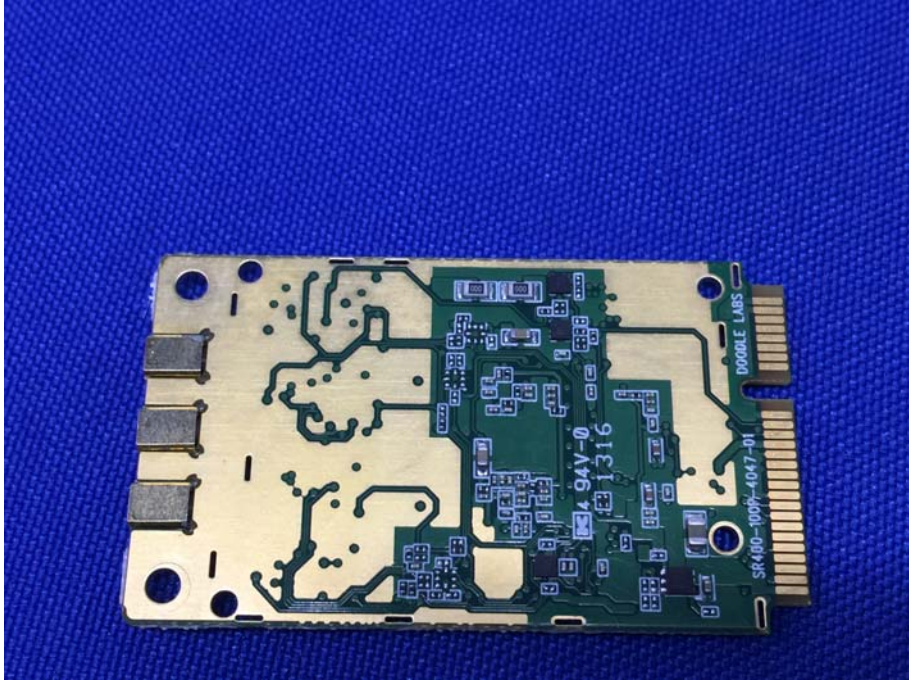

Appendix C: External Photographs of EUT

Product: 4.9 GHz Wireless Broadband Interface Card

Model: NM-4965-1F

Amplifier