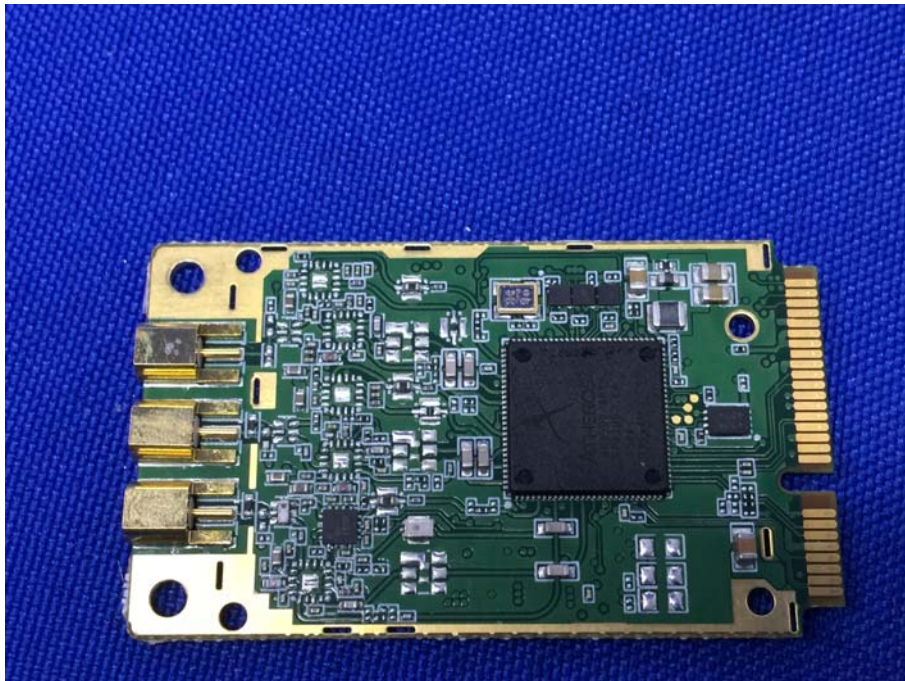

Appendix C: External Photographs of EUT

Product: 4.9 GHz Wireless Broadband Interface Card

Model: NM-4965-1F

Amplifier