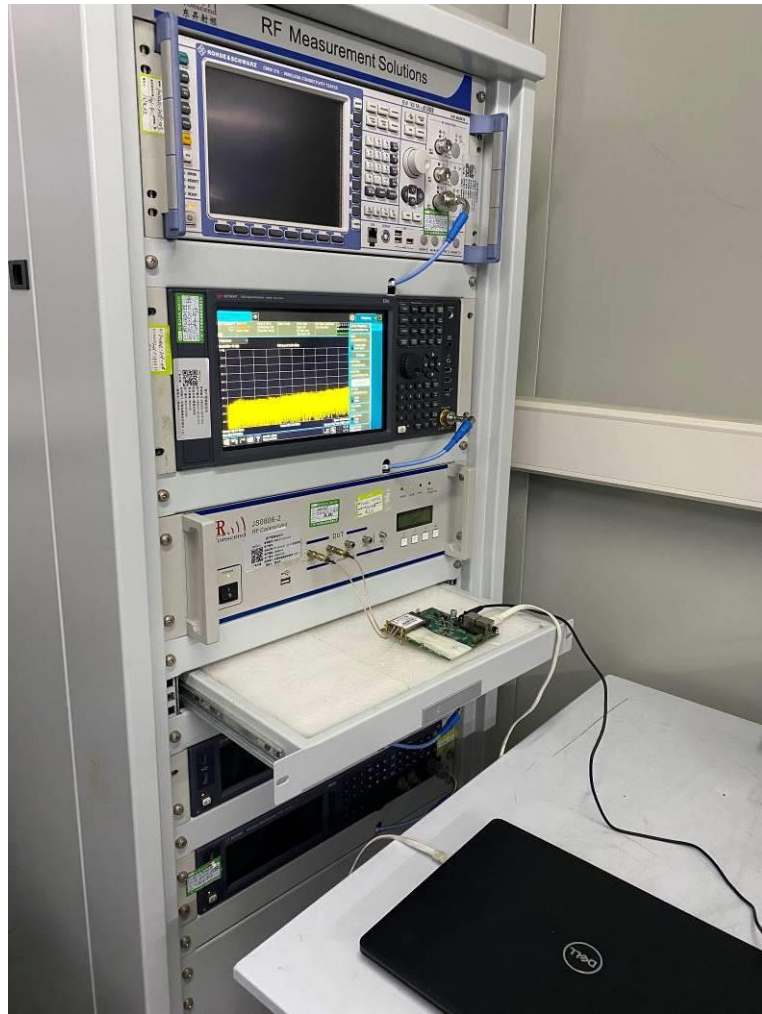

Attachment 3:

Test Setup Photo

Description: Radiated Emission Test Setup for 30MHz ~ 1GHz

Description: Radiated Emission Test Setup for Above 1GHz

Description: Conducted Test Setup Photo