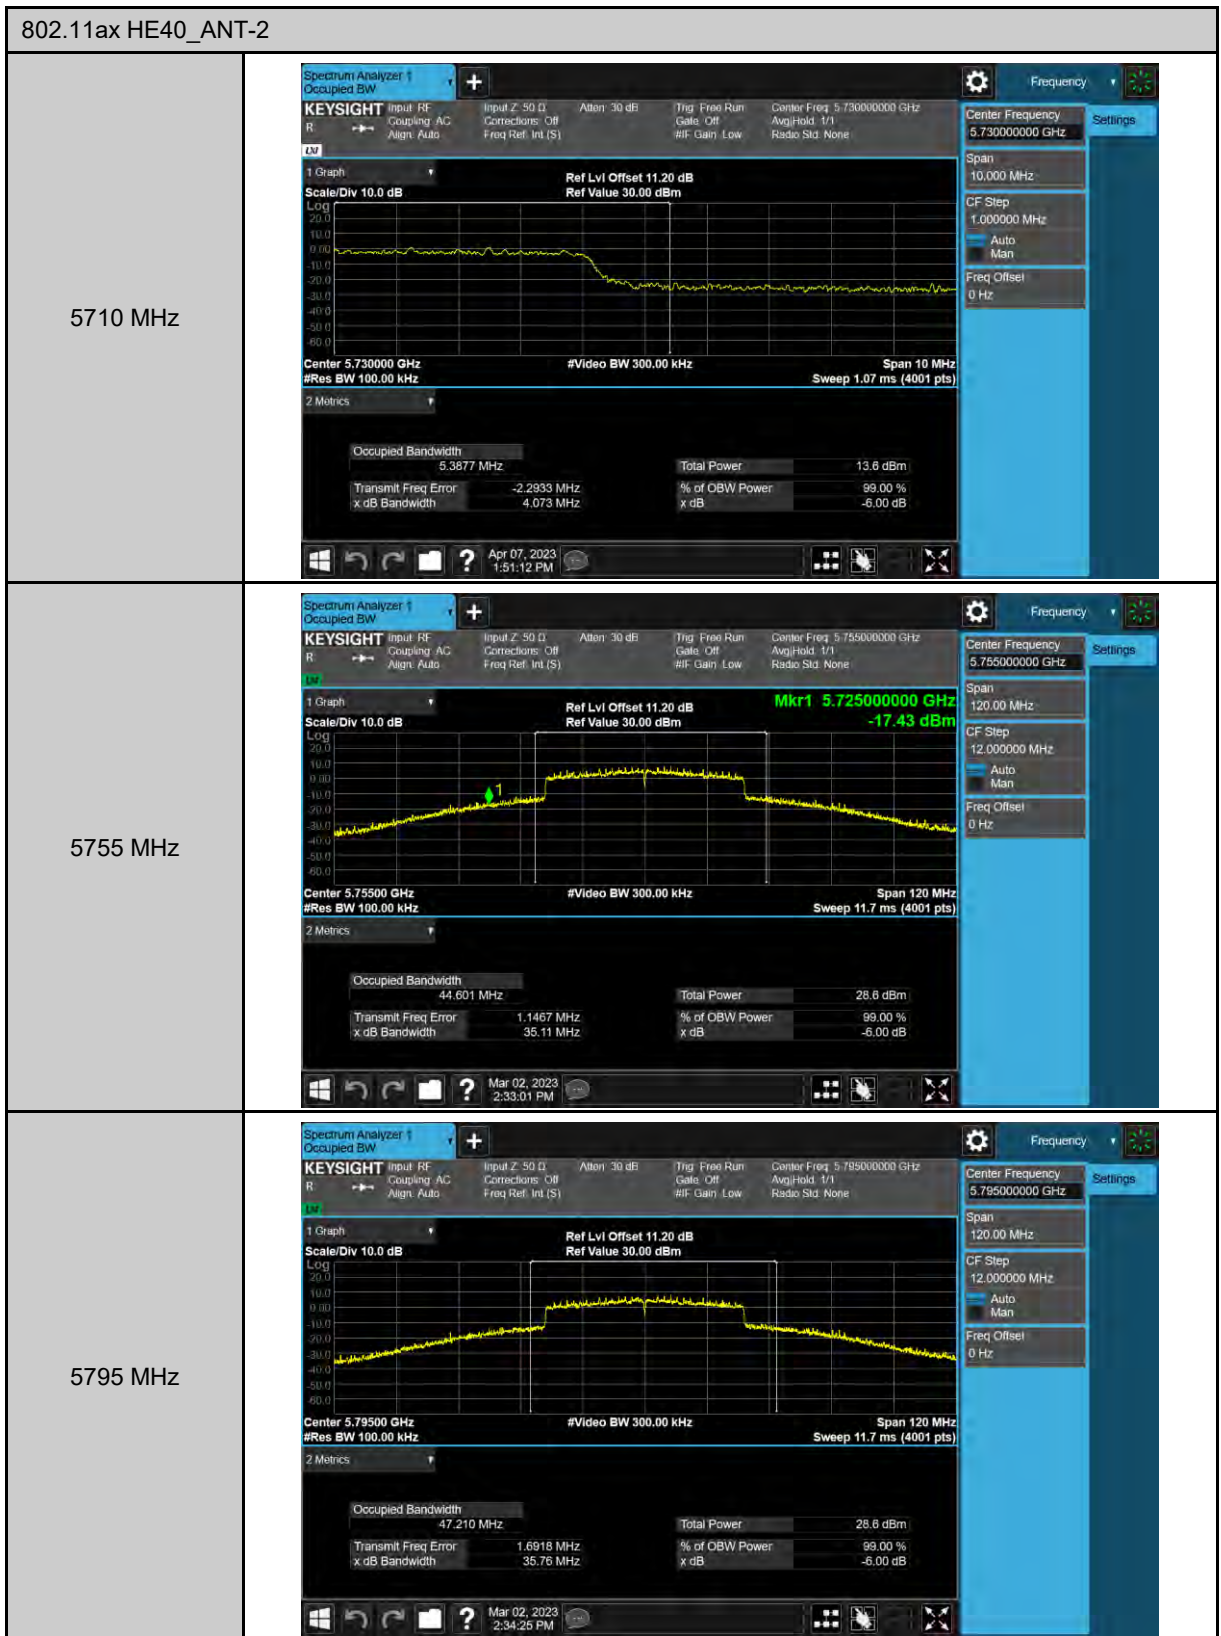

6 dB Bandwidth

99% Occupied Bandwidth