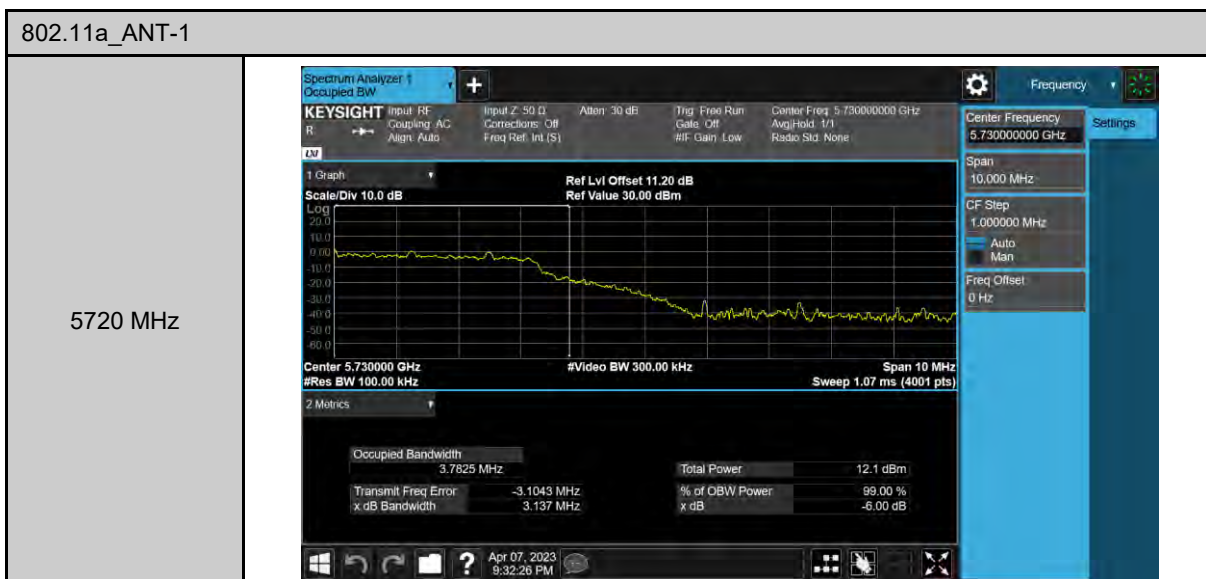

6 dB Bandwidth

99% Occupied Bandwidth