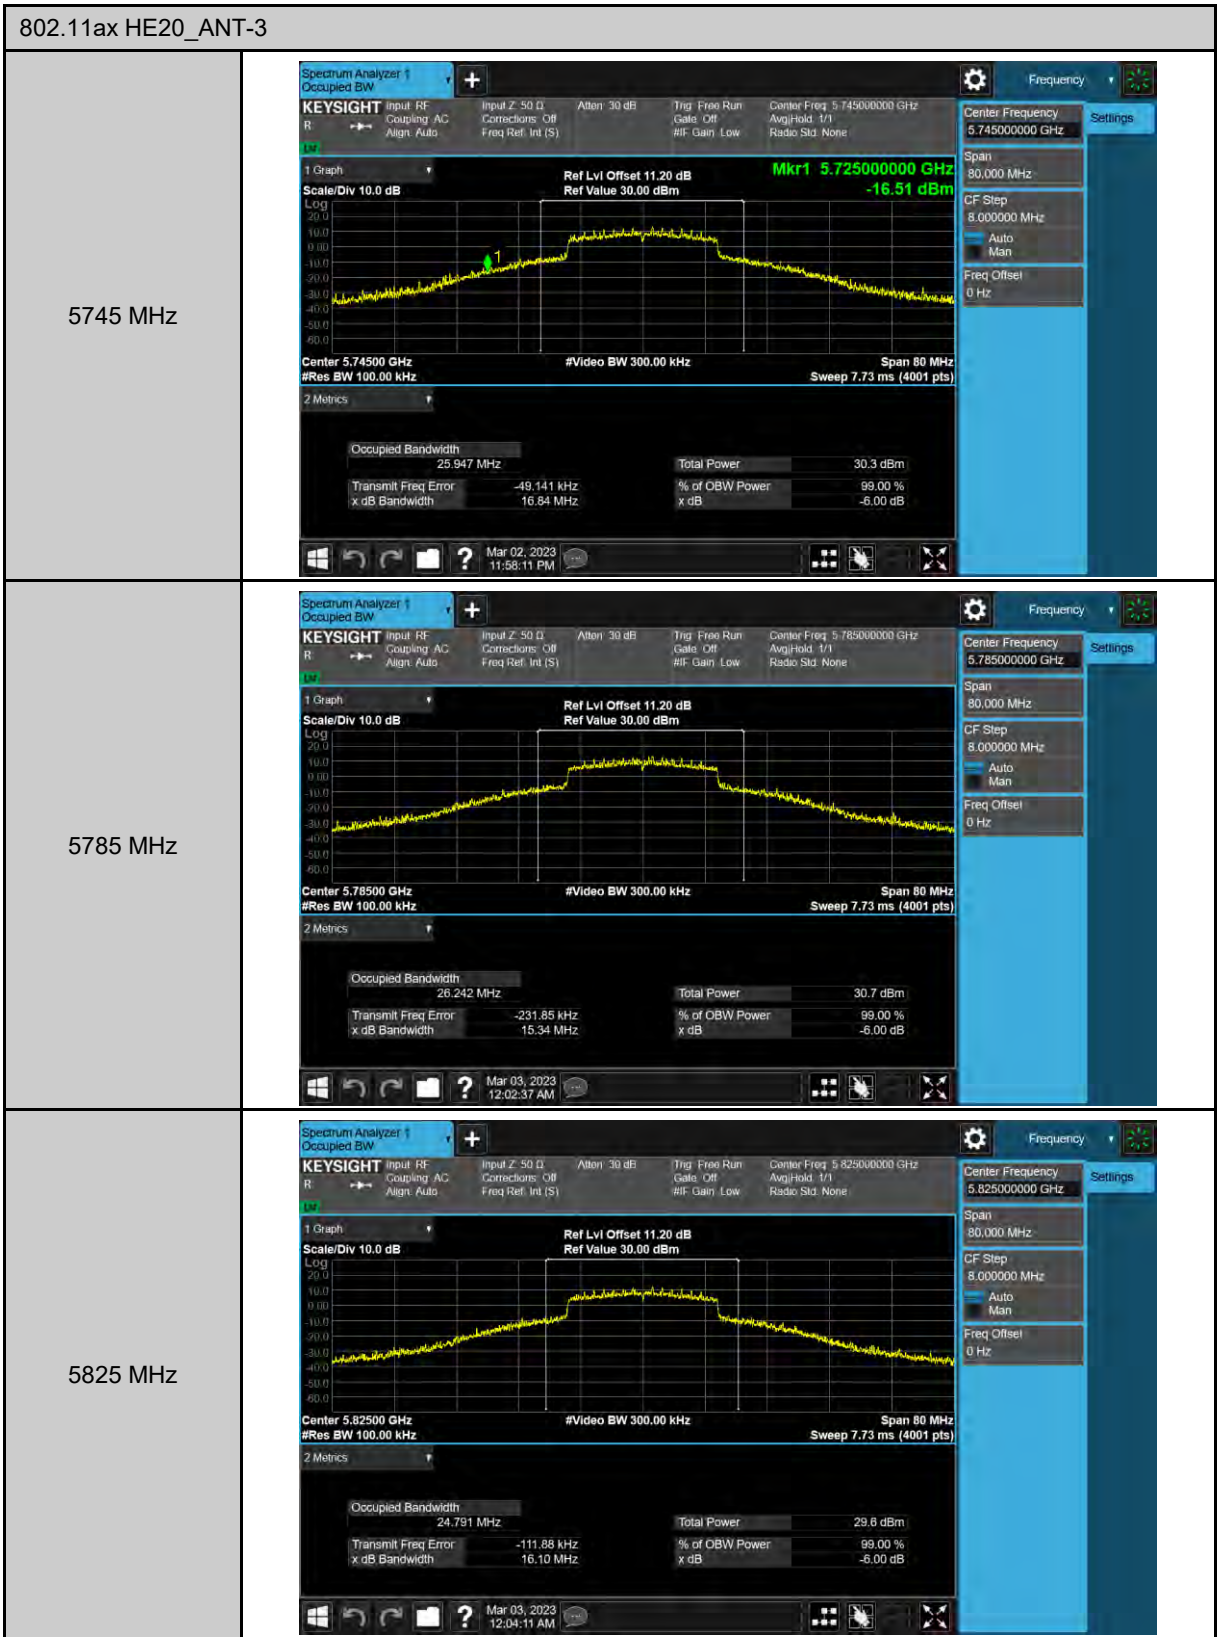

6 dB Bandwidth

99% Occupied Bandwidth