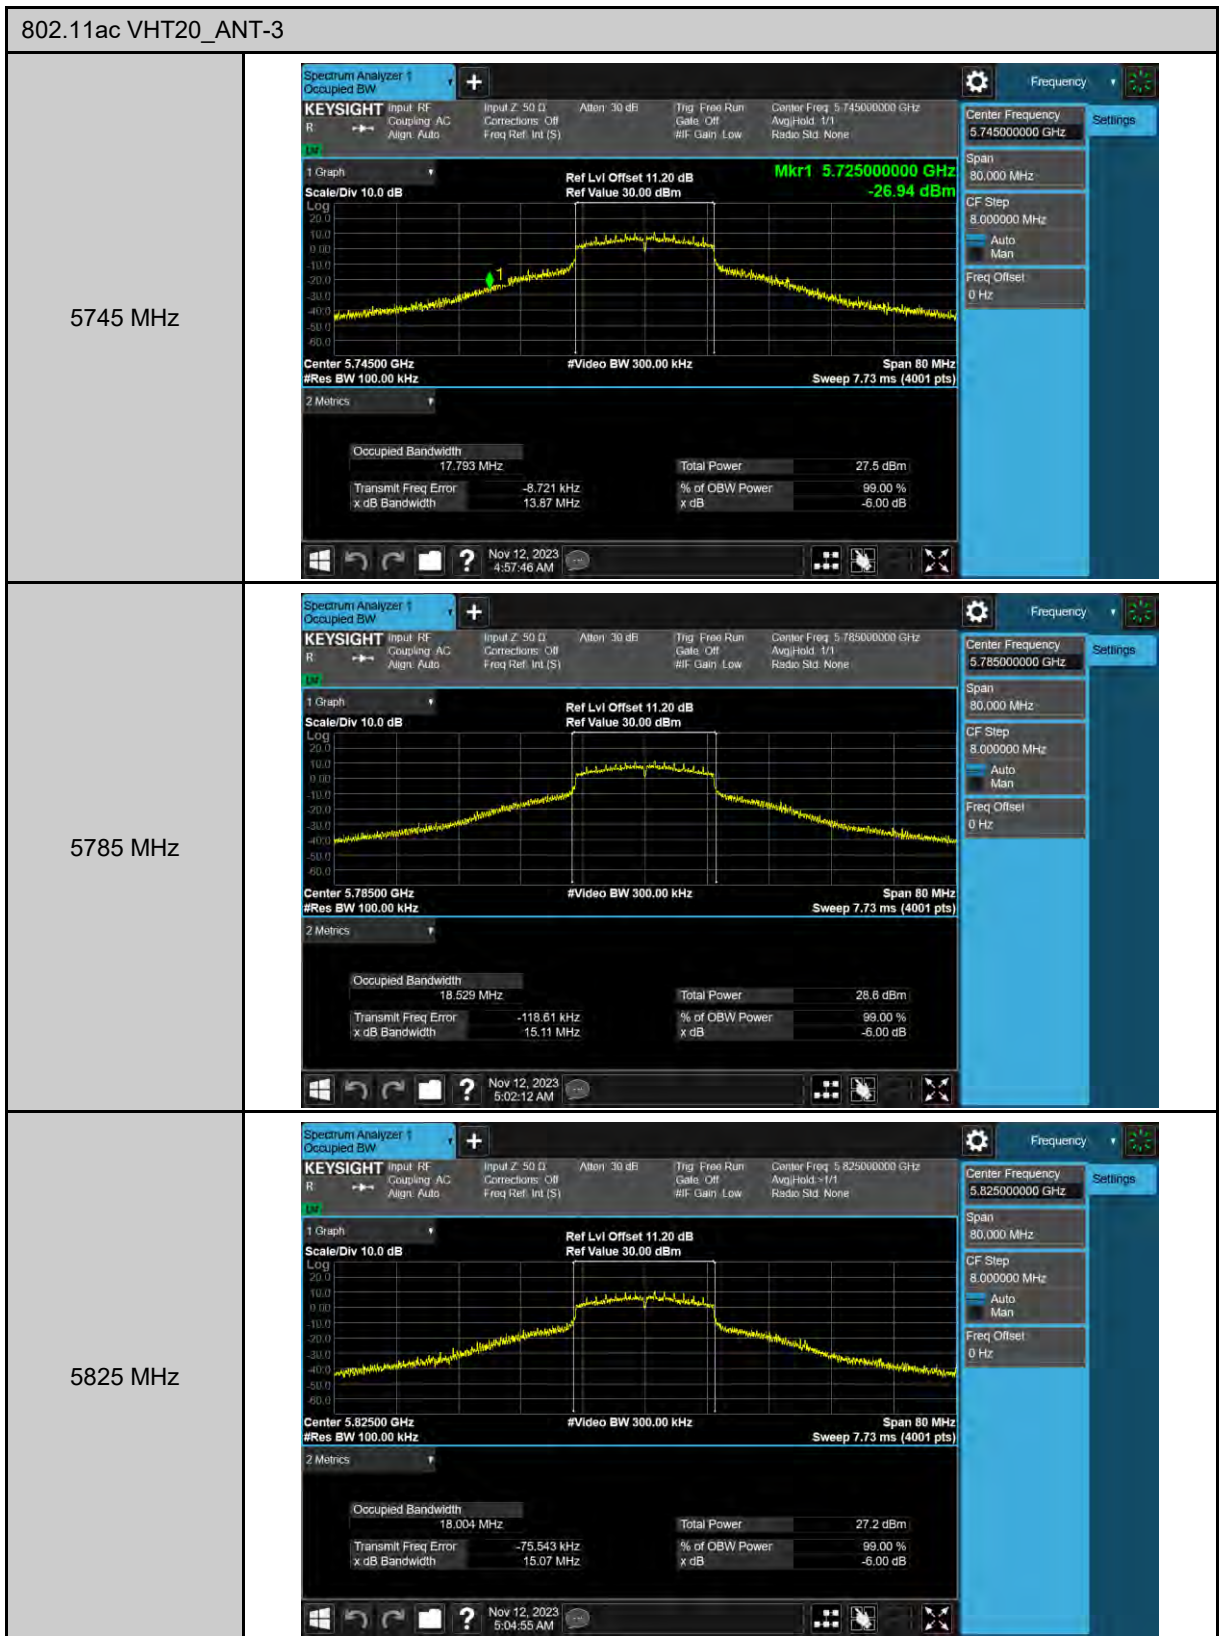

6 dB Bandwidth

99% Occupied Bandwidth