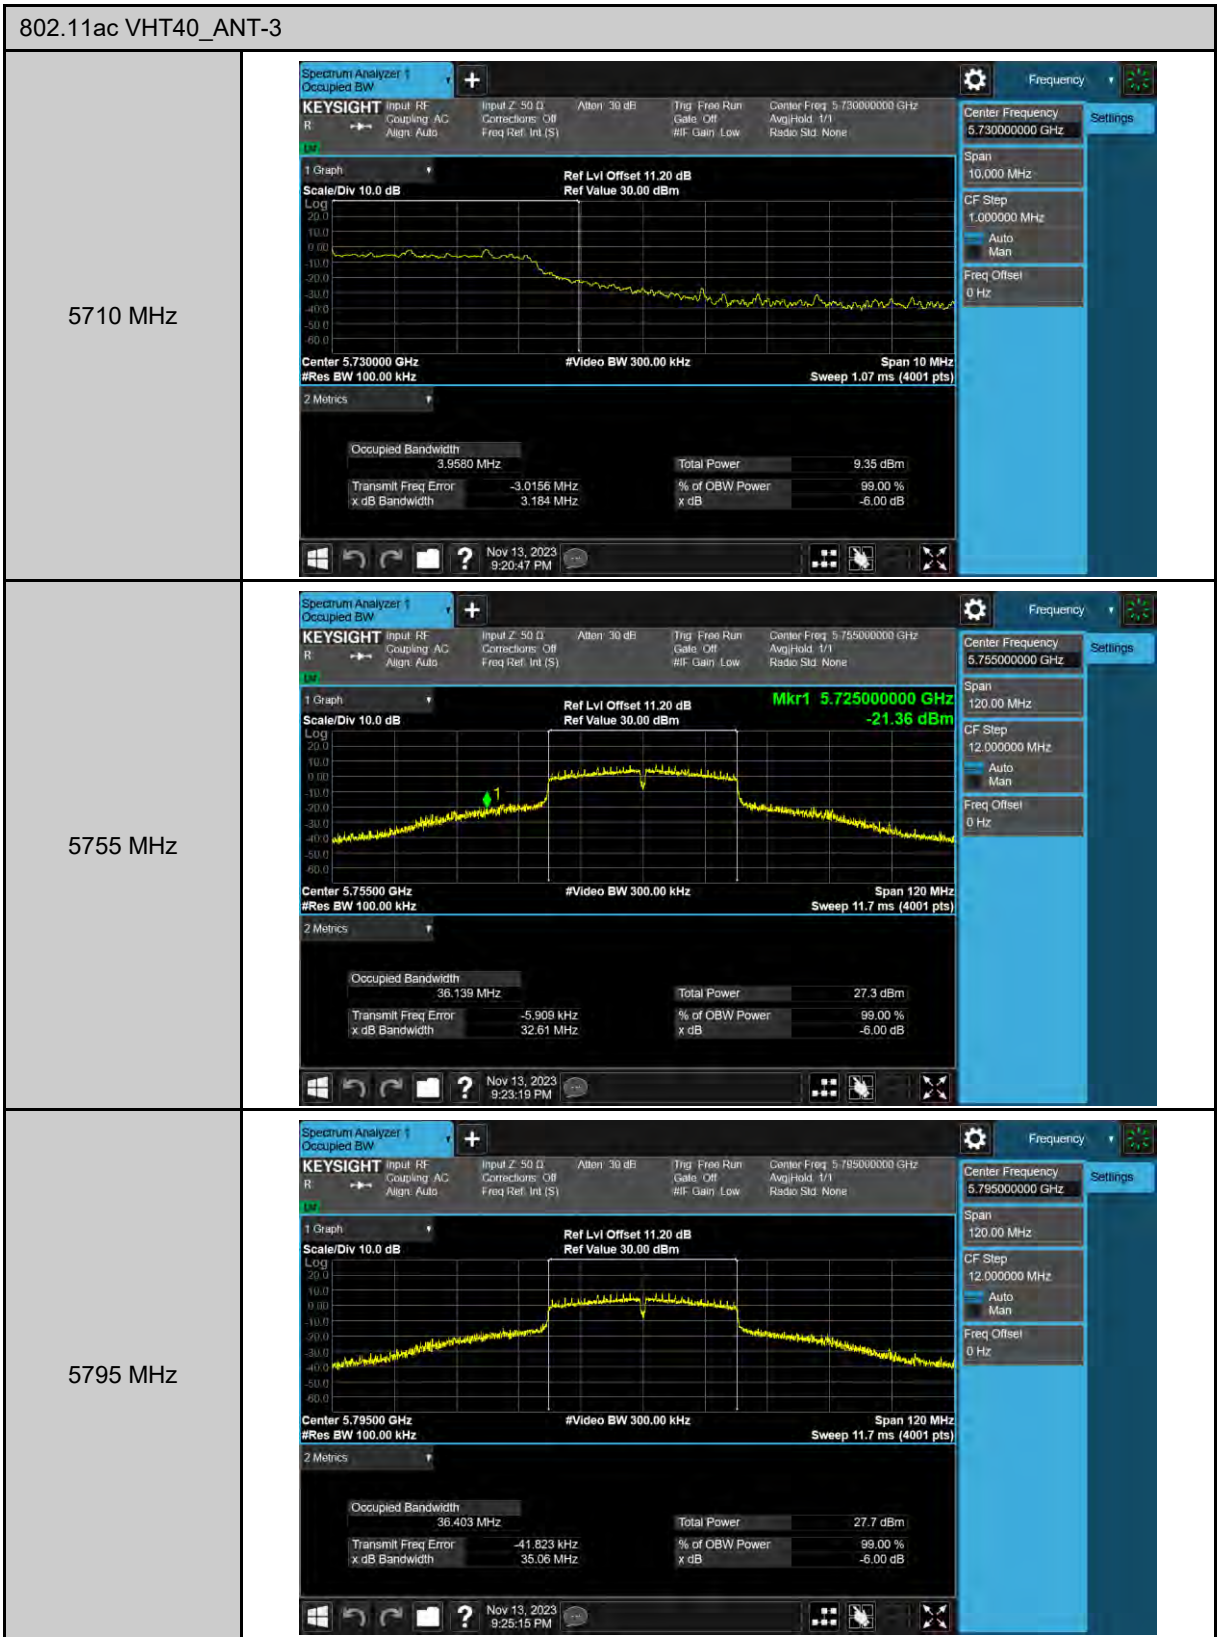

6 dB Bandwidth

99% Occupied Bandwidth