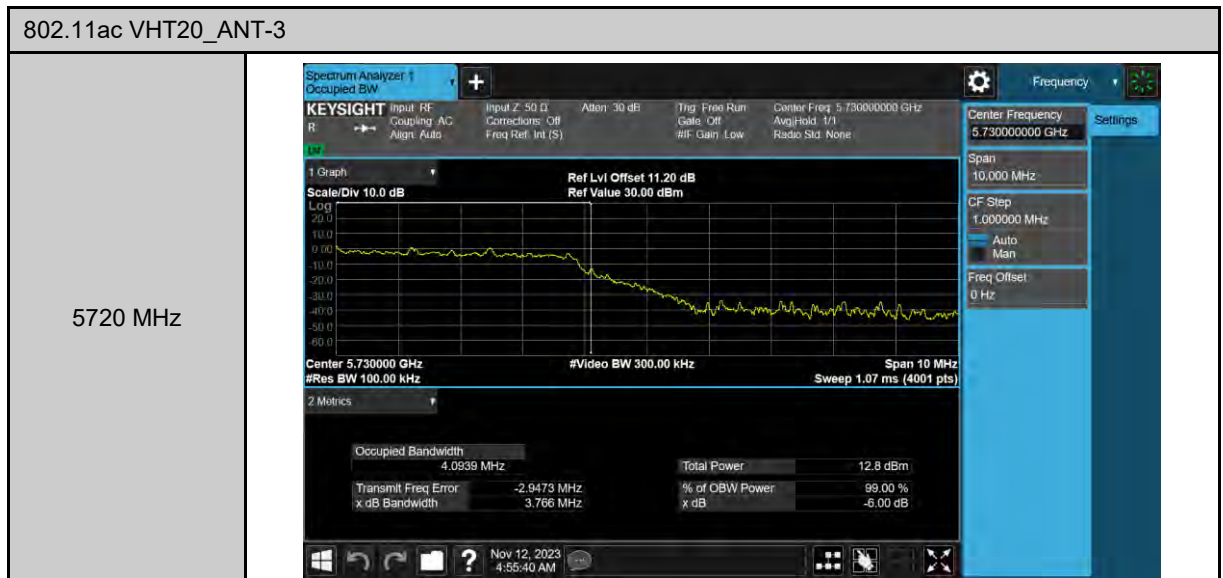

6 dB Bandwidth

99% Occupied Bandwidth