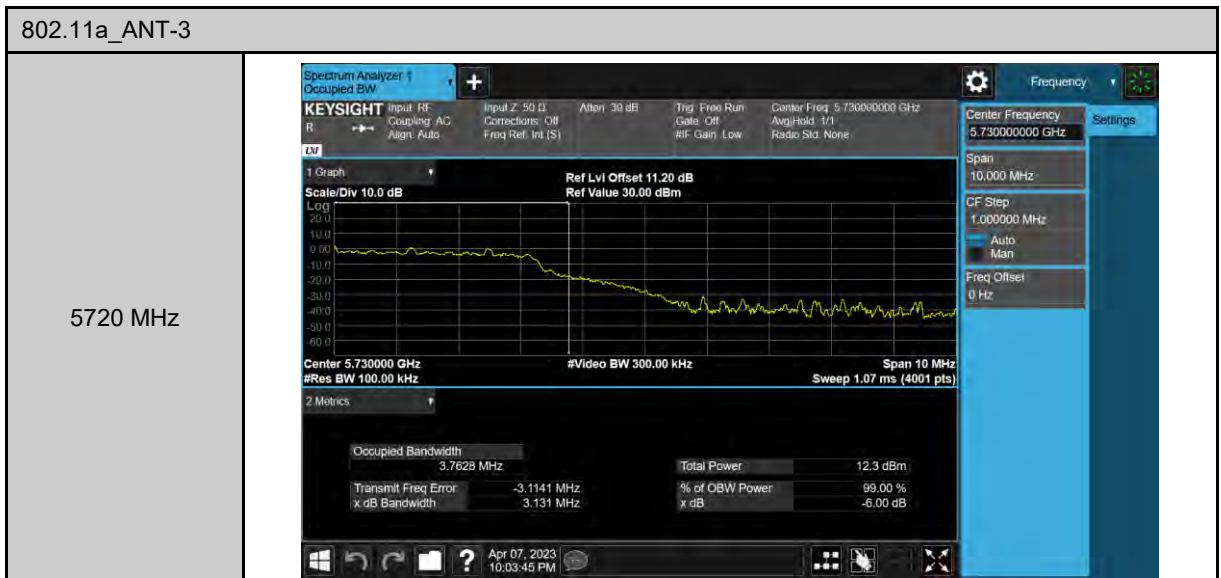

6 dB Bandwidth

99% Occupied Bandwidth