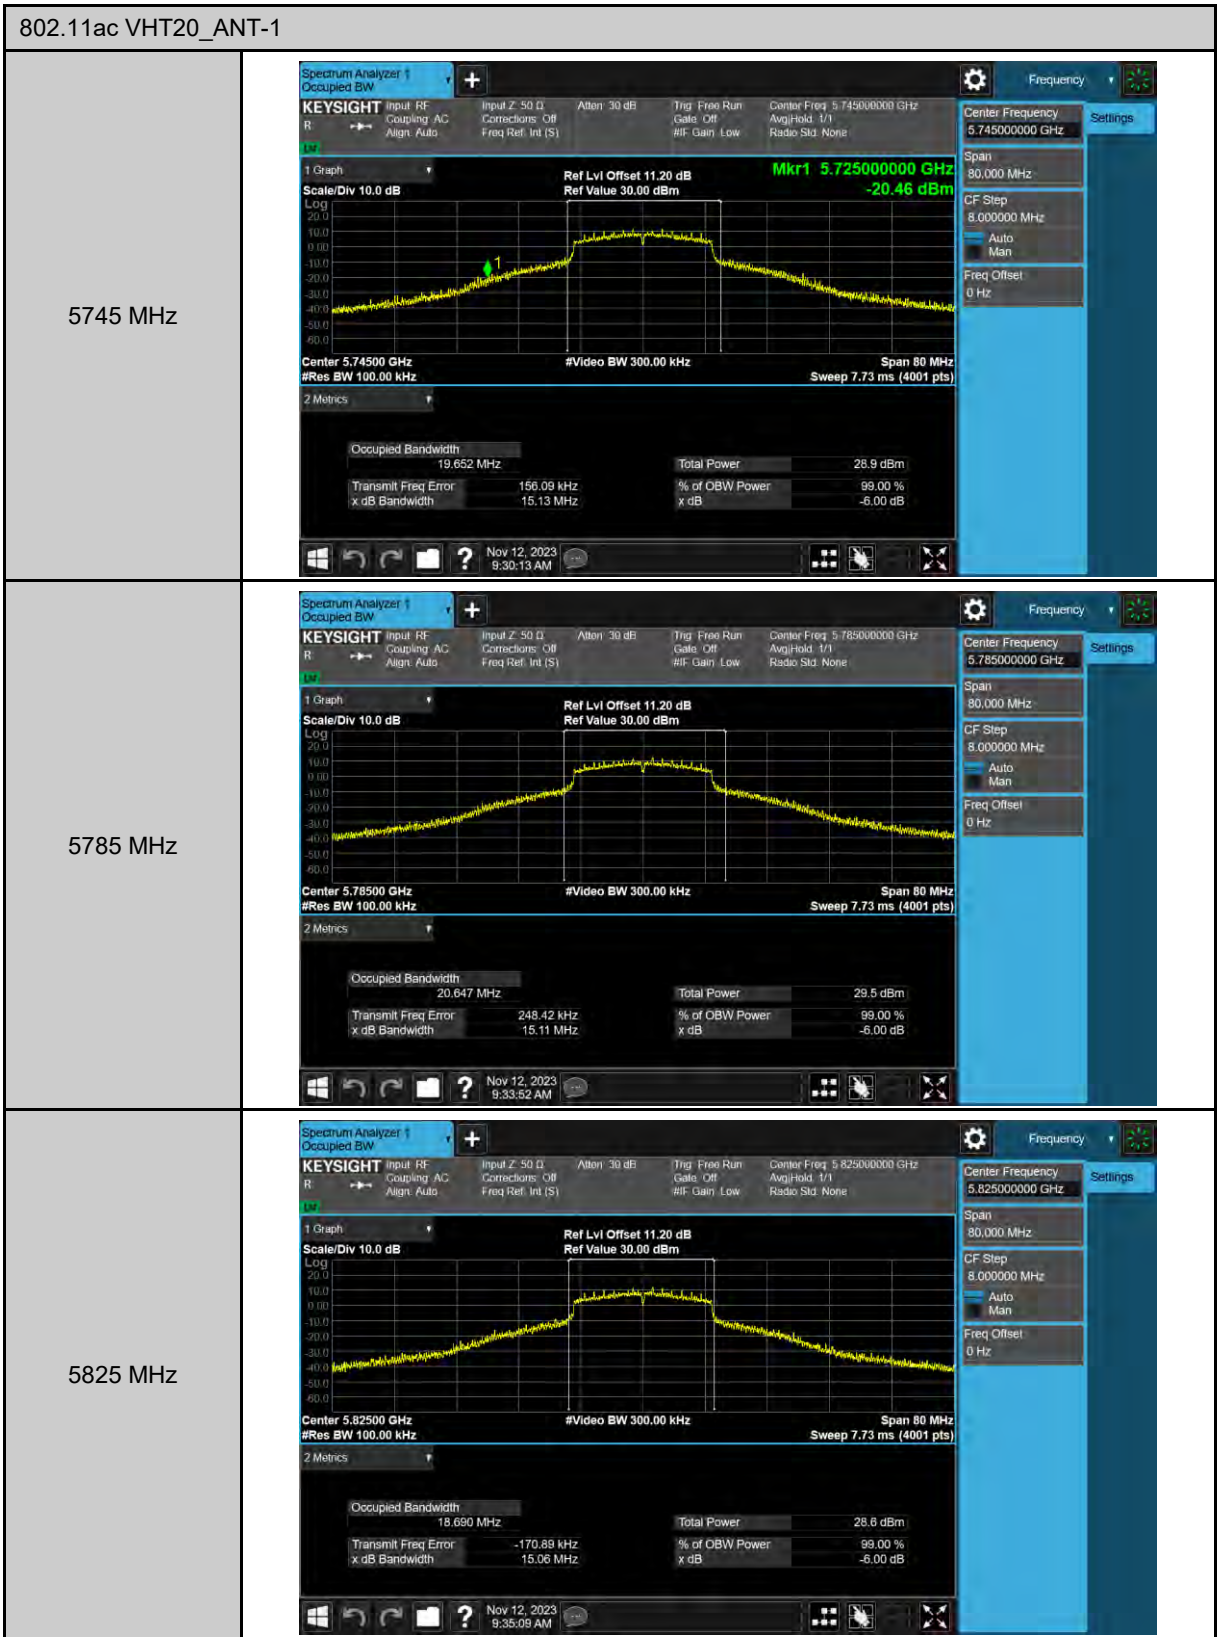

6 dB Bandwidth

99% Occupied Bandwidth