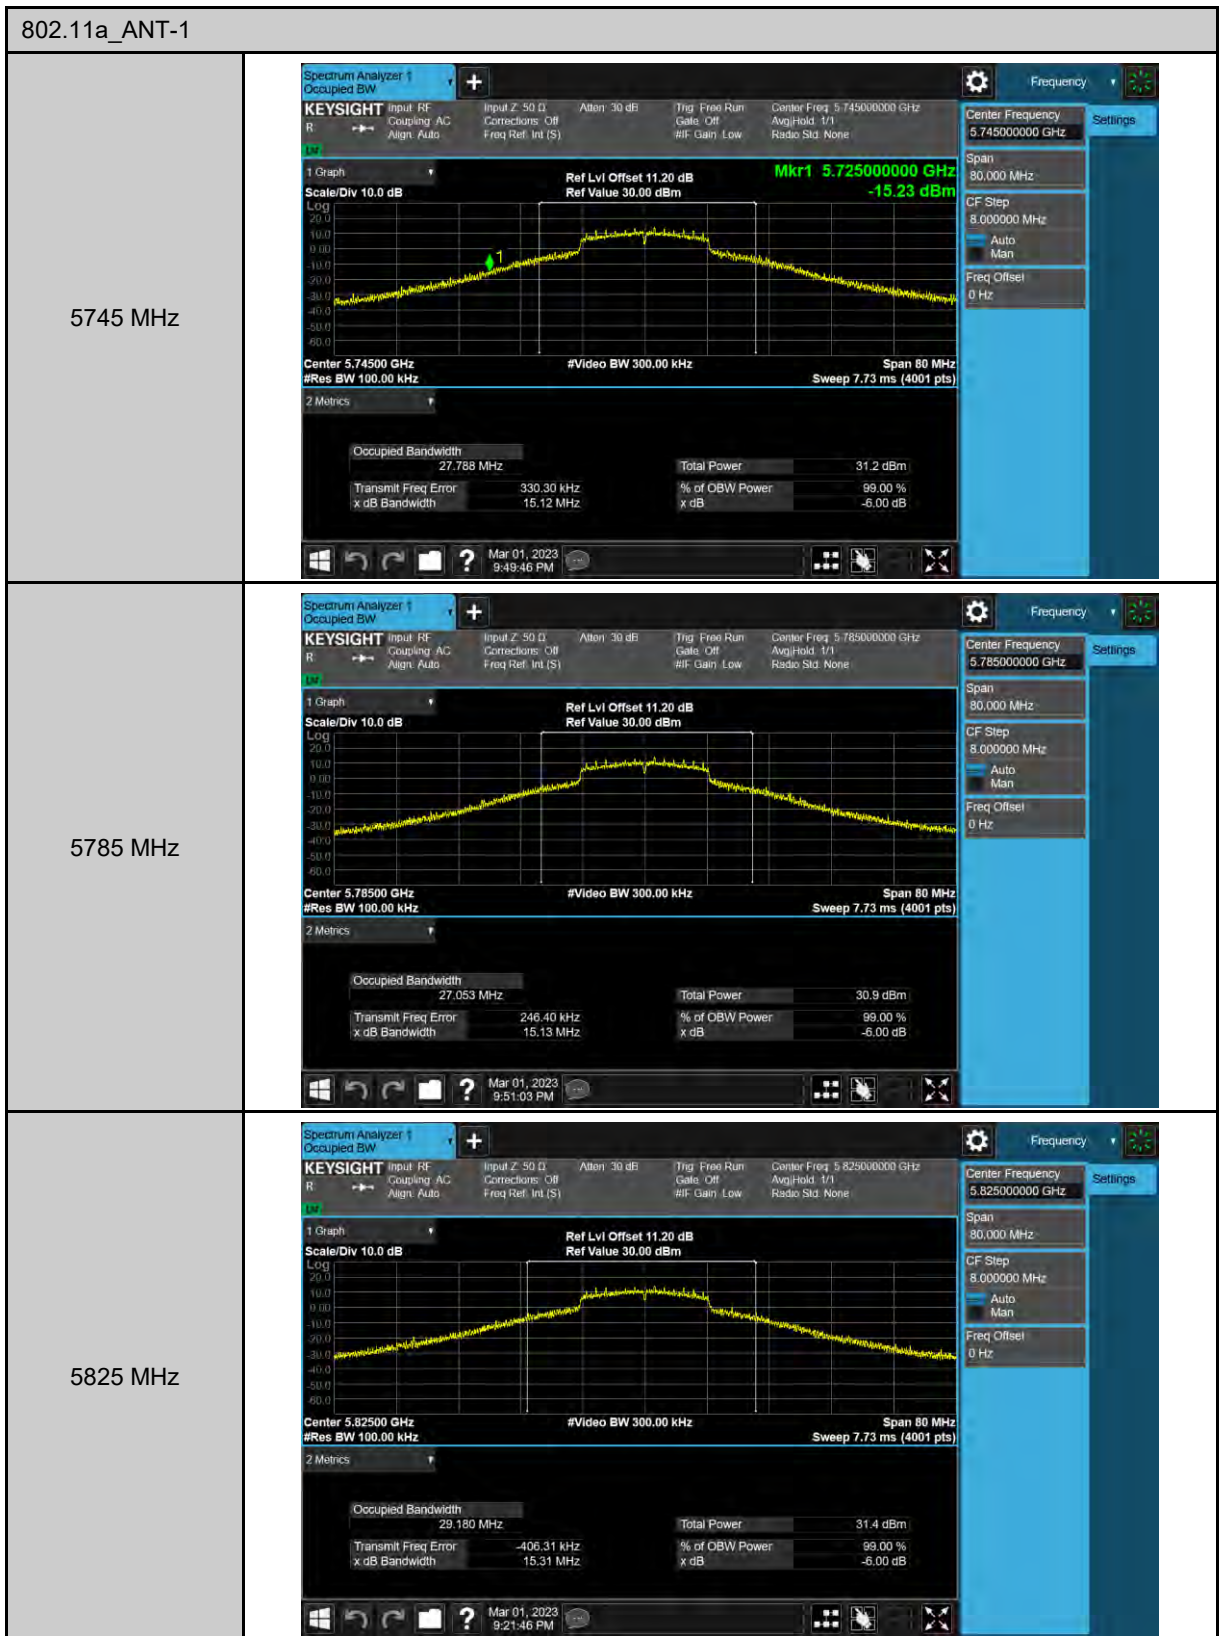

6 dB Bandwidth

99% Occupied Bandwidth