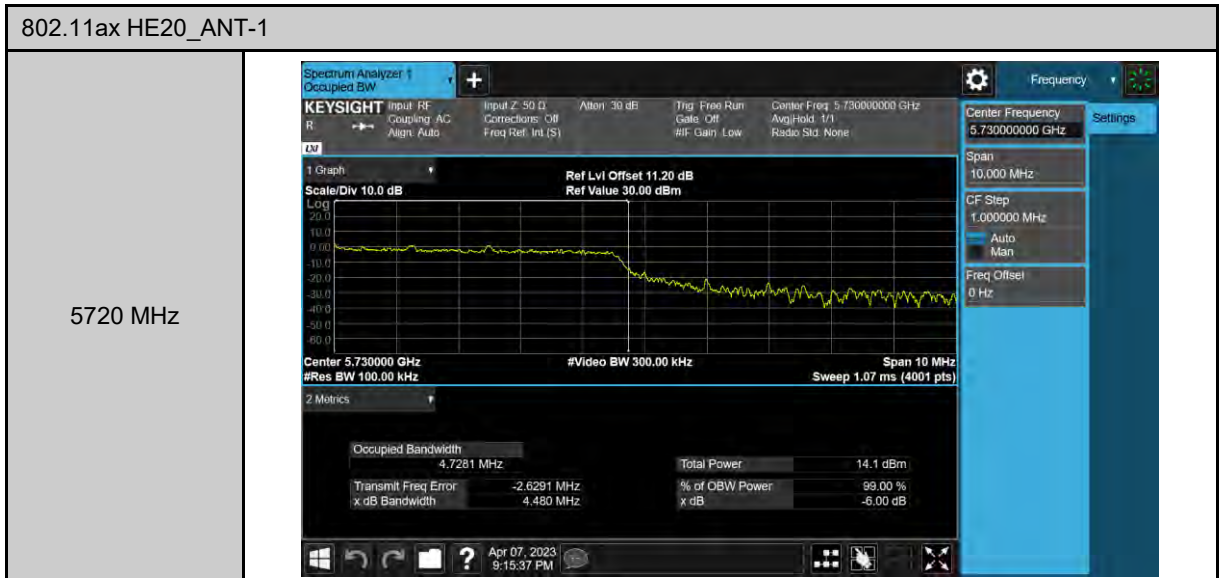

6 dB Bandwidth

99% Occupied Bandwidth