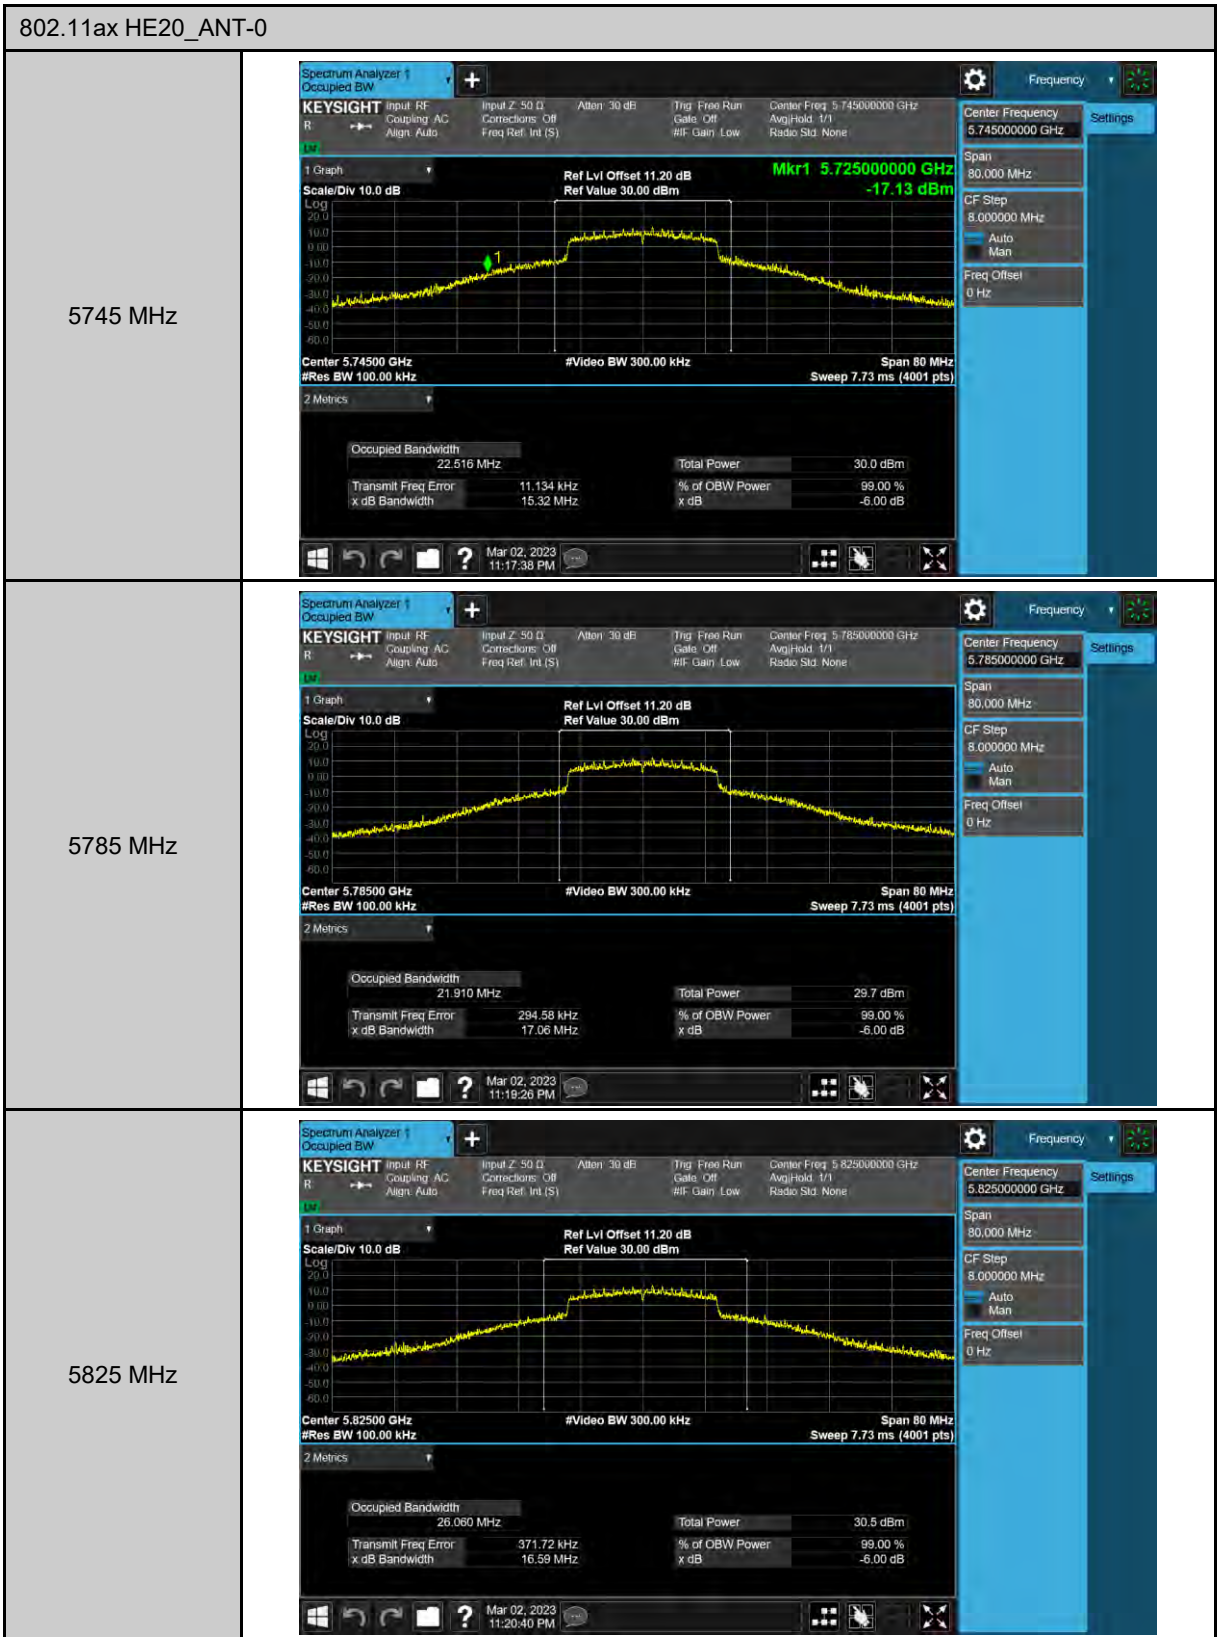

6 dB Bandwidth

99% Occupied Bandwidth