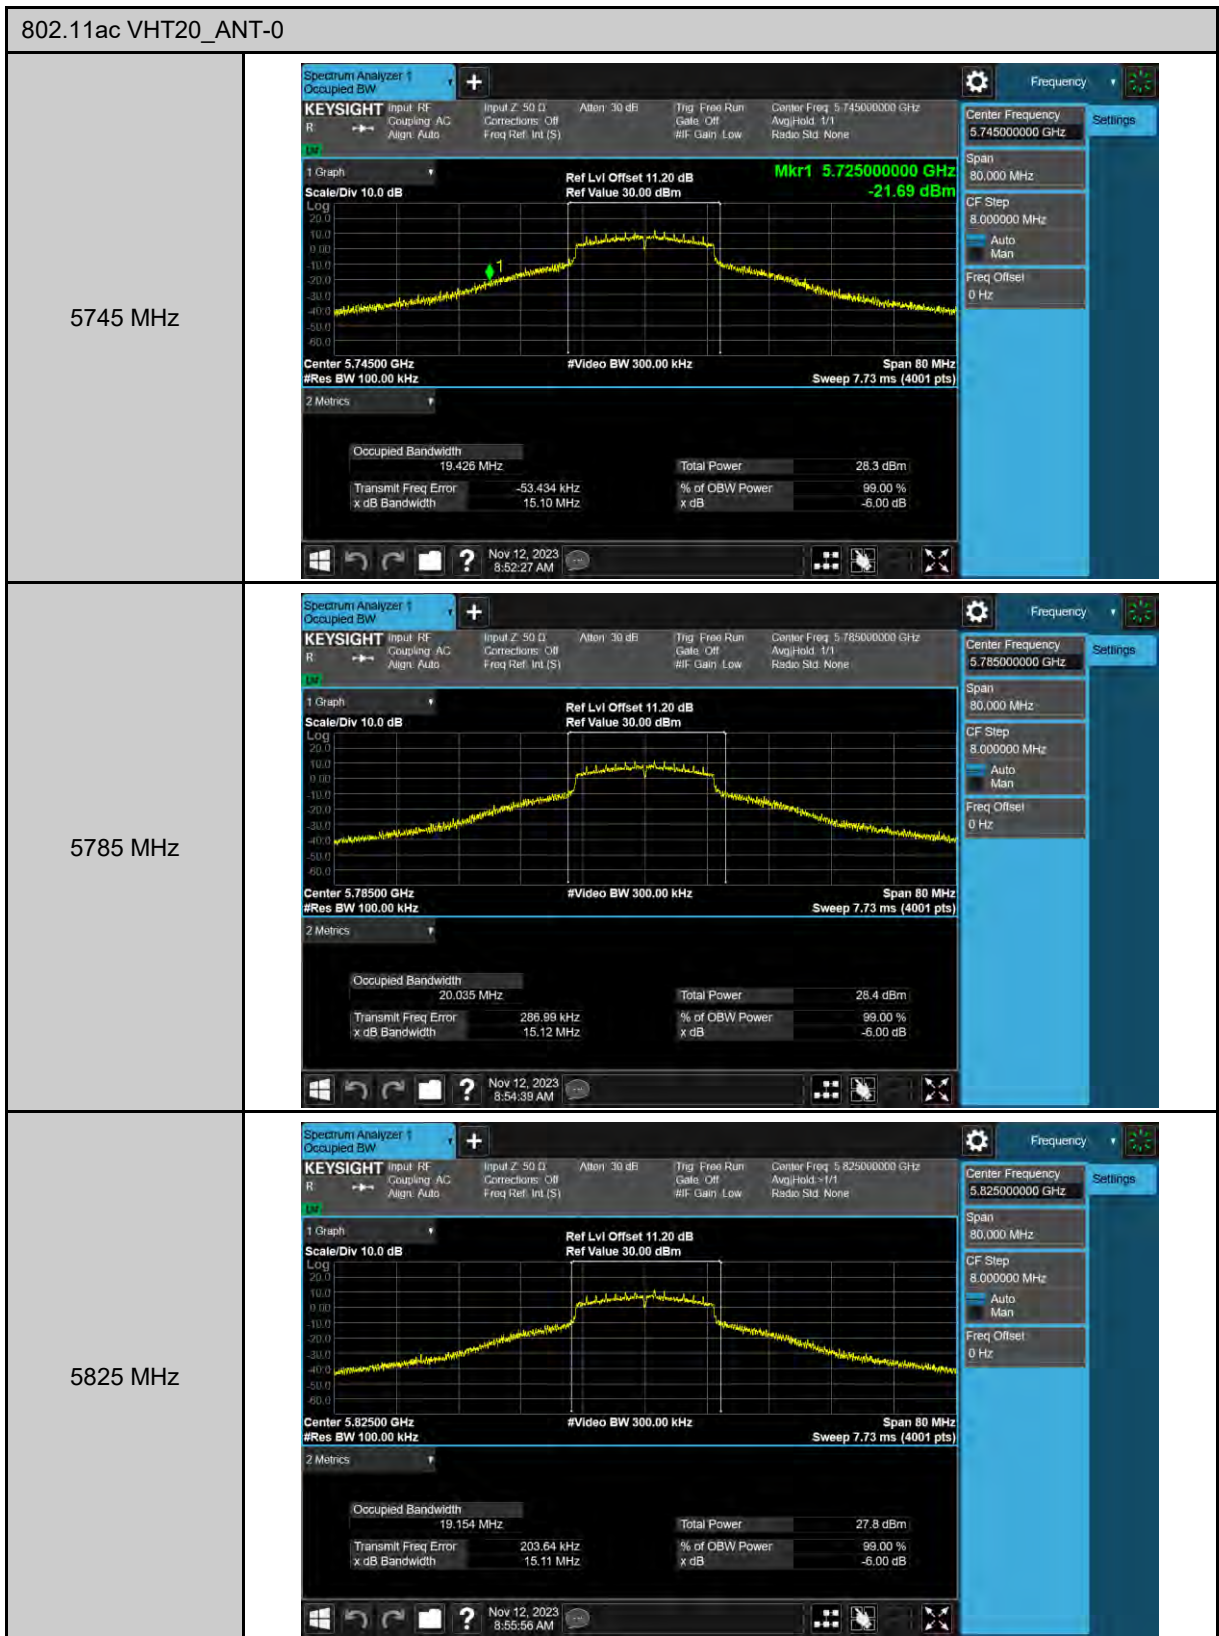

6 dB Bandwidth

99% Occupied Bandwidth