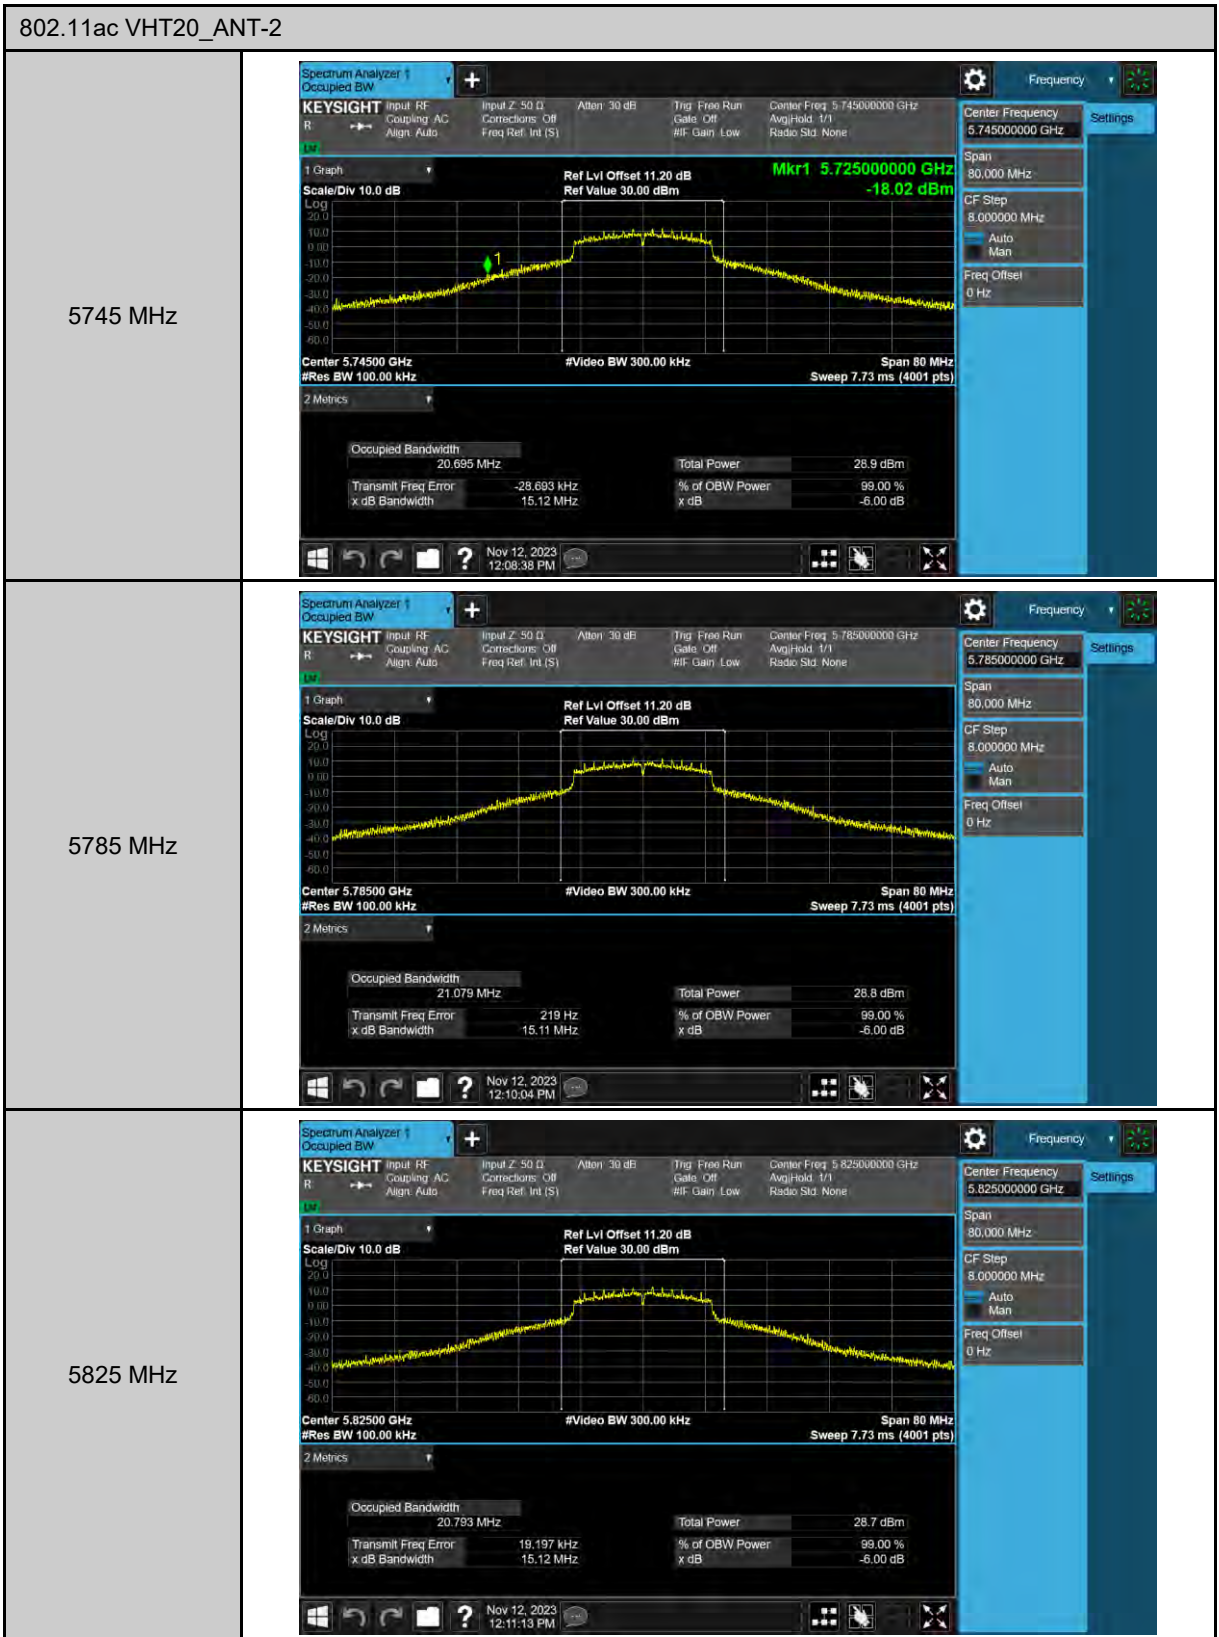

6 dB Bandwidth

99% Occupied Bandwidth