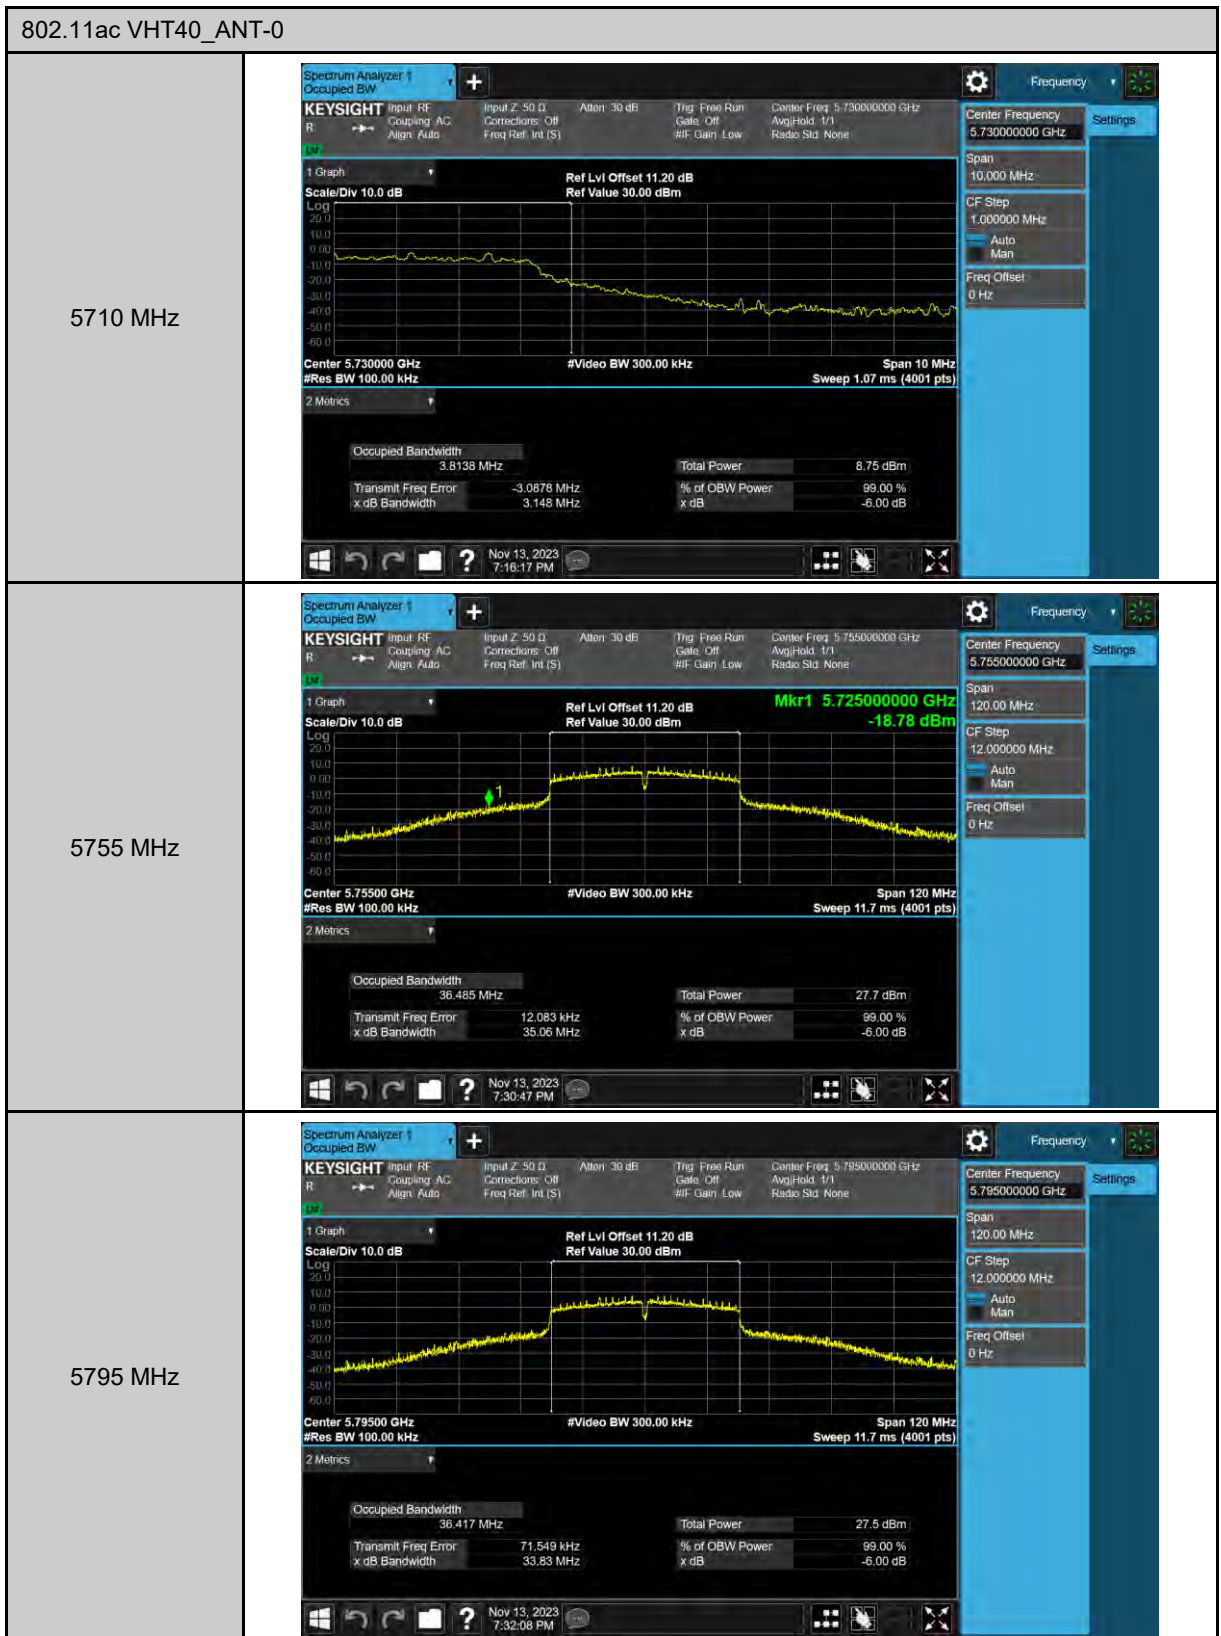

6 dB Bandwidth

99% Occupied Bandwidth