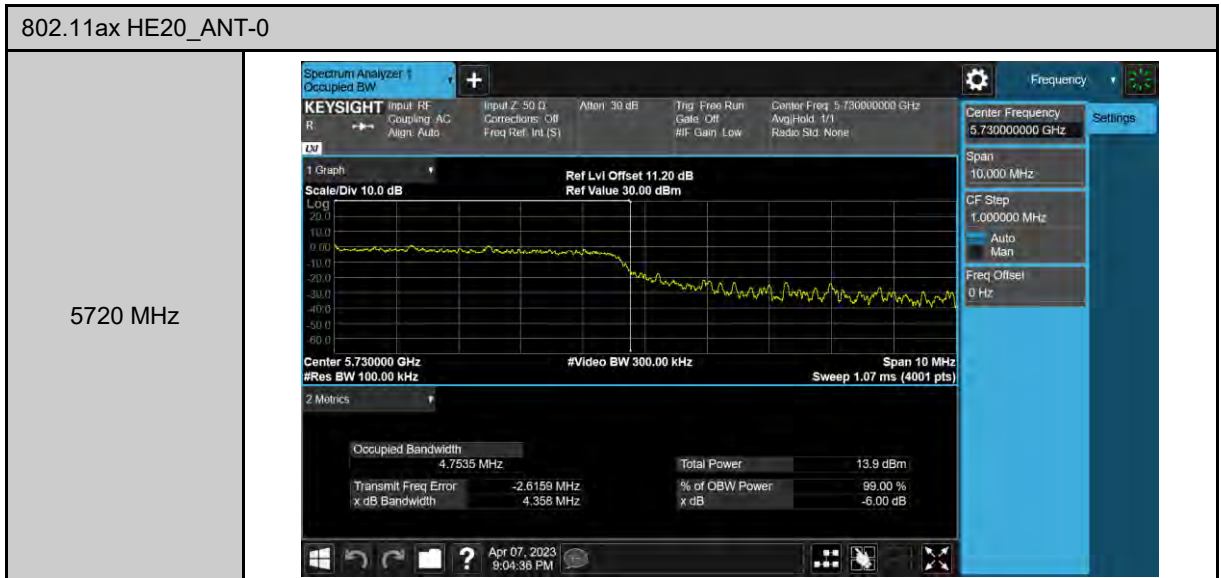

6 dB Bandwidth

99% Occupied Bandwidth