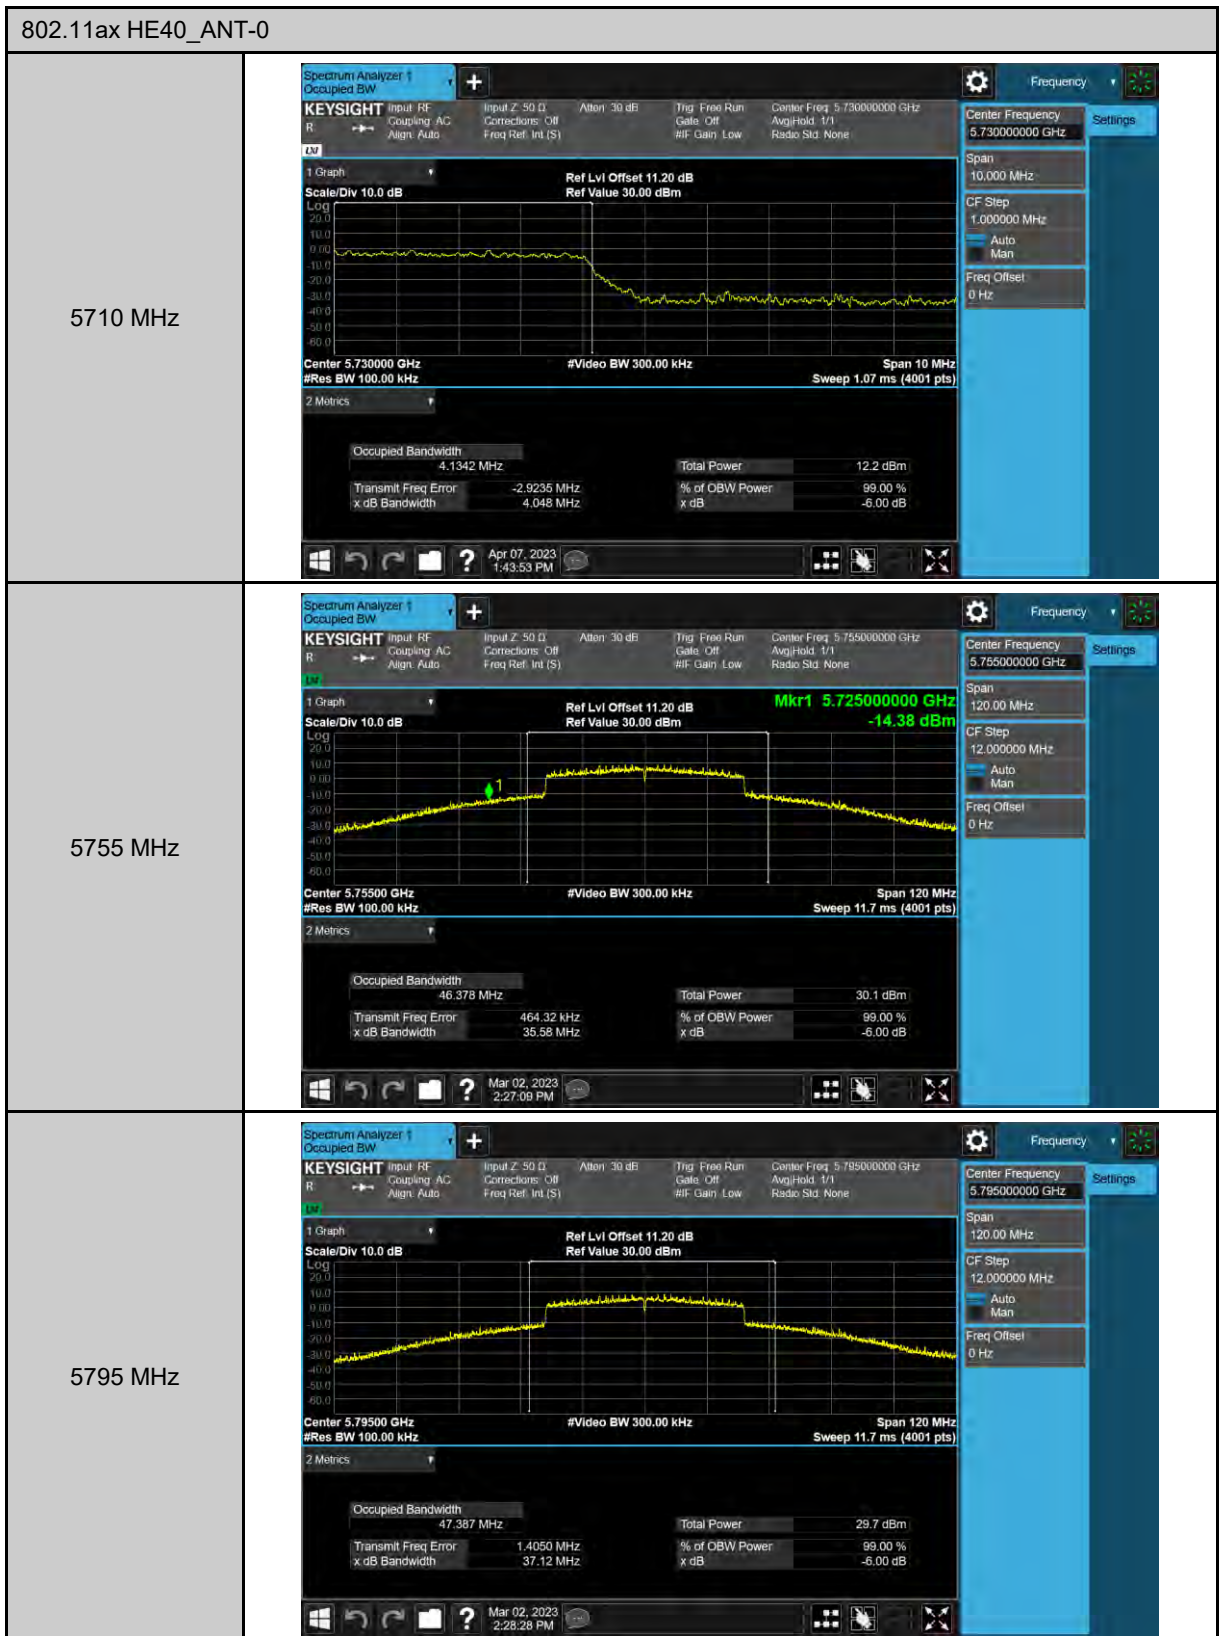

6 dB Bandwidth

99% Occupied Bandwidth