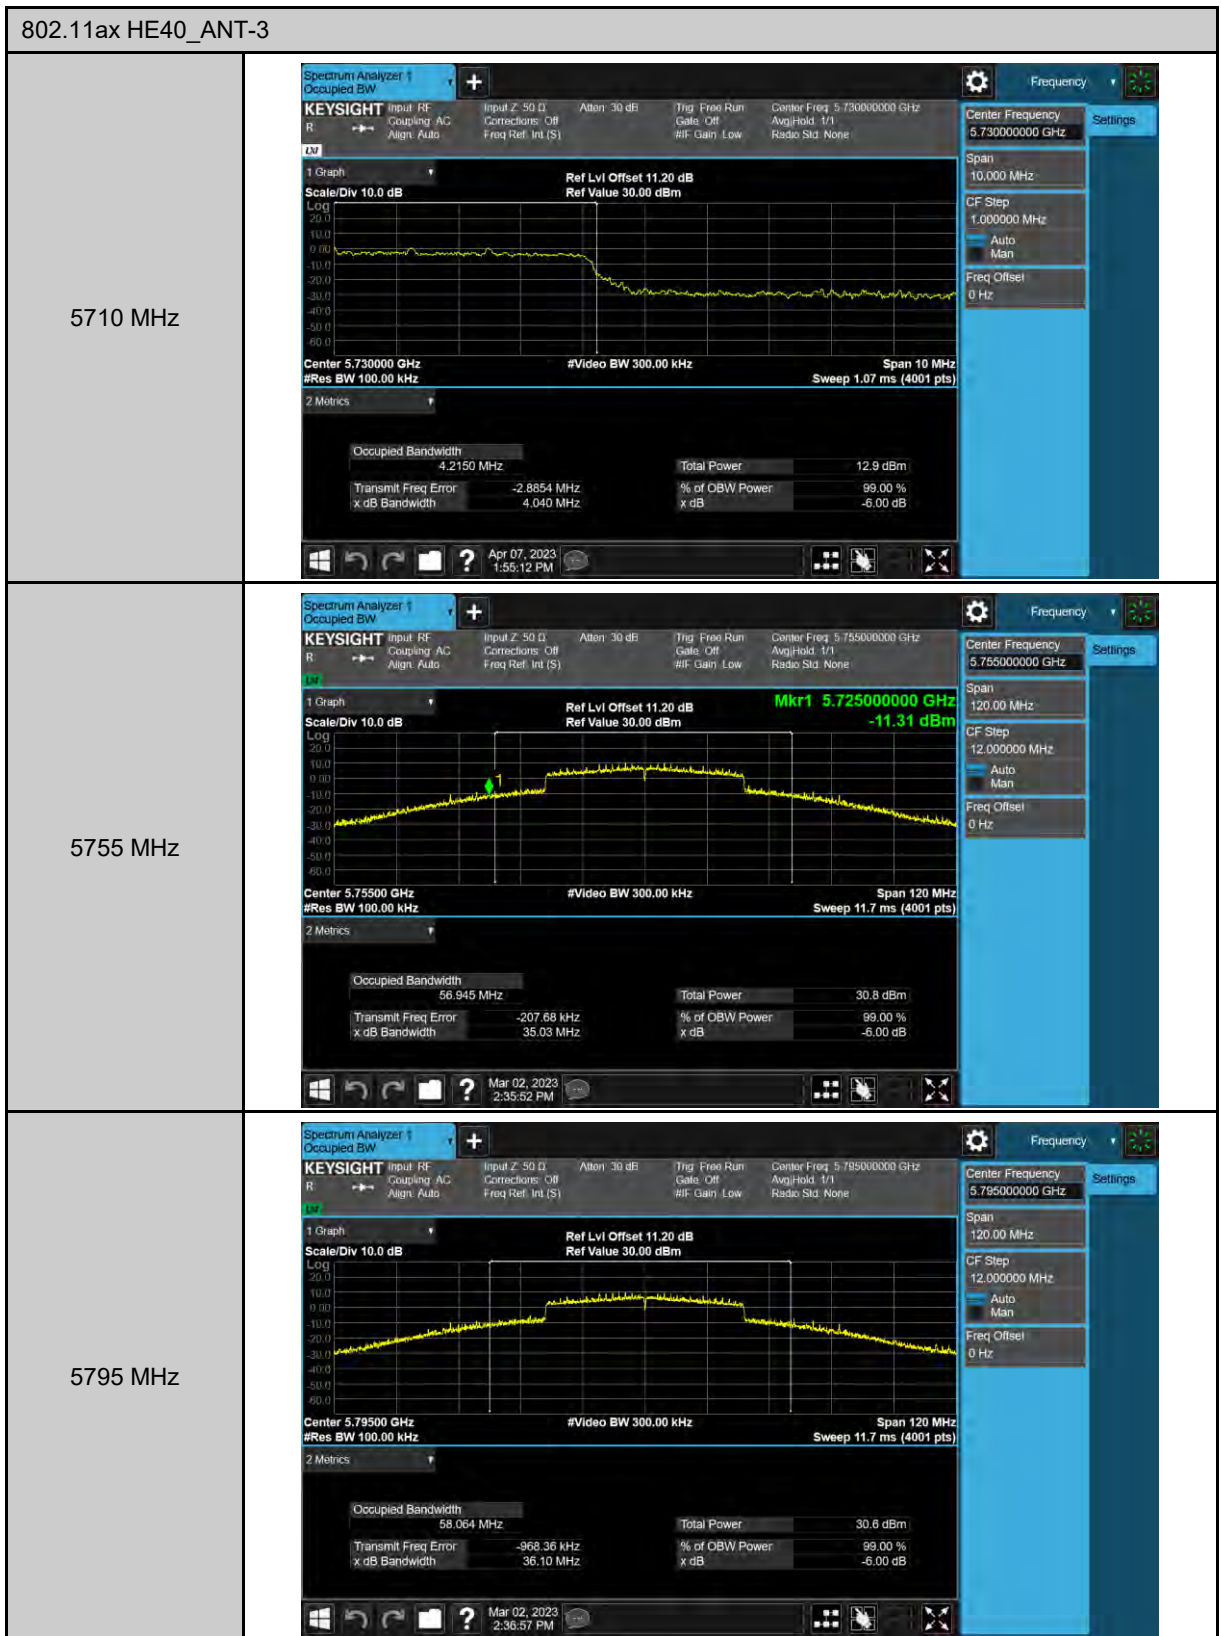

6 dB Bandwidth

99% Occupied Bandwidth