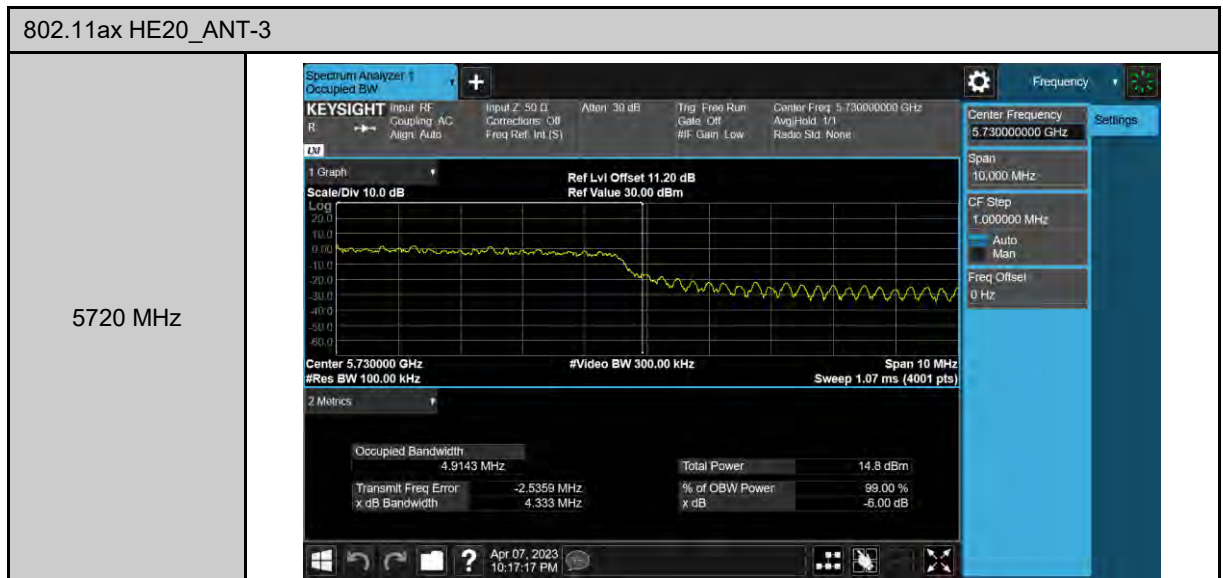

6 dB Bandwidth

99% Occupied Bandwidth