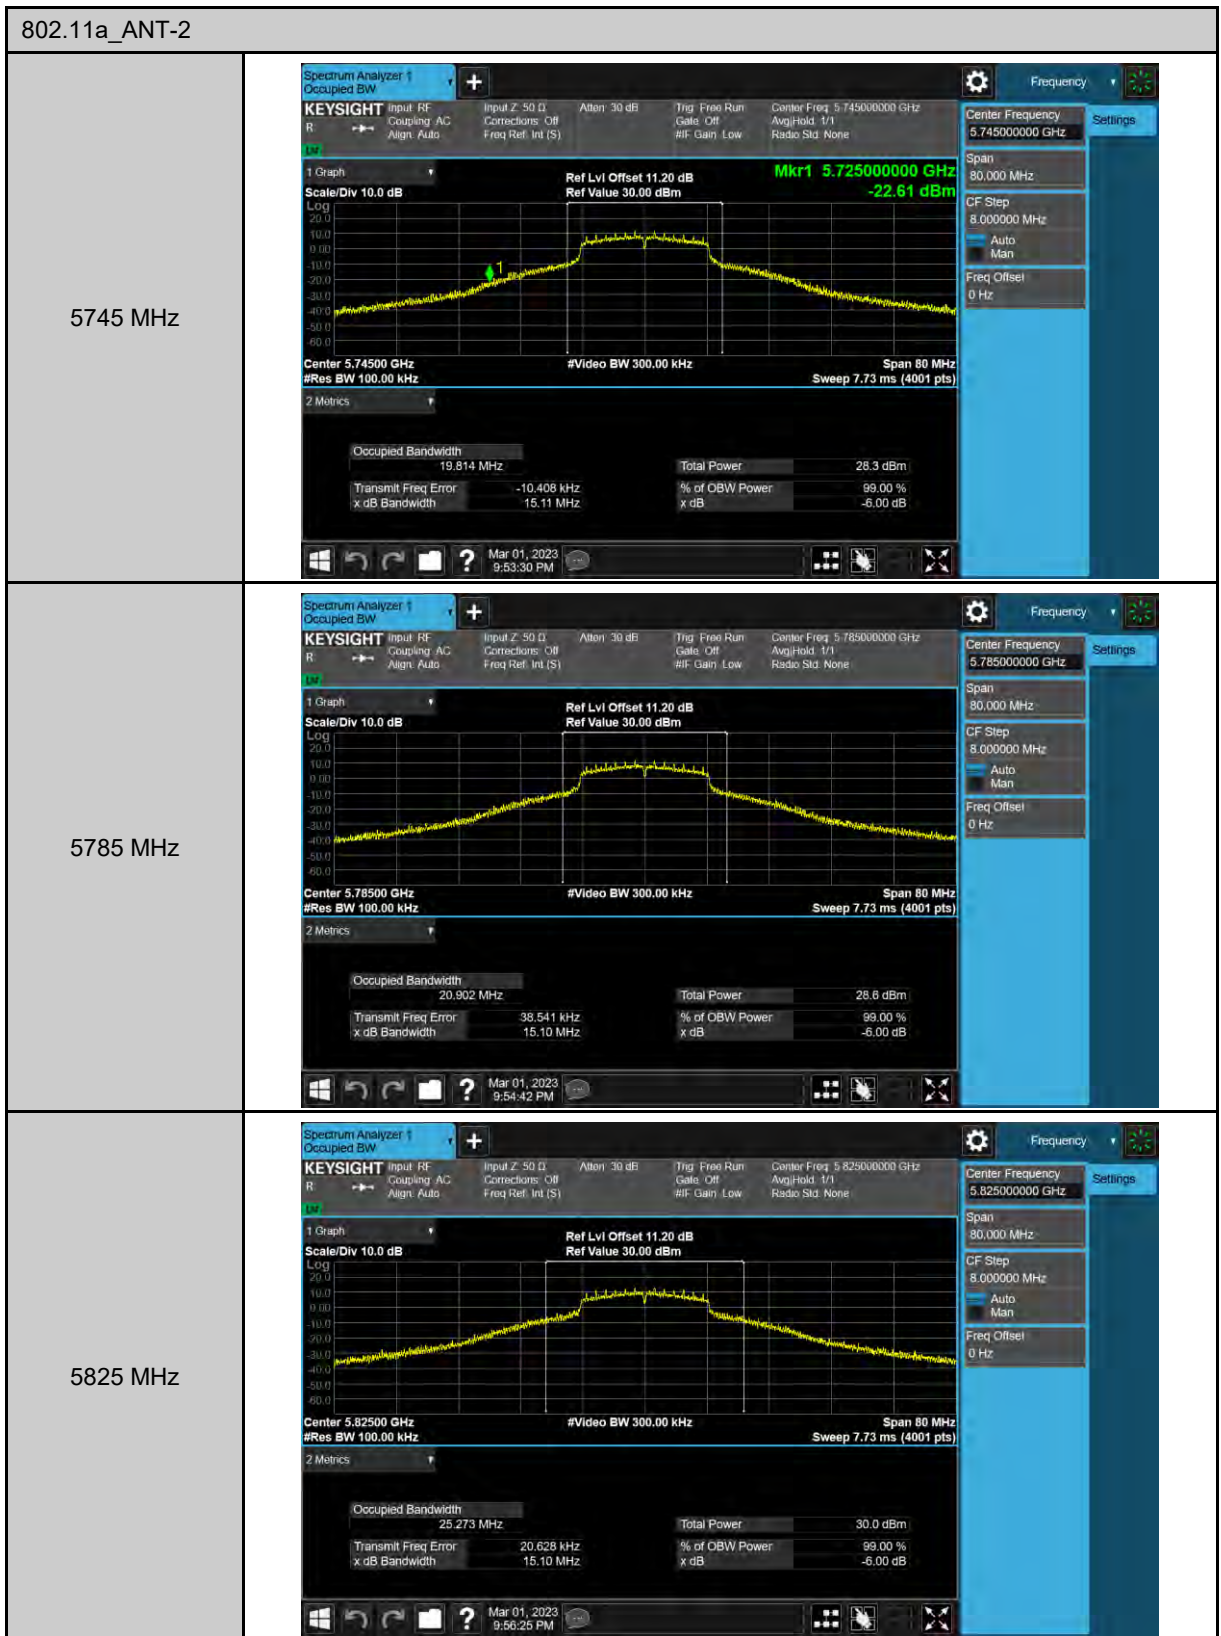

6 dB Bandwidth

99% Occupied Bandwidth