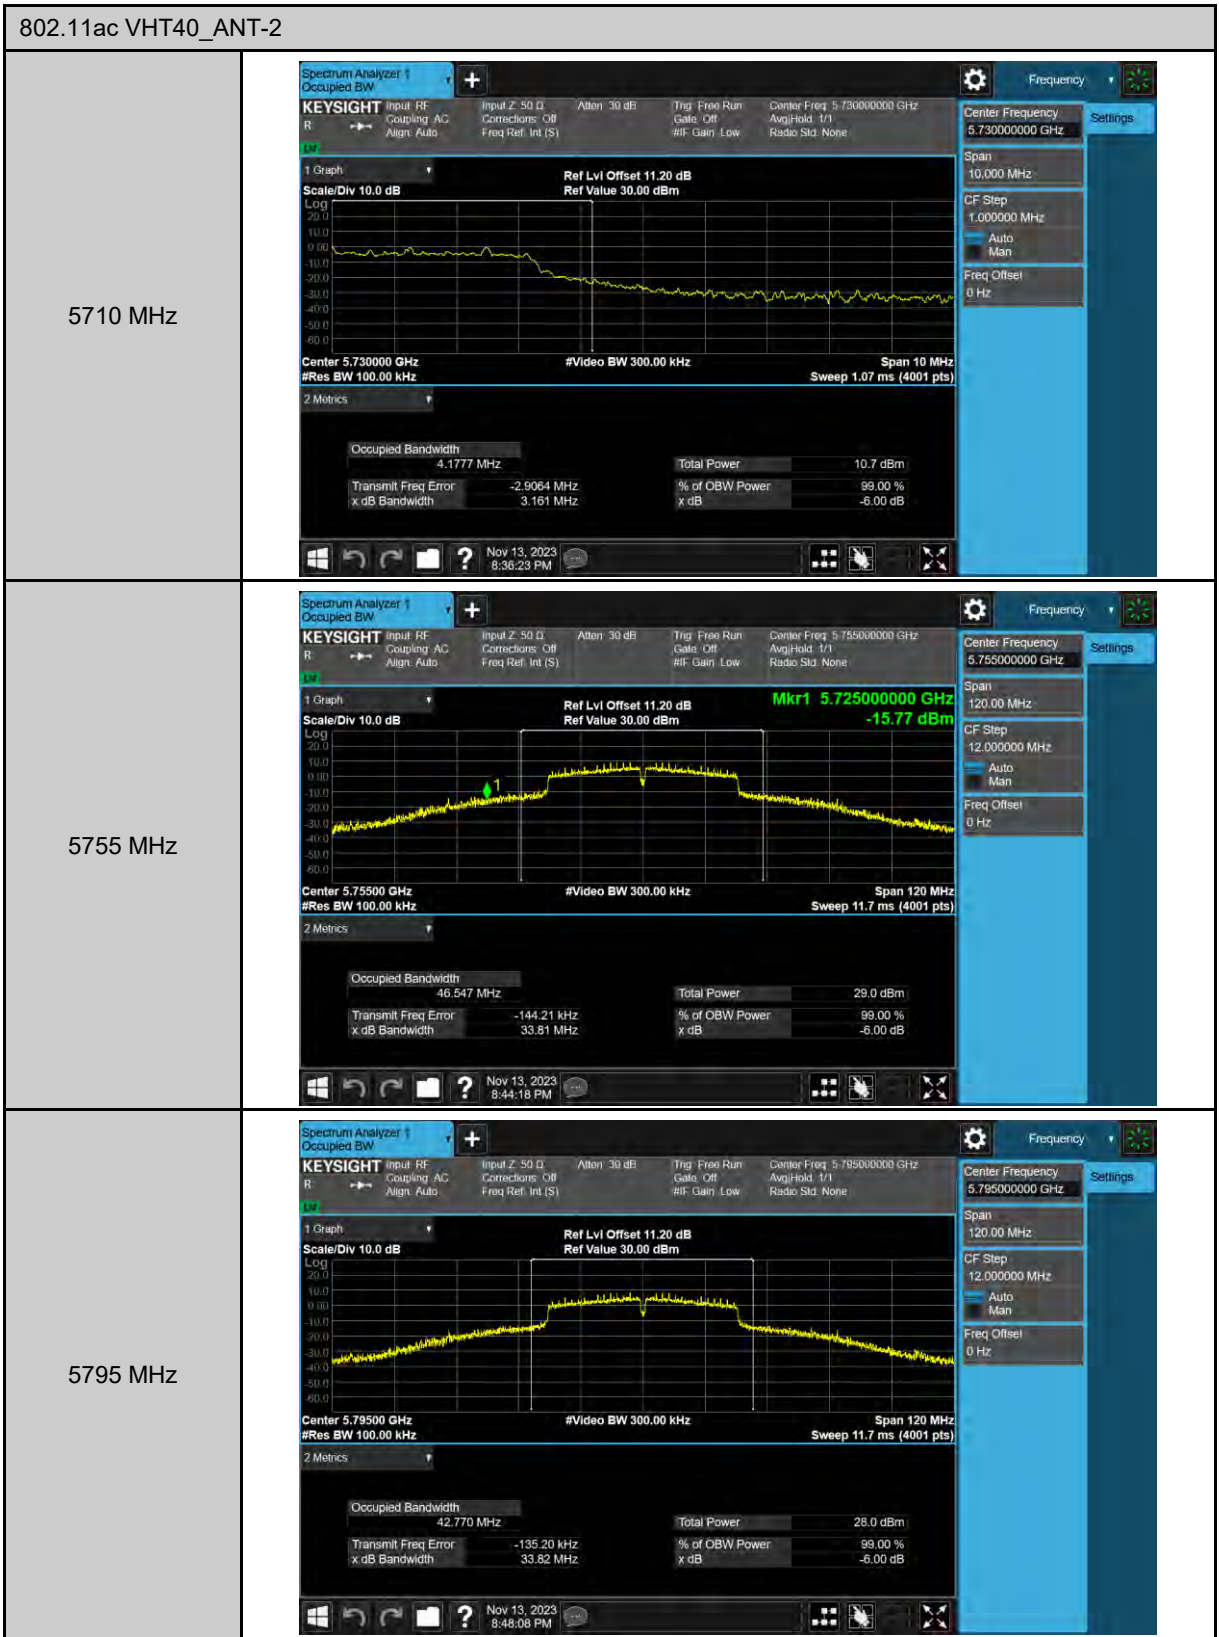

6 dB Bandwidth

99% Occupied Bandwidth