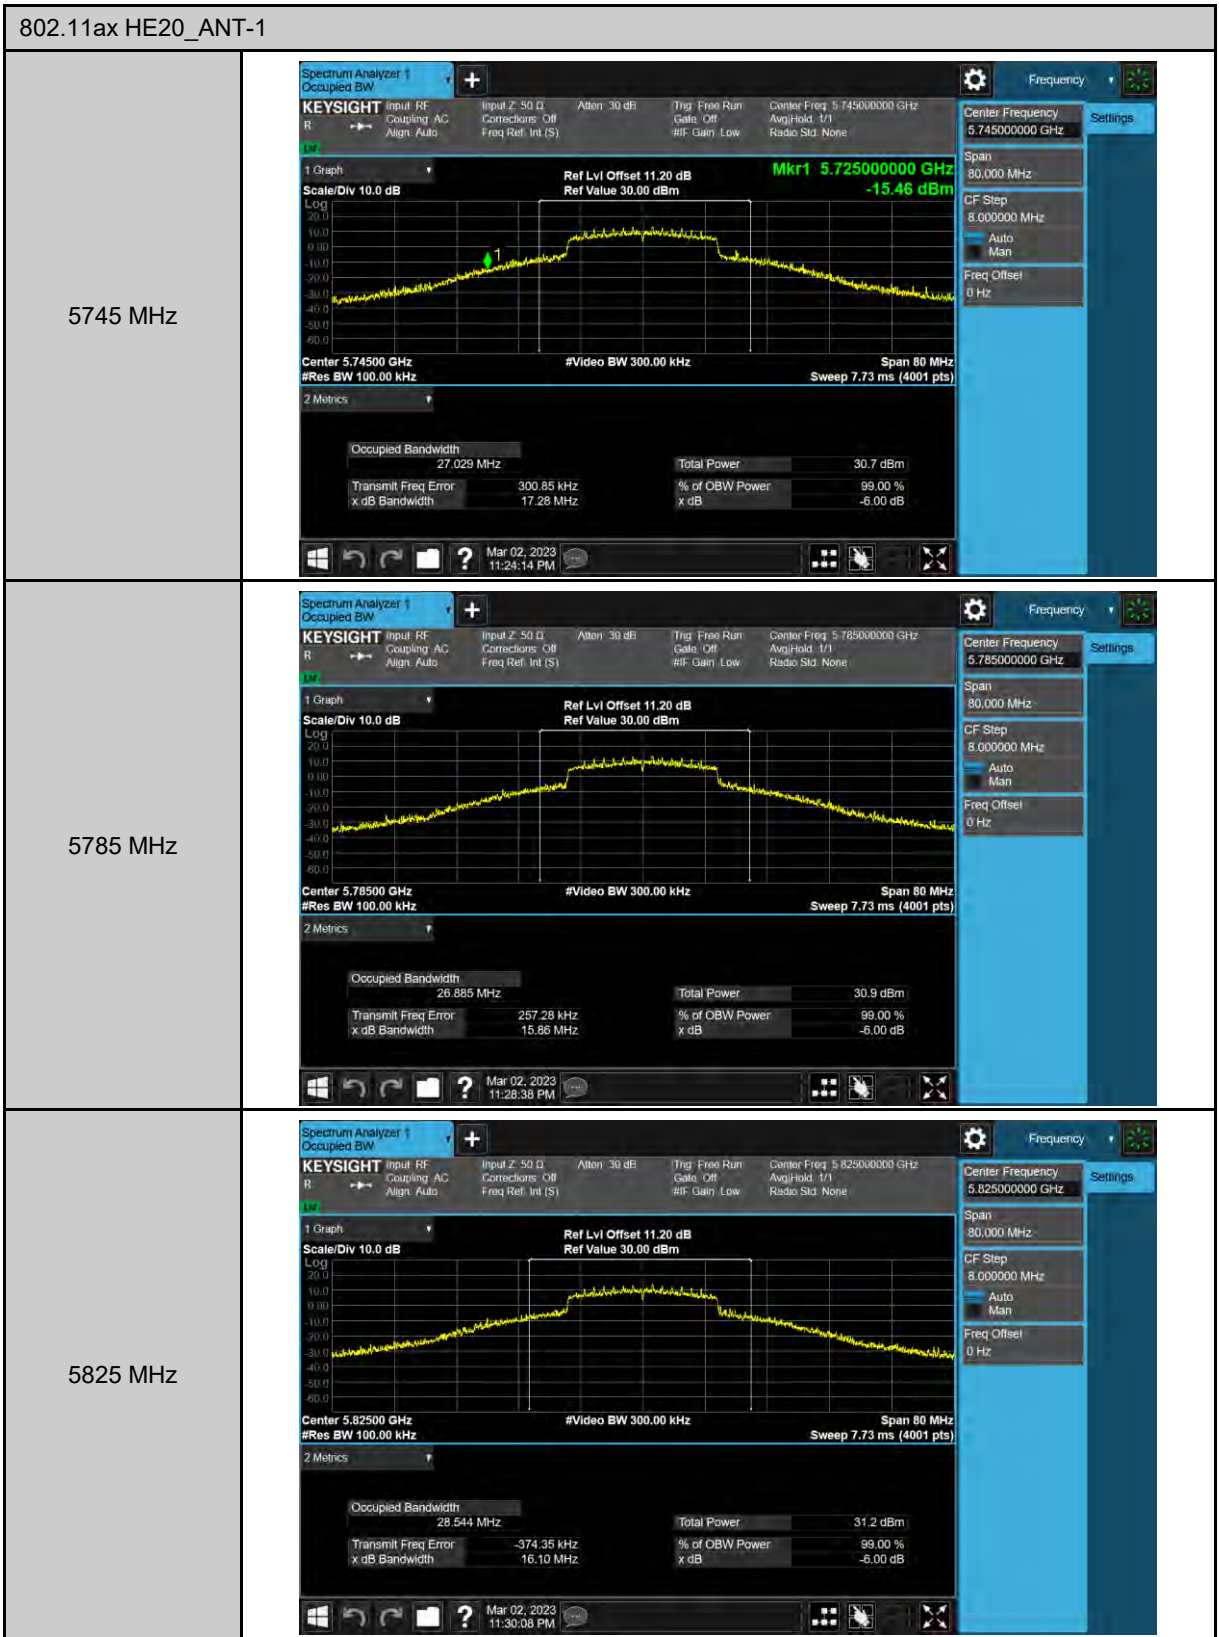

6 dB Bandwidth

99% Occupied Bandwidth