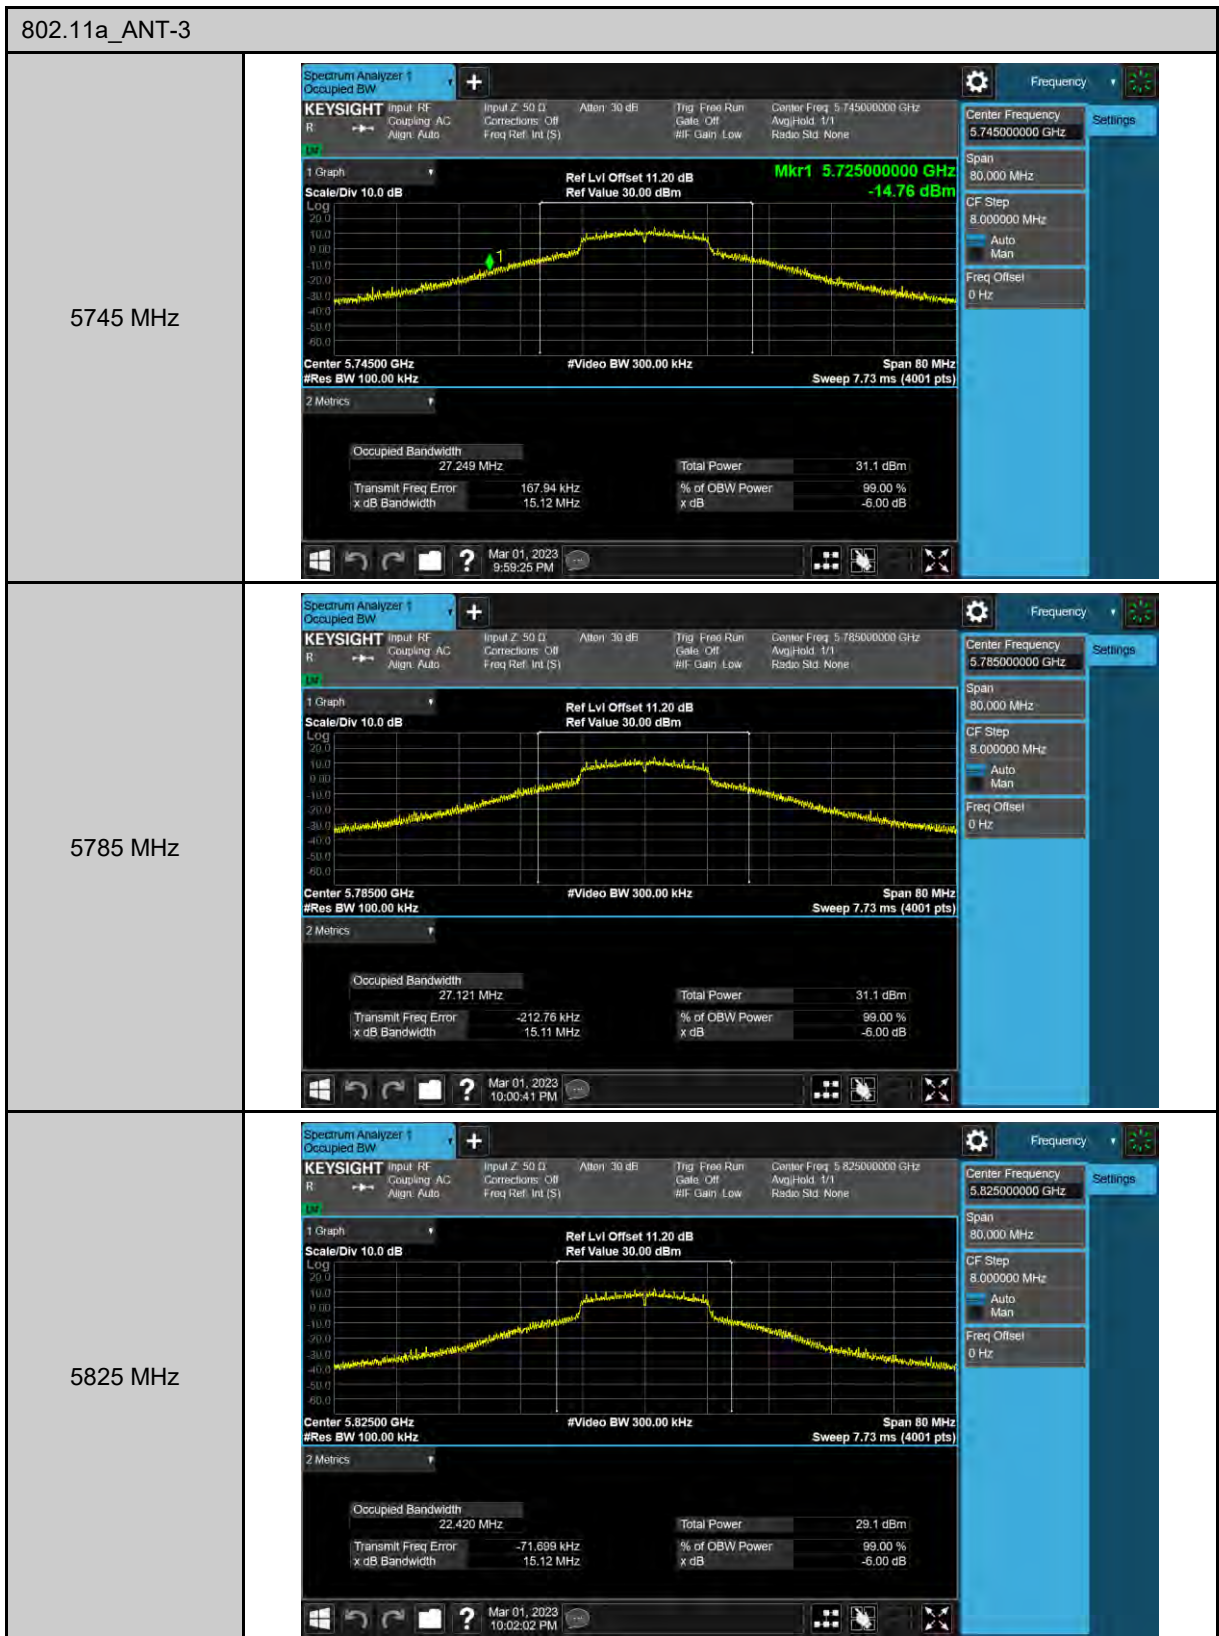

6 dB Bandwidth

99% Occupied Bandwidth