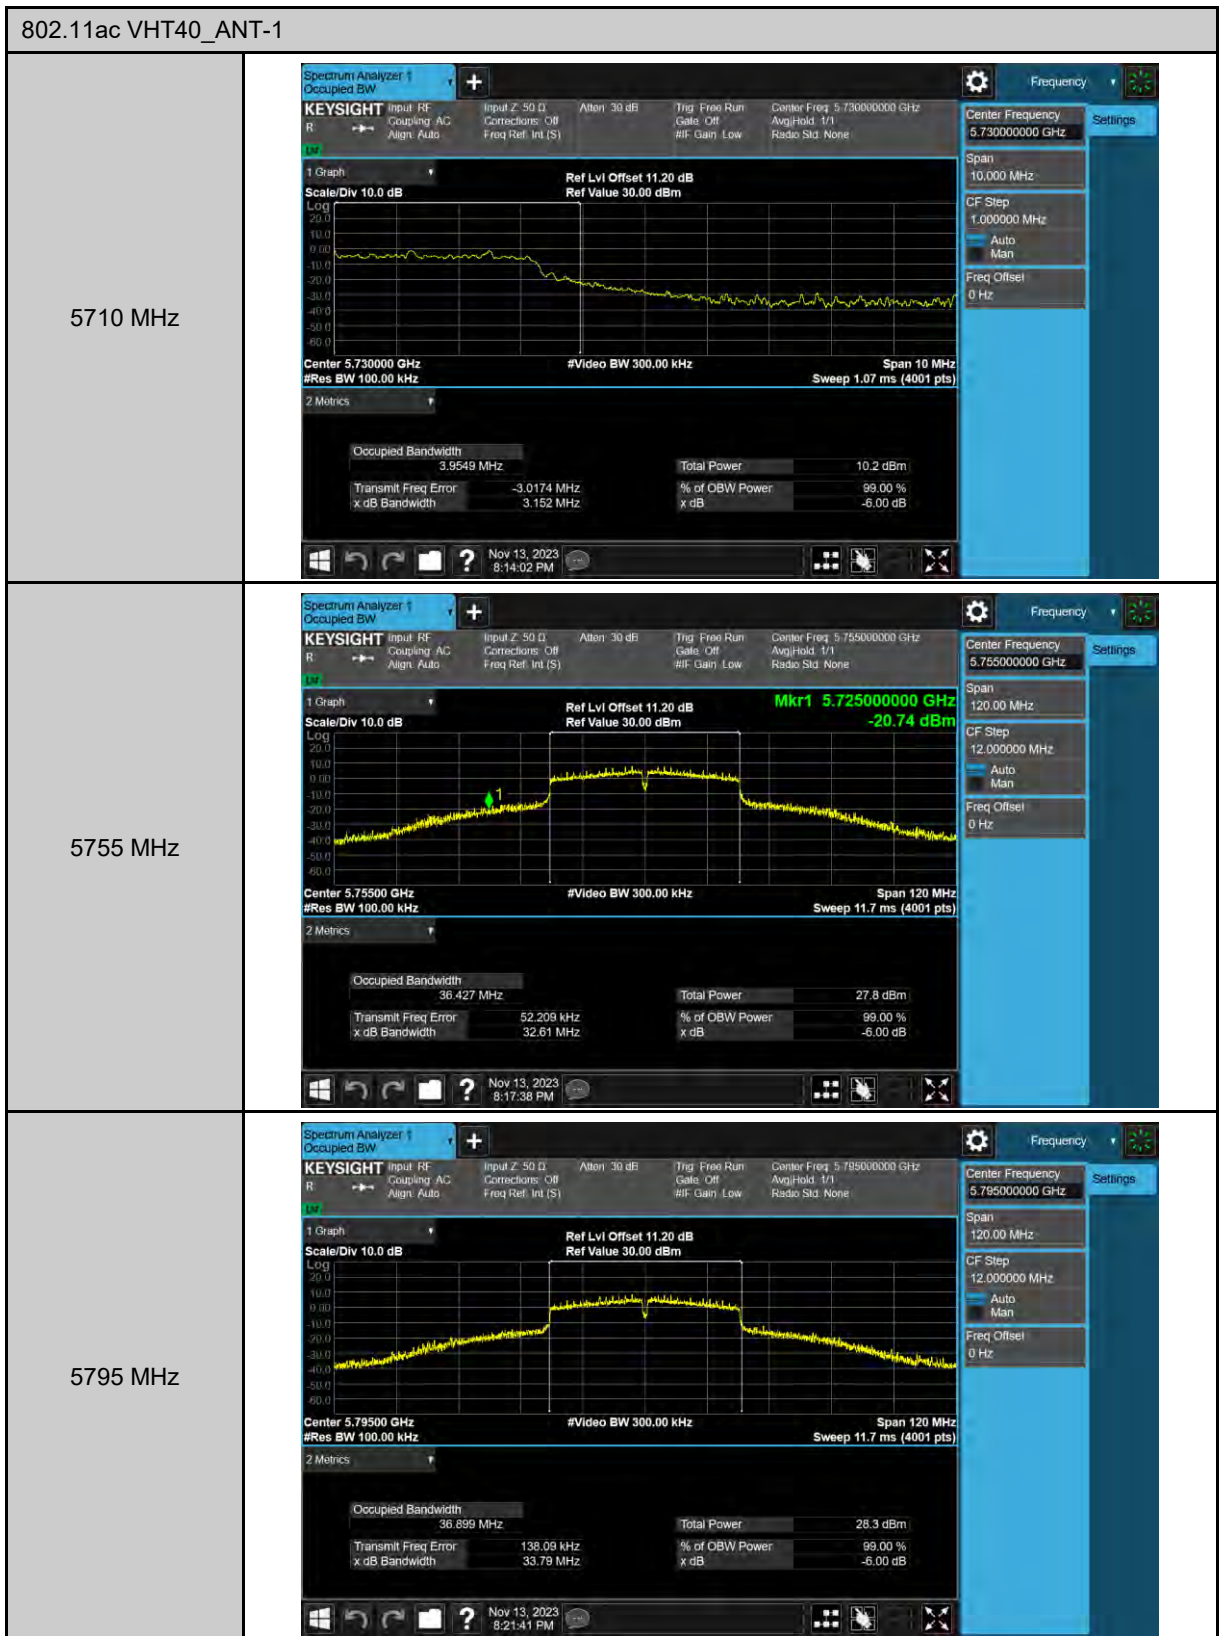

6 dB Bandwidth

99% Occupied Bandwidth