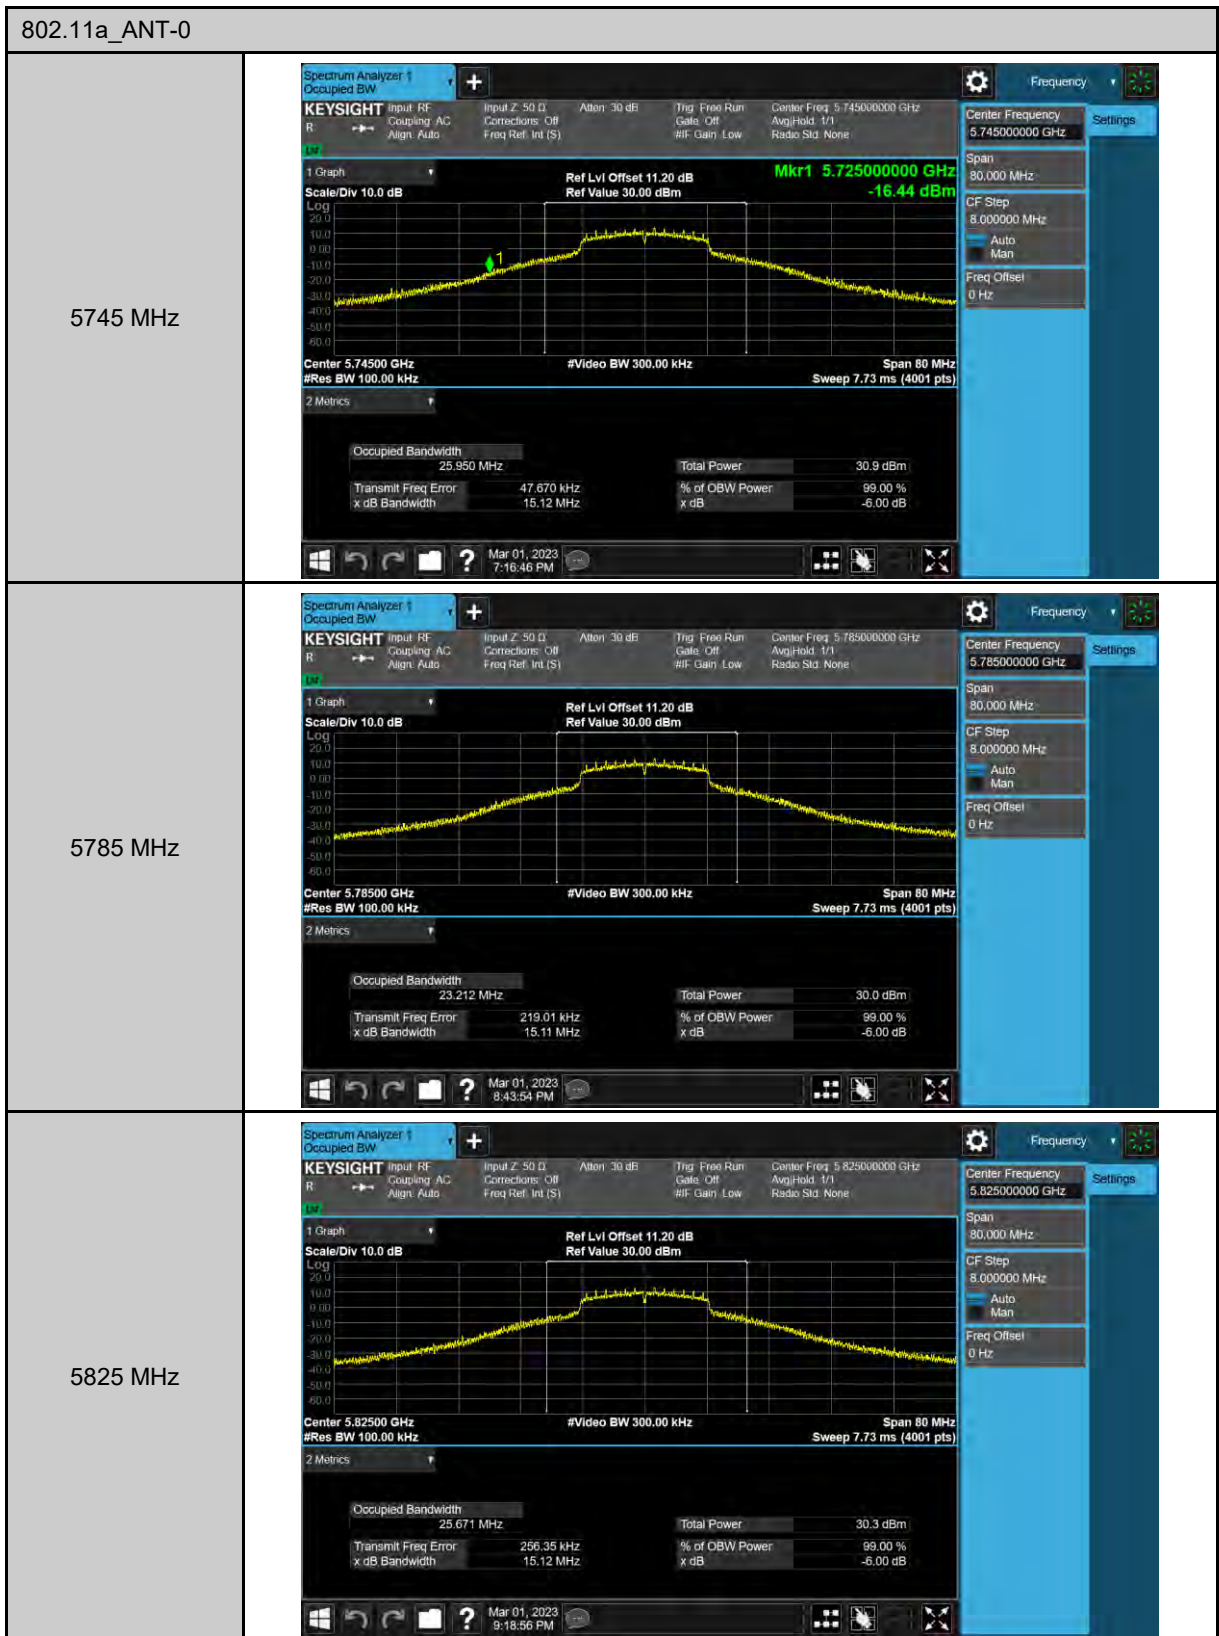

6 dB Bandwidth

99% Occupied Bandwidth