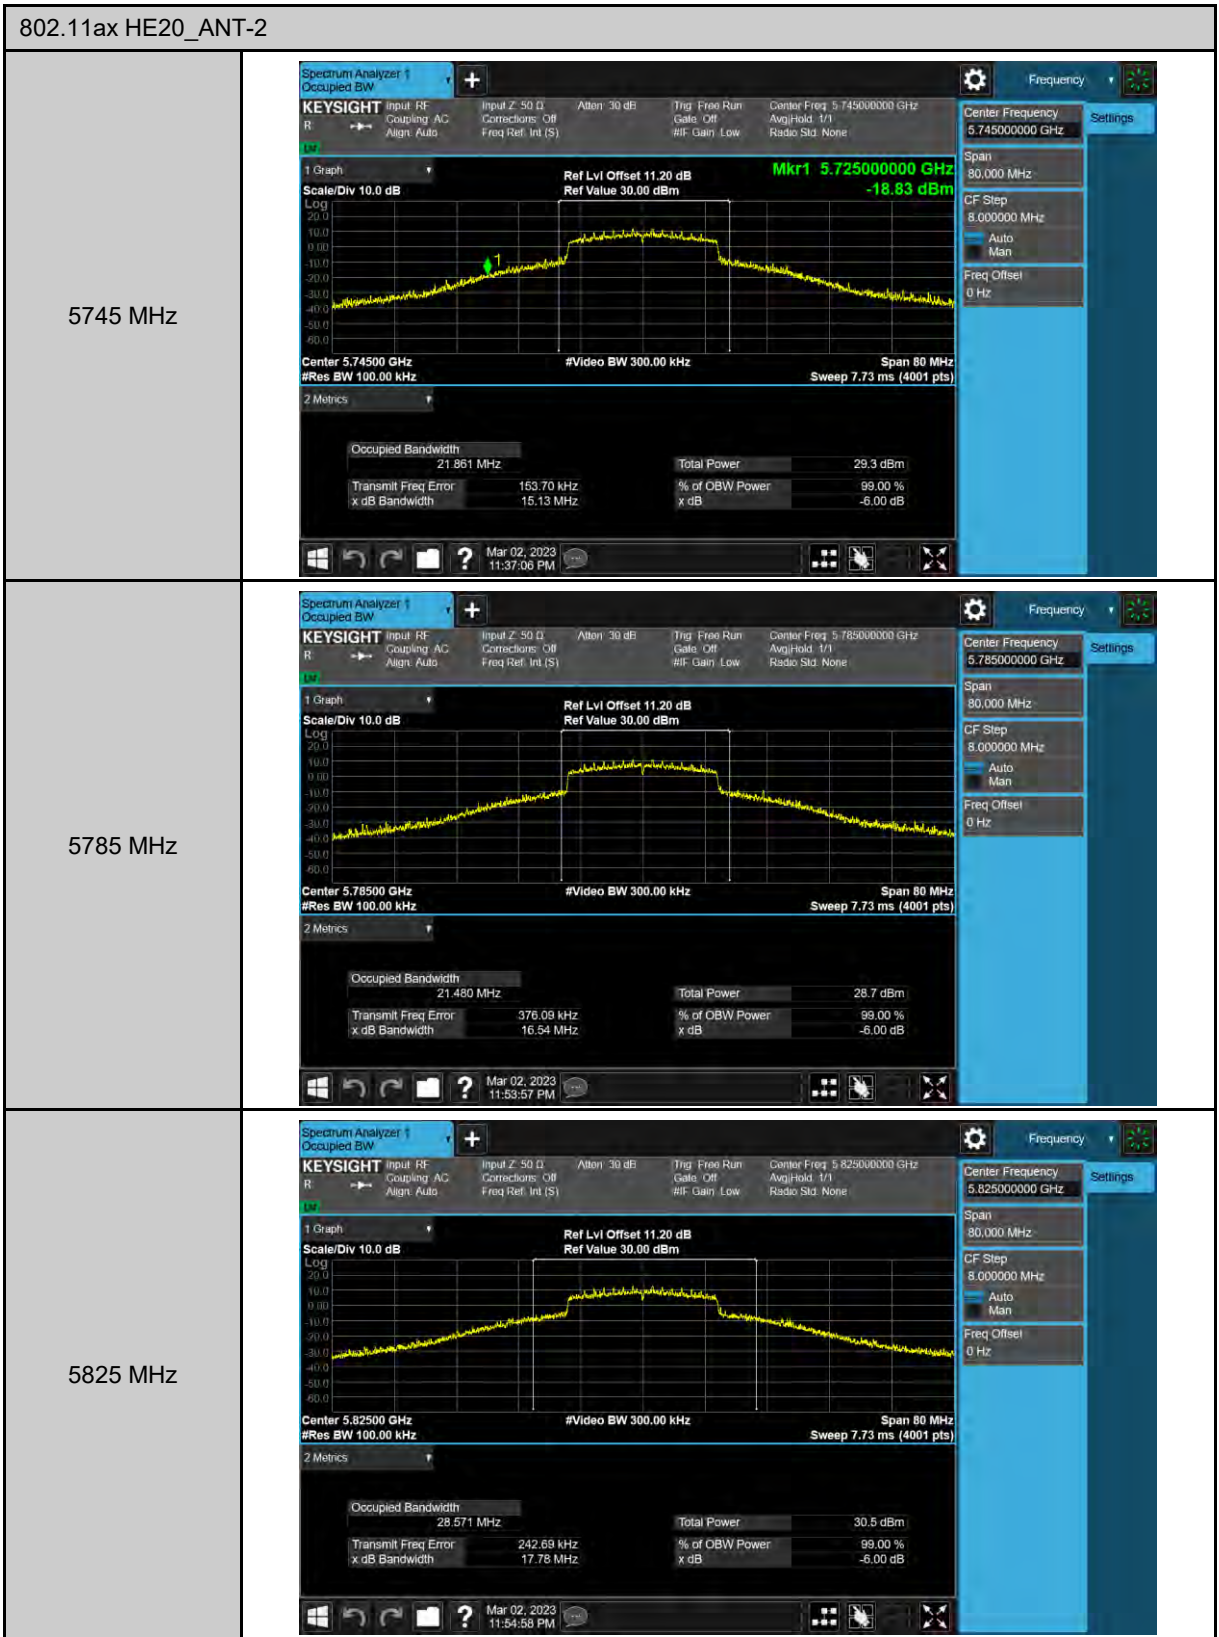

6 dB Bandwidth

99% Occupied Bandwidth