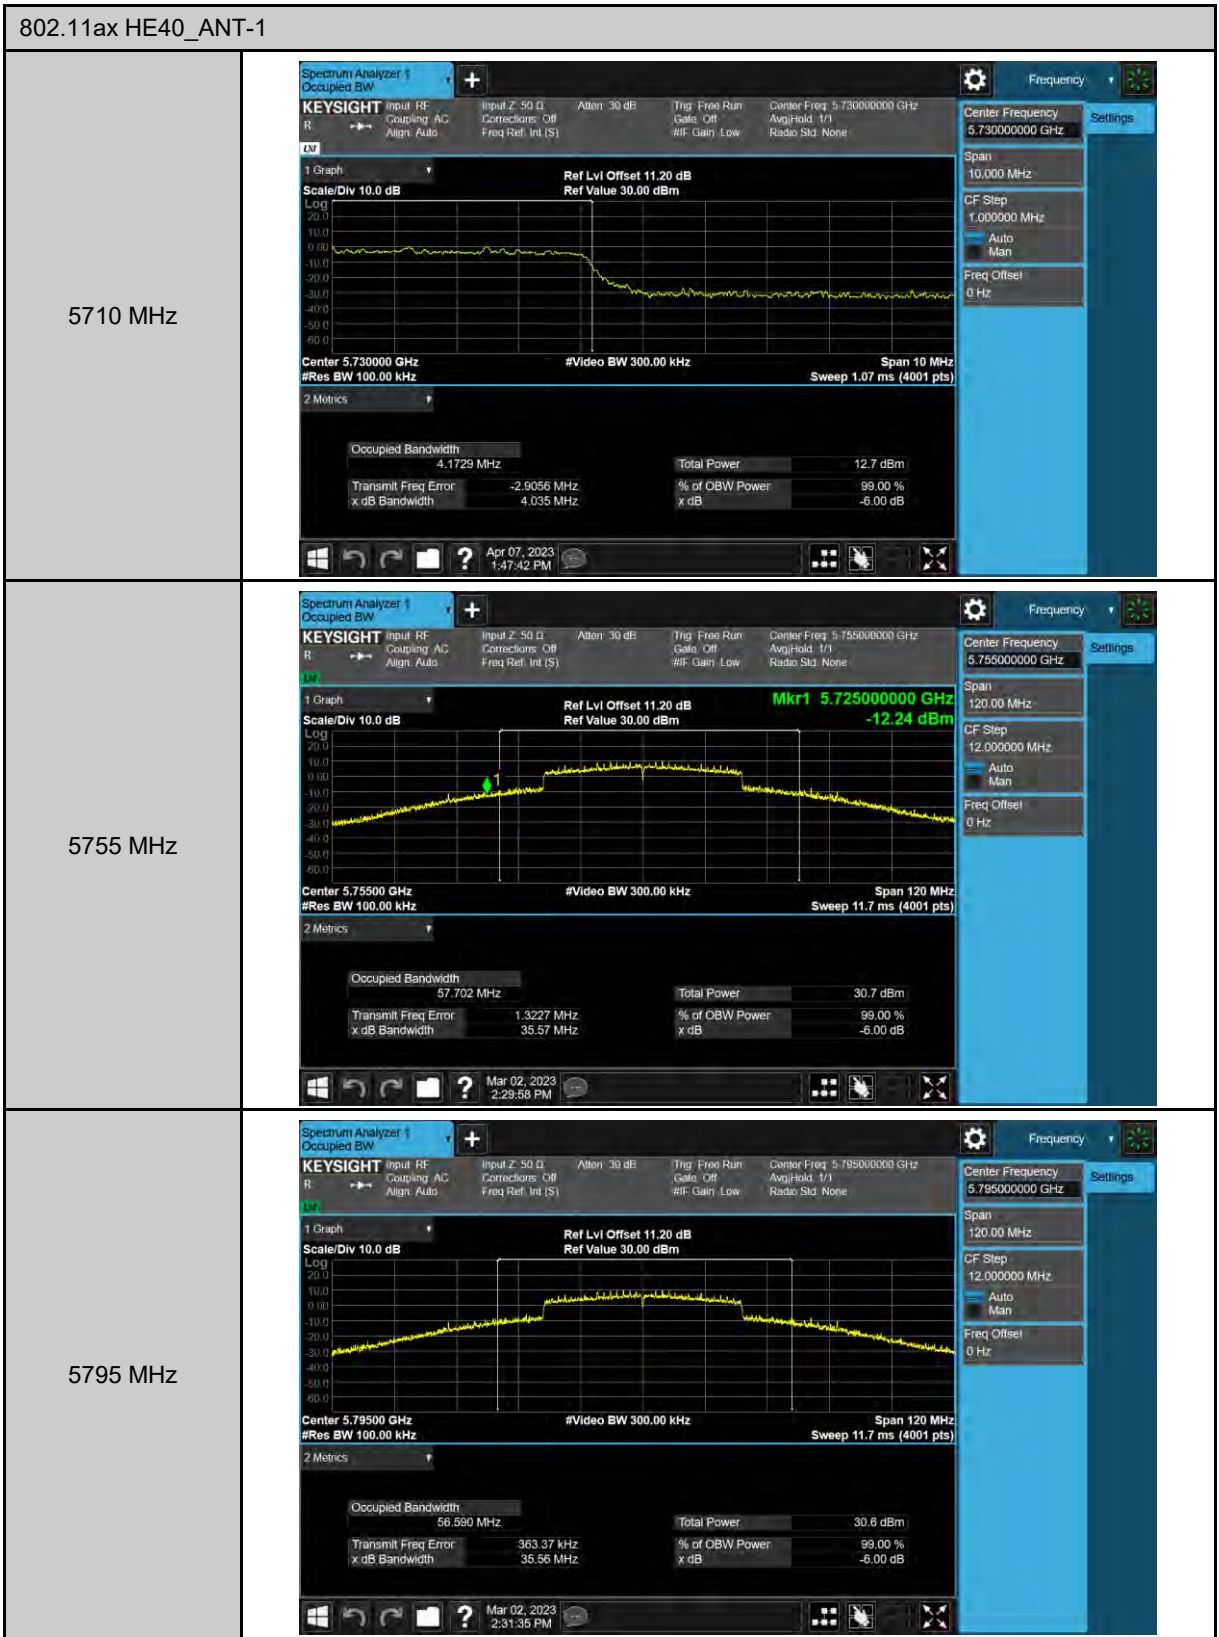

6 dB Bandwidth

99% Occupied Bandwidth