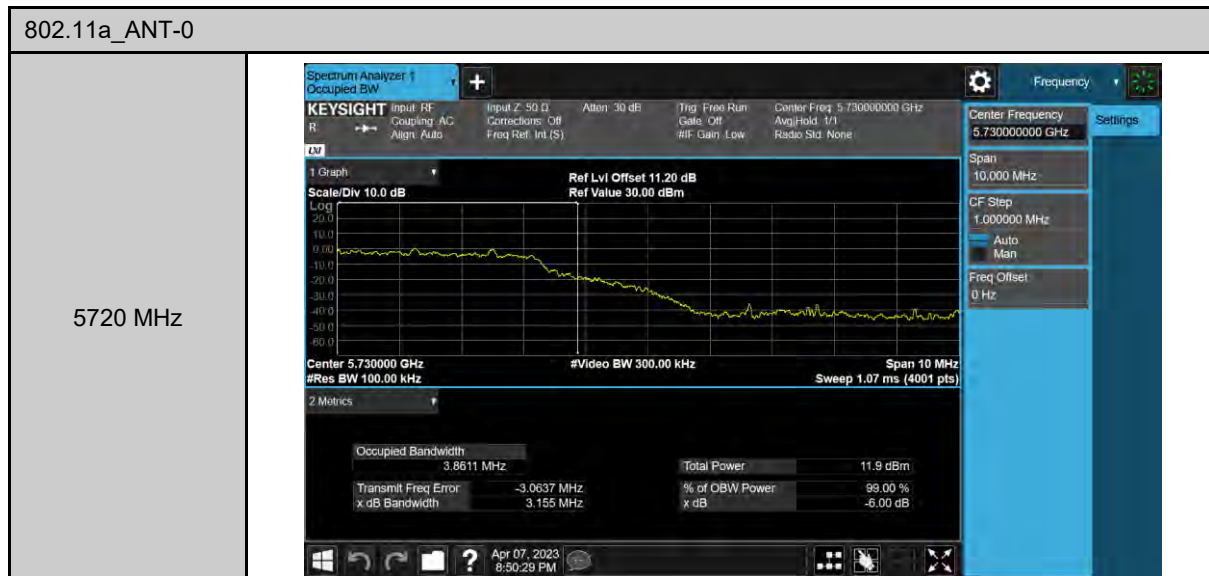

6 dB Bandwidth

99% Occupied Bandwidth