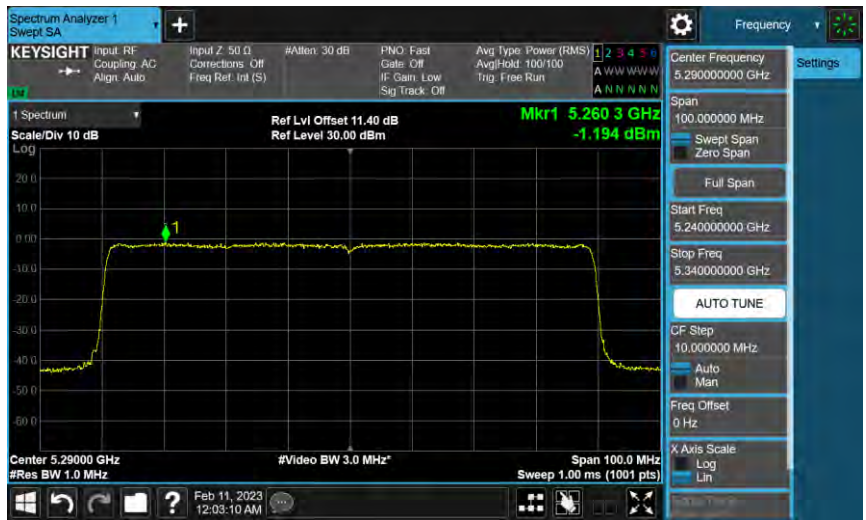

5210 MHz

5290 MHz

802.11ax HE160_ANT-3

5250 MHz

5250 MHz

26 dB Bandwidth

802.11ax HE20_ANT-0													
5180 MHz	<p>Center Frequency: 5.180000000 GHz Span: 80.000 MHz CF Step: 8.000000 MHz #Res BW: 390.00 kHz #Video BW: 1.2000 MHz Sweep: 1.07 ms (4001 pts)</p> <table border="1"> <tr> <td>Occupied Bandwidth</td> <td>19.074 MHz</td> <td>Total Power</td> <td>28.1 dBm</td> </tr> <tr> <td>Transmit Freq Error</td> <td>9.079 kHz</td> <td>% of OBW Power</td> <td>99.00 %</td> </tr> <tr> <td>x dB Bandwidth</td> <td>21.29 MHz</td> <td>x dB</td> <td>-26.00 dB</td> </tr> </table>	Occupied Bandwidth	19.074 MHz	Total Power	28.1 dBm	Transmit Freq Error	9.079 kHz	% of OBW Power	99.00 %	x dB Bandwidth	21.29 MHz	x dB	-26.00 dB
Occupied Bandwidth	19.074 MHz	Total Power	28.1 dBm										
Transmit Freq Error	9.079 kHz	% of OBW Power	99.00 %										
x dB Bandwidth	21.29 MHz	x dB	-26.00 dB										
5200 MHz	<p>Center Frequency: 5.200000000 GHz Span: 80.000 MHz CF Step: 8.000000 MHz #Res BW: 390.00 kHz #Video BW: 1.2000 MHz Sweep: 1.07 ms (4001 pts)</p> <table border="1"> <tr> <td>Occupied Bandwidth</td> <td>19.153 MHz</td> <td>Total Power</td> <td>29.2 dBm</td> </tr> <tr> <td>Transmit Freq Error</td> <td>54.163 kHz</td> <td>% of OBW Power</td> <td>99.00 %</td> </tr> <tr> <td>x dB Bandwidth</td> <td>21.69 MHz</td> <td>x dB</td> <td>-26.00 dB</td> </tr> </table>	Occupied Bandwidth	19.153 MHz	Total Power	29.2 dBm	Transmit Freq Error	54.163 kHz	% of OBW Power	99.00 %	x dB Bandwidth	21.69 MHz	x dB	-26.00 dB
Occupied Bandwidth	19.153 MHz	Total Power	29.2 dBm										
Transmit Freq Error	54.163 kHz	% of OBW Power	99.00 %										
x dB Bandwidth	21.69 MHz	x dB	-26.00 dB										
5240 MHz	<p>Center Frequency: 5.240000000 GHz Span: 80.000 MHz CF Step: 8.000000 MHz #Res BW: 390.00 kHz #Video BW: 1.2000 MHz Sweep: 1.07 ms (4001 pts)</p> <table border="1"> <tr> <td>Occupied Bandwidth</td> <td>19.208 MHz</td> <td>Total Power</td> <td>29.9 dBm</td> </tr> <tr> <td>Transmit Freq Error</td> <td>35.558 kHz</td> <td>% of OBW Power</td> <td>99.00 %</td> </tr> <tr> <td>x dB Bandwidth</td> <td>22.20 MHz</td> <td>x dB</td> <td>-26.00 dB</td> </tr> </table>	Occupied Bandwidth	19.208 MHz	Total Power	29.9 dBm	Transmit Freq Error	35.558 kHz	% of OBW Power	99.00 %	x dB Bandwidth	22.20 MHz	x dB	-26.00 dB
Occupied Bandwidth	19.208 MHz	Total Power	29.9 dBm										
Transmit Freq Error	35.558 kHz	% of OBW Power	99.00 %										
x dB Bandwidth	22.20 MHz	x dB	-26.00 dB										