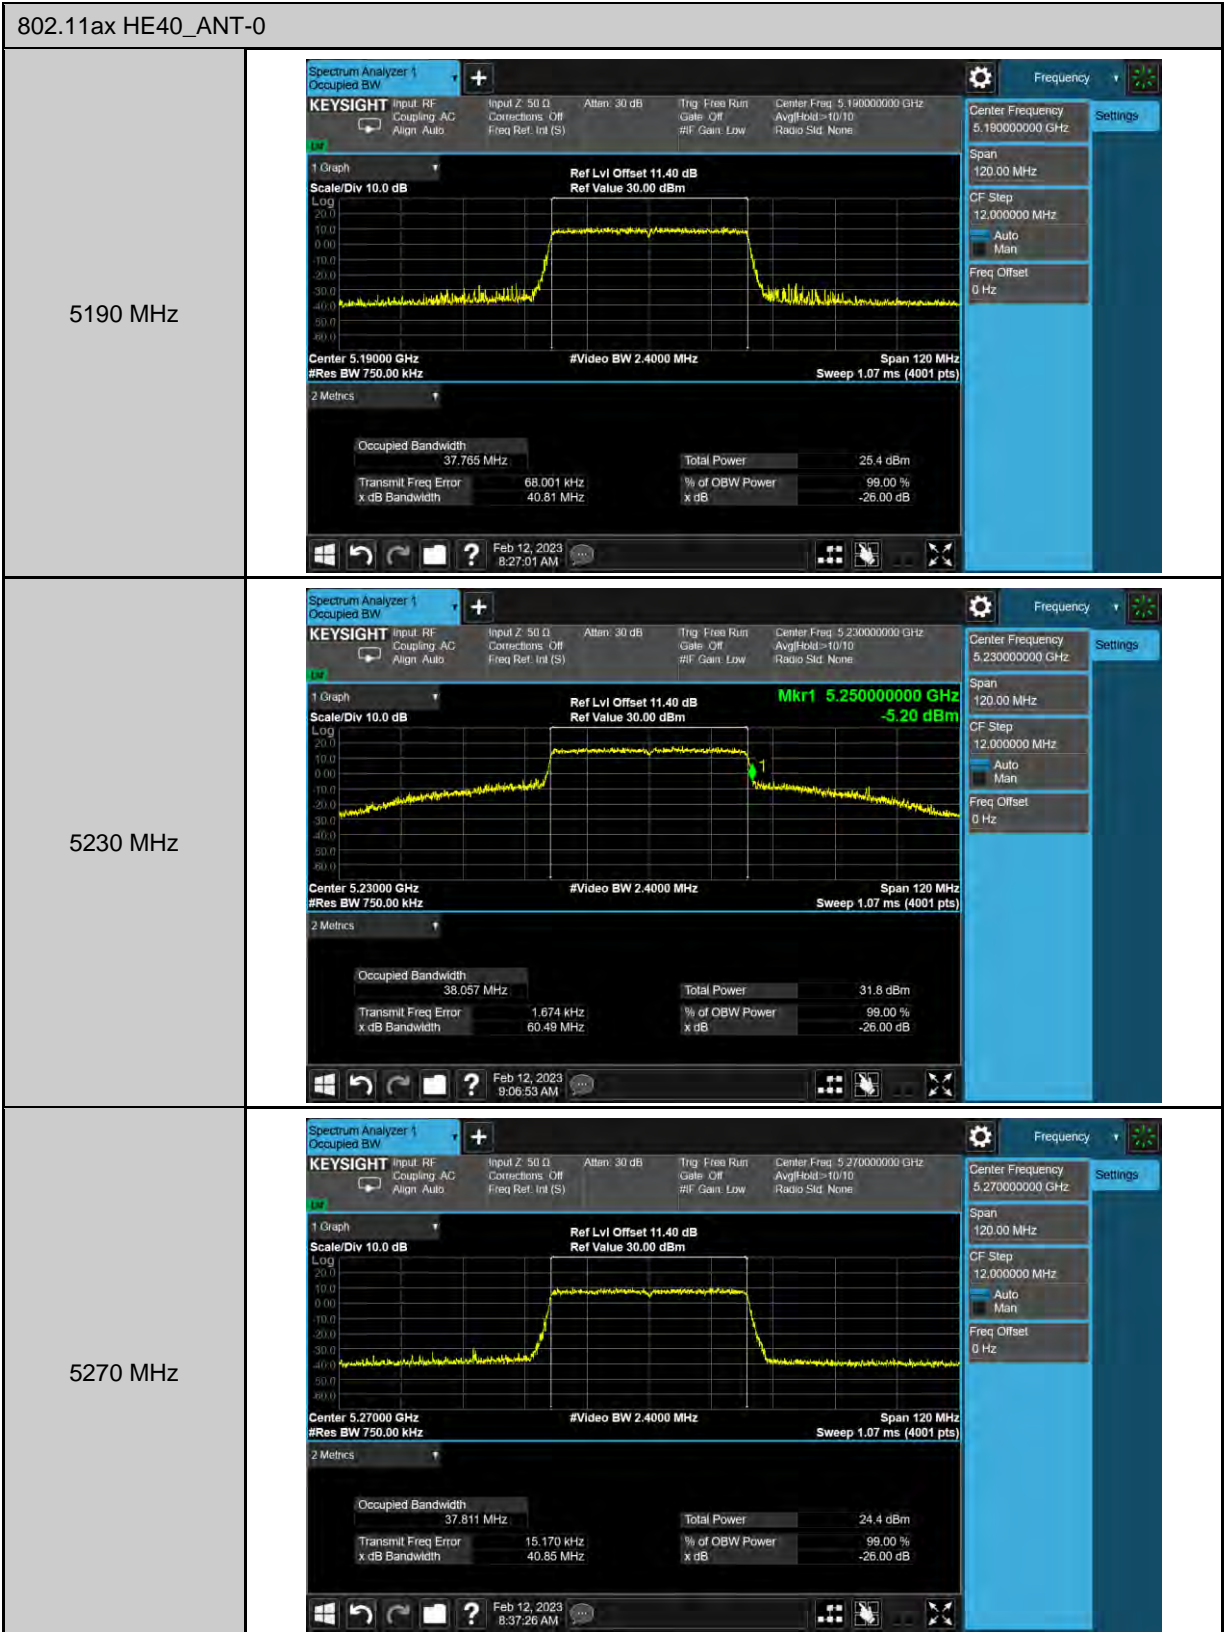

5210 MHz

5290 MHz

802.11ax HE160_ANT-3

5250 MHz

5250 MHz

26 dB Bandwidth

802.11ax HE20_ANT-0													
5180 MHz	<p>Center Frequency: 5.180000000 GHz Span: 80.000 MHz CF Step: 8.000000 MHz #Res BW: 390.00 kHz #Video BW: 1.2000 MHz Sweep: 1.07 ms (4001 pts)</p> <table border="1"> <tr> <td>Occupied Bandwidth</td> <td>19.074 MHz</td> <td>Total Power</td> <td>28.1 dBm</td> </tr> <tr> <td>Transmit Freq Error</td> <td>9.079 kHz</td> <td>% of OBW Power</td> <td>99.00 %</td> </tr> <tr> <td>x dB Bandwidth</td> <td>21.29 MHz</td> <td>x dB</td> <td>-26.00 dB</td> </tr> </table>	Occupied Bandwidth	19.074 MHz	Total Power	28.1 dBm	Transmit Freq Error	9.079 kHz	% of OBW Power	99.00 %	x dB Bandwidth	21.29 MHz	x dB	-26.00 dB
Occupied Bandwidth	19.074 MHz	Total Power	28.1 dBm										
Transmit Freq Error	9.079 kHz	% of OBW Power	99.00 %										
x dB Bandwidth	21.29 MHz	x dB	-26.00 dB										
5200 MHz	<p>Center Frequency: 5.200000000 GHz Span: 80.000 MHz CF Step: 8.000000 MHz #Res BW: 390.00 kHz #Video BW: 1.2000 MHz Sweep: 1.07 ms (4001 pts)</p> <table border="1"> <tr> <td>Occupied Bandwidth</td> <td>19.153 MHz</td> <td>Total Power</td> <td>29.2 dBm</td> </tr> <tr> <td>Transmit Freq Error</td> <td>54.163 kHz</td> <td>% of OBW Power</td> <td>99.00 %</td> </tr> <tr> <td>x dB Bandwidth</td> <td>21.69 MHz</td> <td>x dB</td> <td>-26.00 dB</td> </tr> </table>	Occupied Bandwidth	19.153 MHz	Total Power	29.2 dBm	Transmit Freq Error	54.163 kHz	% of OBW Power	99.00 %	x dB Bandwidth	21.69 MHz	x dB	-26.00 dB
Occupied Bandwidth	19.153 MHz	Total Power	29.2 dBm										
Transmit Freq Error	54.163 kHz	% of OBW Power	99.00 %										
x dB Bandwidth	21.69 MHz	x dB	-26.00 dB										
5240 MHz	<p>Center Frequency: 5.240000000 GHz Span: 80.000 MHz CF Step: 8.000000 MHz #Res BW: 390.00 kHz #Video BW: 1.2000 MHz Sweep: 1.07 ms (4001 pts)</p> <table border="1"> <tr> <td>Occupied Bandwidth</td> <td>19.208 MHz</td> <td>Total Power</td> <td>29.9 dBm</td> </tr> <tr> <td>Transmit Freq Error</td> <td>35.558 kHz</td> <td>% of OBW Power</td> <td>99.00 %</td> </tr> <tr> <td>x dB Bandwidth</td> <td>22.20 MHz</td> <td>x dB</td> <td>-26.00 dB</td> </tr> </table>	Occupied Bandwidth	19.208 MHz	Total Power	29.9 dBm	Transmit Freq Error	35.558 kHz	% of OBW Power	99.00 %	x dB Bandwidth	22.20 MHz	x dB	-26.00 dB
Occupied Bandwidth	19.208 MHz	Total Power	29.9 dBm										
Transmit Freq Error	35.558 kHz	% of OBW Power	99.00 %										
x dB Bandwidth	22.20 MHz	x dB	-26.00 dB										