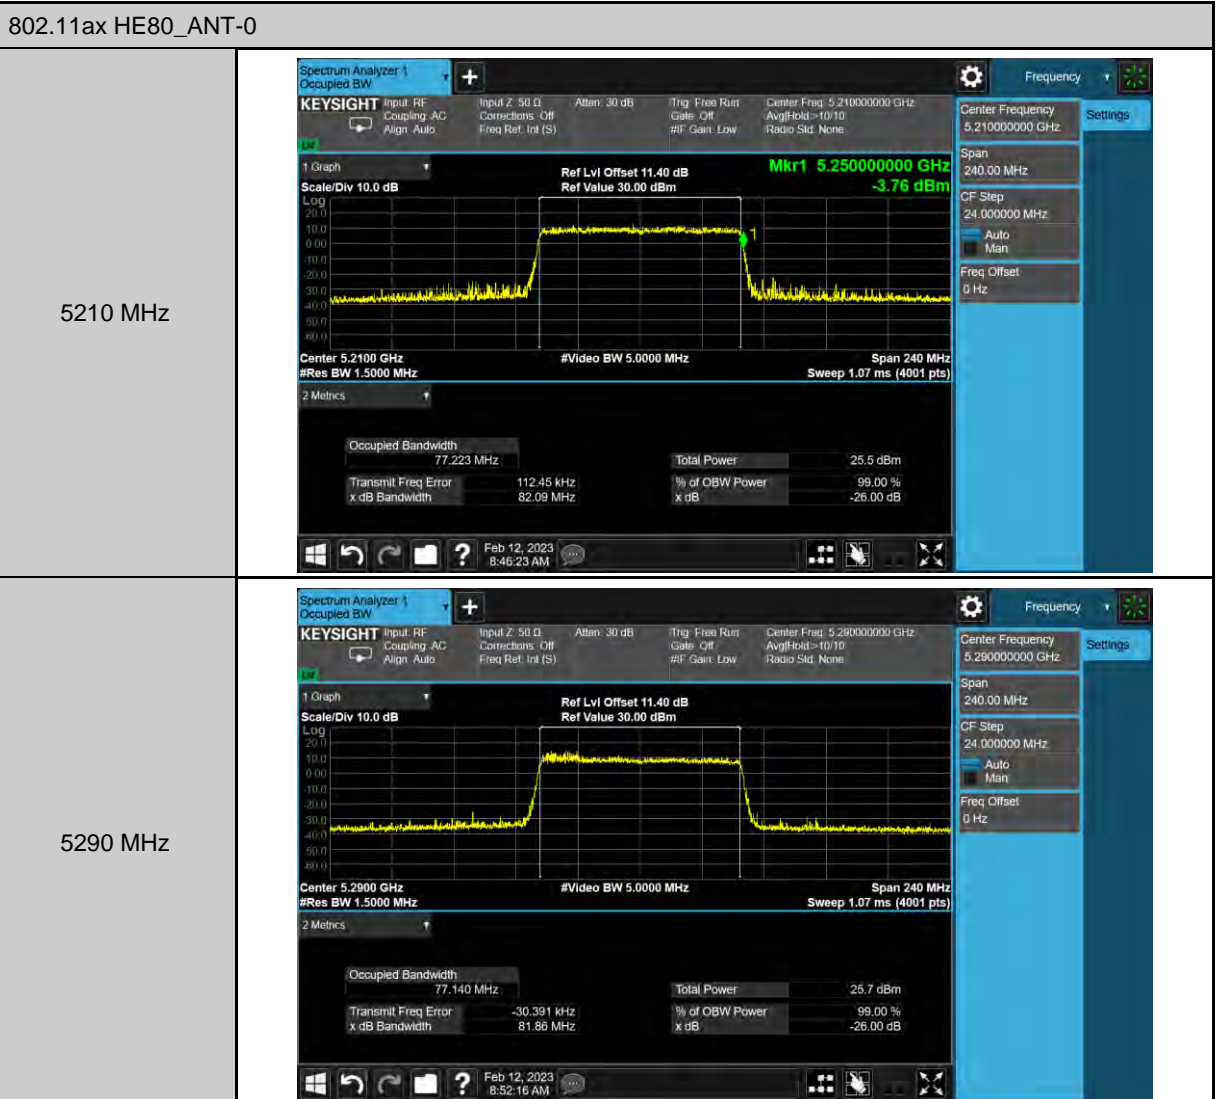

5210 MHz

5290 MHz

802.11ax HE160_ANT-3

5250 MHz

5250 MHz

26 dB Bandwidth

802.11ax HE20_ANT-0													
5180 MHz	<p>Center Frequency: 5.180000000 GHz Span: 80.000 MHz CF Step: 8.000000 MHz #Res BW: 390.00 kHz #Video BW: 1.2000 MHz Sweep: 1.07 ms (4001 pts)</p> <table border="1"> <tr> <td>Occupied Bandwidth</td> <td>19.074 MHz</td> <td>Total Power</td> <td>28.1 dBm</td> </tr> <tr> <td>Transmit Freq Error</td> <td>9.079 kHz</td> <td>% of OBW Power</td> <td>99.00 %</td> </tr> <tr> <td>x dB Bandwidth</td> <td>21.29 MHz</td> <td>x dB</td> <td>-26.00 dB</td> </tr> </table>	Occupied Bandwidth	19.074 MHz	Total Power	28.1 dBm	Transmit Freq Error	9.079 kHz	% of OBW Power	99.00 %	x dB Bandwidth	21.29 MHz	x dB	-26.00 dB
Occupied Bandwidth	19.074 MHz	Total Power	28.1 dBm										
Transmit Freq Error	9.079 kHz	% of OBW Power	99.00 %										
x dB Bandwidth	21.29 MHz	x dB	-26.00 dB										
5200 MHz	<p>Center Frequency: 5.200000000 GHz Span: 80.000 MHz CF Step: 8.000000 MHz #Res BW: 390.00 kHz #Video BW: 1.2000 MHz Sweep: 1.07 ms (4001 pts)</p> <table border="1"> <tr> <td>Occupied Bandwidth</td> <td>19.153 MHz</td> <td>Total Power</td> <td>29.2 dBm</td> </tr> <tr> <td>Transmit Freq Error</td> <td>54.163 kHz</td> <td>% of OBW Power</td> <td>99.00 %</td> </tr> <tr> <td>x dB Bandwidth</td> <td>21.69 MHz</td> <td>x dB</td> <td>-26.00 dB</td> </tr> </table>	Occupied Bandwidth	19.153 MHz	Total Power	29.2 dBm	Transmit Freq Error	54.163 kHz	% of OBW Power	99.00 %	x dB Bandwidth	21.69 MHz	x dB	-26.00 dB
Occupied Bandwidth	19.153 MHz	Total Power	29.2 dBm										
Transmit Freq Error	54.163 kHz	% of OBW Power	99.00 %										
x dB Bandwidth	21.69 MHz	x dB	-26.00 dB										
5240 MHz	<p>Center Frequency: 5.240000000 GHz Span: 80.000 MHz CF Step: 8.000000 MHz #Res BW: 390.00 kHz #Video BW: 1.2000 MHz Sweep: 1.07 ms (4001 pts)</p> <table border="1"> <tr> <td>Occupied Bandwidth</td> <td>19.208 MHz</td> <td>Total Power</td> <td>29.9 dBm</td> </tr> <tr> <td>Transmit Freq Error</td> <td>35.558 kHz</td> <td>% of OBW Power</td> <td>99.00 %</td> </tr> <tr> <td>x dB Bandwidth</td> <td>22.20 MHz</td> <td>x dB</td> <td>-26.00 dB</td> </tr> </table>	Occupied Bandwidth	19.208 MHz	Total Power	29.9 dBm	Transmit Freq Error	35.558 kHz	% of OBW Power	99.00 %	x dB Bandwidth	22.20 MHz	x dB	-26.00 dB
Occupied Bandwidth	19.208 MHz	Total Power	29.9 dBm										
Transmit Freq Error	35.558 kHz	% of OBW Power	99.00 %										
x dB Bandwidth	22.20 MHz	x dB	-26.00 dB										