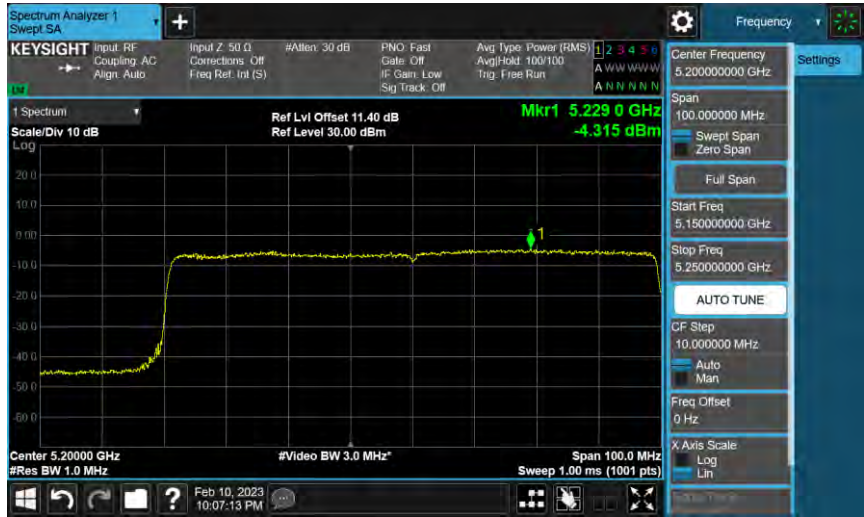

5210 MHz

5290 MHz

802.11ax HE160_ANT-3

5250 MHz

5250 MHz

26 dB Bandwidth

802.11ax HE20_ANT-0													
5180 MHz	<p>Center Frequency: 5.180000000 GHz Span: 80.000 MHz CF Step: 8.000000 MHz #Res BW: 390.00 kHz #Video BW: 1.2000 MHz Sweep: 1.07 ms (4001 pts)</p> <table border="1"> <tr> <td>Occupied Bandwidth</td> <td>19.074 MHz</td> <td>Total Power</td> <td>28.1 dBm</td> </tr> <tr> <td>Transmit Freq Error</td> <td>9.079 kHz</td> <td>% of OBW Power</td> <td>99.00 %</td> </tr> <tr> <td>x dB Bandwidth</td> <td>21.29 MHz</td> <td>x dB</td> <td>-26.00 dB</td> </tr> </table>	Occupied Bandwidth	19.074 MHz	Total Power	28.1 dBm	Transmit Freq Error	9.079 kHz	% of OBW Power	99.00 %	x dB Bandwidth	21.29 MHz	x dB	-26.00 dB
Occupied Bandwidth	19.074 MHz	Total Power	28.1 dBm										
Transmit Freq Error	9.079 kHz	% of OBW Power	99.00 %										
x dB Bandwidth	21.29 MHz	x dB	-26.00 dB										
5200 MHz	<p>Center Frequency: 5.200000000 GHz Span: 80.000 MHz CF Step: 8.000000 MHz #Res BW: 390.00 kHz #Video BW: 1.2000 MHz Sweep: 1.07 ms (4001 pts)</p> <table border="1"> <tr> <td>Occupied Bandwidth</td> <td>19.153 MHz</td> <td>Total Power</td> <td>29.2 dBm</td> </tr> <tr> <td>Transmit Freq Error</td> <td>54.163 kHz</td> <td>% of OBW Power</td> <td>99.00 %</td> </tr> <tr> <td>x dB Bandwidth</td> <td>21.69 MHz</td> <td>x dB</td> <td>-26.00 dB</td> </tr> </table>	Occupied Bandwidth	19.153 MHz	Total Power	29.2 dBm	Transmit Freq Error	54.163 kHz	% of OBW Power	99.00 %	x dB Bandwidth	21.69 MHz	x dB	-26.00 dB
Occupied Bandwidth	19.153 MHz	Total Power	29.2 dBm										
Transmit Freq Error	54.163 kHz	% of OBW Power	99.00 %										
x dB Bandwidth	21.69 MHz	x dB	-26.00 dB										
5240 MHz	<p>Center Frequency: 5.240000000 GHz Span: 80.000 MHz CF Step: 8.000000 MHz #Res BW: 390.00 kHz #Video BW: 1.2000 MHz Sweep: 1.07 ms (4001 pts)</p> <table border="1"> <tr> <td>Occupied Bandwidth</td> <td>19.208 MHz</td> <td>Total Power</td> <td>29.9 dBm</td> </tr> <tr> <td>Transmit Freq Error</td> <td>35.558 kHz</td> <td>% of OBW Power</td> <td>99.00 %</td> </tr> <tr> <td>x dB Bandwidth</td> <td>22.20 MHz</td> <td>x dB</td> <td>-26.00 dB</td> </tr> </table>	Occupied Bandwidth	19.208 MHz	Total Power	29.9 dBm	Transmit Freq Error	35.558 kHz	% of OBW Power	99.00 %	x dB Bandwidth	22.20 MHz	x dB	-26.00 dB
Occupied Bandwidth	19.208 MHz	Total Power	29.9 dBm										
Transmit Freq Error	35.558 kHz	% of OBW Power	99.00 %										
x dB Bandwidth	22.20 MHz	x dB	-26.00 dB										