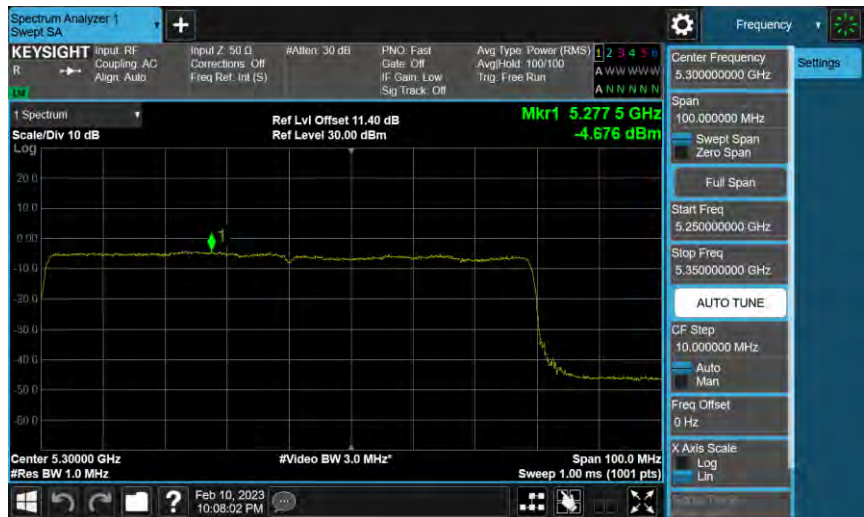

5210 MHz

5290 MHz

802.11ax HE160_ANT-3

5250 MHz

5250 MHz

26 dB Bandwidth

802.11ax HE20_ANT-0													
5180 MHz	<p>Center Frequency: 5.180000000 GHz Span: 80.000 MHz CF Step: 8.000000 MHz #Res BW: 390.00 kHz #Video BW: 1.2000 MHz Sweep: 1.07 ms (4001 pts)</p> <table border="1"> <tr> <td>Occupied Bandwidth</td> <td>19.074 MHz</td> <td>Total Power</td> <td>28.1 dBm</td> </tr> <tr> <td>Transmit Freq Error</td> <td>9.079 kHz</td> <td>% of OBW Power</td> <td>99.00 %</td> </tr> <tr> <td>x dB Bandwidth</td> <td>21.29 MHz</td> <td>x dB</td> <td>-26.00 dB</td> </tr> </table>	Occupied Bandwidth	19.074 MHz	Total Power	28.1 dBm	Transmit Freq Error	9.079 kHz	% of OBW Power	99.00 %	x dB Bandwidth	21.29 MHz	x dB	-26.00 dB
Occupied Bandwidth	19.074 MHz	Total Power	28.1 dBm										
Transmit Freq Error	9.079 kHz	% of OBW Power	99.00 %										
x dB Bandwidth	21.29 MHz	x dB	-26.00 dB										
5200 MHz	<p>Center Frequency: 5.200000000 GHz Span: 80.000 MHz CF Step: 8.000000 MHz #Res BW: 390.00 kHz #Video BW: 1.2000 MHz Sweep: 1.07 ms (4001 pts)</p> <table border="1"> <tr> <td>Occupied Bandwidth</td> <td>19.153 MHz</td> <td>Total Power</td> <td>29.2 dBm</td> </tr> <tr> <td>Transmit Freq Error</td> <td>54.163 kHz</td> <td>% of OBW Power</td> <td>99.00 %</td> </tr> <tr> <td>x dB Bandwidth</td> <td>21.69 MHz</td> <td>x dB</td> <td>-26.00 dB</td> </tr> </table>	Occupied Bandwidth	19.153 MHz	Total Power	29.2 dBm	Transmit Freq Error	54.163 kHz	% of OBW Power	99.00 %	x dB Bandwidth	21.69 MHz	x dB	-26.00 dB
Occupied Bandwidth	19.153 MHz	Total Power	29.2 dBm										
Transmit Freq Error	54.163 kHz	% of OBW Power	99.00 %										
x dB Bandwidth	21.69 MHz	x dB	-26.00 dB										
5240 MHz	<p>Center Frequency: 5.240000000 GHz Span: 80.000 MHz CF Step: 8.000000 MHz #Res BW: 390.00 kHz #Video BW: 1.2000 MHz Sweep: 1.07 ms (4001 pts)</p> <table border="1"> <tr> <td>Occupied Bandwidth</td> <td>19.208 MHz</td> <td>Total Power</td> <td>29.9 dBm</td> </tr> <tr> <td>Transmit Freq Error</td> <td>35.558 kHz</td> <td>% of OBW Power</td> <td>99.00 %</td> </tr> <tr> <td>x dB Bandwidth</td> <td>22.20 MHz</td> <td>x dB</td> <td>-26.00 dB</td> </tr> </table>	Occupied Bandwidth	19.208 MHz	Total Power	29.9 dBm	Transmit Freq Error	35.558 kHz	% of OBW Power	99.00 %	x dB Bandwidth	22.20 MHz	x dB	-26.00 dB
Occupied Bandwidth	19.208 MHz	Total Power	29.9 dBm										
Transmit Freq Error	35.558 kHz	% of OBW Power	99.00 %										
x dB Bandwidth	22.20 MHz	x dB	-26.00 dB										