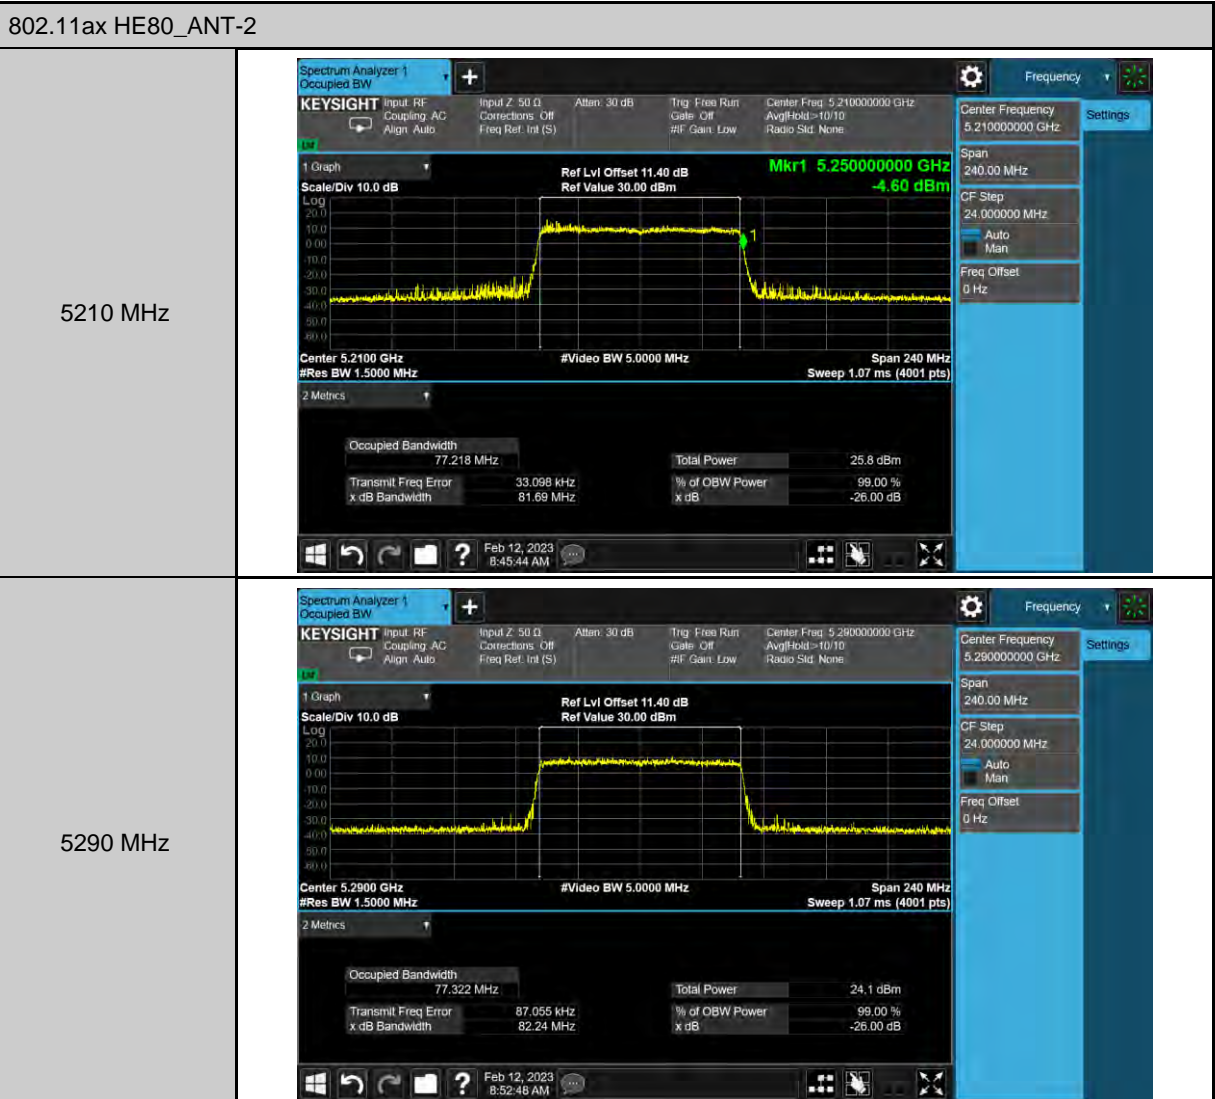

802.11ax HE20_ANT-1	
5180 MHz	<p>Center Frequency: 5.180000000 GHz Span: 80.000 MHz CF Step: 8.000000 MHz Freq Offset: 0 Hz</p> <p>Occupied Bandwidth: 19.162 MHz Total Power: 28.6 dBm Transmit Freq Error: 3.902 kHz % of OBW Power: 99.00 % x dB Bandwidth: 21.69 MHz x dB: -26.00 dB</p>
5200 MHz	<p>Center Frequency: 5.200000000 GHz Span: 80.000 MHz CF Step: 8.000000 MHz Freq Offset: 0 Hz</p> <p>Occupied Bandwidth: 19.118 MHz Total Power: 29.1 dBm Transmit Freq Error: 48.307 kHz % of OBW Power: 99.00 % x dB Bandwidth: 21.78 MHz x dB: -26.00 dB</p>
5240 MHz	<p>Center Frequency: 5.240000000 GHz Span: 80.000 MHz CF Step: 8.000000 MHz Freq Offset: 0 Hz</p> <p>Occupied Bandwidth: 19.107 MHz Total Power: 28.2 dBm Transmit Freq Error: 7.741 kHz % of OBW Power: 99.00 % x dB Bandwidth: 22.19 MHz x dB: -26.00 dB</p>