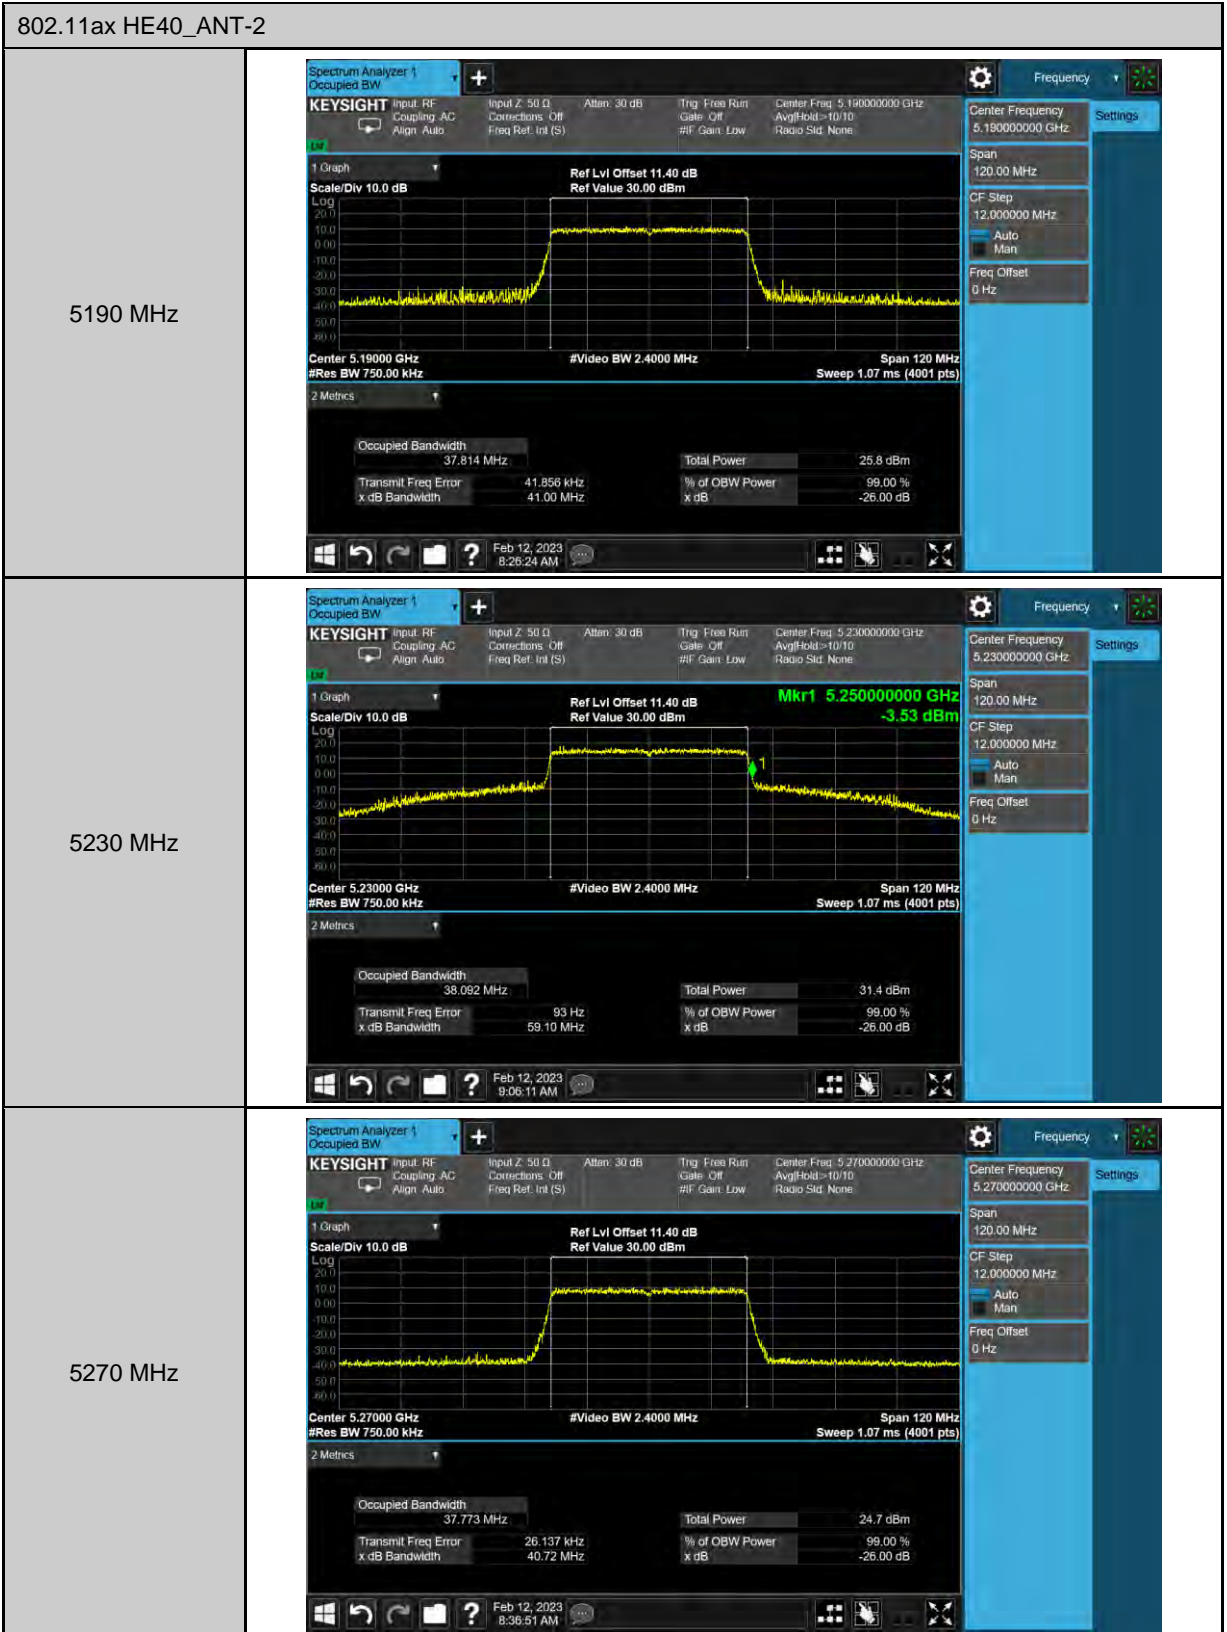

802.11ax HE20_ANT-1	
5180 MHz	<p>Center Frequency: 5.180000000 GHz Span: 80.000 MHz CF Step: 8.000000 MHz Freq Offset: 0 Hz</p> <p>Occupied Bandwidth: 19.162 MHz Total Power: 28.6 dBm Transmit Freq Error: 3.902 kHz % of OBW Power: 99.00 % x dB Bandwidth: 21.69 MHz x dB: -26.00 dB</p>
5200 MHz	<p>Center Frequency: 5.200000000 GHz Span: 80.000 MHz CF Step: 8.000000 MHz Freq Offset: 0 Hz</p> <p>Occupied Bandwidth: 19.118 MHz Total Power: 29.1 dBm Transmit Freq Error: 48.307 kHz % of OBW Power: 99.00 % x dB Bandwidth: 21.78 MHz x dB: -26.00 dB</p>
5240 MHz	<p>Center Frequency: 5.240000000 GHz Span: 80.000 MHz CF Step: 8.000000 MHz Freq Offset: 0 Hz</p> <p>Occupied Bandwidth: 19.107 MHz Total Power: 28.2 dBm Transmit Freq Error: 7.741 kHz % of OBW Power: 99.00 % x dB Bandwidth: 22.19 MHz x dB: -26.00 dB</p>