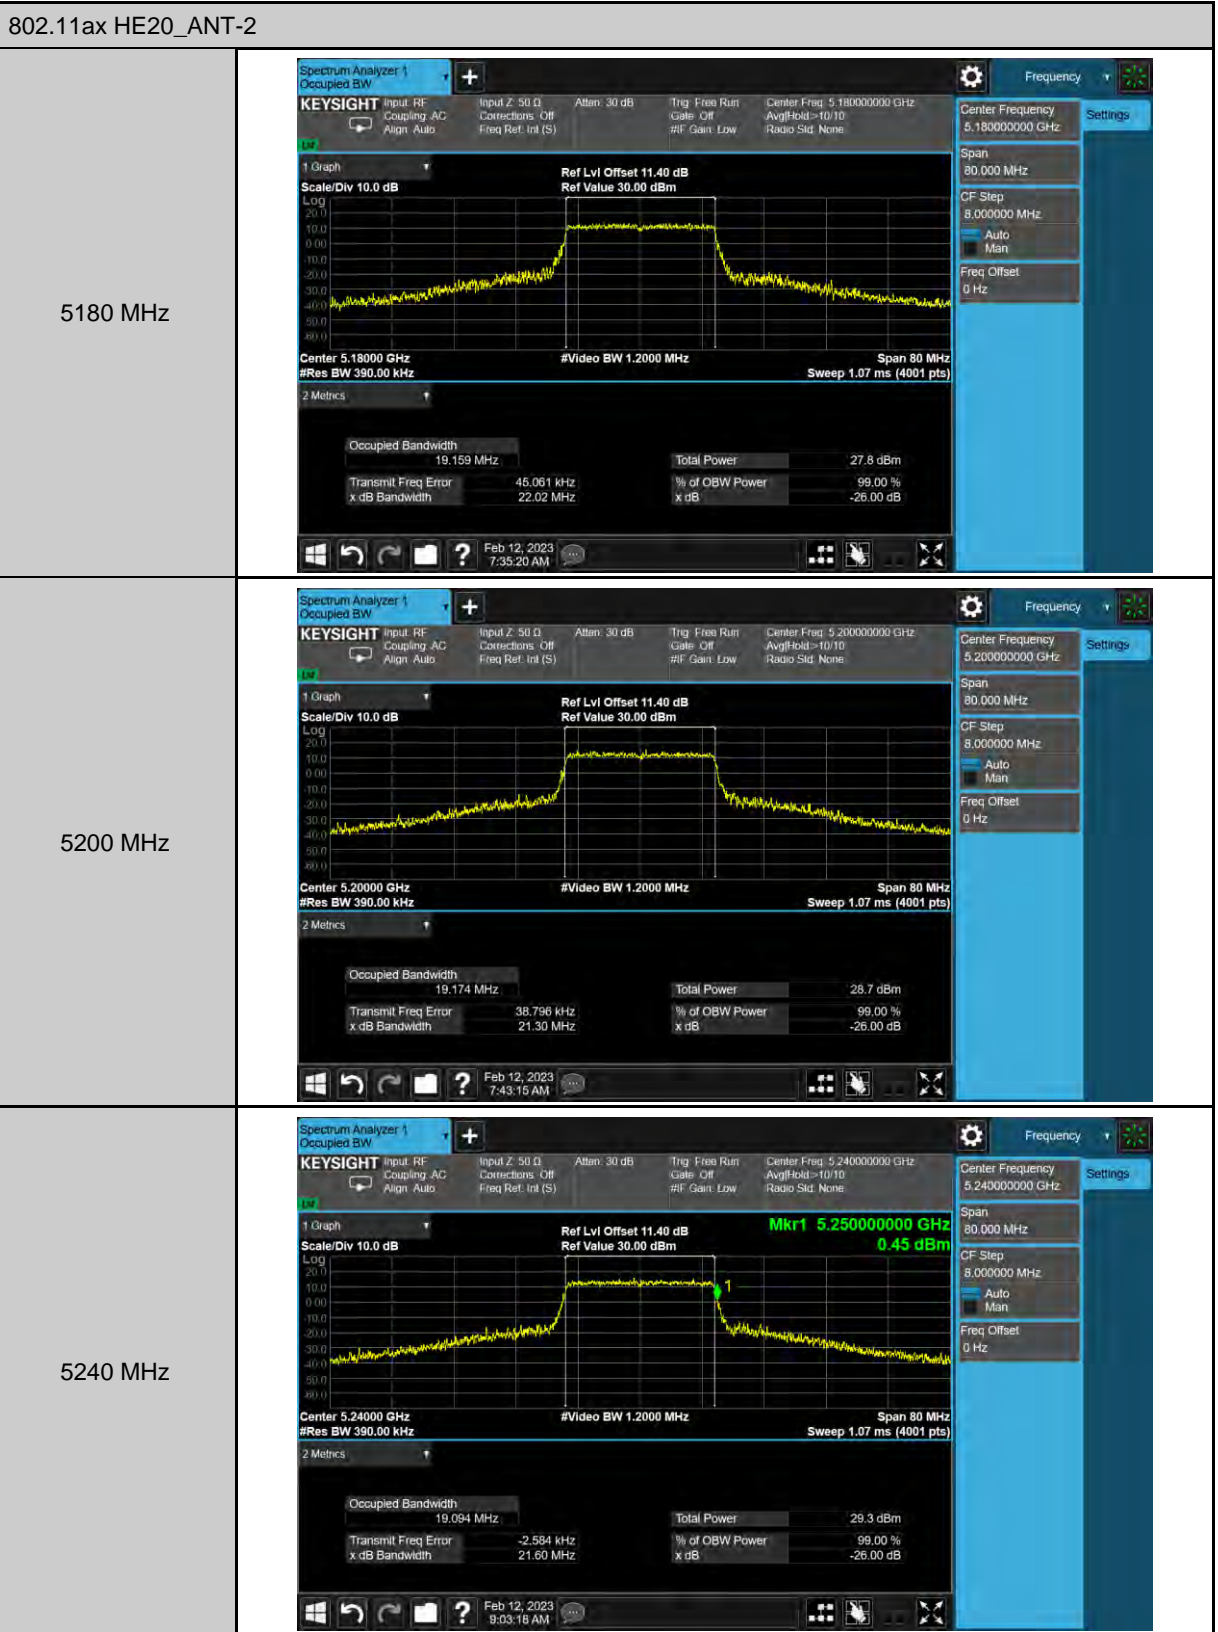

802.11ax HE20_ANT-1	
5180 MHz	<p>Center Frequency: 5.180000000 GHz Span: 80.000 MHz CF Step: 8.000000 MHz Freq Offset: 0 Hz</p> <p>Occupied Bandwidth: 19.162 MHz Total Power: 28.6 dBm Transmit Freq Error: 3.902 kHz % of OBW Power: 99.00 % x dB Bandwidth: 21.69 MHz x dB: -26.00 dB</p>
5200 MHz	<p>Center Frequency: 5.200000000 GHz Span: 80.000 MHz CF Step: 8.000000 MHz Freq Offset: 0 Hz</p> <p>Occupied Bandwidth: 19.118 MHz Total Power: 29.1 dBm Transmit Freq Error: 48.307 kHz % of OBW Power: 99.00 % x dB Bandwidth: 21.78 MHz x dB: -26.00 dB</p>
5240 MHz	<p>Center Frequency: 5.240000000 GHz Span: 80.000 MHz CF Step: 8.000000 MHz Freq Offset: 0 Hz</p> <p>Occupied Bandwidth: 19.107 MHz Total Power: 28.2 dBm Transmit Freq Error: 7.741 kHz % of OBW Power: 99.00 % x dB Bandwidth: 22.19 MHz x dB: -26.00 dB</p>

802.11ax HE20_ANT-3	
5180 MHz	<p>Center Frequency: 5.180000000 GHz Span: 80.000 MHz CF Step: 8.0000000 MHz Freq Offset: 0 Hz</p> <p>Occupied Bandwidth: 19.175 MHz Total Power: 29.1 dBm Transmit Freq Error: 35.124 kHz % of OBW Power: 99.00 % x dB Bandwidth: 21.91 MHz</p>
5200 MHz	<p>Center Frequency: 5.200000000 GHz Span: 80.000 MHz CF Step: 8.0000000 MHz Freq Offset: 0 Hz</p> <p>Occupied Bandwidth: 19.124 MHz Total Power: 28.6 dBm Transmit Freq Error: 22.702 kHz % of OBW Power: 99.00 % x dB Bandwidth: 21.88 MHz</p>
5240 MHz	<p>Center Frequency: 5.240000000 GHz Span: 80.000 MHz CF Step: 8.0000000 MHz Freq Offset: 0 Hz</p> <p>Occupied Bandwidth: 19.198 MHz Total Power: 28.8 dBm Transmit Freq Error: 31.717 kHz % of OBW Power: 99.00 % x dB Bandwidth: 21.63 MHz</p> <p>Mkr1 5.250000000 GHz 0.03 dBm</p>