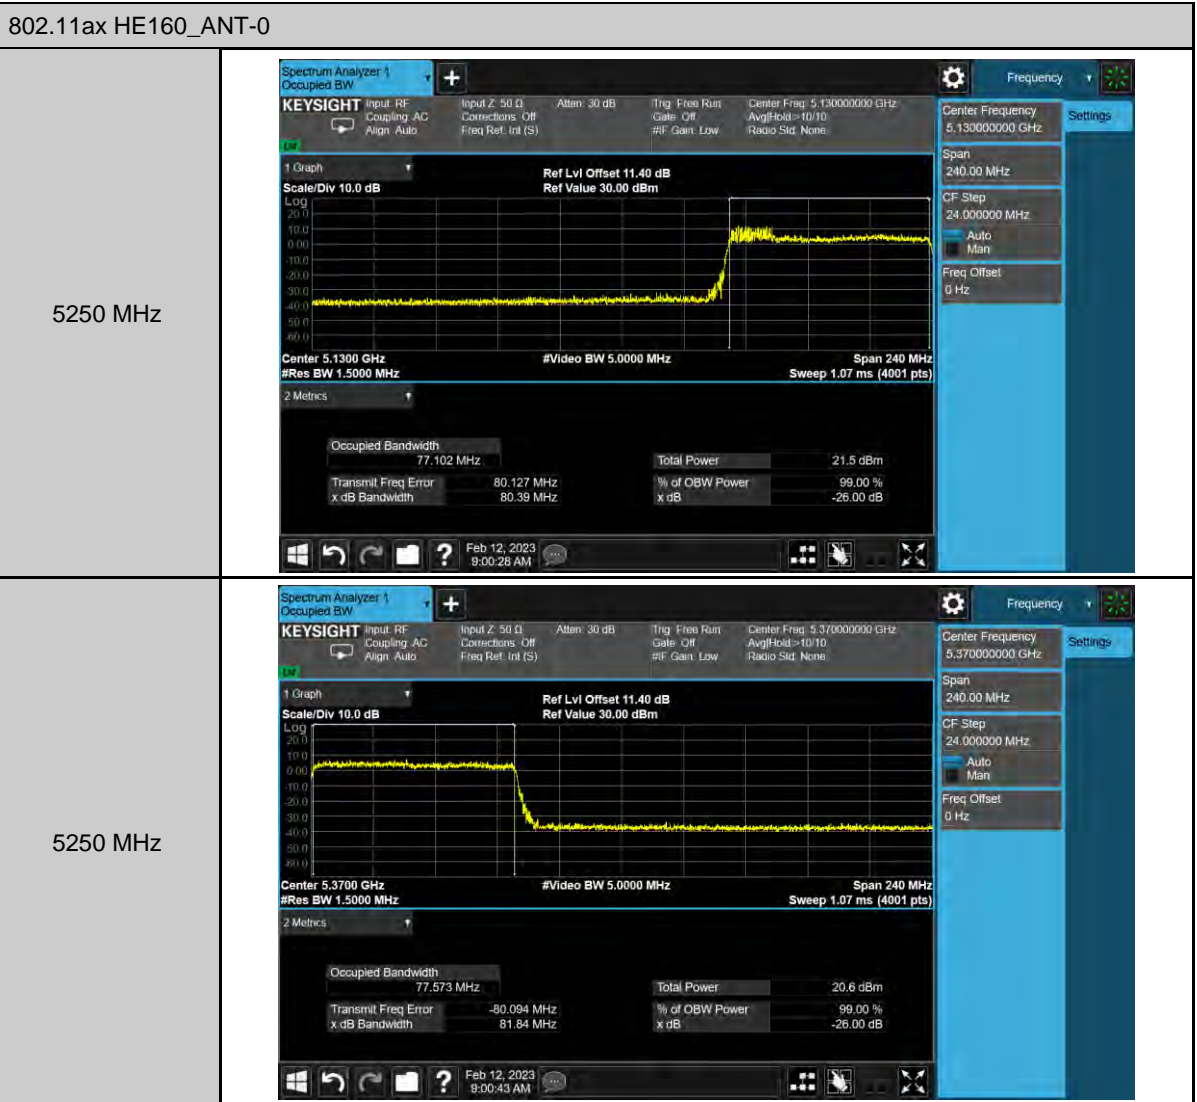

5210 MHz

5290 MHz

802.11ax HE160_ANT-3

5250 MHz

5250 MHz

26 dB Bandwidth

802.11ax HE20_ANT-0													
5180 MHz	<p>Center Frequency: 5.180000000 GHz Span: 80.000 MHz CF Step: 8.000000 MHz #Res BW: 390.00 kHz #Video BW: 1.2000 MHz Sweep: 1.07 ms (4001 pts)</p> <table border="1"> <tr> <td>Occupied Bandwidth</td> <td>19.074 MHz</td> <td>Total Power</td> <td>28.1 dBm</td> </tr> <tr> <td>Transmit Freq Error</td> <td>9.079 kHz</td> <td>% of OBW Power</td> <td>99.00 %</td> </tr> <tr> <td>x dB Bandwidth</td> <td>21.29 MHz</td> <td>x dB</td> <td>-26.00 dB</td> </tr> </table>	Occupied Bandwidth	19.074 MHz	Total Power	28.1 dBm	Transmit Freq Error	9.079 kHz	% of OBW Power	99.00 %	x dB Bandwidth	21.29 MHz	x dB	-26.00 dB
Occupied Bandwidth	19.074 MHz	Total Power	28.1 dBm										
Transmit Freq Error	9.079 kHz	% of OBW Power	99.00 %										
x dB Bandwidth	21.29 MHz	x dB	-26.00 dB										
5200 MHz	<p>Center Frequency: 5.200000000 GHz Span: 80.000 MHz CF Step: 8.000000 MHz #Res BW: 390.00 kHz #Video BW: 1.2000 MHz Sweep: 1.07 ms (4001 pts)</p> <table border="1"> <tr> <td>Occupied Bandwidth</td> <td>19.153 MHz</td> <td>Total Power</td> <td>29.2 dBm</td> </tr> <tr> <td>Transmit Freq Error</td> <td>54.163 kHz</td> <td>% of OBW Power</td> <td>99.00 %</td> </tr> <tr> <td>x dB Bandwidth</td> <td>21.69 MHz</td> <td>x dB</td> <td>-26.00 dB</td> </tr> </table>	Occupied Bandwidth	19.153 MHz	Total Power	29.2 dBm	Transmit Freq Error	54.163 kHz	% of OBW Power	99.00 %	x dB Bandwidth	21.69 MHz	x dB	-26.00 dB
Occupied Bandwidth	19.153 MHz	Total Power	29.2 dBm										
Transmit Freq Error	54.163 kHz	% of OBW Power	99.00 %										
x dB Bandwidth	21.69 MHz	x dB	-26.00 dB										
5240 MHz	<p>Center Frequency: 5.240000000 GHz Span: 80.000 MHz CF Step: 8.000000 MHz #Res BW: 390.00 kHz #Video BW: 1.2000 MHz Sweep: 1.07 ms (4001 pts)</p> <table border="1"> <tr> <td>Occupied Bandwidth</td> <td>19.208 MHz</td> <td>Total Power</td> <td>29.9 dBm</td> </tr> <tr> <td>Transmit Freq Error</td> <td>35.558 kHz</td> <td>% of OBW Power</td> <td>99.00 %</td> </tr> <tr> <td>x dB Bandwidth</td> <td>22.20 MHz</td> <td>x dB</td> <td>-26.00 dB</td> </tr> </table>	Occupied Bandwidth	19.208 MHz	Total Power	29.9 dBm	Transmit Freq Error	35.558 kHz	% of OBW Power	99.00 %	x dB Bandwidth	22.20 MHz	x dB	-26.00 dB
Occupied Bandwidth	19.208 MHz	Total Power	29.9 dBm										
Transmit Freq Error	35.558 kHz	% of OBW Power	99.00 %										
x dB Bandwidth	22.20 MHz	x dB	-26.00 dB										