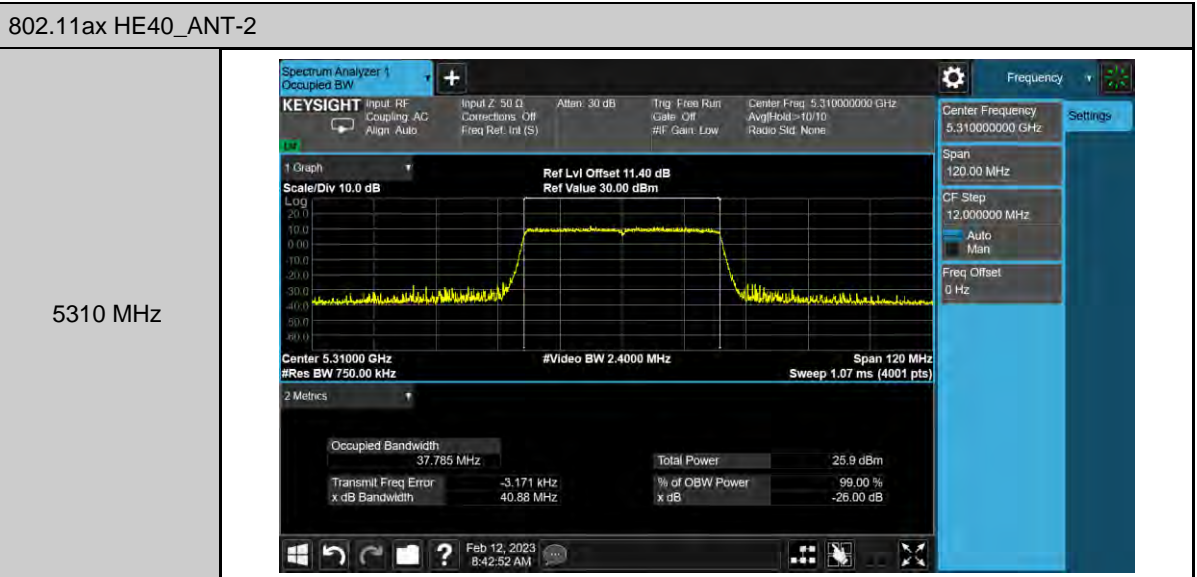

802.11ax HE20_ANT-1	
5180 MHz	<p>Center Frequency: 5.180000000 GHz Span: 80.000 MHz CF Step: 8.000000 MHz Freq Offset: 0 Hz</p> <p>Occupied Bandwidth: 19.162 MHz Total Power: 28.6 dBm Transmit Freq Error: 3.902 kHz % of OBW Power: 99.00 % x dB Bandwidth: 21.69 MHz x dB: -26.00 dB</p>
5200 MHz	<p>Center Frequency: 5.200000000 GHz Span: 80.000 MHz CF Step: 8.000000 MHz Freq Offset: 0 Hz</p> <p>Occupied Bandwidth: 19.118 MHz Total Power: 29.1 dBm Transmit Freq Error: 48.307 kHz % of OBW Power: 99.00 % x dB Bandwidth: 21.78 MHz x dB: -26.00 dB</p>
5240 MHz	<p>Center Frequency: 5.240000000 GHz Span: 80.000 MHz CF Step: 8.000000 MHz Freq Offset: 0 Hz</p> <p>Occupied Bandwidth: 19.107 MHz Total Power: 28.2 dBm Transmit Freq Error: 7.741 kHz % of OBW Power: 99.00 % x dB Bandwidth: 22.19 MHz x dB: -26.00 dB</p>