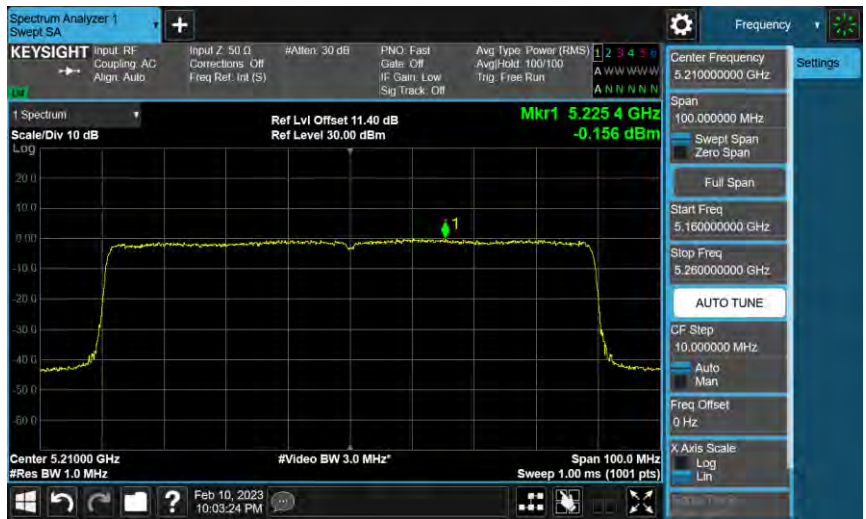

5210 MHz

5290 MHz

802.11ax HE160_ANT-3

5250 MHz

5250 MHz

26 dB Bandwidth

802.11ax HE20_ANT-0													
5180 MHz	<p>Center Frequency: 5.180000000 GHz Span: 80.000 MHz CF Step: 8.000000 MHz #Res BW: 390.00 kHz #Video BW: 1.2000 MHz Sweep: 1.07 ms (4001 pts)</p> <table border="1"> <tr> <td>Occupied Bandwidth</td> <td>19.074 MHz</td> <td>Total Power</td> <td>28.1 dBm</td> </tr> <tr> <td>Transmit Freq Error</td> <td>9.079 kHz</td> <td>% of OBW Power</td> <td>99.00 %</td> </tr> <tr> <td>x dB Bandwidth</td> <td>21.29 MHz</td> <td>x dB</td> <td>-26.00 dB</td> </tr> </table>	Occupied Bandwidth	19.074 MHz	Total Power	28.1 dBm	Transmit Freq Error	9.079 kHz	% of OBW Power	99.00 %	x dB Bandwidth	21.29 MHz	x dB	-26.00 dB
Occupied Bandwidth	19.074 MHz	Total Power	28.1 dBm										
Transmit Freq Error	9.079 kHz	% of OBW Power	99.00 %										
x dB Bandwidth	21.29 MHz	x dB	-26.00 dB										
5200 MHz	<p>Center Frequency: 5.200000000 GHz Span: 80.000 MHz CF Step: 8.000000 MHz #Res BW: 390.00 kHz #Video BW: 1.2000 MHz Sweep: 1.07 ms (4001 pts)</p> <table border="1"> <tr> <td>Occupied Bandwidth</td> <td>19.153 MHz</td> <td>Total Power</td> <td>29.2 dBm</td> </tr> <tr> <td>Transmit Freq Error</td> <td>54.163 kHz</td> <td>% of OBW Power</td> <td>99.00 %</td> </tr> <tr> <td>x dB Bandwidth</td> <td>21.69 MHz</td> <td>x dB</td> <td>-26.00 dB</td> </tr> </table>	Occupied Bandwidth	19.153 MHz	Total Power	29.2 dBm	Transmit Freq Error	54.163 kHz	% of OBW Power	99.00 %	x dB Bandwidth	21.69 MHz	x dB	-26.00 dB
Occupied Bandwidth	19.153 MHz	Total Power	29.2 dBm										
Transmit Freq Error	54.163 kHz	% of OBW Power	99.00 %										
x dB Bandwidth	21.69 MHz	x dB	-26.00 dB										
5240 MHz	<p>Center Frequency: 5.240000000 GHz Span: 80.000 MHz CF Step: 8.000000 MHz #Res BW: 390.00 kHz #Video BW: 1.2000 MHz Sweep: 1.07 ms (4001 pts)</p> <table border="1"> <tr> <td>Occupied Bandwidth</td> <td>19.208 MHz</td> <td>Total Power</td> <td>29.9 dBm</td> </tr> <tr> <td>Transmit Freq Error</td> <td>35.558 kHz</td> <td>% of OBW Power</td> <td>99.00 %</td> </tr> <tr> <td>x dB Bandwidth</td> <td>22.20 MHz</td> <td>x dB</td> <td>-26.00 dB</td> </tr> </table>	Occupied Bandwidth	19.208 MHz	Total Power	29.9 dBm	Transmit Freq Error	35.558 kHz	% of OBW Power	99.00 %	x dB Bandwidth	22.20 MHz	x dB	-26.00 dB
Occupied Bandwidth	19.208 MHz	Total Power	29.9 dBm										
Transmit Freq Error	35.558 kHz	% of OBW Power	99.00 %										
x dB Bandwidth	22.20 MHz	x dB	-26.00 dB										