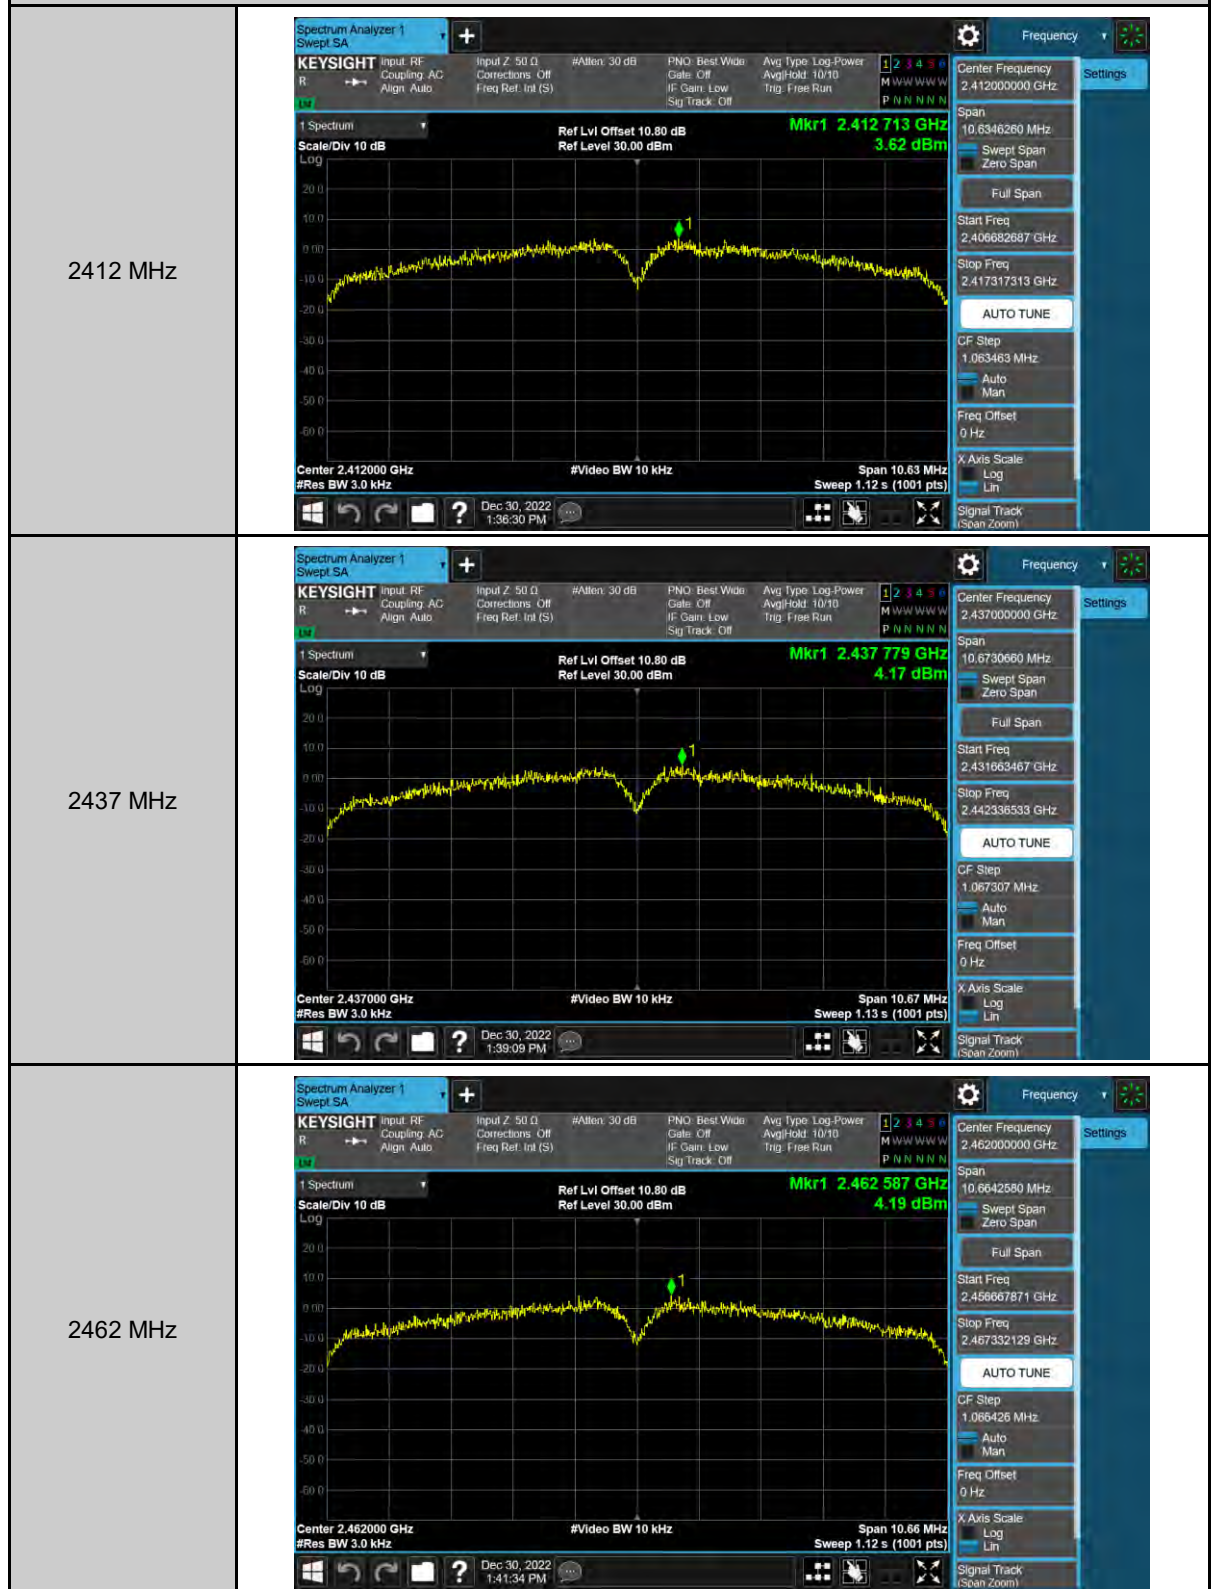

2462 MHz

99% Occupied Bandwidth

Maximum Power Spectral Density

802.11b_ANT-0

802.11ax HE40_ANT-0

2422 MHz

2437 MHz

2452 MHz

802.11ax HE40_ANT-1

2422 MHz

2437 MHz

2452 MHz

2x2_Beamforming on

Duty cycle

Out of Band Conducted Spurious Emission

802.11ax HE20_ANT-0