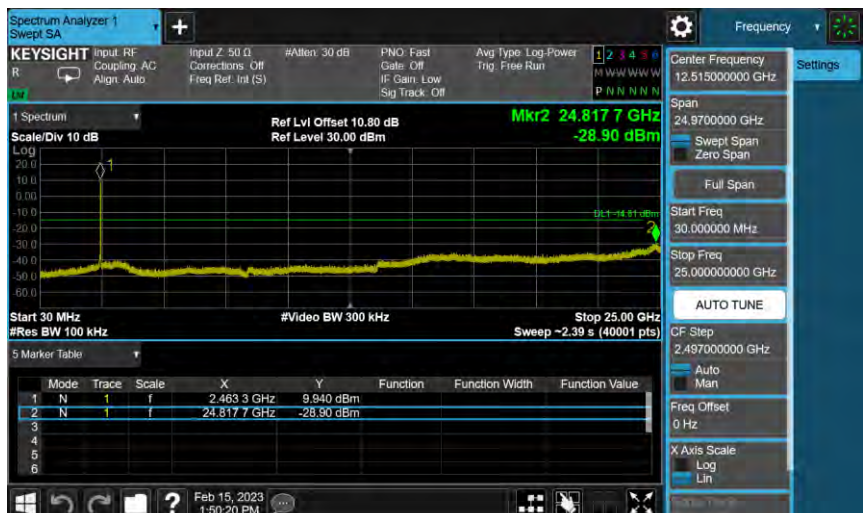

802.11ax HE40_ANT-1

2422 MHz

2437 MHz

2452 MHz

2x2_Beamforming on

Duty cycle

Out of Band Conducted Spurious Emission

802.11ax HE20_ANT-0

2412 MHz

2437 MHz

2462 MHz

802.11ax HE40_ANT-0

2422 MHz

2437 MHz

2452 MHz

802.11ax HE20_ANT-1

2412 MHz

2437 MHz

2462 MHz

802.11ax HE40_ANT-1

2422 MHz

2437 MHz

2452 MHz

Reference level