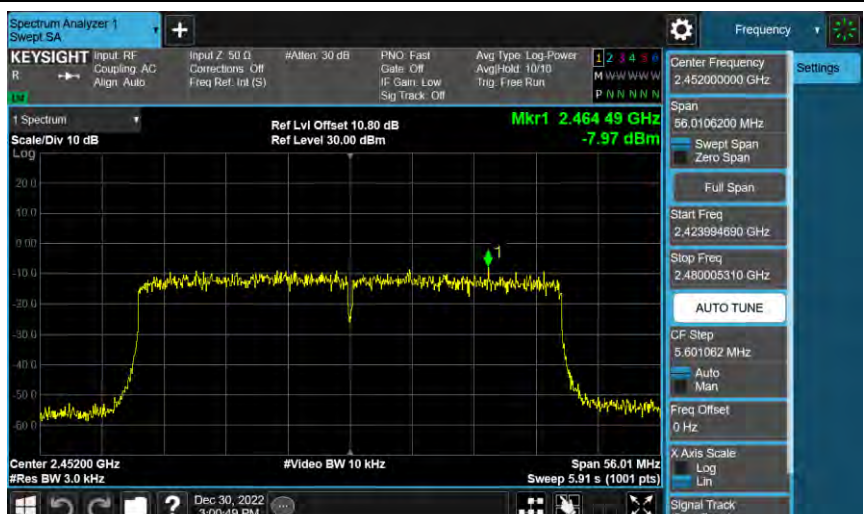

802.11ax HE40_ANT-1

2422 MHz

2437 MHz

2452 MHz

2x2_Beamforming on

Duty cycle

Out of Band Conducted Spurious Emission

802.11ax HE20_ANT-0