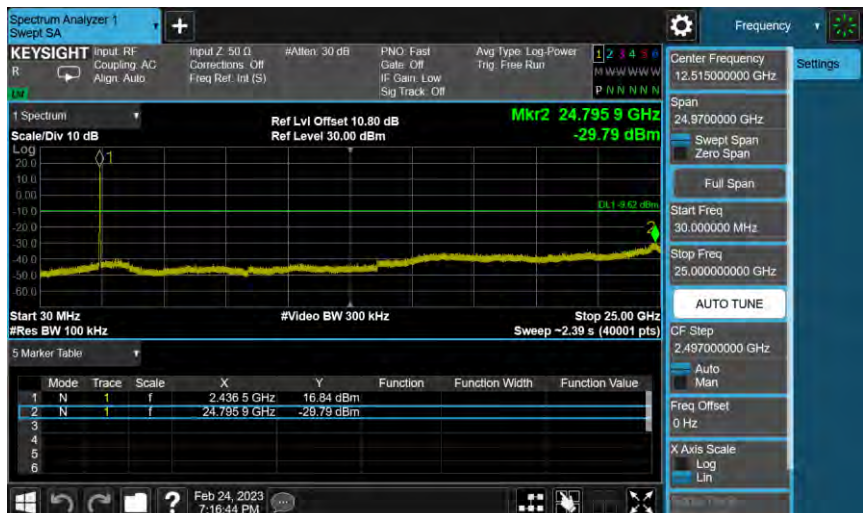

802.11ax HE40_ANT-1

2422 MHz

2437 MHz

2452 MHz

2x2_Beamforming on

Duty cycle

Out of Band Conducted Spurious Emission

802.11ax HE20_ANT-0

2412 MHz

2437 MHz

2462 MHz

802.11ax HE40_ANT-0

2422 MHz

2437 MHz

2452 MHz

802.11ax HE20_ANT-1

2412 MHz

2437 MHz

2462 MHz

802.11ax HE40_ANT-1

2422 MHz

2437 MHz

2452 MHz

Reference level