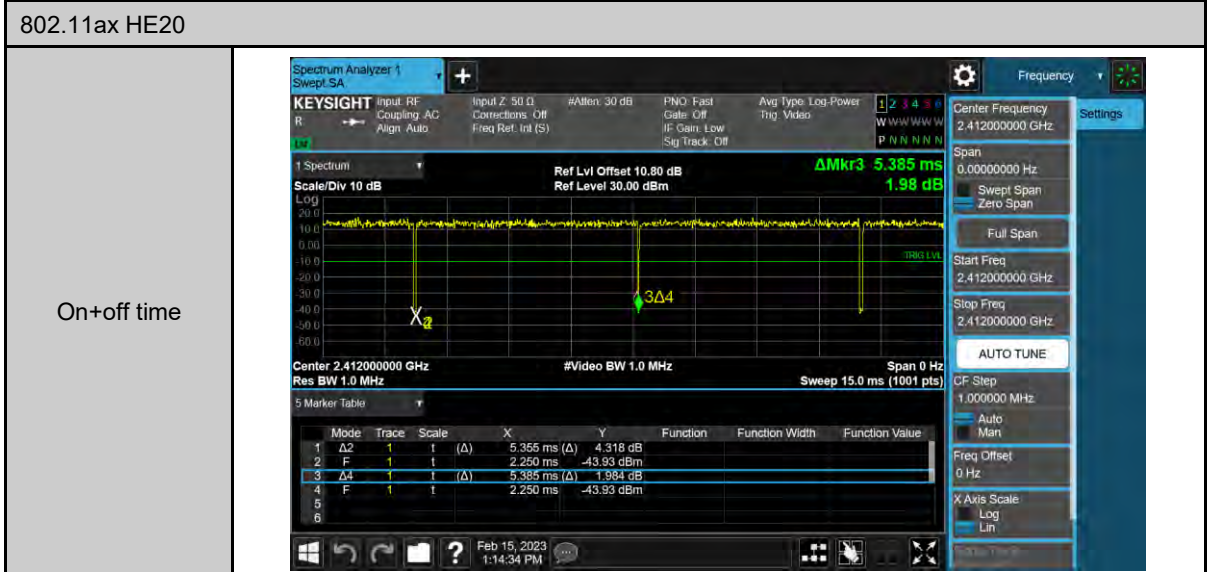

802.11ax HE40_ANT-1

2422 MHz

2437 MHz

2452 MHz

2x2_Beamforming on

Duty cycle

Out of Band Conducted Spurious Emission

802.11ax HE20_ANT-0