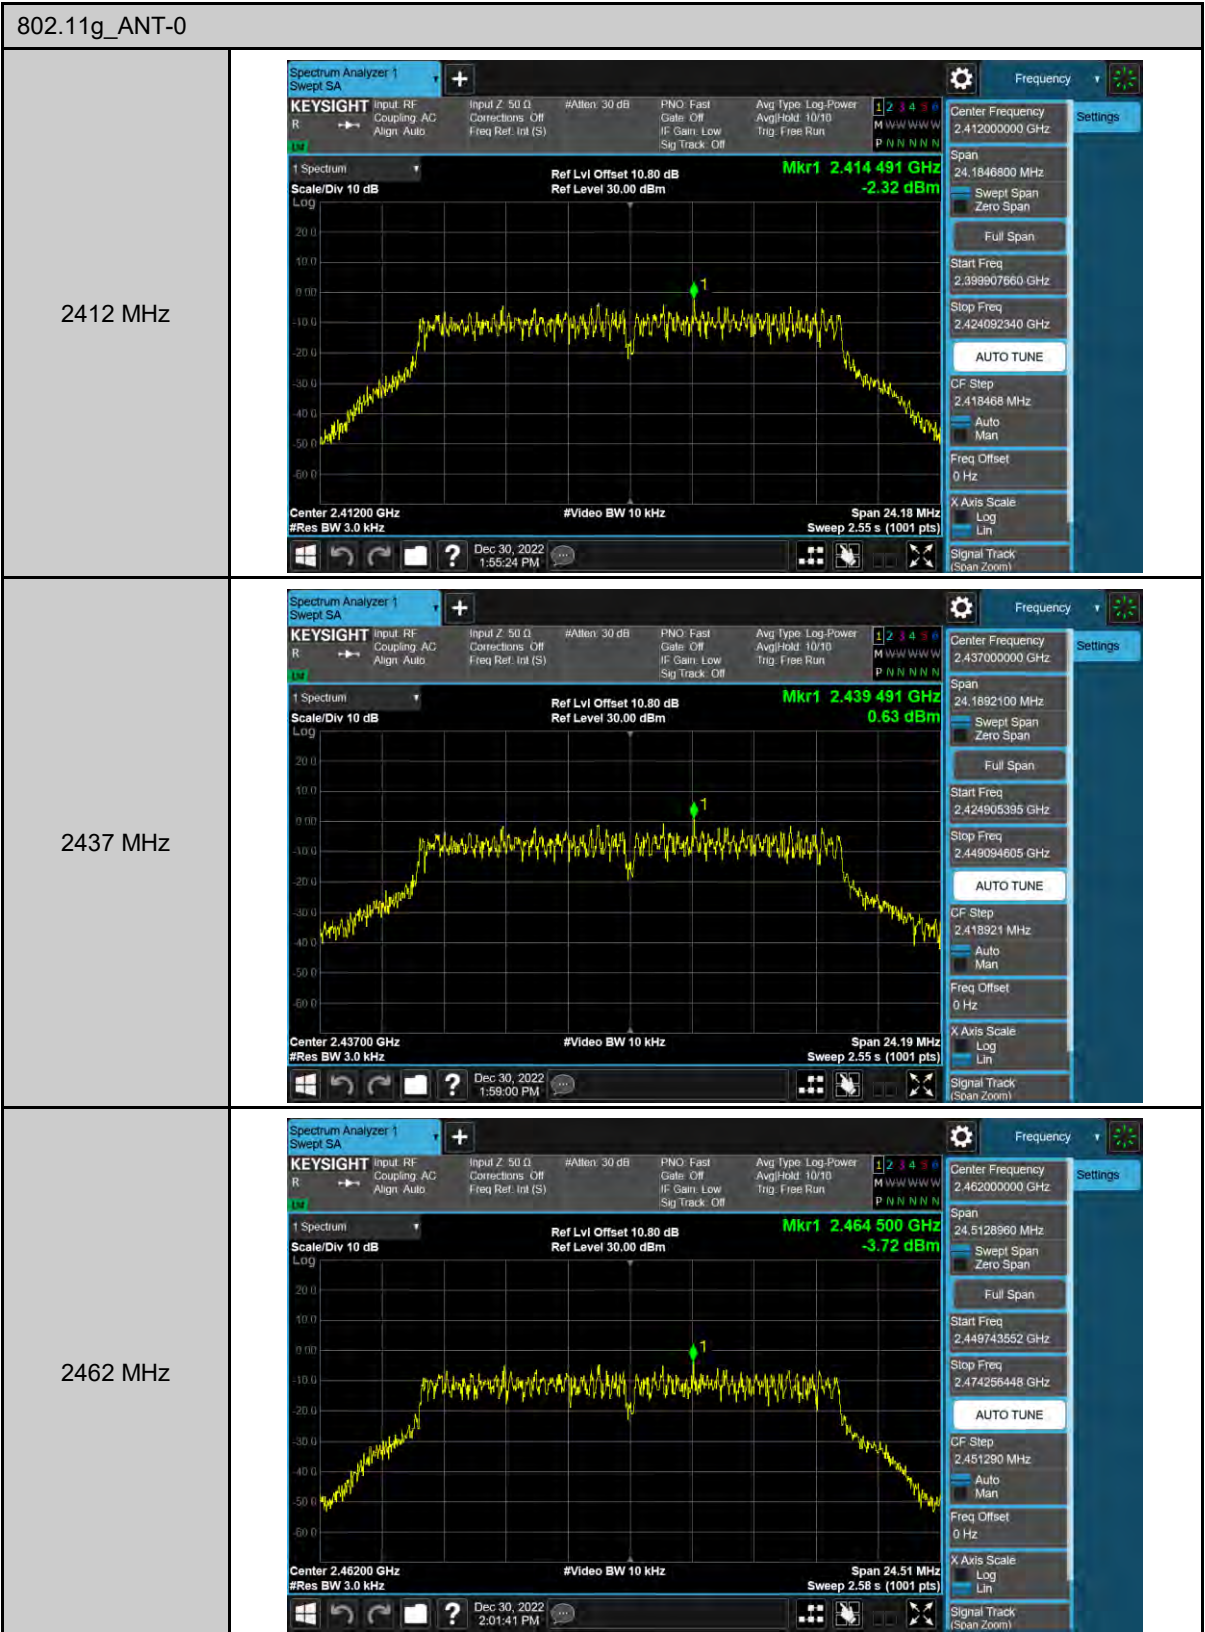

2462 MHz

99% Occupied Bandwidth

Maximum Power Spectral Density

802.11b_ANT-0

802.11ax HE40_ANT-0

2422 MHz

2437 MHz

2452 MHz

802.11ax HE40_ANT-1

2422 MHz

2437 MHz

2452 MHz

2x2_Beamforming on

Duty cycle

Out of Band Conducted Spurious Emission

802.11ax HE20_ANT-0