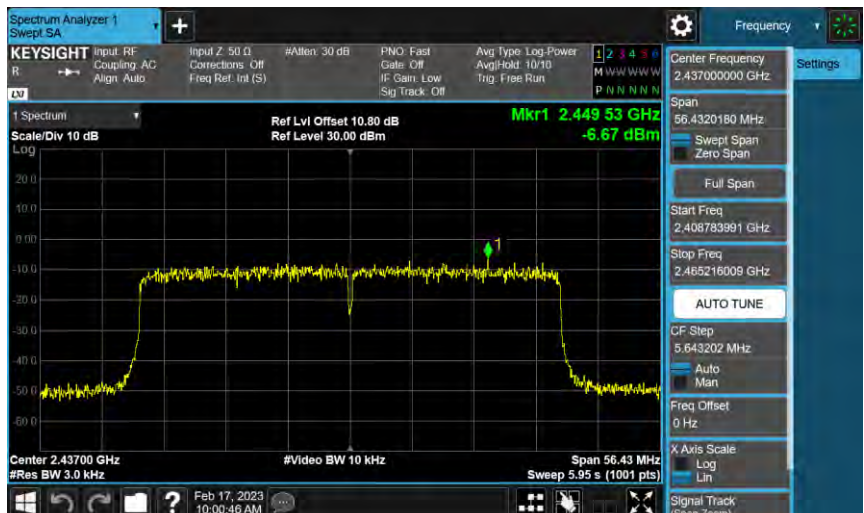

2462 MHz

99% Occupied Bandwidth

Maximum Power Spectral Density

802.11b_ANT-0

802.11ax HE40_ANT-0

2422 MHz

2437 MHz

2452 MHz

802.11ax HE40_ANT-1

2422 MHz

2437 MHz

2452 MHz

2x2_Beamforming on

Duty cycle

Out of Band Conducted Spurious Emission

802.11ax HE20_ANT-0