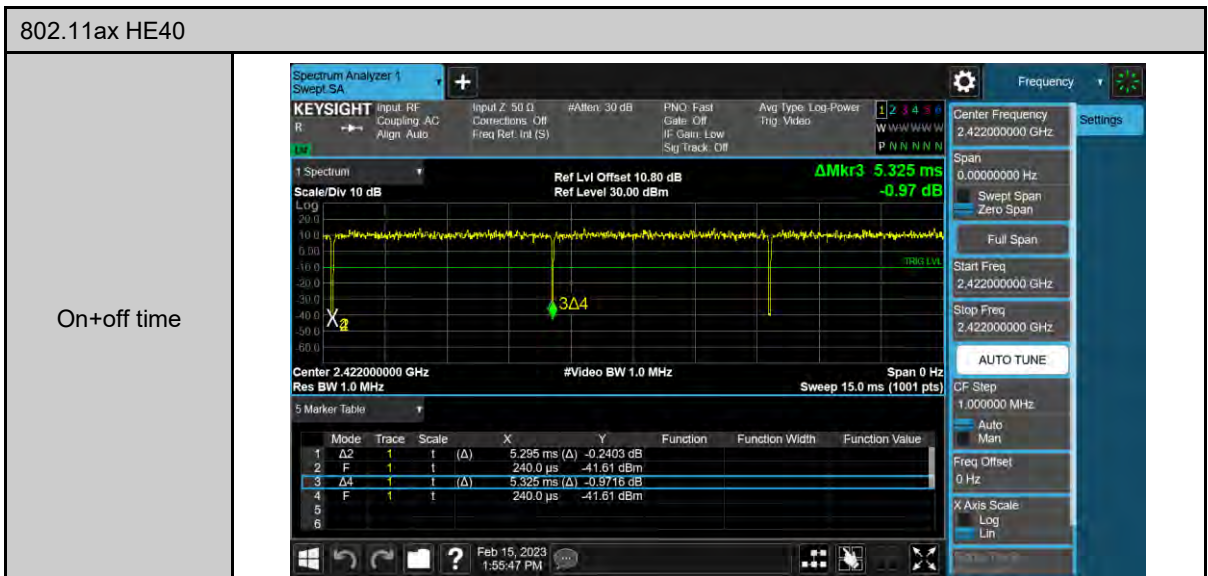

802.11ax HE40_ANT-1

2422 MHz

2437 MHz

2452 MHz

2x2_Beamforming on

Duty cycle

Out of Band Conducted Spurious Emission

802.11ax HE20_ANT-0