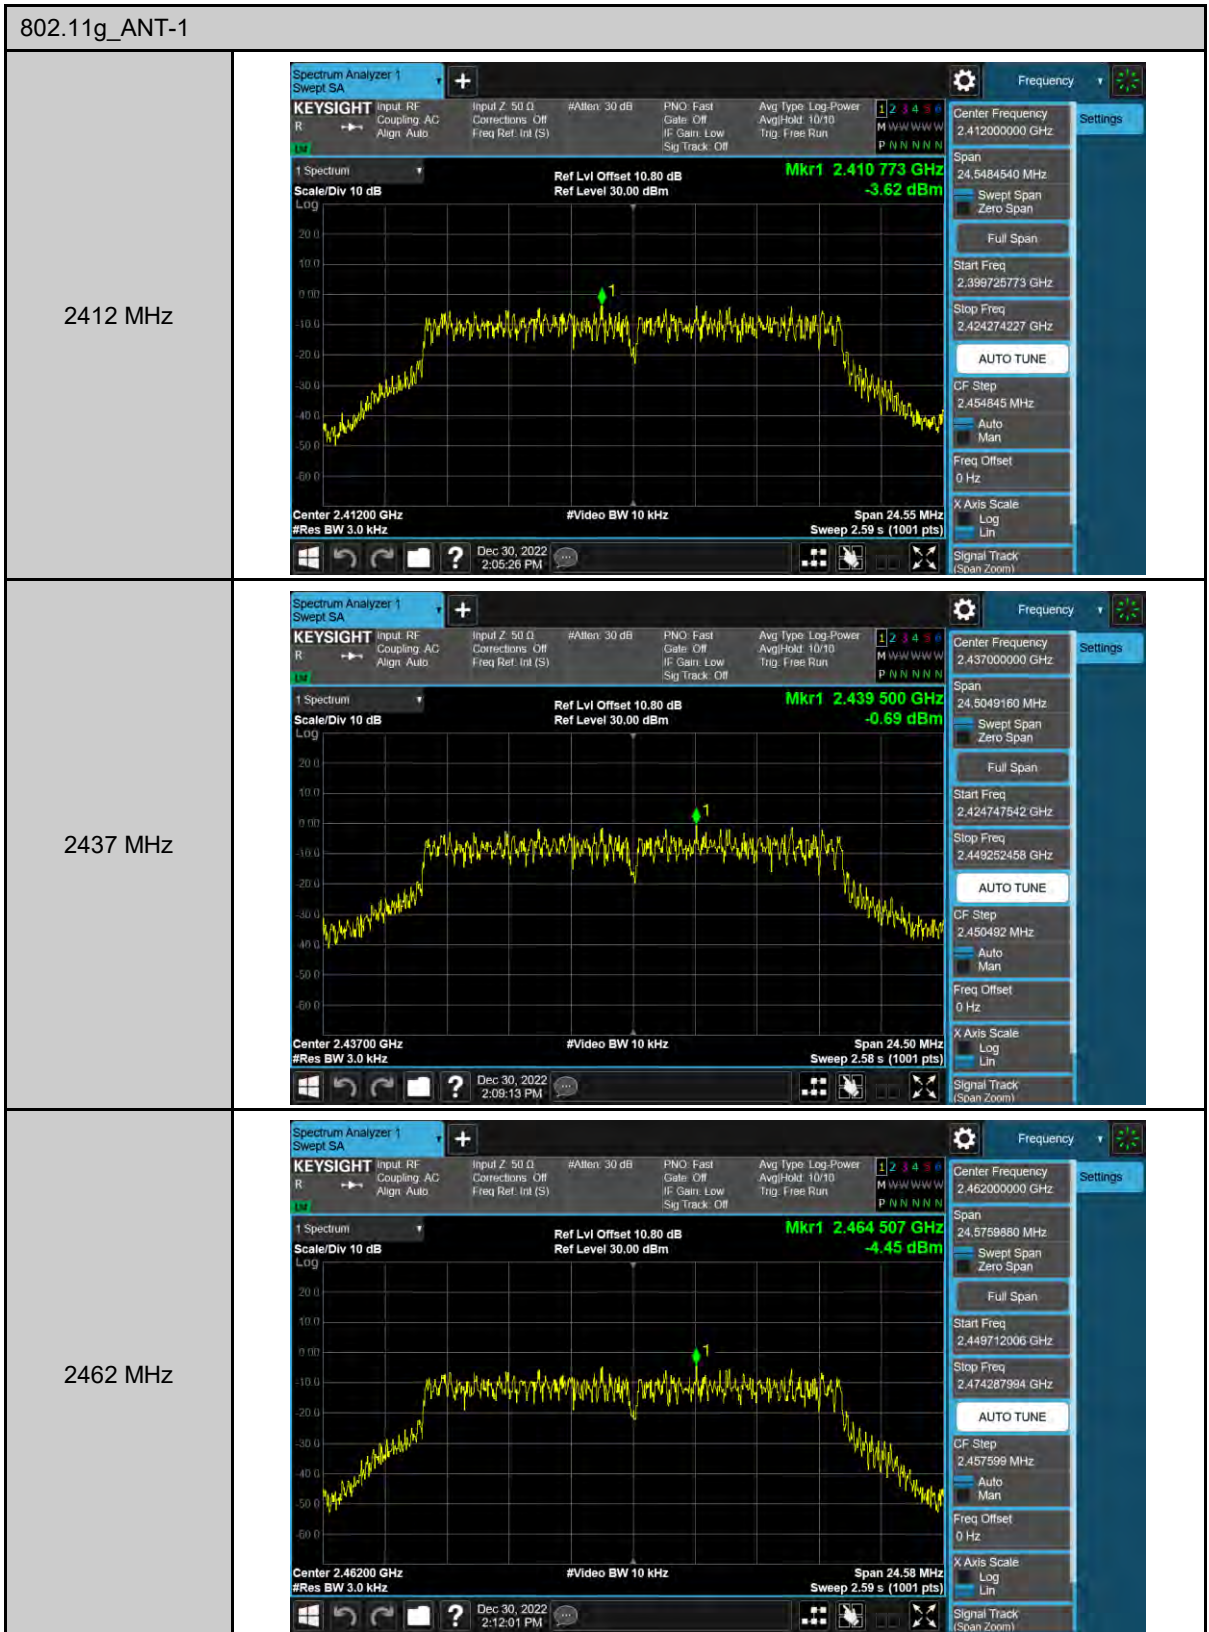

2462 MHz

99% Occupied Bandwidth

Maximum Power Spectral Density

802.11b_ANT-0

802.11ax HE40_ANT-0

2422 MHz

2437 MHz

2452 MHz

802.11ax HE40_ANT-1

2422 MHz

2437 MHz

2452 MHz

2x2_Beamforming on

Duty cycle

Out of Band Conducted Spurious Emission

802.11ax HE20_ANT-0