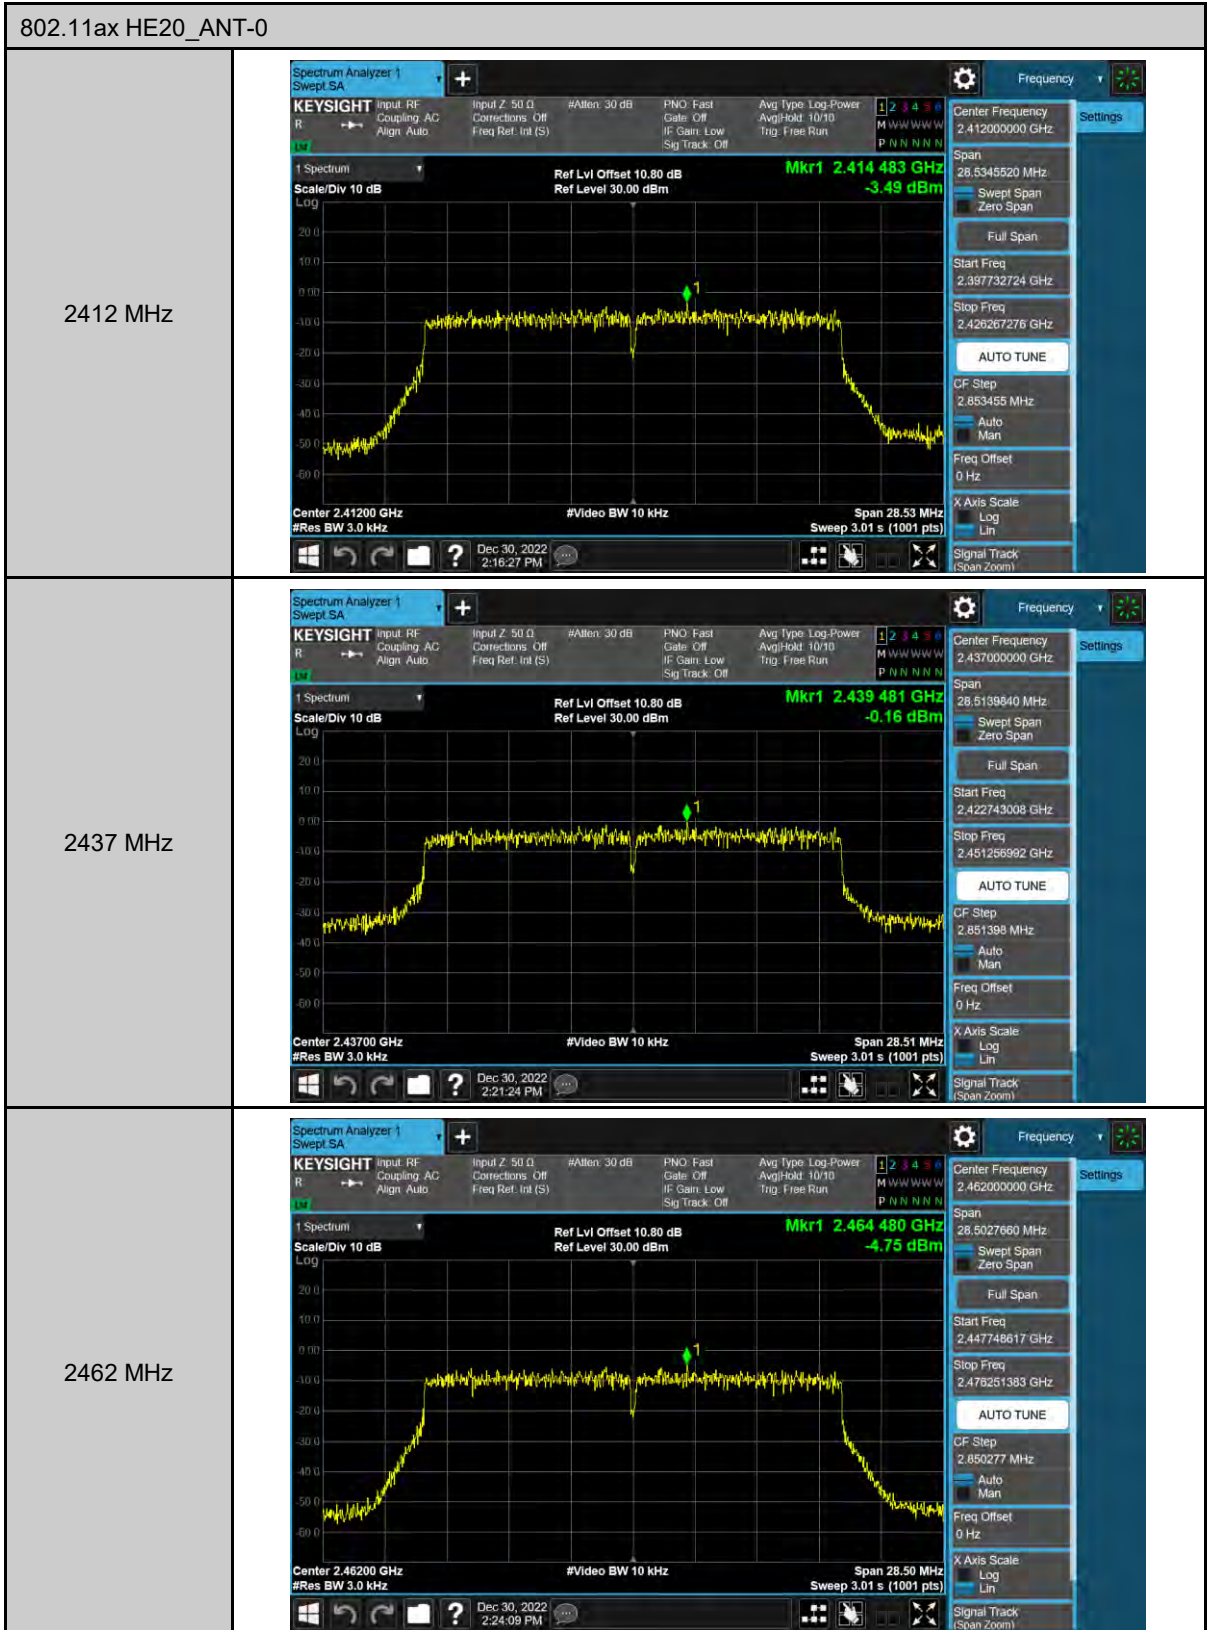

2462 MHz

99% Occupied Bandwidth

Maximum Power Spectral Density

802.11b_ANT-0

802.11ax HE40_ANT-0

2422 MHz

2437 MHz

2452 MHz

802.11ax HE40_ANT-1

2422 MHz

2437 MHz

2452 MHz

2x2_Beamforming on

Duty cycle

Out of Band Conducted Spurious Emission

802.11ax HE20_ANT-0