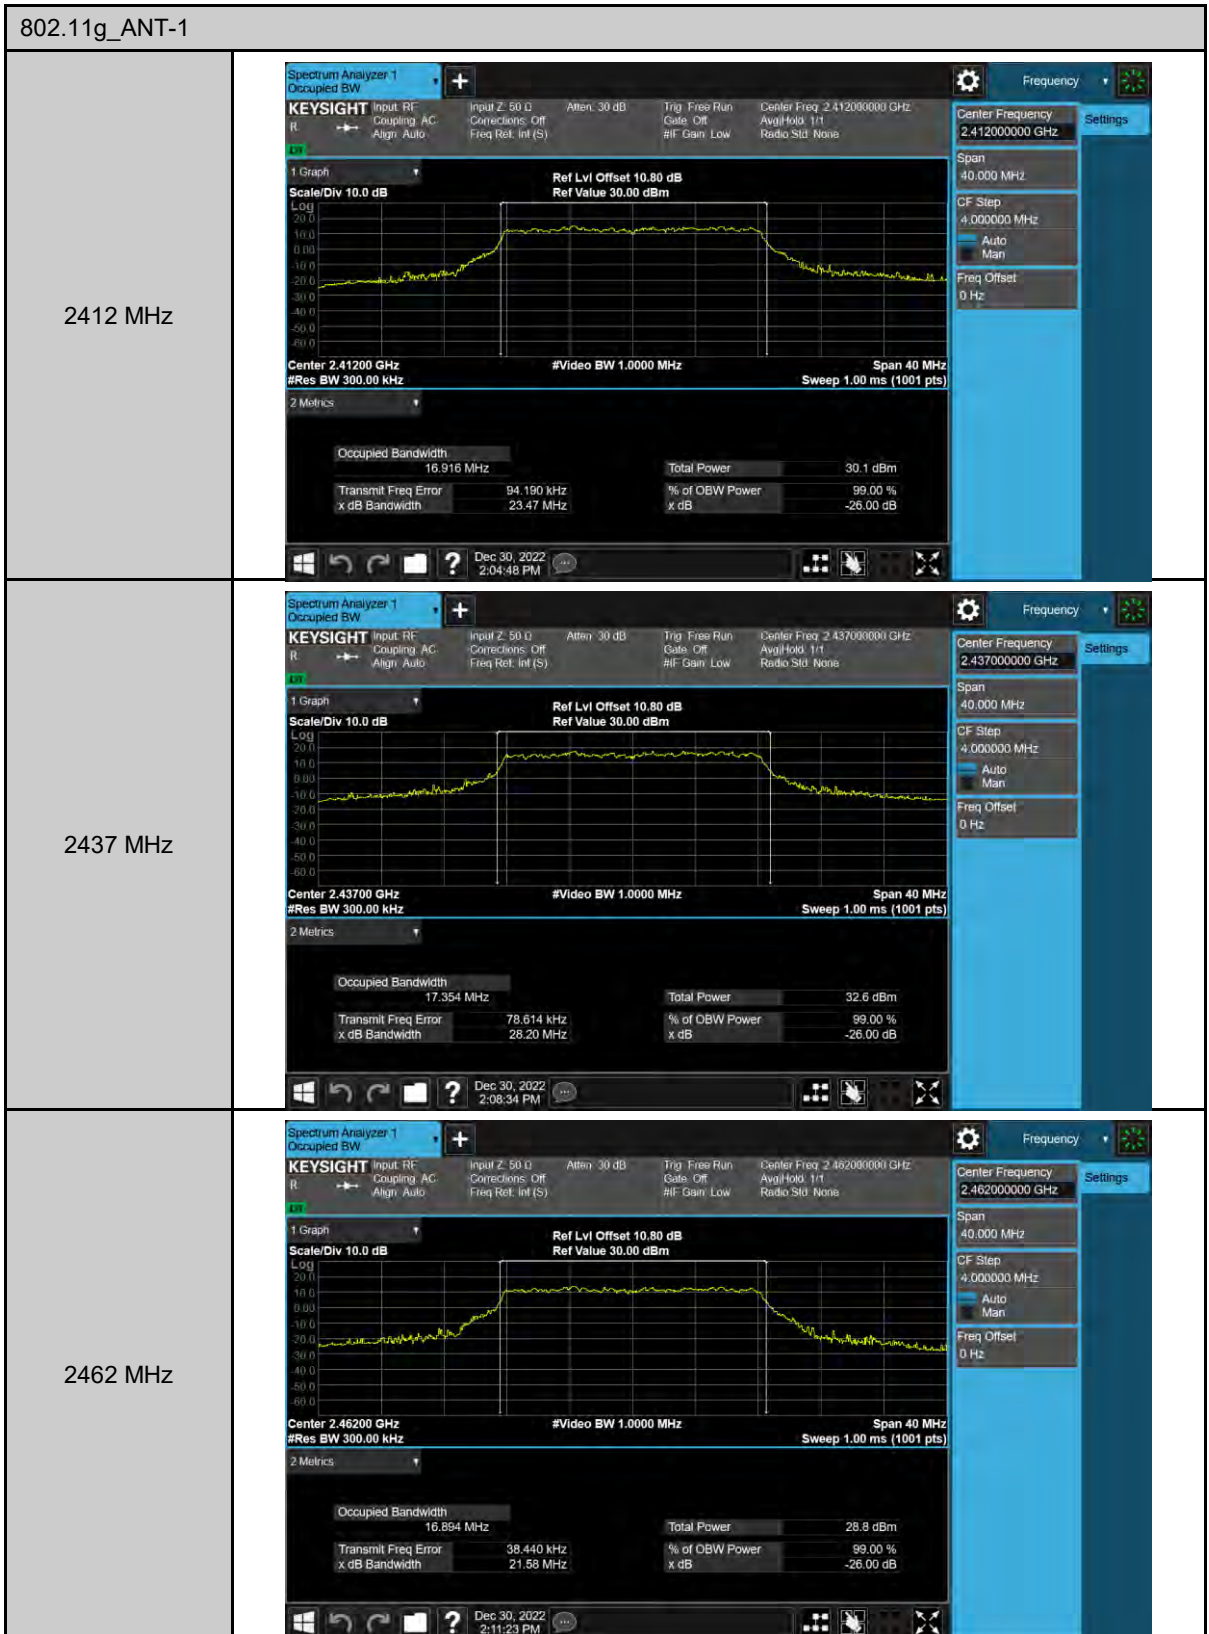

2462 MHz

99% Occupied Bandwidth

Maximum Power Spectral Density

802.11b_ANT-0

802.11ax HE40_ANT-0

2422 MHz

2437 MHz

2452 MHz

802.11ax HE40_ANT-1

2422 MHz

2437 MHz

2452 MHz

2x2_Beamforming on

Duty cycle

Out of Band Conducted Spurious Emission

802.11ax HE20_ANT-0