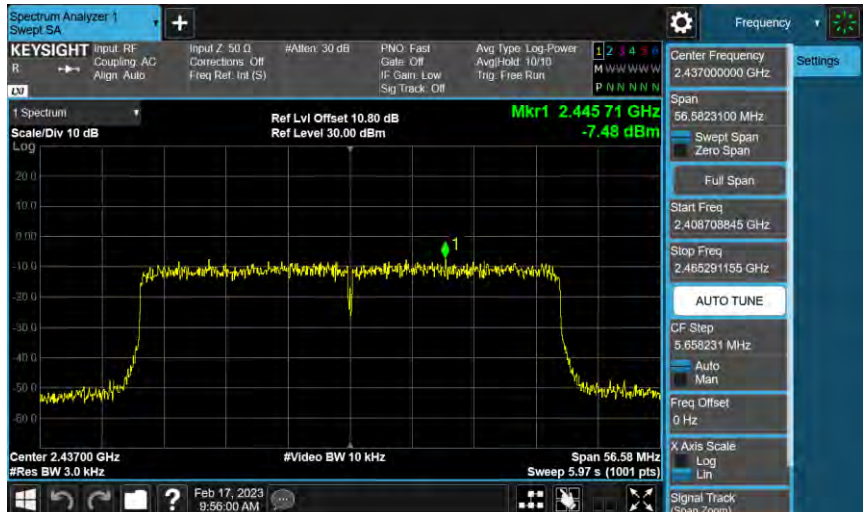

2462 MHz

99% Occupied Bandwidth

Maximum Power Spectral Density

802.11b_ANT-0

802.11ax HE40_ANT-0

2422 MHz

2437 MHz

2452 MHz

802.11ax HE40_ANT-1

2422 MHz

2437 MHz

2452 MHz

2x2_Beamforming on

Duty cycle

Out of Band Conducted Spurious Emission

802.11ax HE20_ANT-0