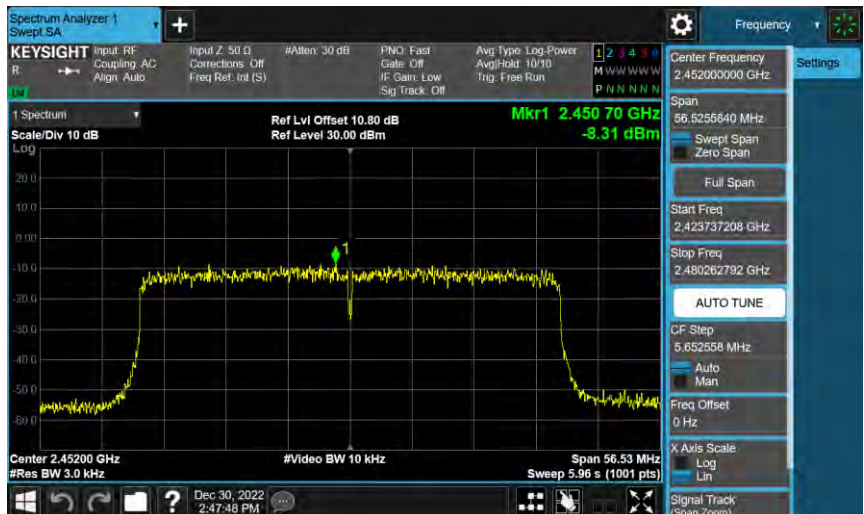

2462 MHz

99% Occupied Bandwidth

Maximum Power Spectral Density

802.11b_ANT-0

802.11ax HE40_ANT-0

2422 MHz

2437 MHz

2452 MHz

802.11ax HE40_ANT-1

2422 MHz

2437 MHz

2452 MHz

2x2_Beamforming on

Duty cycle

Out of Band Conducted Spurious Emission

802.11ax HE20_ANT-0