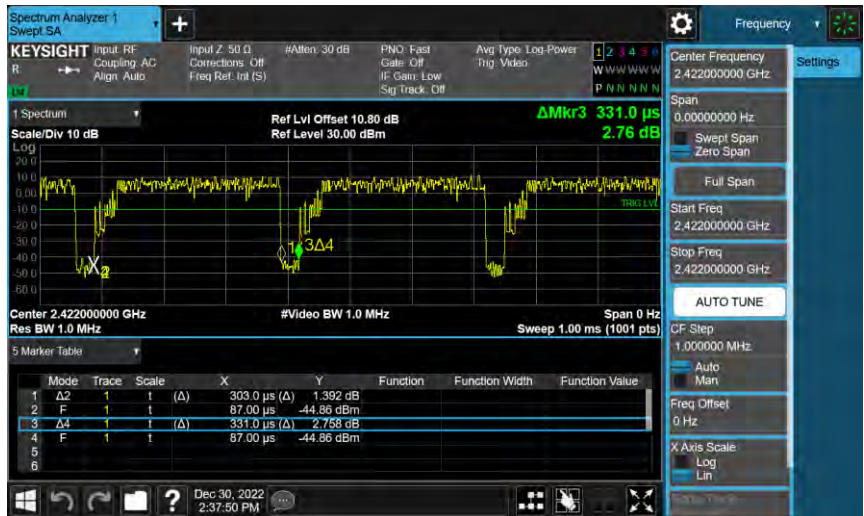

802.11b

On+off time

802.11g

On+off time

802.11ax HE20

On+off time

802.11ax HE40

On+off time

Out of Band Conducted Spurious Emission

802.11b\_ANT-0

2412 MHz

2437 MHz

2462 MHz

802.11g\_ANT-0

2412 MHz

2437 MHz