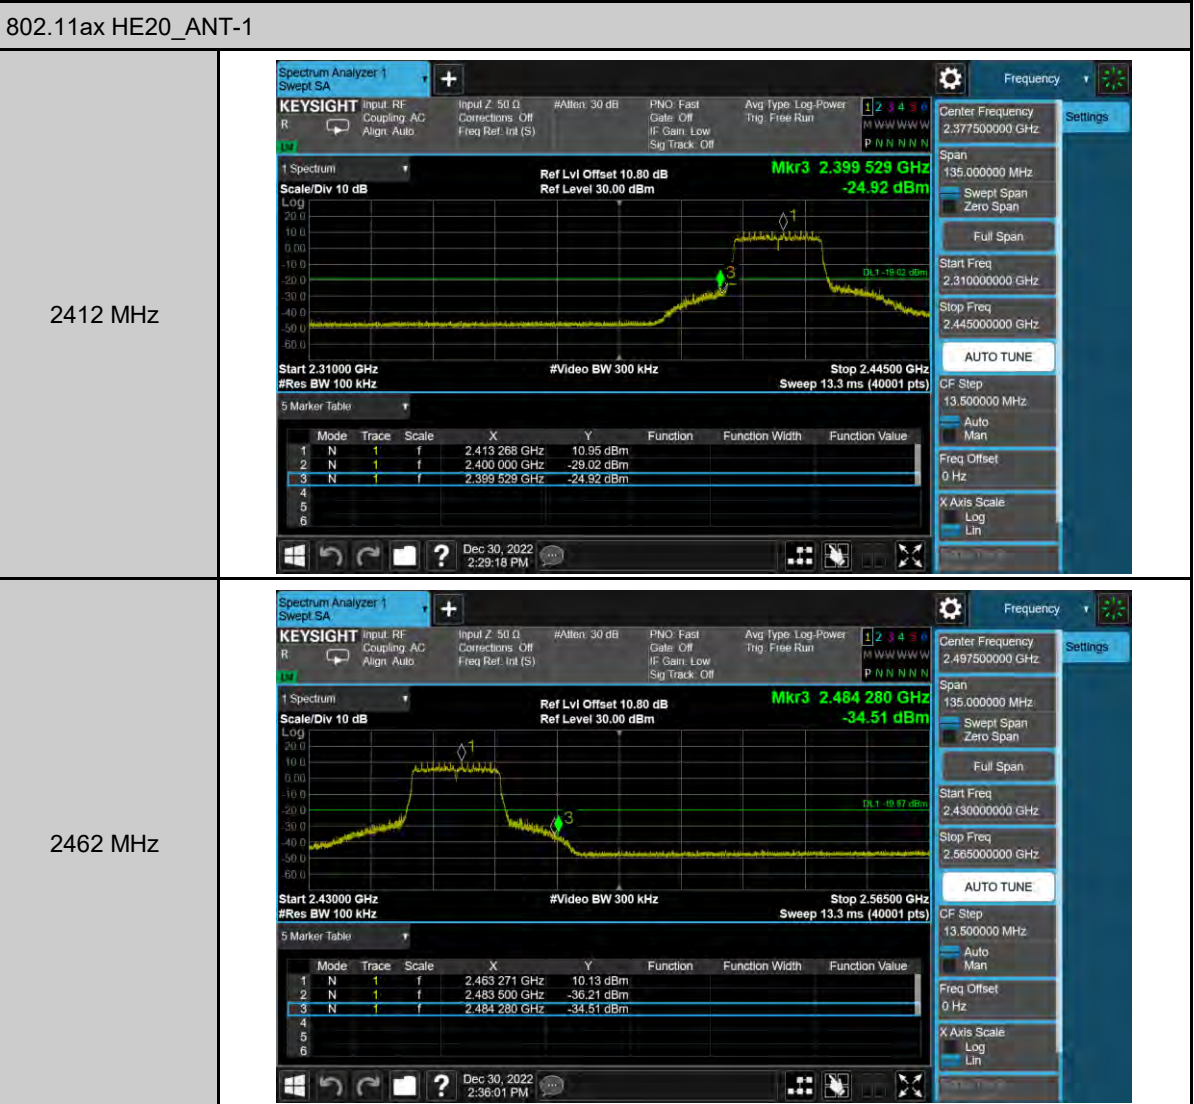

## Appendix B. Test Plots

802.11ax HE20

On+off time

802.11ax HE40

On+off time

Out of Band Conducted Spurious Emission

802.11g\_ANT-0

2412 MHz

2422 MHz

2437 MHz

2452 MHz

Conducted Band Edge

802.11b\_ANT-0

2412 MHz

2462 MHz

802.11g\_ANT-0

2412 MHz

2462 MHz

802.11ax HE20\_ANT-0

2412 MHz

2462 MHz

802.11ax HE40\_ANT-0

2422 MHz

2452 MHz

802.11ax HE40\_ANT-1

2422 MHz

2452 MHz