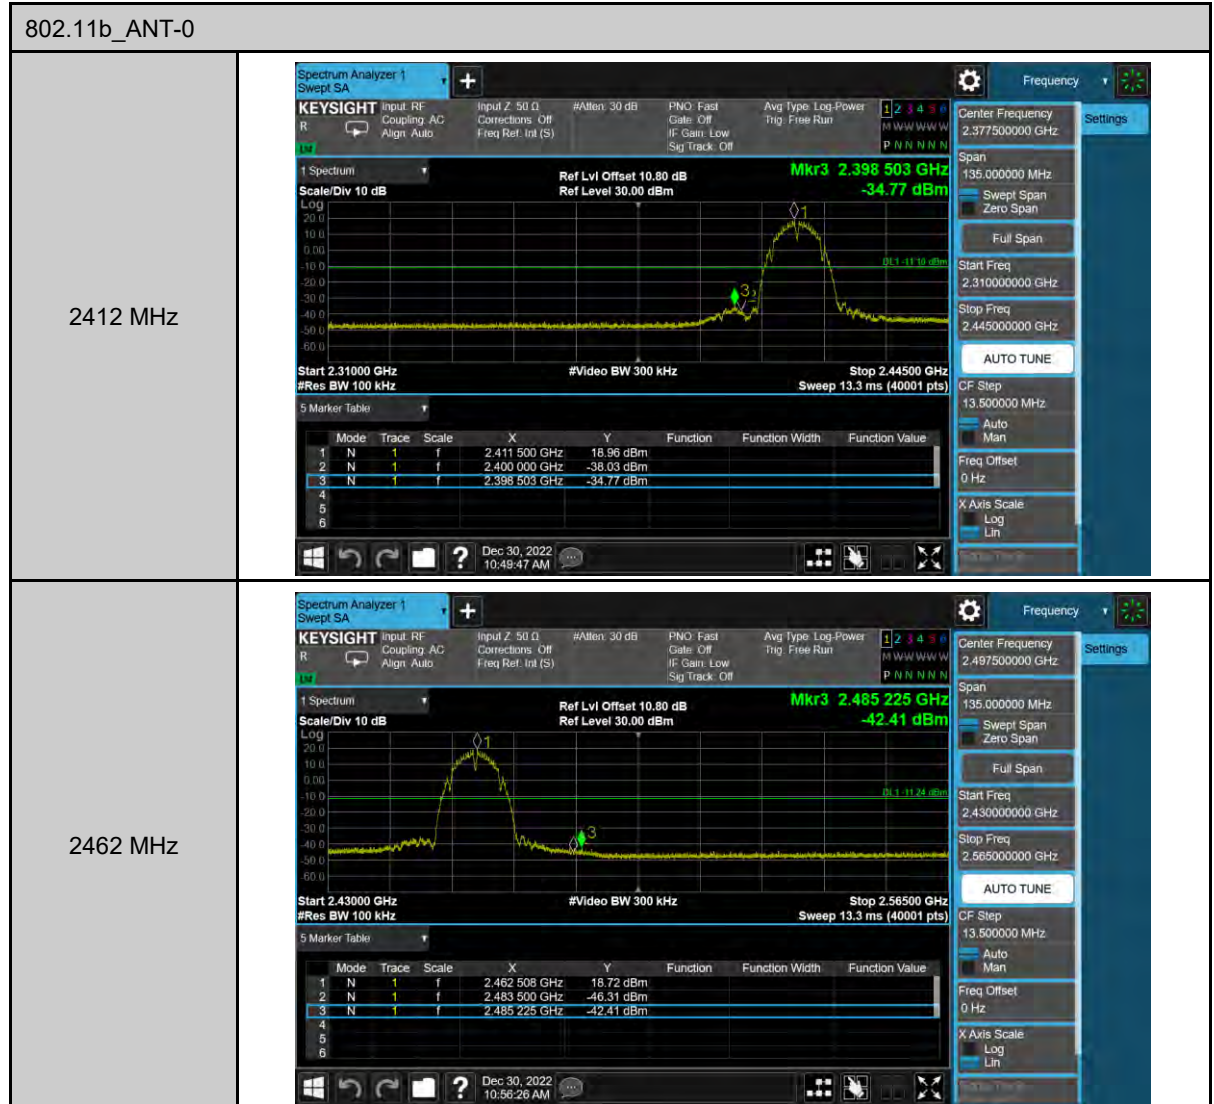

## Appendix B. Test Plots

802.11ax HE20

On+off time

802.11ax HE40

On+off time

Out of Band Conducted Spurious Emission

802.11g\_ANT-0

2412 MHz

2422 MHz

2437 MHz

2452 MHz

Conducted Band Edge

802.11ax HE20\_ANT-0

2412 MHz

2462 MHz

802.11ax HE40\_ANT-0

2422 MHz

2452 MHz

6 dB Bandwidth

802.11b\_ANT-0

802.11ax HE20\_ANT-0

2412 MHz

2437 MHz

2462 MHz

99% Occupied Bandwidth

Maximum Power Spectral Density

802.11ax HE40\_ANT-0

2422 MHz

2437 MHz

2452 MHz

2x2

Duty cycle