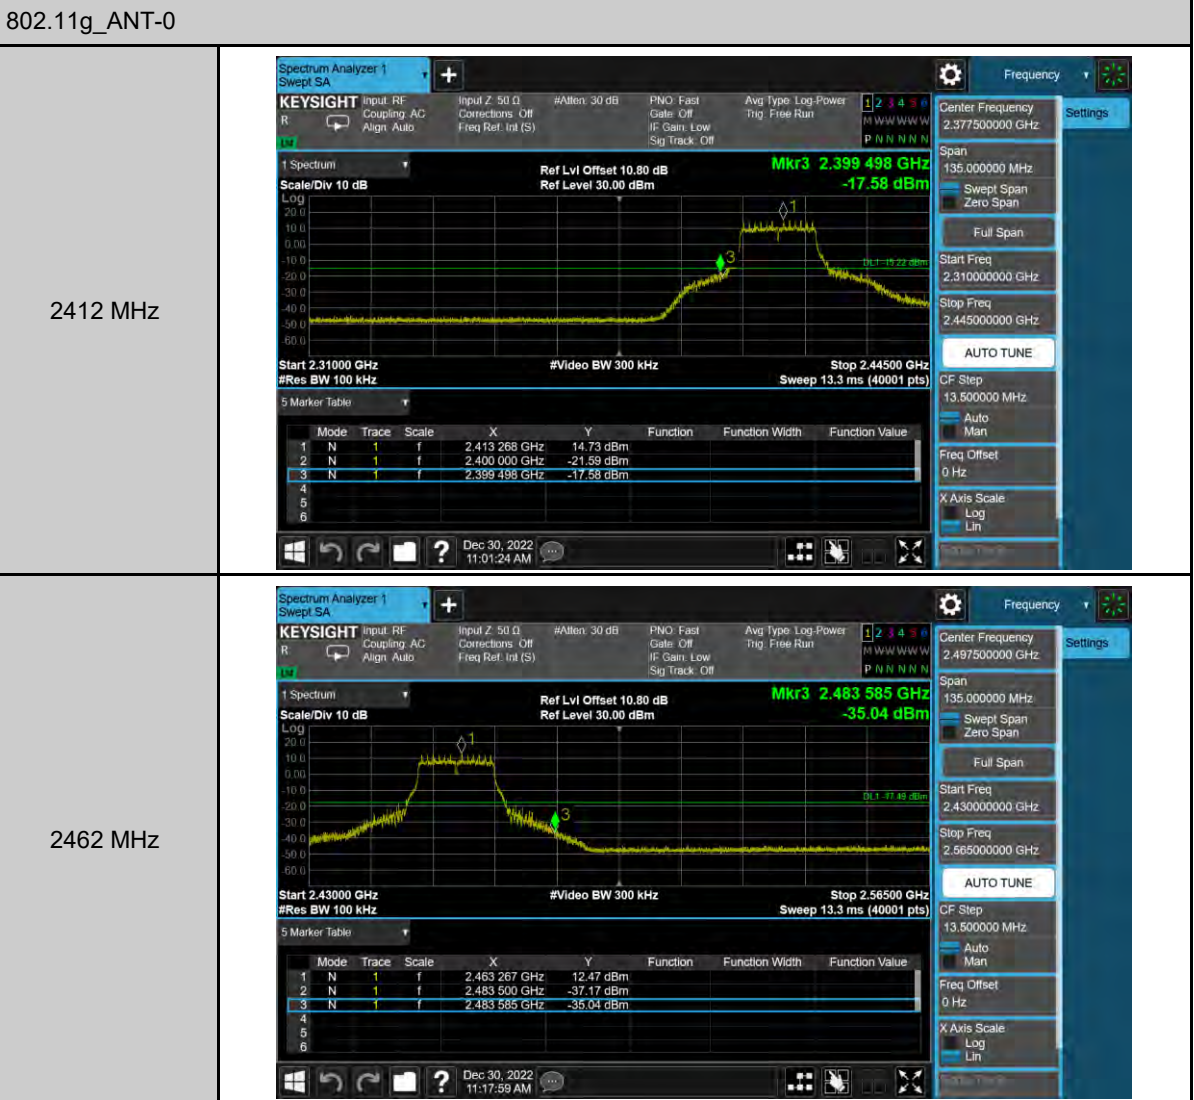

2422 MHz

2437 MHz

2452 MHz

Conducted Band Edge

802.11ax HE20\_ANT-0

2412 MHz

2462 MHz

802.11ax HE40\_ANT-0

2422 MHz

2452 MHz

6 dB Bandwidth

802.11b\_ANT-0

802.11ax HE20\_ANT-0

2412 MHz

2437 MHz

2462 MHz

99% Occupied Bandwidth

Maximum Power Spectral Density

802.11ax HE40\_ANT-0

2422 MHz

2437 MHz

2452 MHz

2x2

Duty cycle