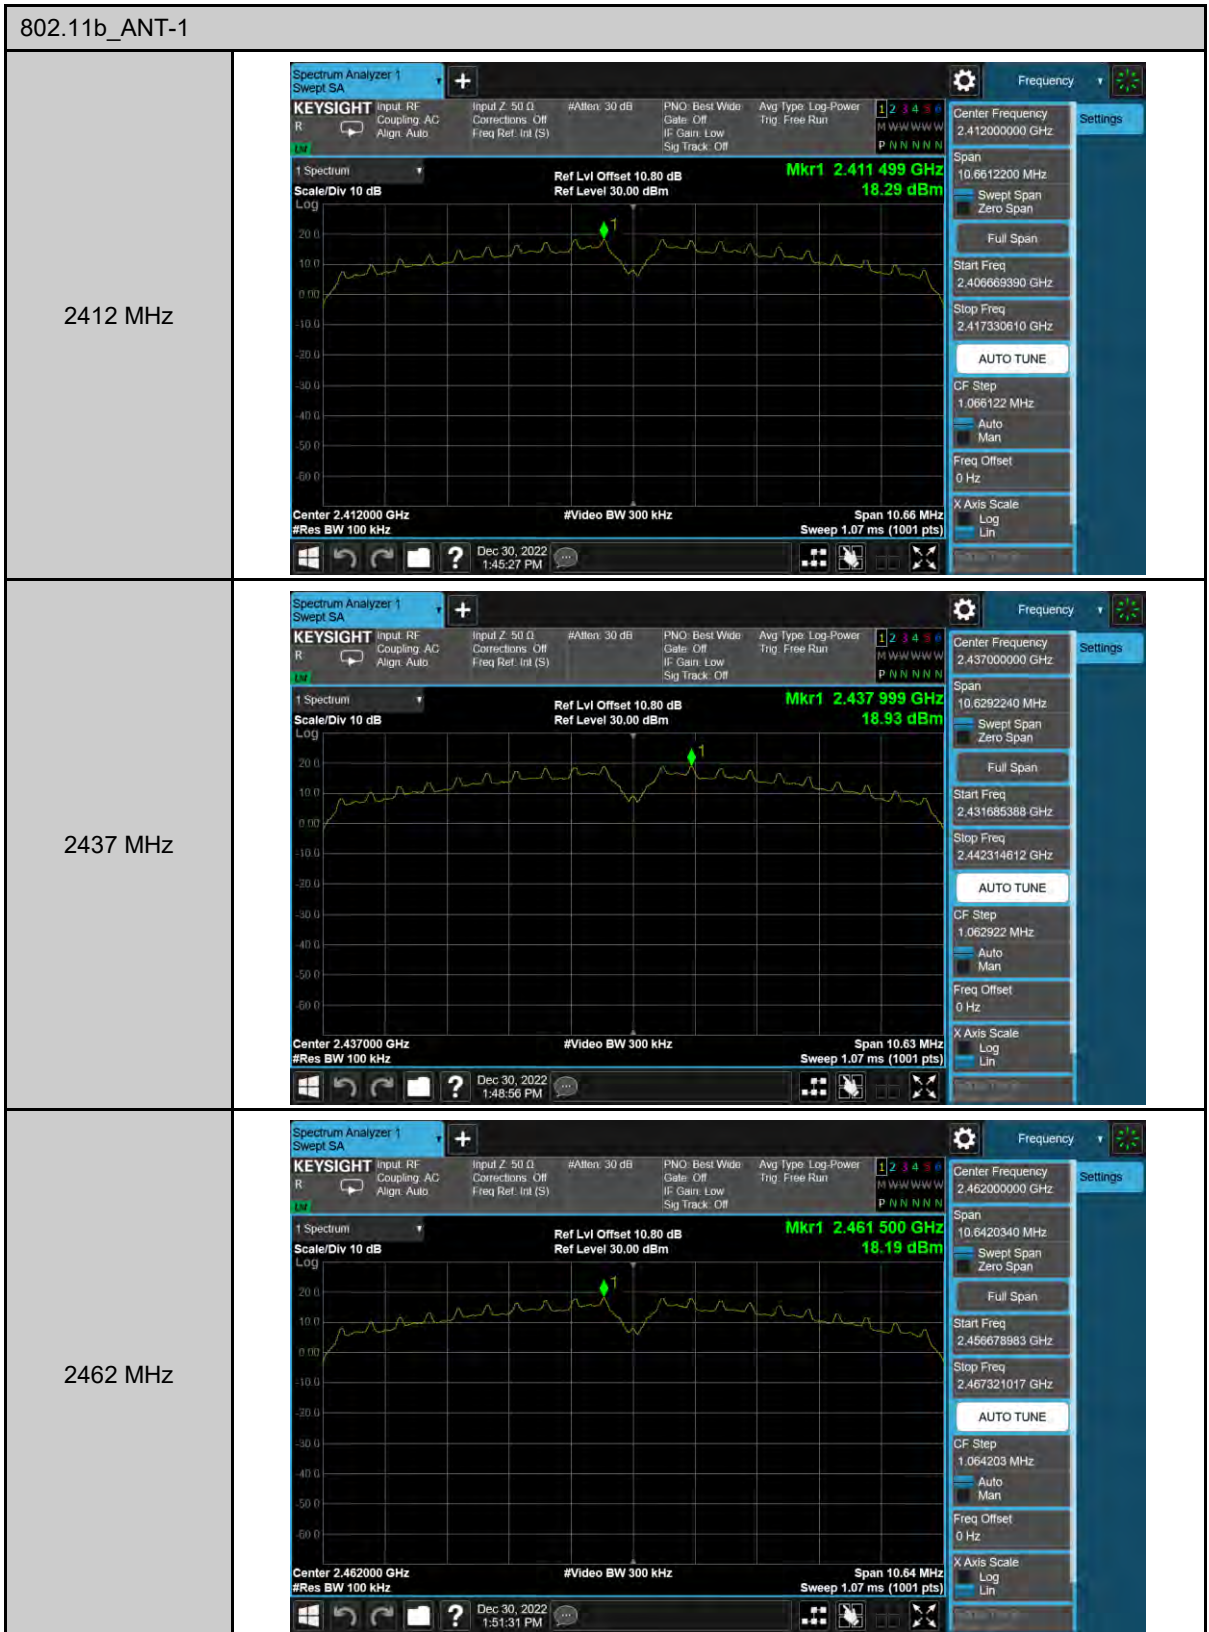

## Appendix B. Test Plots

802.11ax HE20

On+off time

802.11ax HE40

On+off time

Out of Band Conducted Spurious Emission

802.11g\_ANT-0

2412 MHz

2462 MHz

802.11ax HE40\_ANT-1

2422 MHz

2437 MHz

2452 MHz

Reference level

802.11b\_ANT-0

802.11ax HE40\_ANT-0

2422 MHz

2437 MHz

2452 MHz

Conducted Band Edge

802.11b\_ANT-0

2412 MHz

2462 MHz

802.11g\_ANT-0

2412 MHz

2462 MHz

802.11ax HE20\_ANT-0

2412 MHz

2462 MHz

802.11ax HE40\_ANT-0

2422 MHz

2452 MHz