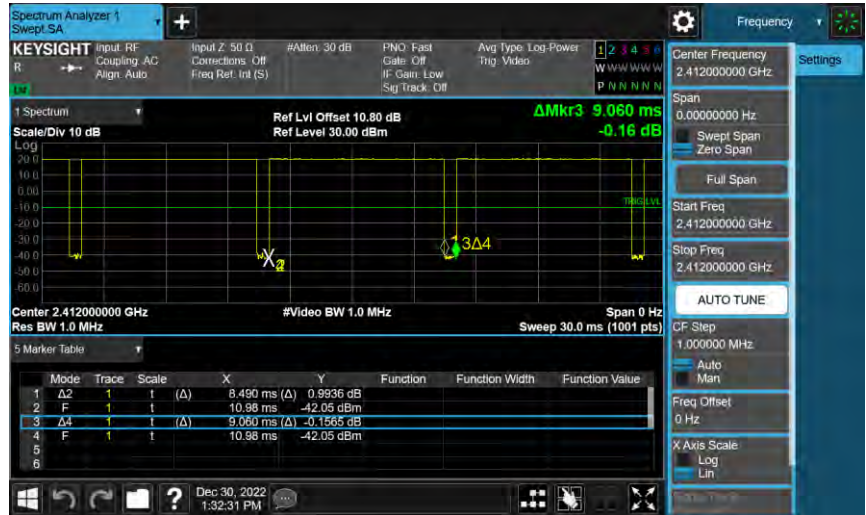

99% Occupied Bandwidth

Maximum Power Spectral Density

802.11ax HE40\_ANT-0

2422 MHz

2437 MHz

2452 MHz

2x2

Duty cycle

802.11b

On+off time

802.11g

On+off time

802.11ax HE20

On+off time

802.11ax HE40

On+off time