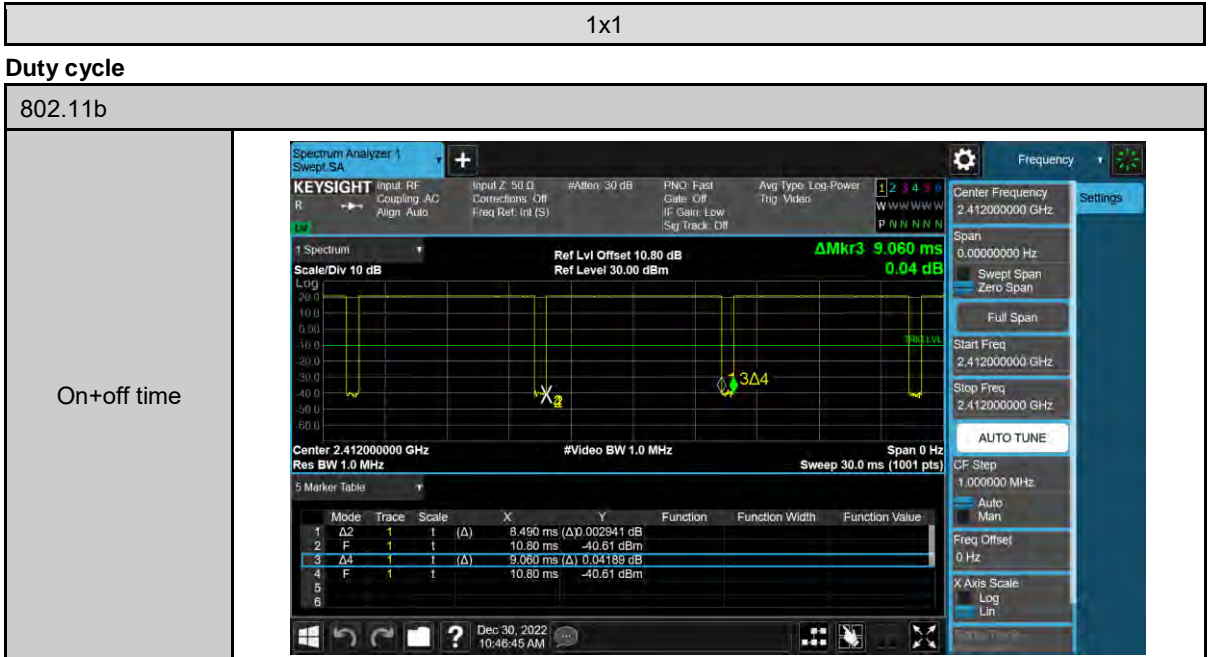

## Appendix B. Test Plots

802.11ax HE20

On+off time

802.11ax HE40

On+off time

Out of Band Conducted Spurious Emission

802.11g\_ANT-0

2412 MHz