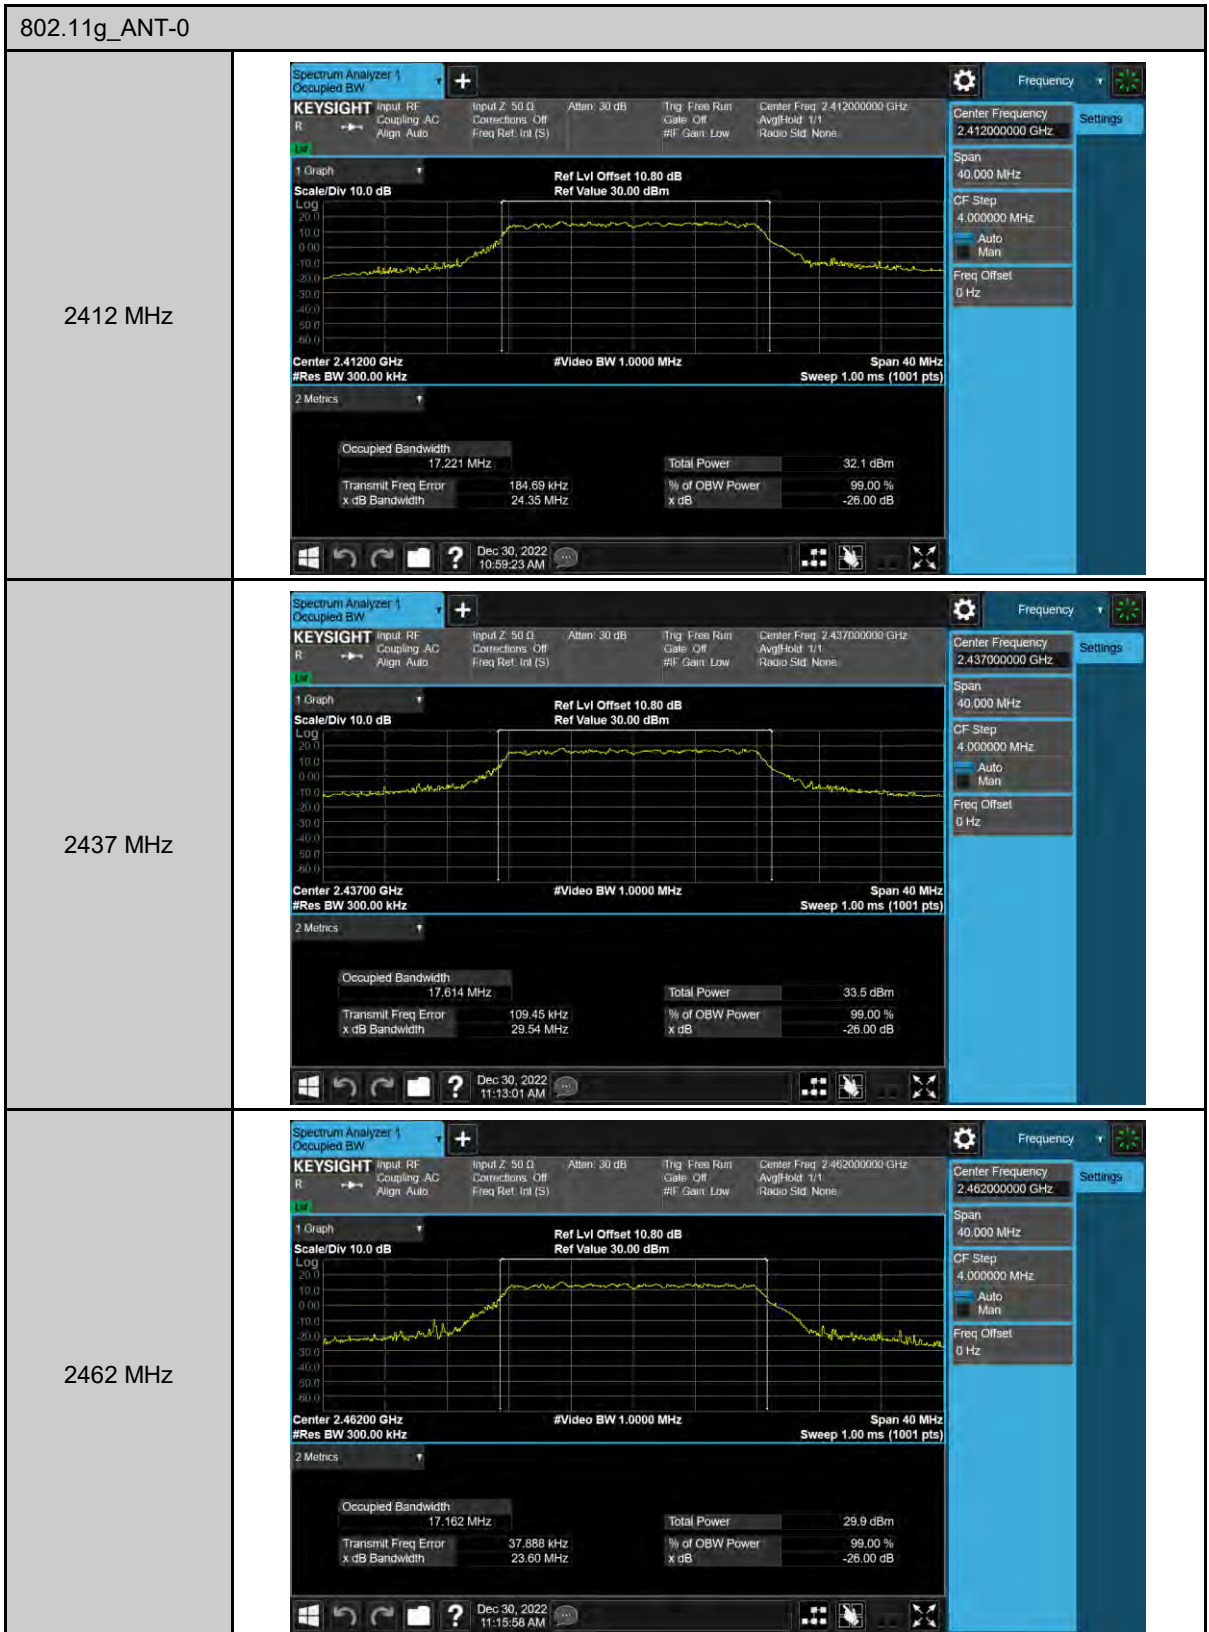

## Appendix B. Test Plots

802.11ax HE20

On+off time

802.11ax HE40

On+off time

Out of Band Conducted Spurious Emission

802.11g\_ANT-0

2412 MHz

2422 MHz

2452 MHz

6 dB Bandwidth

802.11b\_ANT-0

802.11ax HE20\_ANT-0

2412 MHz

2437 MHz

2462 MHz

99% Occupied Bandwidth

Maximum Power Spectral Density

802.11ax HE40\_ANT-0

2422 MHz

2437 MHz

2452 MHz

2x2

Duty cycle

802.11b

On+off time

802.11g

On+off time

802.11ax HE20

On+off time

802.11ax HE40

On+off time