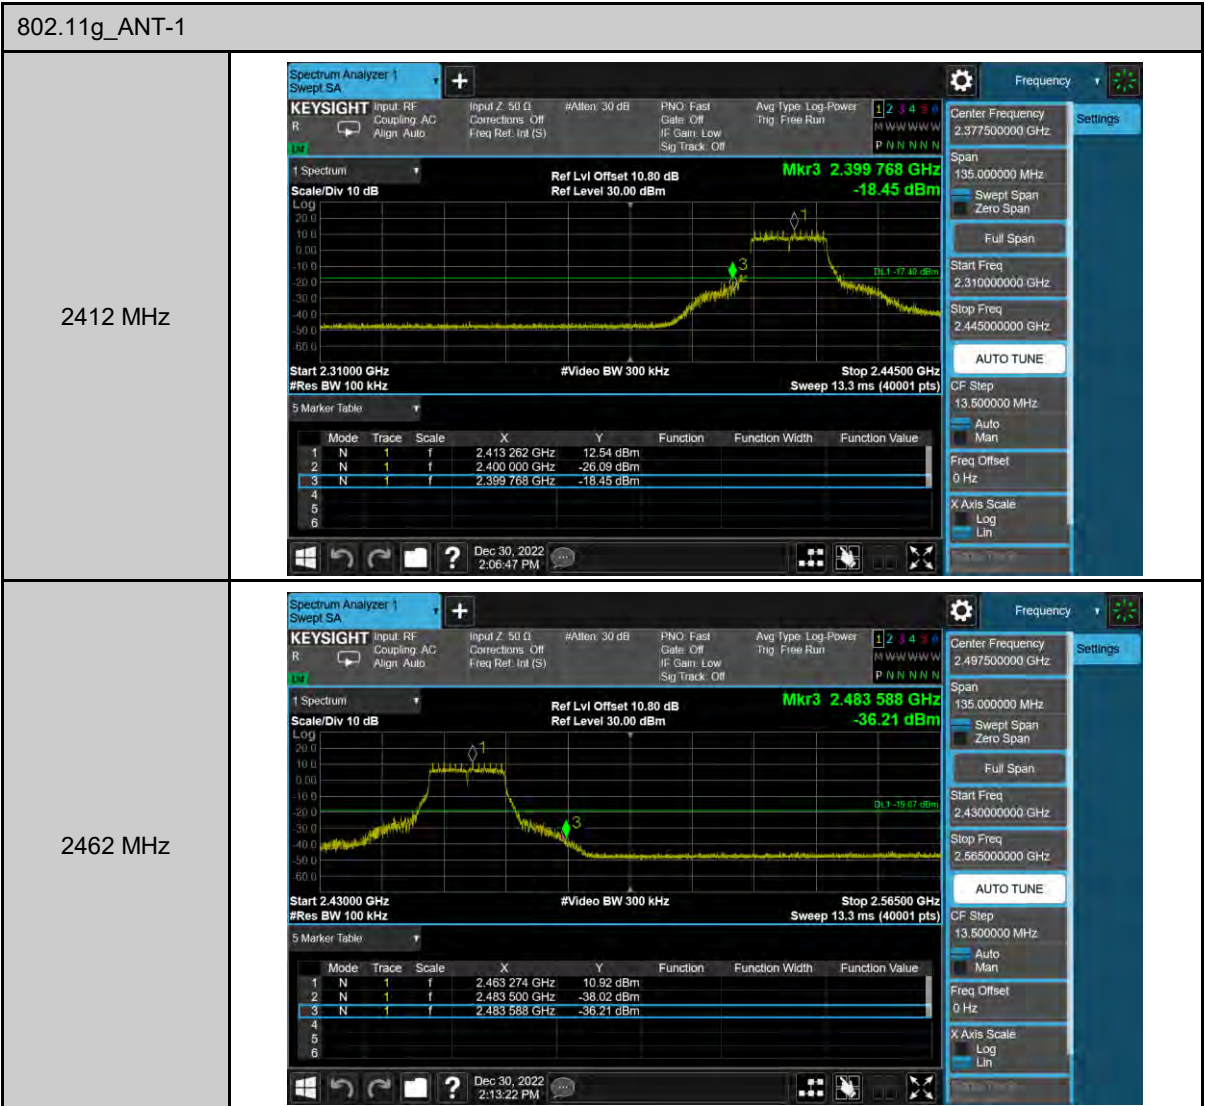

## Appendix B. Test Plots

802.11ax HE20

On+off time

802.11ax HE40

On+off time

Out of Band Conducted Spurious Emission

802.11g\_ANT-0

2412 MHz

2422 MHz

2437 MHz

2452 MHz

Conducted Band Edge

802.11b\_ANT-0

2412 MHz

2462 MHz

802.11g\_ANT-0

2412 MHz

2462 MHz

802.11ax HE20\_ANT-0

2412 MHz

2462 MHz

802.11ax HE40\_ANT-0

2422 MHz

2452 MHz

802.11ax HE40\_ANT-1

2422 MHz

2452 MHz