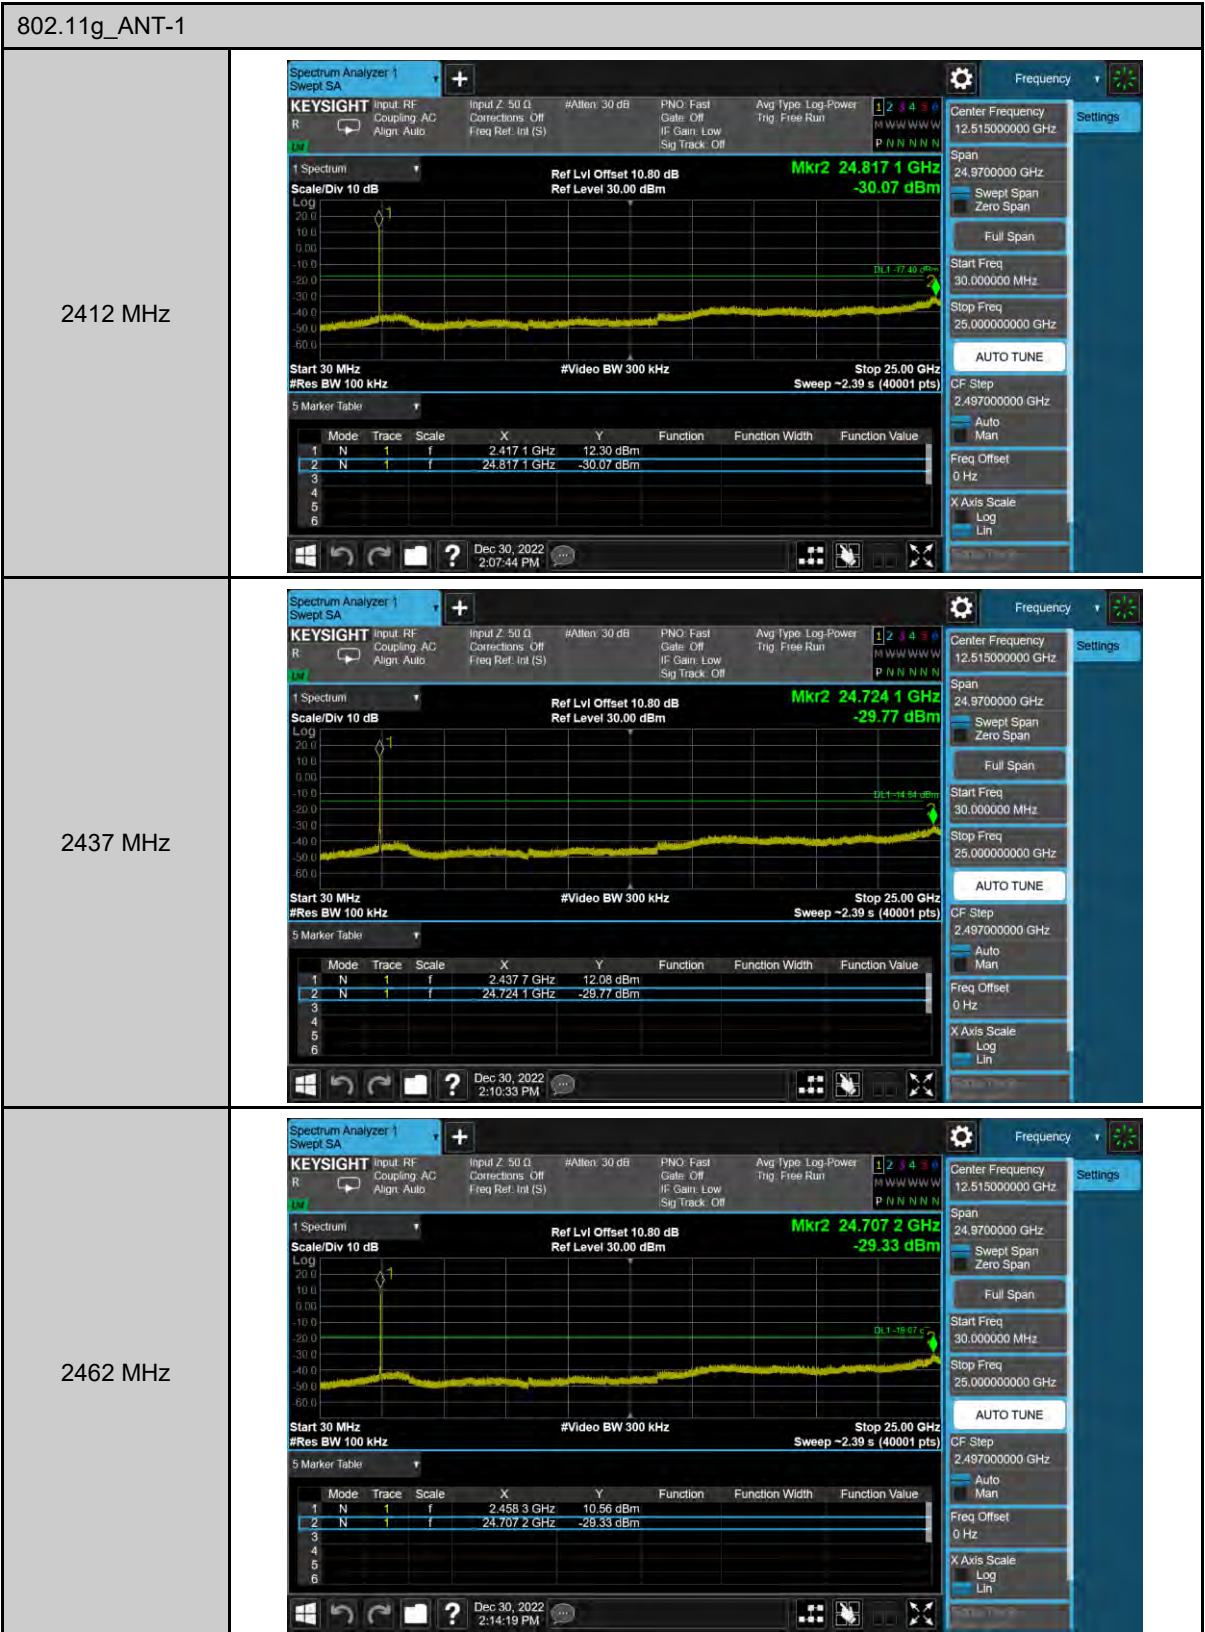

## Appendix B. Test Plots

802.11ax HE20

On+off time

802.11ax HE40

On+off time

Out of Band Conducted Spurious Emission

802.11g\_ANT-0

2412 MHz

2452 MHz

802.11b\_ANT-1

2412 MHz

2437 MHz

2462 MHz

802.11ax HE20\_ANT-1

2412 MHz

2437 MHz

2462 MHz

802.11ax HE40\_ANT-1

2422 MHz

2437 MHz

2452 MHz

Reference level

802.11b\_ANT-0

802.11ax HE40\_ANT-0

2422 MHz

2437 MHz

2452 MHz

Conducted Band Edge

802.11b\_ANT-0

2412 MHz

2462 MHz

802.11g\_ANT-0