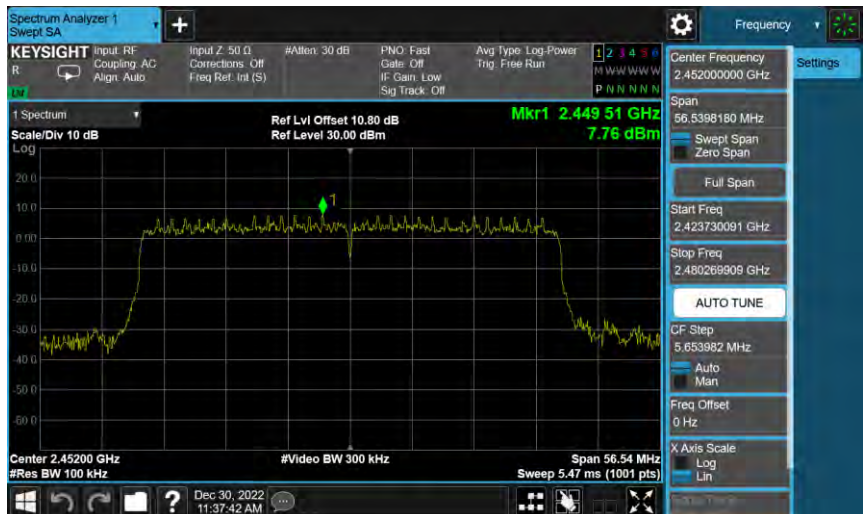

2437 MHz

2452 MHz

Reference level

802.11ax HE20\_ANT-0

2412 MHz

2437 MHz

2462 MHz

802.11ax HE40\_ANT-0

2422 MHz

2437 MHz

2452 MHz

Conducted Band Edge

802.11ax HE20\_ANT-0

2412 MHz

2462 MHz

802.11ax HE40\_ANT-0