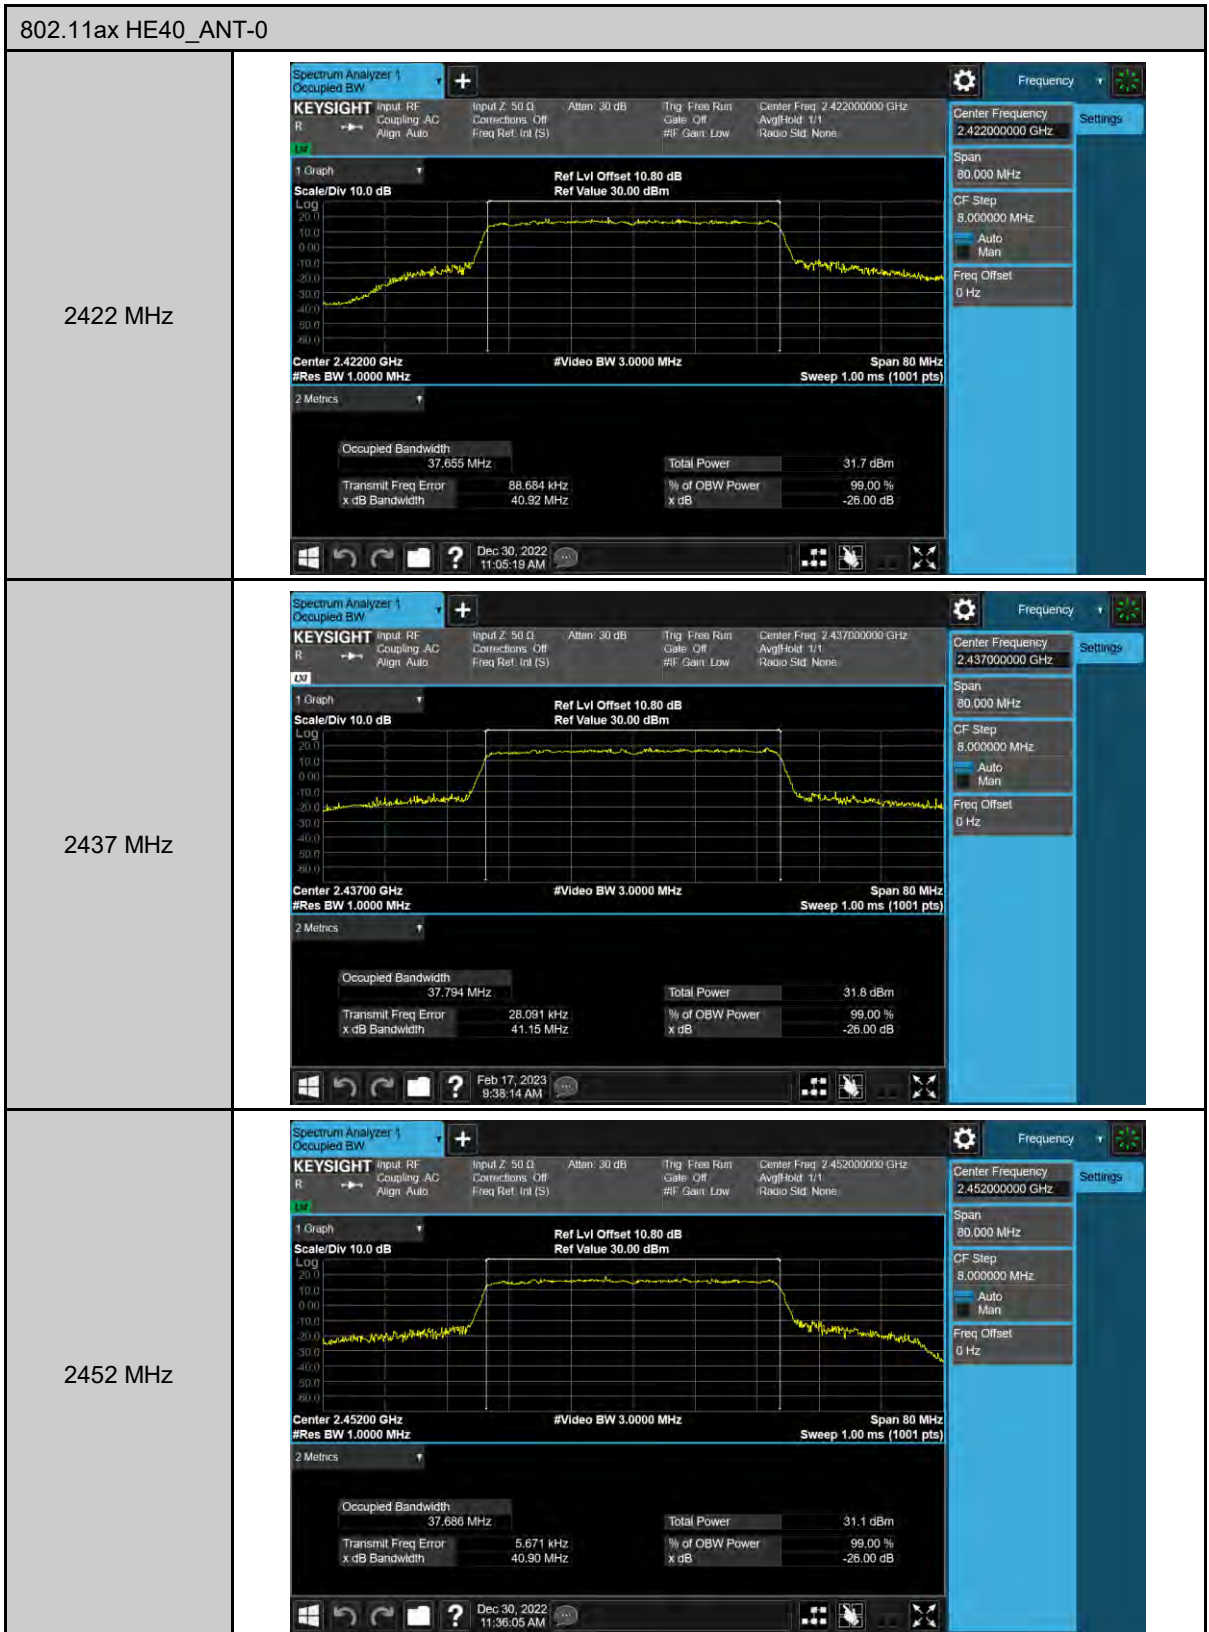

## Appendix B. Test Plots

802.11ax HE20

On+off time

802.11ax HE40

On+off time

Out of Band Conducted Spurious Emission

802.11g\_ANT-0

2412 MHz

2422 MHz

2452 MHz

6 dB Bandwidth

802.11b\_ANT-0

802.11ax HE20\_ANT-0

2412 MHz

2437 MHz

2462 MHz

99% Occupied Bandwidth

Maximum Power Spectral Density

802.11ax HE40\_ANT-0

2422 MHz

2437 MHz

2452 MHz

2x2

Duty cycle

802.11b

On+off time

802.11g

On+off time

802.11ax HE20

On+off time

802.11ax HE40

On+off time