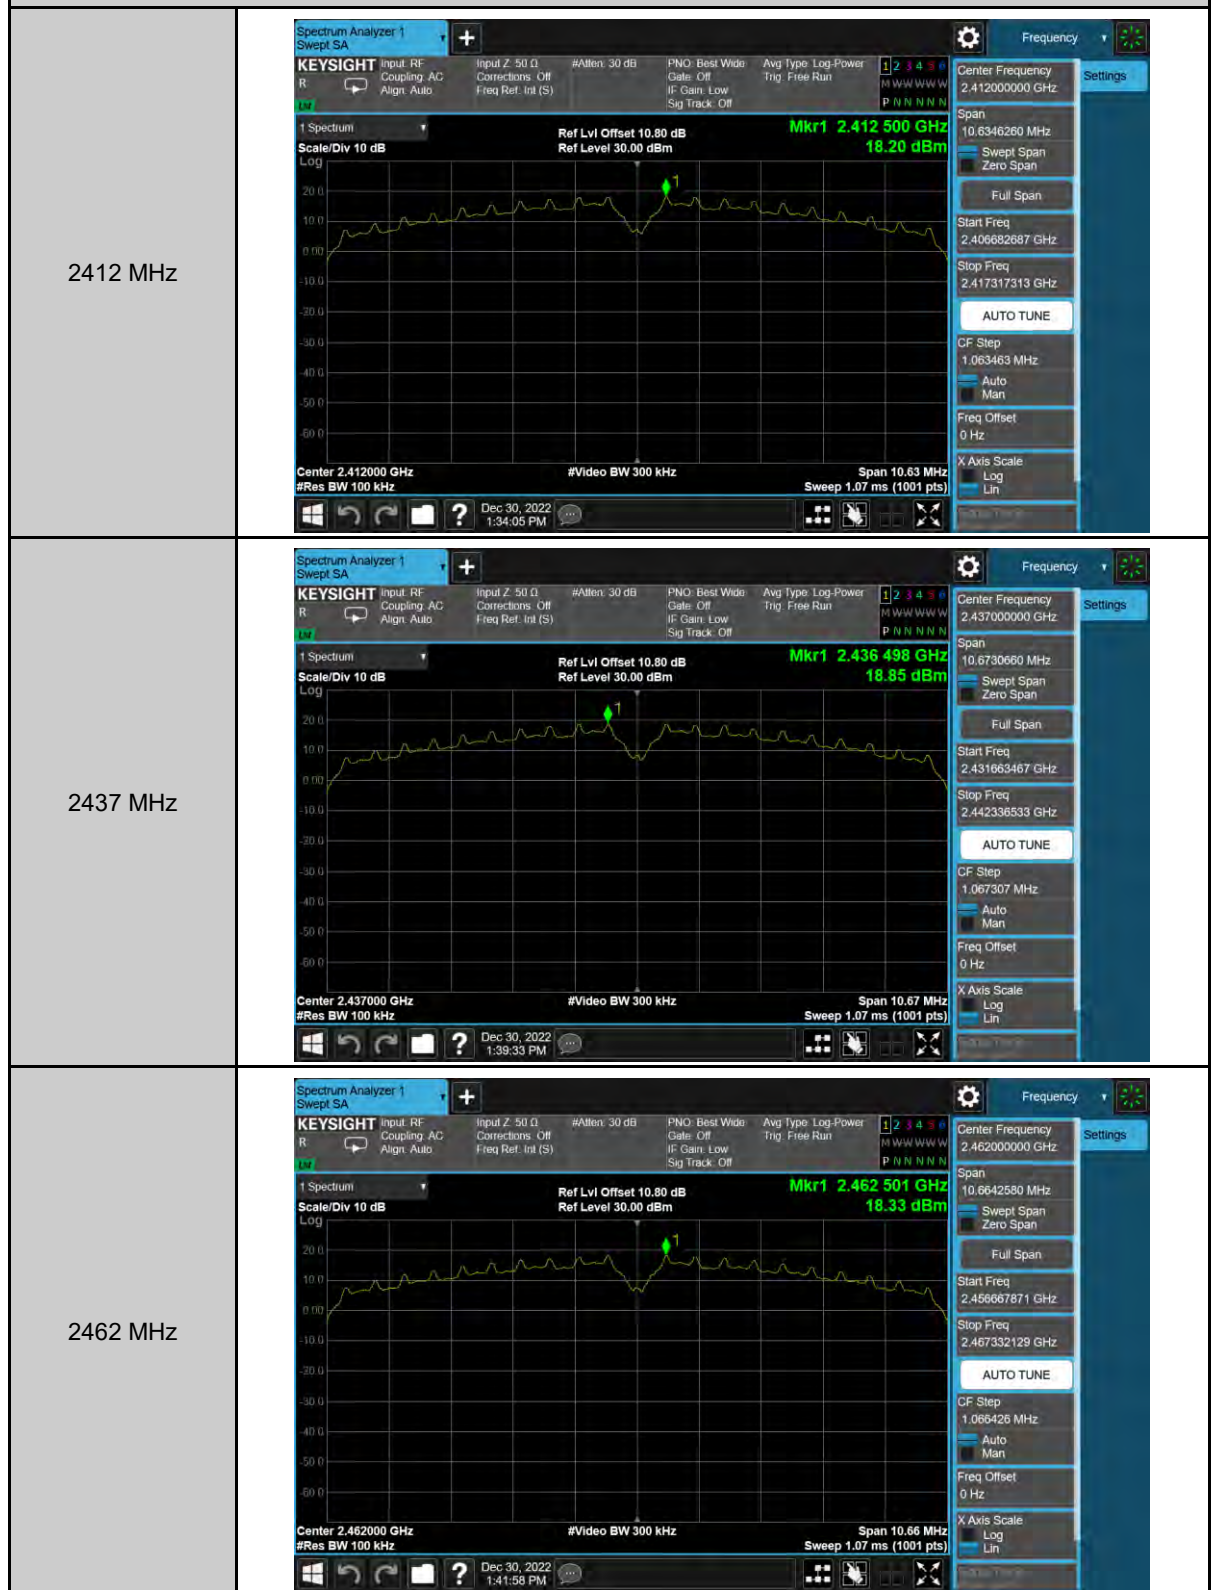

## Appendix B. Test Plots

802.11ax HE20

On+off time

802.11ax HE40

On+off time

Out of Band Conducted Spurious Emission

802.11g\_ANT-0

2412 MHz

2452 MHz

802.11b\_ANT-1

2412 MHz

2437 MHz

2462 MHz

802.11ax HE20\_ANT-1

2412 MHz

2437 MHz

2462 MHz

802.11ax HE40\_ANT-1

2422 MHz

2437 MHz

2452 MHz

Reference level

802.11b\_ANT-0

802.11ax HE40\_ANT-0

2422 MHz

2437 MHz

2452 MHz

Conducted Band Edge

802.11b\_ANT-0

2412 MHz

2462 MHz

802.11g\_ANT-0