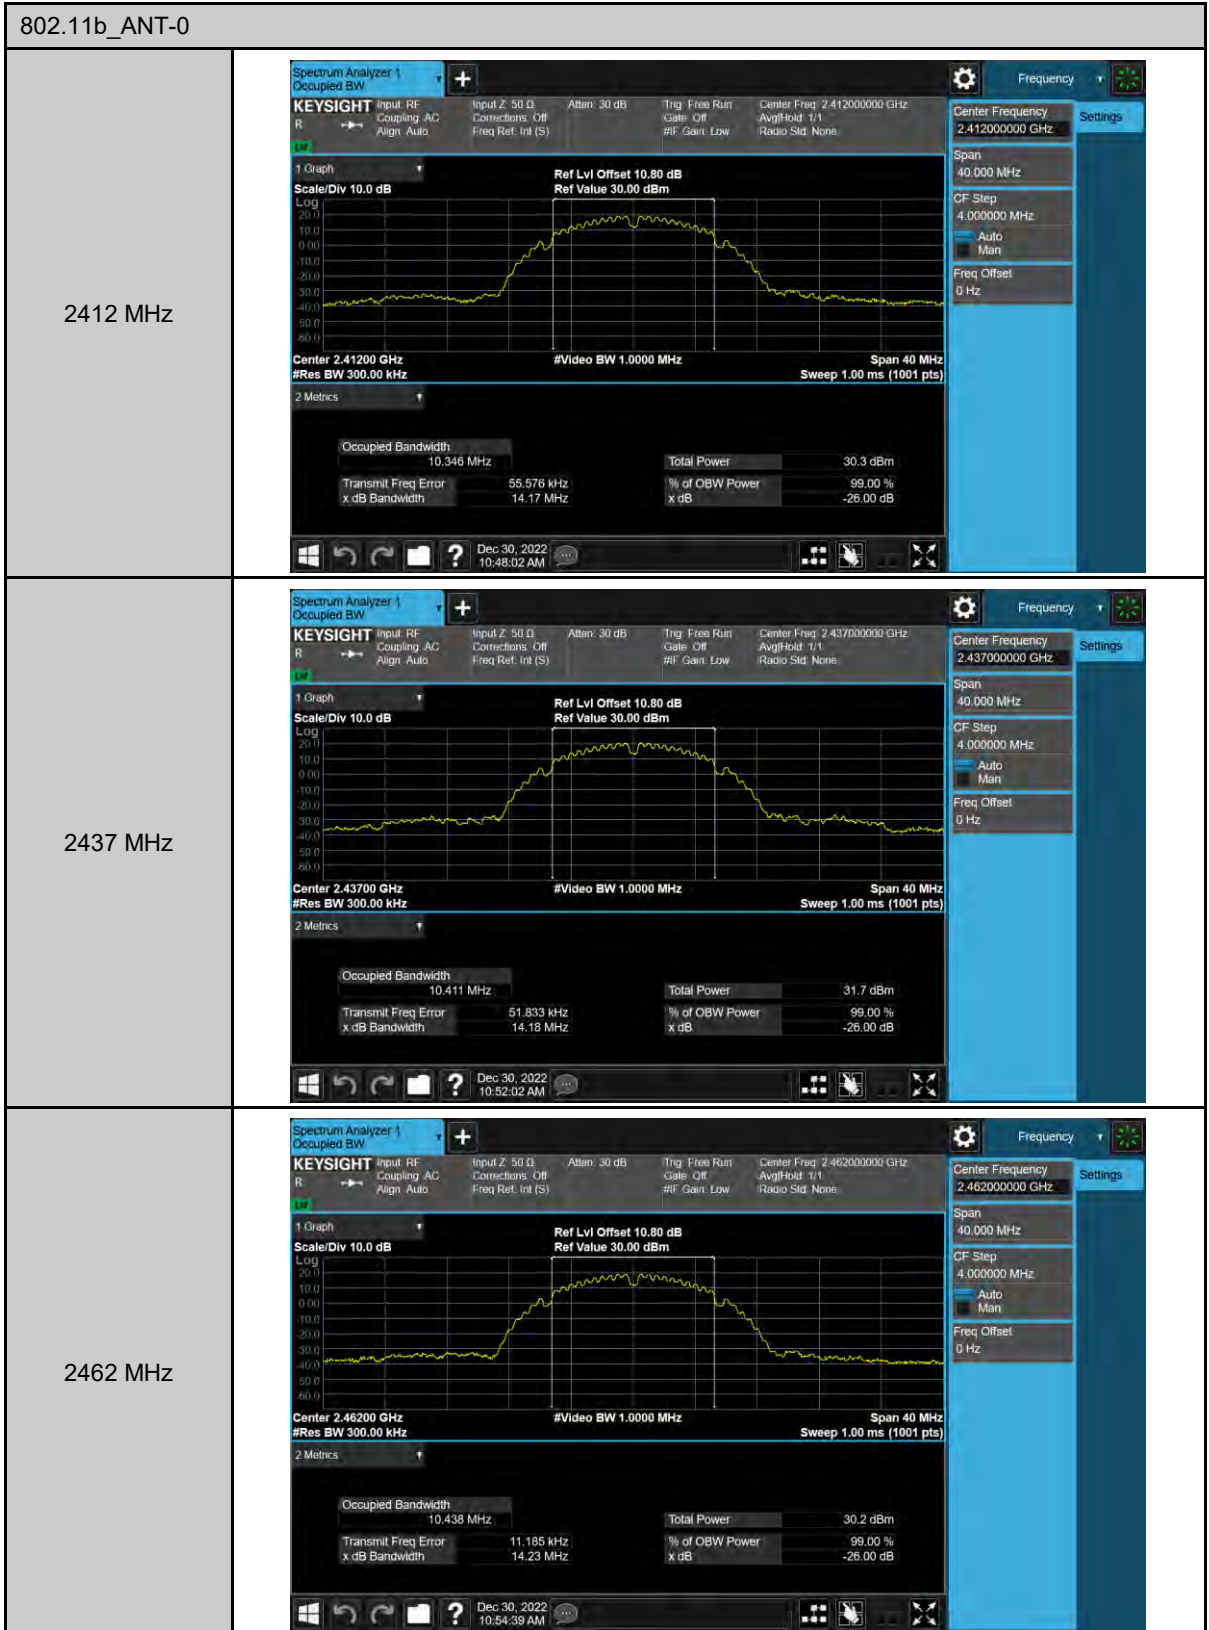

## Appendix B. Test Plots

802.11ax HE20

On+off time

802.11ax HE40

On+off time

Out of Band Conducted Spurious Emission

802.11g\_ANT-0

2412 MHz

2422 MHz

2452 MHz

6 dB Bandwidth

802.11b\_ANT-0

802.11ax HE20\_ANT-0

2412 MHz

2437 MHz

2462 MHz

99% Occupied Bandwidth

Maximum Power Spectral Density

802.11ax HE40\_ANT-0

2422 MHz

2437 MHz

2452 MHz

2x2

Duty cycle

802.11b

On+off time

802.11g

On+off time

802.11ax HE20

On+off time

802.11ax HE40

On+off time