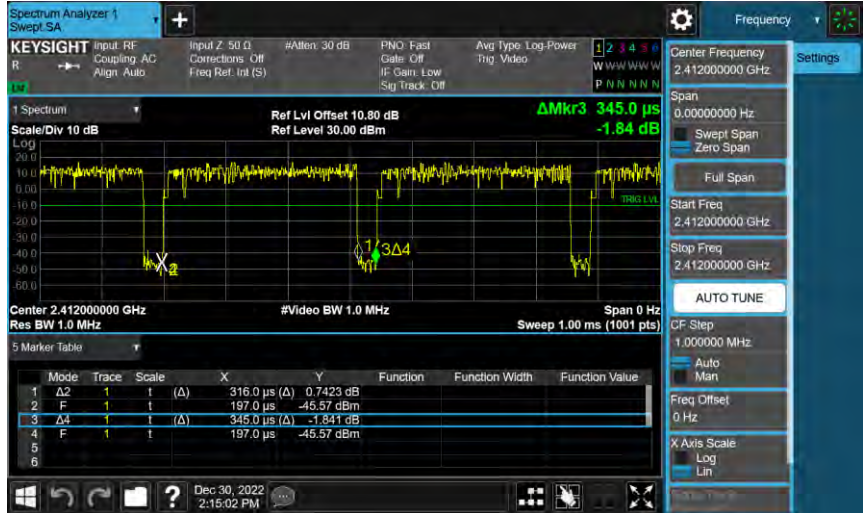

802.11b

On+off time

802.11g

On+off time

802.11ax HE20

On+off time

802.11ax HE40

On+off time

Out of Band Conducted Spurious Emission

802.11b\_ANT-0

2412 MHz

2437 MHz

2462 MHz

802.11g\_ANT-0

2412 MHz

2437 MHz