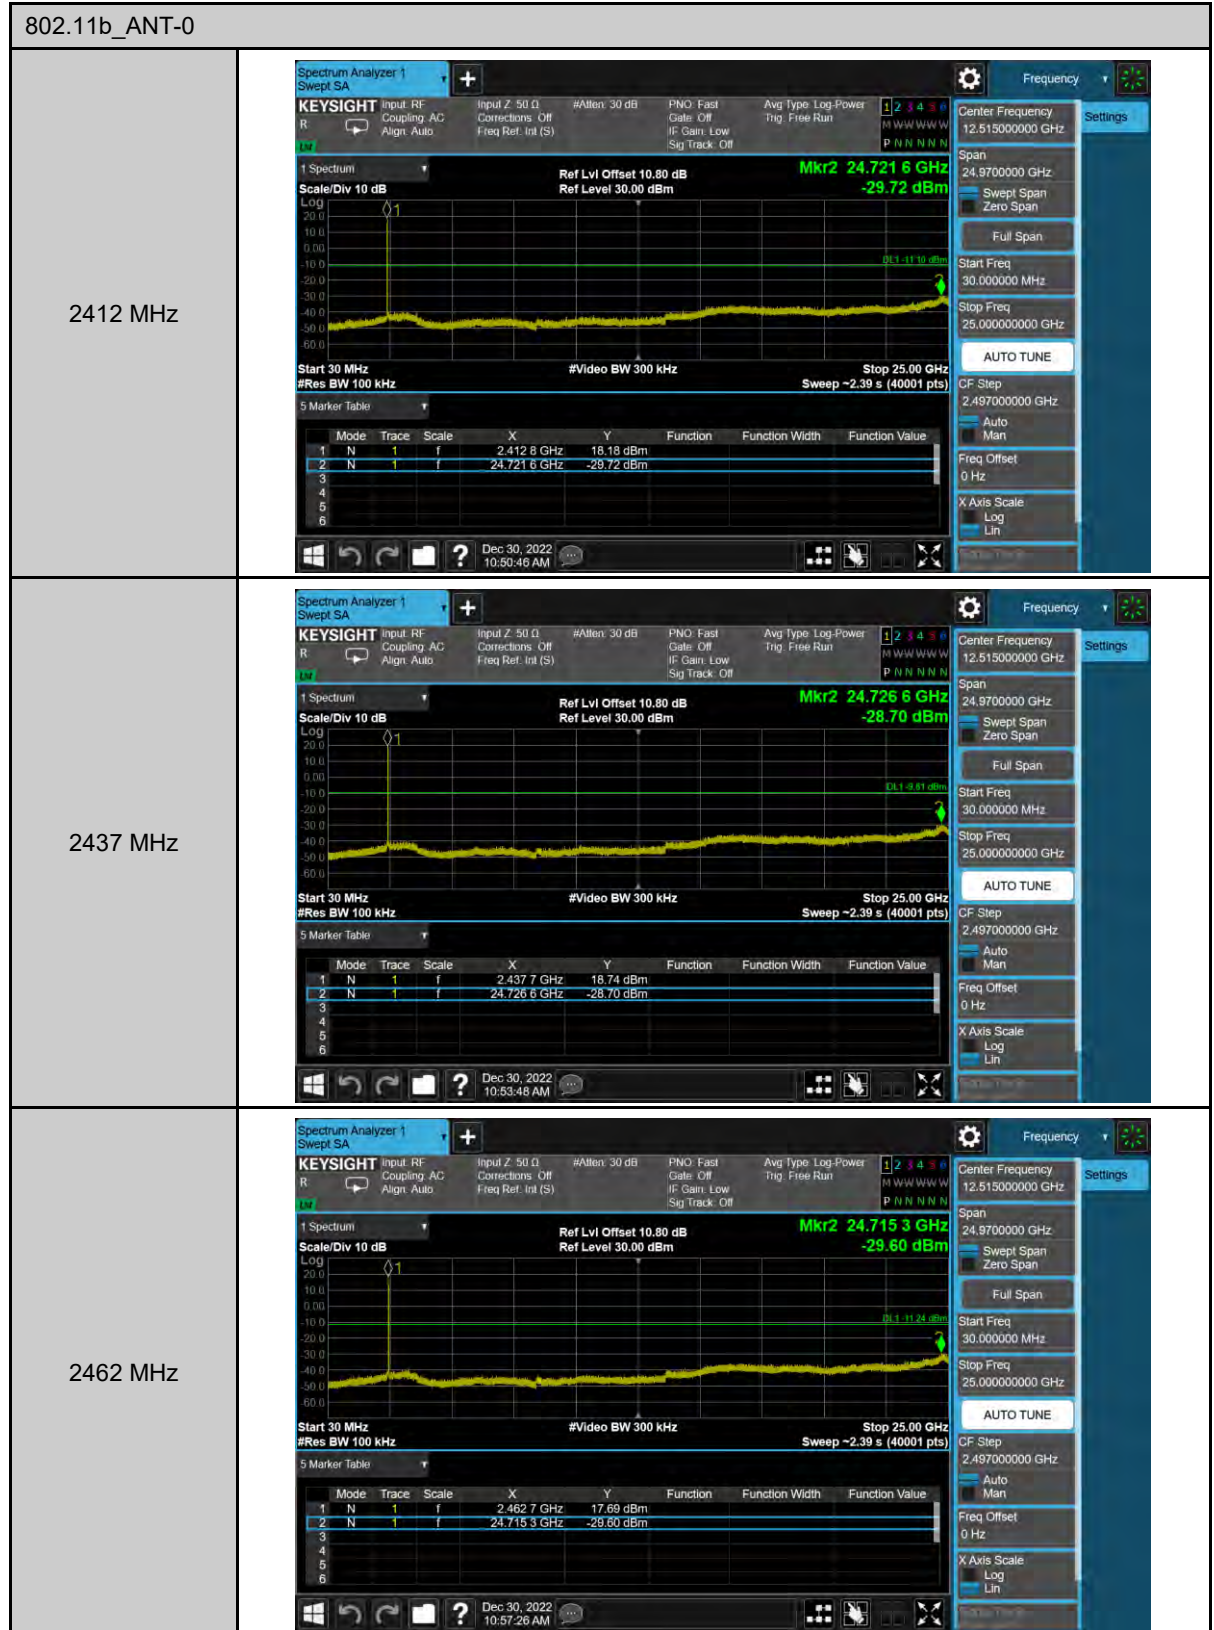

## Appendix B. Test Plots

802.11ax HE20

On+off time

802.11ax HE40

On+off time

Out of Band Conducted Spurious Emission

802.11g\_ANT-0

2412 MHz

2437 MHz

2462 MHz

802.11ax HE20\_ANT-0

2412 MHz

2437 MHz

2462 MHz

802.11ax HE40\_ANT-0

2422 MHz