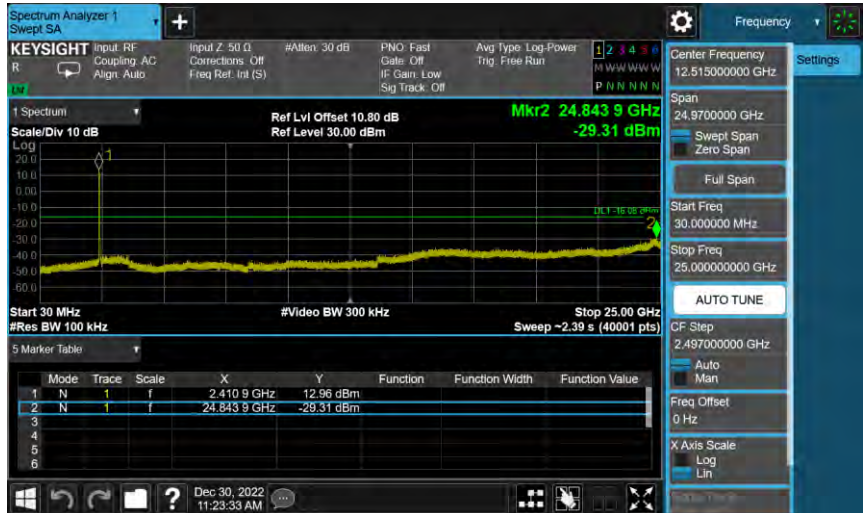

## Appendix B. Test Plots

802.11ax HE20

On+off time

802.11ax HE40

On+off time

Out of Band Conducted Spurious Emission

802.11g\_ANT-0

2412 MHz

2437 MHz

2462 MHz

802.11ax HE20\_ANT-0

2412 MHz

2437 MHz

2462 MHz

802.11ax HE40\_ANT-0

2422 MHz

2437 MHz

2452 MHz

Reference level

802.11ax HE20\_ANT-0

2412 MHz

2437 MHz

2462 MHz

802.11ax HE40\_ANT-0