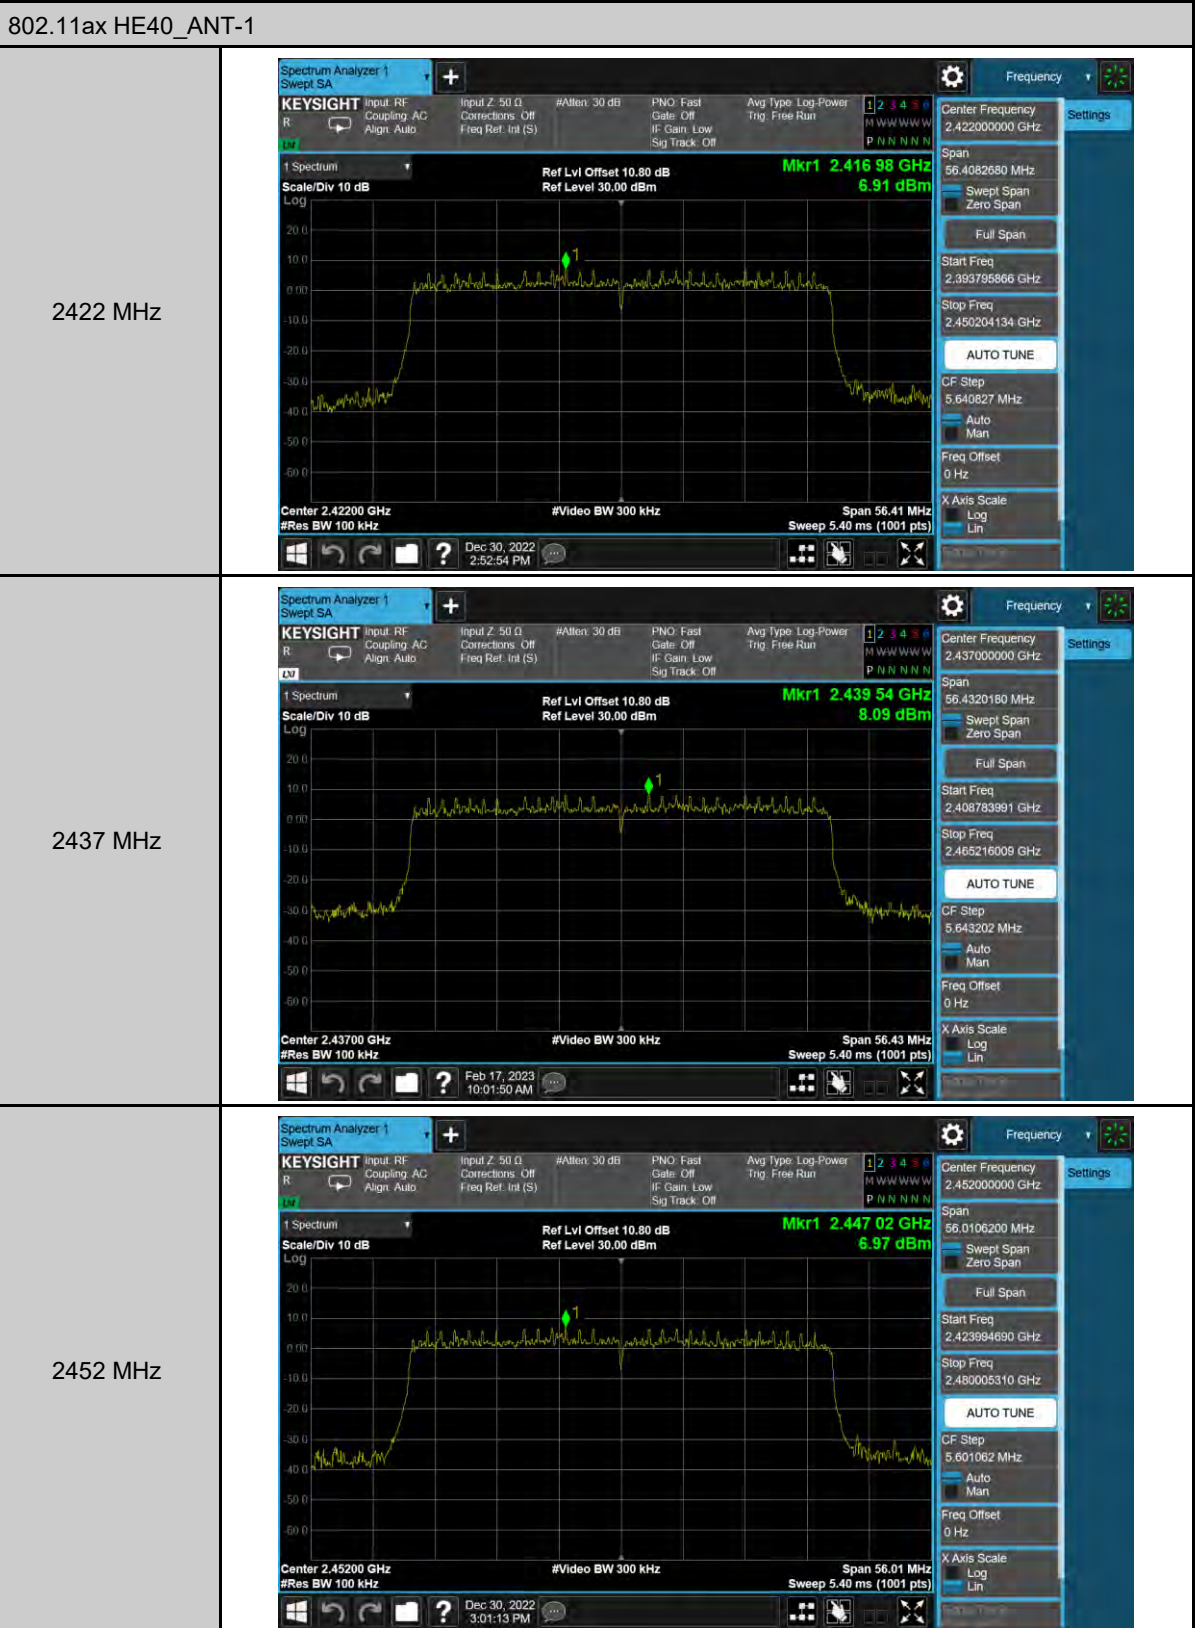

## Appendix B. Test Plots

802.11ax HE20

On+off time

802.11ax HE40

On+off time

Out of Band Conducted Spurious Emission

802.11g\_ANT-0

2412 MHz

2462 MHz

802.11ax HE40\_ANT-1

2422 MHz

2437 MHz

2452 MHz

Reference level

802.11b\_ANT-0

802.11ax HE40\_ANT-0

2422 MHz

2437 MHz

2452 MHz

Conducted Band Edge

802.11b\_ANT-0

2412 MHz

2462 MHz

802.11g\_ANT-0

2412 MHz

2462 MHz

802.11ax HE20\_ANT-0

2412 MHz

2462 MHz

802.11ax HE40\_ANT-0

2422 MHz

2452 MHz