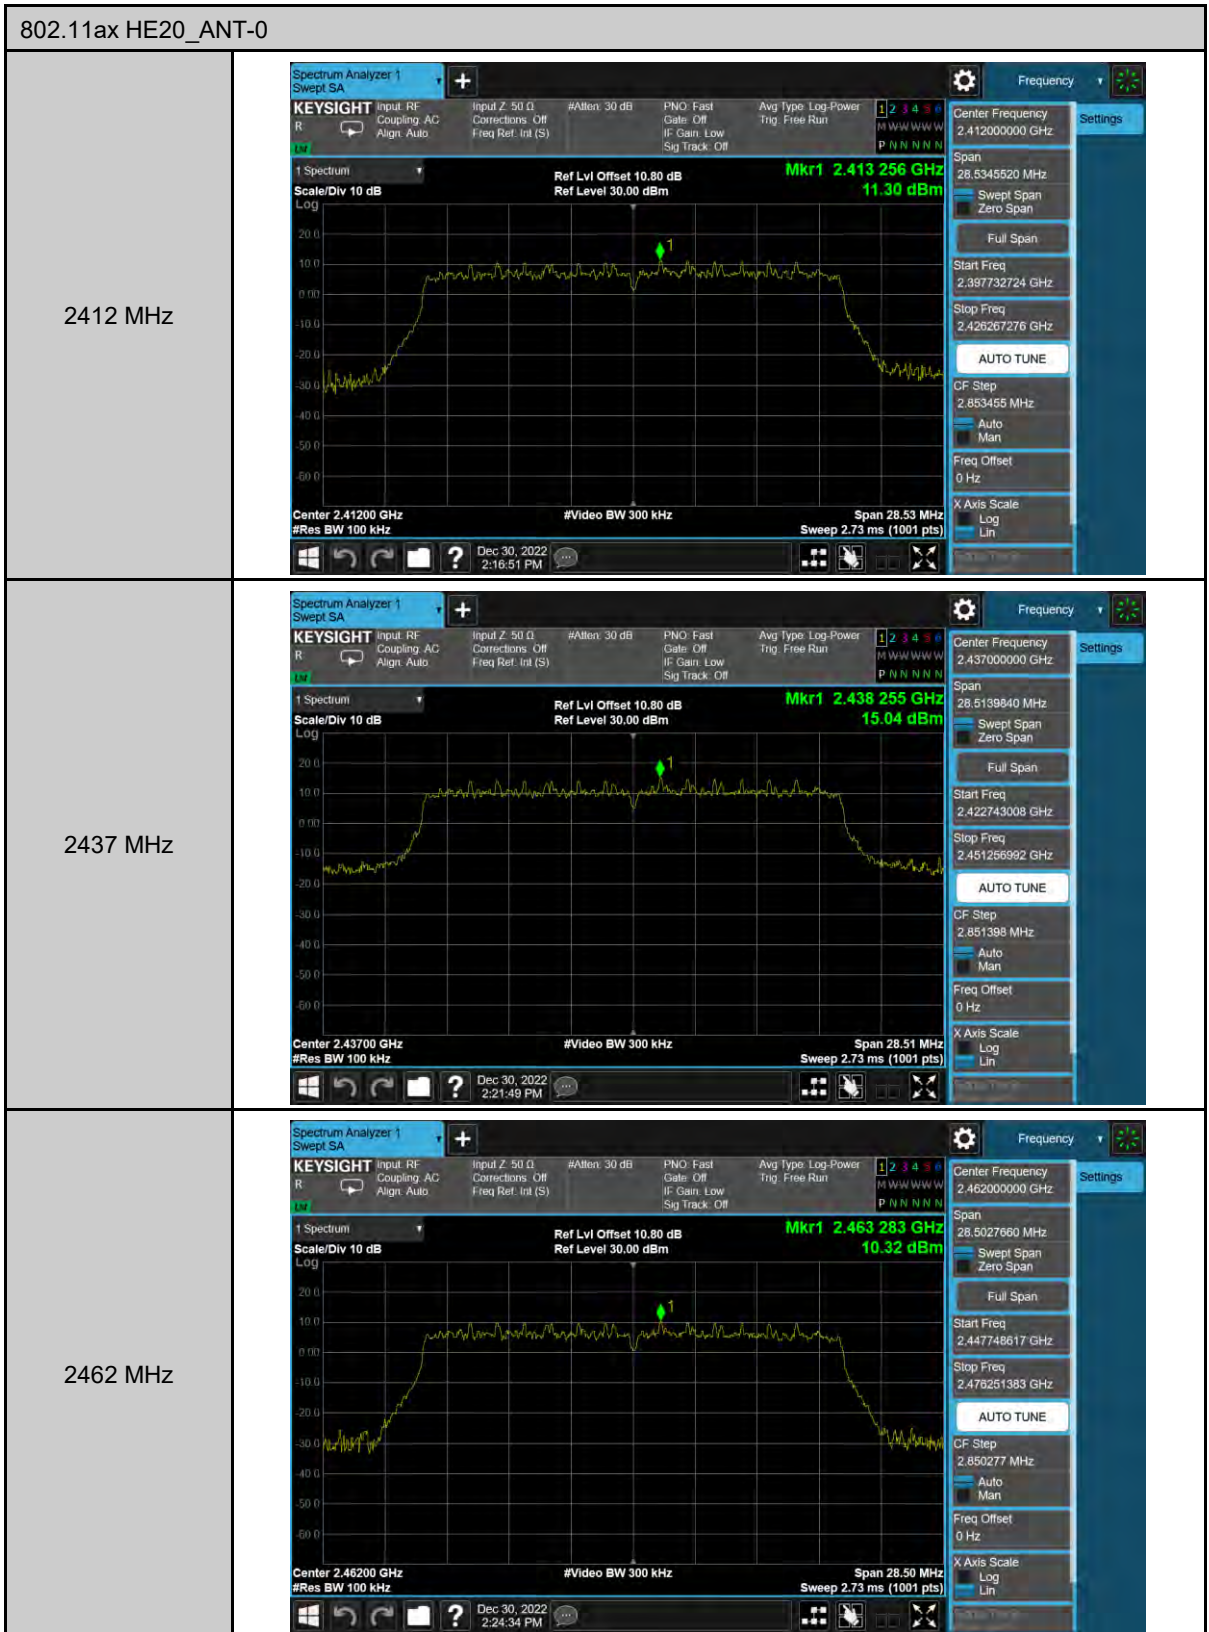

## Appendix B. Test Plots

802.11ax HE20

On+off time

802.11ax HE40

On+off time

Out of Band Conducted Spurious Emission

802.11g\_ANT-0

2412 MHz

2452 MHz

802.11b\_ANT-1

2412 MHz

2437 MHz

2462 MHz

802.11ax HE20\_ANT-1

2412 MHz

2437 MHz

2462 MHz

802.11ax HE40\_ANT-1

2422 MHz

2437 MHz

2452 MHz

Reference level

802.11b\_ANT-0

802.11ax HE40\_ANT-0

2422 MHz

2437 MHz

2452 MHz

Conducted Band Edge

802.11b\_ANT-0

2412 MHz

2462 MHz

802.11g\_ANT-0