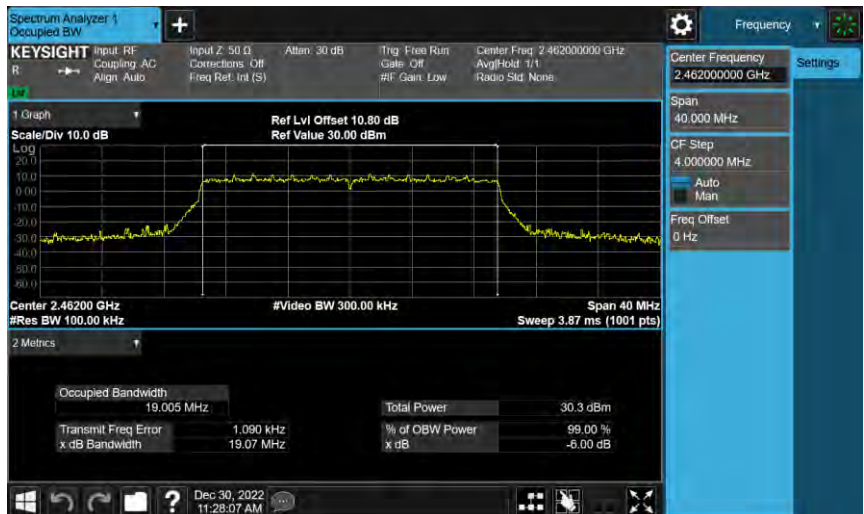

2422 MHz

2452 MHz

6 dB Bandwidth

802.11b\_ANT-0

802.11ax HE20\_ANT-0

2412 MHz

2437 MHz

2462 MHz

99% Occupied Bandwidth

Maximum Power Spectral Density

802.11ax HE40\_ANT-0

2422 MHz

2437 MHz

2452 MHz

2x2

Duty cycle