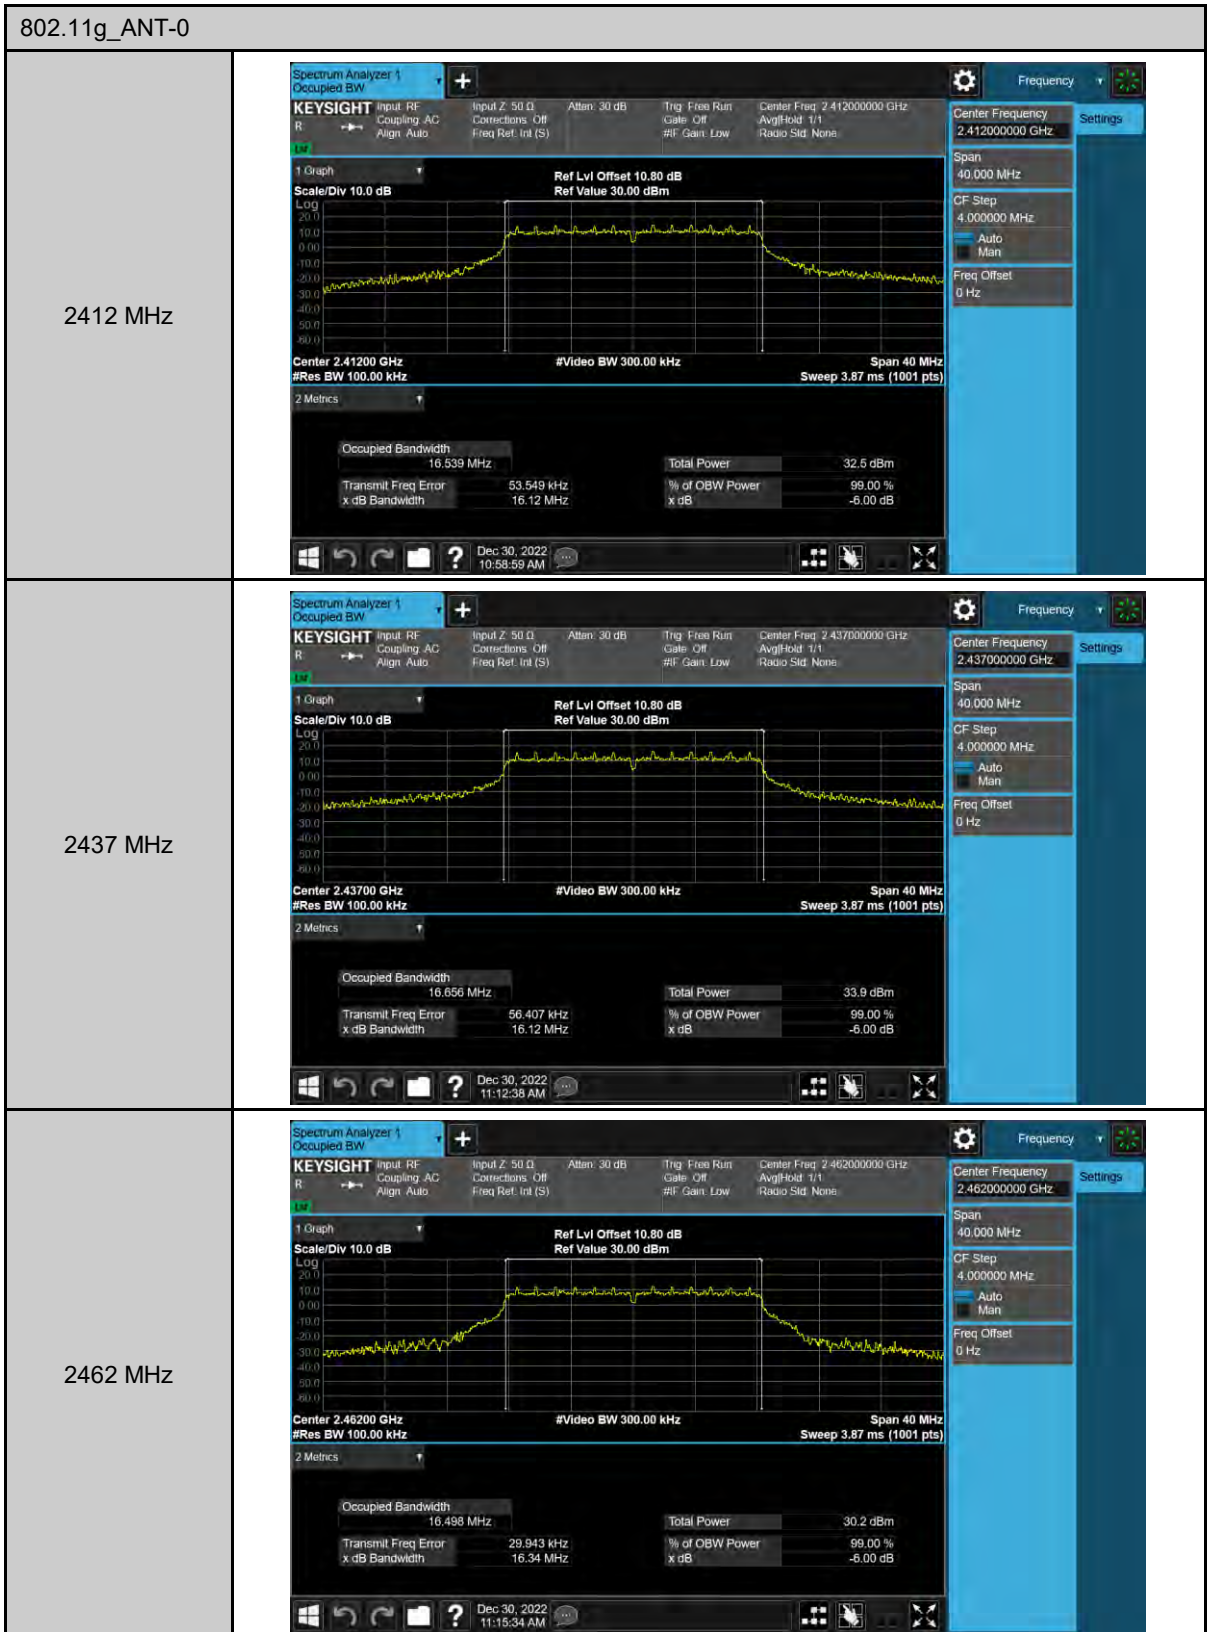

## Appendix B. Test Plots

802.11ax HE20

On+off time

802.11ax HE40

On+off time

Out of Band Conducted Spurious Emission

802.11g\_ANT-0

2412 MHz

2422 MHz

2452 MHz

6 dB Bandwidth

802.11b\_ANT-0

802.11ax HE20\_ANT-0

2412 MHz

2437 MHz

2462 MHz

99% Occupied Bandwidth

Maximum Power Spectral Density

802.11ax HE40\_ANT-0

2422 MHz

2437 MHz

2452 MHz

2x2

Duty cycle

802.11b

On+off time

802.11g

On+off time

802.11ax HE20

On+off time

802.11ax HE40

On+off time