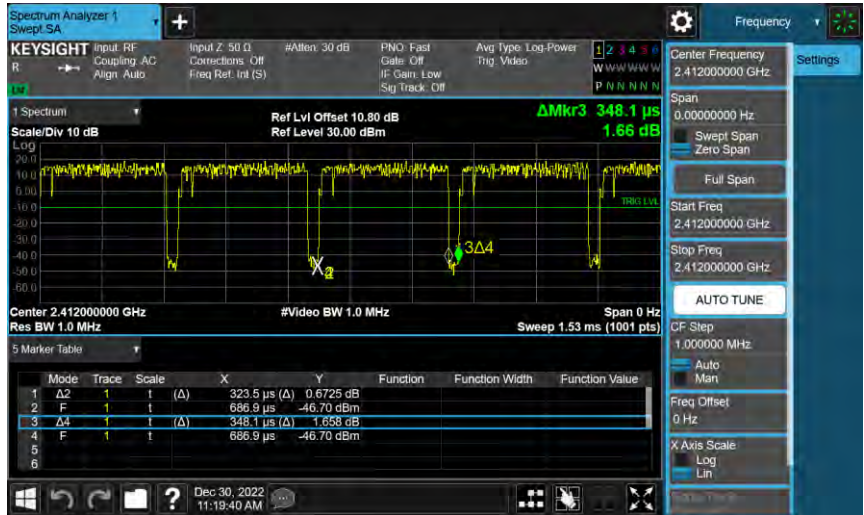

## Appendix B. Test Plots

802.11ax HE20

On+off time

802.11ax HE40

On+off time

Out of Band Conducted Spurious Emission

802.11g\_ANT-0

2412 MHz