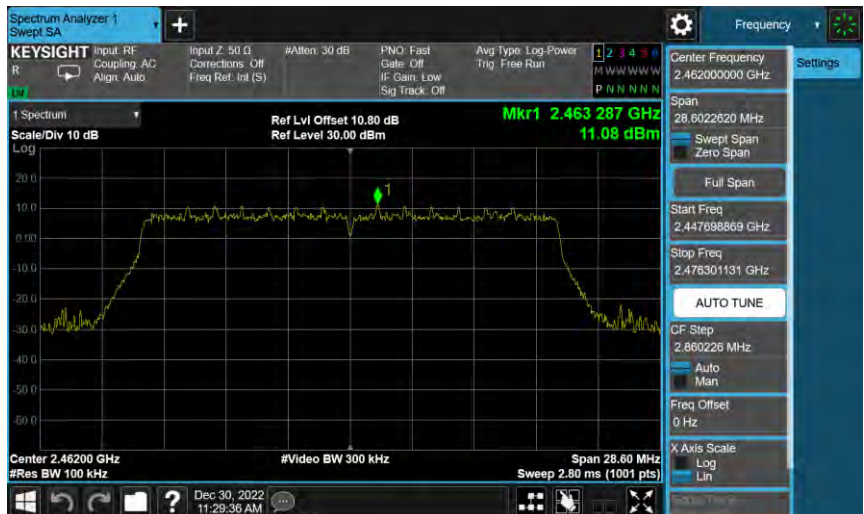

2437 MHz

2452 MHz

Reference level

802.11ax HE20\_ANT-0

2412 MHz

2437 MHz

2462 MHz

802.11ax HE40\_ANT-0

2422 MHz

2437 MHz

2452 MHz

Conducted Band Edge

802.11ax HE20\_ANT-0

2412 MHz

2462 MHz

802.11ax HE40\_ANT-0