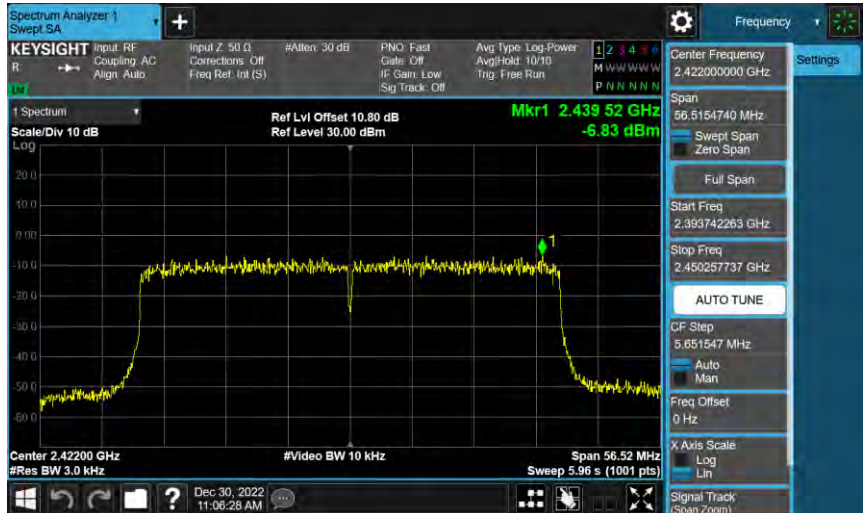

99% Occupied Bandwidth

Maximum Power Spectral Density

802.11ax HE40\_ANT-0

2422 MHz

2437 MHz

2452 MHz

2x2

Duty cycle

802.11b

On+off time

802.11g

On+off time

802.11ax HE20

On+off time

802.11ax HE40

On+off time