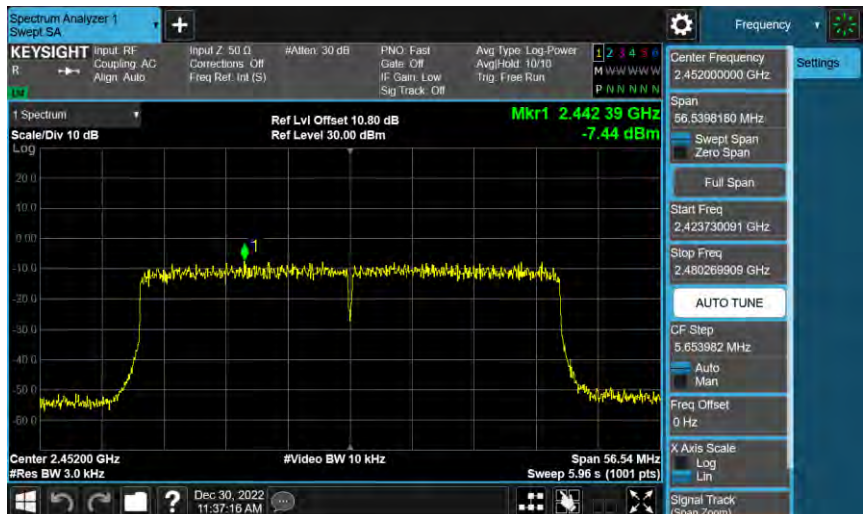

99% Occupied Bandwidth

Maximum Power Spectral Density

802.11ax HE40\_ANT-0

2422 MHz

2437 MHz

2452 MHz

2x2

Duty cycle

802.11b

On+off time

802.11g

On+off time

802.11ax HE20

On+off time

802.11ax HE40

On+off time