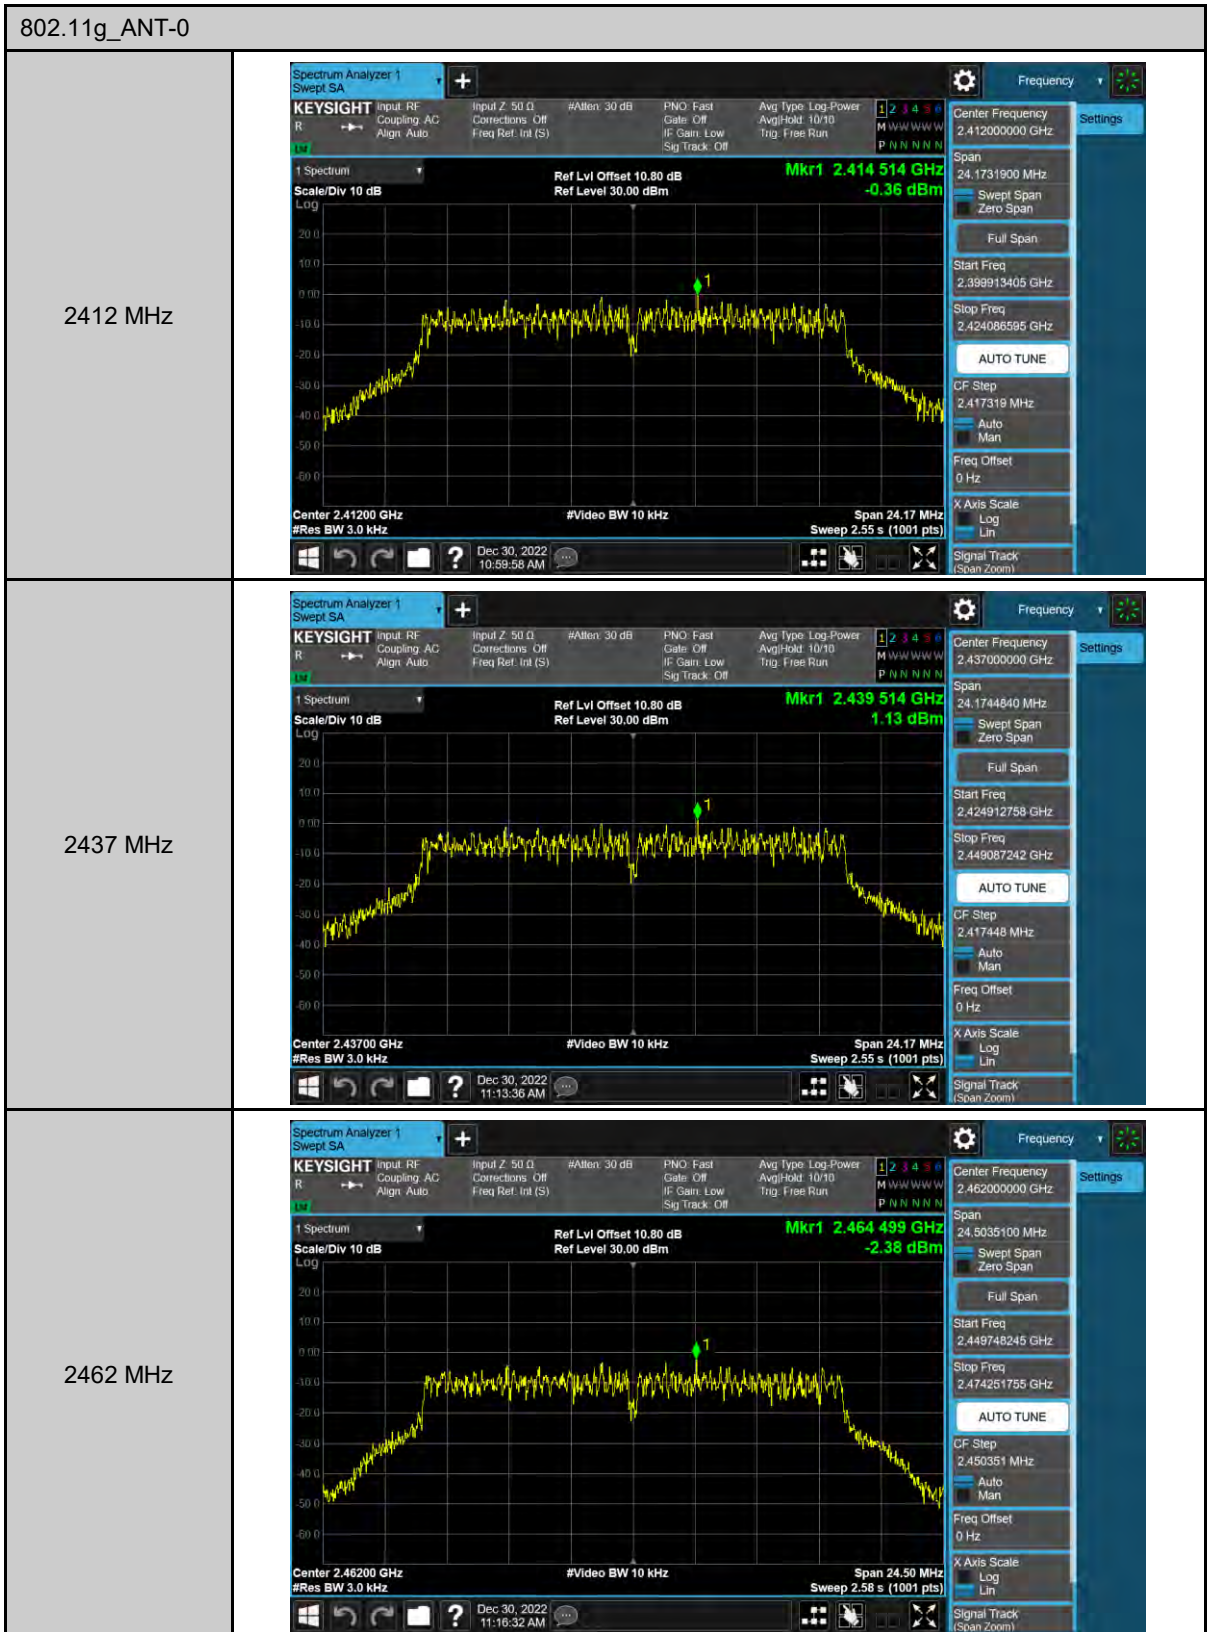

## Appendix B. Test Plots

802.11ax HE20

On+off time

802.11ax HE40

On+off time

Out of Band Conducted Spurious Emission

802.11g\_ANT-0

2412 MHz

99% Occupied Bandwidth

Maximum Power Spectral Density

802.11ax HE40\_ANT-0

2422 MHz

2437 MHz

2452 MHz

2x2

Duty cycle

802.11b

On+off time

802.11g

On+off time

802.11ax HE20

On+off time

802.11ax HE40

On+off time

Out of Band Conducted Spurious Emission

802.11b\_ANT-0

2412 MHz

2437 MHz

2462 MHz

802.11g\_ANT-0

2412 MHz

2437 MHz