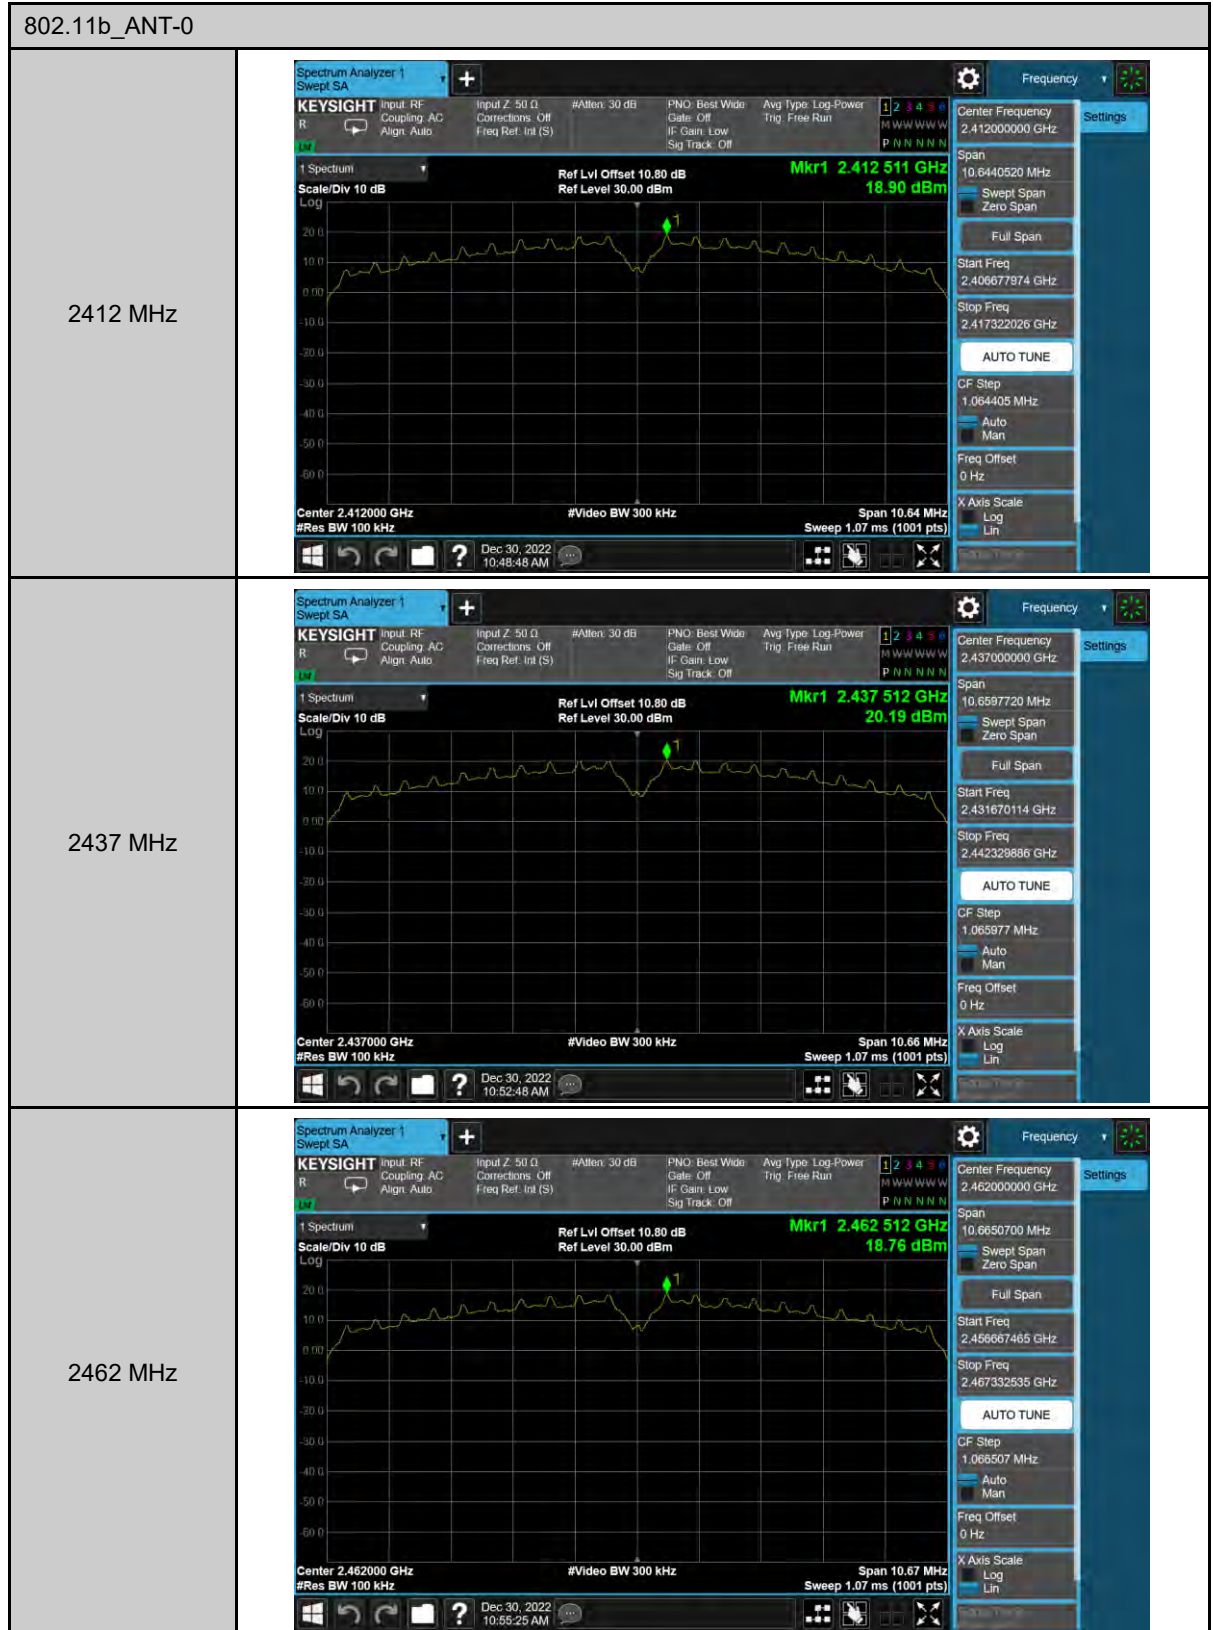

## Appendix B. Test Plots

802.11ax HE20

On+off time

802.11ax HE40

On+off time

Out of Band Conducted Spurious Emission

802.11g\_ANT-0

2412 MHz

2437 MHz

2462 MHz

802.11ax HE20\_ANT-0

2412 MHz

2437 MHz

2462 MHz

802.11ax HE40\_ANT-0

2422 MHz

2437 MHz

2452 MHz

Reference level

802.11ax HE20\_ANT-0

2412 MHz

2437 MHz

2462 MHz

802.11ax HE40\_ANT-0