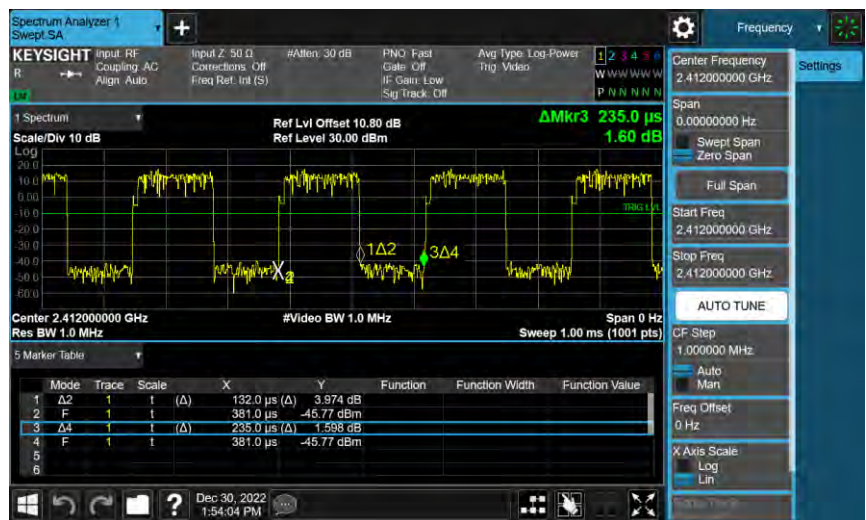

99% Occupied Bandwidth

Maximum Power Spectral Density

802.11ax HE40\_ANT-0

2422 MHz

2437 MHz

2452 MHz

2x2

Duty cycle

802.11b

On+off time

802.11g

On+off time

802.11ax HE20

On+off time

802.11ax HE40

On+off time