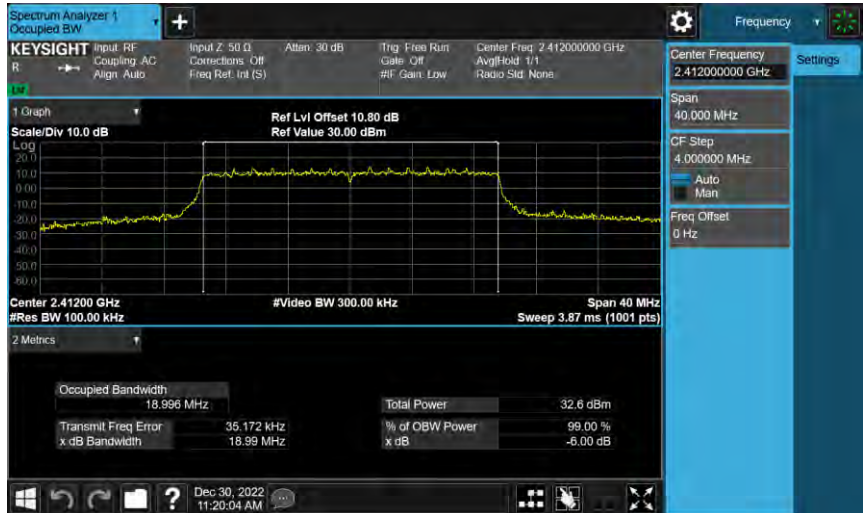

2422 MHz

2452 MHz

6 dB Bandwidth

802.11b\_ANT-0

802.11ax HE20\_ANT-0

2412 MHz

2437 MHz

2462 MHz

99% Occupied Bandwidth

Maximum Power Spectral Density

802.11ax HE40\_ANT-0

2422 MHz

2437 MHz

2452 MHz

2x2

Duty cycle