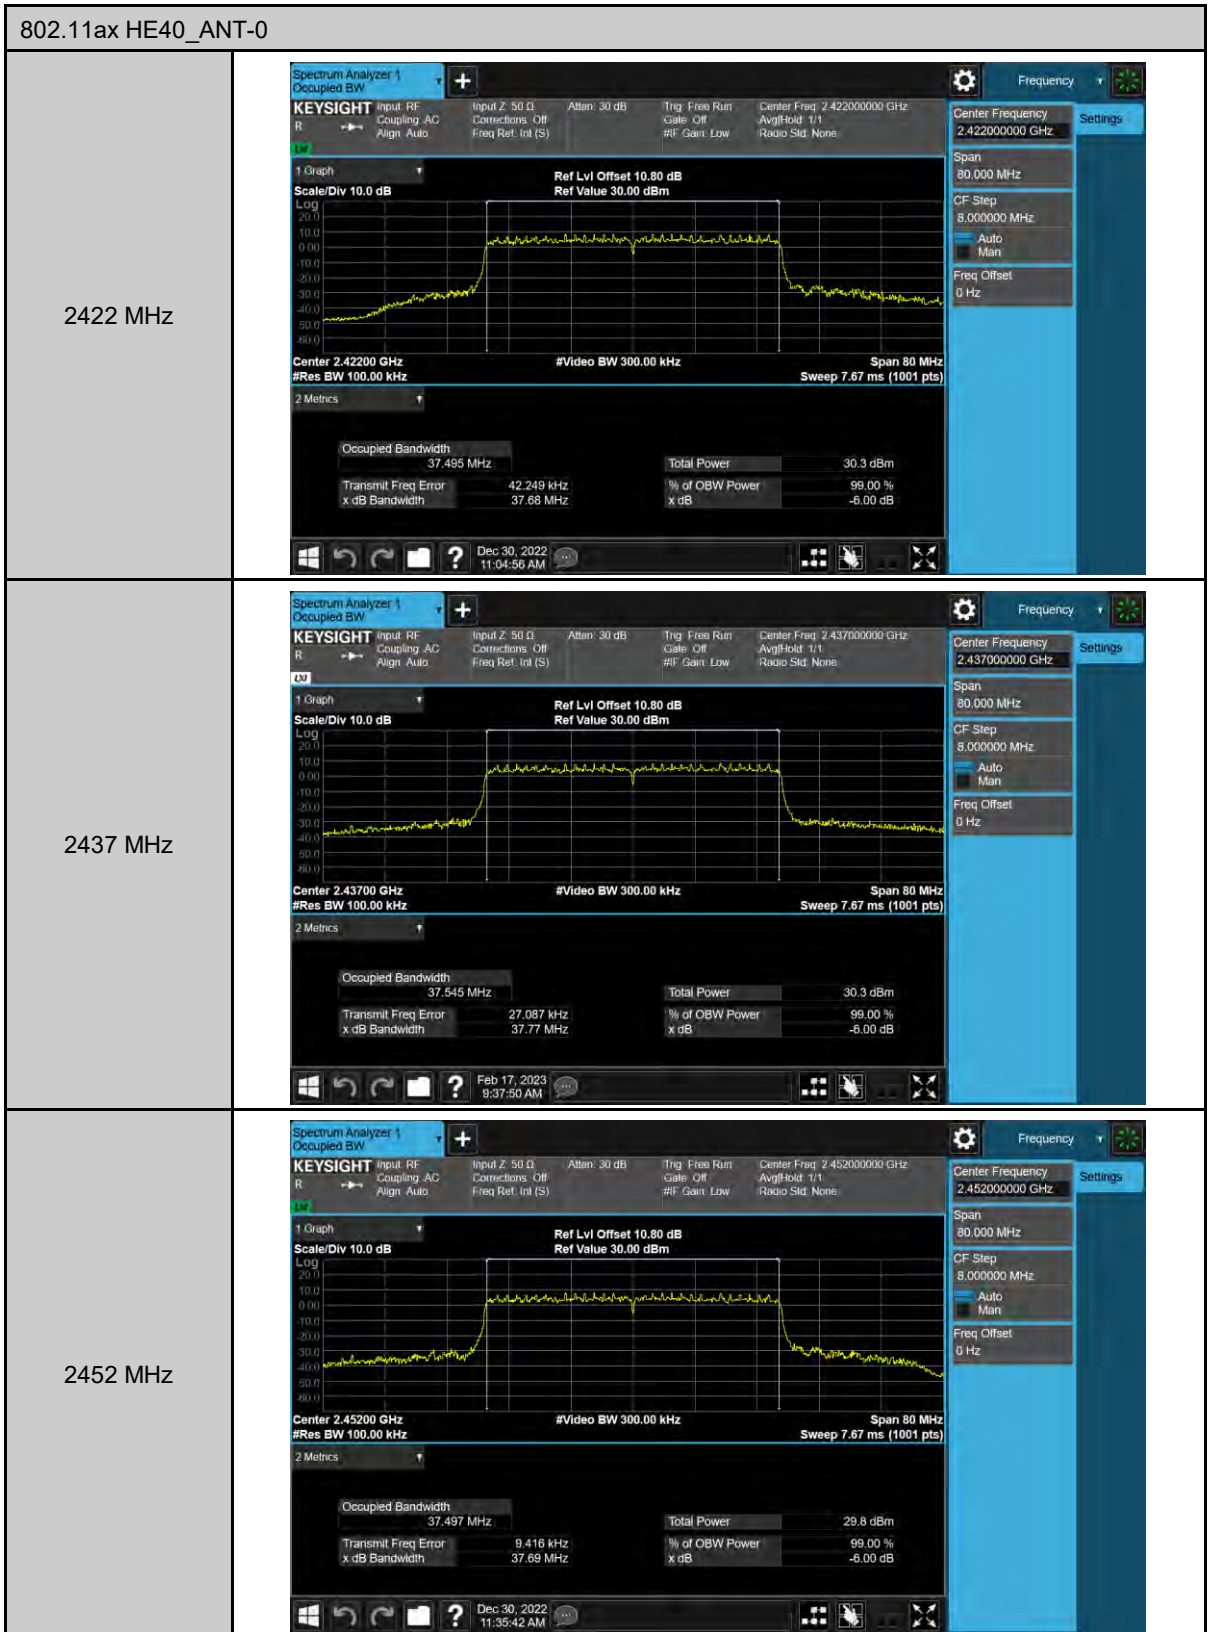

## Appendix B. Test Plots

802.11ax HE20

On+off time

802.11ax HE40

On+off time

Out of Band Conducted Spurious Emission

802.11g\_ANT-0

2412 MHz

2422 MHz

2452 MHz

6 dB Bandwidth

802.11b\_ANT-0

802.11ax HE20\_ANT-0

2412 MHz

2437 MHz

2462 MHz

99% Occupied Bandwidth

Maximum Power Spectral Density

802.11ax HE40\_ANT-0

2422 MHz

2437 MHz

2452 MHz

2x2

Duty cycle