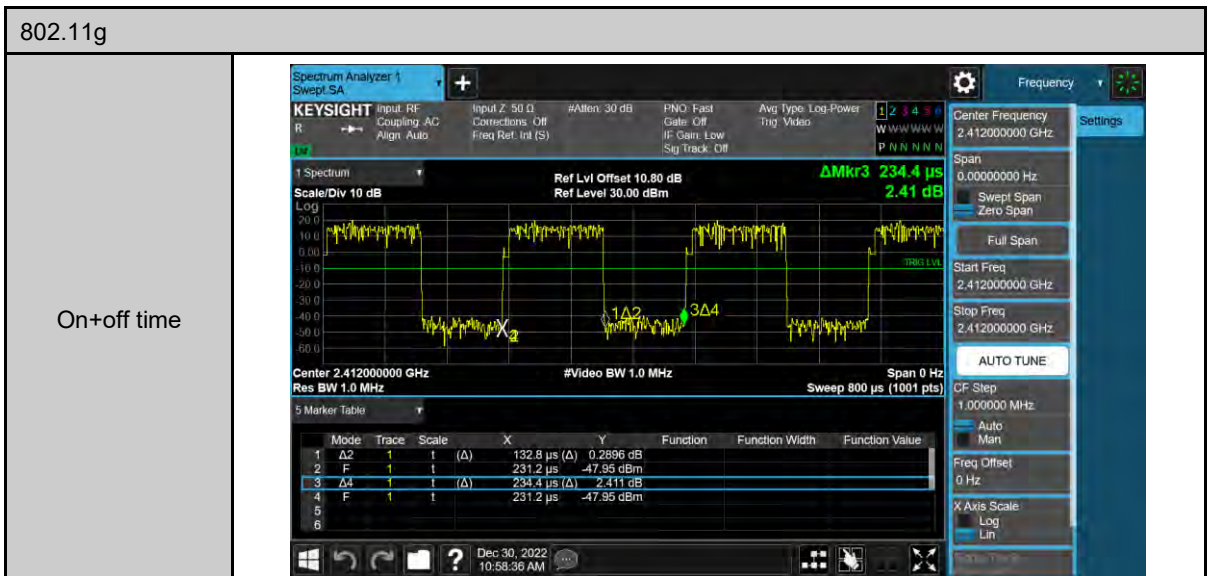

## Appendix B. Test Plots

802.11ax HE20

On+off time

802.11ax HE40

On+off time

Out of Band Conducted Spurious Emission

802.11g\_ANT-0

2412 MHz