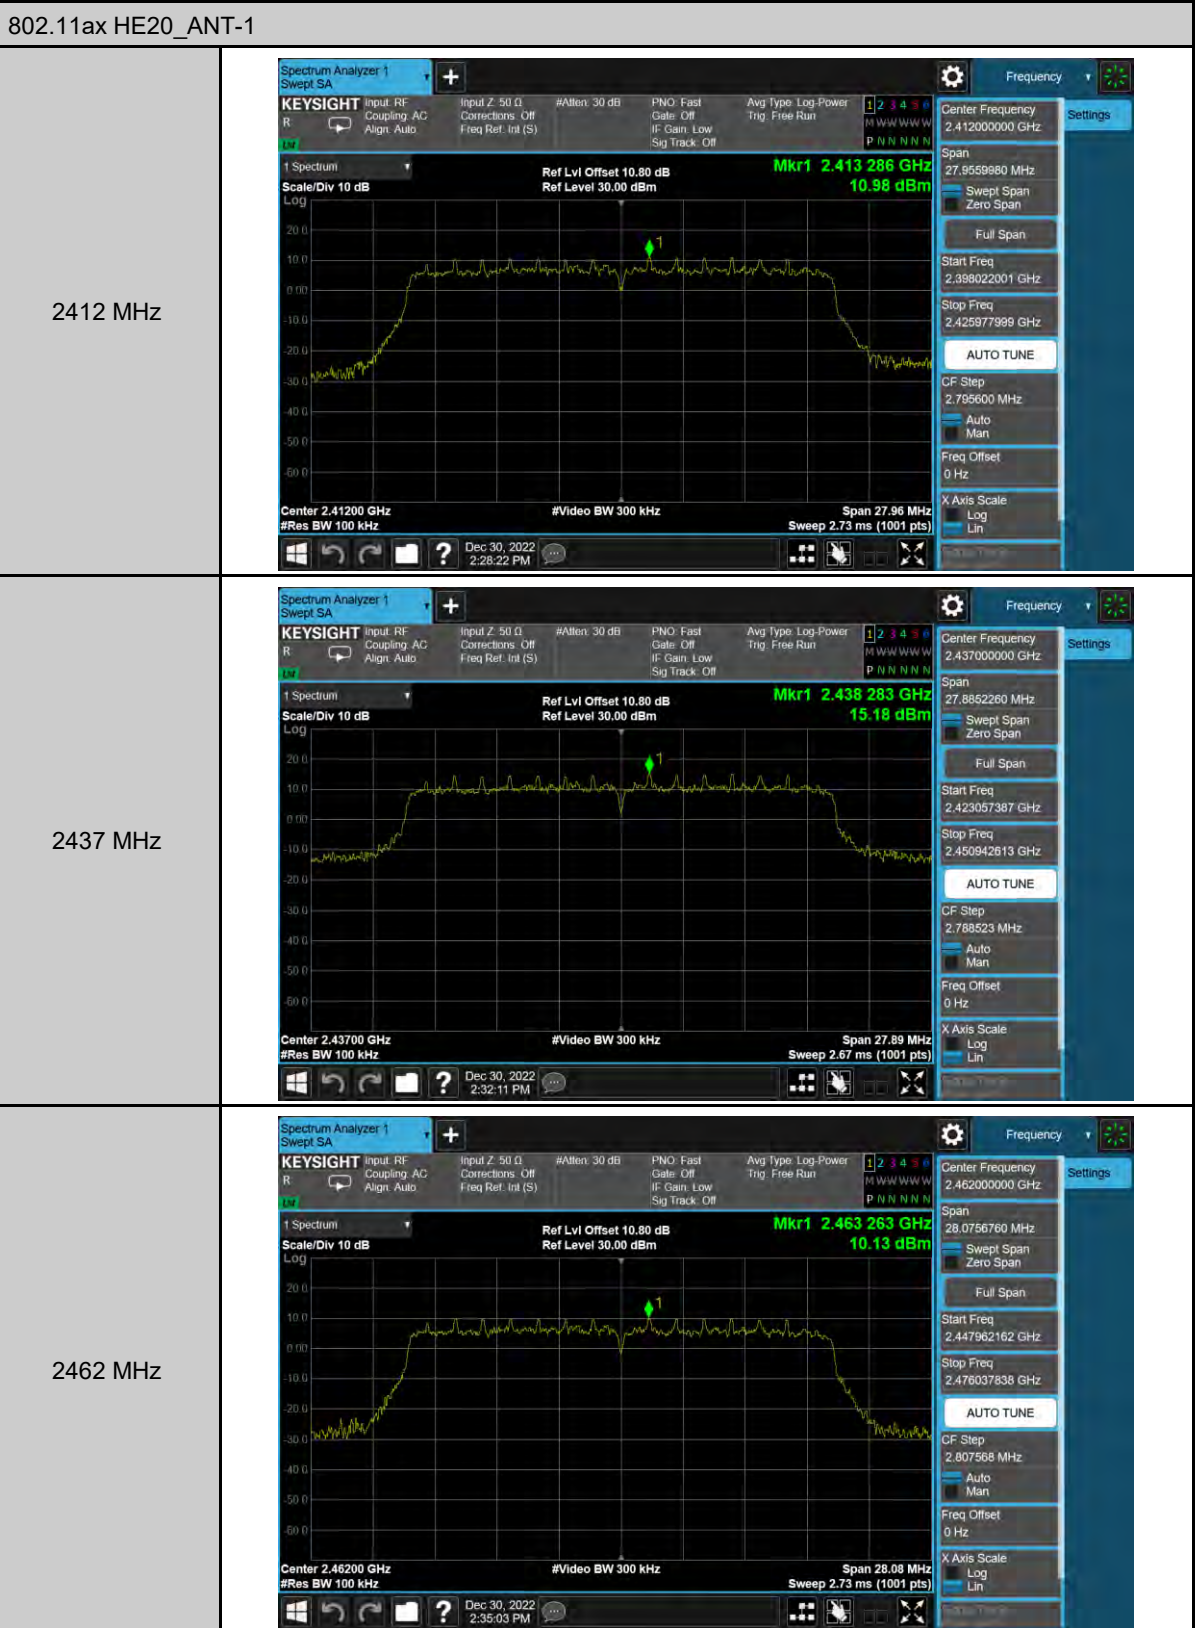

## Appendix B. Test Plots

802.11ax HE20

On+off time

802.11ax HE40

On+off time

Out of Band Conducted Spurious Emission

802.11g\_ANT-0

2412 MHz

2462 MHz

802.11ax HE40\_ANT-1

2422 MHz

2437 MHz

2452 MHz

Reference level

802.11b\_ANT-0

802.11ax HE40\_ANT-0

2422 MHz

2437 MHz

2452 MHz

Conducted Band Edge

802.11b\_ANT-0

2412 MHz

2462 MHz

802.11g\_ANT-0

2412 MHz

2462 MHz

802.11ax HE20\_ANT-0

2412 MHz

2462 MHz

802.11ax HE40\_ANT-0

2422 MHz

2452 MHz