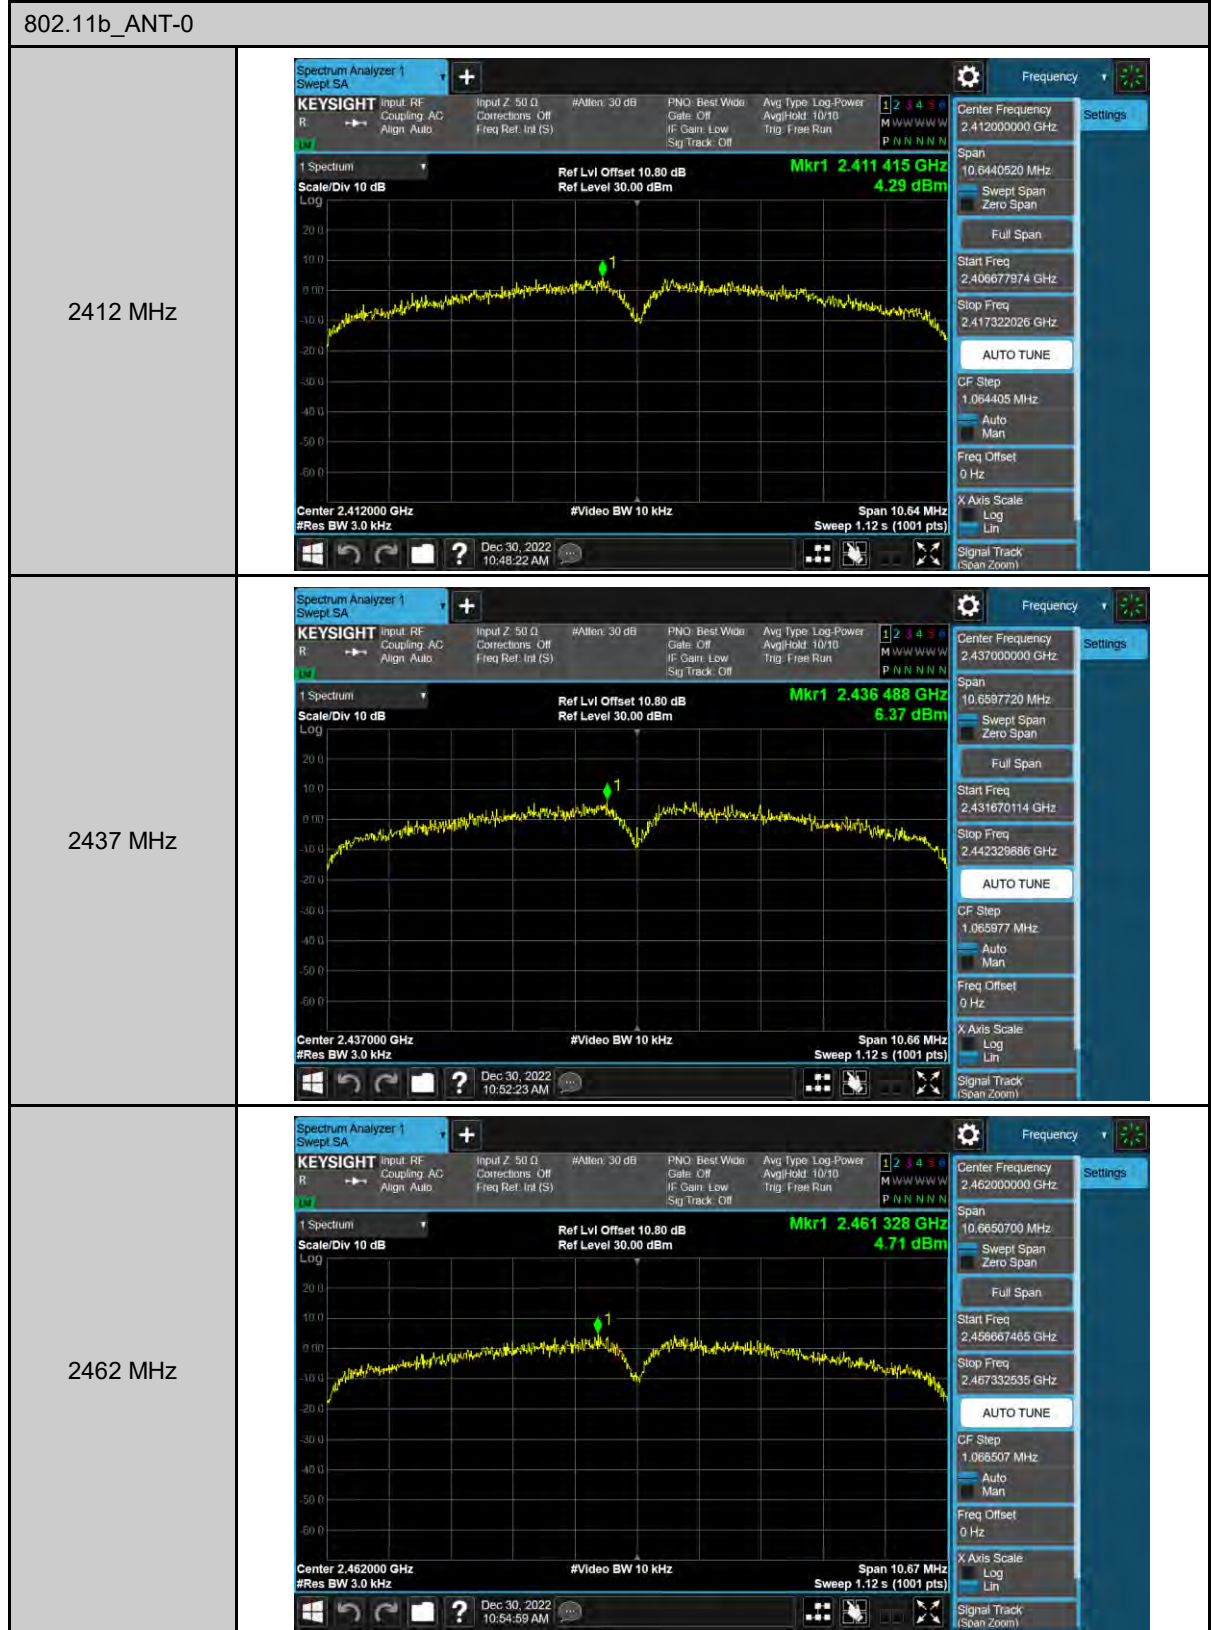

## Appendix B. Test Plots

802.11ax HE20

On+off time

802.11ax HE40

On+off time

Out of Band Conducted Spurious Emission

802.11g\_ANT-0

2412 MHz

99% Occupied Bandwidth

Maximum Power Spectral Density

802.11ax HE40\_ANT-0

2422 MHz

2437 MHz

2452 MHz

2x2

Duty cycle

802.11b

On+off time

802.11g

On+off time

802.11ax HE20

On+off time

802.11ax HE40

On+off time

Out of Band Conducted Spurious Emission

802.11b\_ANT-0

2412 MHz

2437 MHz

2462 MHz

802.11g\_ANT-0

2412 MHz

2437 MHz