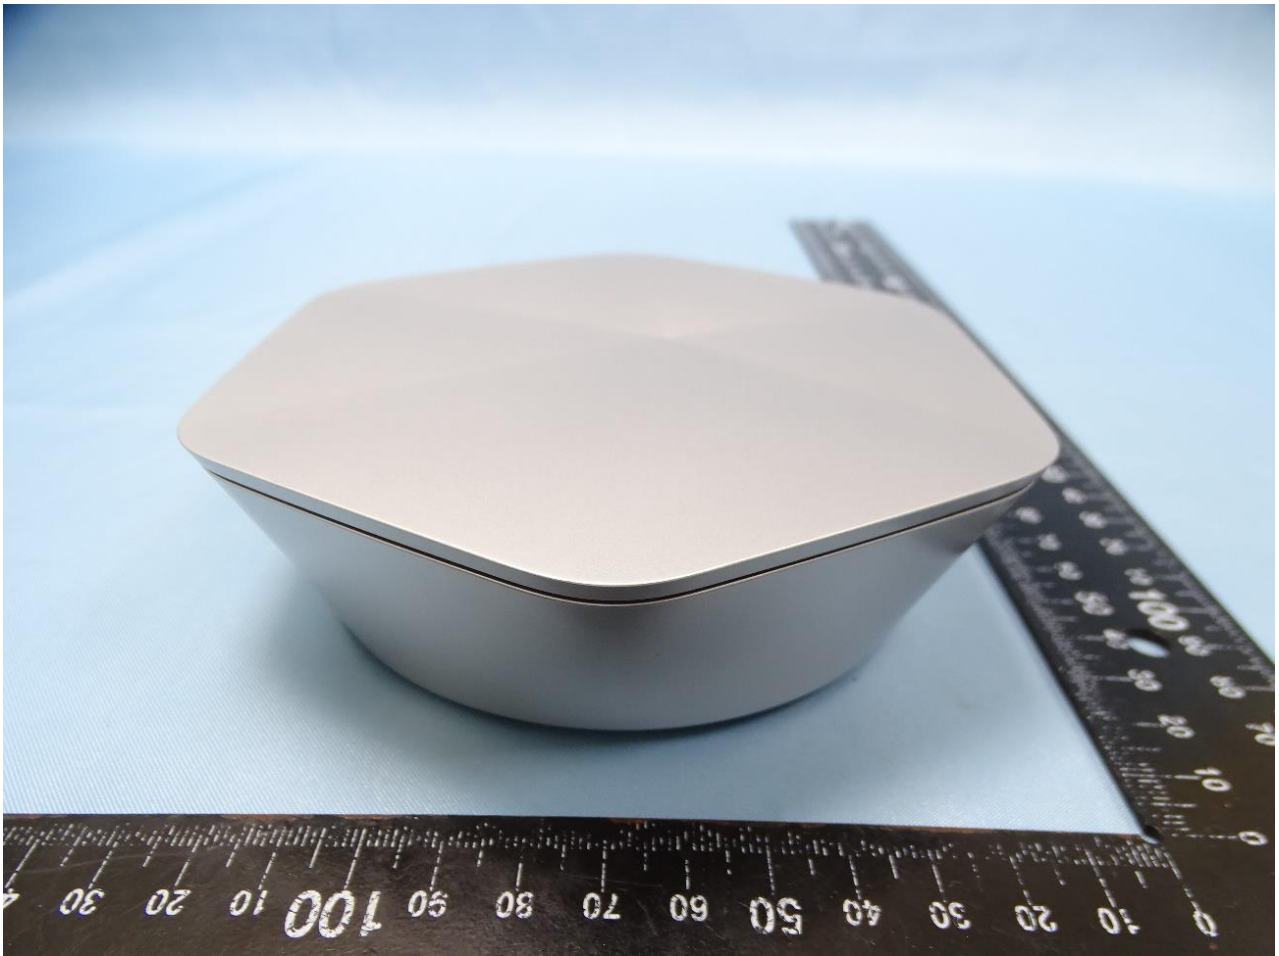

1. External Photograph of EUT

Brand Name: Plume Design Inc / Model Name: G1A

2. Photograph of Accessory

Brand Name: Plume Design Inc / Model Name: G1A

Specification of Accessory		
AC Adapter	Brand Name	Plume
	Model Name	MAUS-1203003600