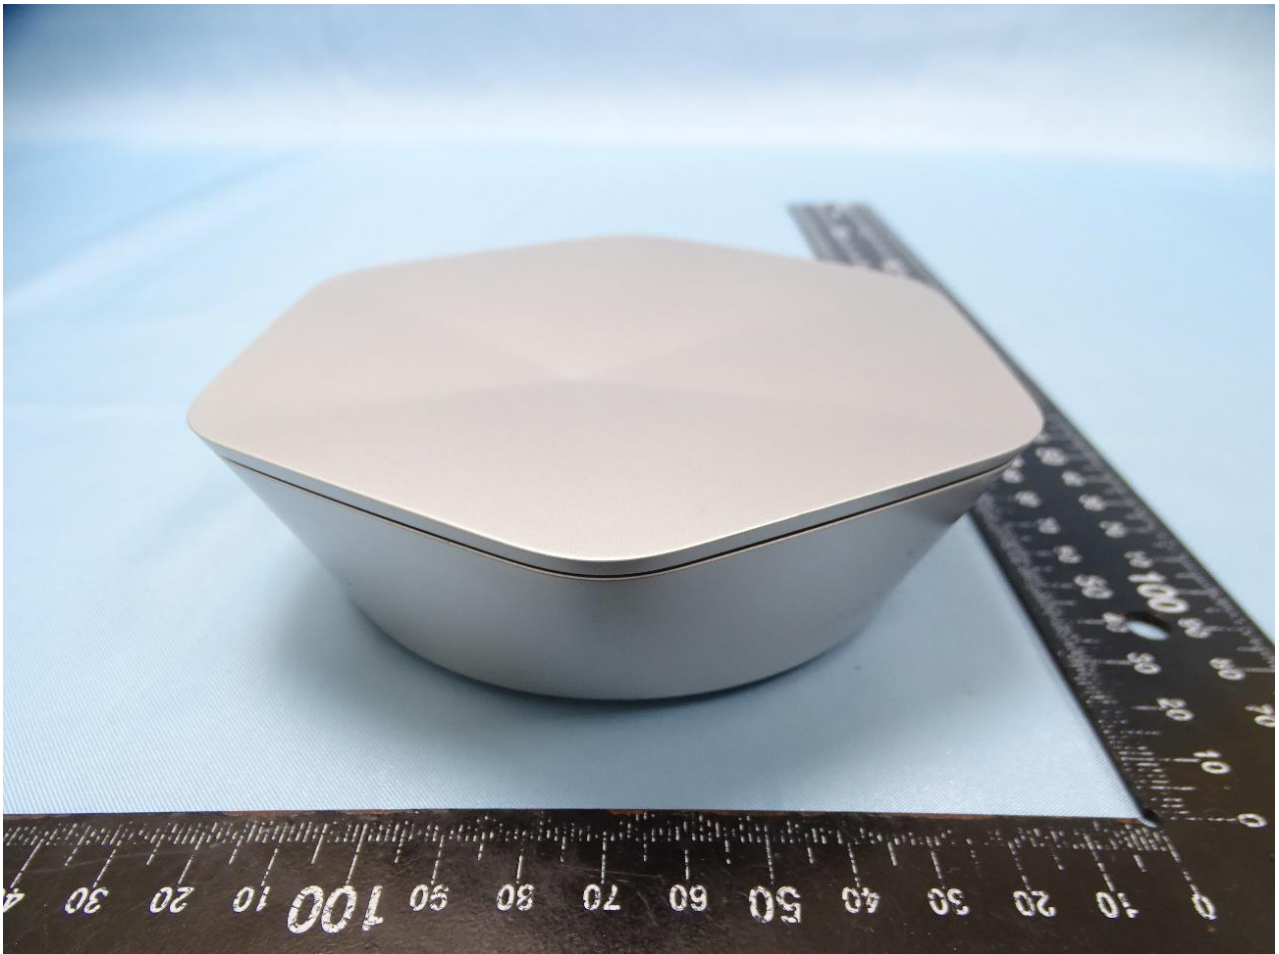

1. External Photograph of EUT

Brand Name: Plume Design Inc / Model Name: G1A

2. Photograph of Accessory

Brand Name: Plume Design Inc / Model Name: G1A

Specification of Accessory		
AC Adapter	Brand Name	Plume
	Model Name	MAUS-1203003600