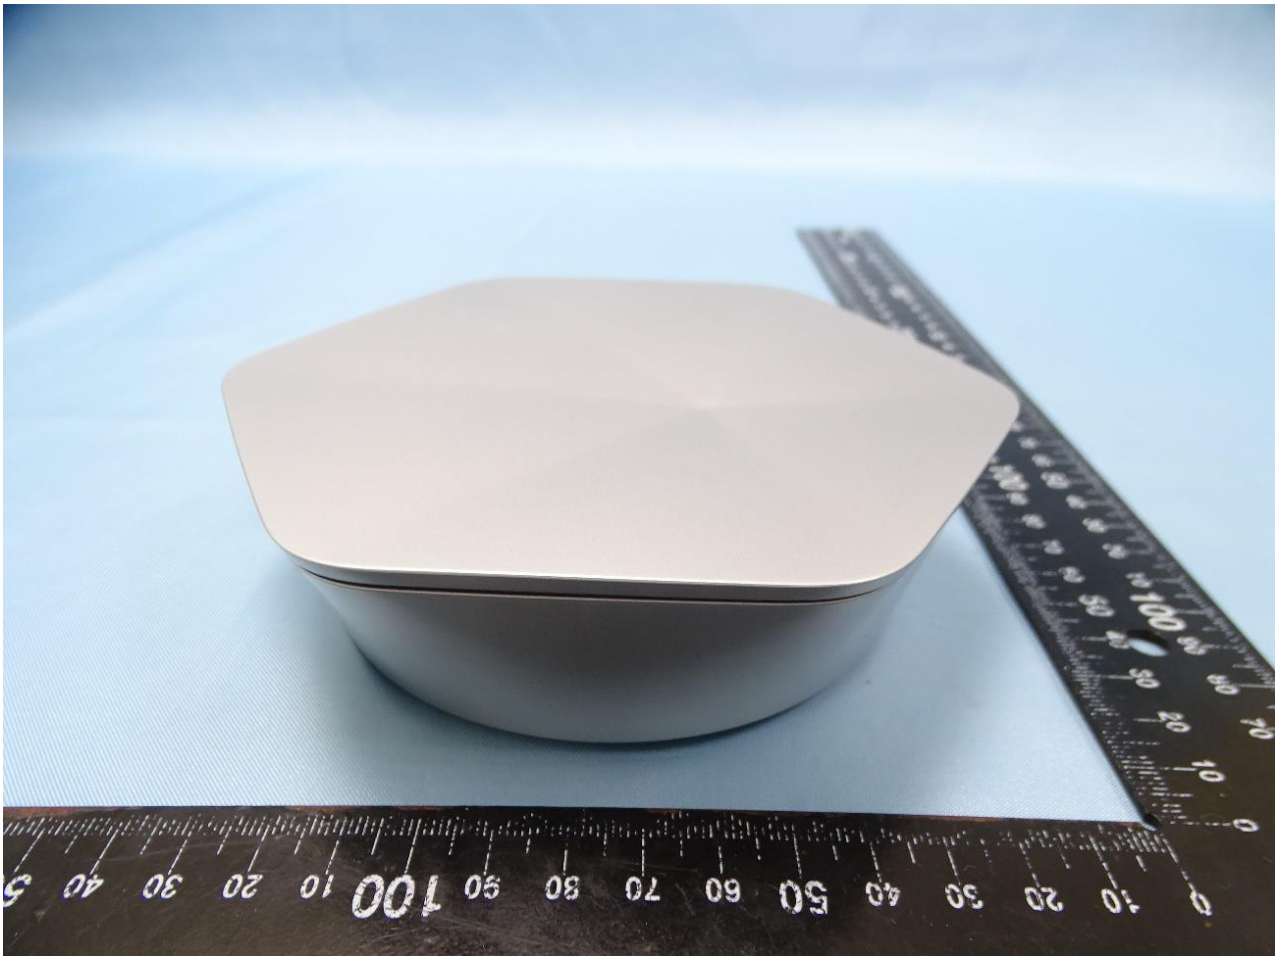

1. External Photograph of EUT

Brand Name: Plume Design Inc / Model Name: G1A

2. Photograph of Accessory

Brand Name: Plume Design Inc / Model Name: G1A

Specification of Accessory		
AC Adapter	Brand Name	Plume
	Model Name	MAUS-1203003600