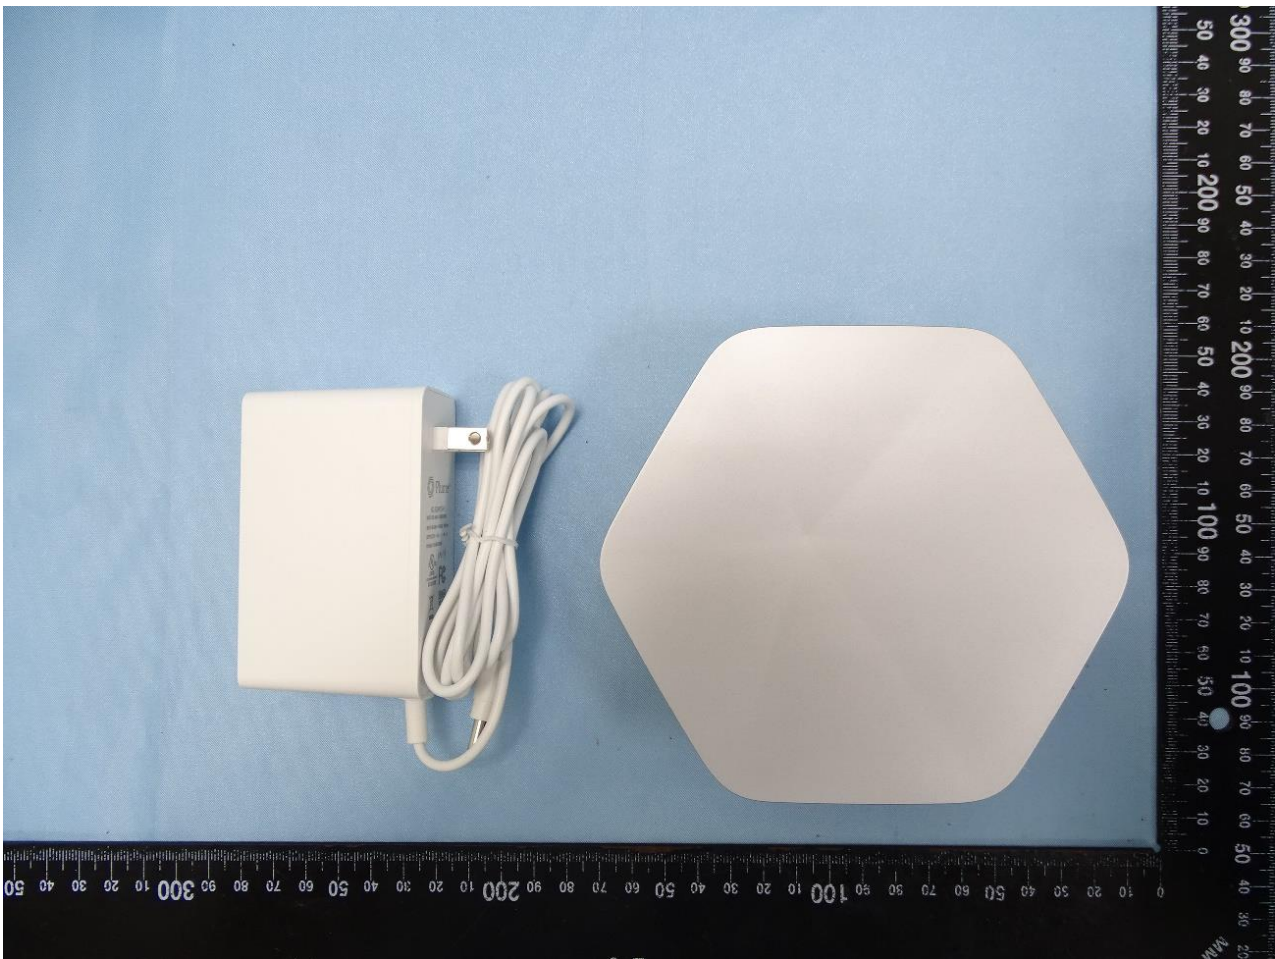

1. External Photograph of EUT

Brand Name: Plume Design Inc / Model Name: G1A

2. Photograph of Accessory

Brand Name: Plume Design Inc / Model Name: G1A

Specification of Accessory		
AC Adapter	Brand Name	Plume
	Model Name	MAUS-1203003600

Remark: For accessories equipped with this EUT, please refer to the following photos.

AC Adapter