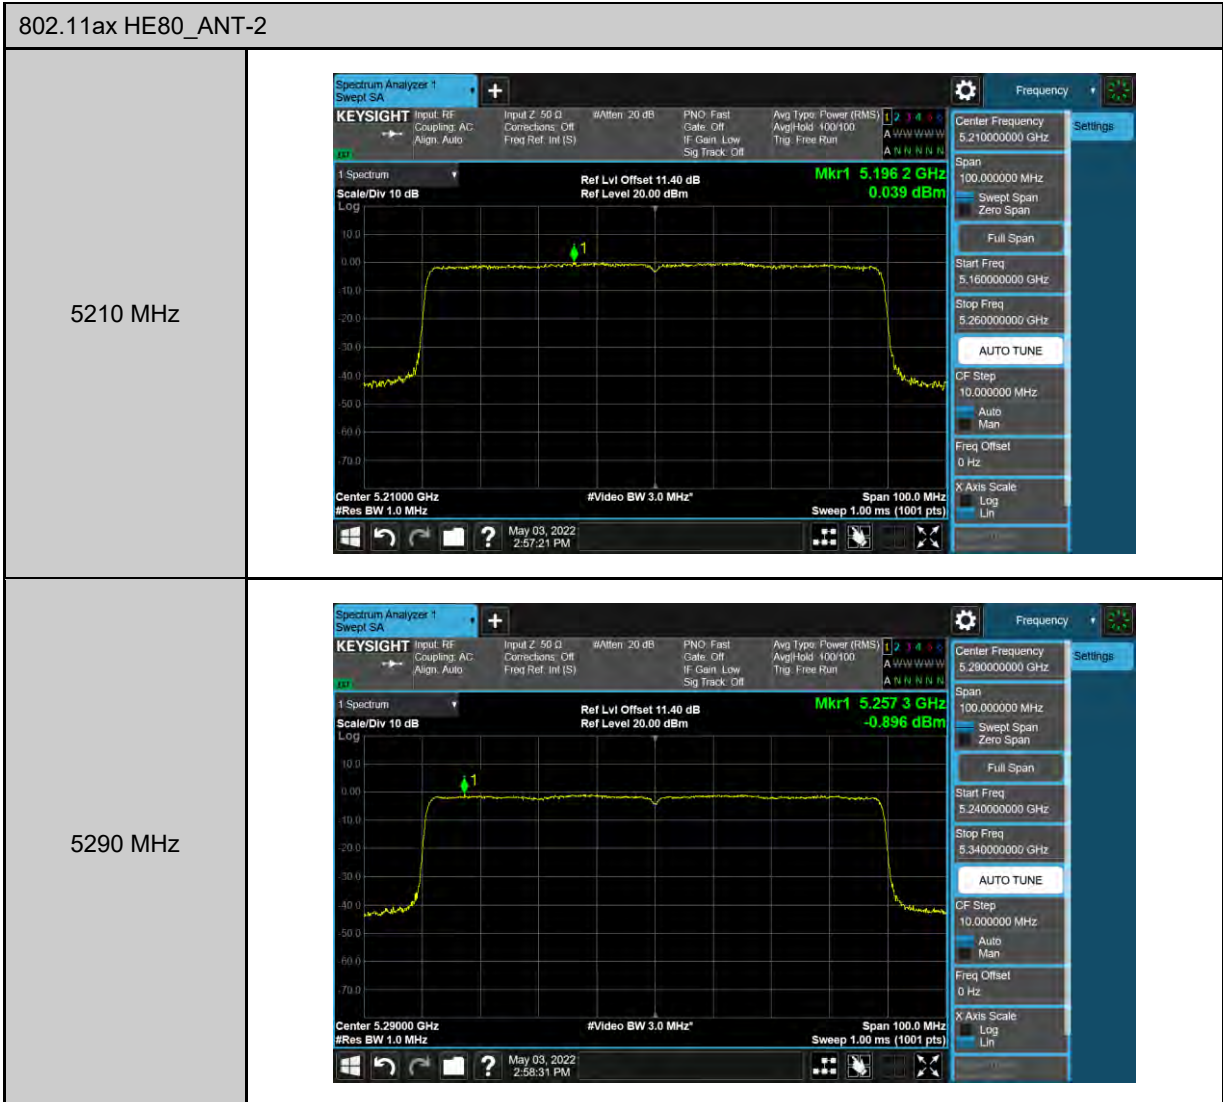

<p>802.11a_ANT-1</p> <p>5180 MHz</p>	
<p>5200 MHz</p>	
<p>5240 MHz</p>	

<p>802.11a_ANT-1</p> <p>5260 MHz</p>	
<p>5280 MHz</p>	
<p>5320 MHz</p>	

802.11ax HE20_ANT-1	
5180 MHz	
5200 MHz	
5240 MHz	

802.11ax HE20_ANT-1	
5260 MHz	<p>Center Frequency: 5.26000000 GHz Span: 40.0000000 MHz Start Freq: 5.240000000 GHz Stop Freq: 5.280000000 GHz Mkr1: 5.262 24 GHz Level: 1.395 dBm Ref Lvl Offset: 11.40 dB Ref Level: 20.00 dBm Center: 5.26000 GHz Res BW: 1.0 MHz Video BW: 3.0 MHz Span: 40.00 MHz Sweep: 1.00 ms (1001 pts)</p>
5280 MHz	<p>Center Frequency: 5.28000000 GHz Span: 40.0000000 MHz Start Freq: 5.260000000 GHz Stop Freq: 5.300000000 GHz Mkr1: 5.277 12 GHz Level: 1.396 dBm Ref Lvl Offset: 11.40 dB Ref Level: 20.00 dBm Center: 5.28000 GHz Res BW: 1.0 MHz Video BW: 3.0 MHz Span: 40.00 MHz Sweep: 1.00 ms (1001 pts)</p>
5320 MHz	<p>Center Frequency: 5.32000000 GHz Span: 40.0000000 MHz Start Freq: 5.300000000 GHz Stop Freq: 5.340000000 GHz Mkr1: 5.316 60 GHz Level: 1.353 dBm Ref Lvl Offset: 11.40 dB Ref Level: 20.00 dBm Center: 5.32000 GHz Res BW: 1.0 MHz Video BW: 3.0 MHz Span: 40.00 MHz Sweep: 1.00 ms (1001 pts)</p>

<p>802.11a_ANT-2</p> <p>5180 MHz</p>	
<p>5200 MHz</p>	
<p>5240 MHz</p>	

<p>802.11a_ANT-2</p> <p>5260 MHz</p>	
<p>5280 MHz</p>	
<p>5320 MHz</p>	

802.11ax HE20_ANT-2	
5180 MHz	
5200 MHz	
5240 MHz	

802.11ax HE20_ANT-2	
5260 MHz	
5280 MHz	
5320 MHz	

802.11ax HE40_ANT-2	
5190 MHz	<p>Center Frequency: 5.19000000 GHz Span: 60.0000000 MHz Start Freq: 5.160000000 GHz Stop Freq: 5.220000000 GHz Mkr1 5.194 26 GHz 27.82 dBm Ref Lvl Offset 11.40 dB Ref Level 20.00 dBm Center 5.19000 GHz #Res BW 1.0 MHz #Video BW 3.0 MHz Span 60.00 MHz Sweep 1.00 ms (1001 pts)</p>
5230 MHz	<p>Center Frequency: 5.23000000 GHz Span: 60.0000000 MHz Start Freq: 5.200000000 GHz Stop Freq: 5.260000000 GHz Mkr1 5.227 42 GHz 7.380 dBm Ref Lvl Offset 11.40 dB Ref Level 20.00 dBm Center 5.23000 GHz #Res BW 1.0 MHz #Video BW 3.0 MHz Span 60.00 MHz Sweep 1.00 ms (1001 pts)</p>