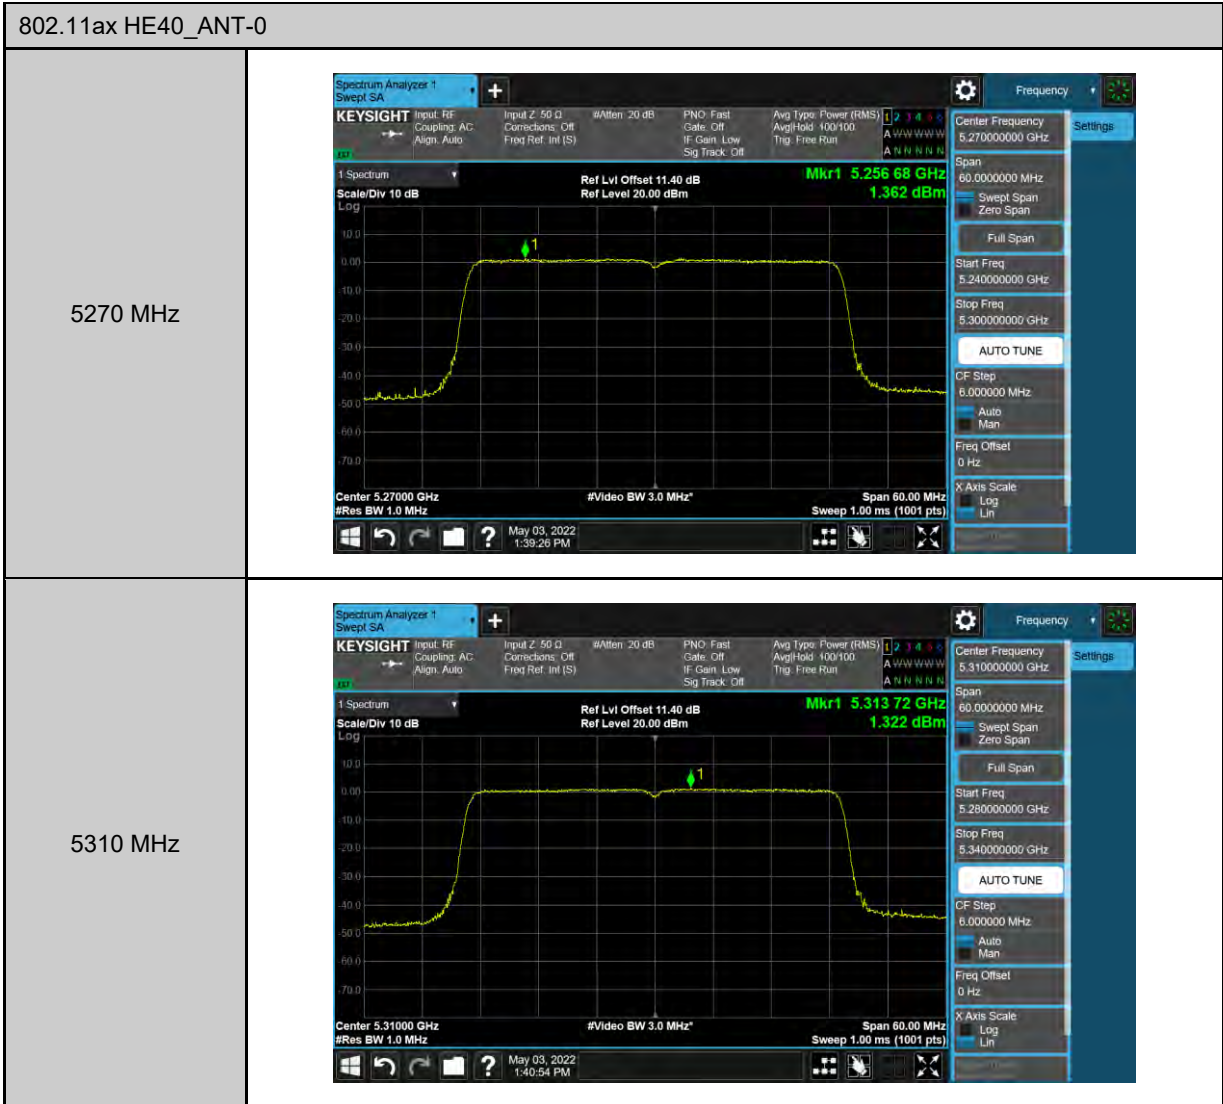

Low Band B1 & B2A 4X4

802.11a_ANT-0

<p>802.11a_ANT-0</p> <p>5260 MHz</p>	
<p>5280 MHz</p>	
<p>5320 MHz</p>	

802.11ax HE20_ANT-0	
5180 MHz	
5200 MHz	
5240 MHz	

802.11ax HE20_ANT-0	
5260 MHz	
5280 MHz	
5320 MHz	

<p>802.11a_ANT-1</p> <p>5180 MHz</p>	
<p>5200 MHz</p>	
<p>5240 MHz</p>	

<p>802.11a_ANT-1</p> <p>5260 MHz</p>	
<p>5280 MHz</p>	
<p>5320 MHz</p>	

802.11ax HE20_ANT-1	
5180 MHz	
5200 MHz	
5240 MHz	

802.11ax HE20_ANT-1	
5260 MHz	<p>Center Frequency: 5.26000000 GHz Span: 40.0000000 MHz Start Freq: 5.240000000 GHz Stop Freq: 5.280000000 GHz Mkr1: 5.262 24 GHz Level: 1.395 dBm Ref Lvl Offset: 11.40 dB Ref Level: 20.00 dBm Center: 5.26000 GHz Res BW: 1.0 MHz Video BW: 3.0 MHz Span: 40.00 MHz Sweep: 1.00 ms (1001 pts)</p>
5280 MHz	<p>Center Frequency: 5.28000000 GHz Span: 40.0000000 MHz Start Freq: 5.260000000 GHz Stop Freq: 5.300000000 GHz Mkr1: 5.277 12 GHz Level: 1.396 dBm Ref Lvl Offset: 11.40 dB Ref Level: 20.00 dBm Center: 5.28000 GHz Res BW: 1.0 MHz Video BW: 3.0 MHz Span: 40.00 MHz Sweep: 1.00 ms (1001 pts)</p>
5320 MHz	<p>Center Frequency: 5.32000000 GHz Span: 40.0000000 MHz Start Freq: 5.300000000 GHz Stop Freq: 5.340000000 GHz Mkr1: 5.316 60 GHz Level: 1.353 dBm Ref Lvl Offset: 11.40 dB Ref Level: 20.00 dBm Center: 5.32000 GHz Res BW: 1.0 MHz Video BW: 3.0 MHz Span: 40.00 MHz Sweep: 1.00 ms (1001 pts)</p>