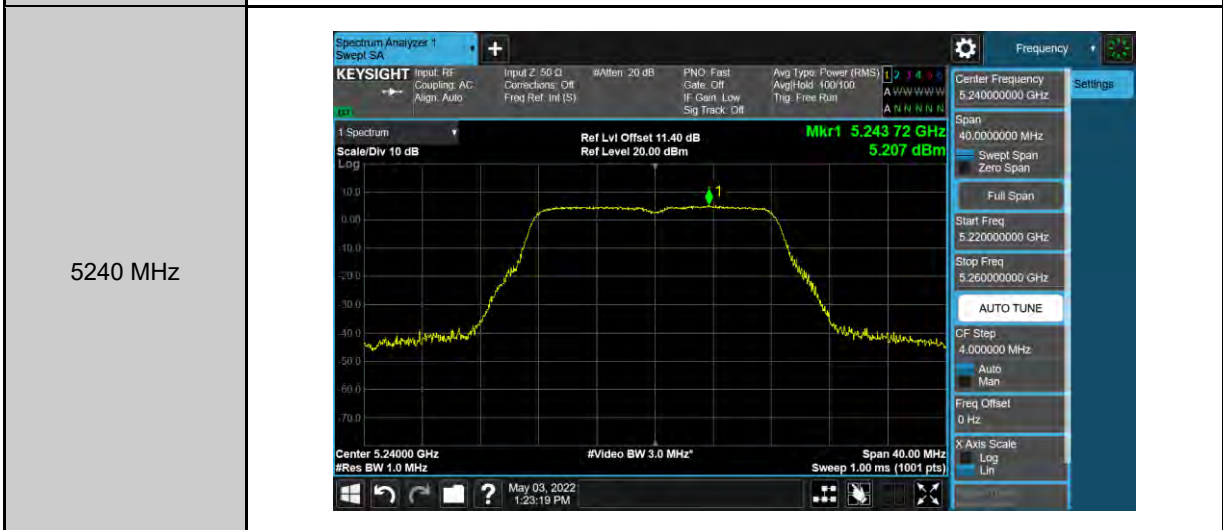

Low Band B1 & B2A 4X4

802.11a_ANT-0

<p>802.11a_ANT-0</p> <p>5260 MHz</p>	
<p>5280 MHz</p>	
<p>5320 MHz</p>	

802.11ax HE20_ANT-0	
5180 MHz	
5200 MHz	
5240 MHz	

802.11ax HE20_ANT-0	
5260 MHz	
5280 MHz	
5320 MHz	

<p>802.11a_ANT-1</p> <p>5180 MHz</p>	
<p>5200 MHz</p>	
<p>5240 MHz</p>	

<p>802.11a_ANT-1</p> <p>5260 MHz</p>	
<p>5280 MHz</p>	
<p>5320 MHz</p>	

802.11ax HE20_ANT-1	
5180 MHz	
5200 MHz	
5240 MHz	

802.11ax HE20_ANT-1	
5260 MHz	<p>Center Frequency: 5.26000000 GHz Span: 40.0000000 MHz Start Freq: 5.240000000 GHz Stop Freq: 5.280000000 GHz Mkr1: 5.262 24 GHz Level: 1.395 dBm Ref Lvl Offset: 11.40 dB Ref Level: 20.00 dBm Center: 5.26000 GHz Res BW: 1.0 MHz Video BW: 3.0 MHz Span: 40.00 MHz Sweep: 1.00 ms (1001 pts)</p>
5280 MHz	<p>Center Frequency: 5.28000000 GHz Span: 40.0000000 MHz Start Freq: 5.260000000 GHz Stop Freq: 5.300000000 GHz Mkr1: 5.277 12 GHz Level: 1.396 dBm Ref Lvl Offset: 11.40 dB Ref Level: 20.00 dBm Center: 5.28000 GHz Res BW: 1.0 MHz Video BW: 3.0 MHz Span: 40.00 MHz Sweep: 1.00 ms (1001 pts)</p>
5320 MHz	<p>Center Frequency: 5.32000000 GHz Span: 40.0000000 MHz Start Freq: 5.300000000 GHz Stop Freq: 5.340000000 GHz Mkr1: 5.316 60 GHz Level: 1.353 dBm Ref Lvl Offset: 11.40 dB Ref Level: 20.00 dBm Center: 5.32000 GHz Res BW: 1.0 MHz Video BW: 3.0 MHz Span: 40.00 MHz Sweep: 1.00 ms (1001 pts)</p>