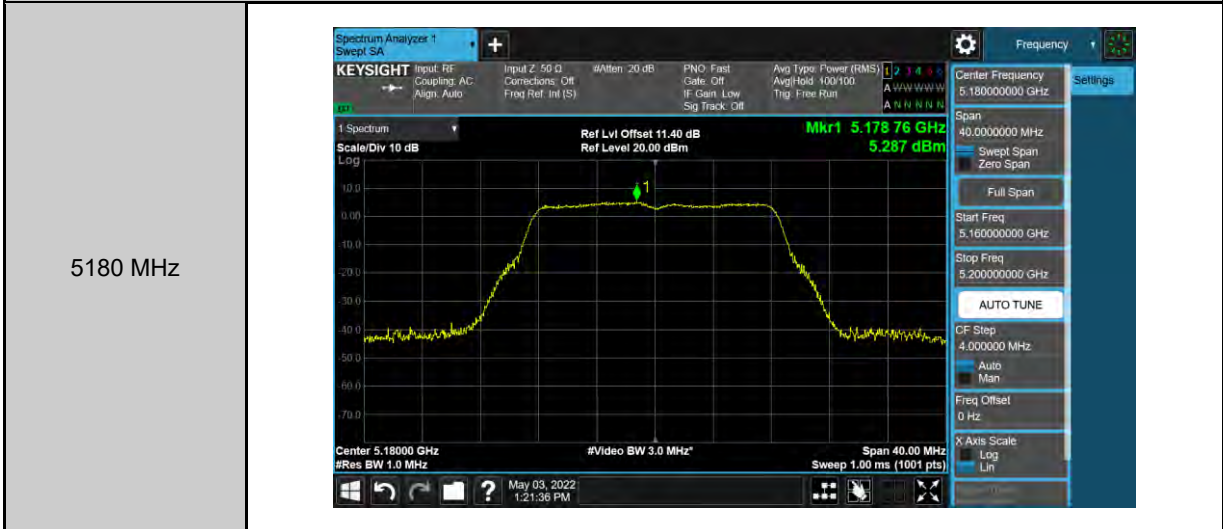

Low Band B1 & B2A 4X4

802.11a_ANT-0

<p>802.11a_ANT-0</p> <p>5260 MHz</p>	
<p>5280 MHz</p>	
<p>5320 MHz</p>	

802.11ax HE20_ANT-0	
5180 MHz	
5200 MHz	
5240 MHz	

802.11ax HE20_ANT-0	
5260 MHz	
5280 MHz	
5320 MHz	

<p>802.11a_ANT-1</p> <p>5180 MHz</p>	
<p>5200 MHz</p>	
<p>5240 MHz</p>	

<p>802.11a_ANT-1</p> <p>5260 MHz</p>	
<p>5280 MHz</p>	
<p>5320 MHz</p>	

802.11ax HE20_ANT-1	
5180 MHz	
5200 MHz	
5240 MHz	

802.11ax HE20_ANT-1	
5260 MHz	<p>Center Frequency: 5.26000000 GHz Span: 40.0000000 MHz Start Freq: 5.240000000 GHz Stop Freq: 5.280000000 GHz Mkr1: 5.262 24 GHz Level: 1.395 dBm Ref Lvl Offset: 11.40 dB Ref Level: 20.00 dBm Center: 5.26000 GHz Res BW: 1.0 MHz Video BW: 3.0 MHz Span: 40.00 MHz Sweep: 1.00 ms (1001 pts)</p>
5280 MHz	<p>Center Frequency: 5.28000000 GHz Span: 40.0000000 MHz Start Freq: 5.260000000 GHz Stop Freq: 5.300000000 GHz Mkr1: 5.277 12 GHz Level: 1.396 dBm Ref Lvl Offset: 11.40 dB Ref Level: 20.00 dBm Center: 5.28000 GHz Res BW: 1.0 MHz Video BW: 3.0 MHz Span: 40.00 MHz Sweep: 1.00 ms (1001 pts)</p>
5320 MHz	<p>Center Frequency: 5.32000000 GHz Span: 40.0000000 MHz Start Freq: 5.300000000 GHz Stop Freq: 5.340000000 GHz Mkr1: 5.316 60 GHz Level: 1.353 dBm Ref Lvl Offset: 11.40 dB Ref Level: 20.00 dBm Center: 5.32000 GHz Res BW: 1.0 MHz Video BW: 3.0 MHz Span: 40.00 MHz Sweep: 1.00 ms (1001 pts)</p>