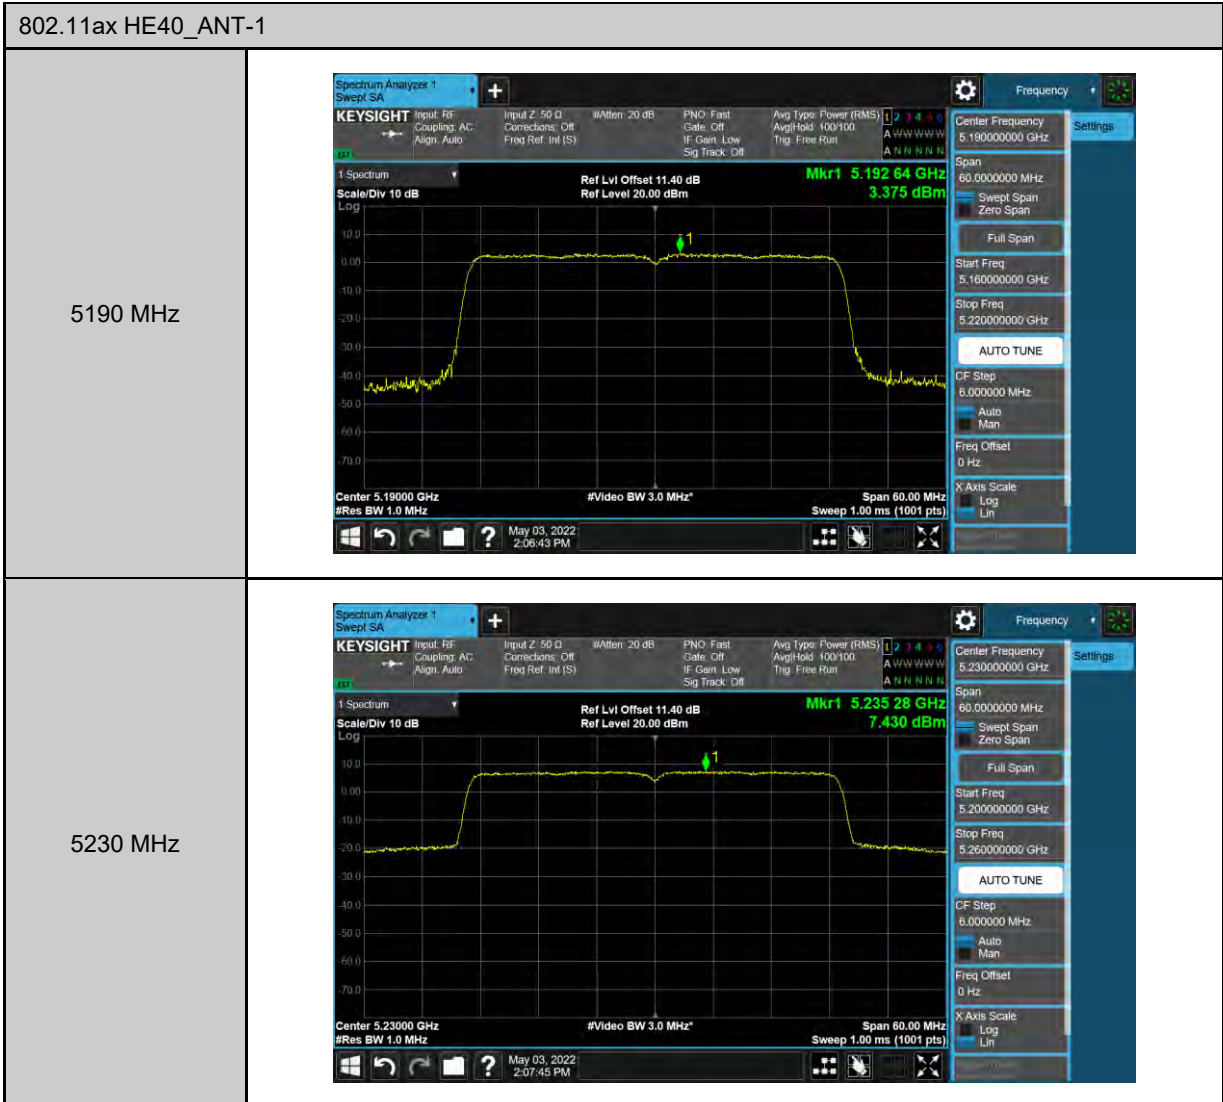

Low Band B1 & B2A 4X4

802.11a_ANT-0

<p>802.11a_ANT-0</p> <p>5260 MHz</p>	
<p>5280 MHz</p>	
<p>5320 MHz</p>	

802.11ax HE20_ANT-0	
5180 MHz	
5200 MHz	
5240 MHz	

802.11ax HE20_ANT-0	
5260 MHz	
5280 MHz	
5320 MHz	

<p>802.11a_ANT-1</p> <p>5180 MHz</p>	
<p>5200 MHz</p>	
<p>5240 MHz</p>	

<p>802.11a_ANT-1</p> <p>5260 MHz</p>	
<p>5280 MHz</p>	
<p>5320 MHz</p>	

802.11ax HE20_ANT-1	
5180 MHz	
5200 MHz	
5240 MHz	

802.11ax HE20_ANT-1	
5260 MHz	<p>Center Frequency: 5.26000000 GHz Span: 40.0000000 MHz Start Freq: 5.240000000 GHz Stop Freq: 5.280000000 GHz Mkr1: 5.262 24 GHz Level: 1.395 dBm Ref Lvl Offset: 11.40 dB Ref Level: 20.00 dBm Center: 5.26000 GHz Res BW: 1.0 MHz Video BW: 3.0 MHz Span: 40.00 MHz Sweep: 1.00 ms (1001 pts)</p>
5280 MHz	<p>Center Frequency: 5.28000000 GHz Span: 40.0000000 MHz Start Freq: 5.260000000 GHz Stop Freq: 5.300000000 GHz Mkr1: 5.277 12 GHz Level: 1.396 dBm Ref Lvl Offset: 11.40 dB Ref Level: 20.00 dBm Center: 5.28000 GHz Res BW: 1.0 MHz Video BW: 3.0 MHz Span: 40.00 MHz Sweep: 1.00 ms (1001 pts)</p>
5320 MHz	<p>Center Frequency: 5.32000000 GHz Span: 40.0000000 MHz Start Freq: 5.300000000 GHz Stop Freq: 5.340000000 GHz Mkr1: 5.316 60 GHz Level: 1.353 dBm Ref Lvl Offset: 11.40 dB Ref Level: 20.00 dBm Center: 5.32000 GHz Res BW: 1.0 MHz Video BW: 3.0 MHz Span: 40.00 MHz Sweep: 1.00 ms (1001 pts)</p>