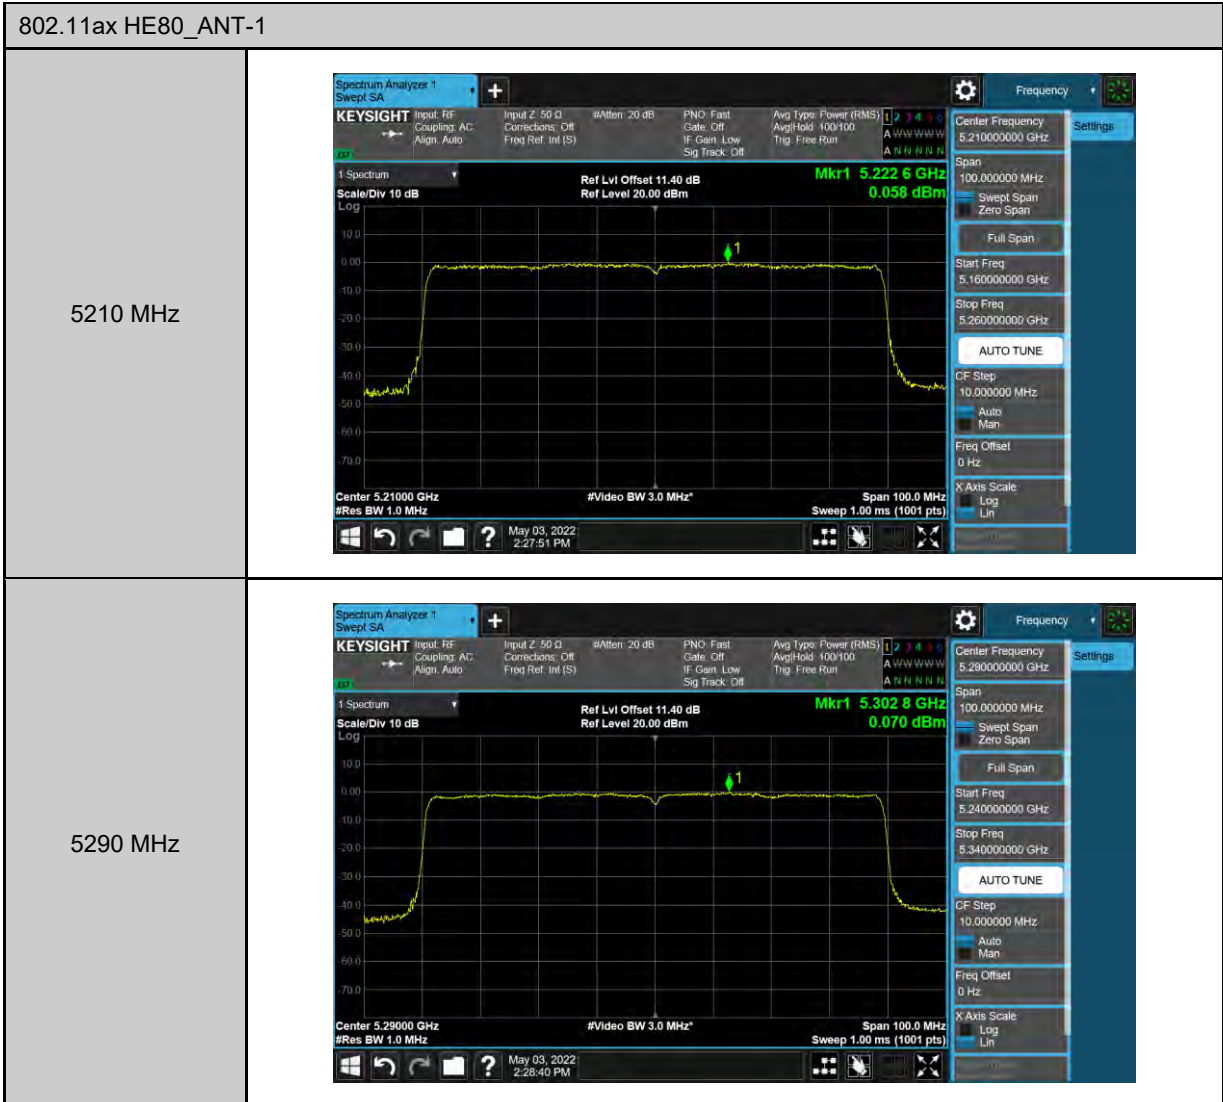

<p>802.11a_ANT-1</p> <p>5180 MHz</p>	
<p>5200 MHz</p>	
<p>5240 MHz</p>	

<p>802.11a_ANT-1</p> <p>5260 MHz</p>	
<p>5280 MHz</p>	
<p>5320 MHz</p>	

802.11ax HE20_ANT-1	
5180 MHz	
5200 MHz	
5240 MHz	

802.11ax HE20_ANT-1	
5260 MHz	<p>Center Frequency: 5.26000000 GHz Span: 40.0000000 MHz Start Freq: 5.240000000 GHz Stop Freq: 5.280000000 GHz Mkr1: 5.262 24 GHz Level: 1.395 dBm Ref Lvl Offset: 11.40 dB Ref Level: 20.00 dBm Center: 5.26000 GHz Res BW: 1.0 MHz Video BW: 3.0 MHz Span: 40.00 MHz Sweep: 1.00 ms (1001 pts)</p>
5280 MHz	<p>Center Frequency: 5.28000000 GHz Span: 40.0000000 MHz Start Freq: 5.260000000 GHz Stop Freq: 5.300000000 GHz Mkr1: 5.277 12 GHz Level: 1.396 dBm Ref Lvl Offset: 11.40 dB Ref Level: 20.00 dBm Center: 5.28000 GHz Res BW: 1.0 MHz Video BW: 3.0 MHz Span: 40.00 MHz Sweep: 1.00 ms (1001 pts)</p>
5320 MHz	<p>Center Frequency: 5.32000000 GHz Span: 40.0000000 MHz Start Freq: 5.300000000 GHz Stop Freq: 5.340000000 GHz Mkr1: 5.316 60 GHz Level: 1.353 dBm Ref Lvl Offset: 11.40 dB Ref Level: 20.00 dBm Center: 5.32000 GHz Res BW: 1.0 MHz Video BW: 3.0 MHz Span: 40.00 MHz Sweep: 1.00 ms (1001 pts)</p>

<p>802.11a_ANT-2</p> <p>5180 MHz</p>	
<p>5200 MHz</p>	
<p>5240 MHz</p>	

<p>802.11a_ANT-2</p> <p>5260 MHz</p>	
<p>5280 MHz</p>	
<p>5320 MHz</p>	

802.11ax HE20_ANT-2	
5180 MHz	
5200 MHz	
5240 MHz	

802.11ax HE20_ANT-2	
5260 MHz	
5280 MHz	
5320 MHz	