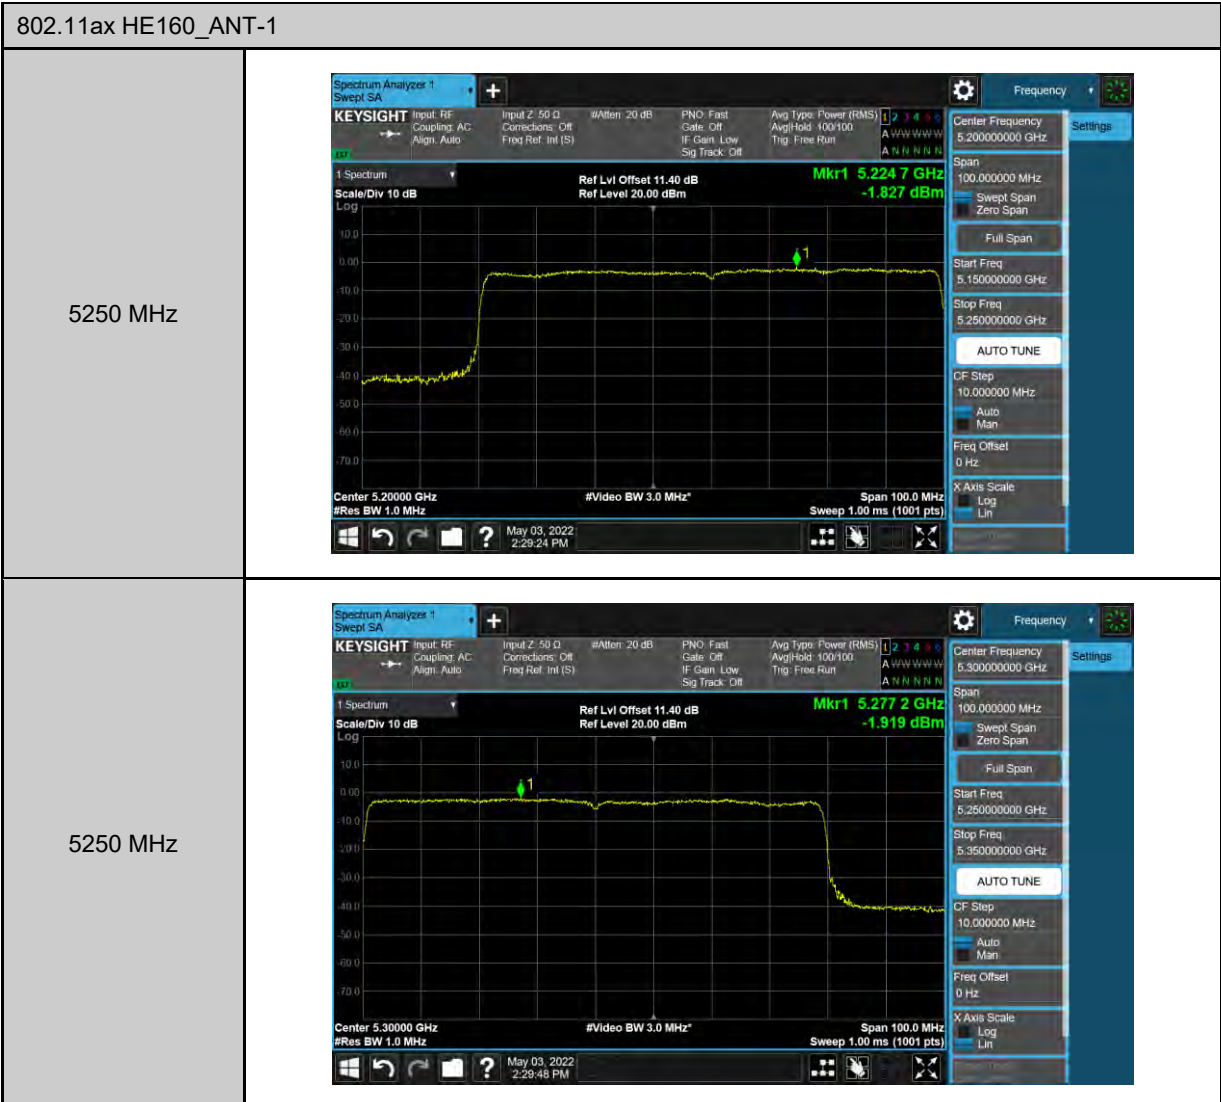

Low Band B1 & B2A 4X4

802.11a_ANT-0

<p>802.11a_ANT-0</p> <p>5260 MHz</p>	
<p>5280 MHz</p>	
<p>5320 MHz</p>	

802.11ax HE20_ANT-0	
5180 MHz	
5200 MHz	
5240 MHz	

802.11ax HE20_ANT-0	
5260 MHz	
5280 MHz	
5320 MHz	

<p>802.11a_ANT-1</p> <p>5180 MHz</p>	
<p>5200 MHz</p>	
<p>5240 MHz</p>	

<p>802.11a_ANT-1</p> <p>5260 MHz</p>	
<p>5280 MHz</p>	
<p>5320 MHz</p>	

802.11ax HE20_ANT-1	
5180 MHz	
5200 MHz	
5240 MHz	

802.11ax HE20_ANT-1	
5260 MHz	<p>Center Frequency: 5.26000000 GHz Span: 40.0000000 MHz Start Freq: 5.240000000 GHz Stop Freq: 5.280000000 GHz Mkr1: 5.262 24 GHz Level: 1.395 dBm Ref Lvl Offset: 11.40 dB Ref Level: 20.00 dBm Center: 5.26000 GHz Res BW: 1.0 MHz Video BW: 3.0 MHz Span: 40.00 MHz Sweep: 1.00 ms (1001 pts)</p>
5280 MHz	<p>Center Frequency: 5.28000000 GHz Span: 40.0000000 MHz Start Freq: 5.260000000 GHz Stop Freq: 5.300000000 GHz Mkr1: 5.277 12 GHz Level: 1.396 dBm Ref Lvl Offset: 11.40 dB Ref Level: 20.00 dBm Center: 5.28000 GHz Res BW: 1.0 MHz Video BW: 3.0 MHz Span: 40.00 MHz Sweep: 1.00 ms (1001 pts)</p>
5320 MHz	<p>Center Frequency: 5.32000000 GHz Span: 40.0000000 MHz Start Freq: 5.300000000 GHz Stop Freq: 5.340000000 GHz Mkr1: 5.316 60 GHz Level: 1.353 dBm Ref Lvl Offset: 11.40 dB Ref Level: 20.00 dBm Center: 5.32000 GHz Res BW: 1.0 MHz Video BW: 3.0 MHz Span: 40.00 MHz Sweep: 1.00 ms (1001 pts)</p>

<p>802.11a_ANT-2</p> <p>5180 MHz</p>	
<p>5200 MHz</p>	
<p>5240 MHz</p>	

<p>802.11a_ANT-2</p> <p>5260 MHz</p>	
<p>5280 MHz</p>	
<p>5320 MHz</p>	

802.11ax HE20_ANT-2	
5180 MHz	
5200 MHz	
5240 MHz	

802.11ax HE20_ANT-2	
5260 MHz	
5280 MHz	
5320 MHz	