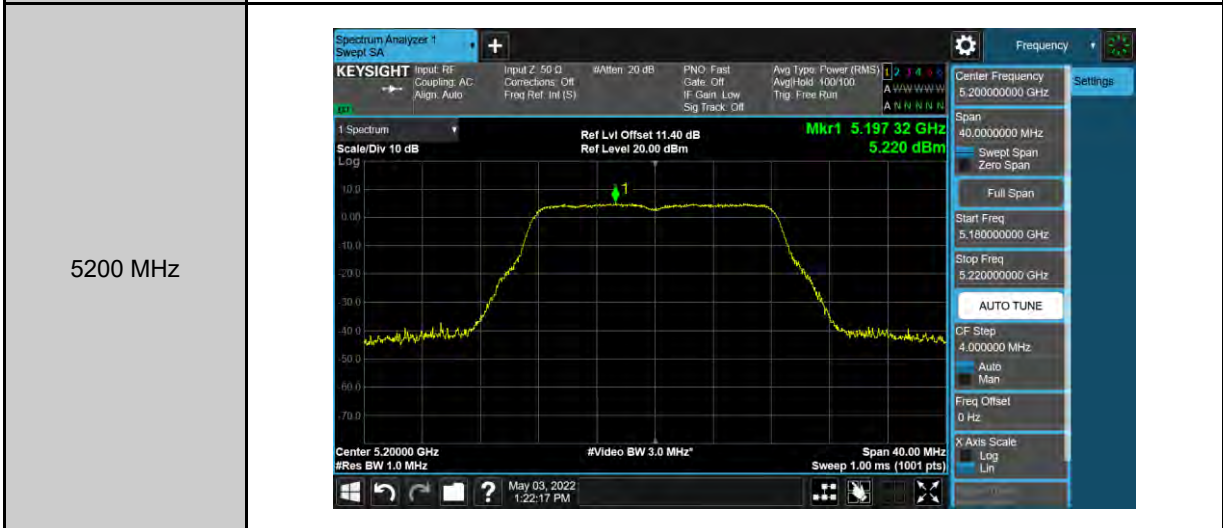

Low Band B1 & B2A 4X4

802.11a_ANT-0

<p>802.11a_ANT-0</p> <p>5260 MHz</p>	
<p>5280 MHz</p>	
<p>5320 MHz</p>	

802.11ax HE20_ANT-0	
5180 MHz	
5200 MHz	
5240 MHz	

802.11ax HE20_ANT-0	
5260 MHz	
5280 MHz	
5320 MHz	

<p>802.11a_ANT-1</p> <p>5180 MHz</p>	
<p>5200 MHz</p>	
<p>5240 MHz</p>	

<p>802.11a_ANT-1</p> <p>5260 MHz</p>	
<p>5280 MHz</p>	
<p>5320 MHz</p>	

802.11ax HE20_ANT-1	
5180 MHz	
5200 MHz	
5240 MHz	

802.11ax HE20_ANT-1	
5260 MHz	<p>Center Frequency: 5.26000000 GHz Span: 40.0000000 MHz Start Freq: 5.240000000 GHz Stop Freq: 5.280000000 GHz Mkr1: 5.262 24 GHz Level: 1.395 dBm Ref Lvl Offset: 11.40 dB Ref Level: 20.00 dBm Center: 5.26000 GHz Res BW: 1.0 MHz Video BW: 3.0 MHz Span: 40.00 MHz Sweep: 1.00 ms (1001 pts)</p>
5280 MHz	<p>Center Frequency: 5.28000000 GHz Span: 40.0000000 MHz Start Freq: 5.260000000 GHz Stop Freq: 5.300000000 GHz Mkr1: 5.277 12 GHz Level: 1.396 dBm Ref Lvl Offset: 11.40 dB Ref Level: 20.00 dBm Center: 5.28000 GHz Res BW: 1.0 MHz Video BW: 3.0 MHz Span: 40.00 MHz Sweep: 1.00 ms (1001 pts)</p>
5320 MHz	<p>Center Frequency: 5.32000000 GHz Span: 40.0000000 MHz Start Freq: 5.300000000 GHz Stop Freq: 5.340000000 GHz Mkr1: 5.316 60 GHz Level: 1.353 dBm Ref Lvl Offset: 11.40 dB Ref Level: 20.00 dBm Center: 5.32000 GHz Res BW: 1.0 MHz Video BW: 3.0 MHz Span: 40.00 MHz Sweep: 1.00 ms (1001 pts)</p>