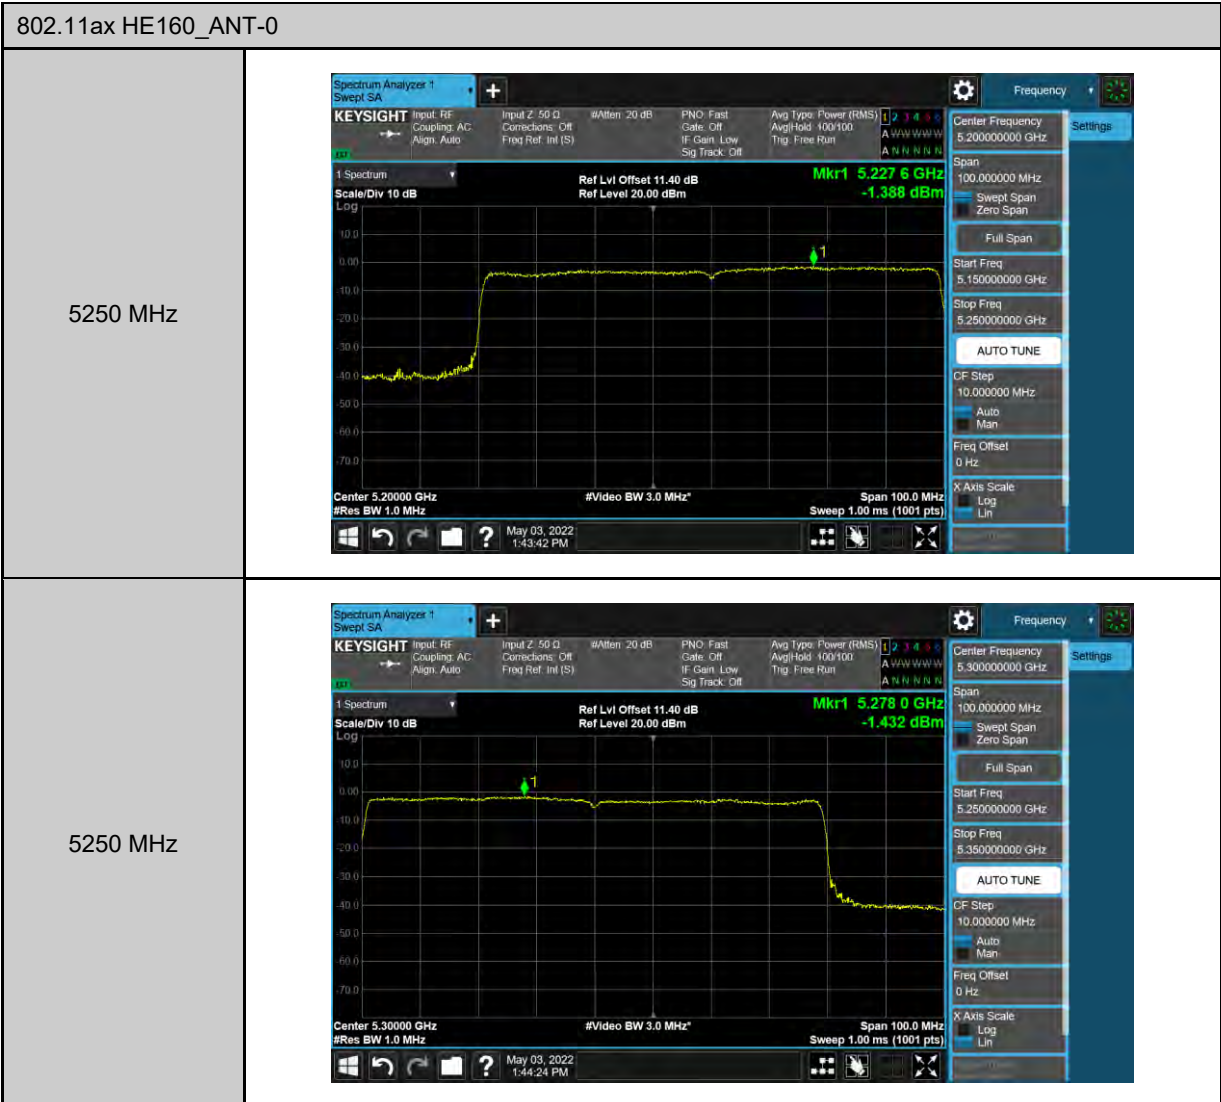

Low Band B1 & B2A 4X4

802.11a_ANT-0

<p>802.11a_ANT-0</p> <p>5260 MHz</p>	
<p>5280 MHz</p>	
<p>5320 MHz</p>	

802.11ax HE20_ANT-0	
5180 MHz	
5200 MHz	
5240 MHz	

802.11ax HE20_ANT-0	
5260 MHz	
5280 MHz	
5320 MHz	

<p>802.11a_ANT-1</p> <p>5180 MHz</p>	
<p>5200 MHz</p>	
<p>5240 MHz</p>	

<p>802.11a_ANT-1</p> <p>5260 MHz</p>	
<p>5280 MHz</p>	
<p>5320 MHz</p>	

802.11ax HE20_ANT-1	
5180 MHz	
5200 MHz	
5240 MHz	

802.11ax HE20_ANT-1	
5260 MHz	<p>Center Frequency: 5.26000000 GHz Span: 40.0000000 MHz Start Freq: 5.240000000 GHz Stop Freq: 5.280000000 GHz Mkr1: 5.262 24 GHz Level: 1.395 dBm Ref Lvl Offset: 11.40 dB Ref Level: 20.00 dBm Center: 5.26000 GHz Res BW: 1.0 MHz Video BW: 3.0 MHz Span: 40.00 MHz Sweep: 1.00 ms (1001 pts)</p>
5280 MHz	<p>Center Frequency: 5.28000000 GHz Span: 40.0000000 MHz Start Freq: 5.260000000 GHz Stop Freq: 5.300000000 GHz Mkr1: 5.277 12 GHz Level: 1.396 dBm Ref Lvl Offset: 11.40 dB Ref Level: 20.00 dBm Center: 5.28000 GHz Res BW: 1.0 MHz Video BW: 3.0 MHz Span: 40.00 MHz Sweep: 1.00 ms (1001 pts)</p>
5320 MHz	<p>Center Frequency: 5.32000000 GHz Span: 40.0000000 MHz Start Freq: 5.300000000 GHz Stop Freq: 5.340000000 GHz Mkr1: 5.316 60 GHz Level: 1.353 dBm Ref Lvl Offset: 11.40 dB Ref Level: 20.00 dBm Center: 5.32000 GHz Res BW: 1.0 MHz Video BW: 3.0 MHz Span: 40.00 MHz Sweep: 1.00 ms (1001 pts)</p>