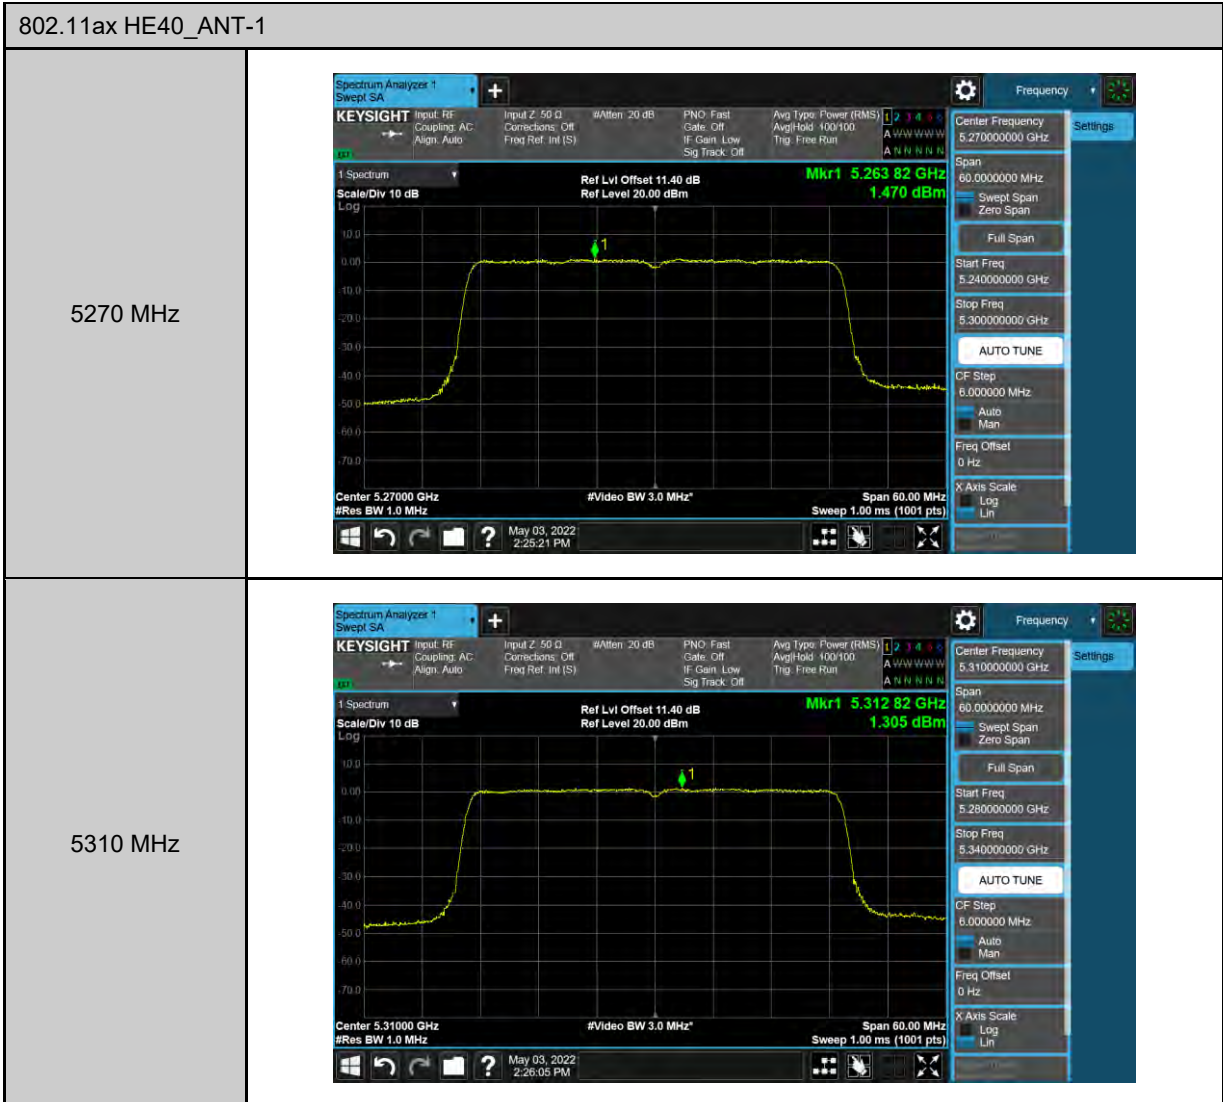

Low Band B1 & B2A 4X4

802.11a_ANT-0

<p>802.11a_ANT-0</p> <p>5260 MHz</p>	
<p>5280 MHz</p>	
<p>5320 MHz</p>	

802.11ax HE20_ANT-0	
5180 MHz	
5200 MHz	
5240 MHz	

802.11ax HE20_ANT-0	
5260 MHz	
5280 MHz	
5320 MHz	

<p>802.11a_ANT-1</p> <p>5180 MHz</p>	
<p>5200 MHz</p>	
<p>5240 MHz</p>	

<p>802.11a_ANT-1</p> <p>5260 MHz</p>	
<p>5280 MHz</p>	
<p>5320 MHz</p>	

802.11ax HE20_ANT-1	
5180 MHz	
5200 MHz	
5240 MHz	

802.11ax HE20_ANT-1	
5260 MHz	<p>Center Frequency: 5.26000000 GHz Span: 40.0000000 MHz Start Freq: 5.240000000 GHz Stop Freq: 5.280000000 GHz Mkr1: 5.262 24 GHz Level: 1.395 dBm Ref Lvl Offset: 11.40 dB Ref Level: 20.00 dBm Center: 5.26000 GHz Res BW: 1.0 MHz Video BW: 3.0 MHz Span: 40.00 MHz Sweep: 1.00 ms (1001 pts)</p>
5280 MHz	<p>Center Frequency: 5.28000000 GHz Span: 40.0000000 MHz Start Freq: 5.260000000 GHz Stop Freq: 5.300000000 GHz Mkr1: 5.277 12 GHz Level: 1.396 dBm Ref Lvl Offset: 11.40 dB Ref Level: 20.00 dBm Center: 5.28000 GHz Res BW: 1.0 MHz Video BW: 3.0 MHz Span: 40.00 MHz Sweep: 1.00 ms (1001 pts)</p>
5320 MHz	<p>Center Frequency: 5.32000000 GHz Span: 40.0000000 MHz Start Freq: 5.300000000 GHz Stop Freq: 5.340000000 GHz Mkr1: 5.316 60 GHz Level: 1.353 dBm Ref Lvl Offset: 11.40 dB Ref Level: 20.00 dBm Center: 5.32000 GHz Res BW: 1.0 MHz Video BW: 3.0 MHz Span: 40.00 MHz Sweep: 1.00 ms (1001 pts)</p>