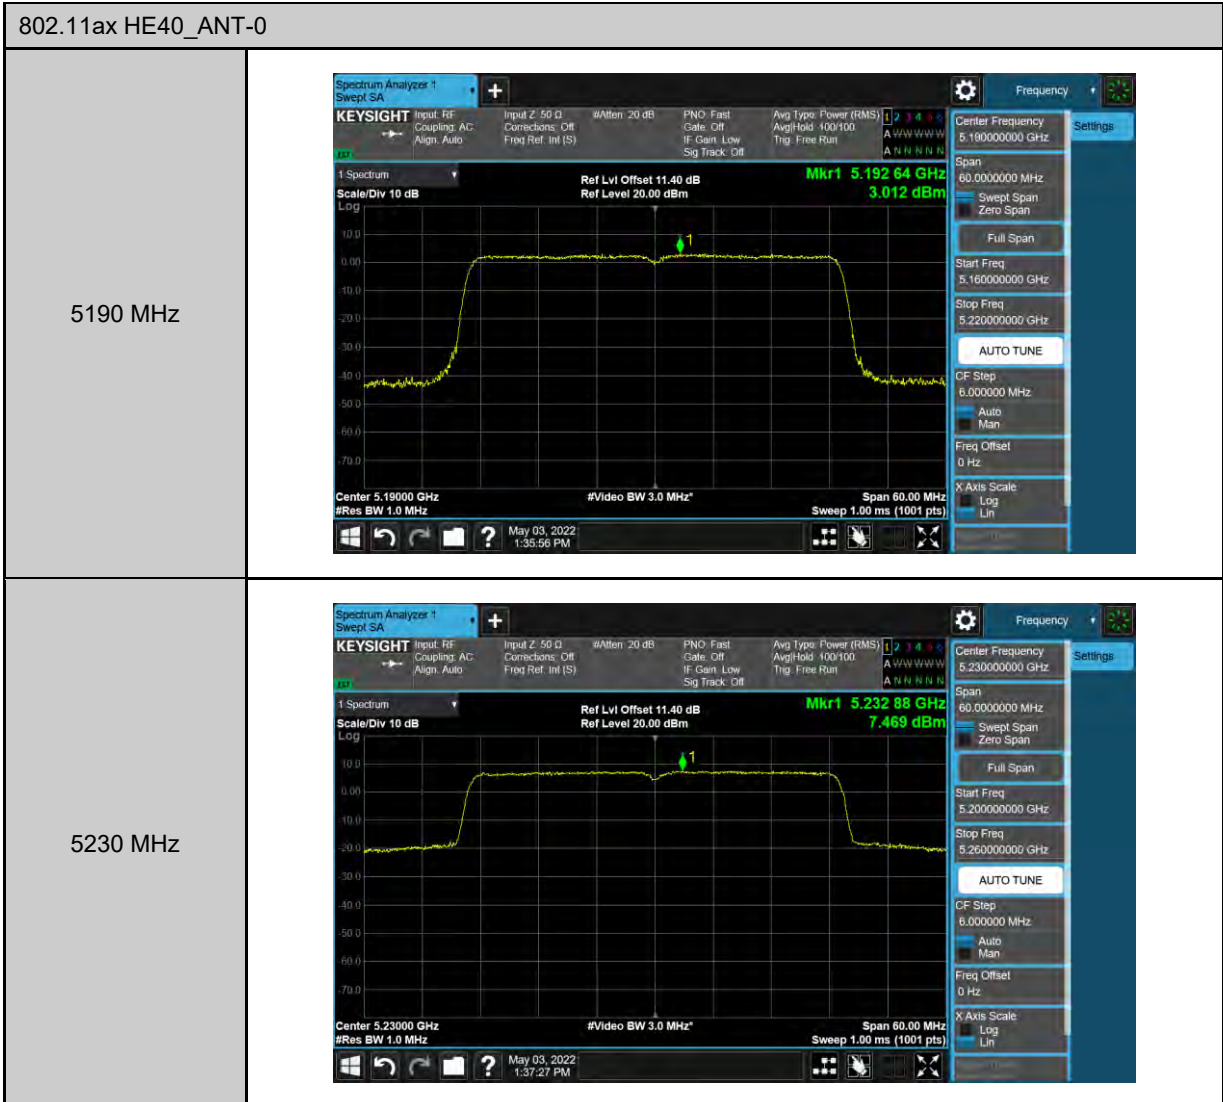

Low Band B1 & B2A 4X4

802.11a_ANT-0

<p>802.11a_ANT-0</p> <p>5260 MHz</p>	
<p>5280 MHz</p>	
<p>5320 MHz</p>	

802.11ax HE20_ANT-0	
5180 MHz	
5200 MHz	
5240 MHz	

802.11ax HE20_ANT-0	
5260 MHz	
5280 MHz	
5320 MHz	

<p>802.11a_ANT-1</p> <p>5180 MHz</p>	
<p>5200 MHz</p>	
<p>5240 MHz</p>	

<p>802.11a_ANT-1</p> <p>5260 MHz</p>	
<p>5280 MHz</p>	
<p>5320 MHz</p>	

802.11ax HE20_ANT-1	
5180 MHz	
5200 MHz	
5240 MHz	

802.11ax HE20_ANT-1	
5260 MHz	<p>Center Frequency: 5.26000000 GHz Span: 40.0000000 MHz Start Freq: 5.240000000 GHz Stop Freq: 5.280000000 GHz Mkr1: 5.262 24 GHz Level: 1.395 dBm Ref Lvl Offset: 11.40 dB Ref Level: 20.00 dBm Center: 5.26000 GHz Res BW: 1.0 MHz Video BW: 3.0 MHz Span: 40.00 MHz Sweep: 1.00 ms (1001 pts)</p>
5280 MHz	<p>Center Frequency: 5.28000000 GHz Span: 40.0000000 MHz Start Freq: 5.260000000 GHz Stop Freq: 5.300000000 GHz Mkr1: 5.277 12 GHz Level: 1.396 dBm Ref Lvl Offset: 11.40 dB Ref Level: 20.00 dBm Center: 5.28000 GHz Res BW: 1.0 MHz Video BW: 3.0 MHz Span: 40.00 MHz Sweep: 1.00 ms (1001 pts)</p>
5320 MHz	<p>Center Frequency: 5.32000000 GHz Span: 40.0000000 MHz Start Freq: 5.300000000 GHz Stop Freq: 5.340000000 GHz Mkr1: 5.316 60 GHz Level: 1.353 dBm Ref Lvl Offset: 11.40 dB Ref Level: 20.00 dBm Center: 5.32000 GHz Res BW: 1.0 MHz Video BW: 3.0 MHz Span: 40.00 MHz Sweep: 1.00 ms (1001 pts)</p>