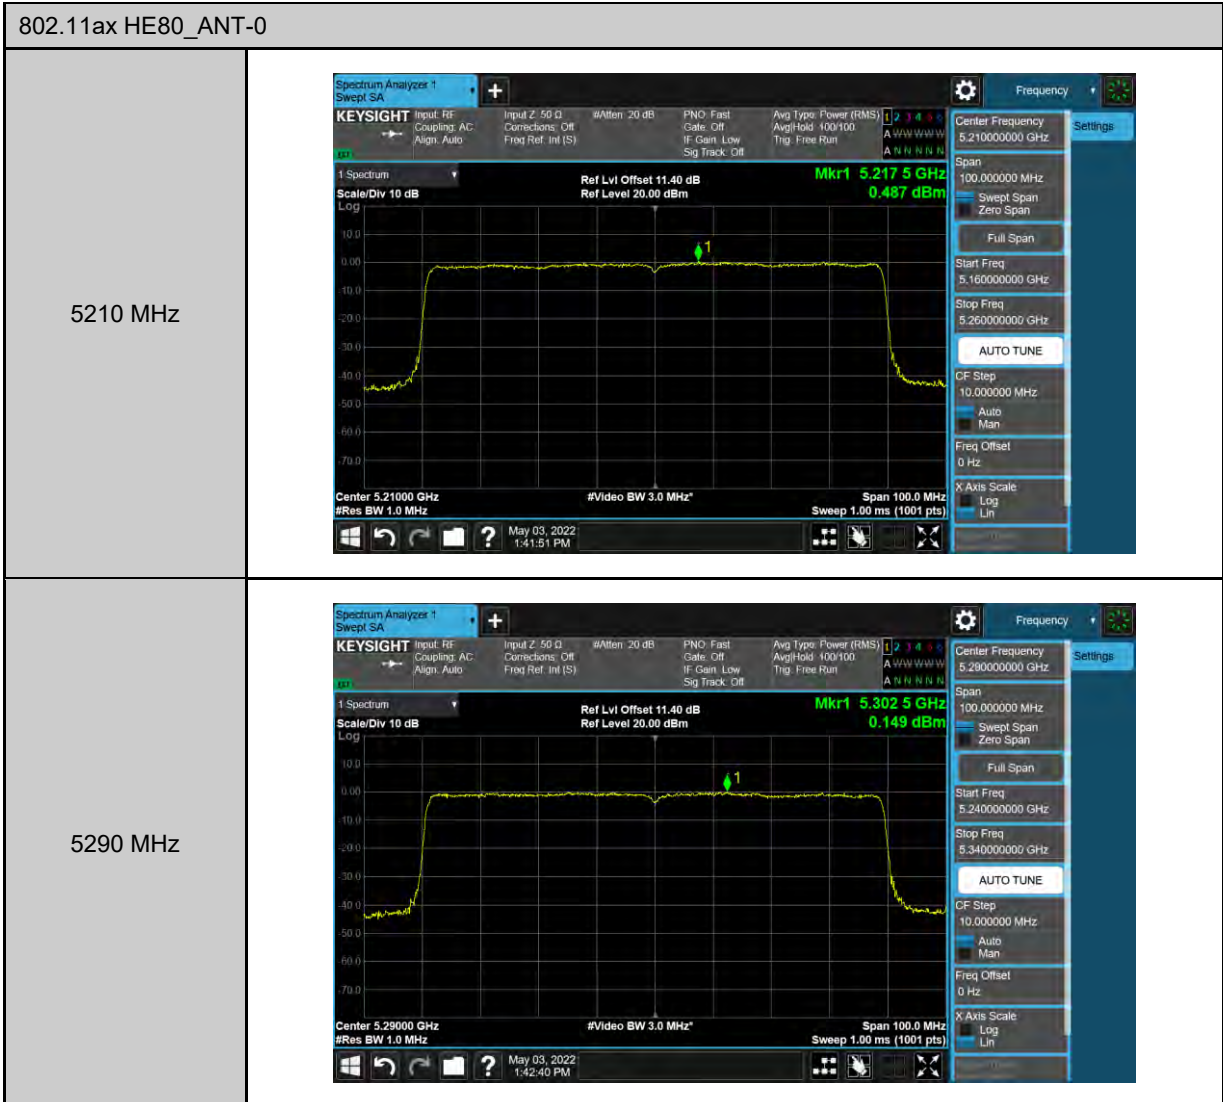

Low Band B1 & B2A 4X4

802.11a_ANT-0

<p>802.11a_ANT-0</p> <p>5260 MHz</p>	
<p>5280 MHz</p>	
<p>5320 MHz</p>	

802.11ax HE20_ANT-0	
5180 MHz	
5200 MHz	
5240 MHz	

802.11ax HE20_ANT-0	
5260 MHz	
5280 MHz	
5320 MHz	

<p>802.11a_ANT-1</p> <p>5180 MHz</p>	
<p>5200 MHz</p>	
<p>5240 MHz</p>	

<p>802.11a_ANT-1</p> <p>5260 MHz</p>	
<p>5280 MHz</p>	
<p>5320 MHz</p>	

802.11ax HE20_ANT-1	
5180 MHz	
5200 MHz	
5240 MHz	

802.11ax HE20_ANT-1	
5260 MHz	<p>Center Frequency: 5.26000000 GHz Span: 40.0000000 MHz Start Freq: 5.240000000 GHz Stop Freq: 5.280000000 GHz Mkr1: 5.262 24 GHz Level: 1.395 dBm Ref Lvl Offset: 11.40 dB Ref Level: 20.00 dBm Center: 5.26000 GHz Res BW: 1.0 MHz Video BW: 3.0 MHz Span: 40.00 MHz Sweep: 1.00 ms (1001 pts)</p>
5280 MHz	<p>Center Frequency: 5.28000000 GHz Span: 40.0000000 MHz Start Freq: 5.260000000 GHz Stop Freq: 5.300000000 GHz Mkr1: 5.277 12 GHz Level: 1.396 dBm Ref Lvl Offset: 11.40 dB Ref Level: 20.00 dBm Center: 5.28000 GHz Res BW: 1.0 MHz Video BW: 3.0 MHz Span: 40.00 MHz Sweep: 1.00 ms (1001 pts)</p>
5320 MHz	<p>Center Frequency: 5.32000000 GHz Span: 40.0000000 MHz Start Freq: 5.300000000 GHz Stop Freq: 5.340000000 GHz Mkr1: 5.316 60 GHz Level: 1.353 dBm Ref Lvl Offset: 11.40 dB Ref Level: 20.00 dBm Center: 5.32000 GHz Res BW: 1.0 MHz Video BW: 3.0 MHz Span: 40.00 MHz Sweep: 1.00 ms (1001 pts)</p>