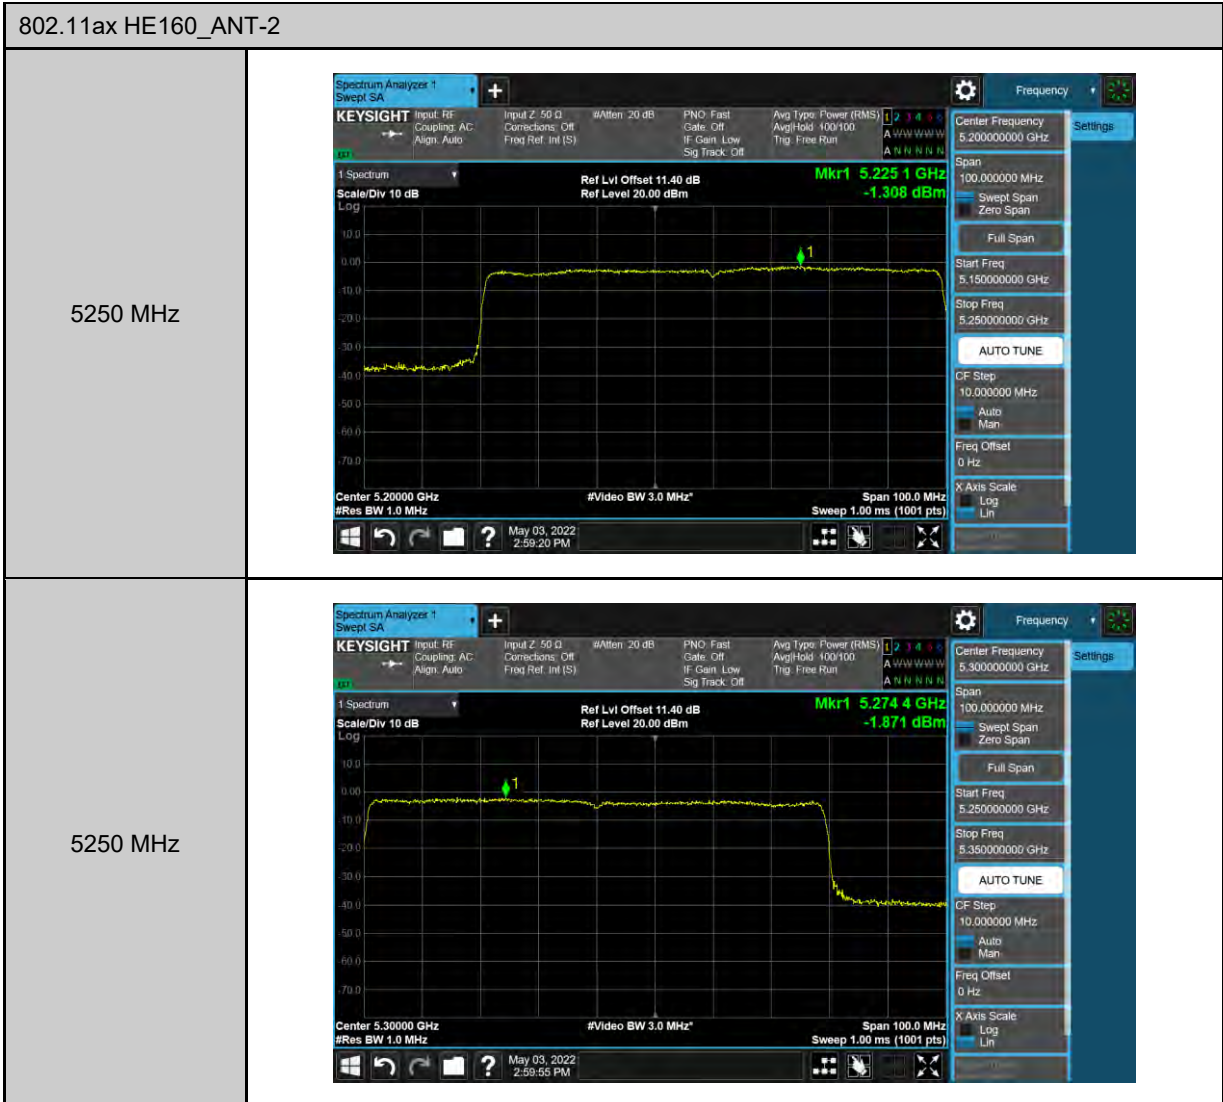

<p>802.11a_ANT-1</p> <p>5180 MHz</p>	
<p>5200 MHz</p>	
<p>5240 MHz</p>	

<p>802.11a_ANT-1</p> <p>5260 MHz</p>	
<p>5280 MHz</p>	
<p>5320 MHz</p>	

802.11ax HE20_ANT-1	
5180 MHz	
5200 MHz	
5240 MHz	

802.11ax HE20_ANT-1	
5260 MHz	<p>Center Frequency: 5.26000000 GHz Span: 40.0000000 MHz Start Freq: 5.240000000 GHz Stop Freq: 5.280000000 GHz Mkr1: 5.262 24 GHz Level: 1.395 dBm Ref Lvl Offset: 11.40 dB Ref Level: 20.00 dBm Center: 5.26000 GHz Res BW: 1.0 MHz Video BW: 3.0 MHz Span: 40.00 MHz Sweep: 1.00 ms (1001 pts)</p>
5280 MHz	<p>Center Frequency: 5.28000000 GHz Span: 40.0000000 MHz Start Freq: 5.260000000 GHz Stop Freq: 5.300000000 GHz Mkr1: 5.277 12 GHz Level: 1.396 dBm Ref Lvl Offset: 11.40 dB Ref Level: 20.00 dBm Center: 5.28000 GHz Res BW: 1.0 MHz Video BW: 3.0 MHz Span: 40.00 MHz Sweep: 1.00 ms (1001 pts)</p>
5320 MHz	<p>Center Frequency: 5.32000000 GHz Span: 40.0000000 MHz Start Freq: 5.300000000 GHz Stop Freq: 5.340000000 GHz Mkr1: 5.316 60 GHz Level: 1.353 dBm Ref Lvl Offset: 11.40 dB Ref Level: 20.00 dBm Center: 5.32000 GHz Res BW: 1.0 MHz Video BW: 3.0 MHz Span: 40.00 MHz Sweep: 1.00 ms (1001 pts)</p>

<p>802.11a_ANT-2</p> <p>5180 MHz</p>	
<p>5200 MHz</p>	
<p>5240 MHz</p>	

<p>802.11a_ANT-2</p> <p>5260 MHz</p>	
<p>5280 MHz</p>	
<p>5320 MHz</p>	

802.11ax HE20_ANT-2	
5180 MHz	
5200 MHz	
5240 MHz	

802.11ax HE20_ANT-2	
5260 MHz	
5280 MHz	
5320 MHz	

802.11ax HE40_ANT-2	
5190 MHz	<p>Center Frequency: 5.19000000 GHz Span: 60.0000000 MHz Start Freq: 5.160000000 GHz Stop Freq: 5.220000000 GHz Mkr1 5.194 26 GHz 27.82 dBm Ref Lvl Offset 11.40 dB Ref Level 20.00 dBm Center 5.19000 GHz #Res BW 1.0 MHz #Video BW 3.0 MHz Span 60.00 MHz Sweep 1.00 ms (1001 pts)</p>
5230 MHz	<p>Center Frequency: 5.23000000 GHz Span: 60.0000000 MHz Start Freq: 5.200000000 GHz Stop Freq: 5.260000000 GHz Mkr1 5.227 42 GHz 7.380 dBm Ref Lvl Offset 11.40 dB Ref Level 20.00 dBm Center 5.23000 GHz #Res BW 1.0 MHz #Video BW 3.0 MHz Span 60.00 MHz Sweep 1.00 ms (1001 pts)</p>