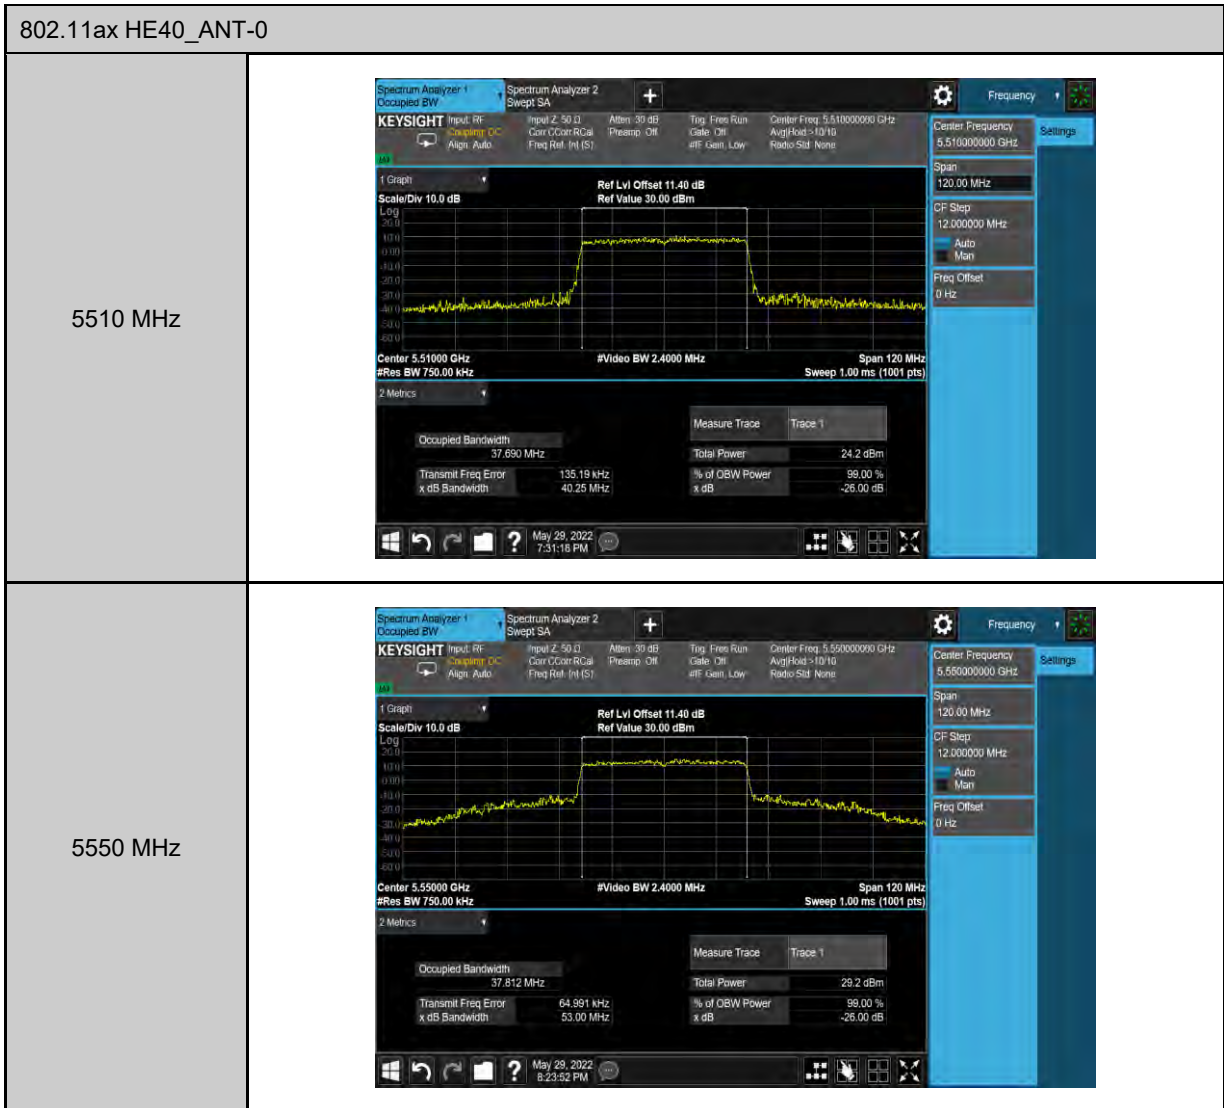

802.11ac VHT20_ANT-0	
5500 MHz	
5560 MHz	
5700 MHz	

802.11ax HE20_ANT-0									
5500 MHz	<p>Center Frequency: 5.50000000 GHz</p> <p>Span: 80.000 MHz</p> <p>CF Step: 8.000000 MHz</p> <p>Freq Offset: 0 Hz</p> <table border="1"> <tr> <td>Occupied Bandwidth</td> <td>19.216 MHz</td> <td>Total Power</td> <td>25.9 dBm</td> </tr> <tr> <td>Transmit Freq Error x dB Bandwidth</td> <td>116.39 kHz / 21.49 MHz</td> <td>% of OBW Power x dB</td> <td>99.00 % / -26.00 dB</td> </tr> </table>	Occupied Bandwidth	19.216 MHz	Total Power	25.9 dBm	Transmit Freq Error x dB Bandwidth	116.39 kHz / 21.49 MHz	% of OBW Power x dB	99.00 % / -26.00 dB
Occupied Bandwidth	19.216 MHz	Total Power	25.9 dBm						
Transmit Freq Error x dB Bandwidth	116.39 kHz / 21.49 MHz	% of OBW Power x dB	99.00 % / -26.00 dB						
5560 MHz	<p>Center Frequency: 5.56000000 GHz</p> <p>Span: 80.000 MHz</p> <p>CF Step: 8.000000 MHz</p> <p>Freq Offset: 0 Hz</p> <table border="1"> <tr> <td>Occupied Bandwidth</td> <td>19.206 MHz</td> <td>Total Power</td> <td>26.6 dBm</td> </tr> <tr> <td>Transmit Freq Error x dB Bandwidth</td> <td>80.746 kHz / 21.75 MHz</td> <td>% of OBW Power x dB</td> <td>99.00 % / -26.00 dB</td> </tr> </table>	Occupied Bandwidth	19.206 MHz	Total Power	26.6 dBm	Transmit Freq Error x dB Bandwidth	80.746 kHz / 21.75 MHz	% of OBW Power x dB	99.00 % / -26.00 dB
Occupied Bandwidth	19.206 MHz	Total Power	26.6 dBm						
Transmit Freq Error x dB Bandwidth	80.746 kHz / 21.75 MHz	% of OBW Power x dB	99.00 % / -26.00 dB						
5700 MHz	<p>Center Frequency: 5.70000000 GHz</p> <p>Span: 80.000 MHz</p> <p>CF Step: 8.000000 MHz</p> <p>Freq Offset: 0 Hz</p> <table border="1"> <tr> <td>Occupied Bandwidth</td> <td>19.178 MHz</td> <td>Total Power</td> <td>25.8 dBm</td> </tr> <tr> <td>Transmit Freq Error x dB Bandwidth</td> <td>112.13 kHz / 21.54 MHz</td> <td>% of OBW Power x dB</td> <td>99.00 % / -26.00 dB</td> </tr> </table>	Occupied Bandwidth	19.178 MHz	Total Power	25.8 dBm	Transmit Freq Error x dB Bandwidth	112.13 kHz / 21.54 MHz	% of OBW Power x dB	99.00 % / -26.00 dB
Occupied Bandwidth	19.178 MHz	Total Power	25.8 dBm						
Transmit Freq Error x dB Bandwidth	112.13 kHz / 21.54 MHz	% of OBW Power x dB	99.00 % / -26.00 dB						