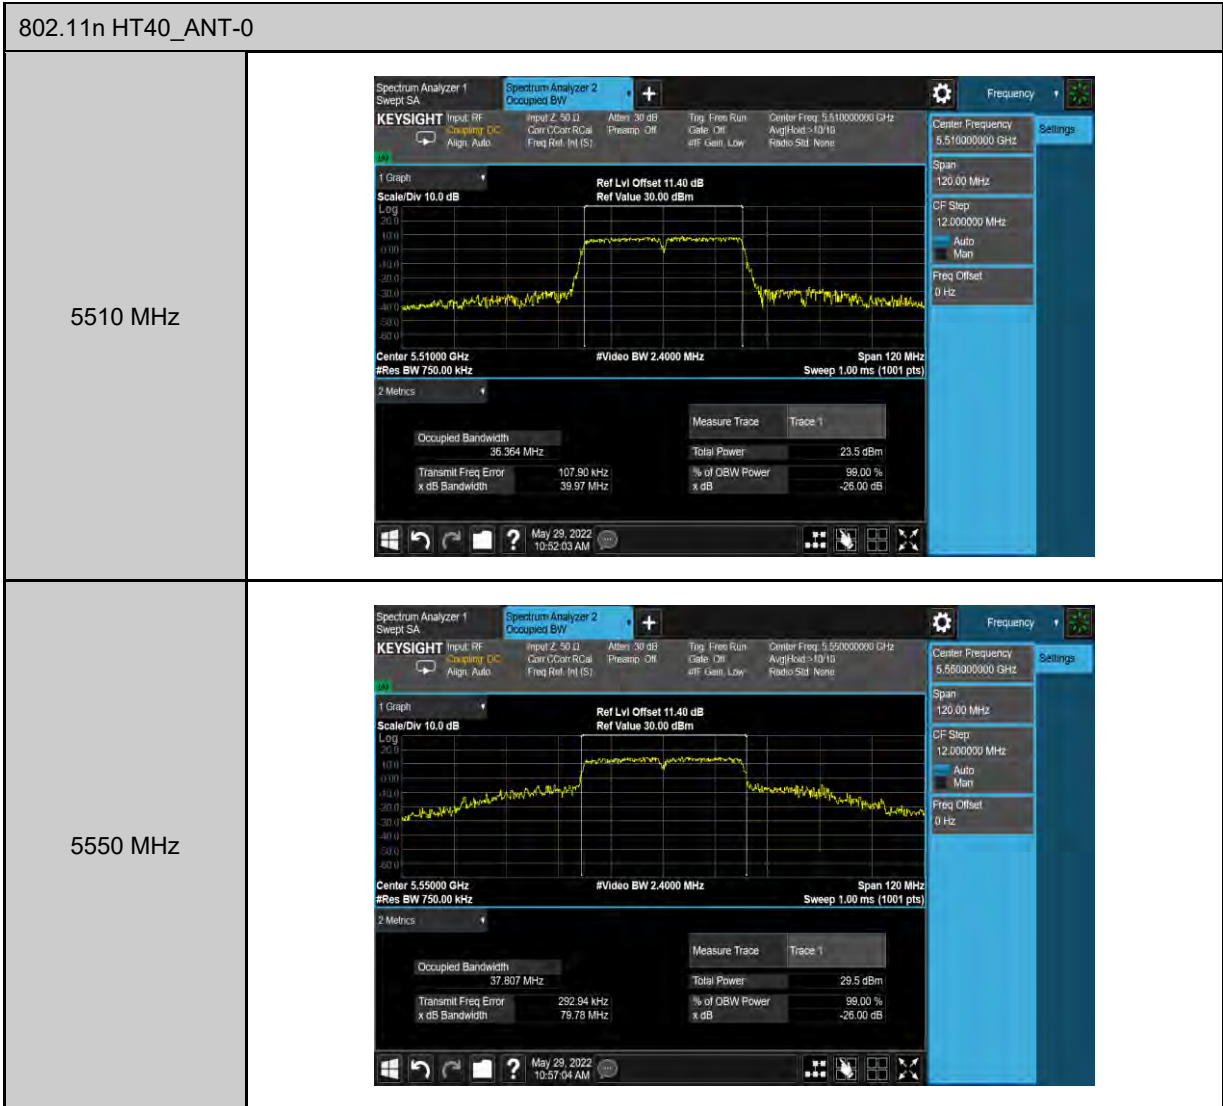

High Band B2C & B3 1X1

802.11a\_ANT-0

802.11n HT20_ANT-0	
5500 MHz	 <p>Center Frequency: 5.50000000 GHz</p> <p>Span: 80.000 MHz</p> <p>CF Step: 8.000000 MHz</p> <p>Freq Offset: 0 Hz</p> <p>Occupied Bandwidth: 18.271 MHz</p> <p>Total Power: 27.4 dBm</p> <p>% of OBW Power: 99.00 %</p> <p>Transmit Freq Error: 70.110 MHz</p> <p>x dB Bandwidth: 26.74 MHz</p>
5560 MHz	 <p>Center Frequency: 5.56000000 GHz</p> <p>Span: 80.000 MHz</p> <p>CF Step: 8.000000 MHz</p> <p>Freq Offset: 0 Hz</p> <p>Occupied Bandwidth: 18.464 MHz</p> <p>Total Power: 27.5 dBm</p> <p>% of OBW Power: 99.00 %</p> <p>Transmit Freq Error: 206.04 MHz</p> <p>x dB Bandwidth: 27.32 MHz</p>
5700 MHz	 <p>Center Frequency: 5.70000000 GHz</p> <p>Span: 80.000 MHz</p> <p>CF Step: 8.000000 MHz</p> <p>Freq Offset: 0 Hz</p> <p>Occupied Bandwidth: 18.234 MHz</p> <p>Total Power: 26.1 dBm</p> <p>% of OBW Power: 99.00 %</p> <p>Transmit Freq Error: 143.45 MHz</p> <p>x dB Bandwidth: 21.81 MHz</p>