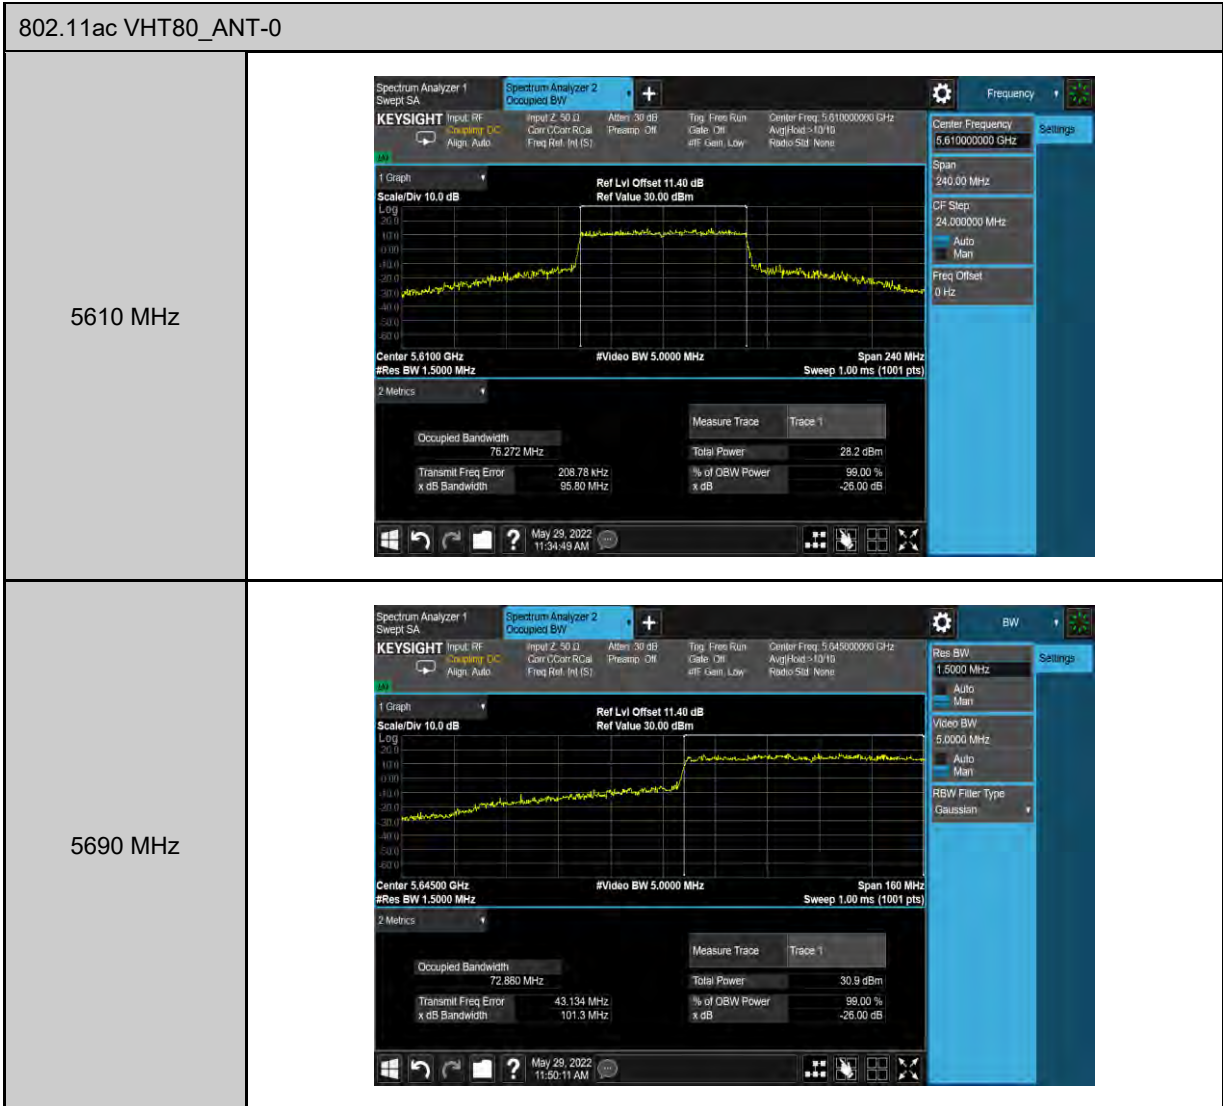

802.11ac VHT20_ANT-0	
5500 MHz	<p>Center Frequency: 5.50000000 GHz</p> <p>Span: 80.000 MHz</p> <p>CF Step: 8.000000 MHz</p> <p>Freq Offset: 0 Hz</p> <p>Center Freq: 5.50000000 GHz</p> <p>Avg Hold: &gt;10/10</p> <p>Radio Std: None</p> <p>Scale/Div: 10.0 dB</p> <p>Ref Lvl Offset: 11.40 dB</p> <p>Ref Value: 30.00 dBm</p> <p>Center: 5.50000 GHz</p> <p>#Res BW: 390.00 kHz</p> <p>#Video BW: 1.2000 MHz</p> <p>Span: 80 MHz</p> <p>Sweep: 1.00 ms (1001 pts)</p> <p>Occupied Bandwidth: 18.185 MHz</p> <p>Total Power: 27.6 dBm</p> <p>Transmit Freq Error: 32.946 MHz</p> <p>% of OBW Power: 99.00 %</p> <p>x dB Bandwidth: 31.54 MHz</p> <p>x dB: -26.00 dB</p> <p>May 29, 2022 9:42:40 AM</p>
5560 MHz	<p>Center Frequency: 5.56000000 GHz</p> <p>Span: 80.000 MHz</p> <p>CF Step: 8.000000 MHz</p> <p>Freq Offset: 0 Hz</p> <p>Center Freq: 5.56000000 GHz</p> <p>Avg Hold: &gt;10/10</p> <p>Radio Std: None</p> <p>Scale/Div: 10.0 dB</p> <p>Ref Lvl Offset: 11.40 dB</p> <p>Ref Value: 30.00 dBm</p> <p>Center: 5.56000 GHz</p> <p>#Res BW: 390.00 kHz</p> <p>#Video BW: 1.2000 MHz</p> <p>Span: 80 MHz</p> <p>Sweep: 1.00 ms (1001 pts)</p> <p>Occupied Bandwidth: 18.260 MHz</p> <p>Total Power: 27.8 dBm</p> <p>Transmit Freq Error: 94.777 MHz</p> <p>% of OBW Power: 99.00 %</p> <p>x dB Bandwidth: 31.37 MHz</p> <p>x dB: -26.00 dB</p> <p>May 29, 2022 9:49:50 AM</p>
5700 MHz	<p>Center Frequency: 5.70000000 GHz</p> <p>Span: 80.000 MHz</p> <p>CF Step: 8.000000 MHz</p> <p>Freq Offset: 0 Hz</p> <p>Center Freq: 5.70000000 GHz</p> <p>Avg Hold: &gt;10/10</p> <p>Radio Std: None</p> <p>Scale/Div: 10.0 dB</p> <p>Ref Lvl Offset: 11.40 dB</p> <p>Ref Value: 30.00 dBm</p> <p>Center: 5.70000 GHz</p> <p>#Res BW: 390.00 kHz</p> <p>#Video BW: 1.2000 MHz</p> <p>Span: 80 MHz</p> <p>Sweep: 1.00 ms (1001 pts)</p> <p>Occupied Bandwidth: 18.083 MHz</p> <p>Total Power: 25.7 dBm</p> <p>Transmit Freq Error: 61.980 MHz</p> <p>% of OBW Power: 99.00 %</p> <p>x dB Bandwidth: 21.70 MHz</p> <p>x dB: -26.00 dB</p> <p>May 29, 2022 9:55:04 AM</p>