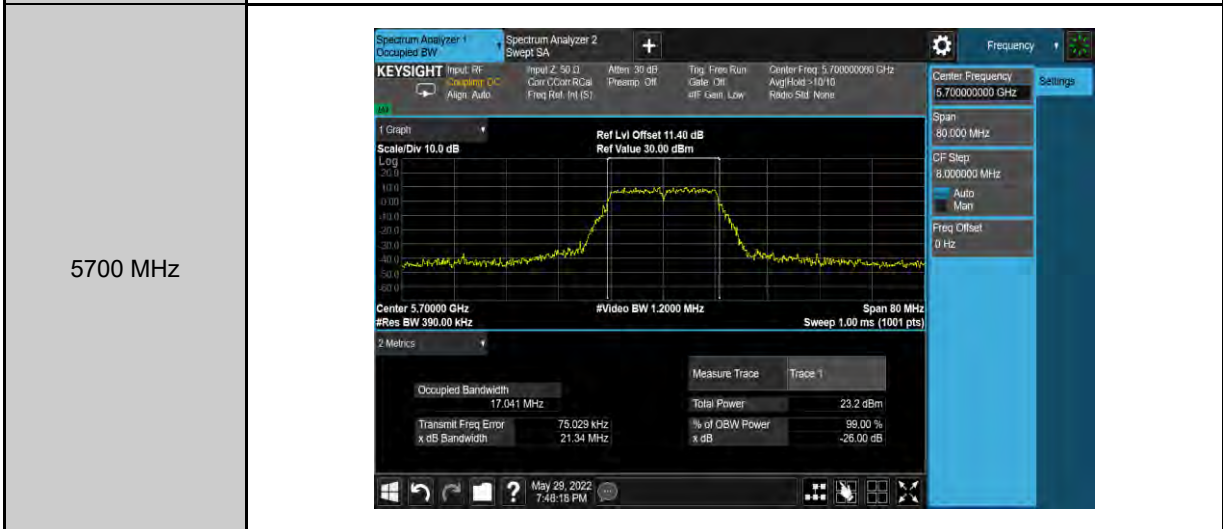

High Band B2C & B3 2X2

802.11a_ANT-0