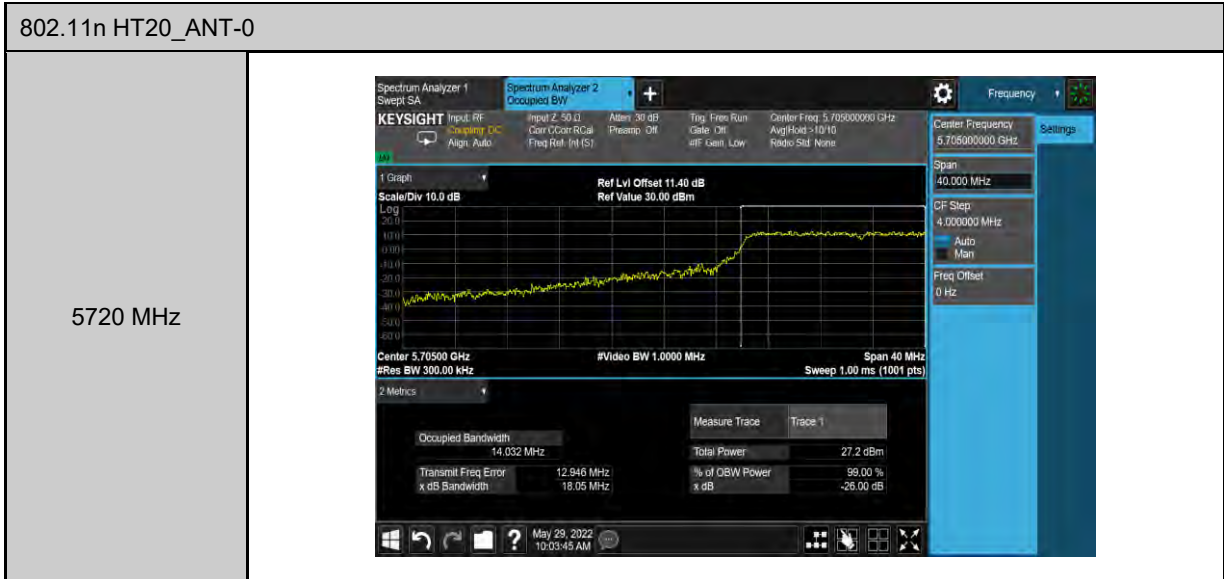

High Band B2C & B3 1X1

802.11a\_ANT-0

802.11n HT20_ANT-0	
5500 MHz	 <p>Center Frequency: 5.50000000 GHz</p> <p>Span: 80.000 MHz</p> <p>CF Step: 8.000000 MHz</p> <p>Freq Offset: 0 Hz</p> <p>Occupied Bandwidth: 18.271 MHz</p> <p>Total Power: 27.4 dBm</p> <p>% of OBW Power: 99.00 %</p> <p>Transmit Freq Error: 70.110 MHz</p> <p>x dB Bandwidth: 26.74 MHz</p>
5560 MHz	 <p>Center Frequency: 5.56000000 GHz</p> <p>Span: 80.000 MHz</p> <p>CF Step: 8.000000 MHz</p> <p>Freq Offset: 0 Hz</p> <p>Occupied Bandwidth: 18.464 MHz</p> <p>Total Power: 27.5 dBm</p> <p>% of OBW Power: 99.00 %</p> <p>Transmit Freq Error: 206.04 MHz</p> <p>x dB Bandwidth: 27.32 MHz</p>
5700 MHz	 <p>Center Frequency: 5.70000000 GHz</p> <p>Span: 80.000 MHz</p> <p>CF Step: 8.000000 MHz</p> <p>Freq Offset: 0 Hz</p> <p>Occupied Bandwidth: 18.234 MHz</p> <p>Total Power: 26.1 dBm</p> <p>% of OBW Power: 99.00 %</p> <p>Transmit Freq Error: 143.45 MHz</p> <p>x dB Bandwidth: 21.81 MHz</p>