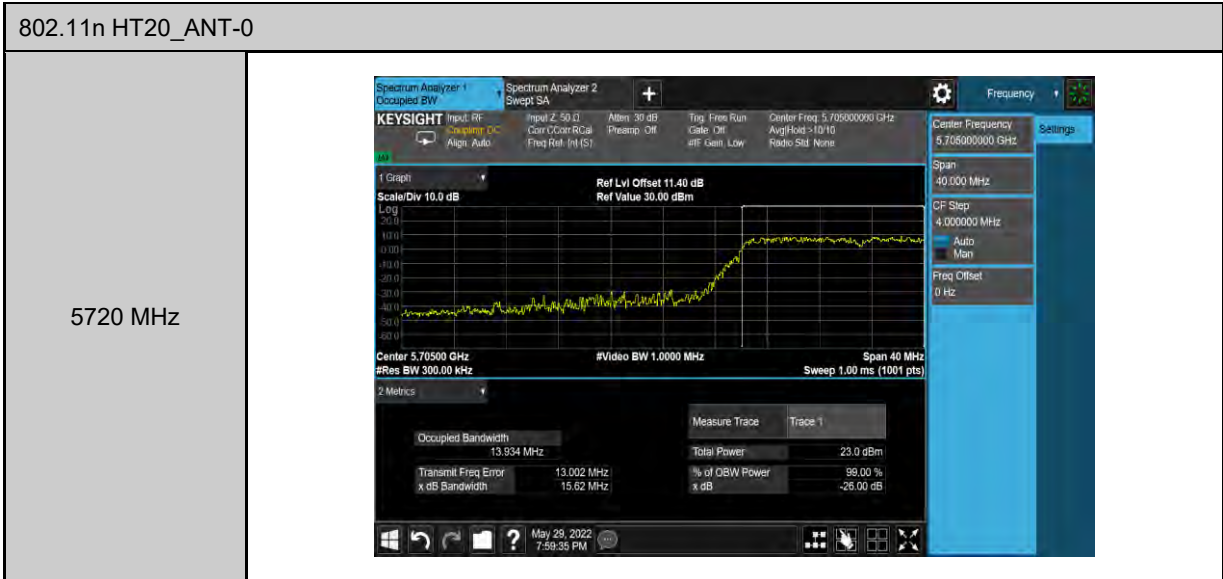

802.11ax HE80_ANT-0	
5530 MHz	<p>Center Frequency: 5.53000000 GHz Span: 240.00 MHz CF Step: 24.000000 MHz Res BW: 1.5000 MHz Video BW: 5.0000 MHz Sweep: 1.00 ms (1001 pts)</p> <p>Occupied Bandwidth: 77.268 MHz Total Power: 27.4 dBm Transmit Freq Error: 235.30 MHz % of OBW Power: 99.00 % x dB Bandwidth: 81.81 MHz -26.00 dB</p>
5610 MHz	<p>Center Frequency: 5.61000000 GHz Span: 240.00 MHz CF Step: 24.000000 MHz Res BW: 1.5000 MHz Video BW: 5.0000 MHz Sweep: 1.00 ms (1001 pts)</p> <p>Occupied Bandwidth: 77.507 MHz Total Power: 29.4 dBm Transmit Freq Error: 174.97 MHz % of OBW Power: 99.00 % x dB Bandwidth: 81.53 MHz -26.00 dB</p>
5690 MHz	<p>Center Frequency: 5.64500000 GHz Span: 160.00 MHz CF Step: 24.000000 MHz Res BW: 1.5000 MHz Video BW: 5.0000 MHz Sweep: 1.00 ms (1001 pts)</p> <p>Occupied Bandwidth: 73.300 MHz Total Power: 31.2 dBm Transmit Freq Error: 42.853 MHz % of OBW Power: 99.00 % x dB Bandwidth: 87.76 MHz -26.00 dB</p>

High Band B2C & B3 2X2

802.11a\_ANT-0

802.11n HT20_ANT-0	
5500 MHz	<p>Center Frequency: 5.50000000 GHz Span: 80.000 MHz CF Step: 8.000000 MHz Freq Offset: 0 Hz</p> <p>Occupied Bandwidth: 18.099 MHz Transmit Freq Error: 88.652 kHz x dB Bandwidth: 21.29 MHz</p> <p>Total Power: 24.2 dBm % of OBW Power: 98.00 % x dB: -26.00 dB</p>
5560 MHz	<p>Center Frequency: 5.56000000 GHz Span: 80.000 MHz CF Step: 8.000000 MHz Freq Offset: 0 Hz</p> <p>Occupied Bandwidth: 18.156 MHz Transmit Freq Error: 148.28 kHz x dB Bandwidth: 21.54 MHz</p> <p>Total Power: 24.4 dBm % of OBW Power: 98.00 % x dB: -26.00 dB</p>
5700 MHz	<p>Center Frequency: 5.70000000 GHz Span: 80.000 MHz CF Step: 8.000000 MHz Freq Offset: 0 Hz</p> <p>Occupied Bandwidth: 18.230 MHz Transmit Freq Error: 162.73 kHz x dB Bandwidth: 21.72 MHz</p> <p>Total Power: 24.6 dBm % of OBW Power: 98.00 % x dB: -26.00 dB</p>