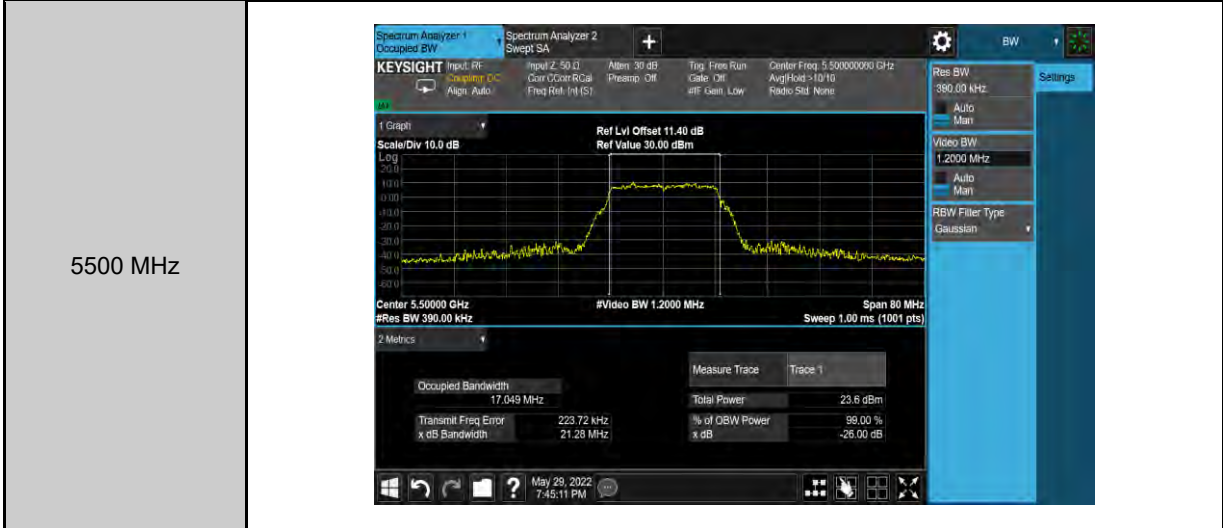

High Band B2C & B3 2X2

802.11a_ANT-0