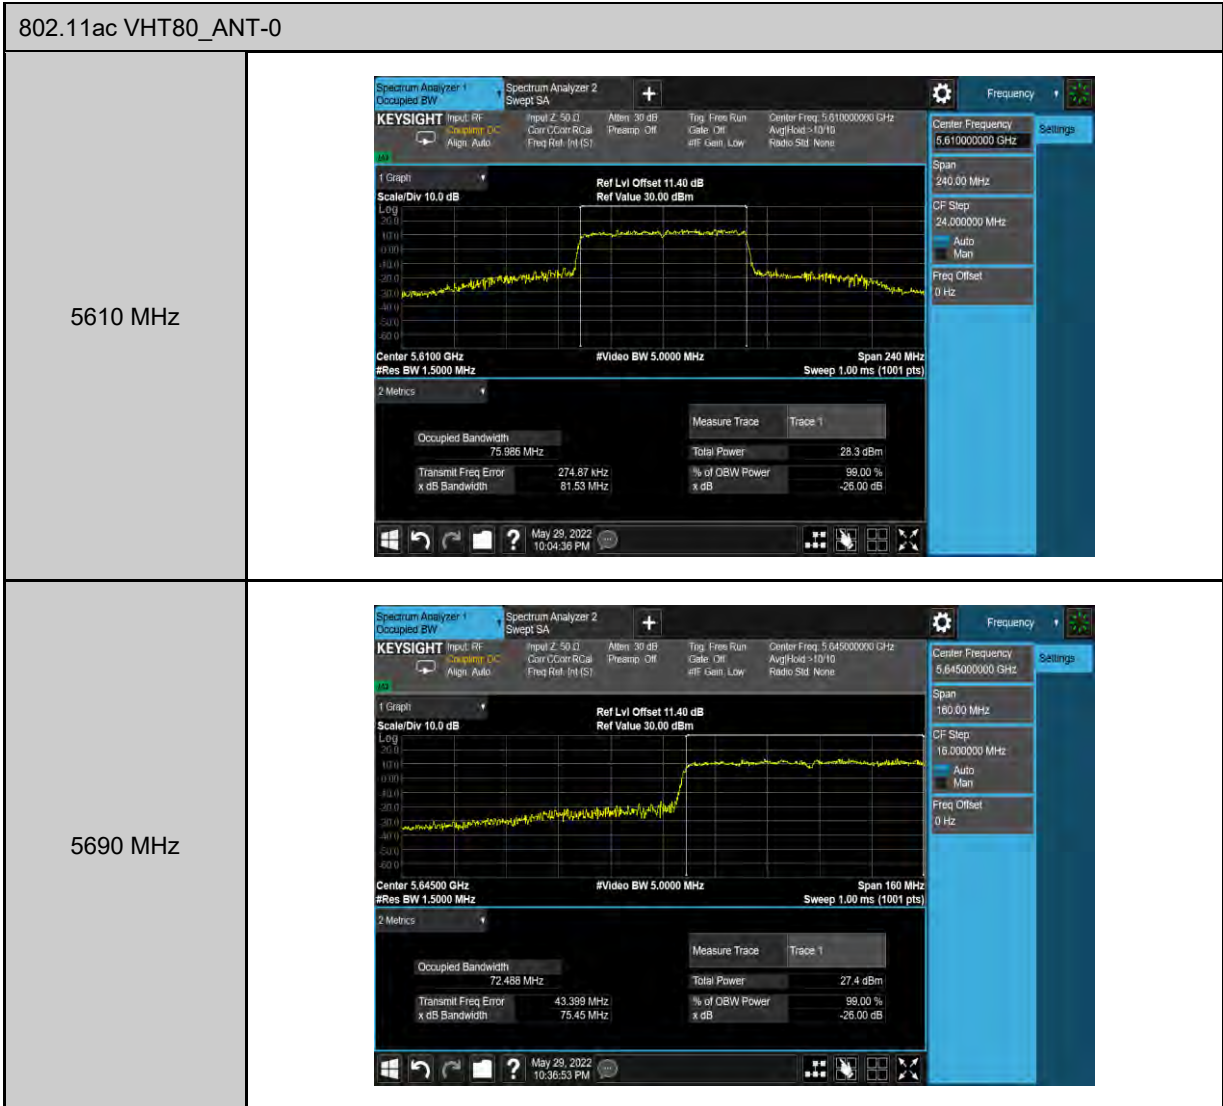

802.11ac VHT20_ANT-0	
5500 MHz	
5560 MHz	
5700 MHz	

802.11ax HE20_ANT-0									
5500 MHz	<p>Center Frequency: 5.50000000 GHz</p> <p>Span: 80.000 MHz</p> <p>CF Step: 8.000000 MHz</p> <p>Freq Offset: 0 Hz</p> <table border="1"> <tr> <td>Occupied Bandwidth</td> <td>19.216 MHz</td> <td>Total Power</td> <td>25.9 dBm</td> </tr> <tr> <td>Transmit Freq Error x dB Bandwidth</td> <td>116.39 kHz / 21.49 MHz</td> <td>% of OBW Power x dB</td> <td>99.00 % / -26.00 dB</td> </tr> </table>	Occupied Bandwidth	19.216 MHz	Total Power	25.9 dBm	Transmit Freq Error x dB Bandwidth	116.39 kHz / 21.49 MHz	% of OBW Power x dB	99.00 % / -26.00 dB
Occupied Bandwidth	19.216 MHz	Total Power	25.9 dBm						
Transmit Freq Error x dB Bandwidth	116.39 kHz / 21.49 MHz	% of OBW Power x dB	99.00 % / -26.00 dB						
5560 MHz	<p>Center Frequency: 5.56000000 GHz</p> <p>Span: 80.000 MHz</p> <p>CF Step: 8.000000 MHz</p> <p>Freq Offset: 0 Hz</p> <table border="1"> <tr> <td>Occupied Bandwidth</td> <td>19.206 MHz</td> <td>Total Power</td> <td>26.6 dBm</td> </tr> <tr> <td>Transmit Freq Error x dB Bandwidth</td> <td>80.746 kHz / 21.75 MHz</td> <td>% of OBW Power x dB</td> <td>99.00 % / -26.00 dB</td> </tr> </table>	Occupied Bandwidth	19.206 MHz	Total Power	26.6 dBm	Transmit Freq Error x dB Bandwidth	80.746 kHz / 21.75 MHz	% of OBW Power x dB	99.00 % / -26.00 dB
Occupied Bandwidth	19.206 MHz	Total Power	26.6 dBm						
Transmit Freq Error x dB Bandwidth	80.746 kHz / 21.75 MHz	% of OBW Power x dB	99.00 % / -26.00 dB						
5700 MHz	<p>Center Frequency: 5.70000000 GHz</p> <p>Span: 80.000 MHz</p> <p>CF Step: 8.000000 MHz</p> <p>Freq Offset: 0 Hz</p> <table border="1"> <tr> <td>Occupied Bandwidth</td> <td>19.178 MHz</td> <td>Total Power</td> <td>25.8 dBm</td> </tr> <tr> <td>Transmit Freq Error x dB Bandwidth</td> <td>112.13 kHz / 21.54 MHz</td> <td>% of OBW Power x dB</td> <td>99.00 % / -26.00 dB</td> </tr> </table>	Occupied Bandwidth	19.178 MHz	Total Power	25.8 dBm	Transmit Freq Error x dB Bandwidth	112.13 kHz / 21.54 MHz	% of OBW Power x dB	99.00 % / -26.00 dB
Occupied Bandwidth	19.178 MHz	Total Power	25.8 dBm						
Transmit Freq Error x dB Bandwidth	112.13 kHz / 21.54 MHz	% of OBW Power x dB	99.00 % / -26.00 dB						