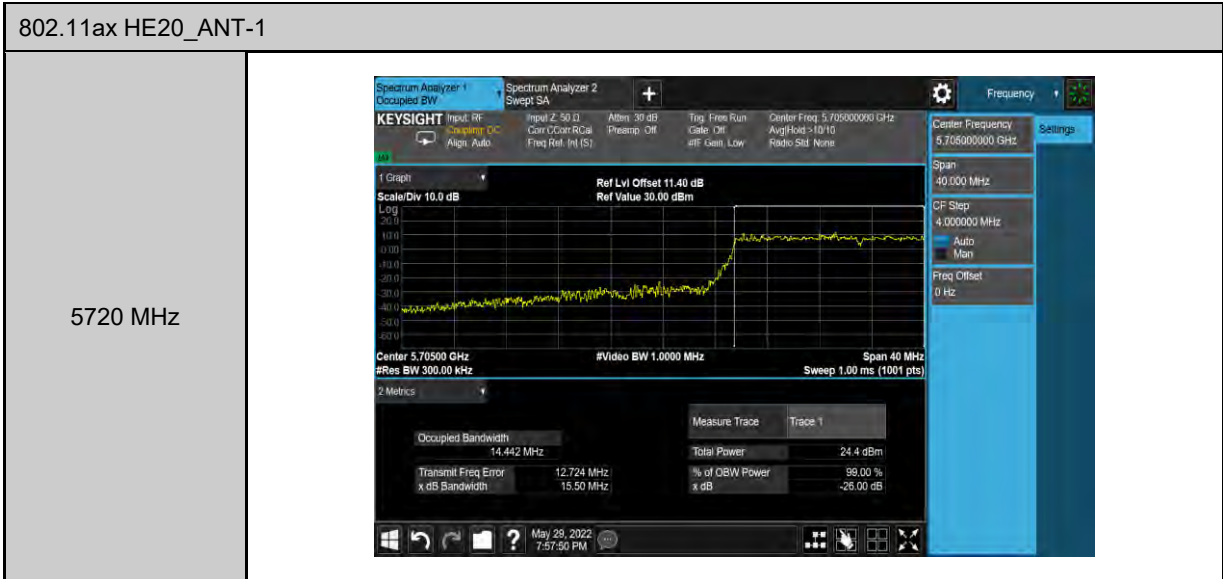

802.11ac VHT20_ANT-1	
5500 MHz	 <p>Center Frequency: 5.50000000 GHz Span: 80.000 MHz CF Step: 8.000000 MHz Freq Offset: 0 Hz</p> <p>Occupied Bandwidth: 18.008 MHz Transmit Freq Error: 104.36 kHz x dB Bandwidth: 21.87 MHz</p> <p>Total Power: 25.5 dBm % of OBW Power: 99.00 % x dB: -26.00 dB</p>
5560 MHz	 <p>Center Frequency: 5.56000000 GHz Span: 80.000 MHz CF Step: 8.000000 MHz Freq Offset: 0 Hz</p> <p>Occupied Bandwidth: 17.972 MHz Transmit Freq Error: 61.064 kHz x dB Bandwidth: 21.27 MHz</p> <p>Total Power: 24.3 dBm % of OBW Power: 99.00 % x dB: -26.00 dB</p>
5700 MHz	 <p>Center Frequency: 5.70000000 GHz Span: 80.000 MHz CF Step: 8.000000 MHz Freq Offset: 0 Hz</p> <p>Occupied Bandwidth: 18.086 MHz Transmit Freq Error: 65.377 kHz x dB Bandwidth: 21.47 MHz</p> <p>Total Power: 25.2 dBm % of OBW Power: 99.00 % x dB: -26.00 dB</p>

802.11ax HE20_ANT-1	
5500 MHz	<p>Center Frequency: 5.50000000 GHz Span: 80.000 MHz CF Step: 8.000000 MHz Video BW: 1.2000 MHz Occupied Bandwidth: 19.189 MHz Total Power: 26.6 dBm</p>
5560 MHz	<p>Center Frequency: 5.56000000 GHz Span: 80.000 MHz CF Step: 8.000000 MHz Video BW: 1.2000 MHz Occupied Bandwidth: 19.188 MHz Total Power: 26.0 dBm</p>
5700 MHz	<p>Center Frequency: 5.70000000 GHz Span: 80.000 MHz CF Step: 8.000000 MHz Video BW: 1.2000 MHz Occupied Bandwidth: 19.215 MHz Total Power: 26.7 dBm</p>