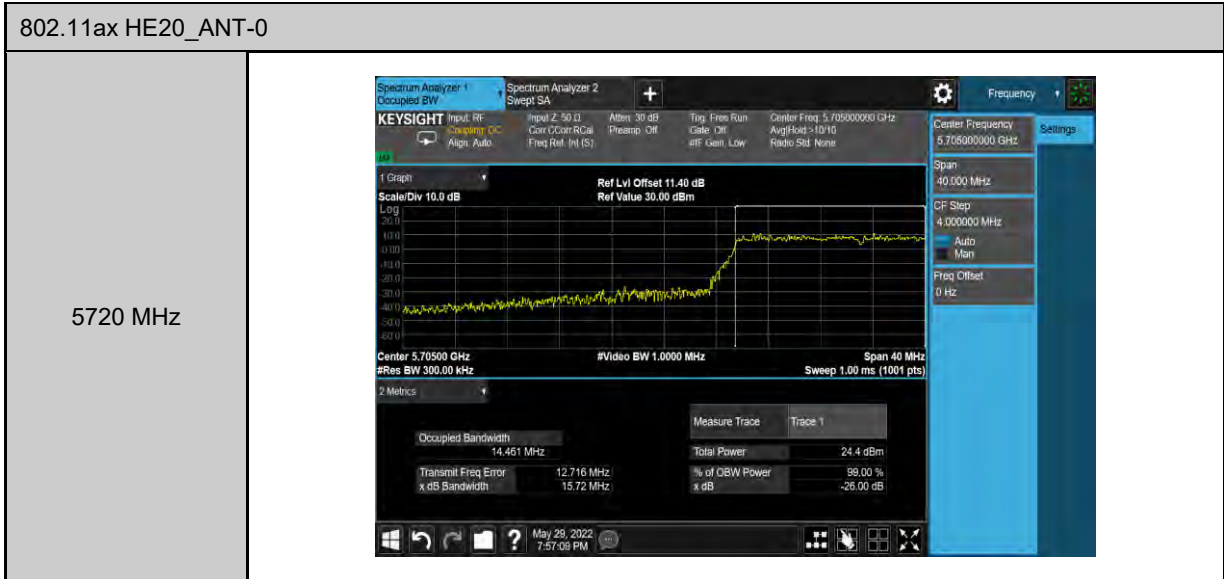

802.11ac VHT20_ANT-0	
5500 MHz	
5560 MHz	
5700 MHz	

802.11ax HE20_ANT-0									
5500 MHz	<p>Center Frequency: 5.50000000 GHz</p> <p>Span: 80.000 MHz</p> <p>CF Step: 8.000000 MHz</p> <p>Freq Offset: 0 Hz</p> <table border="1"> <tr> <td>Occupied Bandwidth</td> <td>19.216 MHz</td> <td>Total Power</td> <td>25.9 dBm</td> </tr> <tr> <td>Transmit Freq Error x dB Bandwidth</td> <td>116.39 kHz / 21.49 MHz</td> <td>% of OBW Power x dB</td> <td>99.00 % / -26.00 dB</td> </tr> </table>	Occupied Bandwidth	19.216 MHz	Total Power	25.9 dBm	Transmit Freq Error x dB Bandwidth	116.39 kHz / 21.49 MHz	% of OBW Power x dB	99.00 % / -26.00 dB
Occupied Bandwidth	19.216 MHz	Total Power	25.9 dBm						
Transmit Freq Error x dB Bandwidth	116.39 kHz / 21.49 MHz	% of OBW Power x dB	99.00 % / -26.00 dB						
5560 MHz	<p>Center Frequency: 5.56000000 GHz</p> <p>Span: 80.000 MHz</p> <p>CF Step: 8.000000 MHz</p> <p>Freq Offset: 0 Hz</p> <table border="1"> <tr> <td>Occupied Bandwidth</td> <td>19.206 MHz</td> <td>Total Power</td> <td>26.6 dBm</td> </tr> <tr> <td>Transmit Freq Error x dB Bandwidth</td> <td>80.746 kHz / 21.75 MHz</td> <td>% of OBW Power x dB</td> <td>99.00 % / -26.00 dB</td> </tr> </table>	Occupied Bandwidth	19.206 MHz	Total Power	26.6 dBm	Transmit Freq Error x dB Bandwidth	80.746 kHz / 21.75 MHz	% of OBW Power x dB	99.00 % / -26.00 dB
Occupied Bandwidth	19.206 MHz	Total Power	26.6 dBm						
Transmit Freq Error x dB Bandwidth	80.746 kHz / 21.75 MHz	% of OBW Power x dB	99.00 % / -26.00 dB						
5700 MHz	<p>Center Frequency: 5.70000000 GHz</p> <p>Span: 80.000 MHz</p> <p>CF Step: 8.000000 MHz</p> <p>Freq Offset: 0 Hz</p> <table border="1"> <tr> <td>Occupied Bandwidth</td> <td>19.178 MHz</td> <td>Total Power</td> <td>25.8 dBm</td> </tr> <tr> <td>Transmit Freq Error x dB Bandwidth</td> <td>112.13 kHz / 21.54 MHz</td> <td>% of OBW Power x dB</td> <td>99.00 % / -26.00 dB</td> </tr> </table>	Occupied Bandwidth	19.178 MHz	Total Power	25.8 dBm	Transmit Freq Error x dB Bandwidth	112.13 kHz / 21.54 MHz	% of OBW Power x dB	99.00 % / -26.00 dB
Occupied Bandwidth	19.178 MHz	Total Power	25.8 dBm						
Transmit Freq Error x dB Bandwidth	112.13 kHz / 21.54 MHz	% of OBW Power x dB	99.00 % / -26.00 dB						