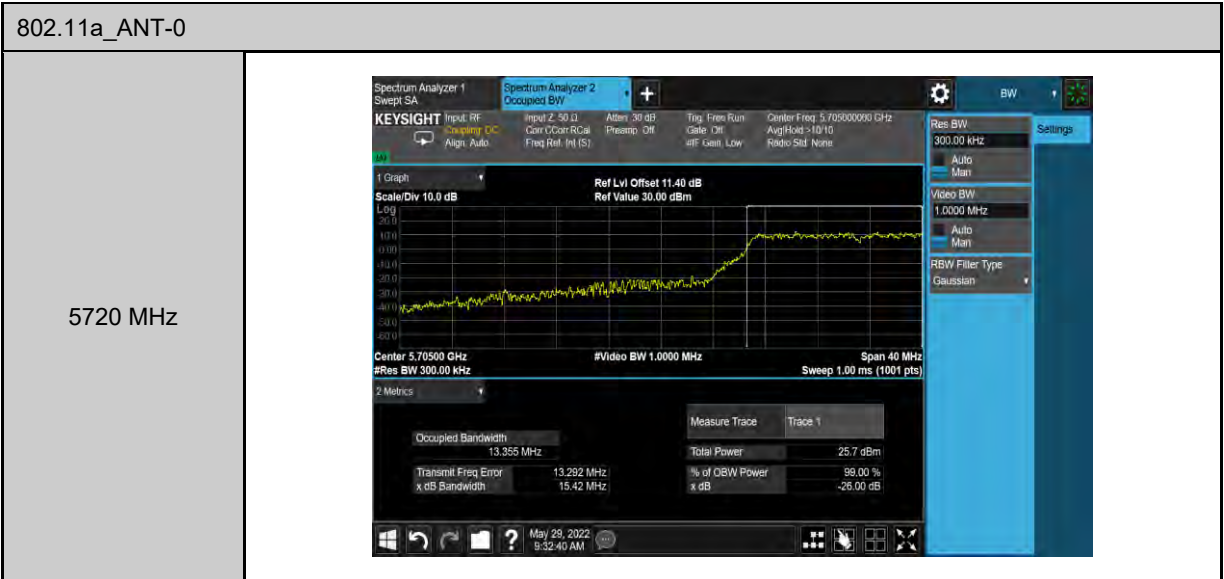

High Band B2C & B3 1X1

802.11a\_ANT-0

802.11n HT20_ANT-0	
5500 MHz	 <p>Center Frequency: 5.50000000 GHz</p> <p>Span: 80.000 MHz</p> <p>CF Step: 8.000000 MHz</p> <p>Freq Offset: 0 Hz</p> <p>Occupied Bandwidth: 18.271 MHz</p> <p>Total Power: 27.4 dBm</p> <p>% of OBW Power: 99.00 %</p> <p>Transmit Freq Error: 70.110 MHz</p> <p>x dB Bandwidth: 26.74 MHz</p>
5560 MHz	 <p>Center Frequency: 5.56000000 GHz</p> <p>Span: 80.000 MHz</p> <p>CF Step: 8.000000 MHz</p> <p>Freq Offset: 0 Hz</p> <p>Occupied Bandwidth: 18.464 MHz</p> <p>Total Power: 27.5 dBm</p> <p>% of OBW Power: 99.00 %</p> <p>Transmit Freq Error: 206.04 MHz</p> <p>x dB Bandwidth: 27.32 MHz</p>
5700 MHz	 <p>Center Frequency: 5.70000000 GHz</p> <p>Span: 80.000 MHz</p> <p>CF Step: 8.000000 MHz</p> <p>Freq Offset: 0 Hz</p> <p>Occupied Bandwidth: 18.234 MHz</p> <p>Total Power: 26.1 dBm</p> <p>% of OBW Power: 99.00 %</p> <p>Transmit Freq Error: 143.45 MHz</p> <p>x dB Bandwidth: 21.81 MHz</p>