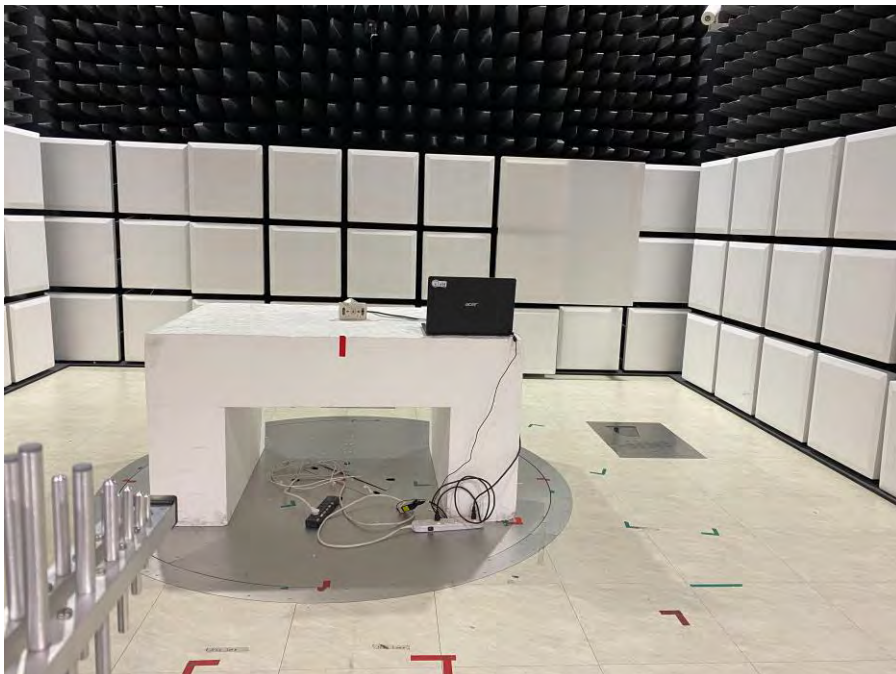

## Appendix B. Test Setup Photographs

### Conducted Emissions Test Configuration:

Front View

Rear View

**Radiated Emissions Test Configuration:****9 kHz ~ 30 MHz**

**Below 1 GHz \_ Front View**

**Below 1 GHz \_ Rear View**

Above 1 GHz \_ Front View