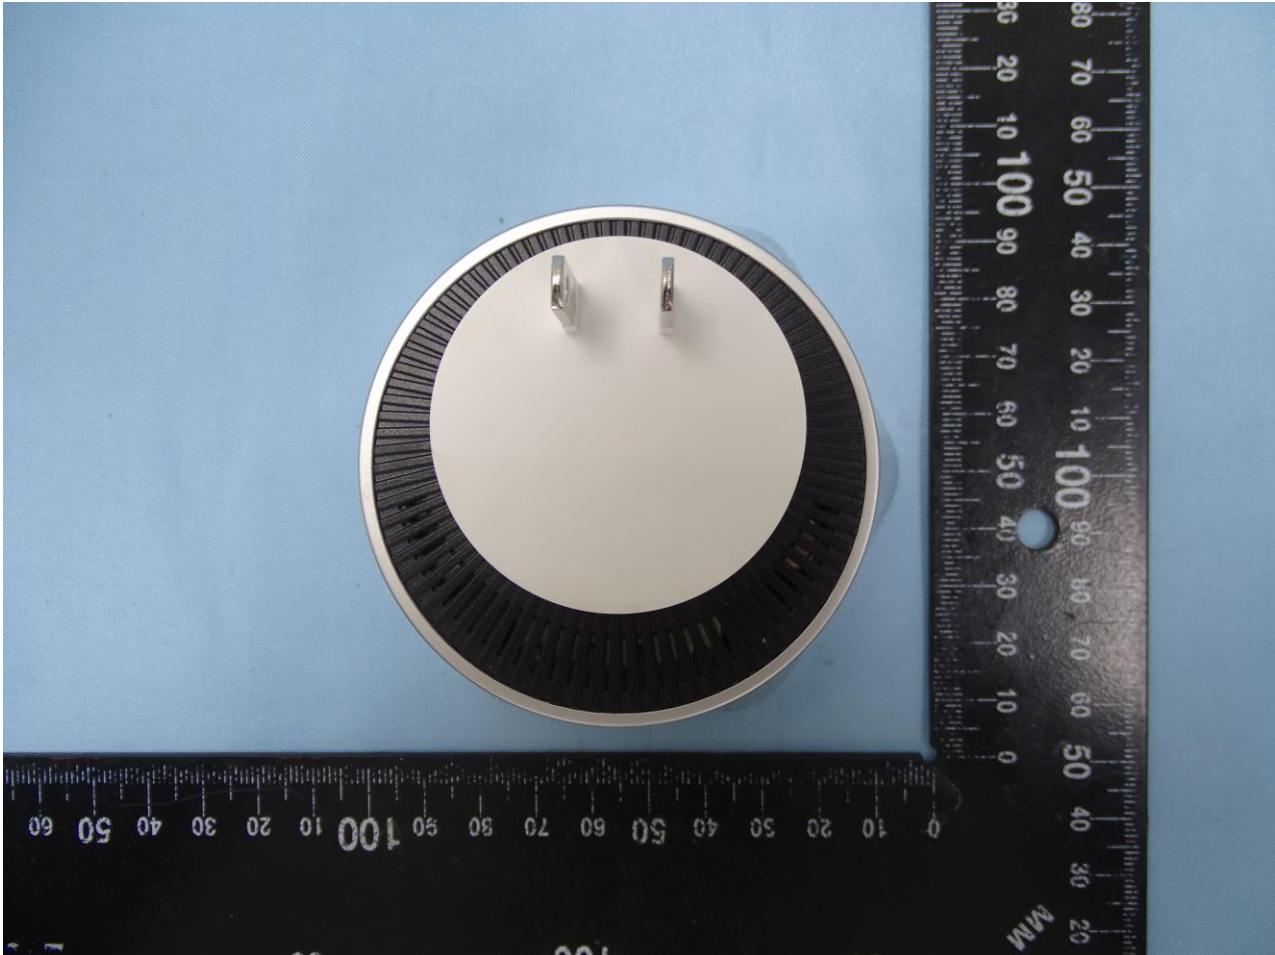

1. External Photograph of EUT

Brand Name: Plume Design Inc / Model Name: F1A

Brand Name: Plume Design Inc / Model Name: F1A

Brand Name: Plume Design Inc / Model Name: F1A

Brand Name: Plume Design Inc / Model Name: F1A

Brand Name: Plume Design Inc / Model Name: F1A

Brand Name: Plume Design Inc / Model Name: F1A

2. Photograph of Accessory

Brand Name: Plume Design Inc / Model Name: F1A

Specification of Accessory		
RJ45 Cable	Brand Name	N/A
	Model Name	N/A

Remark: For accessories equipped with this EUT, please refer to the following photos.

Brand Name: Plume Design Inc / Model Name: F1A