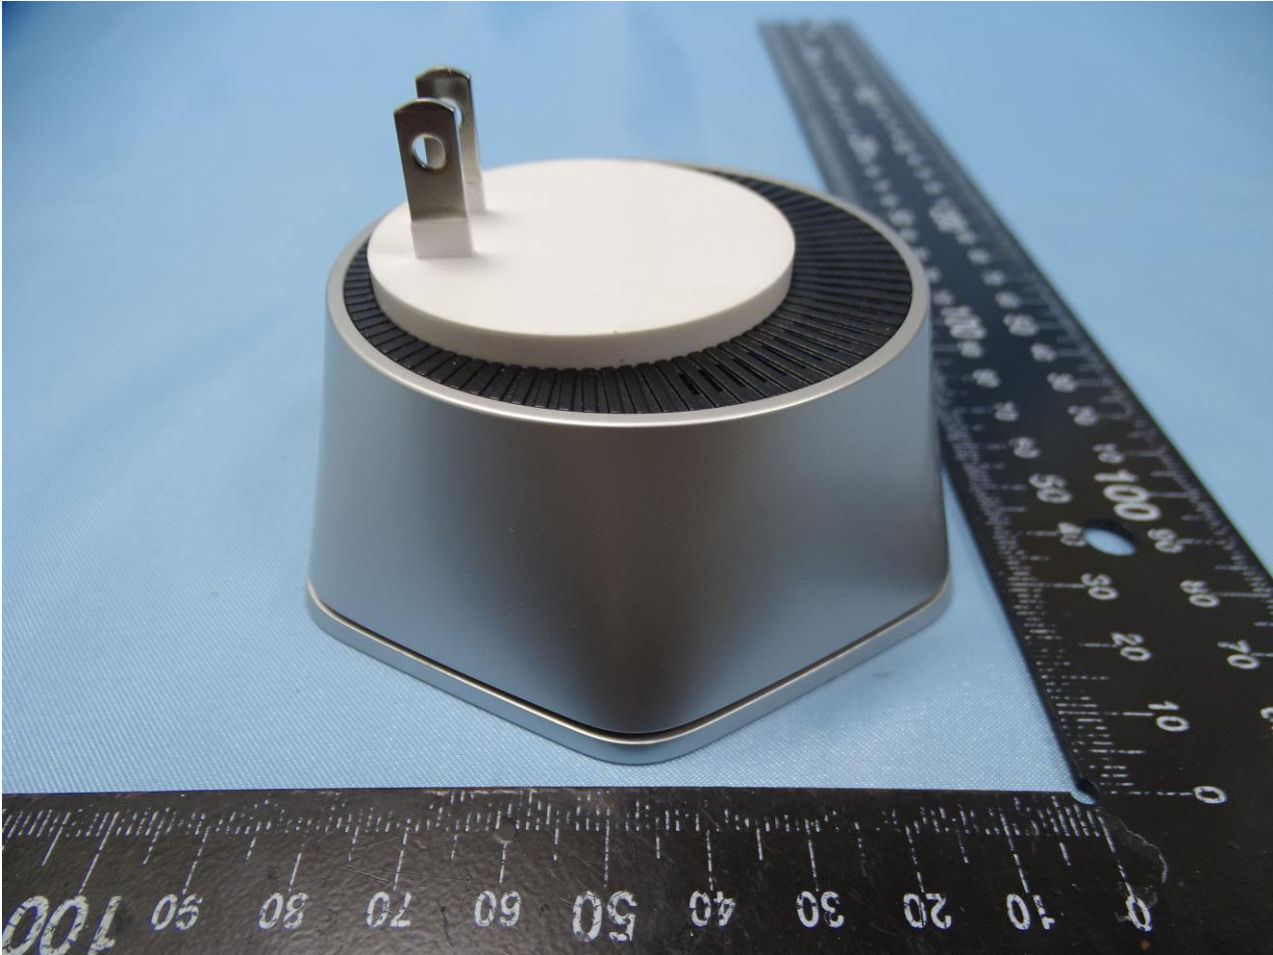

1. External Photograph of EUT

Brand Name: Plume Design Inc / Model Name: F1A

Brand Name: Plume Design Inc / Model Name: F1A

Brand Name: Plume Design Inc / Model Name: F1A

Brand Name: Plume Design Inc / Model Name: F1A

Brand Name: Plume Design Inc / Model Name: F1A

Brand Name: Plume Design Inc / Model Name: F1A

2. Photograph of Accessory

Brand Name: Plume Design Inc / Model Name: F1A

Specification of Accessory		
RJ45 Cable	Brand Name	N/A
	Model Name	N/A

Remark: For accessories equipped with this EUT, please refer to the following photos.

Brand Name: Plume Design Inc / Model Name: F1A