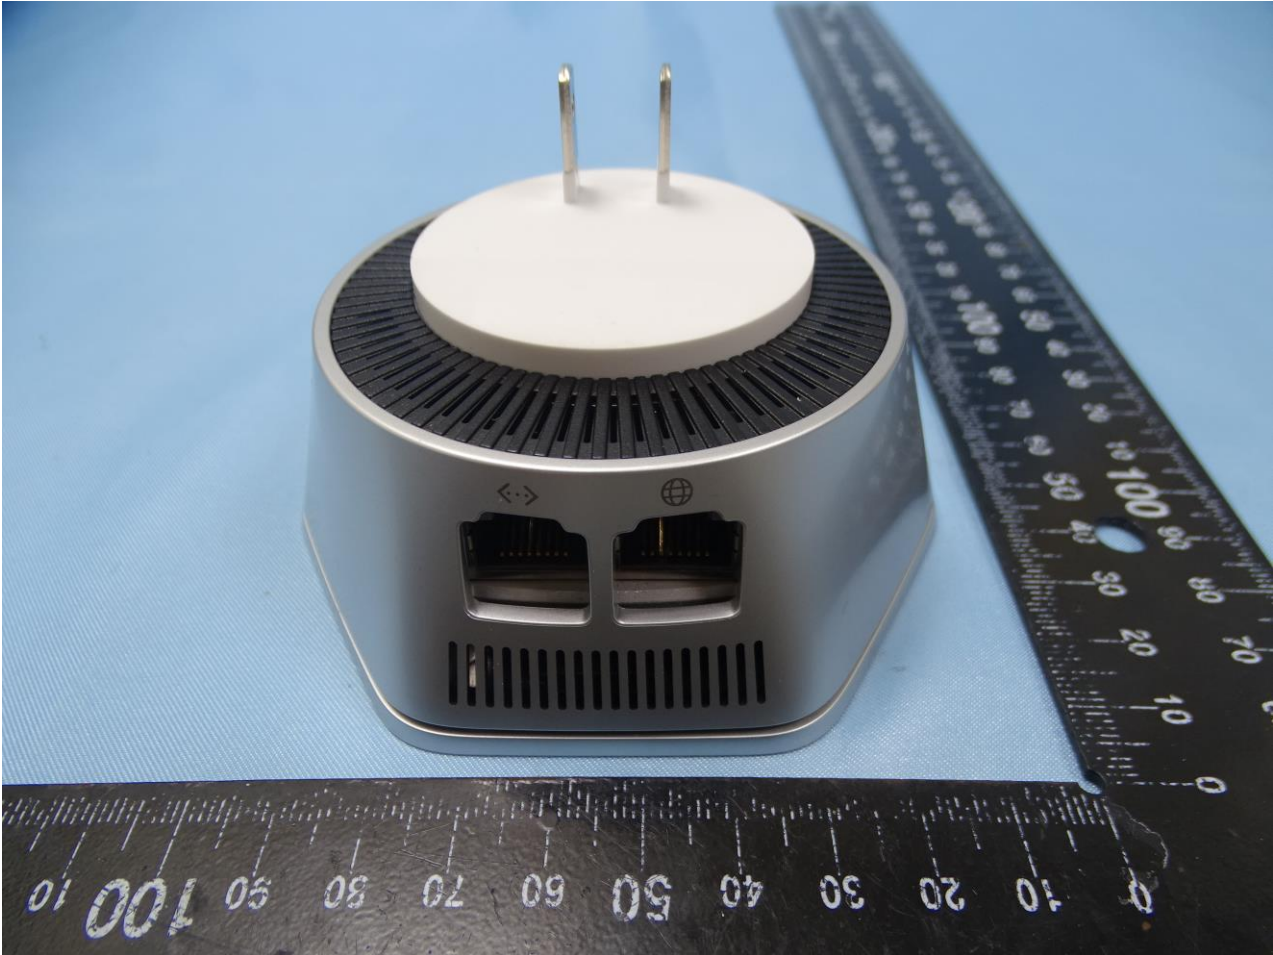

1. External Photograph of EUT

Brand Name: Plume Design Inc / Model Name: F1A

Brand Name: Plume Design Inc / Model Name: F1A

Brand Name: Plume Design Inc / Model Name: F1A

Brand Name: Plume Design Inc / Model Name: F1A

Brand Name: Plume Design Inc / Model Name: F1A

Brand Name: Plume Design Inc / Model Name: F1A

2. Photograph of Accessory

Brand Name: Plume Design Inc / Model Name: F1A

Specification of Accessory		
RJ45 Cable	Brand Name	N/A
	Model Name	N/A

Remark: For accessories equipped with this EUT, please refer to the following photos.

Brand Name: Plume Design Inc / Model Name: F1A