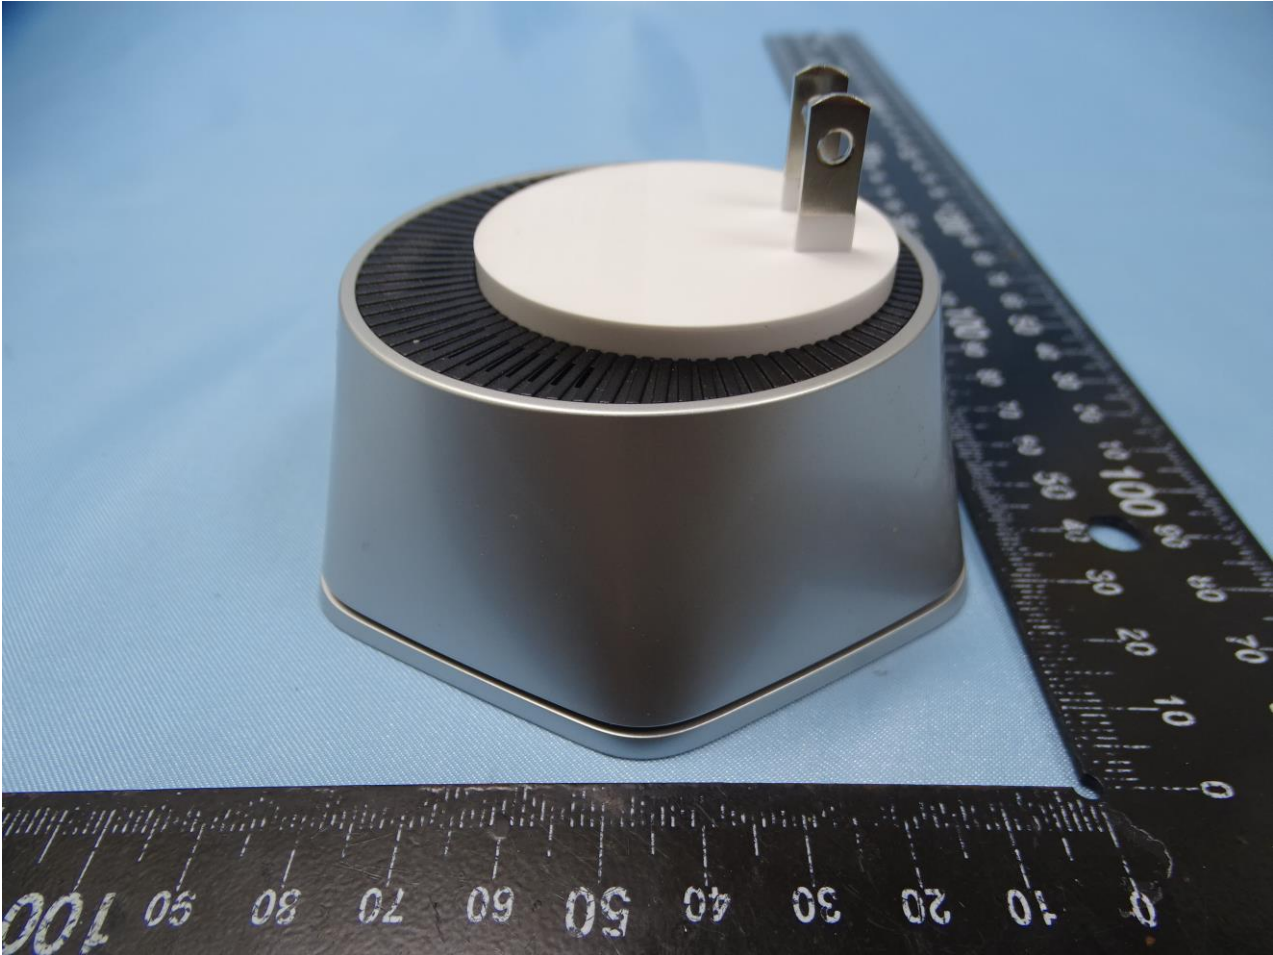

1. External Photograph of EUT

Brand Name: Plume Design Inc / Model Name: F1A

Brand Name: Plume Design Inc / Model Name: F1A

Brand Name: Plume Design Inc / Model Name: F1A

Brand Name: Plume Design Inc / Model Name: F1A

Brand Name: Plume Design Inc / Model Name: F1A

Brand Name: Plume Design Inc / Model Name: F1A

2. Photograph of Accessory

Brand Name: Plume Design Inc / Model Name: F1A

Specification of Accessory		
RJ45 Cable	Brand Name	N/A
	Model Name	N/A

Remark: For accessories equipped with this EUT, please refer to the following photos.

Brand Name: Plume Design Inc / Model Name: F1A