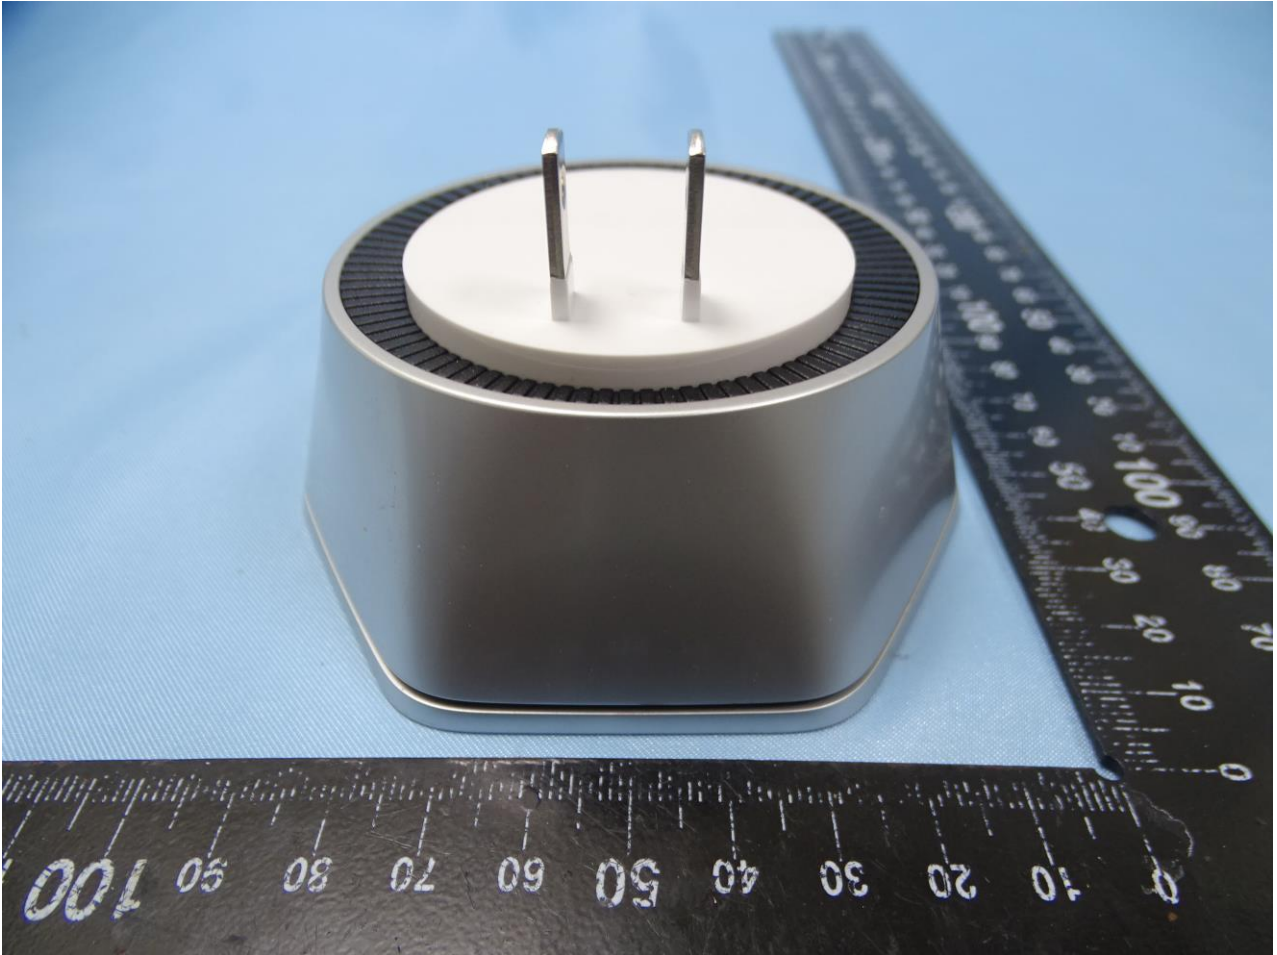

1. External Photograph of EUT

Brand Name: Plume Design Inc / Model Name: F1A

Brand Name: Plume Design Inc / Model Name: F1A

Brand Name: Plume Design Inc / Model Name: F1A

Brand Name: Plume Design Inc / Model Name: F1A

Brand Name: Plume Design Inc / Model Name: F1A

Brand Name: Plume Design Inc / Model Name: F1A

2. Photograph of Accessory

Brand Name: Plume Design Inc / Model Name: F1A

Specification of Accessory		
RJ45 Cable	Brand Name	N/A
	Model Name	N/A

Remark: For accessories equipped with this EUT, please refer to the following photos.

Brand Name: Plume Design Inc / Model Name: F1A