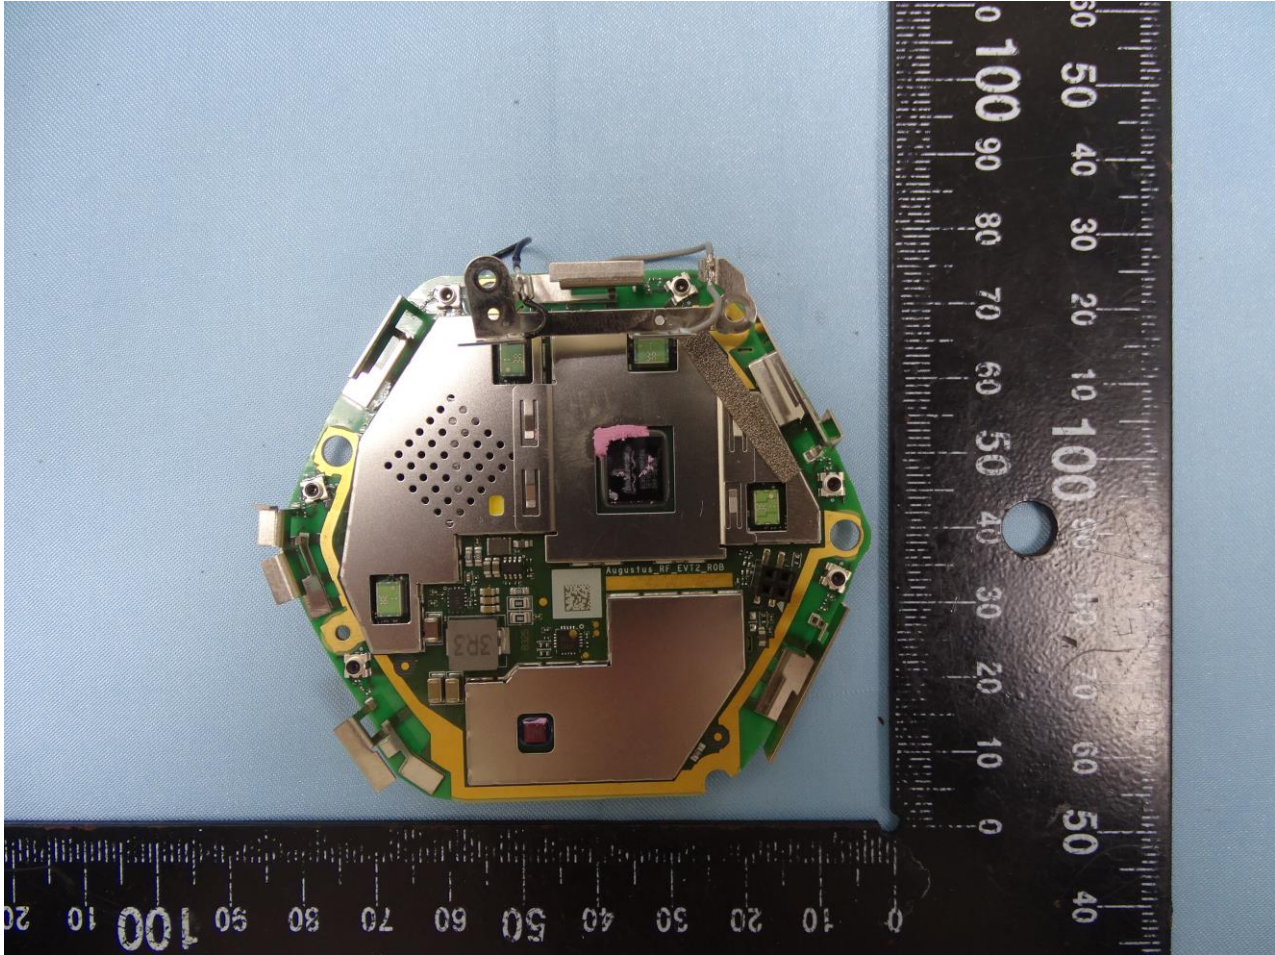

Brand Name: Plume Design Inc / Model Name: F1A