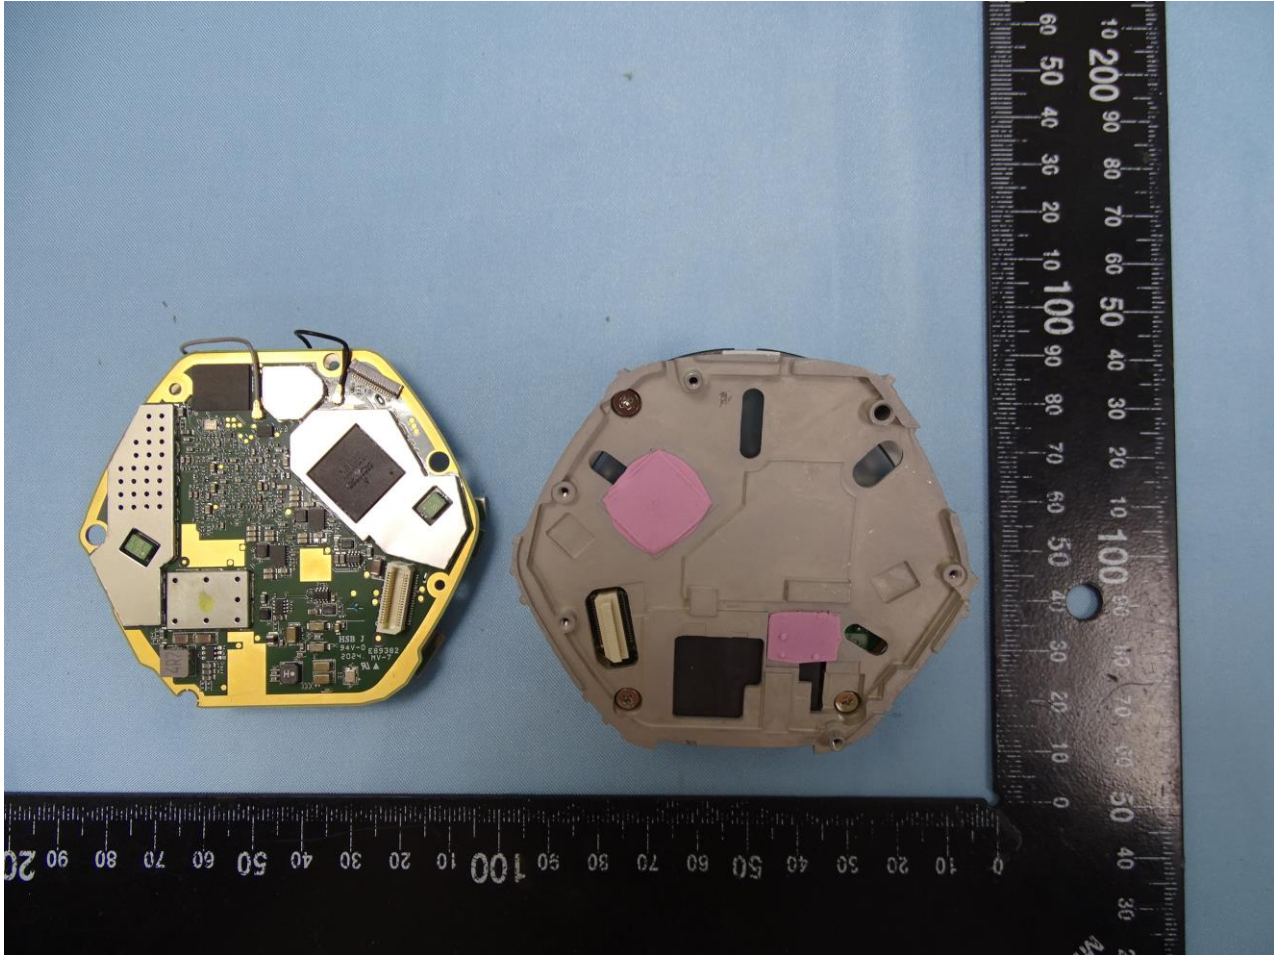

3. Internal Photograph of EUT

Brand Name: Plume Design Inc / Model Name: F1A

Brand Name: Plume Design Inc / Model Name: F1A

**Brand Name: Plume Design Inc / Model Name: F1A**

**Brand Name: Plume Design Inc / Model Name: F1A**