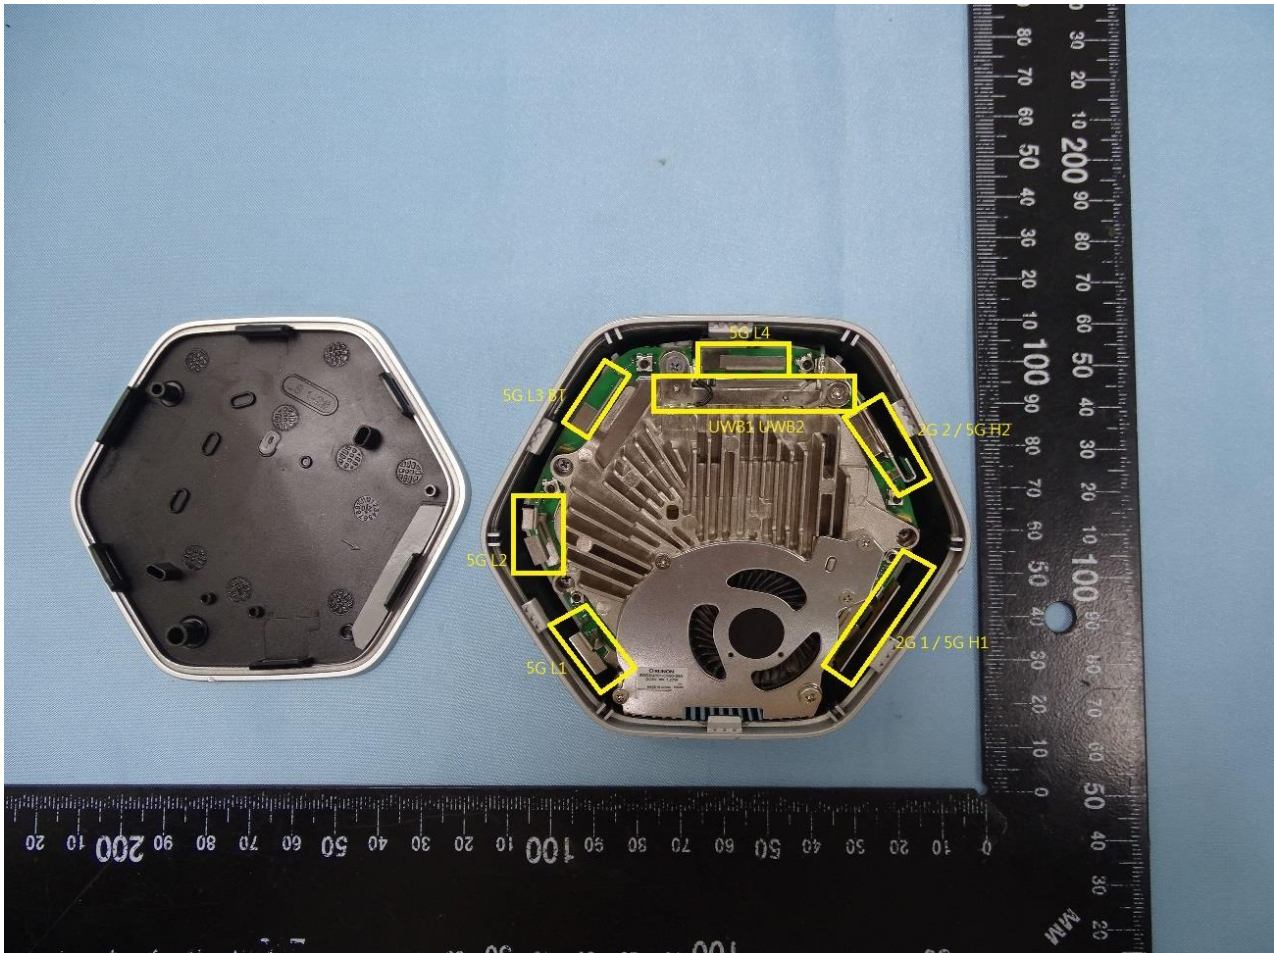

3. Internal Photograph of EUT

Brand Name: Plume Design Inc / Model Name: F1A

Brand Name: Plume Design Inc / Model Name: F1A

**Brand Name: Plume Design Inc / Model Name: F1A**

**Brand Name: Plume Design Inc / Model Name: F1A**