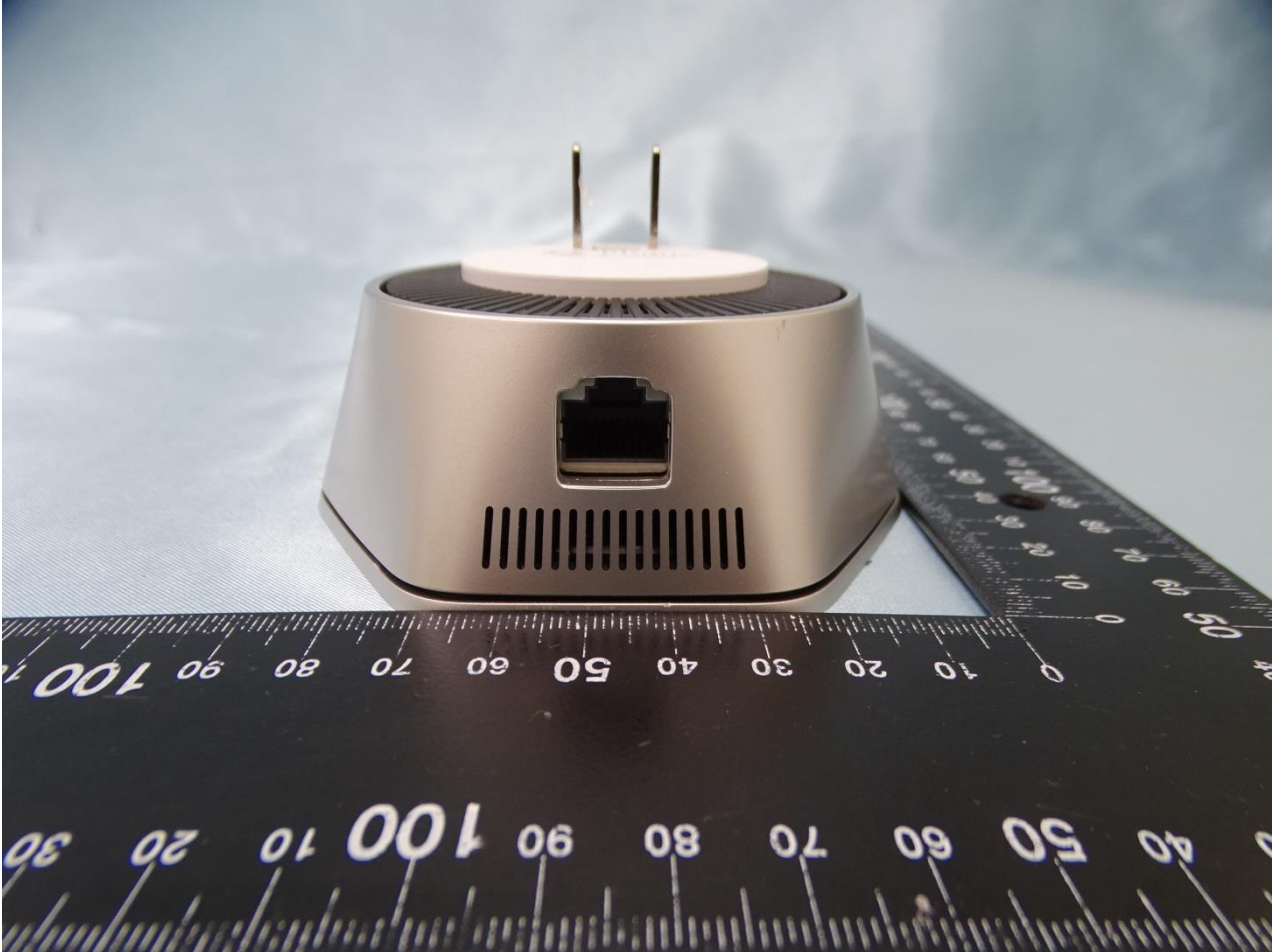

**1. External Photograph of EUT**

**Brand Name: Plume Design Inc / Model Name: C1A**

Brand Name: Plume Design Inc / Model Name: C1A

Brand Name: Plume Design Inc / Model Name: C1A

Brand Name: Plume Design Inc / Model Name: C1A

Brand Name: Plume Design Inc / Model Name: C1A

Brand Name: Plume Design Inc / Model Name: C1A

**2. Photograph of Accessory**

**Brand Name: Plume Design Inc / Model Name: C1A**

Specification of Accessory		
RJ45 Cable	<b>Brand Name</b>	N/A
	<b>Model Name</b>	N/A
	<b>Signal Line</b>	1.47 meter, shielded cable, without ferrite core