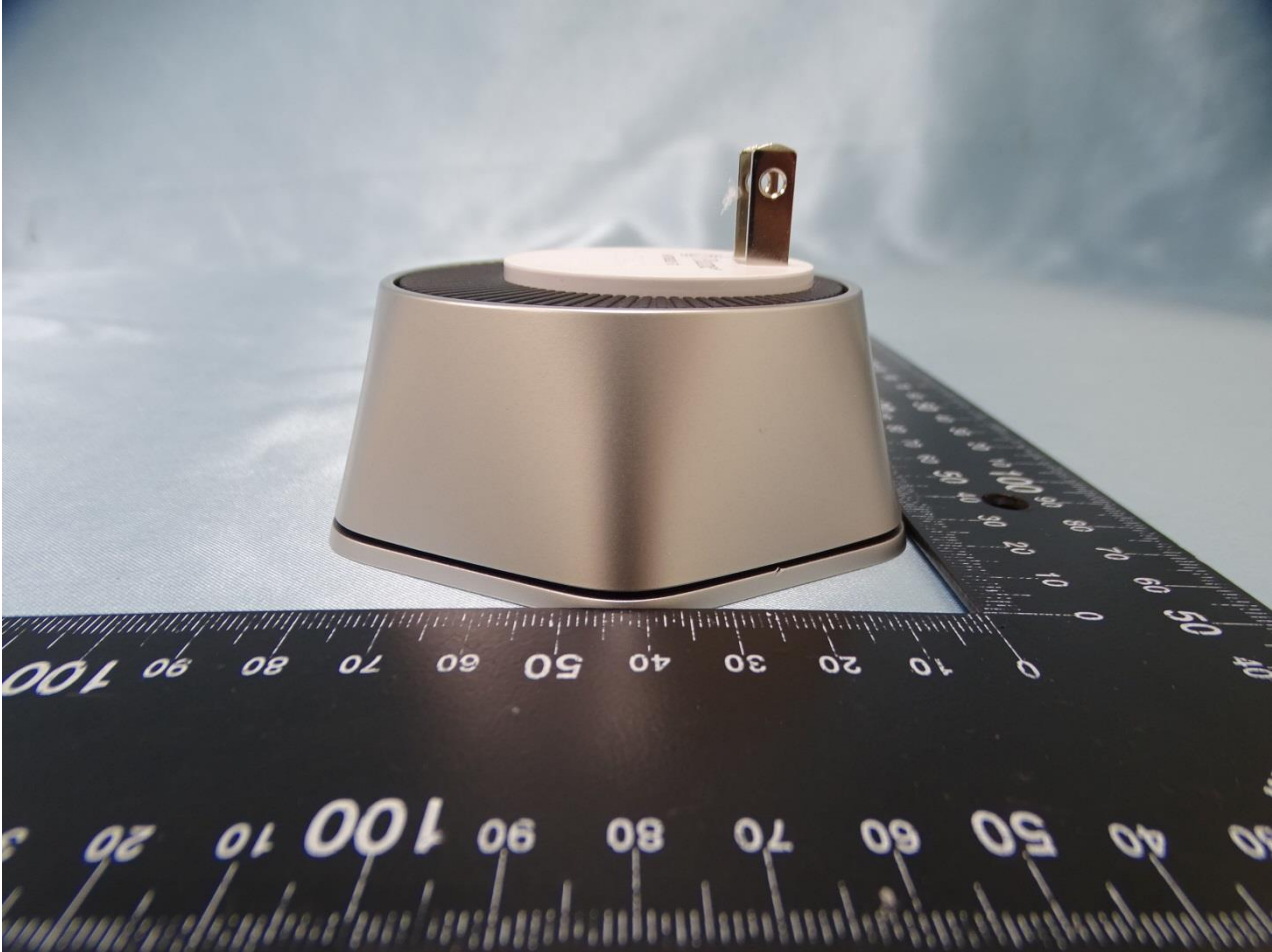

**1. External Photograph of EUT**

**Brand Name: Plume Design Inc / Model Name: C1A**

Brand Name: Plume Design Inc / Model Name: C1A

Brand Name: Plume Design Inc / Model Name: C1A

Brand Name: Plume Design Inc / Model Name: C1A

Brand Name: Plume Design Inc / Model Name: C1A

Brand Name: Plume Design Inc / Model Name: C1A

**2. Photograph of Accessory**

**Brand Name: Plume Design Inc / Model Name: C1A**

Specification of Accessory		
RJ45 Cable	<b>Brand Name</b>	N/A
	<b>Model Name</b>	N/A
	<b>Signal Line</b>	1.47 meter, shielded cable, without ferrite core