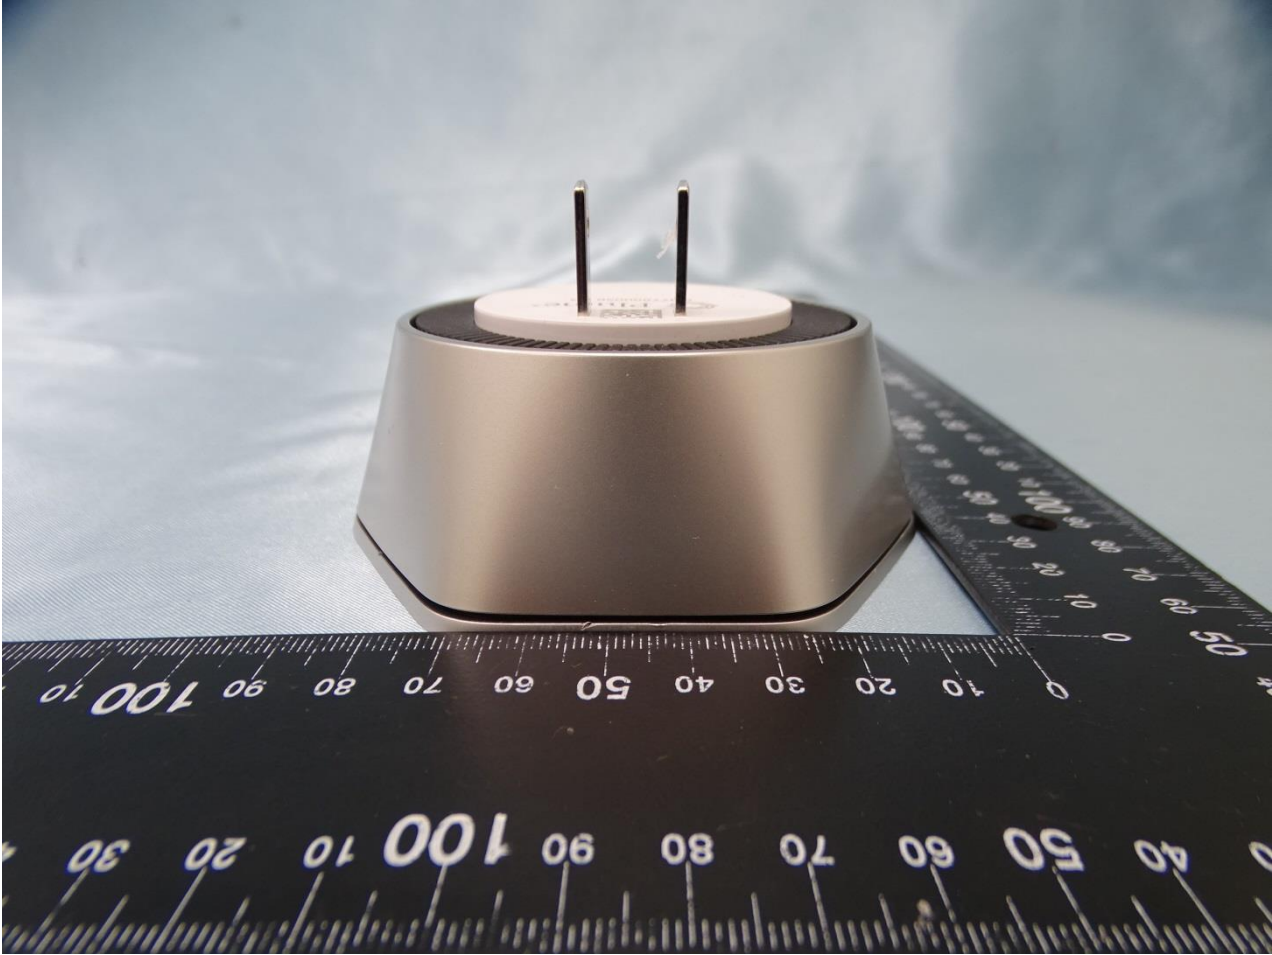

**1. External Photograph of EUT**

**Brand Name: Plume Design Inc / Model Name: C1A**

Brand Name: Plume Design Inc / Model Name: C1A

Brand Name: Plume Design Inc / Model Name: C1A

Brand Name: Plume Design Inc / Model Name: C1A

Brand Name: Plume Design Inc / Model Name: C1A

Brand Name: Plume Design Inc / Model Name: C1A

**2. Photograph of Accessory**

**Brand Name: Plume Design Inc / Model Name: C1A**

Specification of Accessory		
RJ45 Cable	<b>Brand Name</b>	N/A
	<b>Model Name</b>	N/A
	<b>Signal Line</b>	1.47 meter, shielded cable, without ferrite core