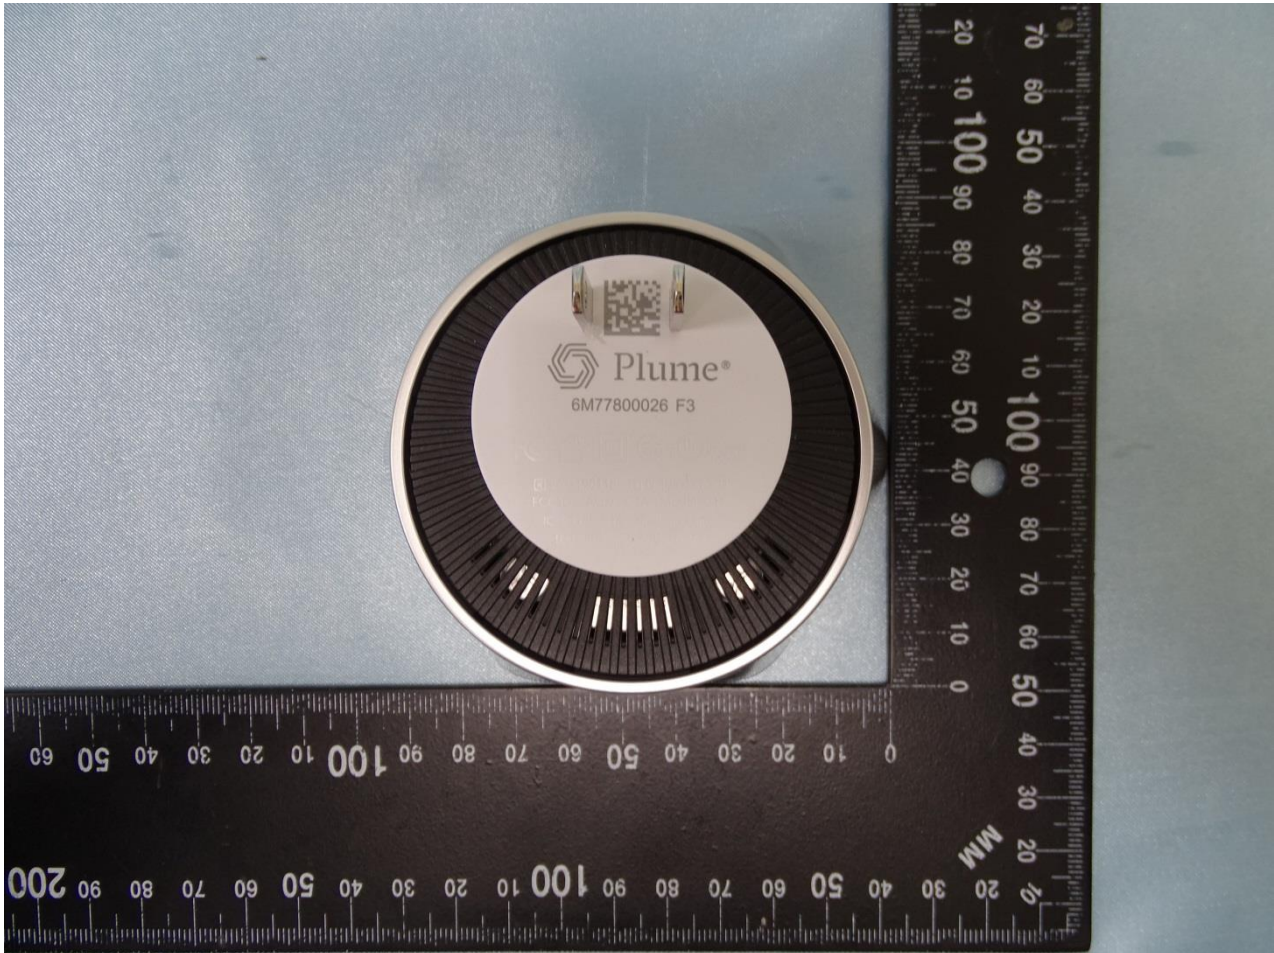

**1. External Photograph of EUT**

**Brand Name: Plume Design Inc / Model Name: C1A**

Brand Name: Plume Design Inc / Model Name: C1A

Brand Name: Plume Design Inc / Model Name: C1A

Brand Name: Plume Design Inc / Model Name: C1A

Brand Name: Plume Design Inc / Model Name: C1A

Brand Name: Plume Design Inc / Model Name: C1A

**2. Photograph of Accessory**

**Brand Name: Plume Design Inc / Model Name: C1A**

Specification of Accessory		
RJ45 Cable	<b>Brand Name</b>	N/A
	<b>Model Name</b>	N/A
	<b>Signal Line</b>	1.47 meter, shielded cable, without ferrite core

**Remark:** For accessories equipped with this EUT, please refer to the following photos.

**Brand Name: Plume Design Inc / Model Name: C1A**