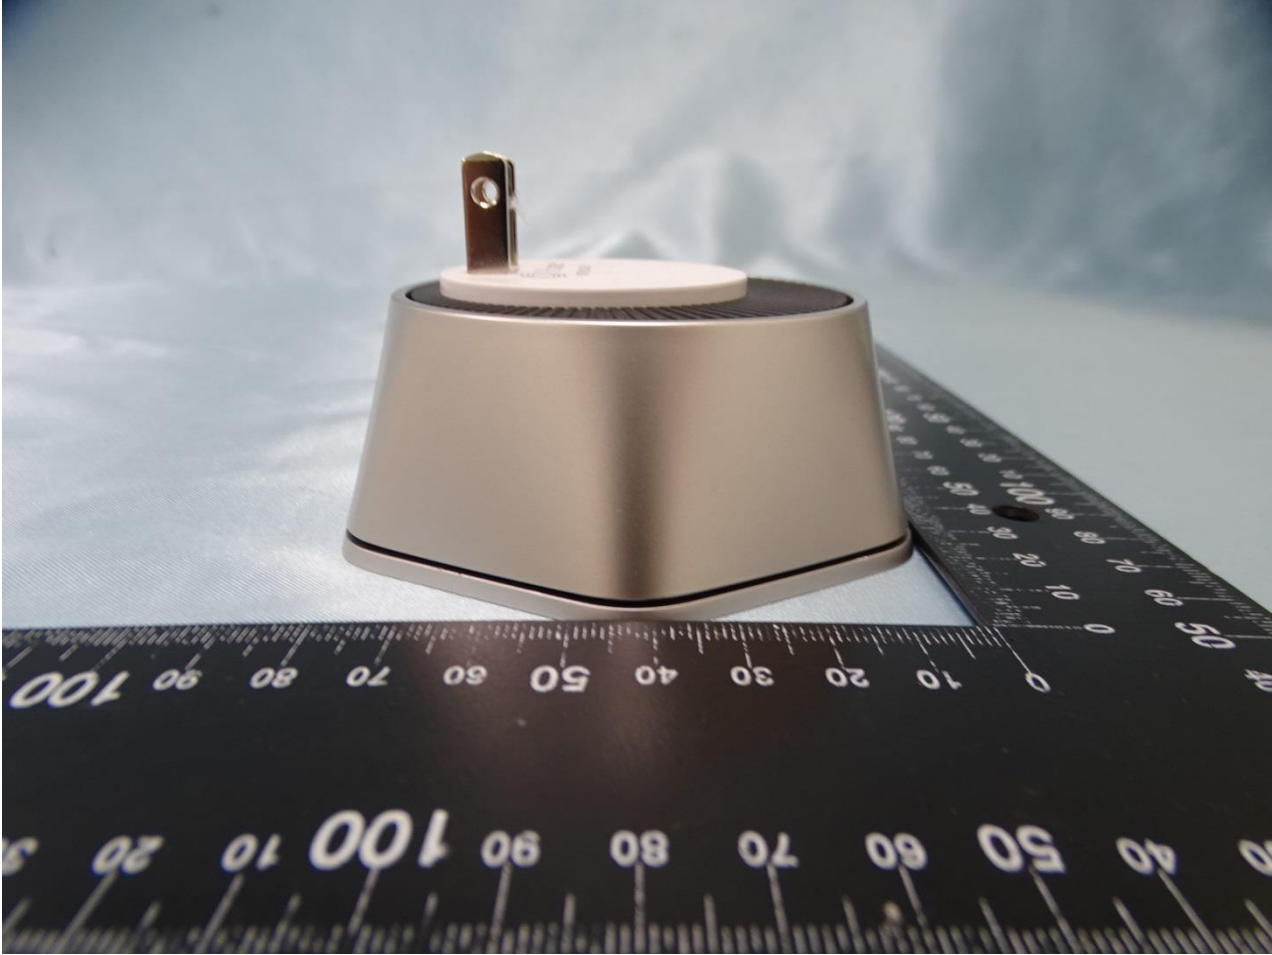

**1. External Photograph of EUT**

**Brand Name: Plume Design Inc / Model Name: C1A**

Brand Name: Plume Design Inc / Model Name: C1A

Brand Name: Plume Design Inc / Model Name: C1A

Brand Name: Plume Design Inc / Model Name: C1A

Brand Name: Plume Design Inc / Model Name: C1A

Brand Name: Plume Design Inc / Model Name: C1A

**2. Photograph of Accessory**

**Brand Name: Plume Design Inc / Model Name: C1A**

Specification of Accessory		
RJ45 Cable	<b>Brand Name</b>	N/A
	<b>Model Name</b>	N/A
	<b>Signal Line</b>	1.47 meter, shielded cable, without ferrite core