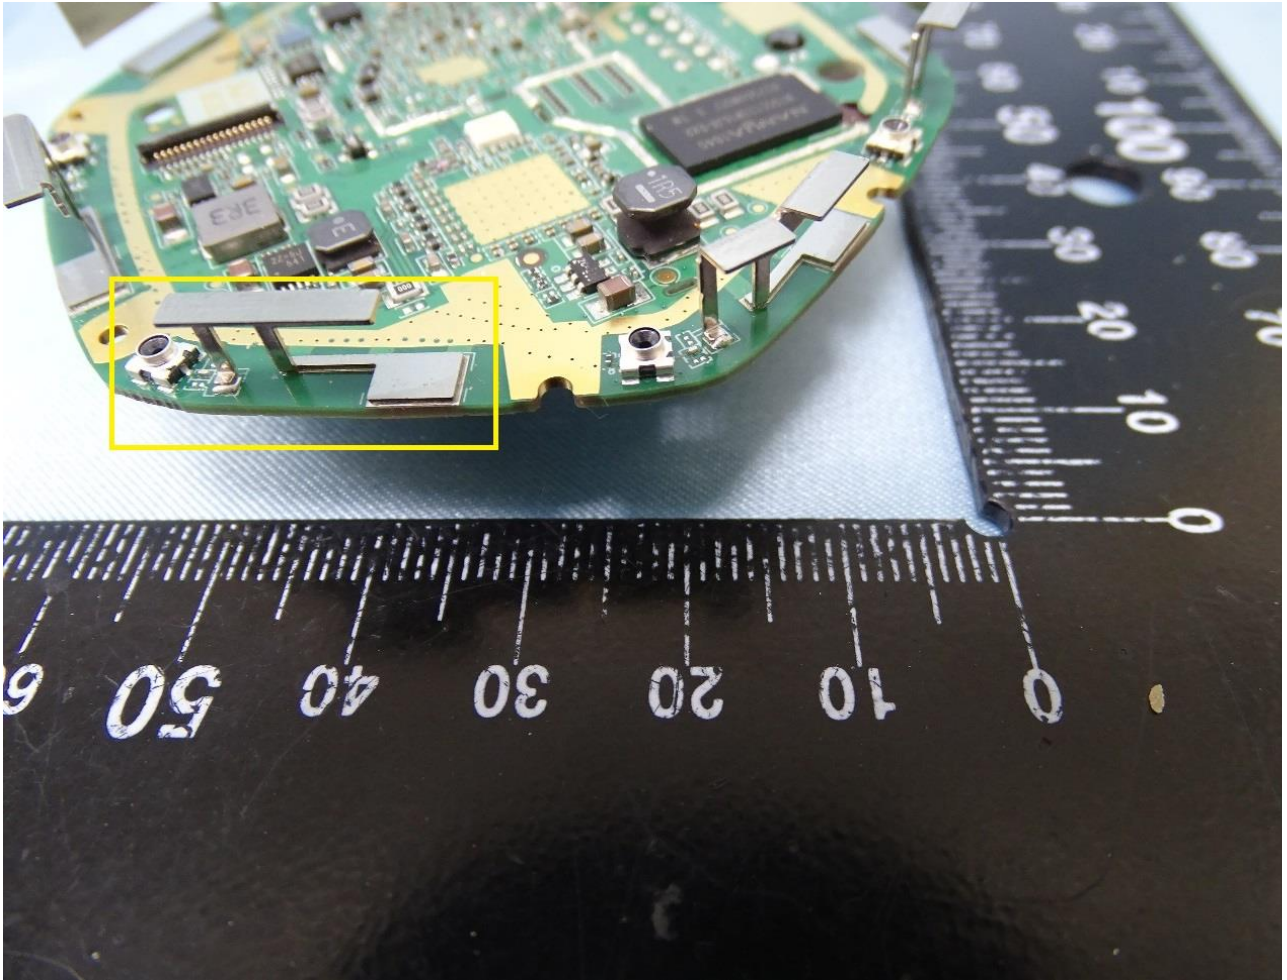

Brand Name: Plume Design Inc / Model Name: C1A