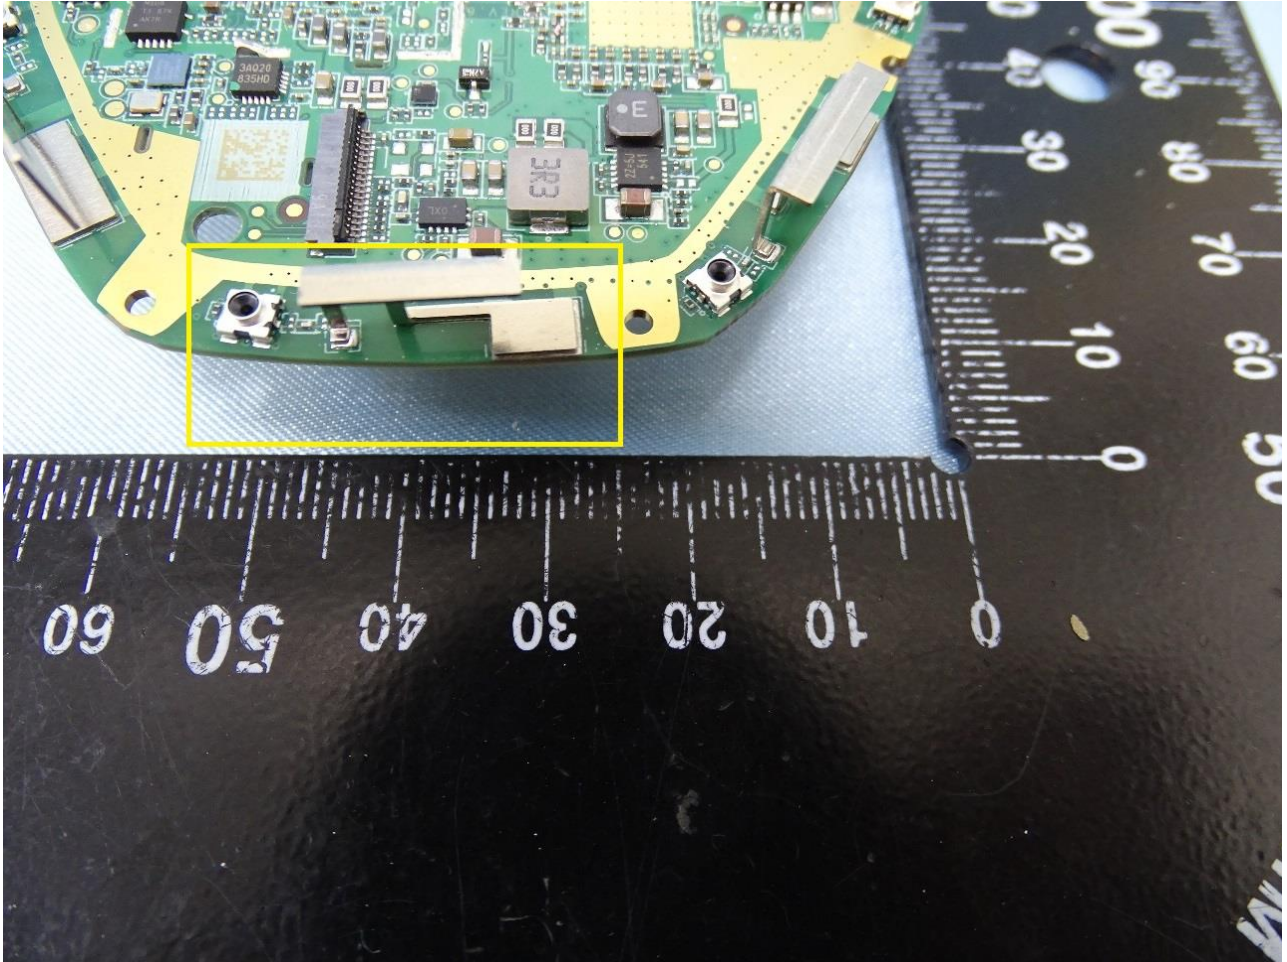

Bluetooth and 2G Antenna 2

Brand Name: Plume Design Inc / Model Name: C1A

Brand Name: Plume Design Inc / Model Name: C1A

Brand Name: Plume Design Inc / Model Name: C1A

Brand Name: Plume Design Inc / Model Name: C1A