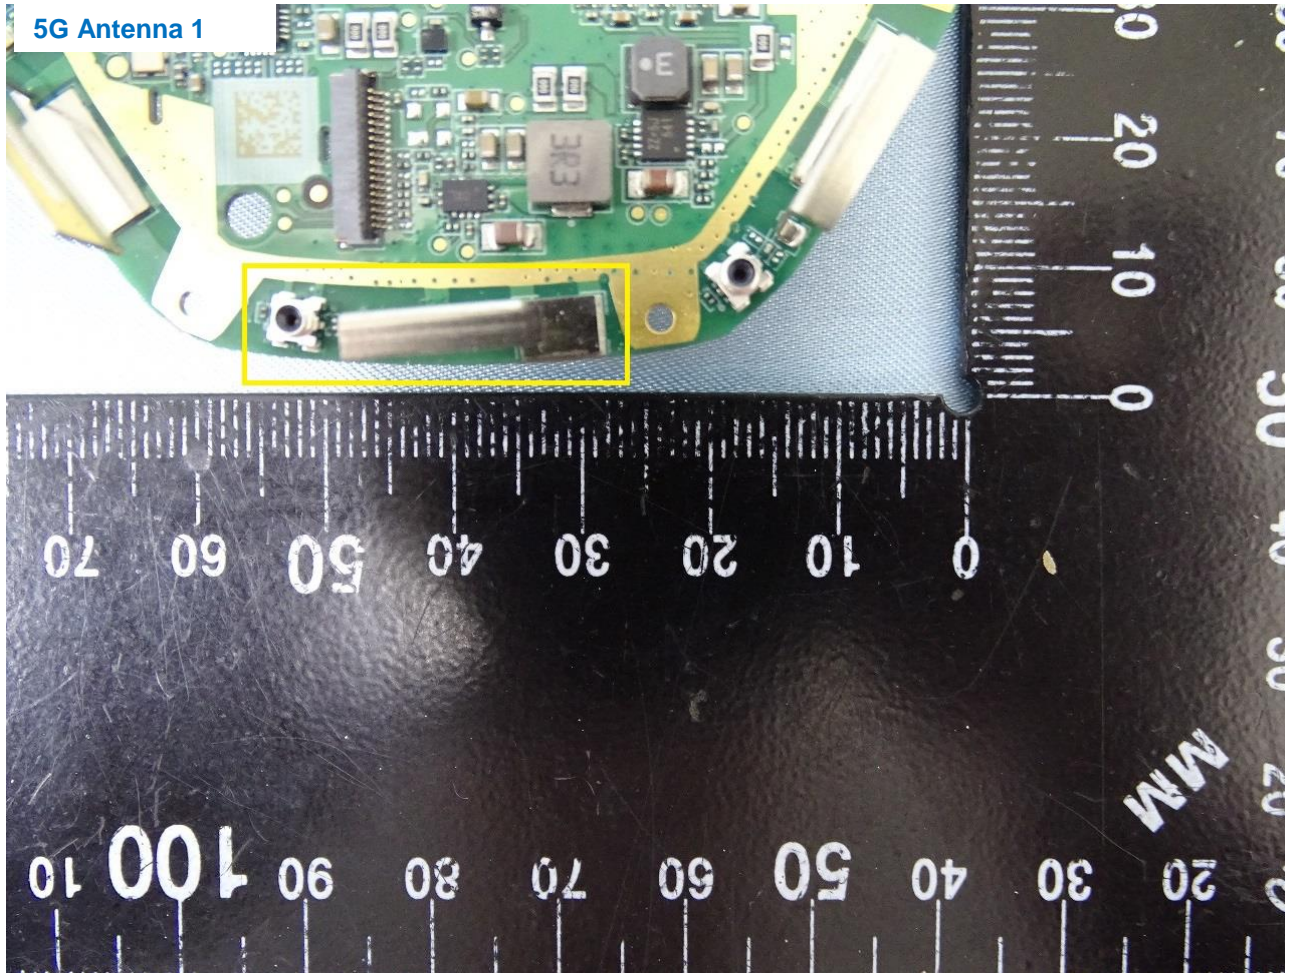

Brand Name: Plume Design Inc / Model Name: C1A