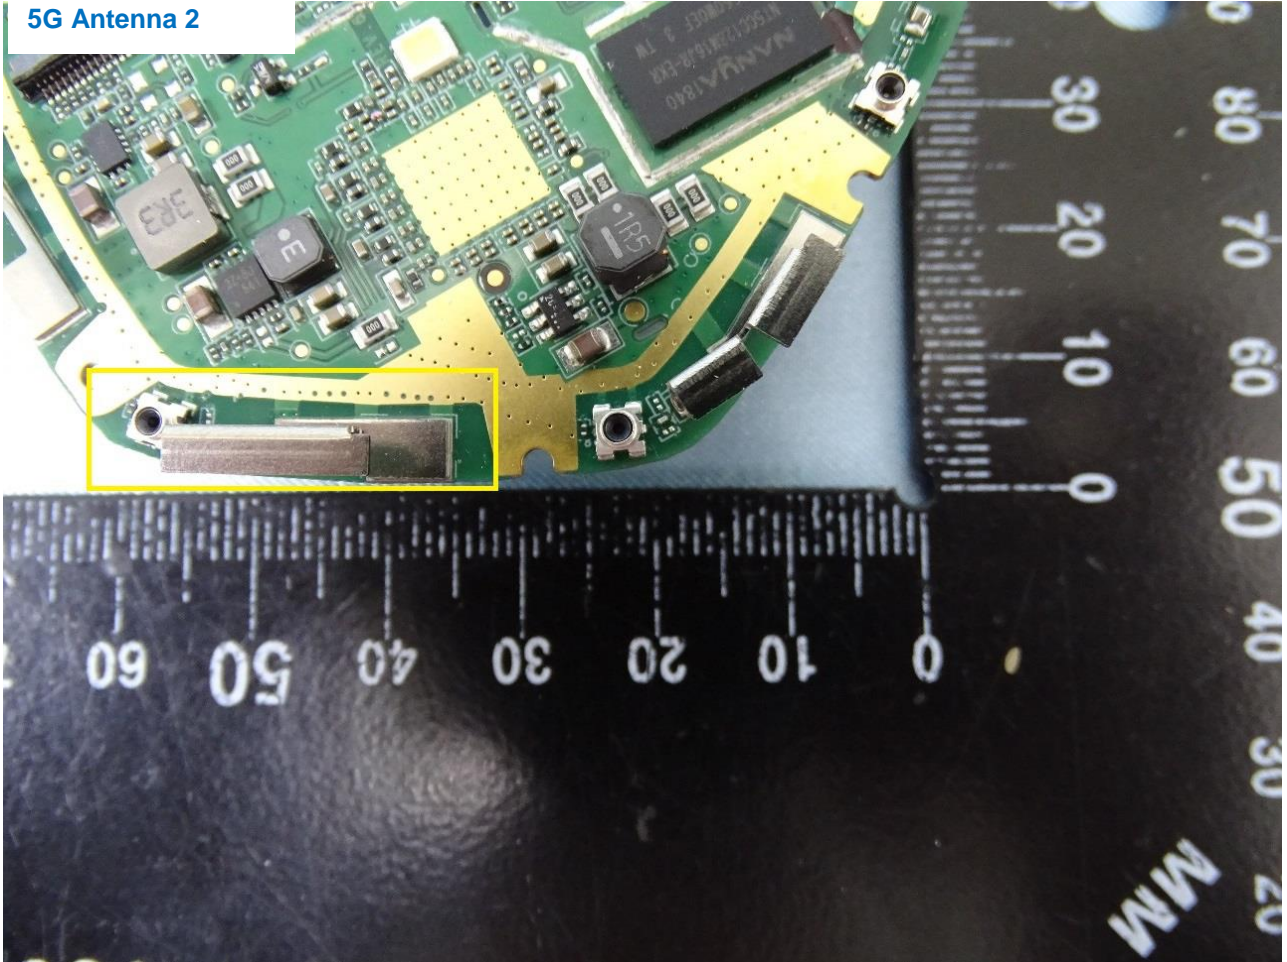

Brand Name: Plume Design Inc / Model Name: C1A

5G Antenna 2