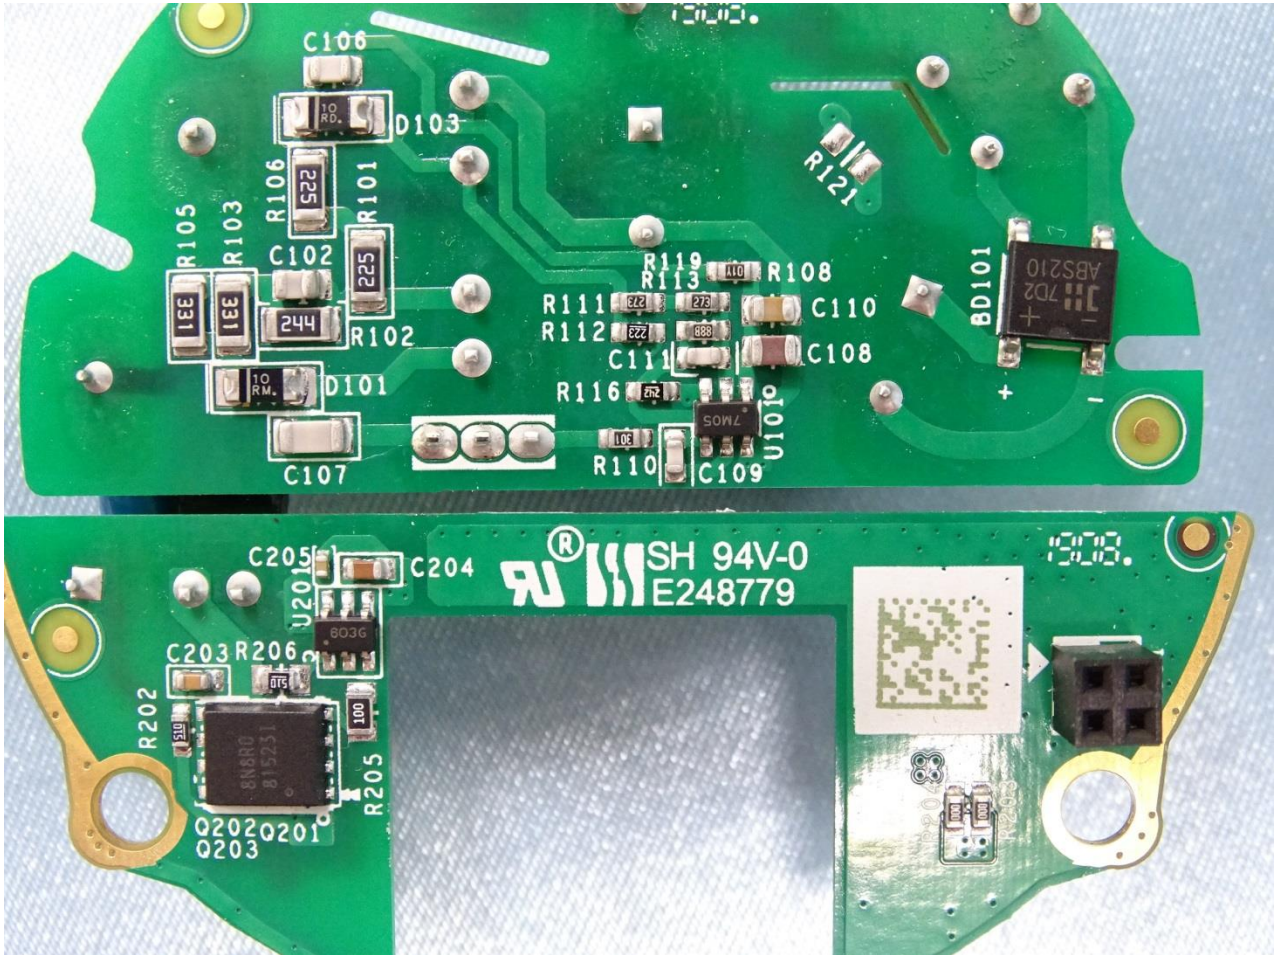

Brand Name: Plume Design Inc / Model Name: C1A

Brand Name: Plume Design Inc / Model Name: C1A

Brand Name: Plume Design Inc / Model Name: C1A

2G Antenna 1

Brand Name: Plume Design Inc / Model Name: C1A

Brand Name: Plume Design Inc / Model Name: C1A

Bluetooth and 2G Antenna 2

Brand Name: Plume Design Inc / Model Name: C1A

Brand Name: Plume Design Inc / Model Name: C1A

Brand Name: Plume Design Inc / Model Name: C1A

Brand Name: Plume Design Inc / Model Name: C1A