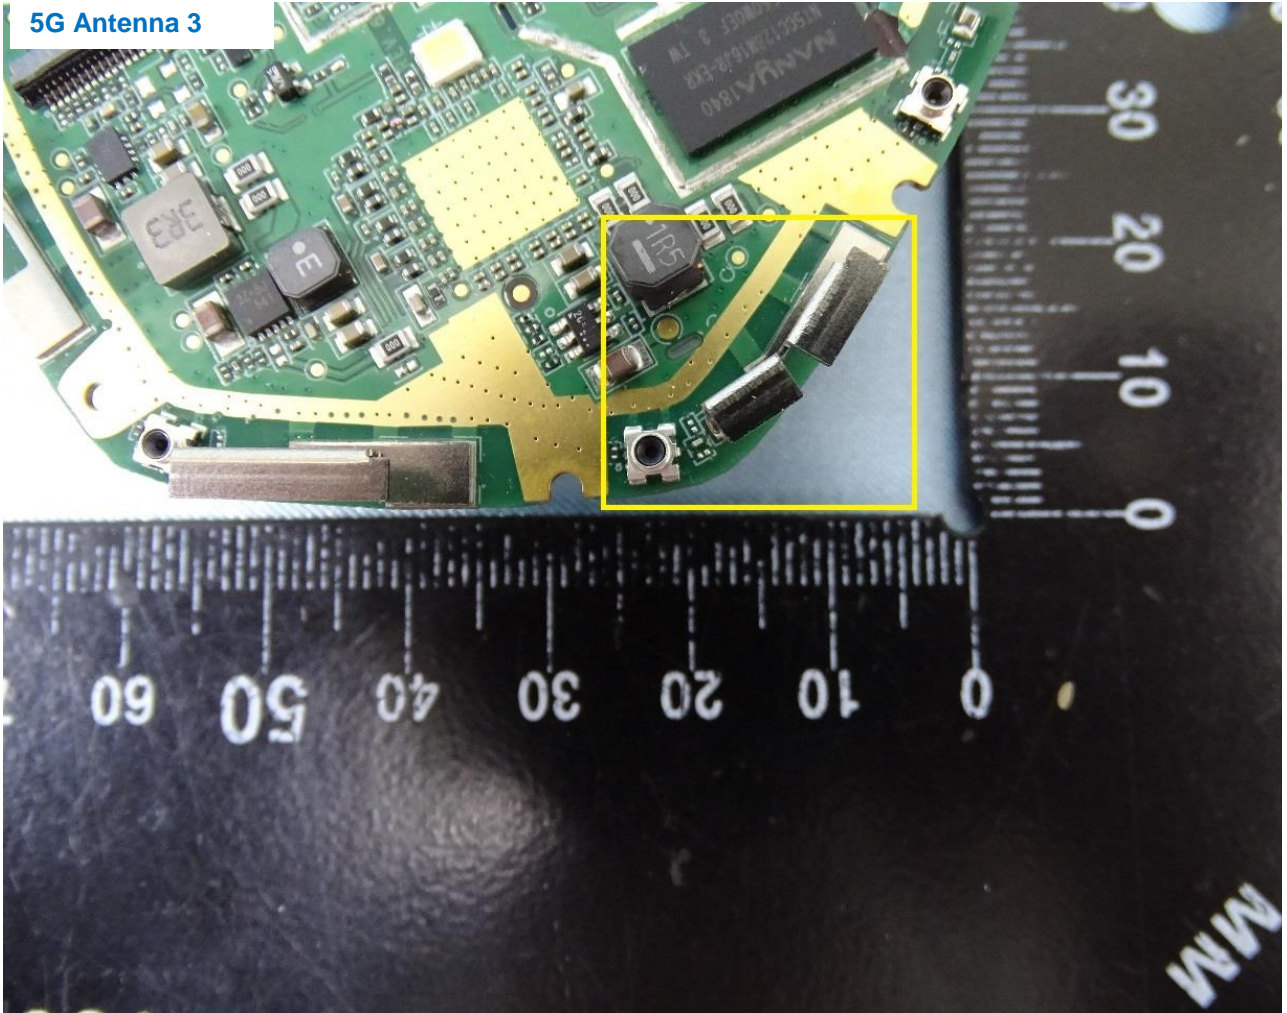

5G Antenna 2

Brand Name: Plume Design Inc / Model Name: C1A

Brand Name: Plume Design Inc / Model Name: C1A

5G Antenna 3

Brand Name: Plume Design Inc / Model Name: C1A

Brand Name: Plume Design Inc / Model Name: C1A