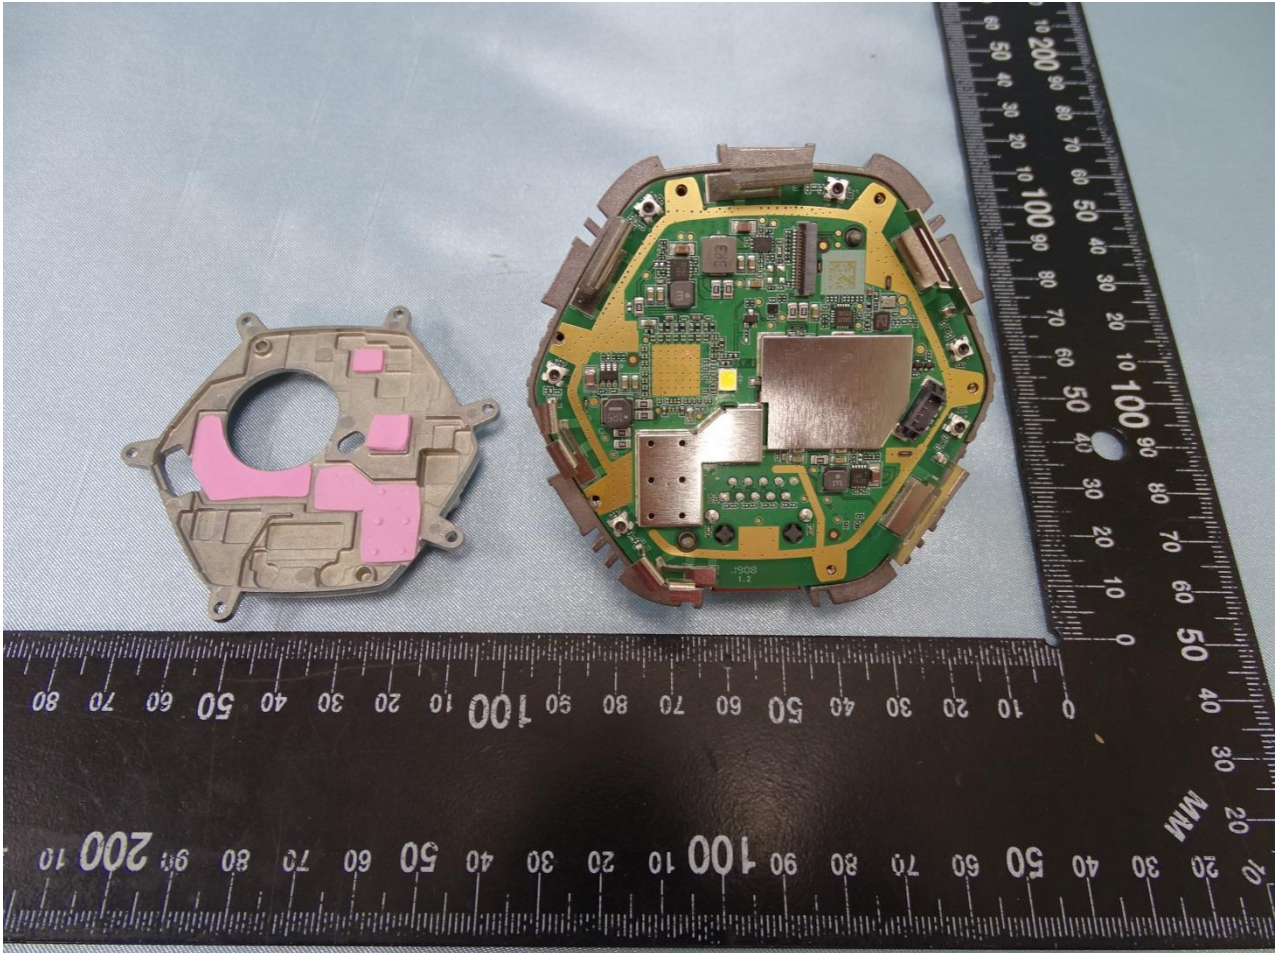

3. Internal Photograph of EUT

Brand Name: Plume Design Inc / Model Name: C1A

Brand Name: Plume Design Inc / Model Name: C1A

Brand Name: Plume Design Inc / Model Name: C1A

Brand Name: Plume Design Inc / Model Name: C1A