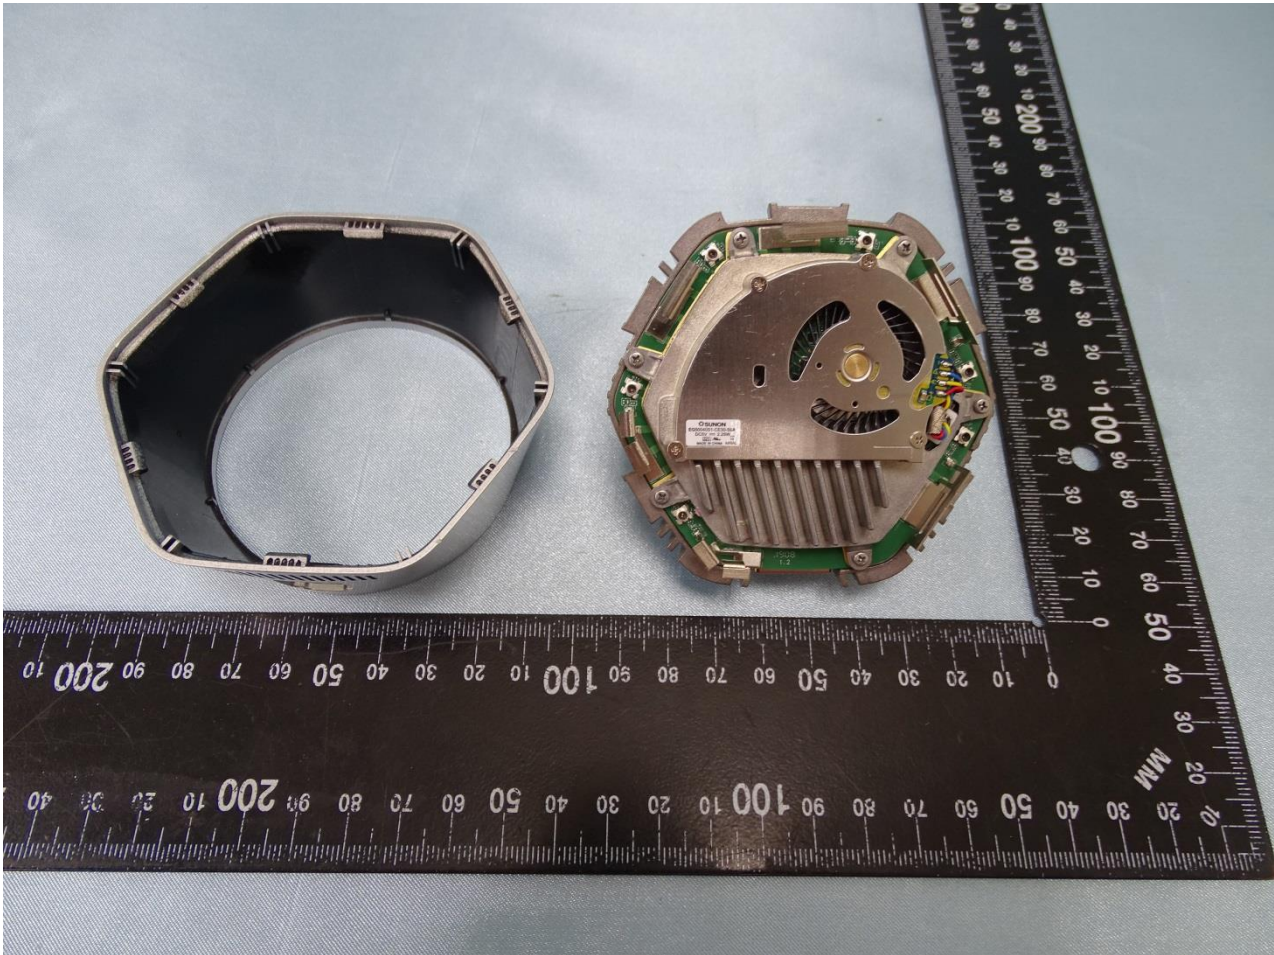

3. Internal Photograph of EUT

Brand Name: Plume Design Inc / Model Name: C1A

Brand Name: Plume Design Inc / Model Name: C1A

Brand Name: Plume Design Inc / Model Name: C1A

Brand Name: Plume Design Inc / Model Name: C1A