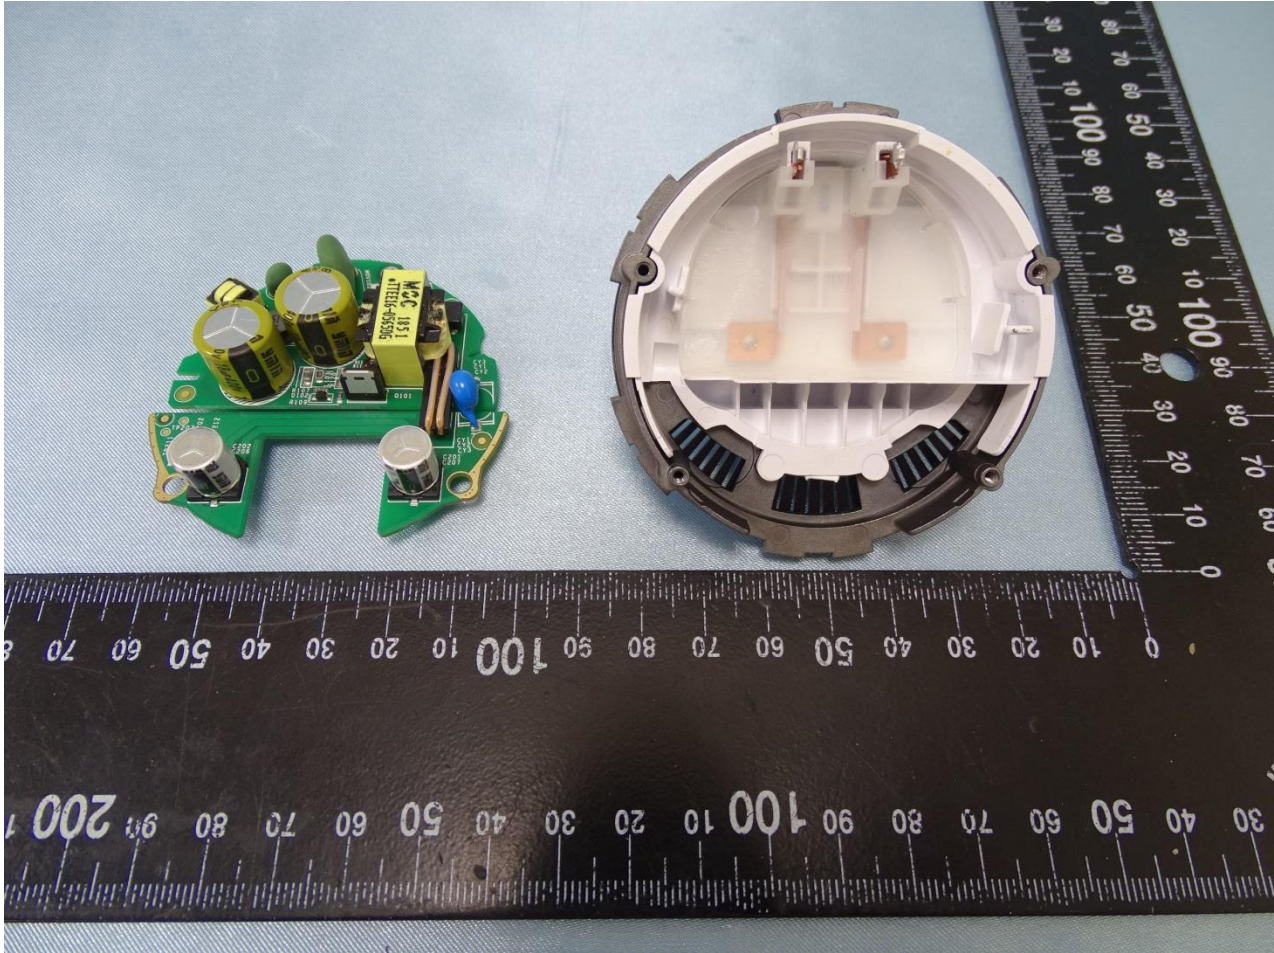

Brand Name: Plume Design Inc / Model Name: C1A