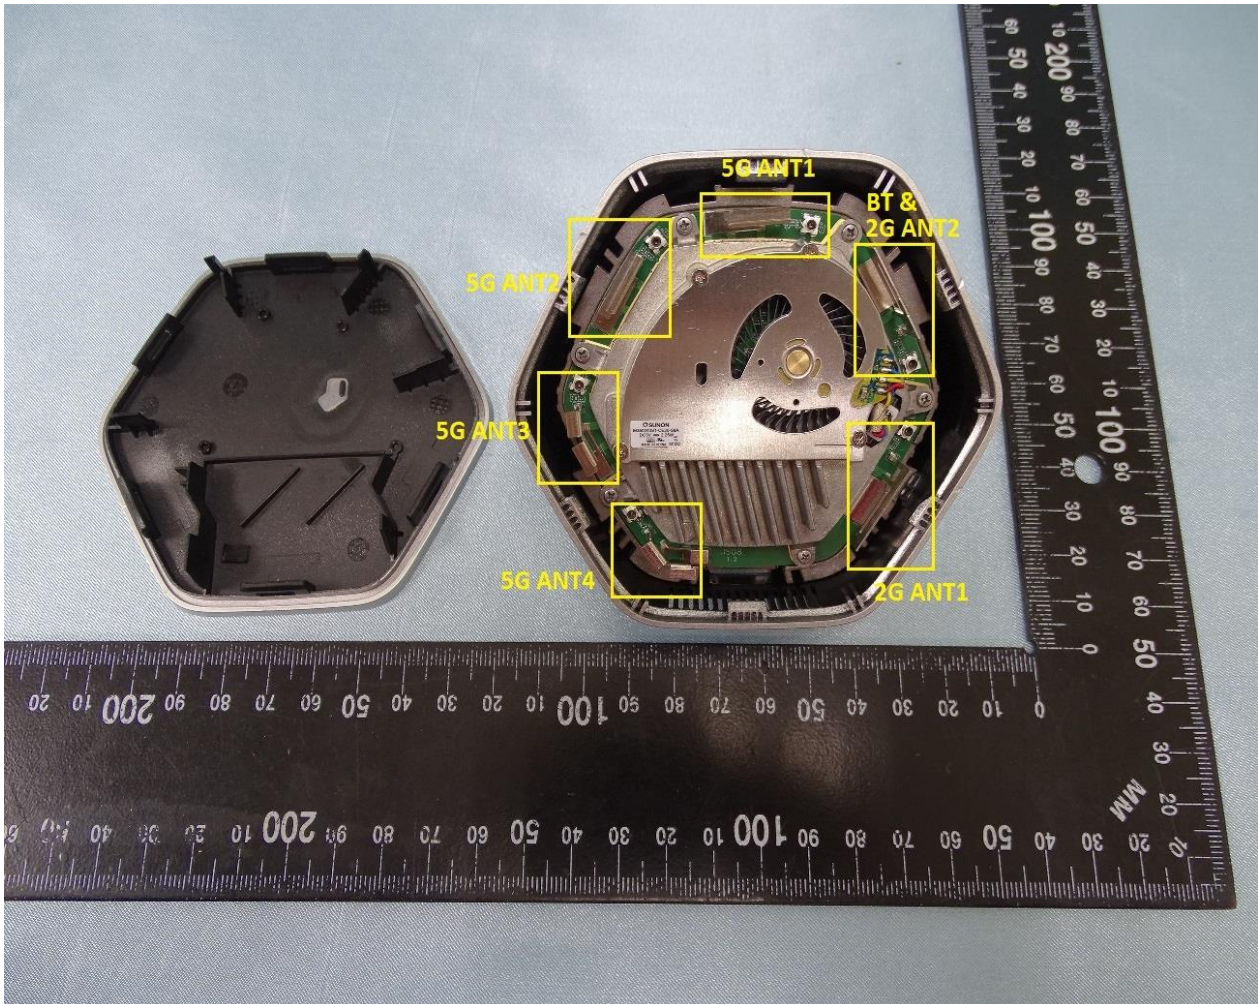

3. Internal Photograph of EUT

Brand Name: Plume Design Inc / Model Name: C1A

Brand Name: Plume Design Inc / Model Name: C1A

Brand Name: Plume Design Inc / Model Name: C1A

Brand Name: Plume Design Inc / Model Name: C1A