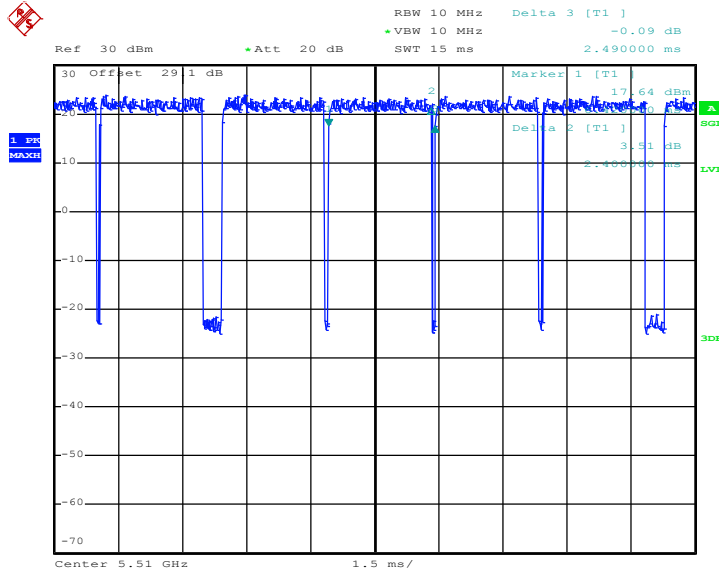

Date: 4.FEB.2018 00:20:22

MIMO <Ant. 1 + 2 + 3 + 4> for Ant. 4

802.11a

Date: 3.FEB.2018 21:57:48

802.11n HT20

Date: 3.FEB.2018 22:45:18

802.11n HT40

Date: 4.FEB.2018 00:01:37

802.11ac VHT20

Date: 3.FEB.2018 23:12:09

802.11ac VHT40

Date: 3.FEB.2018 23:30:32

802.11ac VHT80

Date: 4.FEB.2018 00:22:40