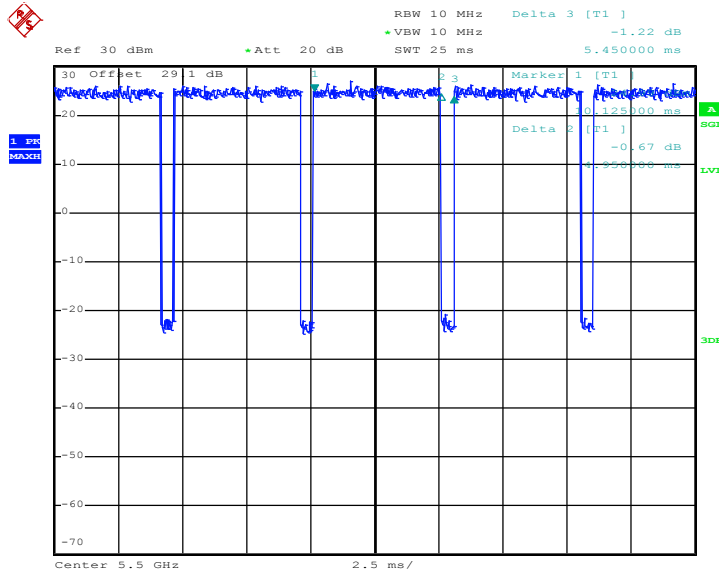

Date: 4.FEB.2018 00:20:22

MIMO <Ant. 1 + 2 + 3 + 4> for Ant. 4

802.11a

Date: 3.FEB.2018 21:57:48

802.11n HT20

Date: 3.FEB.2018 22:45:18

802.11n HT40

Date: 4.FEB.2018 00:01:37

802.11ac VHT20

Date: 3.FEB.2018 23:12:09

802.11ac VHT40

Date: 3.FEB.2018 23:30:32

802.11ac VHT80

Date: 4.FEB.2018 00:22:40