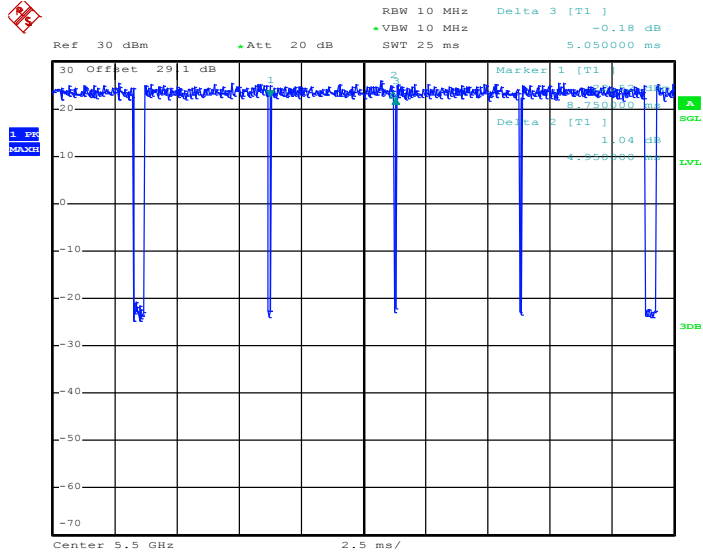

802.11ac VHT40

Date: 3.FEB.2018 23:28:53

802.11ac VHT80

Date: 4.FEB.2018 00:20:57

MIMO <Ant. 1 + 2 + 3 + 4> for Ant. 3

802.11a

Date: 3.FEB.2018 22:00:50

802.11n HT20

Date: 3.FEB.2018 22:43:40

802.11n HT40

Date: 4.FEB.2018 00:00:00

802.11ac VHT20

Date: 3.FEB.2018 23:07:18

802.11ac VHT40

Date: 3.FEB.2018 23:28:15

802.11ac VHT80