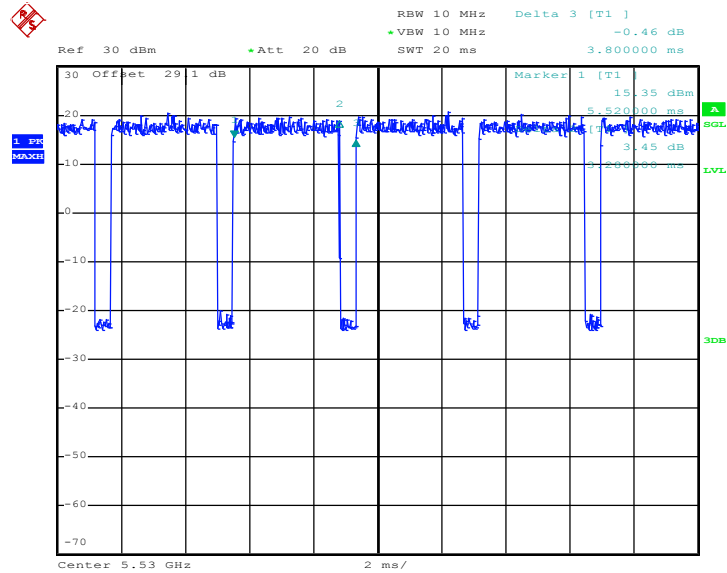

802.11ac VHT20

Date: 3.FEB.2018 23:12:09

802.11ac VHT40

Date: 3.FEB.2018 23:30:32

802.11ac VHT80

Date: 4.FEB.2018 00:22:40