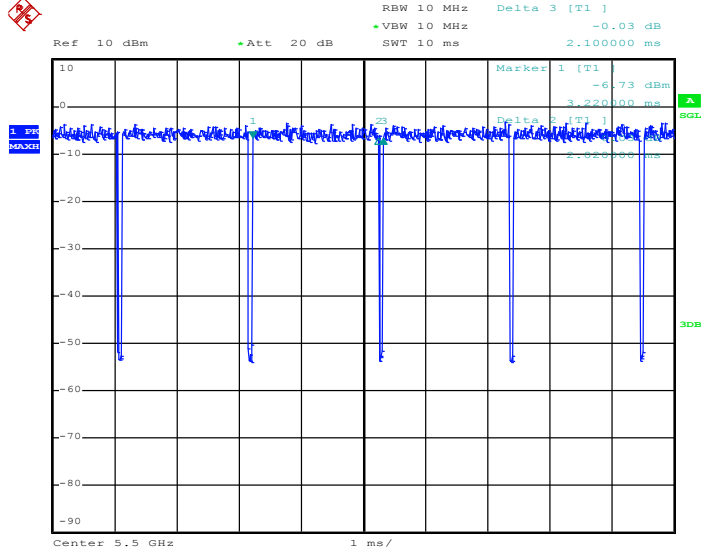

802.11ac VHT40

Date: 3.FEB.2018 23:28:53

802.11ac VHT80

Date: 4.FEB.2018 00:20:57

MIMO <Ant. 1 + 2 + 3 + 4> for Ant. 3

802.11a

Date: 3.FEB.2018 22:00:50

802.11n HT20