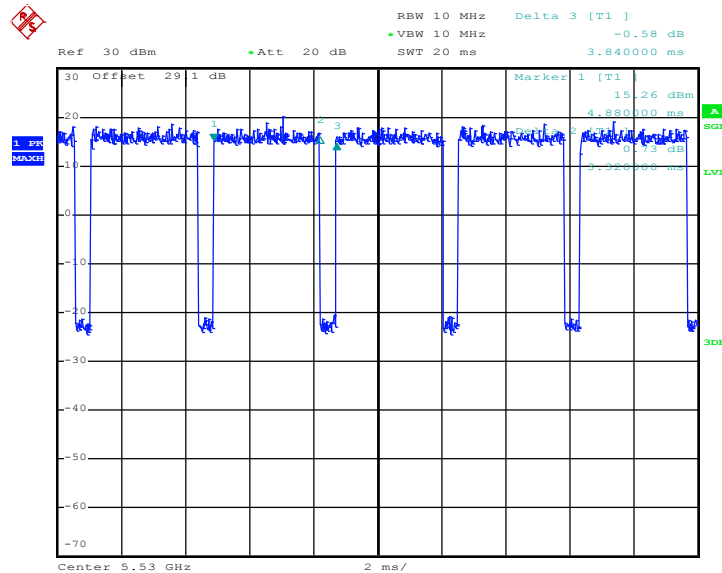

802.11ac VHT40

Date: 3.FEB.2018 23:28:53

802.11ac VHT80

Date: 4.FEB.2018 00:20:57

MIMO <Ant. 1 + 2 + 3 + 4> for Ant. 3

802.11a

Date: 3.FEB.2018 22:00:50

802.11n HT20