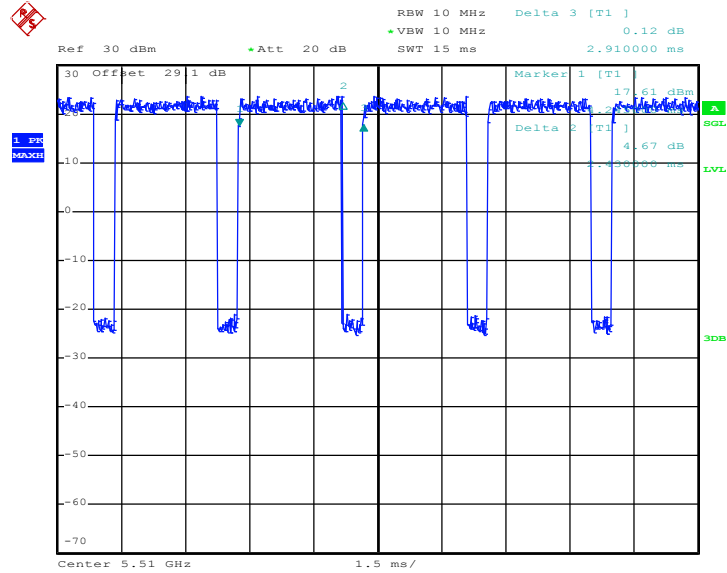

Date: 4.FEB.2018 00:20:22

MIMO <Ant. 1 + 2 + 3 + 4> for Ant. 4

802.11a

Date: 3.FEB.2018 21:57:48

802.11n HT20

Date: 3.FEB.2018 22:45:18

802.11n HT40

Date: 4.FEB.2018 00:01:37

802.11ac VHT20

Date: 3.FEB.2018 23:12:09

802.11ac VHT40

Date: 3.FEB.2018 23:30:32

802.11ac VHT80

Date: 4.FEB.2018 00:22:40