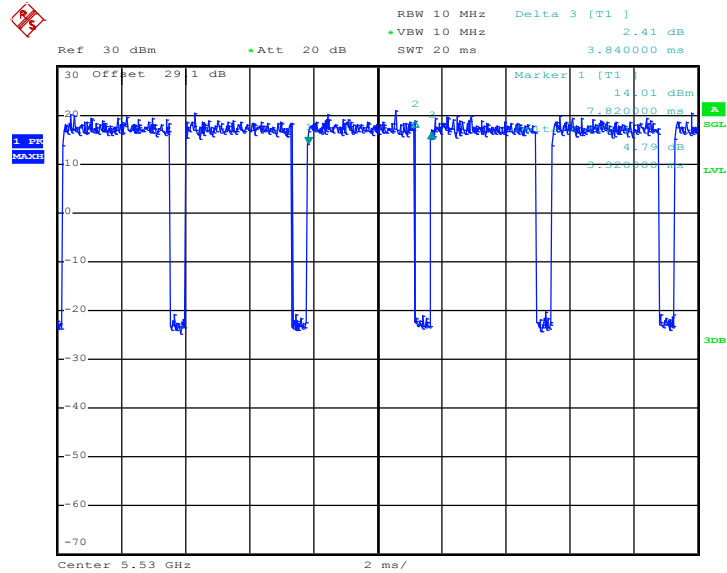

Date: 3.FEB.2018 22:43:40

802.11n HT40

Date: 4.FEB.2018 00:00:00

802.11ac VHT20

Date: 3.FEB.2018 23:07:18

802.11ac VHT40

Date: 3.FEB.2018 23:28:15

802.11ac VHT80

Date: 4.FEB.2018 00:20:22

MIMO <Ant. 1 + 2 + 3 + 4> for Ant. 4

802.11a

Date: 3.FEB.2018 21:57:48

802.11n HT20

Date: 3.FEB.2018 22:45:18

802.11n HT40

Date: 4.FEB.2018 00:01:37