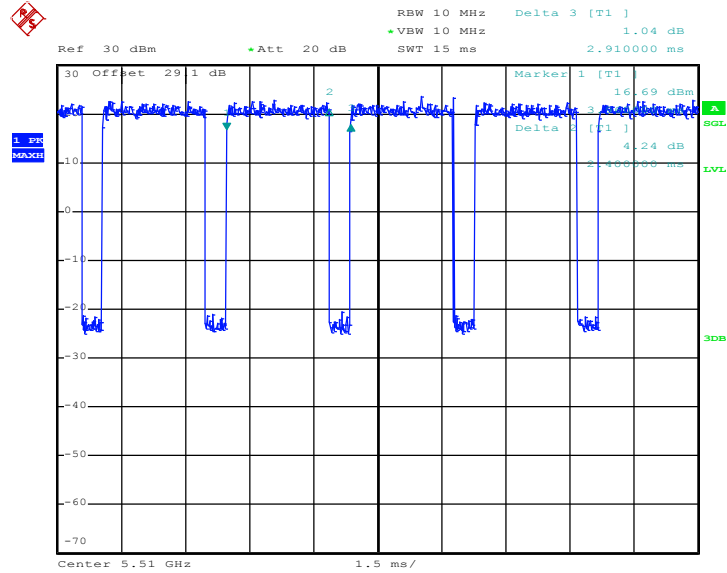

Date: 3.FEB.2018 22:43:40

802.11n HT40

Date: 4.FEB.2018 00:00:00

802.11ac VHT20

Date: 3.FEB.2018 23:07:18

802.11ac VHT40

Date: 3.FEB.2018 23:28:15

802.11ac VHT80

Date: 4.FEB.2018 00:20:22

MIMO <Ant. 1 + 2 + 3 + 4> for Ant. 4

802.11a

Date: 3.FEB.2018 21:57:48

802.11n HT20

Date: 3.FEB.2018 22:45:18

802.11n HT40

Date: 4.FEB.2018 00:01:37