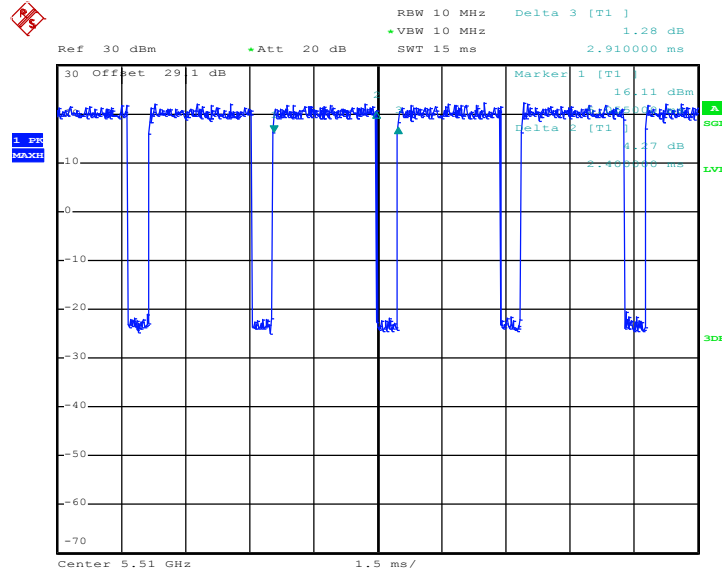

802.11ac VHT40

Date: 3.FEB.2018 23:28:53

802.11ac VHT80

Date: 4.FEB.2018 00:20:57

MIMO <Ant. 1 + 2 + 3 + 4> for Ant. 3

802.11a

Date: 3.FEB.2018 22:00:50

802.11n HT20

Date: 3.FEB.2018 22:43:40

802.11n HT40

Date: 4.FEB.2018 00:00:00

802.11ac VHT20

Date: 3.FEB.2018 23:07:18

802.11ac VHT40

Date: 3.FEB.2018 23:28:15

802.11ac VHT80