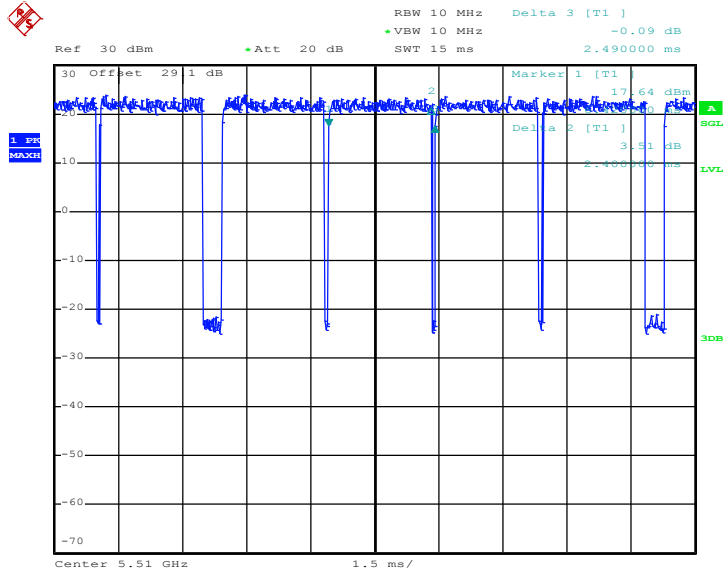

Date: 4.FEB.2018 00:20:22

MIMO <Ant. 1 + 2 + 3 + 4> for Ant. 4

802.11a

Date: 3.FEB.2018 21:57:48

802.11n HT20

Date: 3.FEB.2018 22:45:18

802.11n HT40

Date: 4.FEB.2018 00:01:37

802.11ac VHT20

Date: 3.FEB.2018 23:12:09

802.11ac VHT40

Date: 3.FEB.2018 23:30:32

802.11ac VHT80

Date: 4.FEB.2018 00:22:40