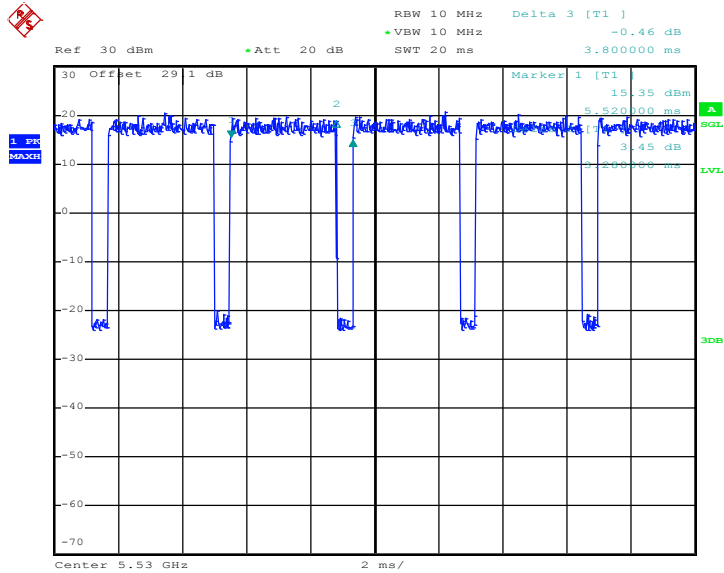

802.11ac VHT20

Date: 3.FEB.2018 23:12:09

802.11ac VHT40

Date: 3.FEB.2018 23:30:32

802.11ac VHT80

Date: 4.FEB.2018 00:22:40