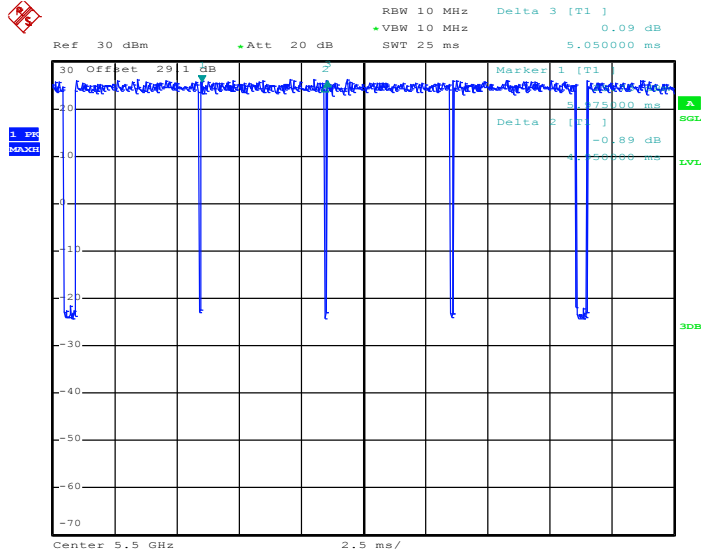

Date: 4.FEB.2018 00:20:22

MIMO <Ant. 1 + 2 + 3 + 4> for Ant. 4

802.11a

Date: 3.FEB.2018 21:57:48

802.11n HT20

Date: 3.FEB.2018 22:45:18

802.11n HT40

Date: 4.FEB.2018 00:01:37

802.11ac VHT20

Date: 3.FEB.2018 23:12:09

802.11ac VHT40

Date: 3.FEB.2018 23:30:32

802.11ac VHT80

Date: 4.FEB.2018 00:22:40