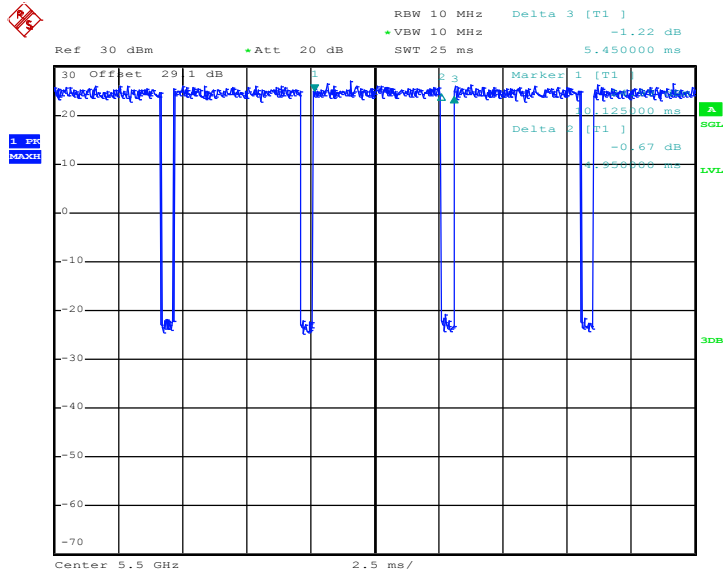

Date: 4.FEB.2018 00:20:22

MIMO <Ant. 1 + 2 + 3 + 4> for Ant. 4

802.11a

Date: 3.FEB.2018 21:57:48

802.11n HT20

Date: 3.FEB.2018 22:45:18

802.11n HT40

Date: 4.FEB.2018 00:01:37

802.11ac VHT20

Date: 3.FEB.2018 23:12:09

802.11ac VHT40

Date: 3.FEB.2018 23:30:32

802.11ac VHT80

Date: 4.FEB.2018 00:22:40