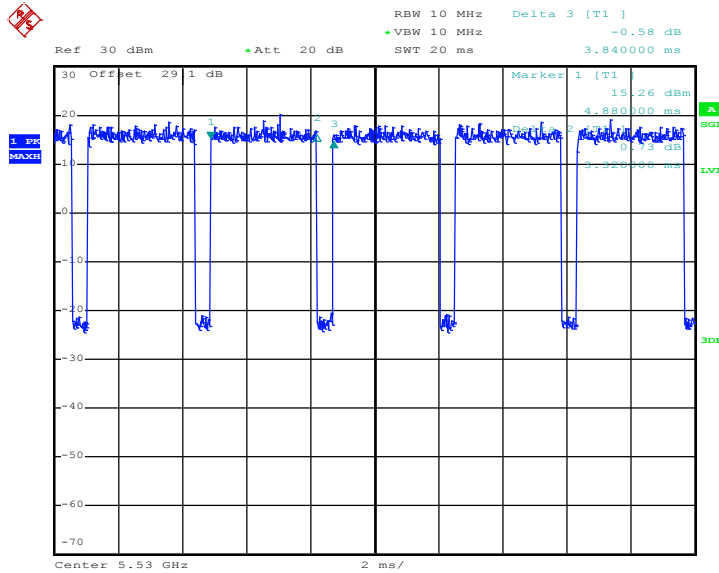

802.11ac VHT40

Date: 3.FEB.2018 23:28:53

802.11ac VHT80

Date: 4.FEB.2018 00:20:57

MIMO <Ant. 1 + 2 + 3 + 4> for Ant. 3

802.11a

Date: 3.FEB.2018 22:00:50

802.11n HT20