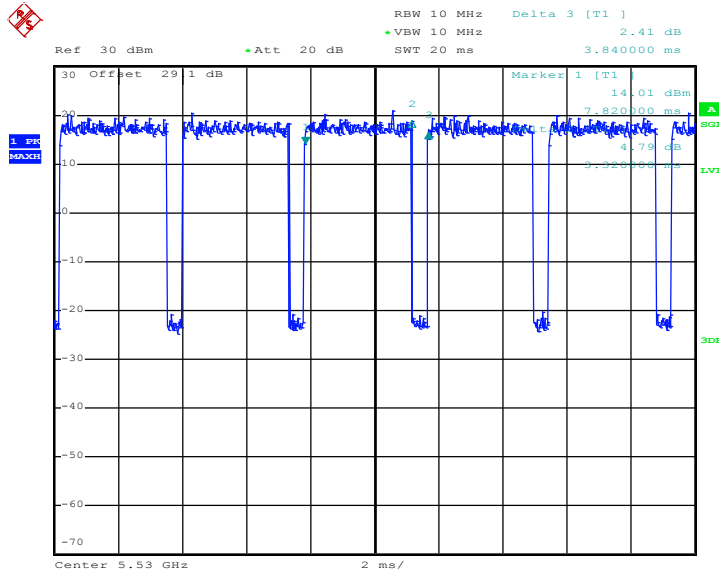

Date: 3.FEB.2018 22:43:40

802.11n HT40

Date: 4.FEB.2018 00:00:00

802.11ac VHT20

Date: 3.FEB.2018 23:07:18

802.11ac VHT40

Date: 3.FEB.2018 23:28:15

802.11ac VHT80

Date: 4.FEB.2018 00:20:22

MIMO <Ant. 1 + 2 + 3 + 4> for Ant. 4

802.11a

Date: 3.FEB.2018 21:57:48

802.11n HT20

Date: 3.FEB.2018 22:45:18

802.11n HT40

Date: 4.FEB.2018 00:01:37