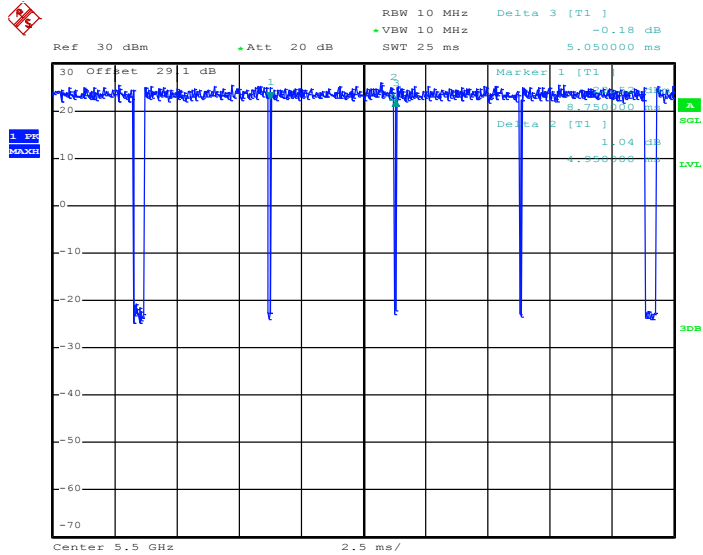

802.11ac VHT40

Date: 3.FEB.2018 23:28:53

802.11ac VHT80

Date: 4.FEB.2018 00:20:57

MIMO <Ant. 1 + 2 + 3 + 4> for Ant. 3

802.11a

Date: 3.FEB.2018 22:00:50

802.11n HT20

Date: 3.FEB.2018 22:43:40

802.11n HT40

Date: 4.FEB.2018 00:00:00

802.11ac VHT20

Date: 3.FEB.2018 23:07:18

802.11ac VHT40

Date: 3.FEB.2018 23:28:15

802.11ac VHT80