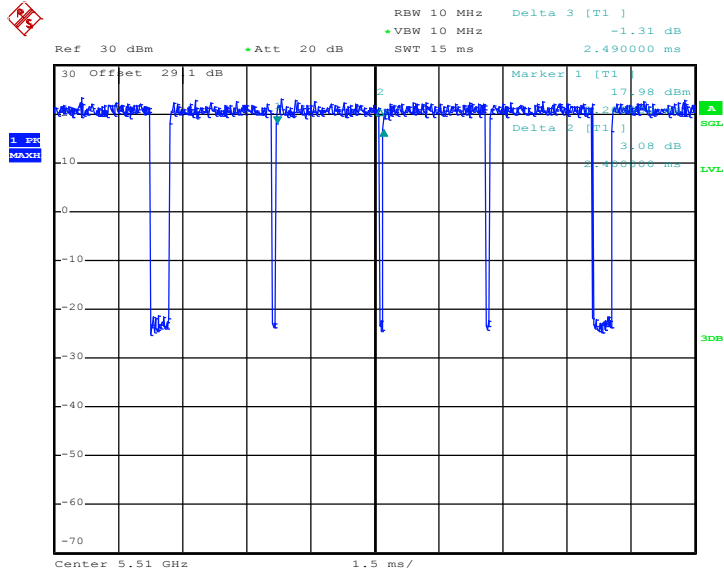

802.11ac VHT40

Date: 3.FEB.2018 23:28:53

802.11ac VHT80

Date: 4.FEB.2018 00:20:57

MIMO <Ant. 1 + 2 + 3 + 4> for Ant. 3

802.11a

Date: 3.FEB.2018 22:00:50

802.11n HT20

Date: 3.FEB.2018 22:43:40

802.11n HT40

Date: 4.FEB.2018 00:00:00

802.11ac VHT20

Date: 3.FEB.2018 23:07:18

802.11ac VHT40

Date: 3.FEB.2018 23:28:15

802.11ac VHT80