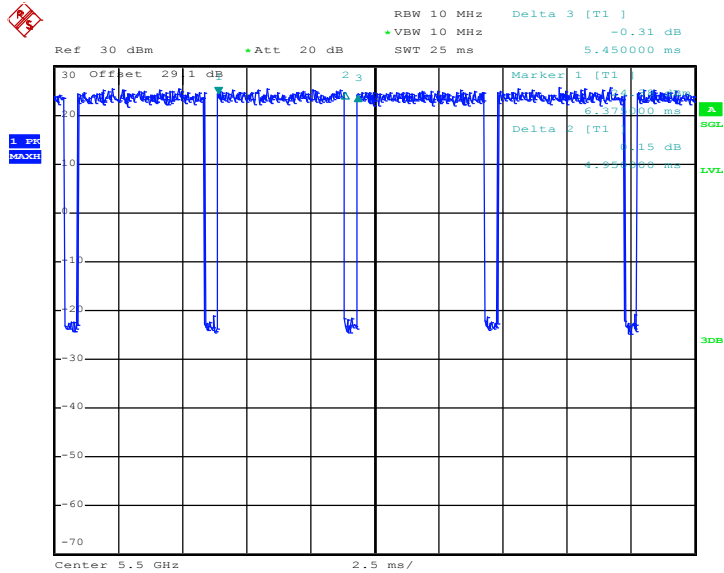

Date: 3.FEB.2018 22:43:40

802.11n HT40

Date: 4.FEB.2018 00:00:00

802.11ac VHT20

Date: 3.FEB.2018 23:07:18

802.11ac VHT40

Date: 3.FEB.2018 23:28:15

802.11ac VHT80

Date: 4.FEB.2018 00:20:22

MIMO <Ant. 1 + 2 + 3 + 4> for Ant. 4

802.11a

Date: 3.FEB.2018 21:57:48

802.11n HT20

Date: 3.FEB.2018 22:45:18

802.11n HT40

Date: 4.FEB.2018 00:01:37