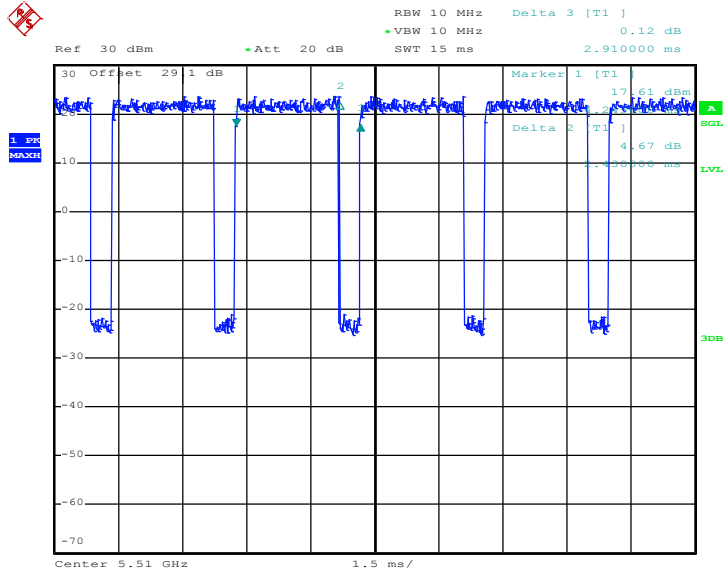

Date: 4.FEB.2018 00:20:22

MIMO <Ant. 1 + 2 + 3 + 4> for Ant. 4

802.11a

Date: 3.FEB.2018 21:57:48

802.11n HT20

Date: 3.FEB.2018 22:45:18

802.11n HT40

Date: 4.FEB.2018 00:01:37

802.11ac VHT20

Date: 3.FEB.2018 23:12:09

802.11ac VHT40

Date: 3.FEB.2018 23:30:32

802.11ac VHT80

Date: 4.FEB.2018 00:22:40