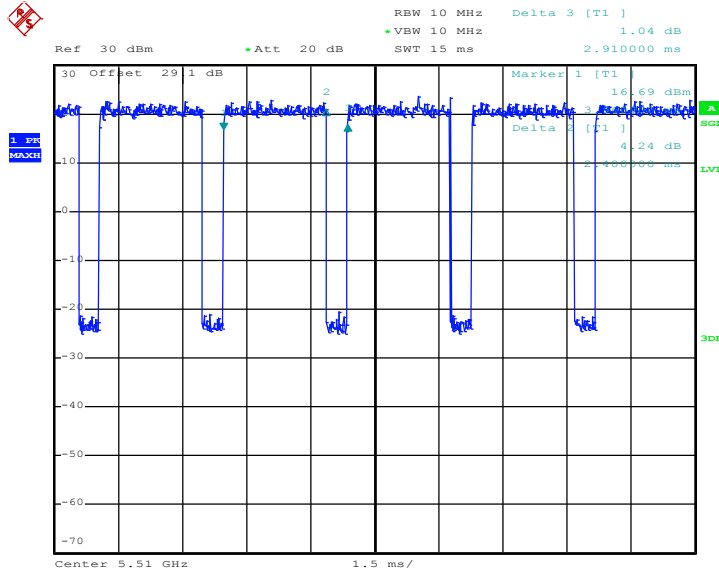

Date: 3.FEB.2018 22:43:40

802.11n HT40

Date: 4.FEB.2018 00:00:00

802.11ac VHT20

Date: 3.FEB.2018 23:07:18

802.11ac VHT40

Date: 3.FEB.2018 23:28:15

802.11ac VHT80

Date: 4.FEB.2018 00:20:22

MIMO <Ant. 1 + 2 + 3 + 4> for Ant. 4

802.11a

Date: 3.FEB.2018 21:57:48

802.11n HT20

Date: 3.FEB.2018 22:45:18

802.11n HT40

Date: 4.FEB.2018 00:01:37