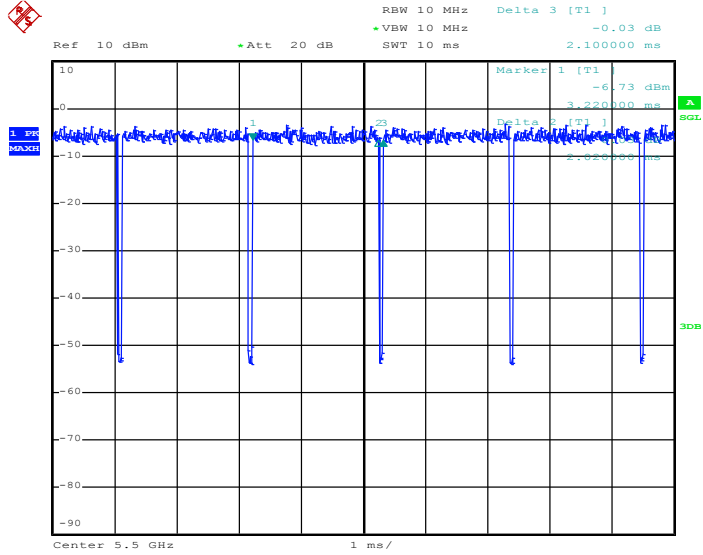

802.11ac VHT40

Date: 3.FEB.2018 23:28:53

802.11ac VHT80

Date: 4.FEB.2018 00:20:57

MIMO <Ant. 1 + 2 + 3 + 4> for Ant. 3

802.11a

Date: 3.FEB.2018 22:00:50

802.11n HT20