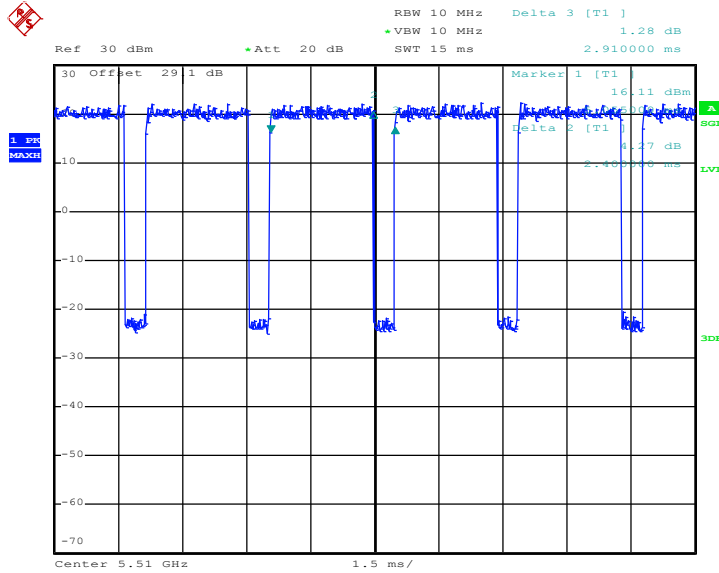

802.11ac VHT40

Date: 3.FEB.2018 23:28:53

802.11ac VHT80

Date: 4.FEB.2018 00:20:57

MIMO <Ant. 1 + 2 + 3 + 4> for Ant. 3

802.11a

Date: 3.FEB.2018 22:00:50

802.11n HT20

Date: 3.FEB.2018 22:43:40

802.11n HT40

Date: 4.FEB.2018 00:00:00

802.11ac VHT20

Date: 3.FEB.2018 23:07:18

802.11ac VHT40

Date: 3.FEB.2018 23:28:15

802.11ac VHT80