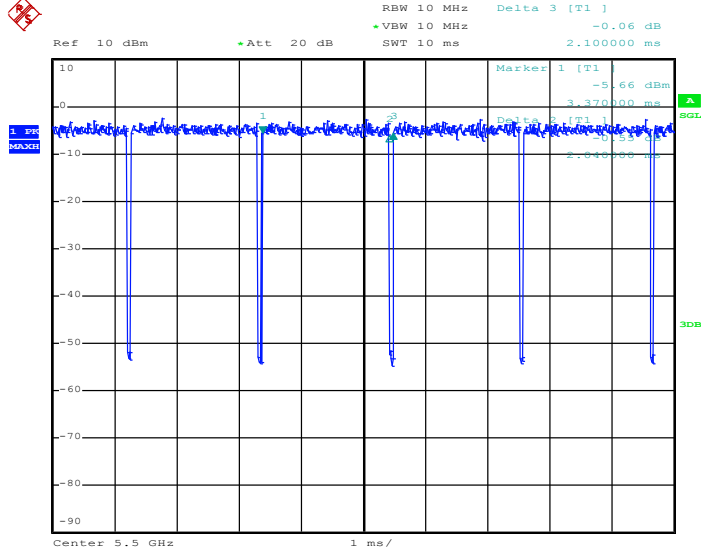

Date: 3.FEB.2018 22:43:40

802.11n HT40

Date: 4.FEB.2018 00:00:00

802.11ac VHT20

Date: 3.FEB.2018 23:07:18

802.11ac VHT40

Date: 3.FEB.2018 23:28:15

802.11ac VHT80

Date: 4.FEB.2018 00:20:22

MIMO <Ant. 1 + 2 + 3 + 4> for Ant. 4

802.11a

Date: 3.FEB.2018 21:57:48

802.11n HT20

Date: 3.FEB.2018 22:45:18

802.11n HT40

Date: 4.FEB.2018 00:01:37