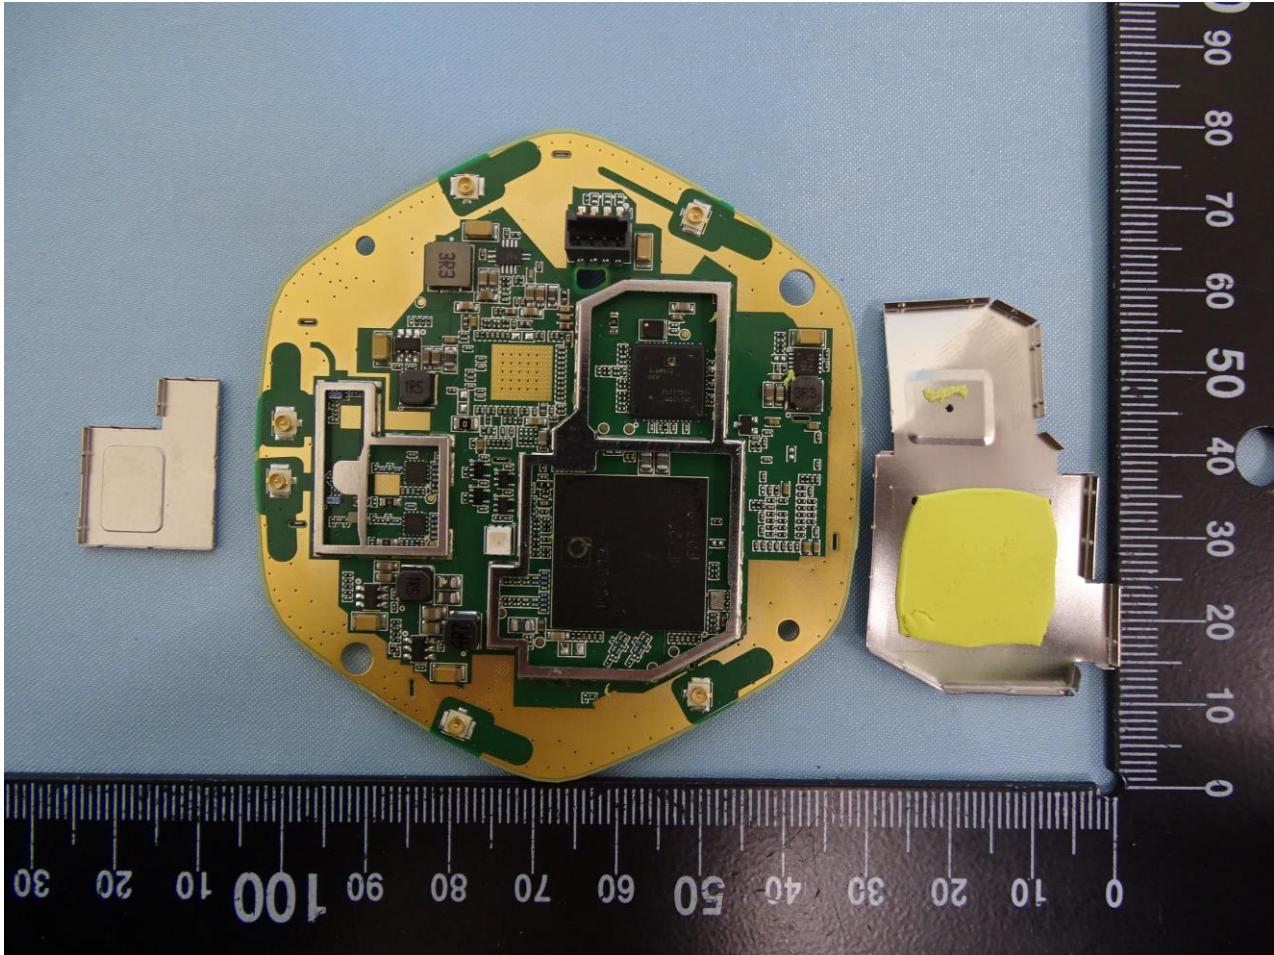

Brand Name: Plume Design Inc / Model Name: B1A