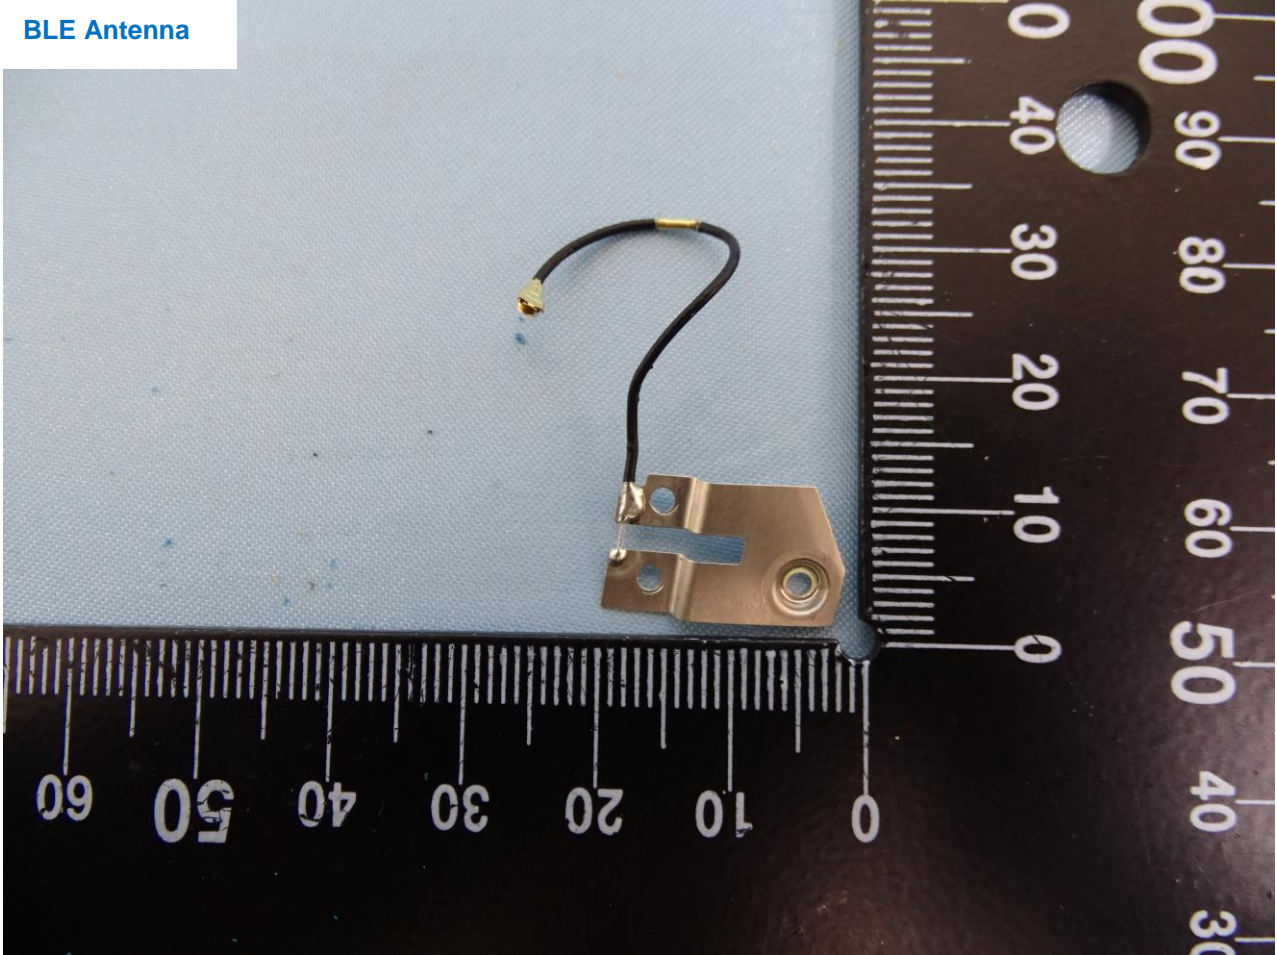

Brand Name: Plume Design Inc / Model Name: B1A

5G LB 2 Antenna

Brand Name: Plume Design Inc / Model Name: B1A

Brand Name: Plume Design Inc / Model Name: B1A

BLE Antenna

Brand Name: Plume Design Inc / Model Name: B1A