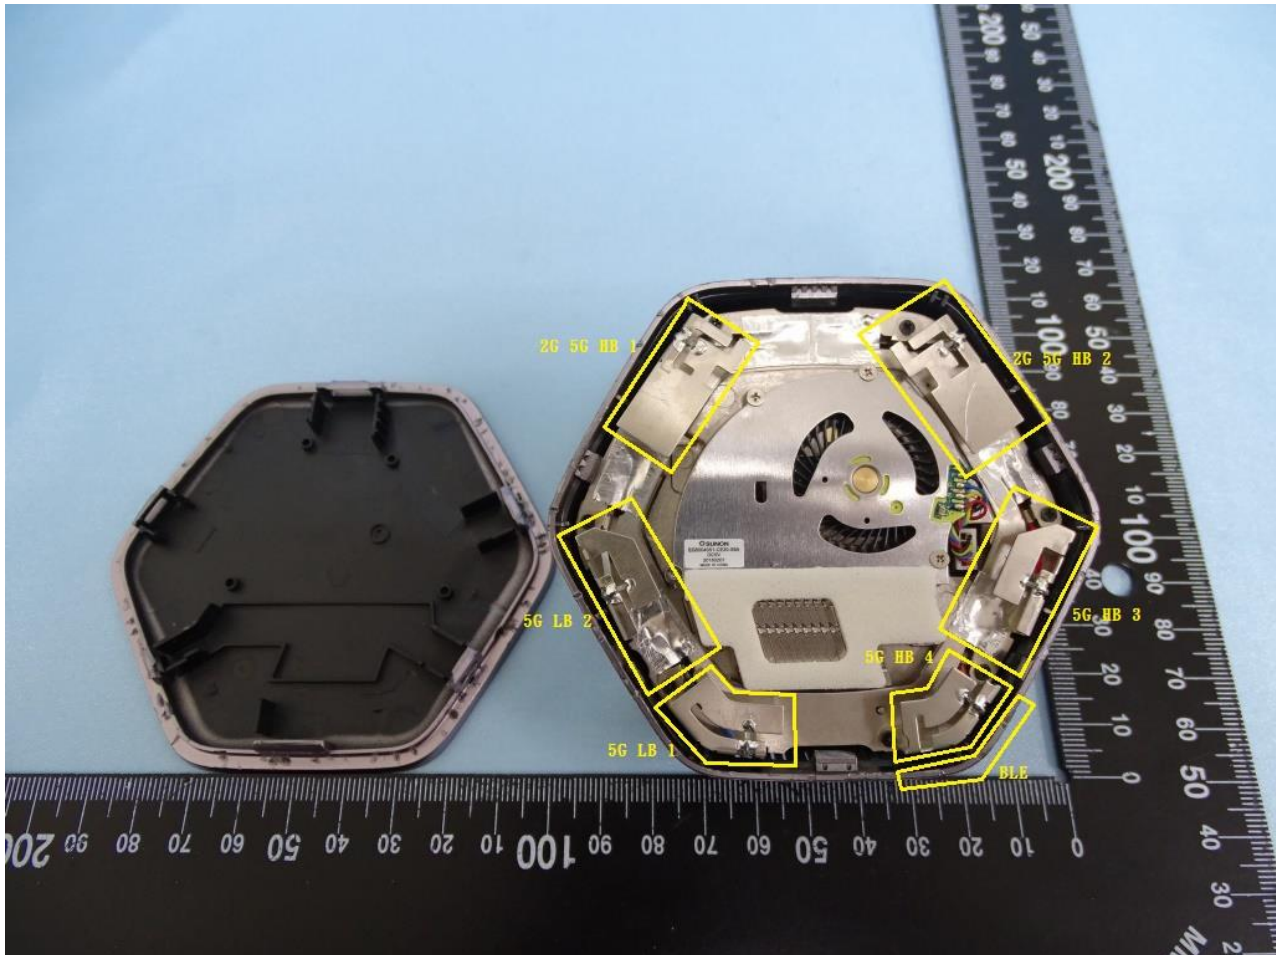

3. Internal Photograph of EUT

Brand Name: Plume Design Inc / Model Name: B1A

Brand Name: Plume Design Inc / Model Name: B1A

Brand Name: Plume Design Inc / Model Name: B1A

Brand Name: Plume Design Inc / Model Name: B1A