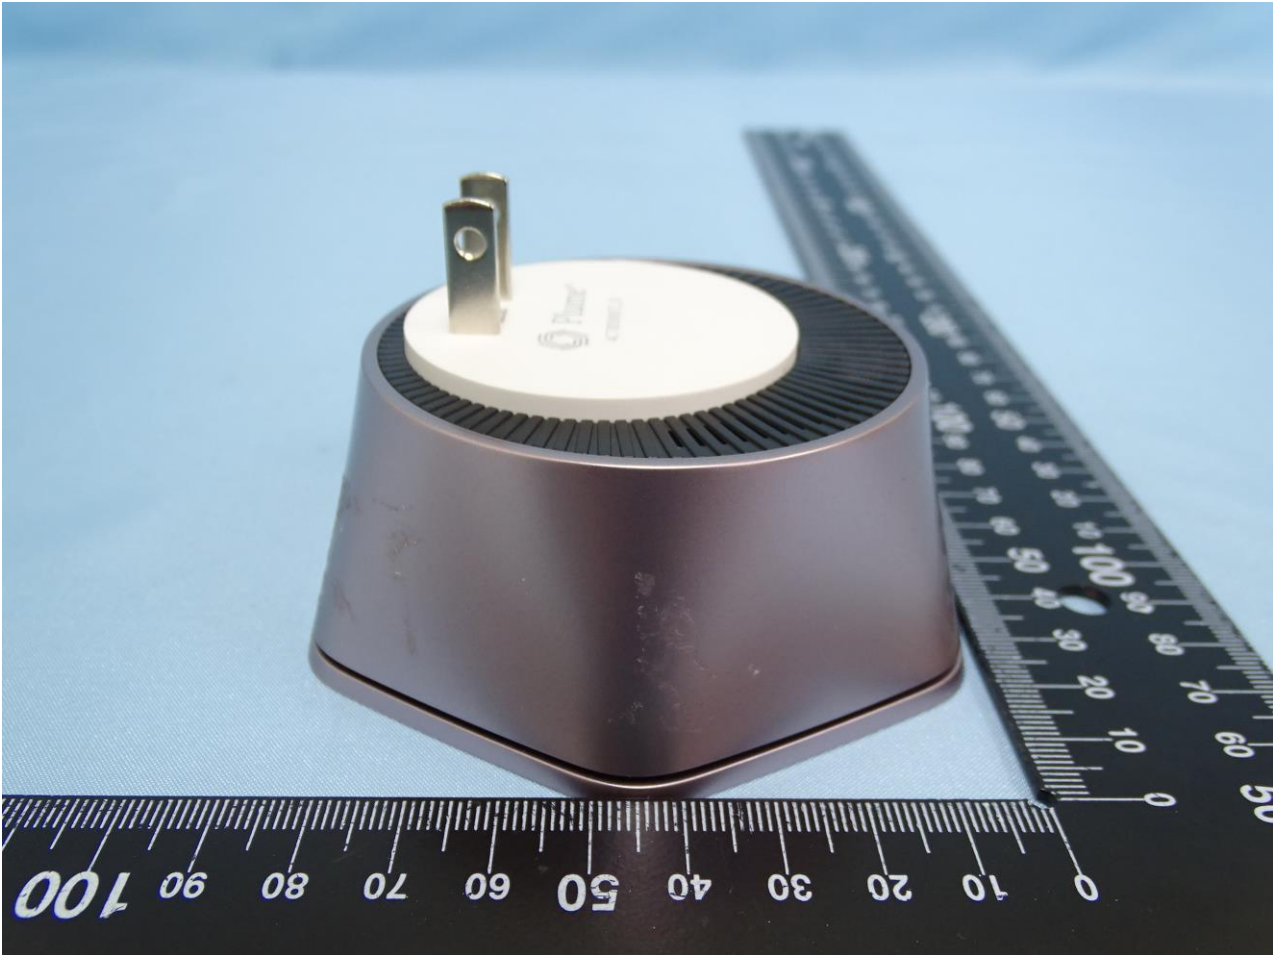

1. External Photograph of EUT

Brand Name: Plume Design Inc / Model Name: B1A

Brand Name: Plume Design Inc / Model Name: B1A

Brand Name: Plume Design Inc / Model Name: B1A

Brand Name: Plume Design Inc / Model Name: B1A

Brand Name: Plume Design Inc / Model Name: B1A

Brand Name: Plume Design Inc / Model Name: B1A

2. Photograph of Accessory

Brand Name: Plume Design Inc / Model Name: B1A

Specification of Accessory		
RJ45 Cable	Brand Name	N/A
	Model Name	N/A
	Signal Line	1.47 meter, shielded cable, without ferrite core

Remark: For accessories equipped with this EUT, please refer to the following photos.

Brand Name: Plume Design Inc / Model Name: B1A