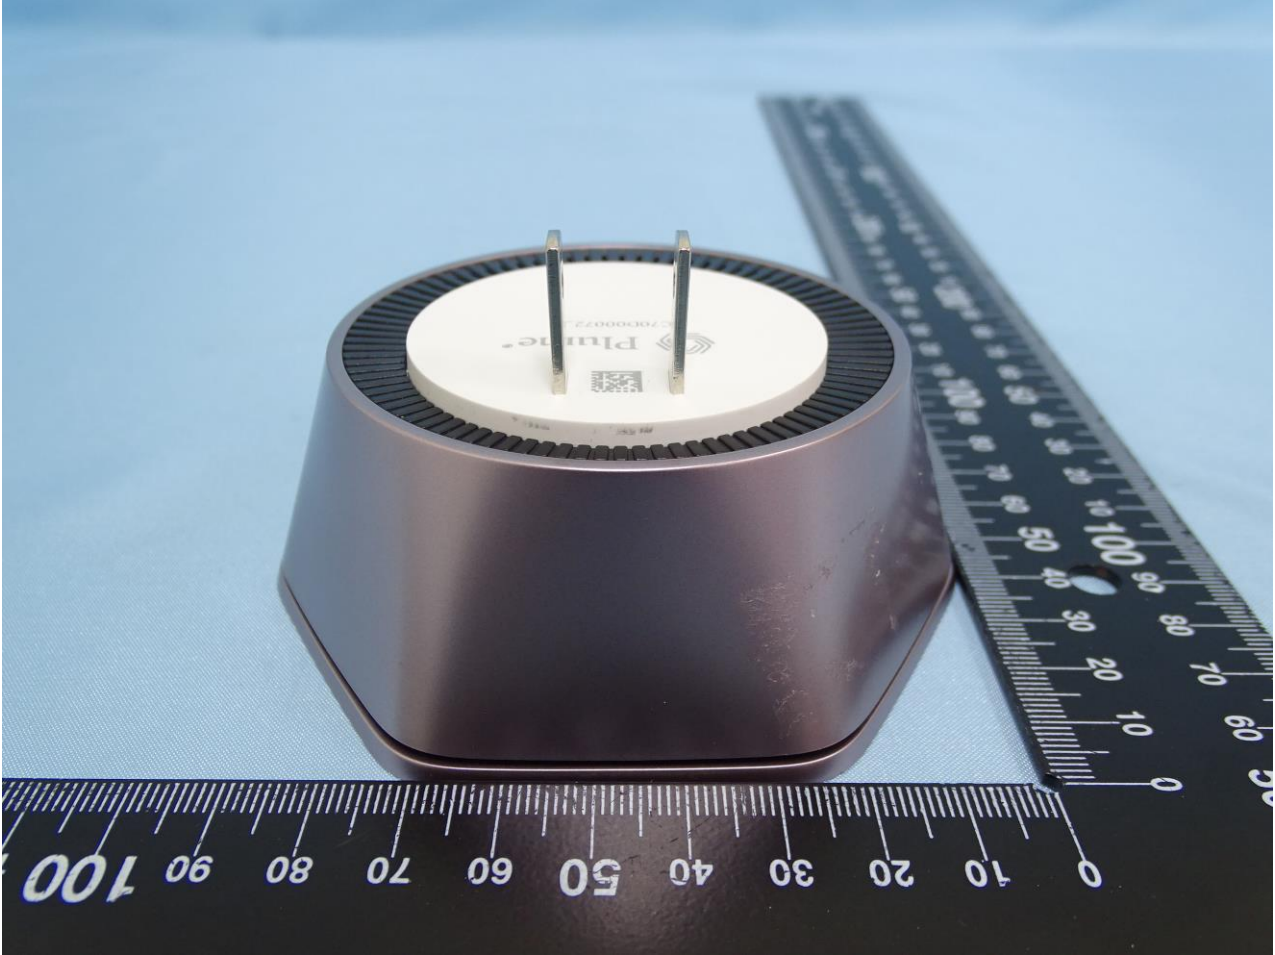

1. External Photograph of EUT

Brand Name: Plume Design Inc / Model Name: B1A

Brand Name: Plume Design Inc / Model Name: B1A

Brand Name: Plume Design Inc / Model Name: B1A

Brand Name: Plume Design Inc / Model Name: B1A

Brand Name: Plume Design Inc / Model Name: B1A

Brand Name: Plume Design Inc / Model Name: B1A

2. Photograph of Accessory

Brand Name: Plume Design Inc / Model Name: B1A

Specification of Accessory		
RJ45 Cable	Brand Name	N/A
	Model Name	N/A
	Signal Line	1.47 meter, shielded cable, without ferrite core

Remark: For accessories equipped with this EUT, please refer to the following photos.

Brand Name: Plume Design Inc / Model Name: B1A