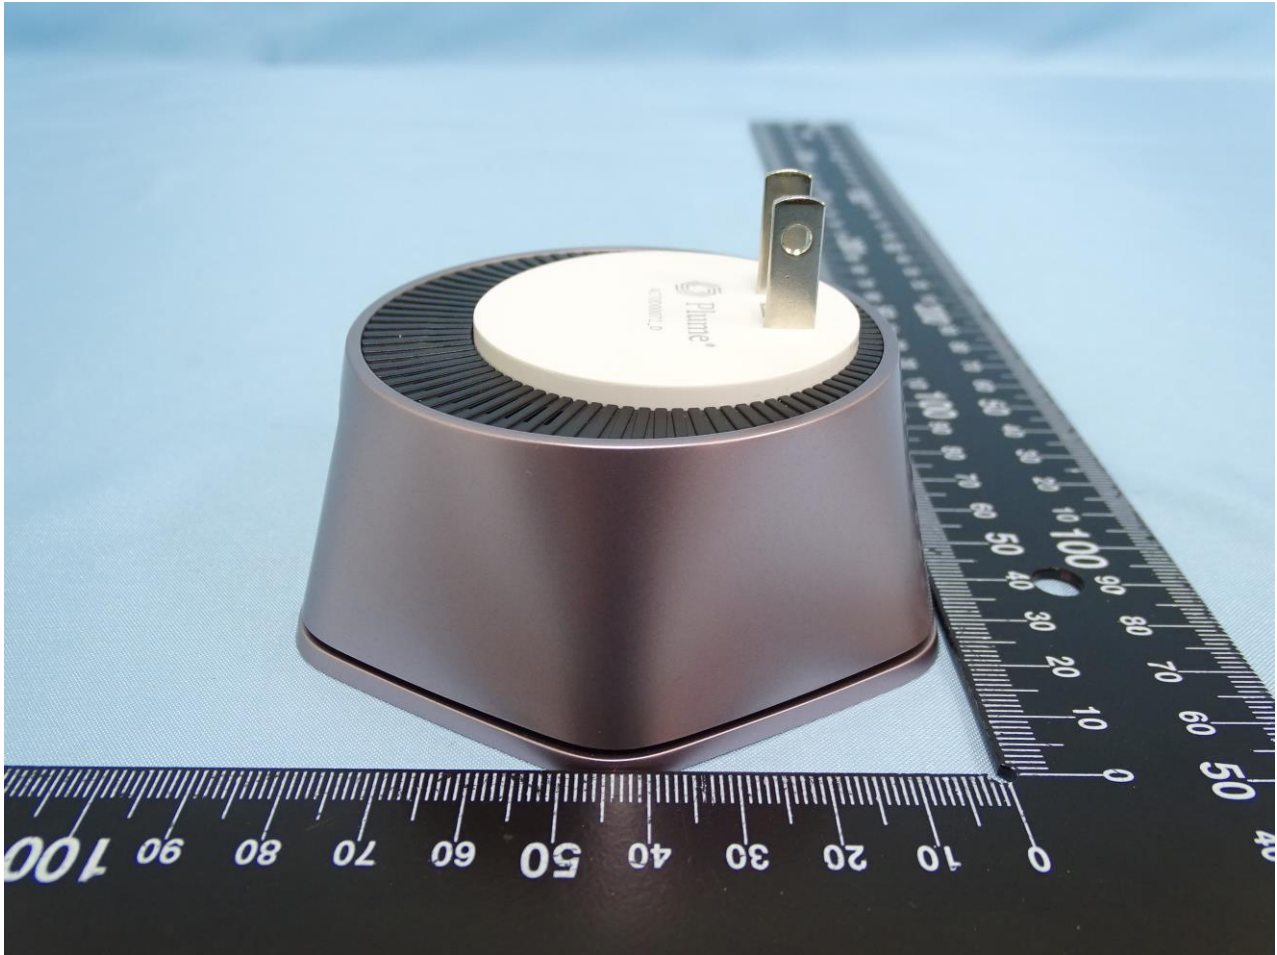

1. External Photograph of EUT

Brand Name: Plume Design Inc / Model Name: B1A

Brand Name: Plume Design Inc / Model Name: B1A

Brand Name: Plume Design Inc / Model Name: B1A

Brand Name: Plume Design Inc / Model Name: B1A

Brand Name: Plume Design Inc / Model Name: B1A

Brand Name: Plume Design Inc / Model Name: B1A

2. Photograph of Accessory

Brand Name: Plume Design Inc / Model Name: B1A

Specification of Accessory		
RJ45 Cable	Brand Name	N/A
	Model Name	N/A
	Signal Line	1.47 meter, shielded cable, without ferrite core

Remark: For accessories equipped with this EUT, please refer to the following photos.

Brand Name: Plume Design Inc / Model Name: B1A