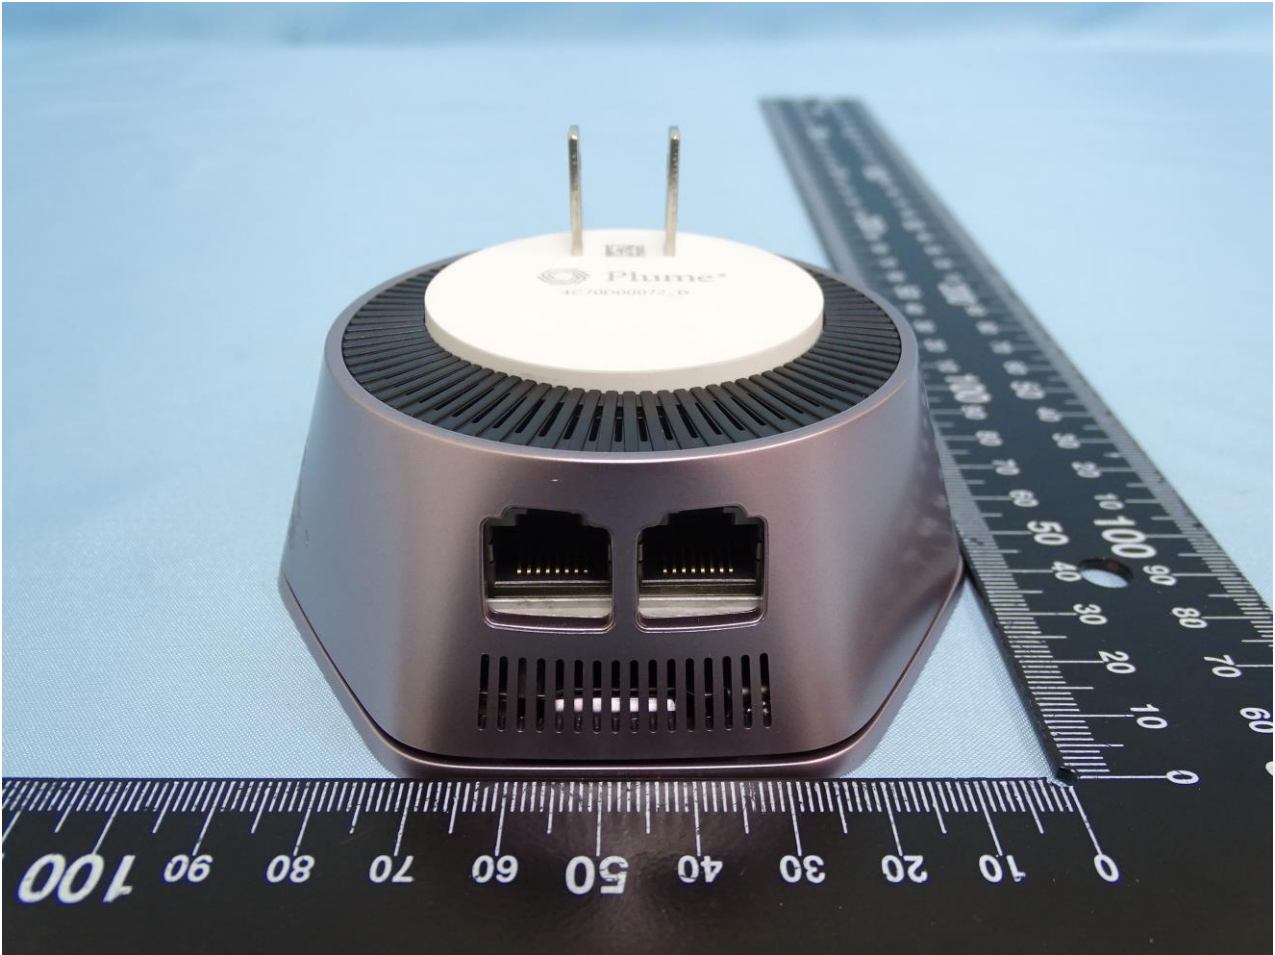

1. External Photograph of EUT

Brand Name: Plume Design Inc / Model Name: B1A

Brand Name: Plume Design Inc / Model Name: B1A

Brand Name: Plume Design Inc / Model Name: B1A

Brand Name: Plume Design Inc / Model Name: B1A

Brand Name: Plume Design Inc / Model Name: B1A

Brand Name: Plume Design Inc / Model Name: B1A

2. Photograph of Accessory

Brand Name: Plume Design Inc / Model Name: B1A

Specification of Accessory		
RJ45 Cable	Brand Name	N/A
	Model Name	N/A
	Signal Line	1.47 meter, shielded cable, without ferrite core

Remark: For accessories equipped with this EUT, please refer to the following photos.

Brand Name: Plume Design Inc / Model Name: B1A