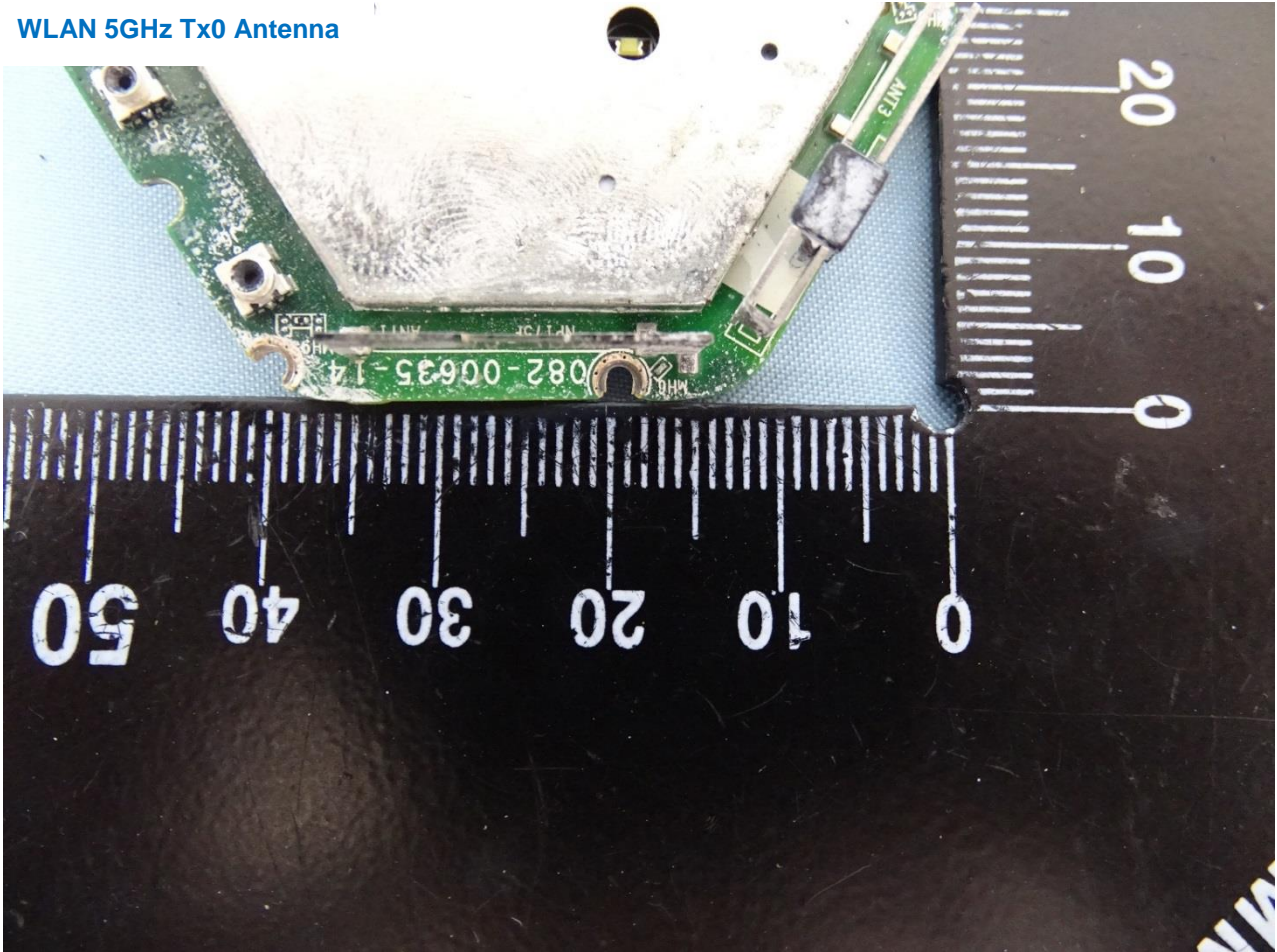

Brand Name: Plume Design Inc / Model Name: A2A

WLAN 5GHz Tx0 Antenna