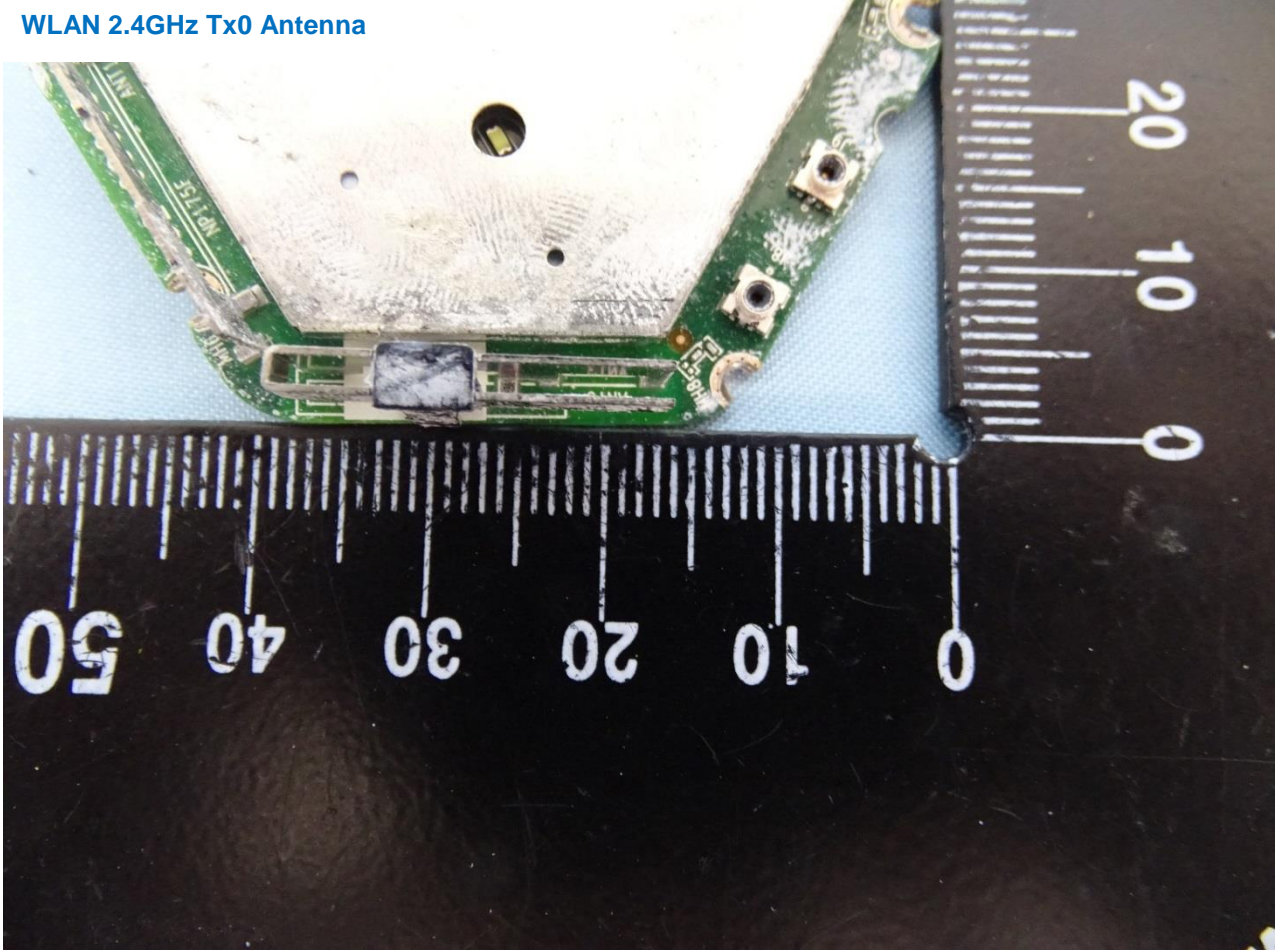

Brand Name: Plume Design Inc / Model Name: A2A

Brand Name: Plume Design Inc / Model Name: A2A

Brand Name: Plume Design Inc / Model Name: A2A

WLAN 2.4GHz Tx0 Antenna

Brand Name: Plume Design Inc / Model Name: A2A