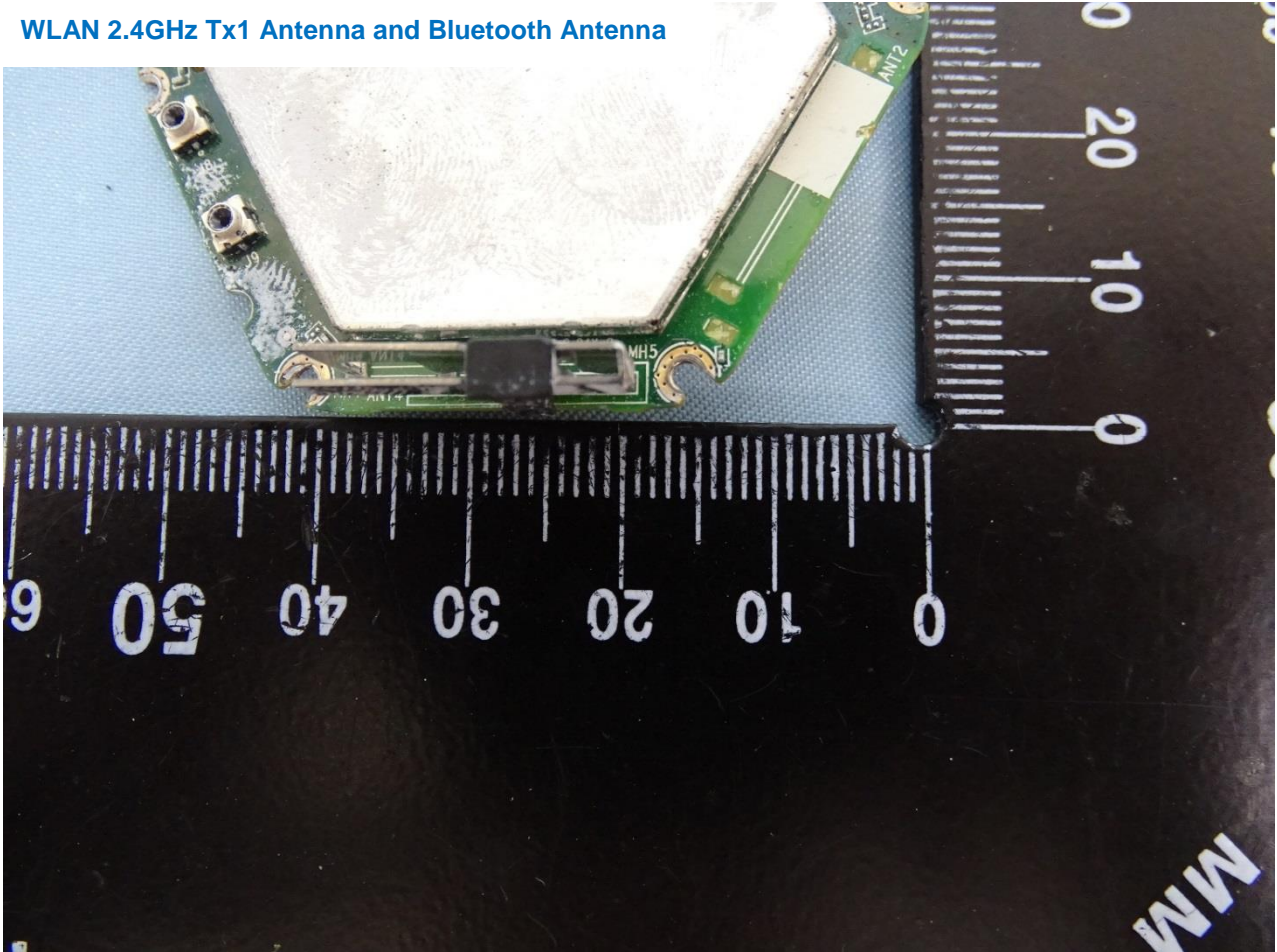

Brand Name: Plume Design Inc / Model Name: A2A

WLAN 2.4GHz Tx1 Antenna and Bluetooth Antenna