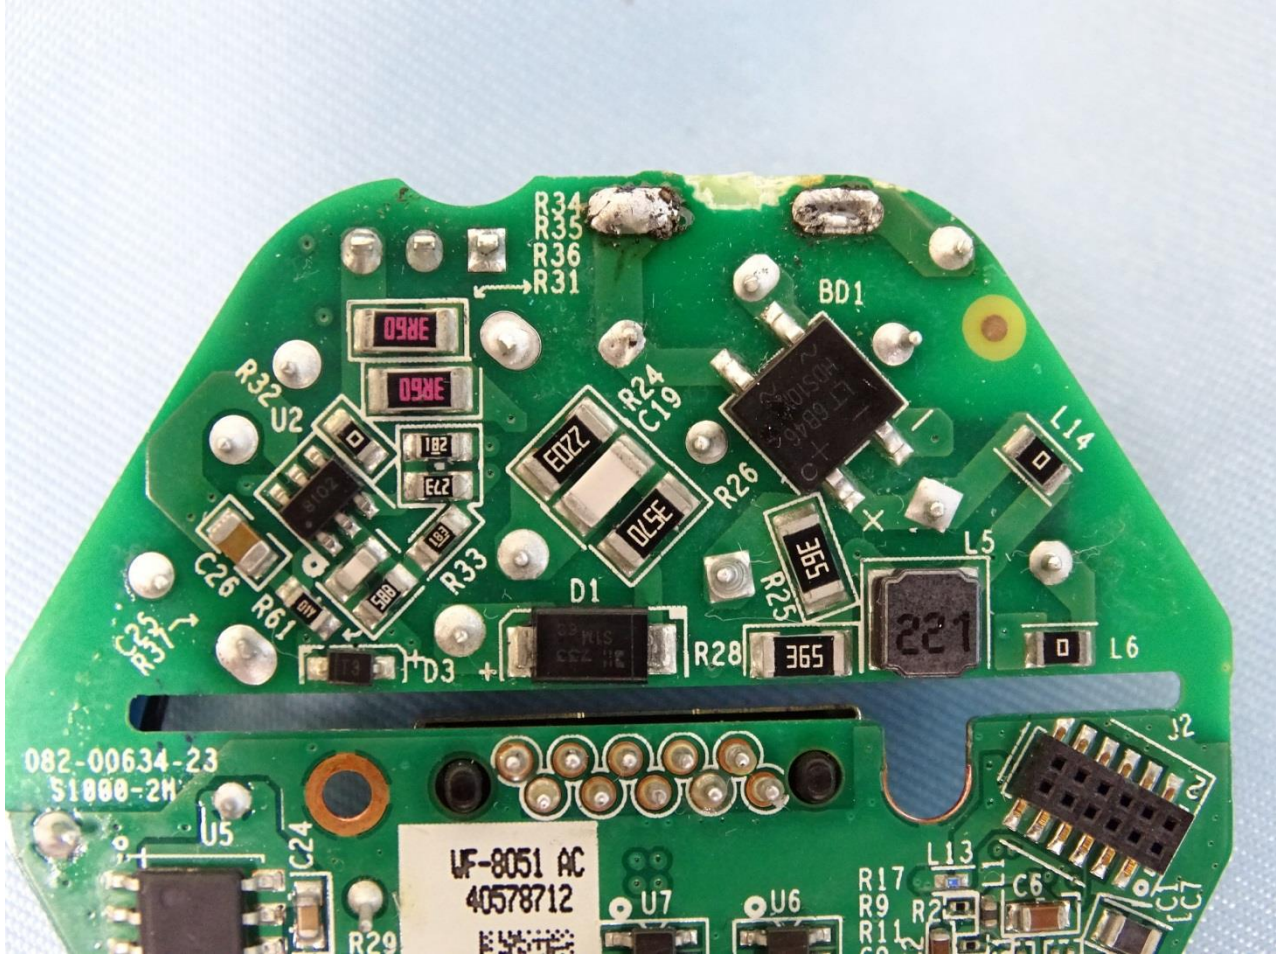

Brand Name: Plume Design Inc / Model Name: A2A

Brand Name: Plume Design Inc / Model Name: A2A

Brand Name: Plume Design Inc / Model Name: A2A

WLAN 2.4GHz Tx0 Antenna

Brand Name: Plume Design Inc / Model Name: A2A