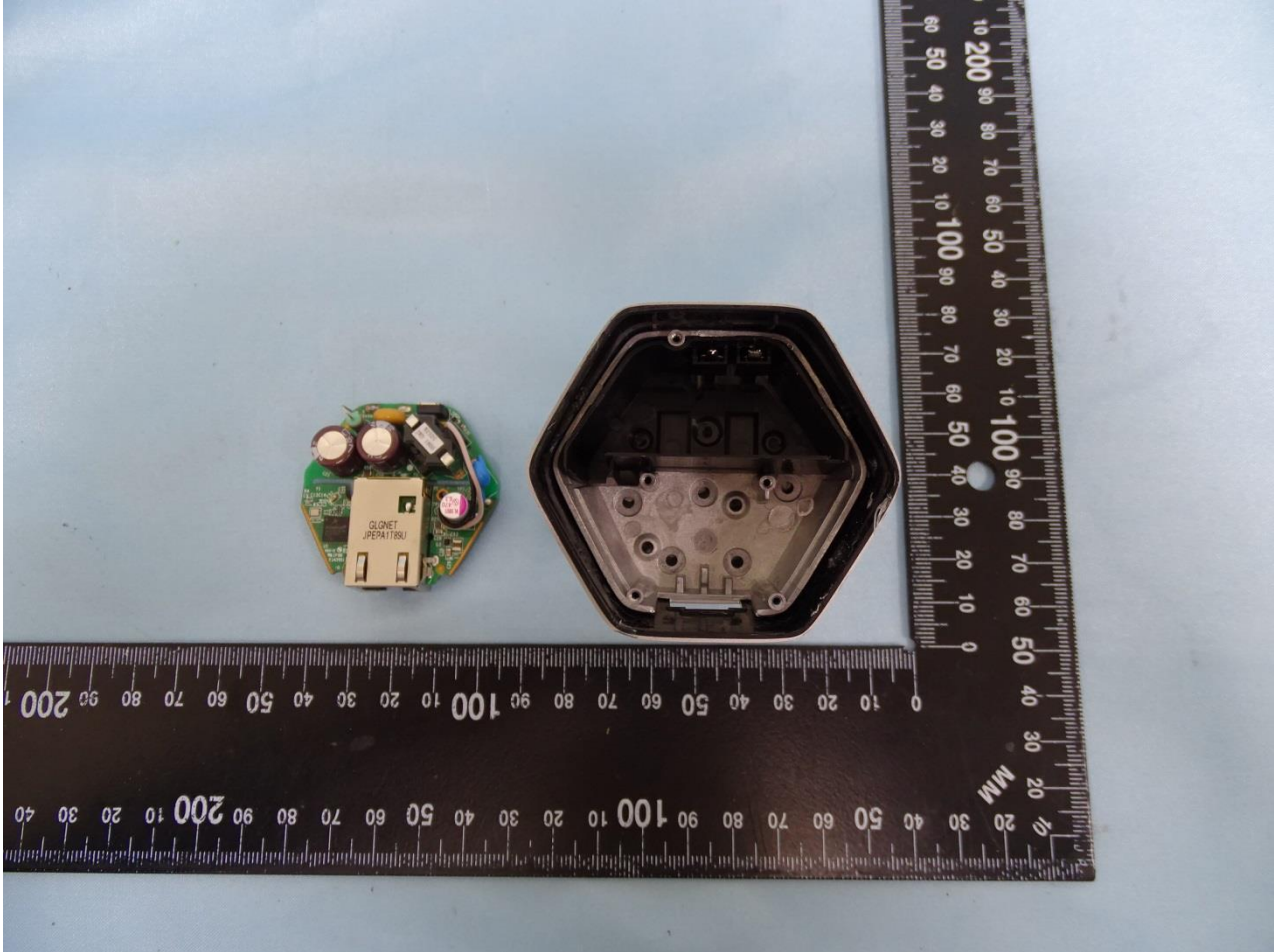

Brand Name: Plume Design Inc / Model Name: A2A