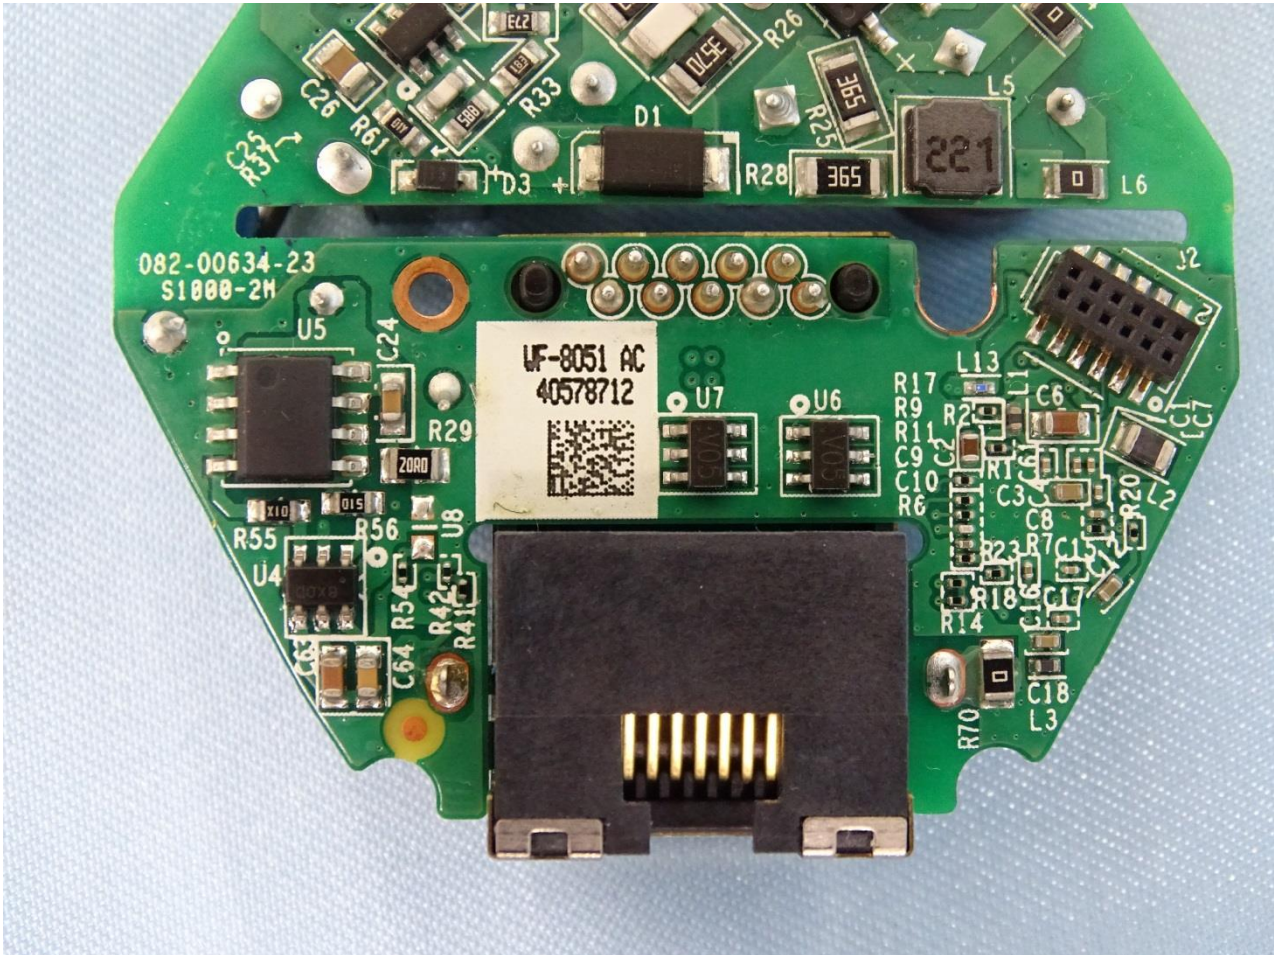

Brand Name: Plume Design Inc / Model Name: A2A

Brand Name: Plume Design Inc / Model Name: A2A

Brand Name: Plume Design Inc / Model Name: A2A

WLAN 2.4GHz Tx0 Antenna

Brand Name: Plume Design Inc / Model Name: A2A