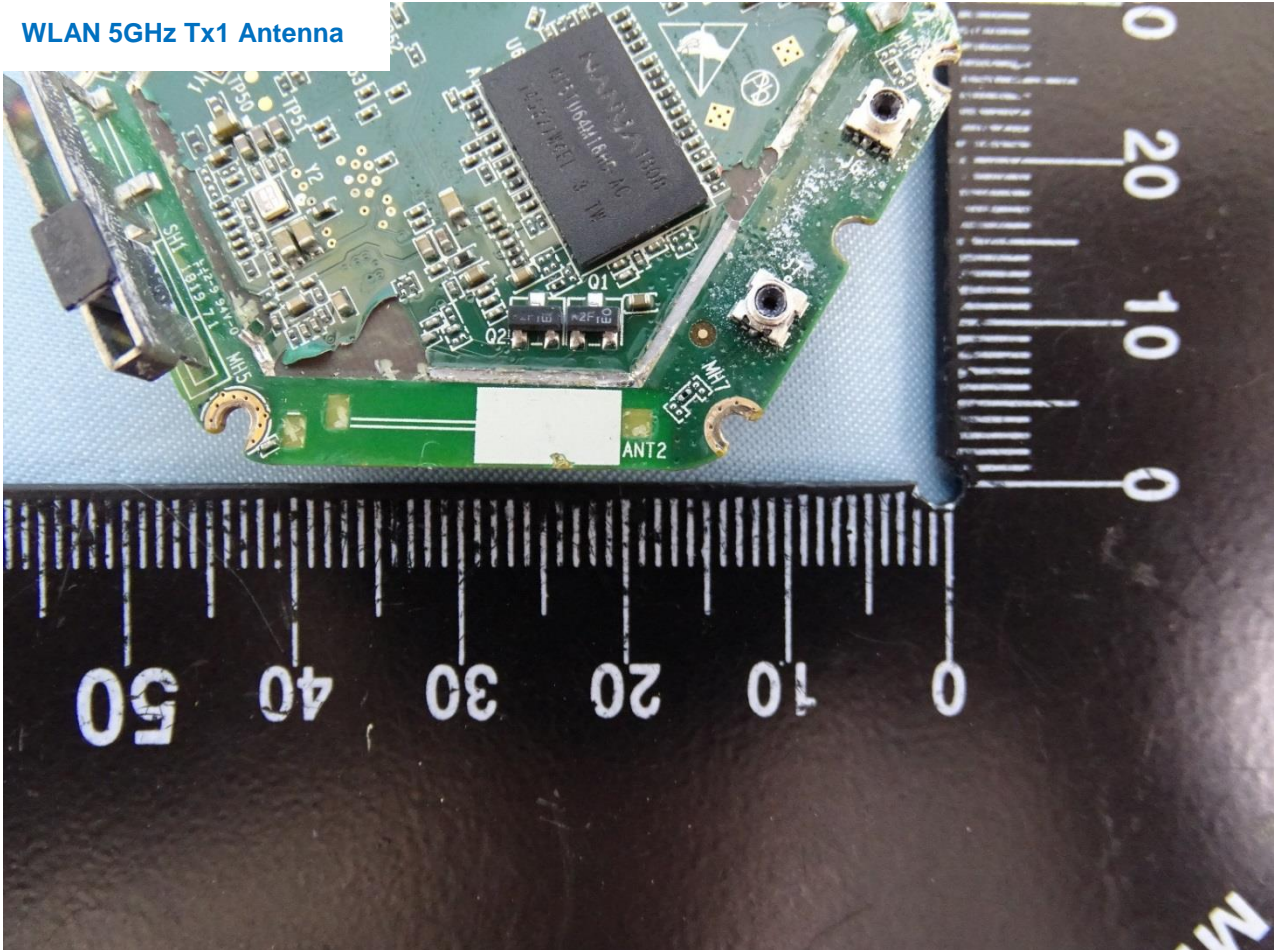

WLAN 2.4GHz Tx1 Antenna and Bluetooth Antenna

Brand Name: Plume Design Inc / Model Name: A2A

WLAN 5GHz Tx0 Antenna

Brand Name: Plume Design Inc / Model Name: A2A

WLAN 5GHz Tx1 Antenna

————THE END————