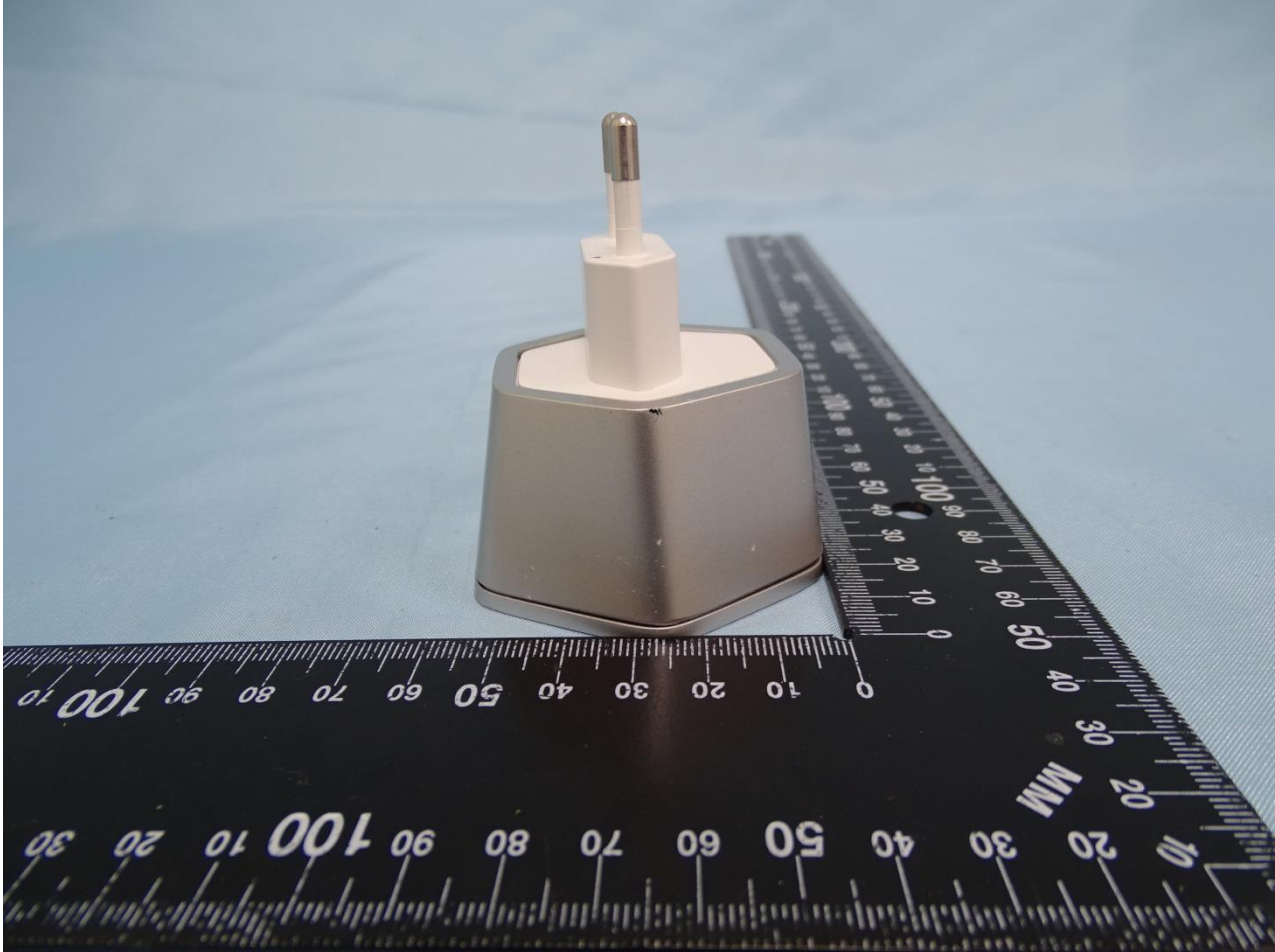

1. External Photograph of EUT

Brand Name: Plume Design Inc / Model Name: A2A

Brand Name: Plume Design Inc / Model Name: A2A

Brand Name: Plume Design Inc / Model Name: A2A

Brand Name: Plume Design Inc / Model Name: A2A