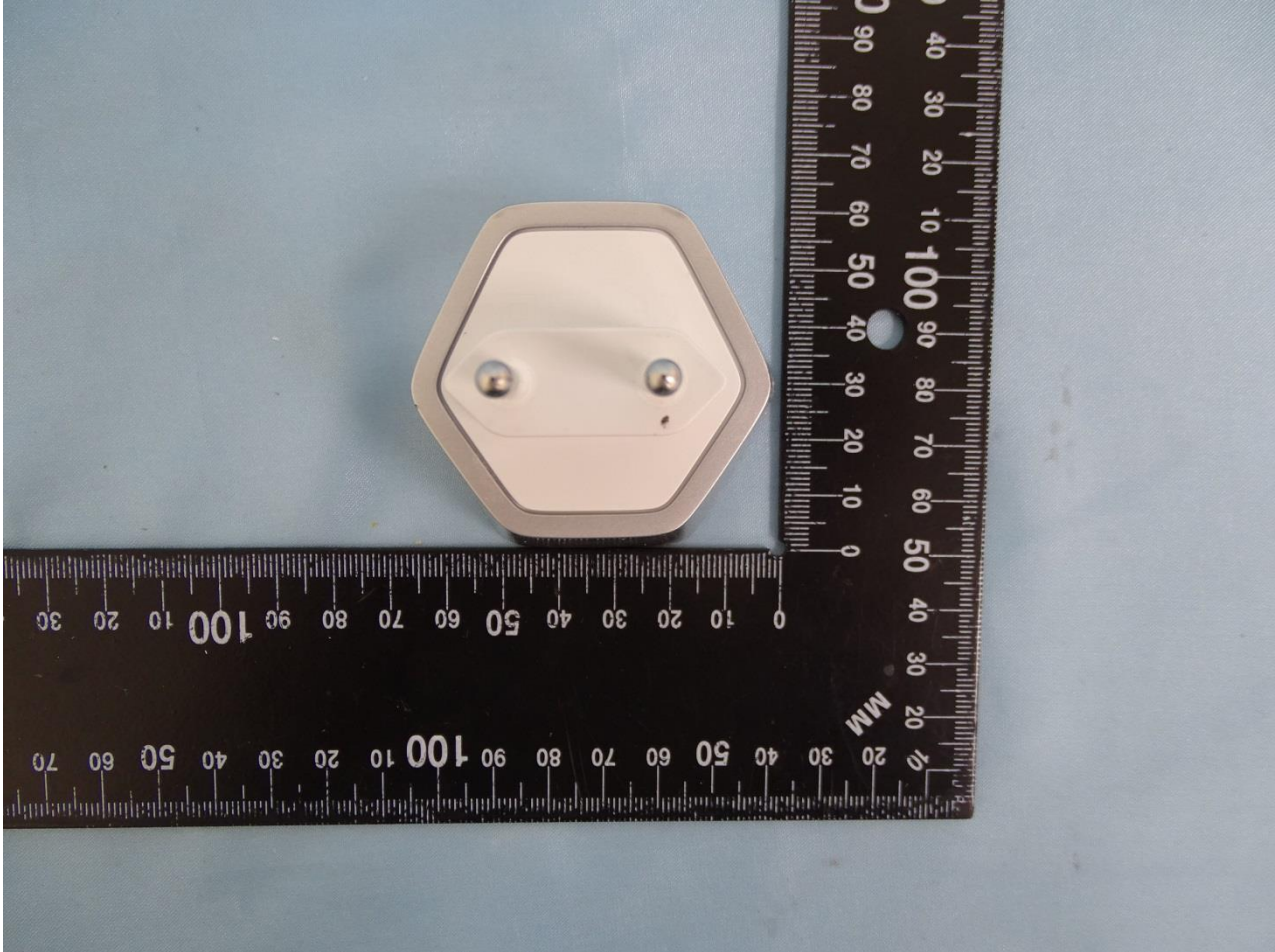

1. External Photograph of EUT

Brand Name: Plume Design Inc / Model Name: A2A

Brand Name: Plume Design Inc / Model Name: A2A

Brand Name: Plume Design Inc / Model Name: A2A

Brand Name: Plume Design Inc / Model Name: A2A

Brand Name: Plume Design Inc / Model Name: A2A

Brand Name: Plume Design Inc / Model Name: A2A

2. Photograph of Accessory

Brand Name: Plume Design Inc / Model Name: A2A

Specification of Accessory		
RJ45 Cable	Brand Name	N/A
	Model Name	N/A