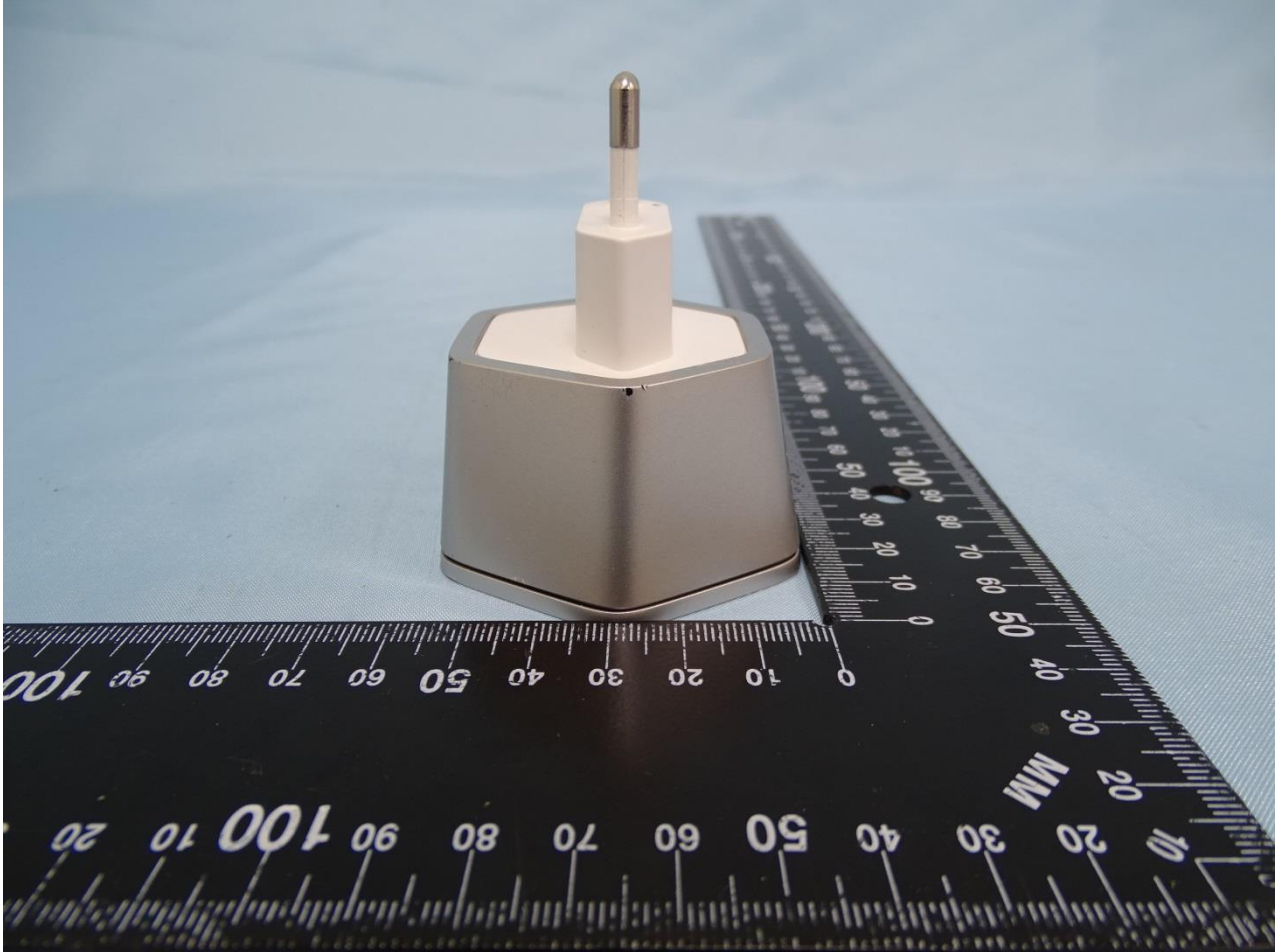

Brand Name: Plume Design Inc / Model Name: A2A

Brand Name: Plume Design Inc / Model Name: A2A

2. Photograph of Accessory

Brand Name: Plume Design Inc / Model Name: A2A

Specification of Accessory		
RJ45 Cable	Brand Name	N/A
	Model Name	N/A