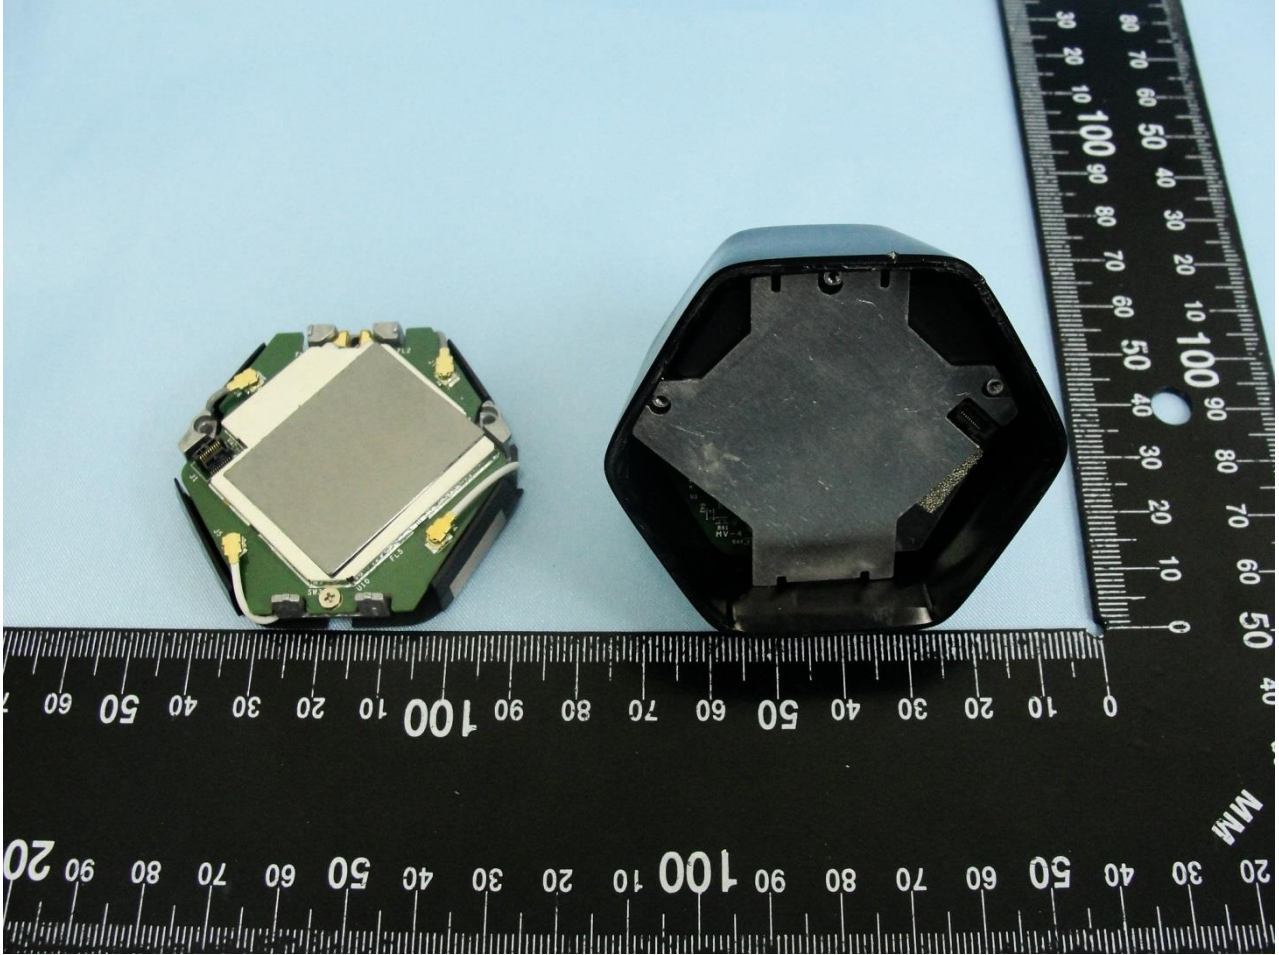

3. Internal Photograph of EUT

Brand Name: Plume Design Inc / Model Name: A1A / Marketing Name: Plume Adaptive WiFi

Brand Name: Plume Design Inc / Model Name: A1A / Marketing Name: Plume Adaptive WiFi

Brand Name: Plume Design Inc / Model Name: A1A / Marketing Name: Plume Adaptive WiFi