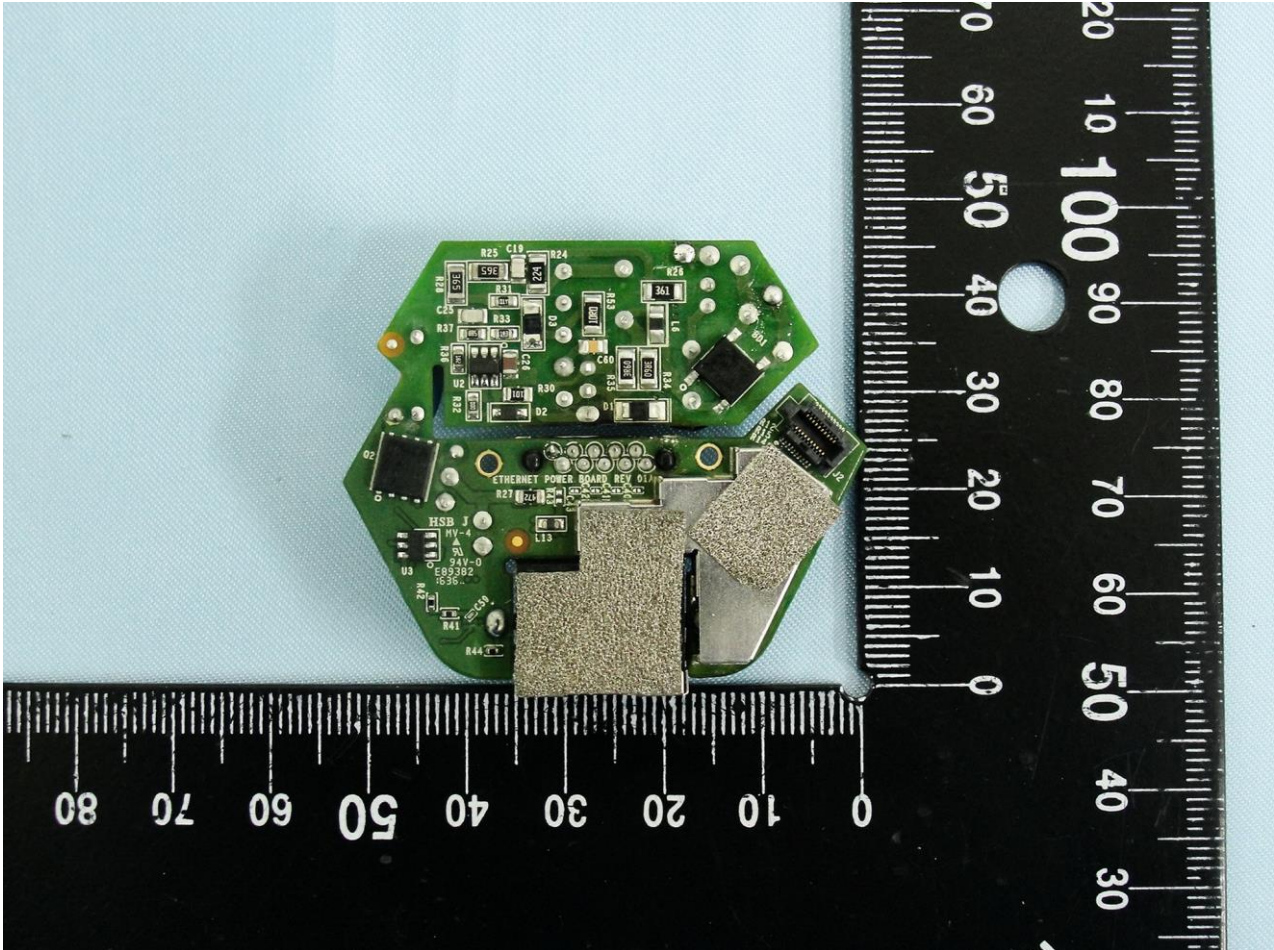

Brand Name: Plume Design Inc / Model Name: A1A / Marketing Name: Plume Adaptive WiFi