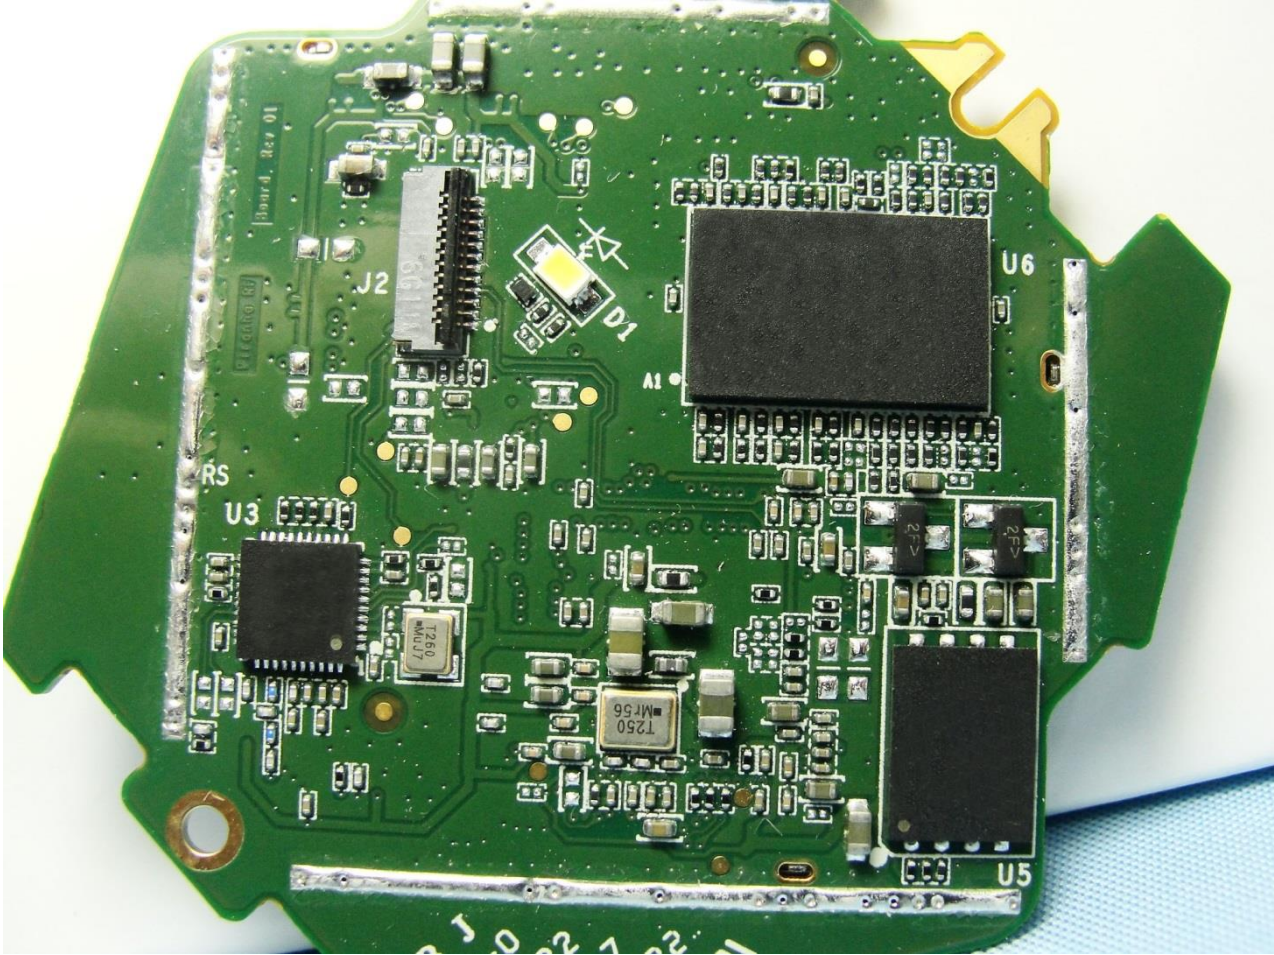

Brand Name: Plume Design Inc / Model Name: A1A / Marketing Name: Plume Adaptive WiFi