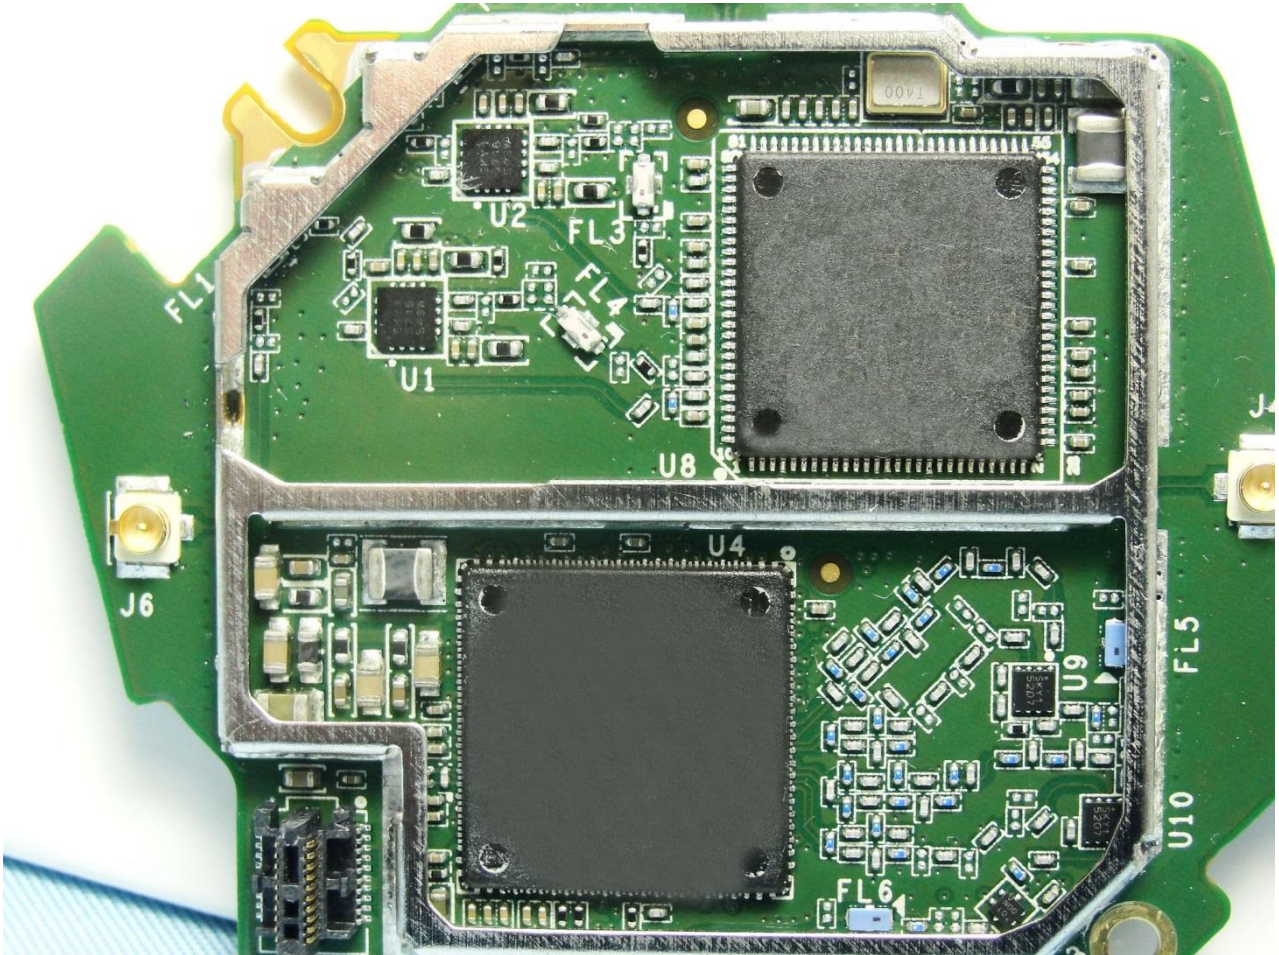

Brand Name: Plume Design Inc / Model Name: A1A / Marketing Name: Plume Adaptive WiFi