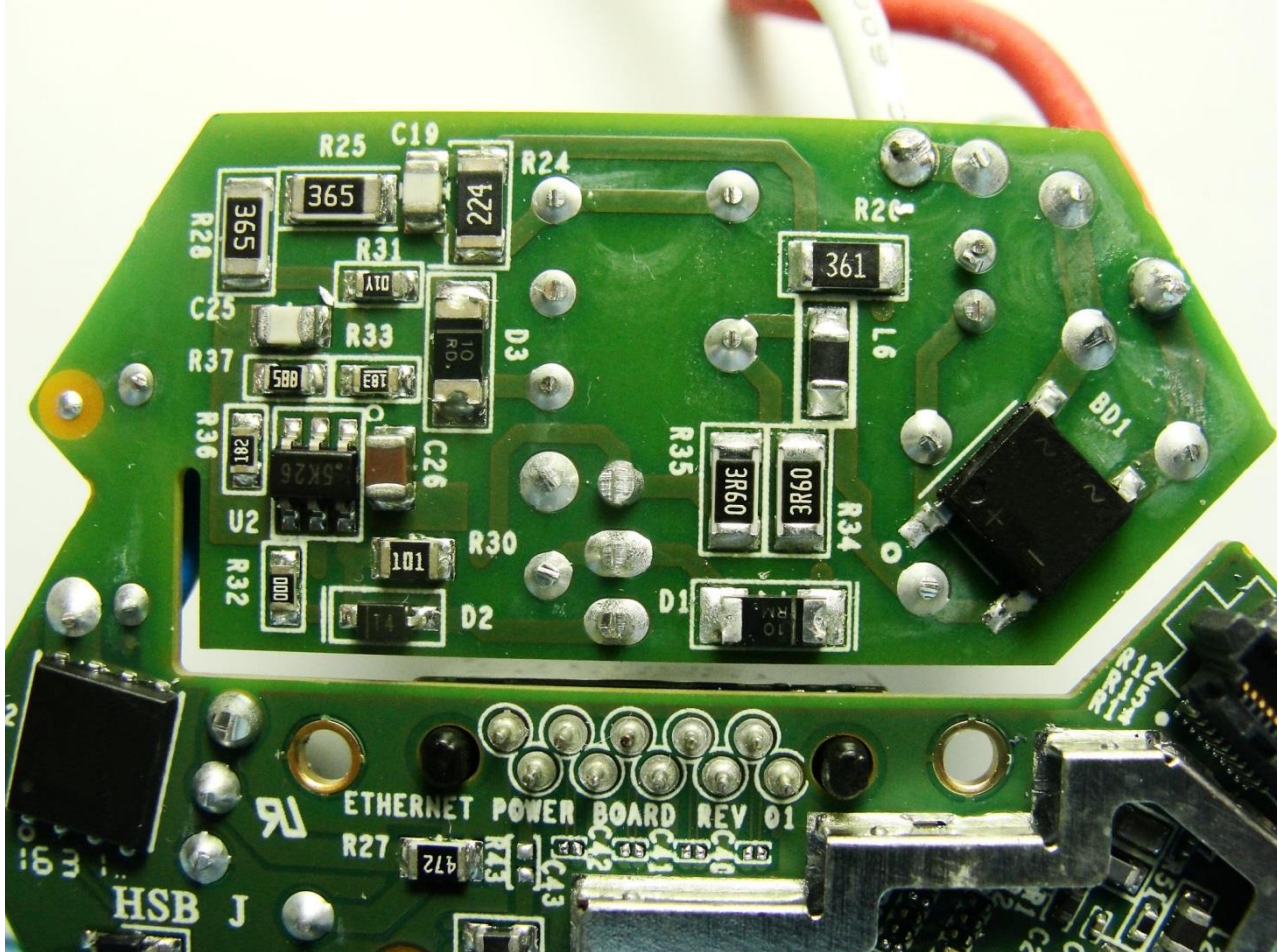

Brand Name: Plume Design Inc / Model Name: A1A / Marketing Name: Plume Adaptive WiFi