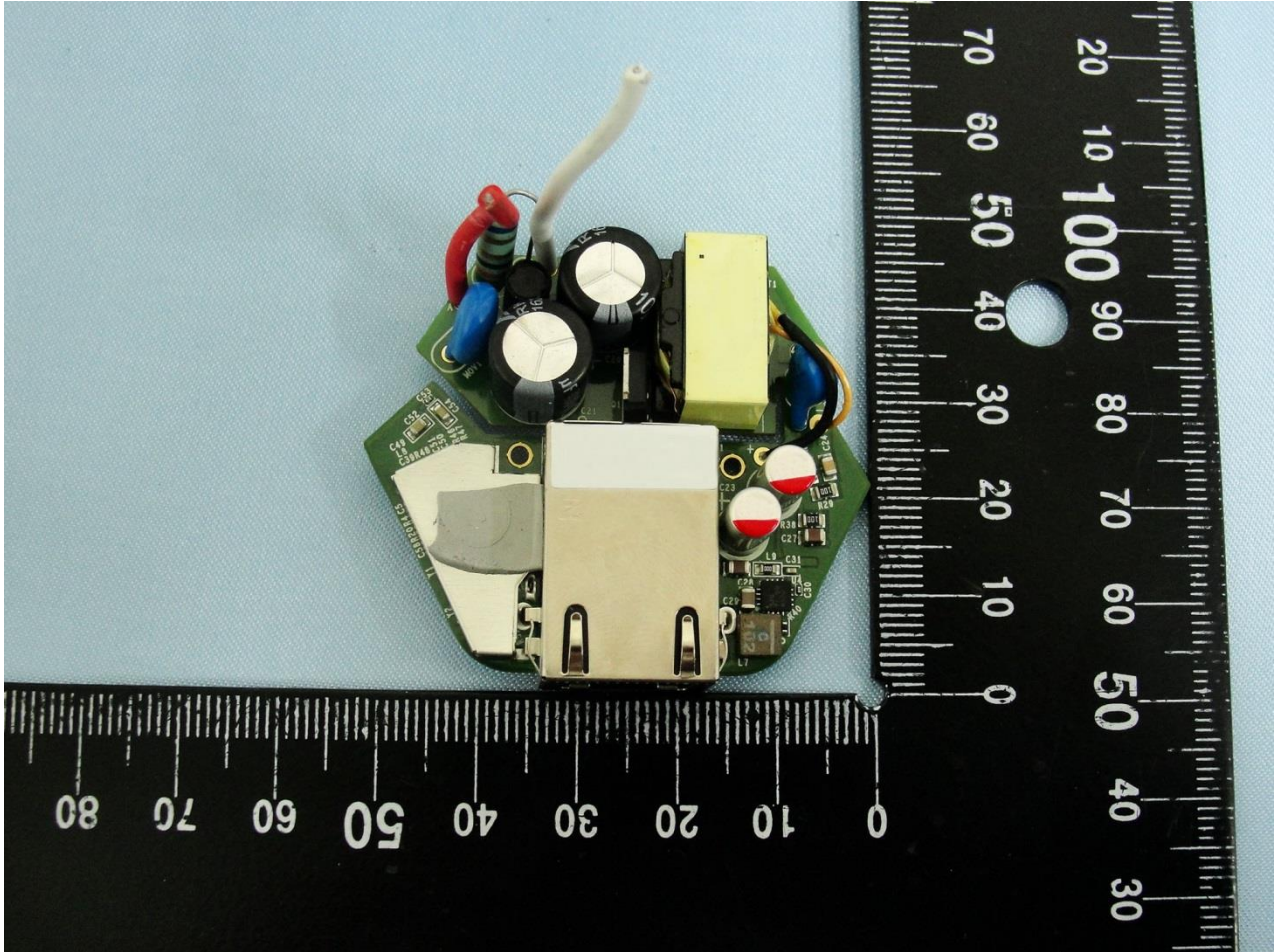

Brand Name: Plume Design Inc / Model Name: A1A / Marketing Name: Plume Adaptive WiFi