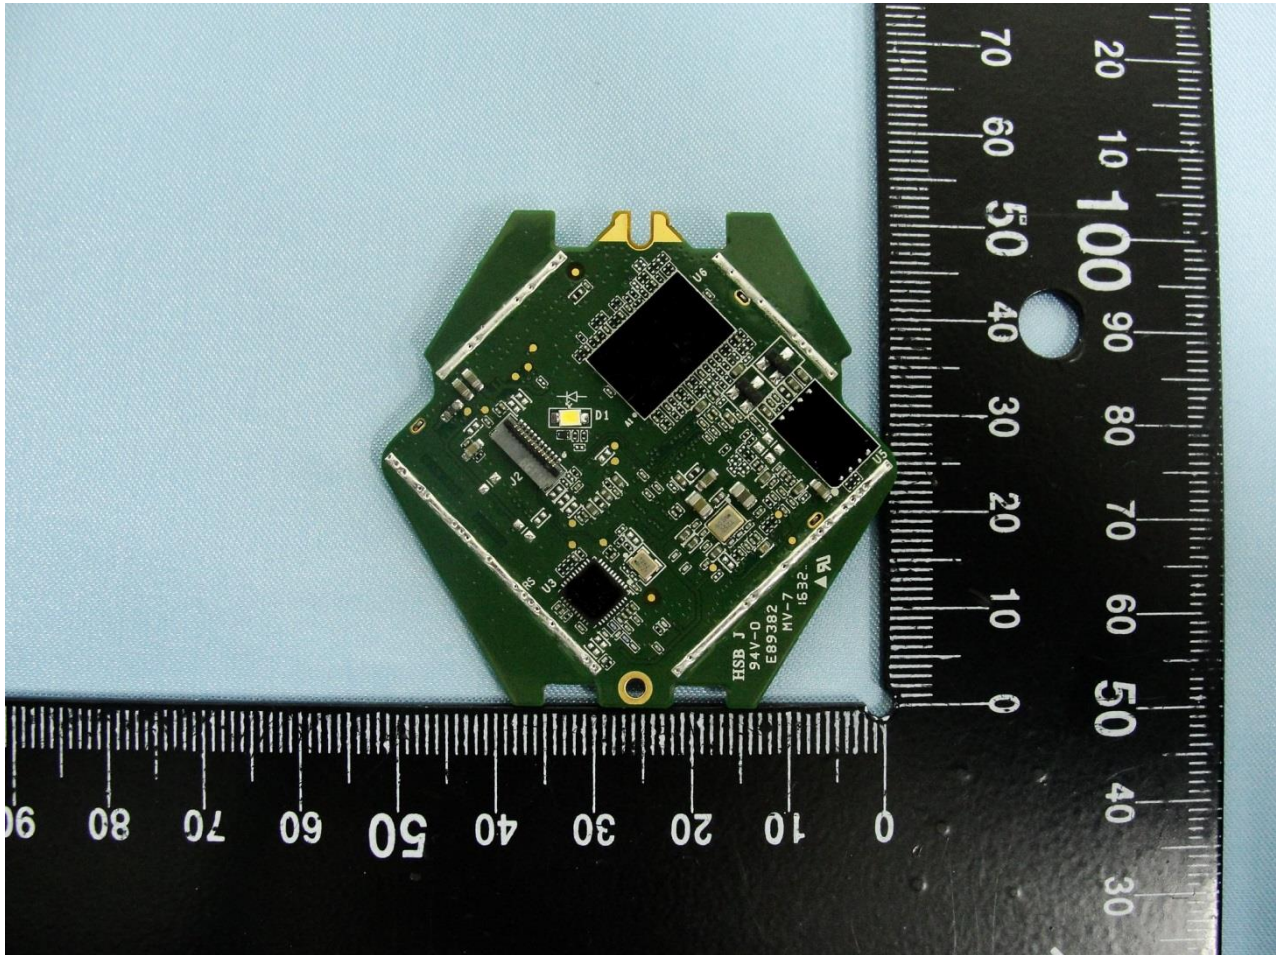

3. Internal Photograph of EUT

Brand Name: Plume Design Inc / Model Name: A1A / Marketing Name: Plume Adaptive WiFi

Brand Name: Plume Design Inc / Model Name: A1A / Marketing Name: Plume Adaptive WiFi

Brand Name: Plume Design Inc / Model Name: A1A / Marketing Name: Plume Adaptive WiFi