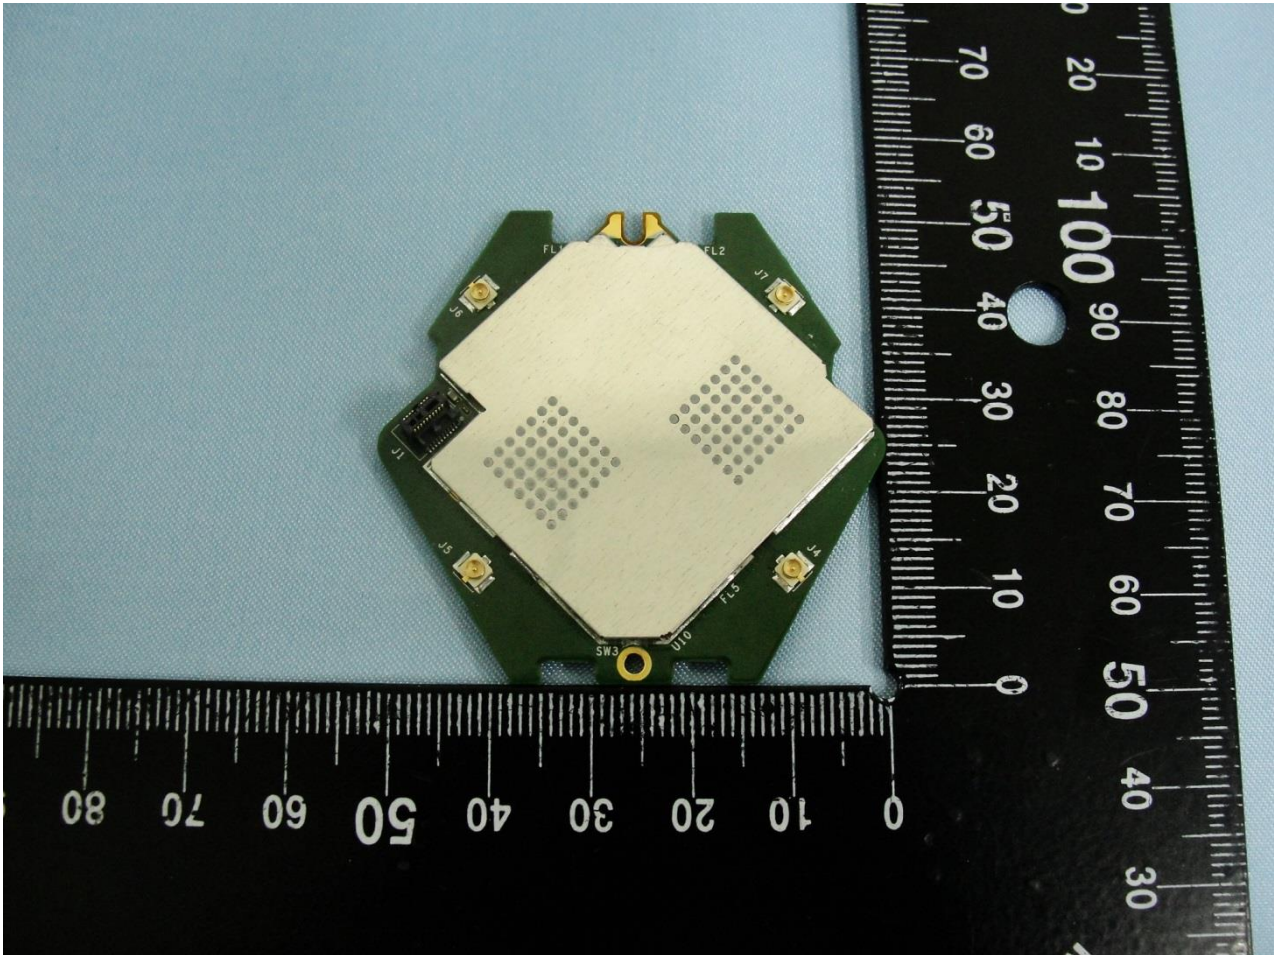

Brand Name: Plume Design Inc / Model Name: A1A / Marketing Name: Plume Adaptive WiFi