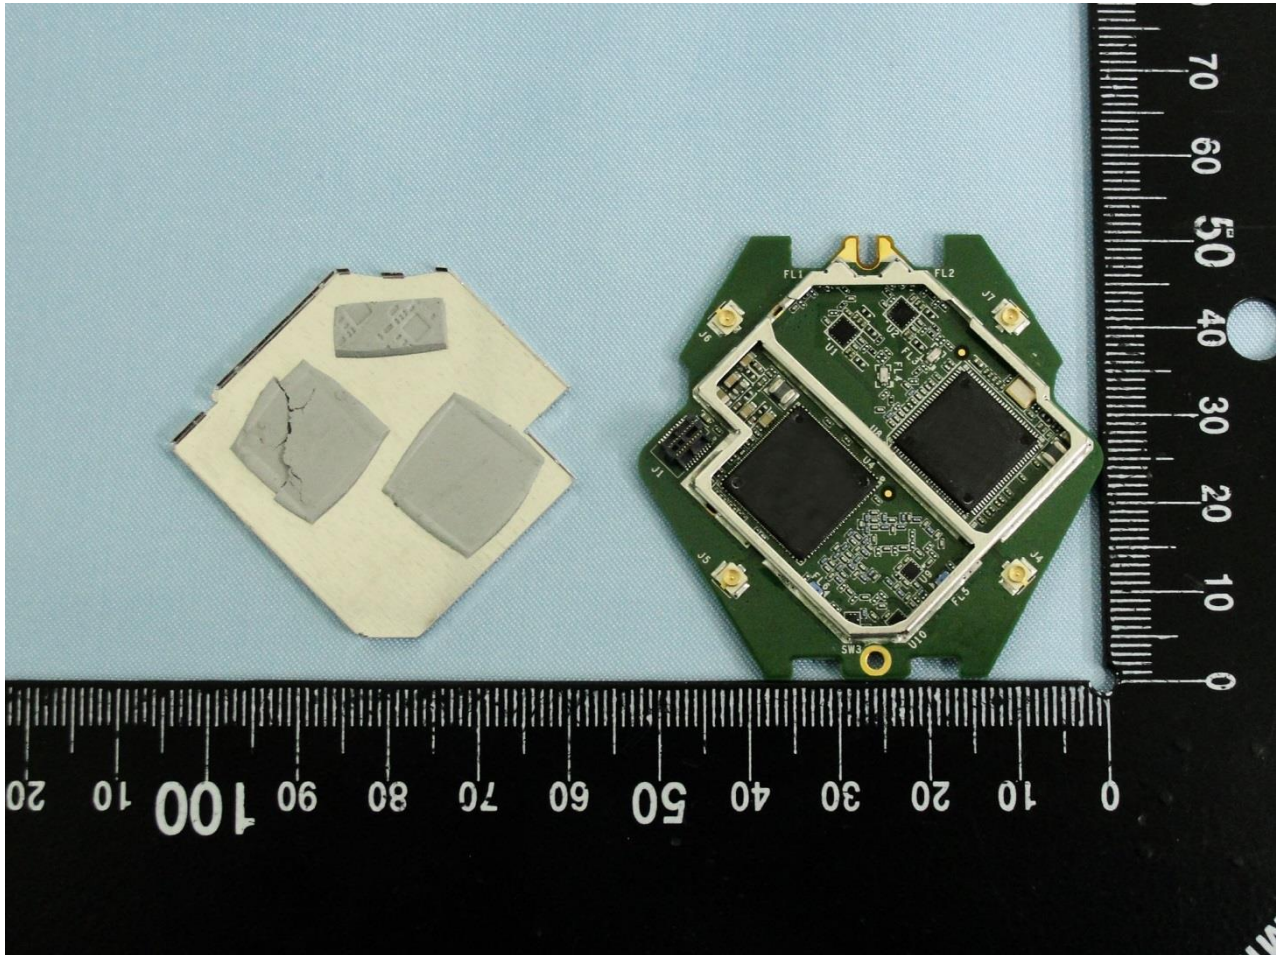

Brand Name: Plume Design Inc / Model Name: A1A / Marketing Name: Plume Adaptive WiFi