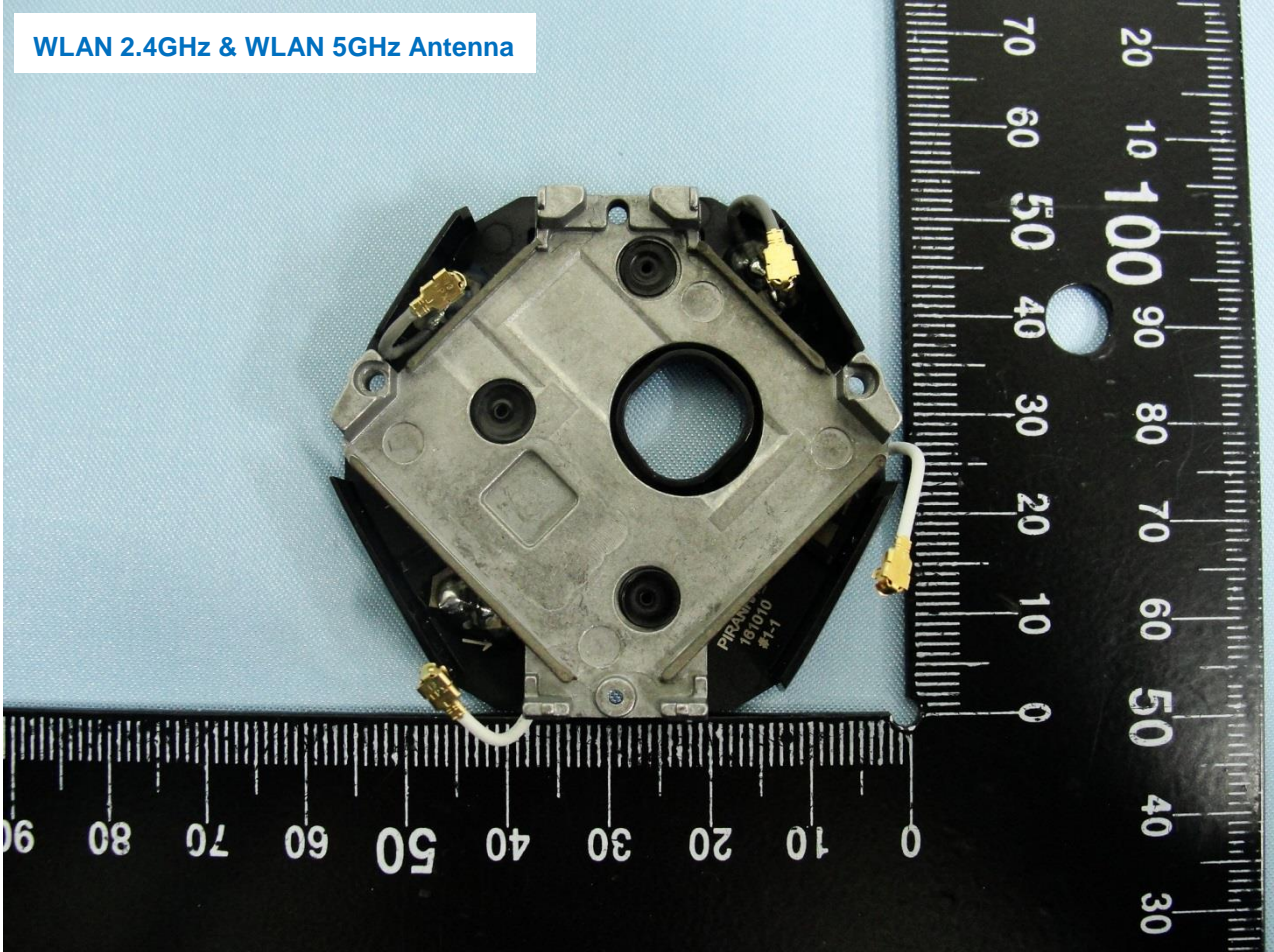

Brand Name: Plume Design Inc / Model Name: A1A / Marketing Name: Plume Adaptive WiFi

WLAN 2.4GHz & WLAN 5GHz Antenna