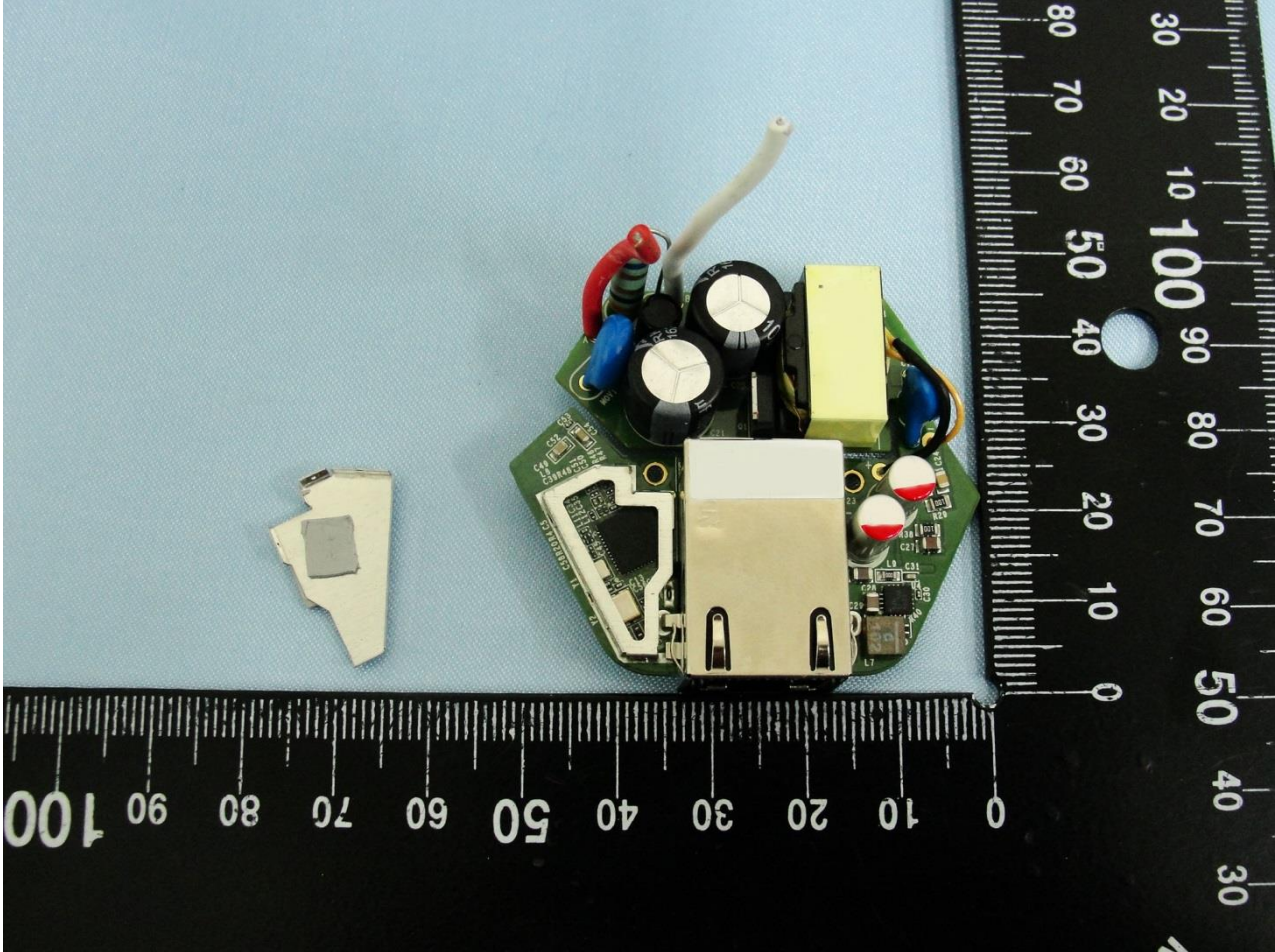

Brand Name: Plume Design Inc / Model Name: A1A / Marketing Name: Plume Adaptive WiFi