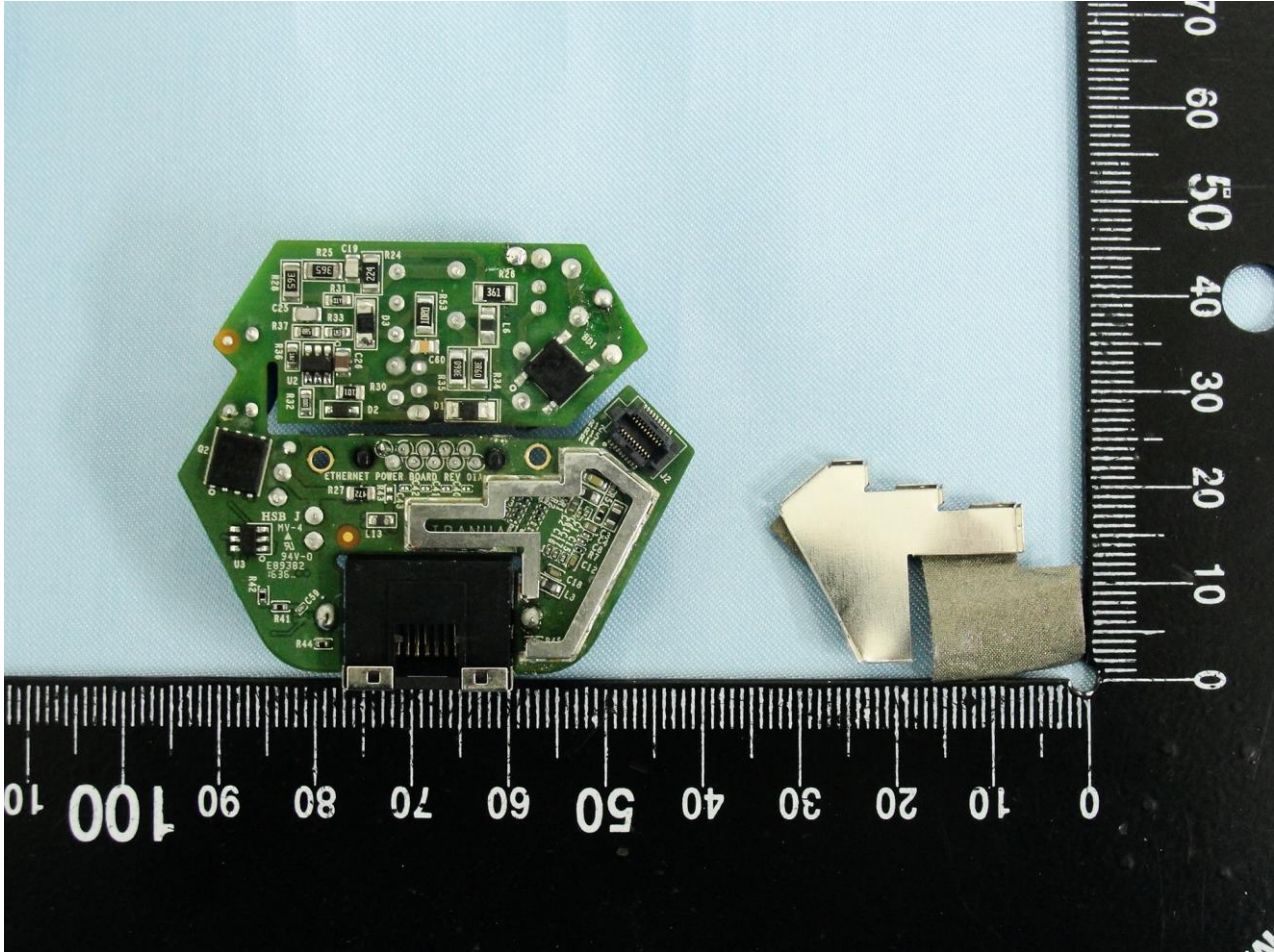

Brand Name: Plume Design Inc / Model Name: A1A / Marketing Name: Plume Adaptive WiFi