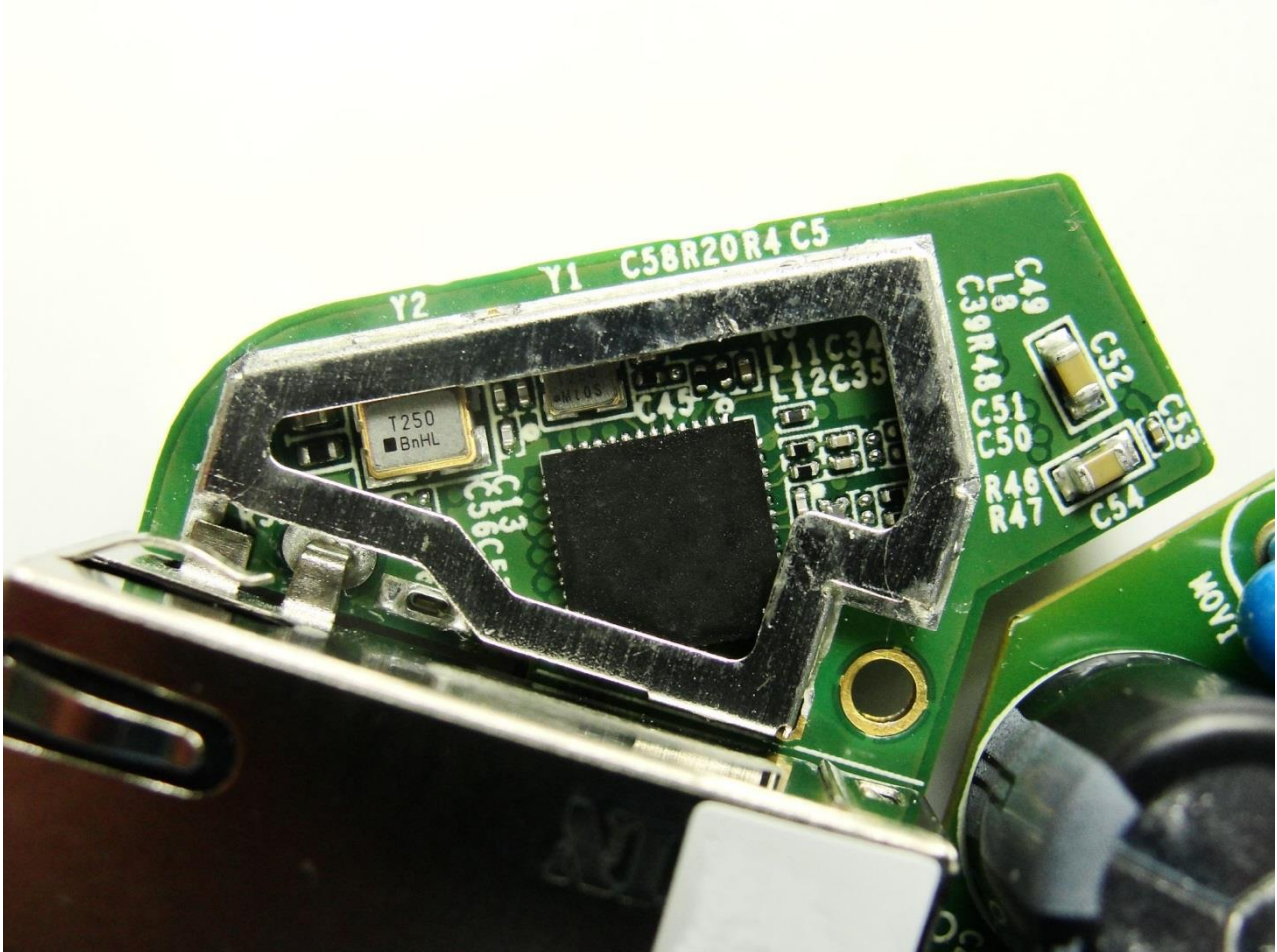

Brand Name: Plume Design Inc / Model Name: A1A / Marketing Name: Plume Adaptive WiFi