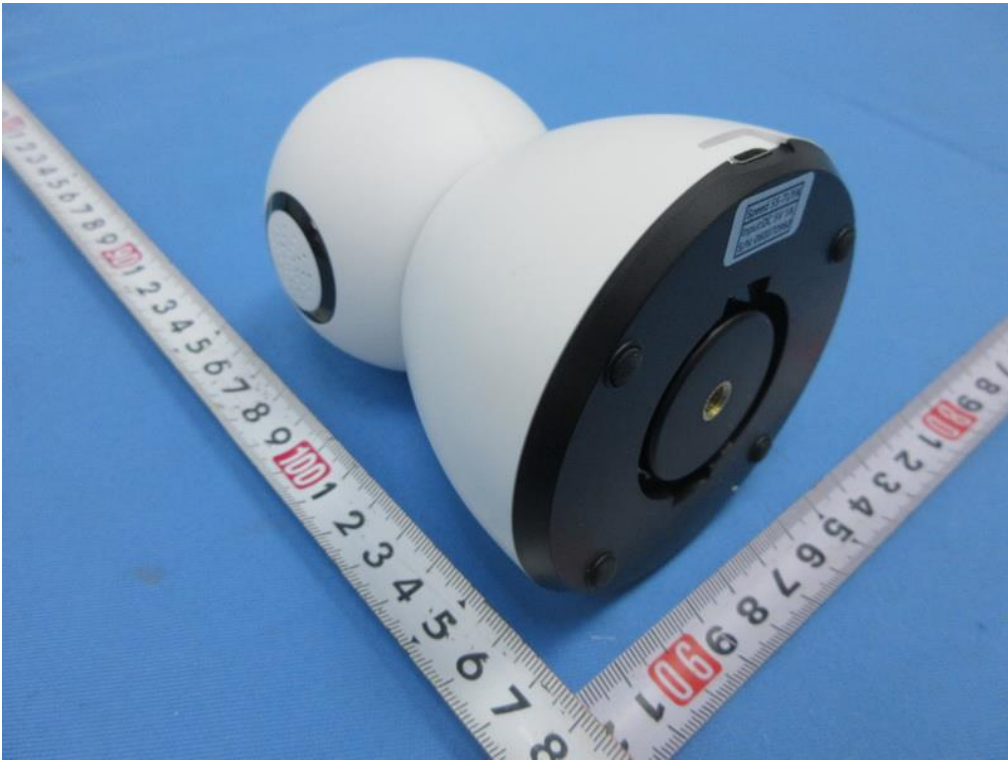

ATTACHMENT

PHOTOGRAPHS OF EUT

Adapter: TPA-46B050100UU

Adapter: TPA-46B050100UU

Adapter: GTA92-0501000US

Adapter: GTA92-0501000US