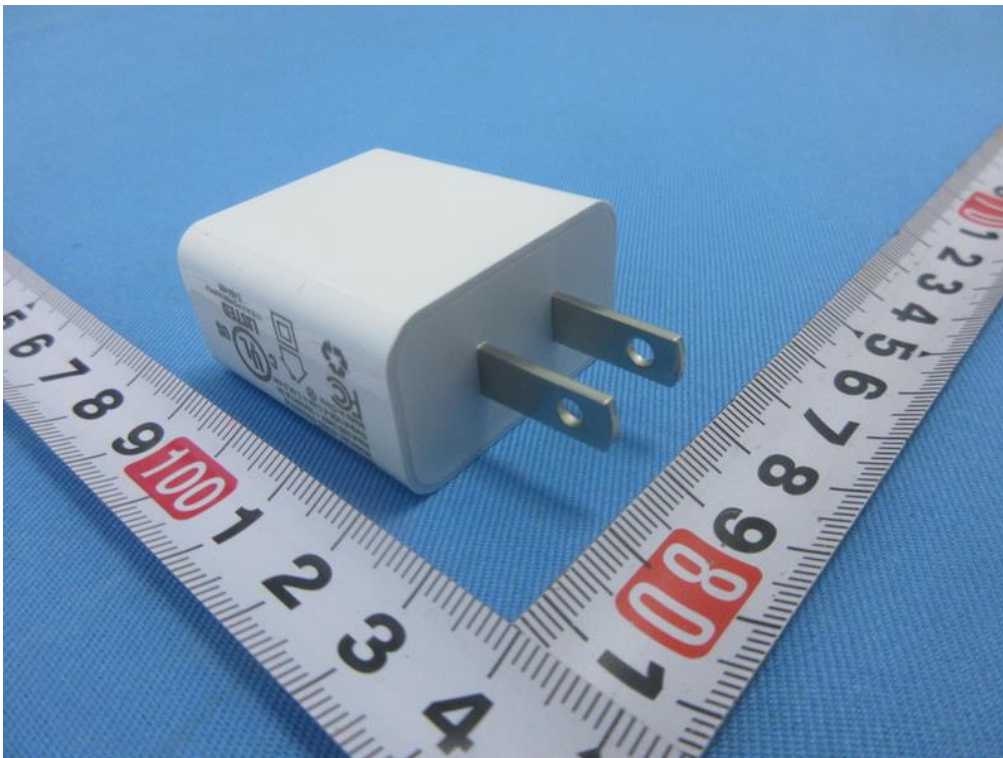

ATTACHMENT

PHOTOGRAPHS OF EUT

Adapter: GTA92-0501000US

Adapter: TPA-46B050100UU