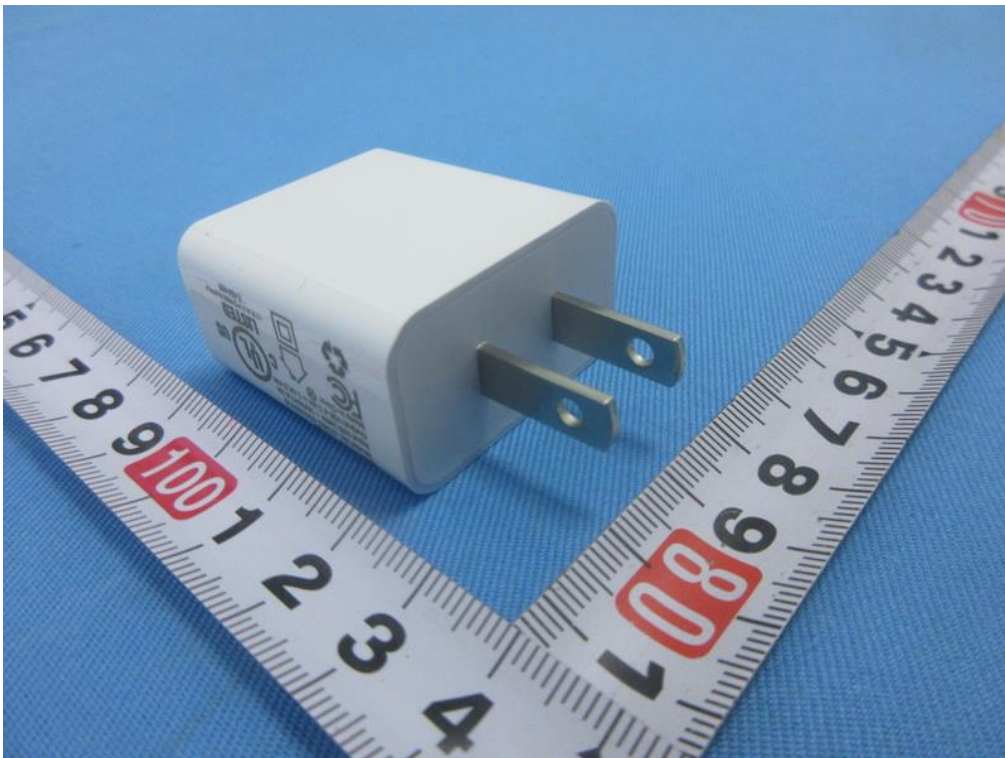

ATTACHMENT

PHOTOGRAPHS OF EUT

Adapter: GTA92-0501000US

Adapter: TPA-46B050100UU