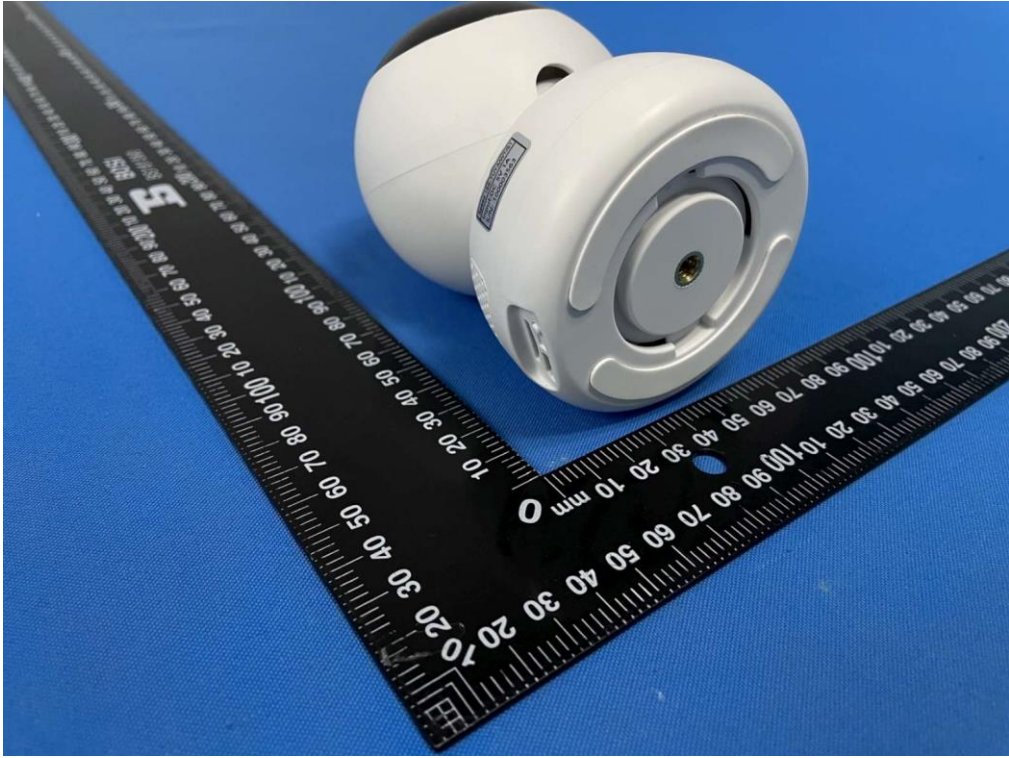

ATTACHMENT

PHOTOGRAPHS OF EUT

Adapter: GTA92-0501000US

Adapter: TPA-46B050100UU