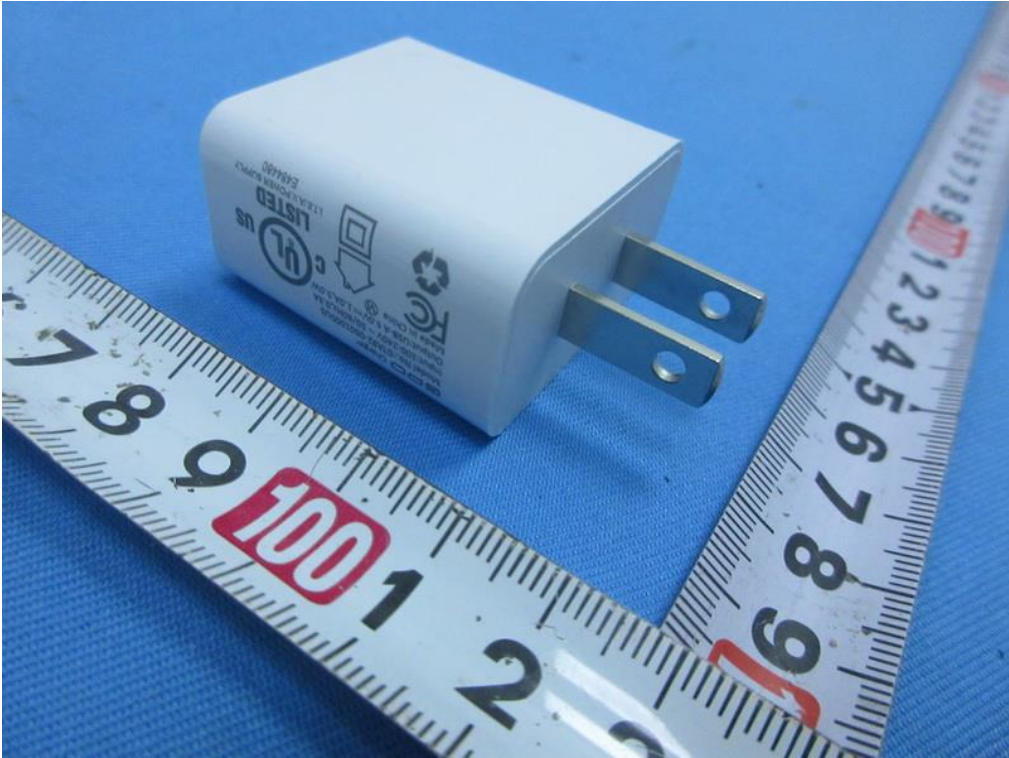

ATTACHMENT

PHOTOGRAPHS OF EUT

Adapter: GTA92-0501000US

Adapter: GTA92-0501000US

Adapter: TPA-46B050100UU

Adapter: TPA-46B050100UU