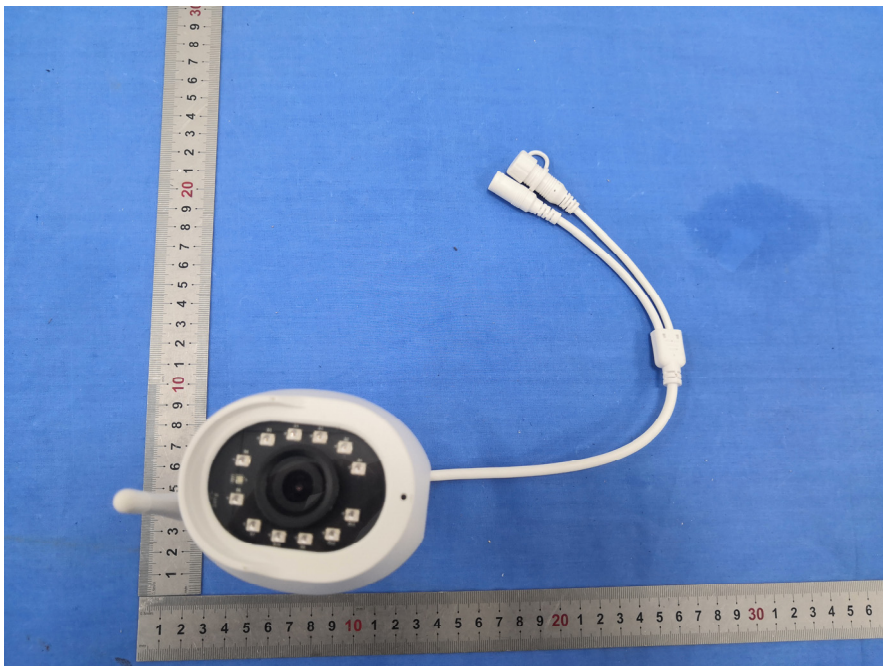

## EXHIBIT A - EUT EXTERNAL PHOTOGRAPHS

---

AC/DC ADAPTOR <sup>www</sup>  
Model: DCT12W120100US-A0  
Input: 100-240V~  
50/60Hz 0.3A max.   
Output: 12.0V  1.0A   
Made in China

     
LISTED  
I.T.E.I.A.V. POWER SUPPLY  
E502838   
Zhuzhou Dechen Electronic Technology Co., Ltd.  
XXXXXX