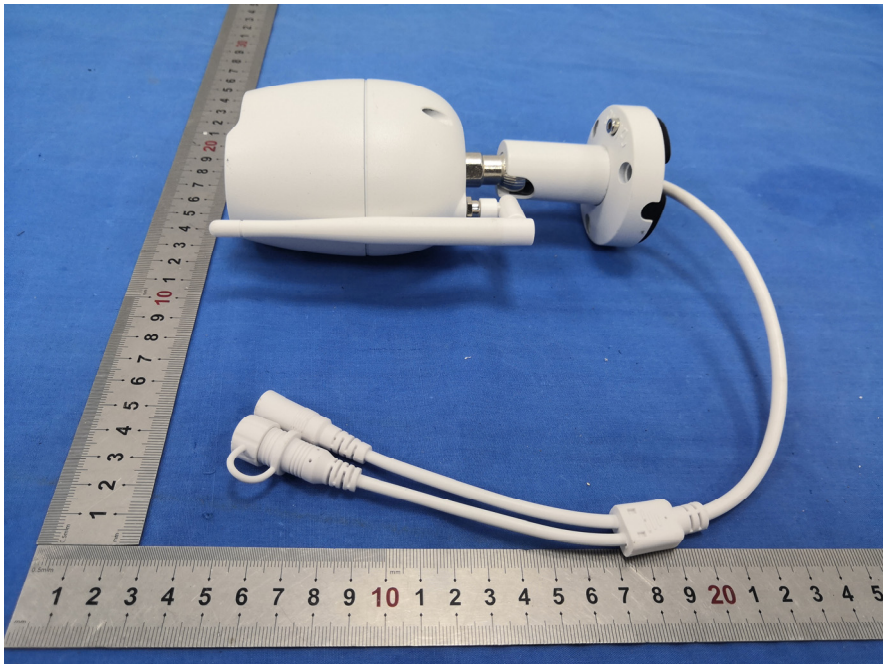

## EXHIBIT A - EUT EXTERNAL PHOTOGRAPHS

---

AC/DC ADAPTOR <sup>www</sup>  
Model: DCT12W120100US-A0  
Input: 100-240V~  
50/60Hz 0.3A max.   
Output: 12.0V  1.0A   
Made in China

     
LISTED  
I.T.E.I.A.V. POWER SUPPLY  
E502838   
Zhuzhou Dechen Electronic Technology Co., Ltd.  
XXXXXX