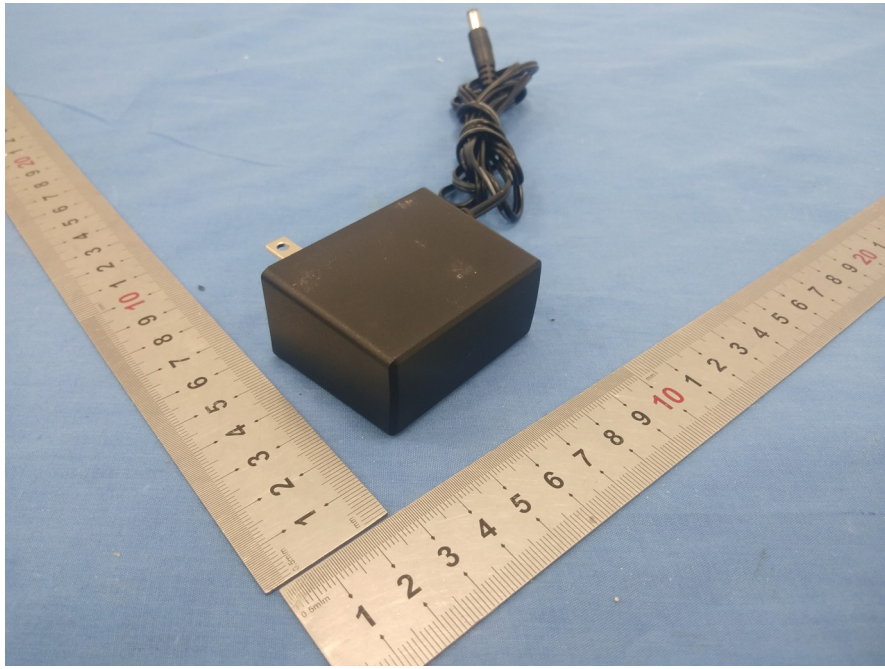

## EXHIBIT A - EUT EXTERNAL PHOTOGRAPHS

---

AC/DC ADAPTOR <sup>www</sup>  
Model: DCT12W120100US-A0  
Input: 100-240V~  
50/60Hz 0.3A max.   
Output: 12.0V  1.0A   
Made in China

     
LISTED  
I.T.E.I.A.V. POWER SUPPLY  
E502838   
Zhuzhou Dechen Electronic Technology Co., Ltd.  
XXXXXX