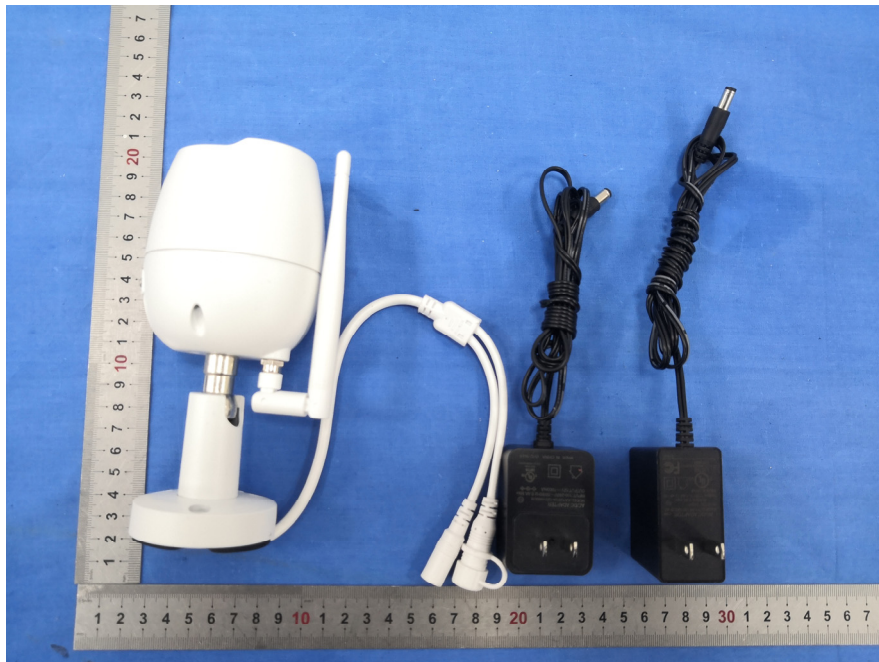

## EXHIBIT A - EUT EXTERNAL PHOTOGRAPHS

---

AC/DC ADAPTOR <sup>www</sup>  
Model: DCT12W120100US-A0  
Input: 100-240V~  
50/60Hz 0.3A max.   
Output: 12.0V  1.0A   
Made in China

     
LISTED  
I.T.E.I.A.V. POWER SUPPLY  
E502838   
Zhuzhou Dechen Electronic Technology Co., Ltd.  
XXXXXX