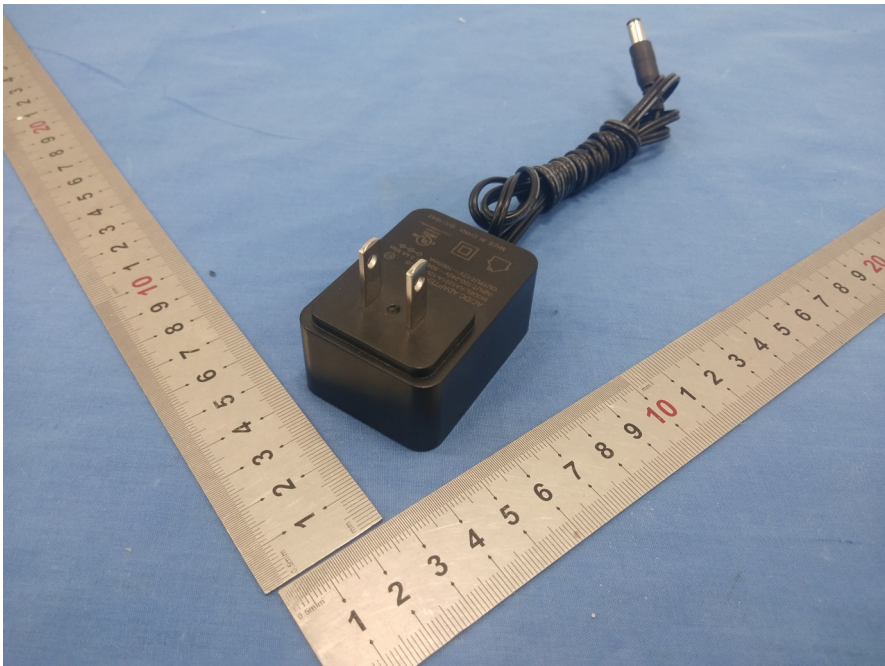

## EXHIBIT A - EUT EXTERNAL PHOTOGRAPHS

---

AC/DC ADAPTOR <sup>www</sup>  
Model: DCT12W120100US-A0  
Input: 100-240V~  
50/60Hz 0.3A max.   
Output: 12.0V  1.0A   
Made in China

     
LISTED  
I.T.E.I.A.V. POWER SUPPLY  
E502838   
Zhuzhou Dechen Electronic Technology Co., Ltd.  
XXXXXX