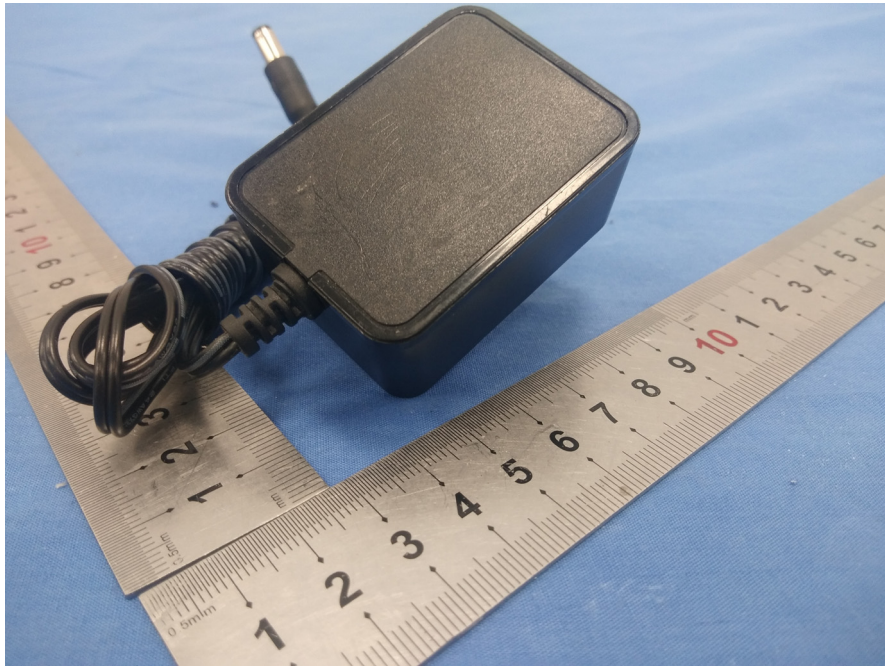

## EXHIBIT A - EUT EXTERNAL PHOTOGRAPHS

---

AC/DC ADAPTOR <sup>www</sup>  
Model: DCT12W120100US-A0  
Input: 100-240V~  
50/60Hz 0.3A max.   
Output: 12.0V  1.0A   
Made in China

     
LISTED  
I.T.E.I.A.V. POWER SUPPLY  
E502838   
Zhuzhou Dechen Electronic Technology Co., Ltd.  
XXXXXX