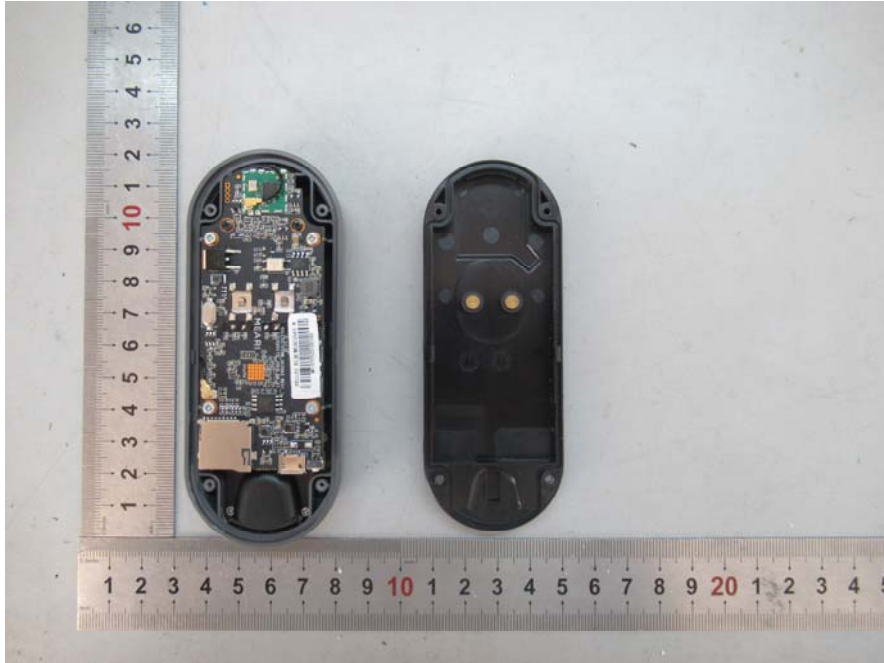

EXHIBIT B - EUT INTERNAL PHOTOGRAPHS

EUT – Cover off View-1

EUT – Cover off View-2

EUT – PCB Top View

EUT – PCB chip-1 View

EUT – PCB Bottom View

EUT –PCB Bottom chip-1 View

EUT – 915MHz Antenna View

EUT – WIFI Antenna View

EUT – Cover off View-3

EUT – PCB-2 Top View

EUT – PCB-2 Bottom View

EUT – PCB-3 Top View

EUT – PCB-3 Bottom View