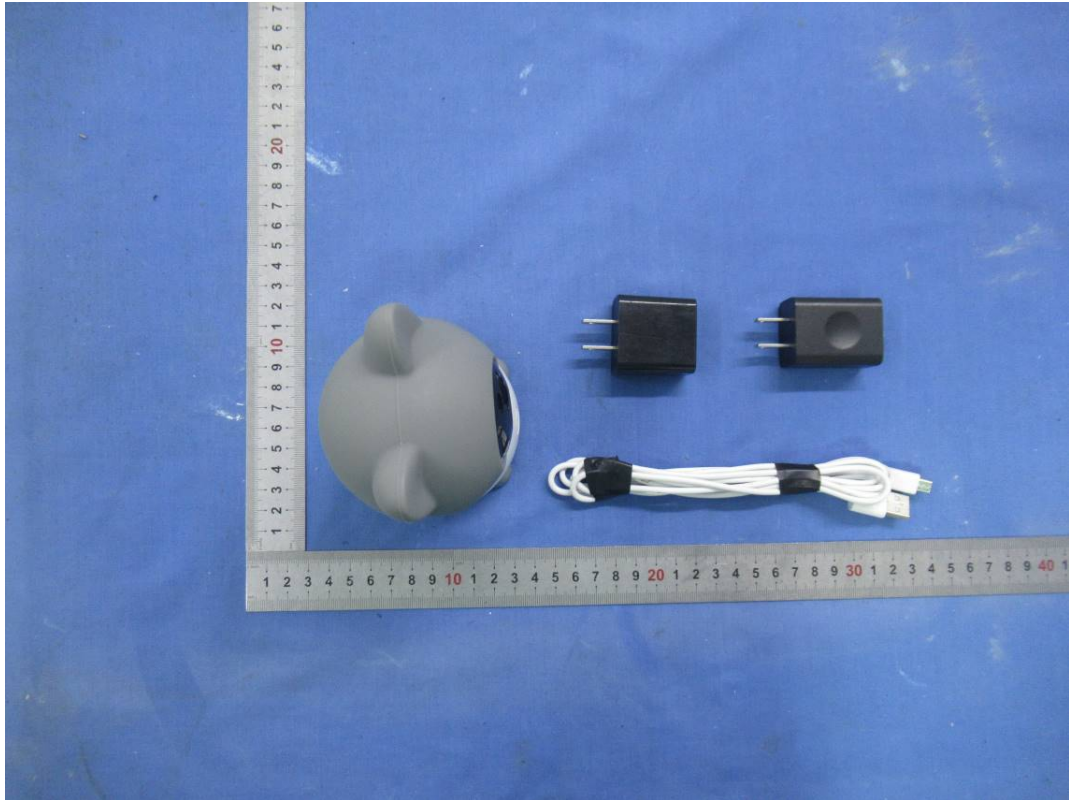

EXHIBIT B - EUT EXTERNAL PHOTOGRAPHS

Adapter #1

Adapter #2

Switching Adapter

Model: TPA-46B050100UU
Input: 100-240V ~ 50/60Hz 0.2A
Output: 5.0V ~ 1000mA

EFFICIENCY LEVEL: VI LPS

SHENZHEN HANYIN ELECTRONICS CO., LTD.
Made in China