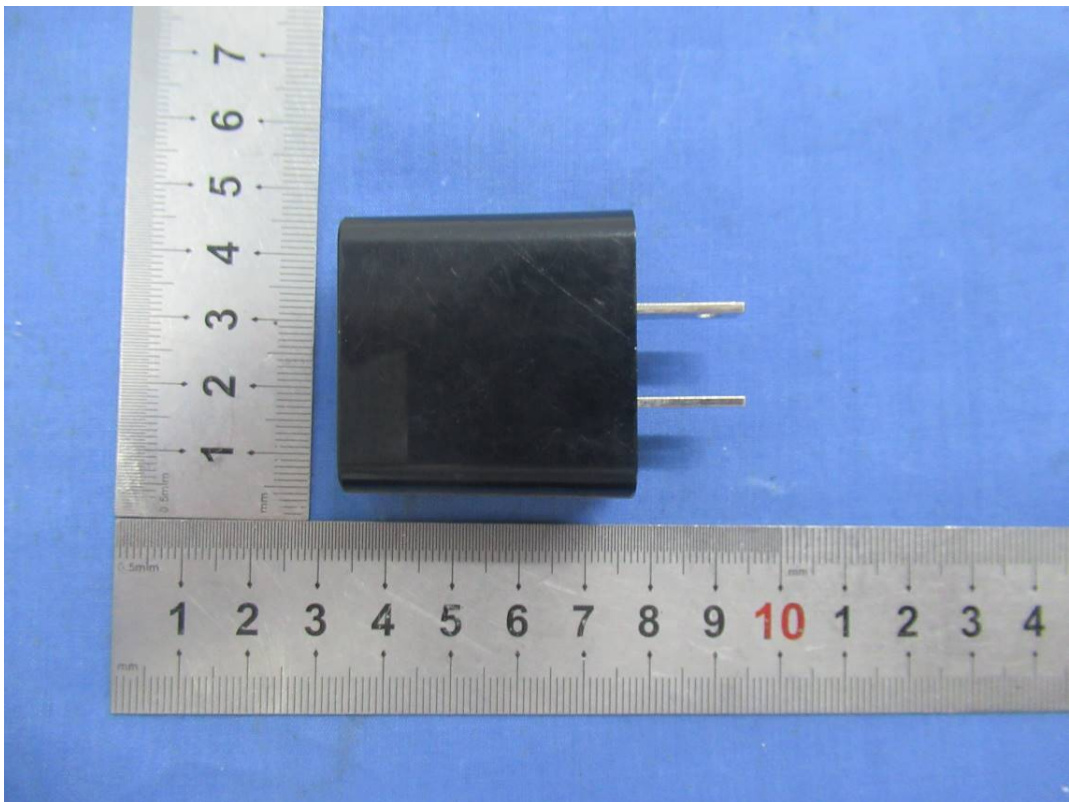

EXHIBIT B - EUT EXTERNAL PHOTOGRAPHS

Adapter #1

Adapter #2

Switching Adapter

Model: TPA-46B050100UU
Input: 100-240V ~ 50/60Hz 0.2A
Output: 5.0V ~ 1000mA

EFFICIENCY LEVEL: VI LPS

SHENZHEN HANYIN ELECTRONICS CO., LTD.
Made in China