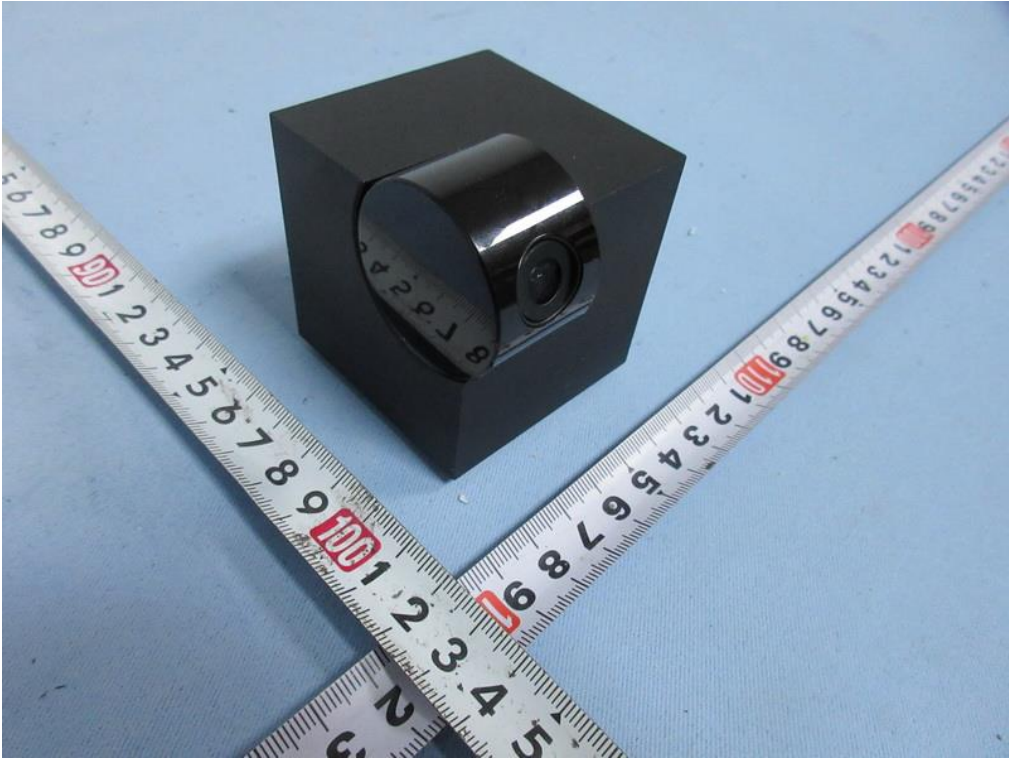

ATTACHMENT

PHOTOGRAPHS OF EUT

Model: TPA-46B050100UU