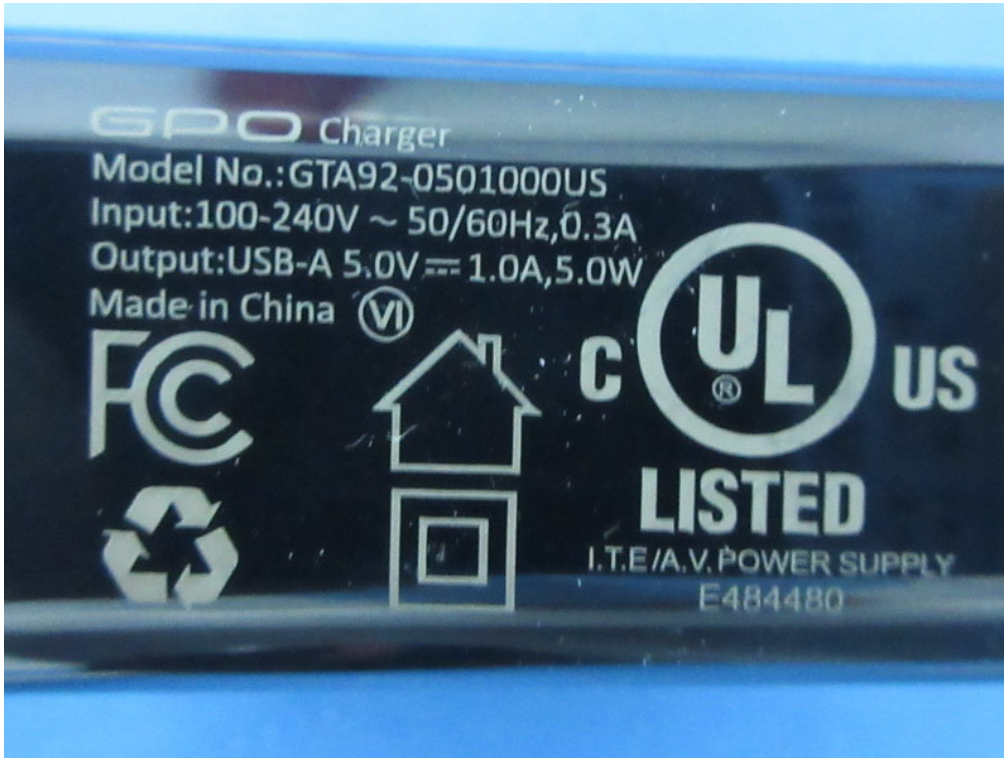

ATTACHMENT

PHOTOGRAPHS OF EUT

Adapter: GTA92-0501000US

Adapter: GTA92-0501000US

Adapter: TPA-46B050100UU

Adapter: TPA-46B050100UU