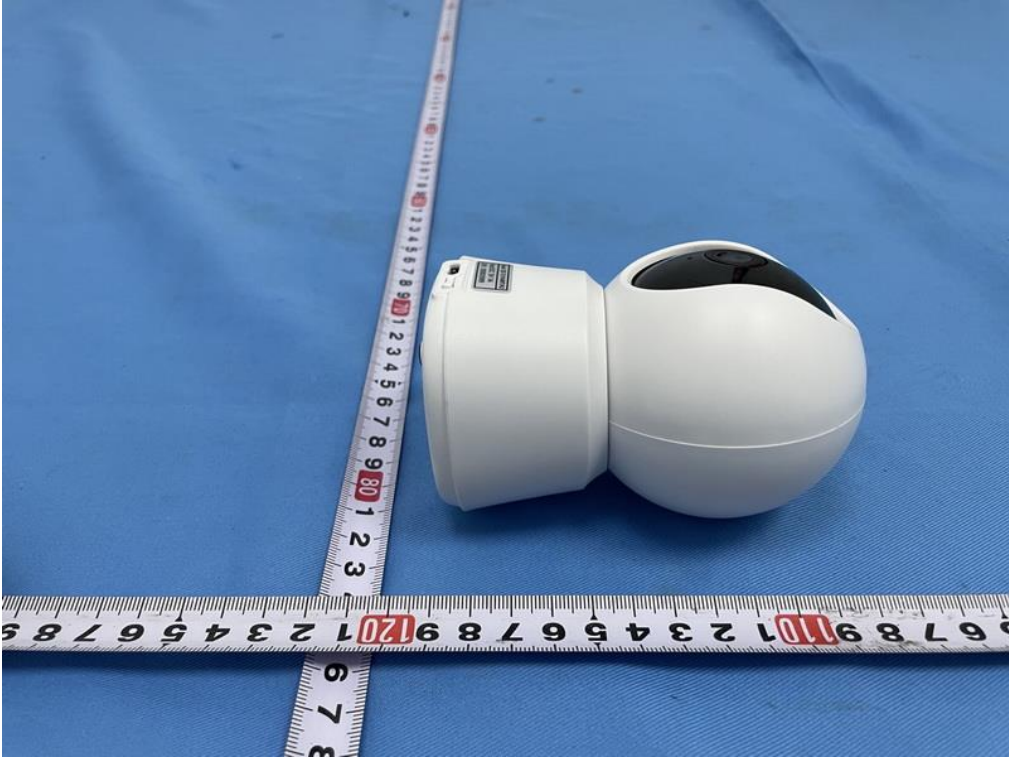

ATTACHMENT

PHOTOGRAPHS OF EUT

Adapter: GTA92-0501000US

Adapter: GTA92-0501000US

Adapter: TPA-46B050100UU

Adapter: TPA-46B050100UU