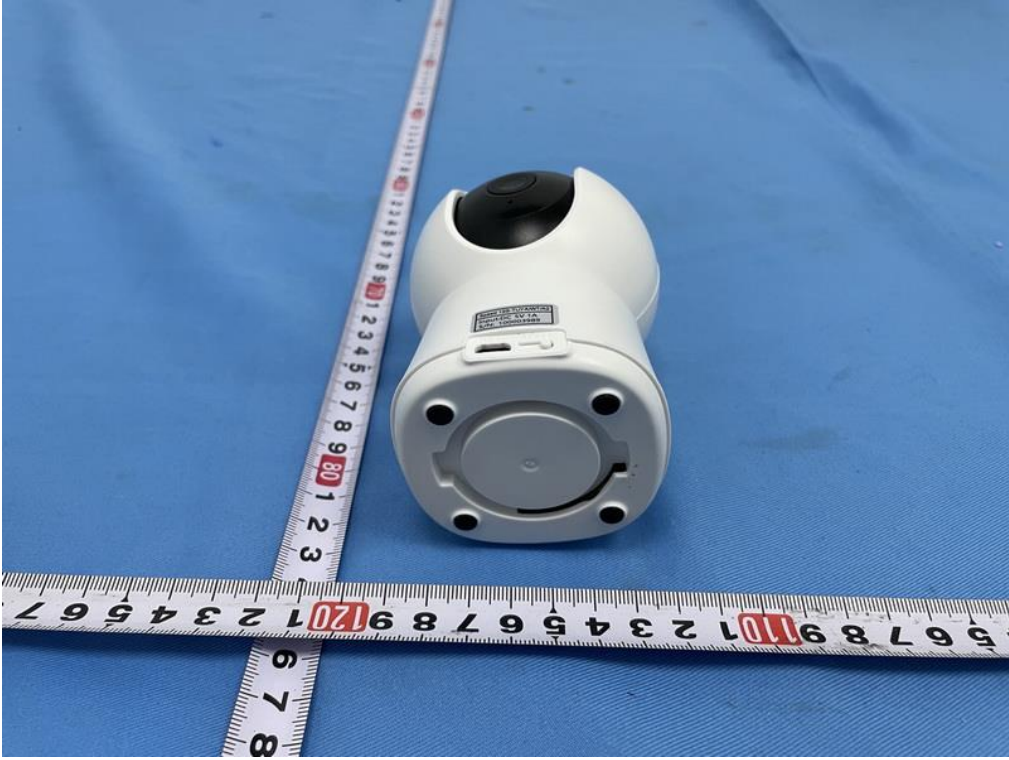

ATTACHMENT

PHOTOGRAPHS OF EUT

Adapter: GTA92-0501000US

Adapter: GTA92-0501000US

Adapter: TPA-46B050100UU

Adapter: TPA-46B050100UU