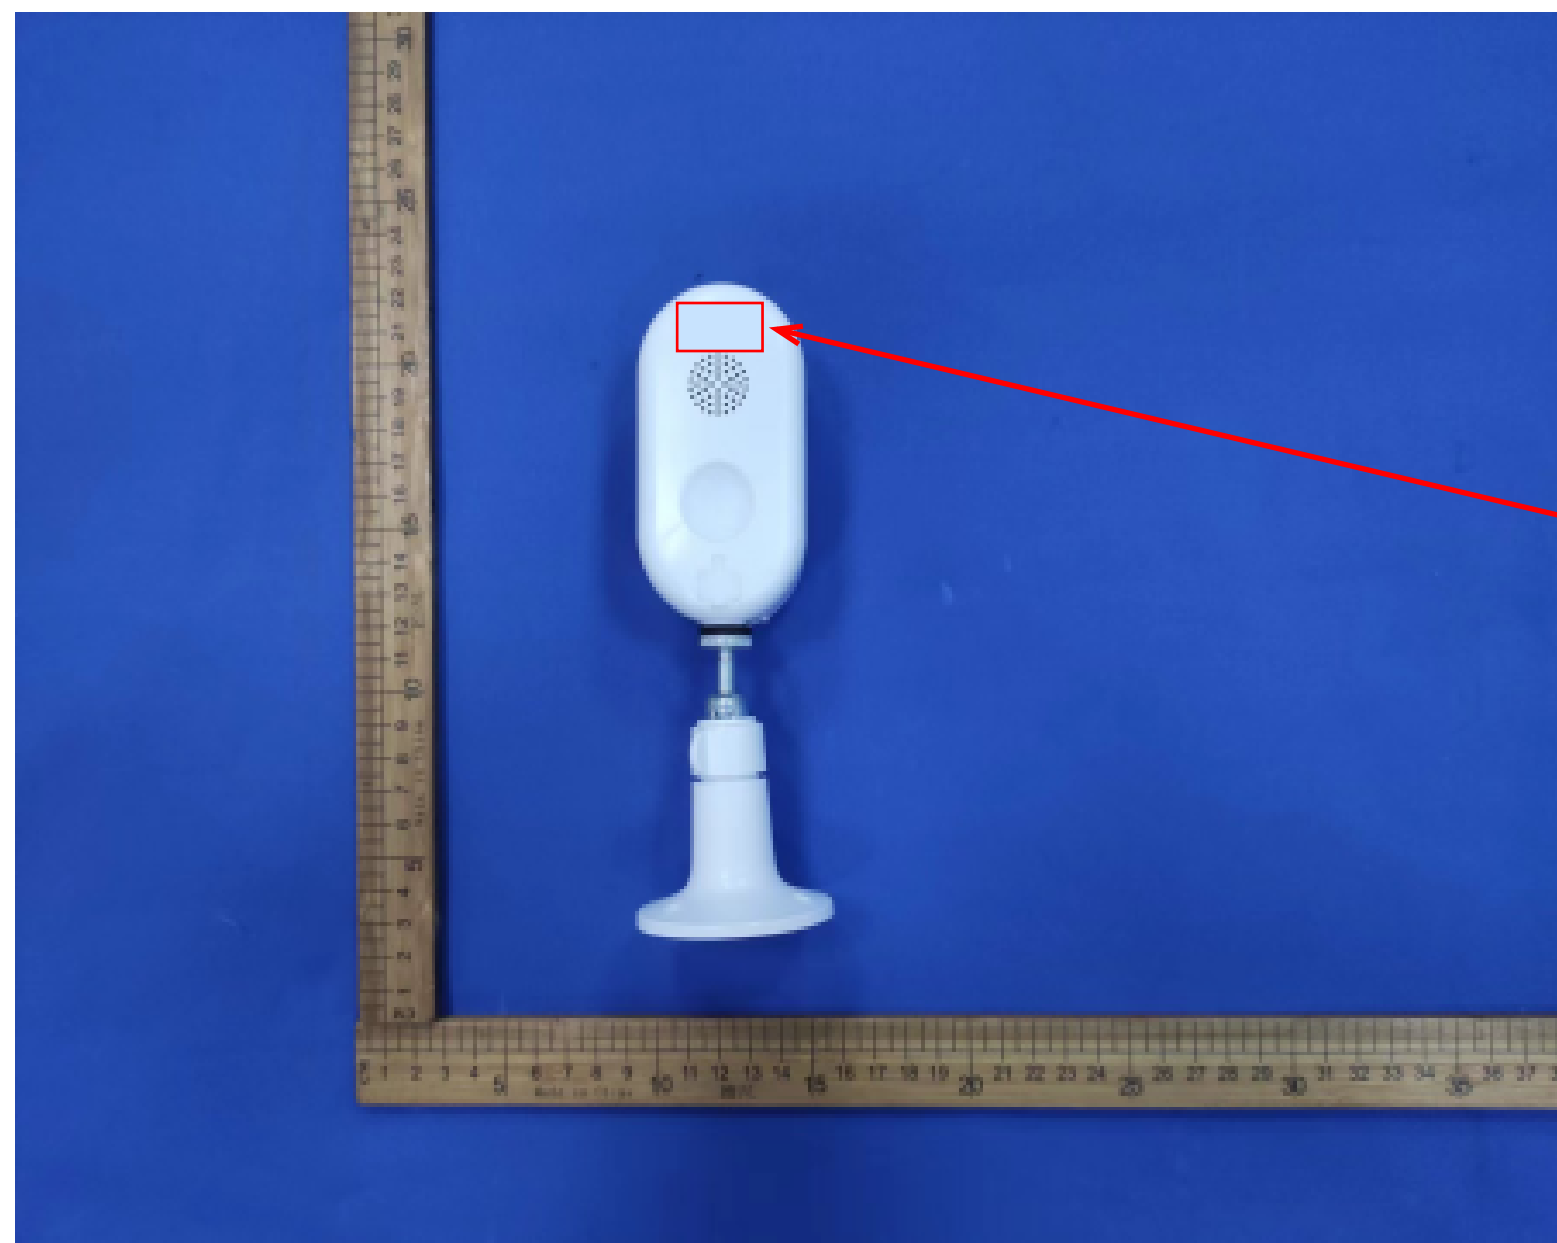

**Model: Snap 8S**

**Power Input: DC 5V/1A**

**SN:XXXXXXXX**

**FCC ID:2AG7C-SNAP8G**

Hangzhou Meari Technology Co., Ltd.

4F of Building 1 and 2-4F of Building 2, No. 91 Chutian Road,

Xixing Street, Binjiang District, Hangzhou, Zhejiang, China

Label

Label position