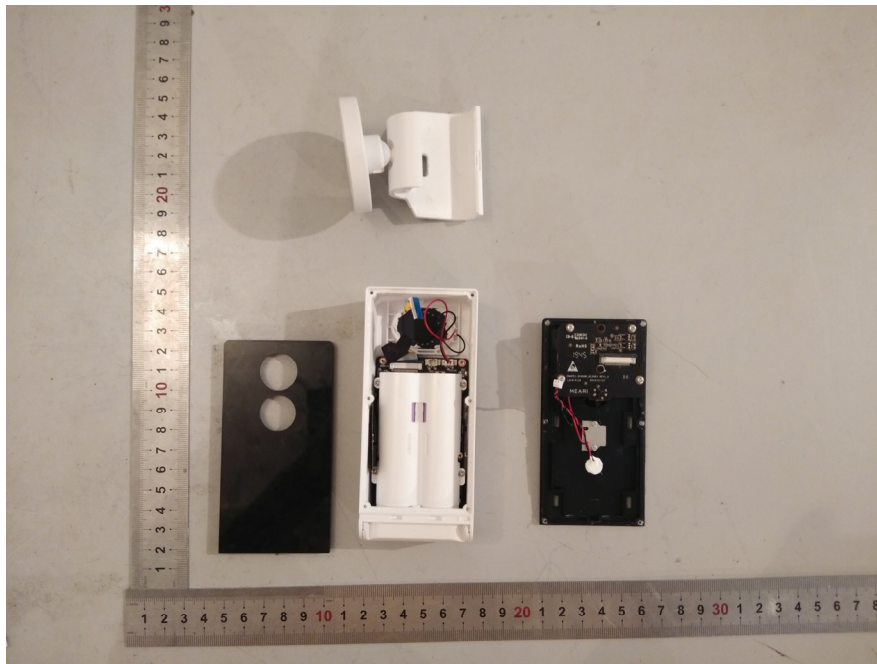

EXHIBIT B - EUT INTERNAL PHOTOGRAPHS

CMICR18650F9 YCDK
3.6V 3350mAh 9L