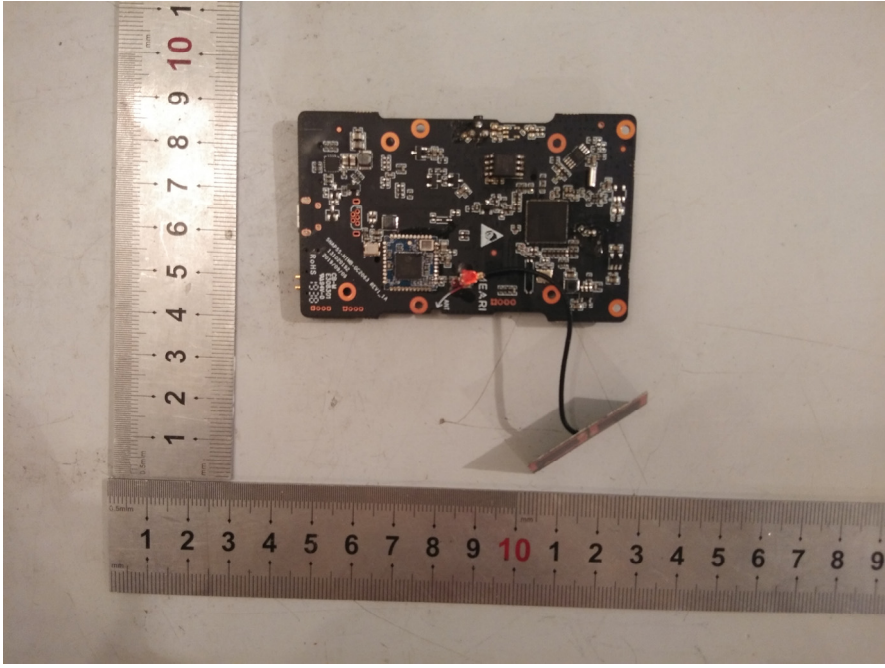

EXHIBIT B - EUT INTERNAL PHOTOGRAPHS

CMICR18650F9 YCDK
3.6V 3350mAh 9L