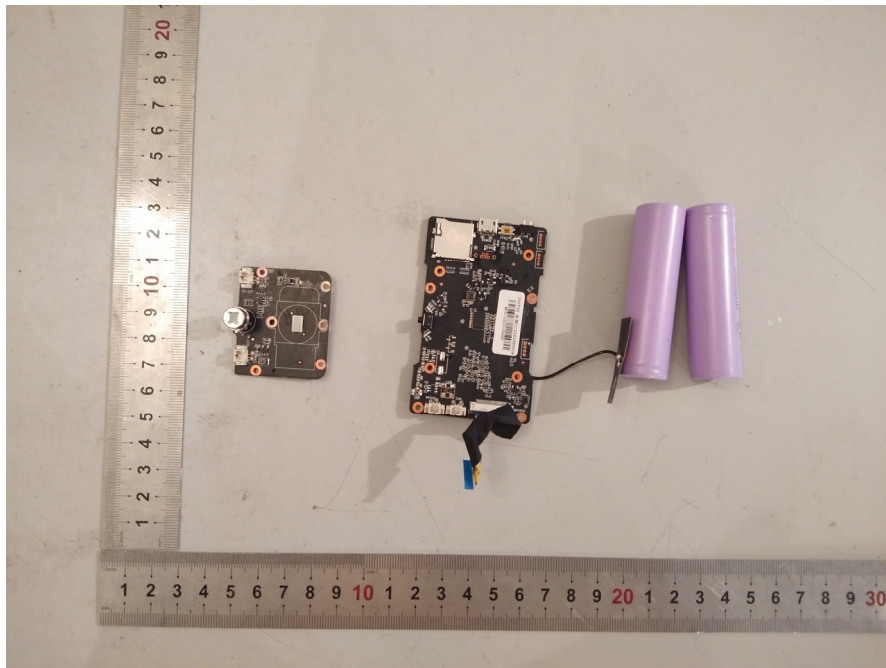

EXHIBIT B - EUT INTERNAL PHOTOGRAPHS

CMICR18650F9 YCDK
3.6V 3350mAh 9L