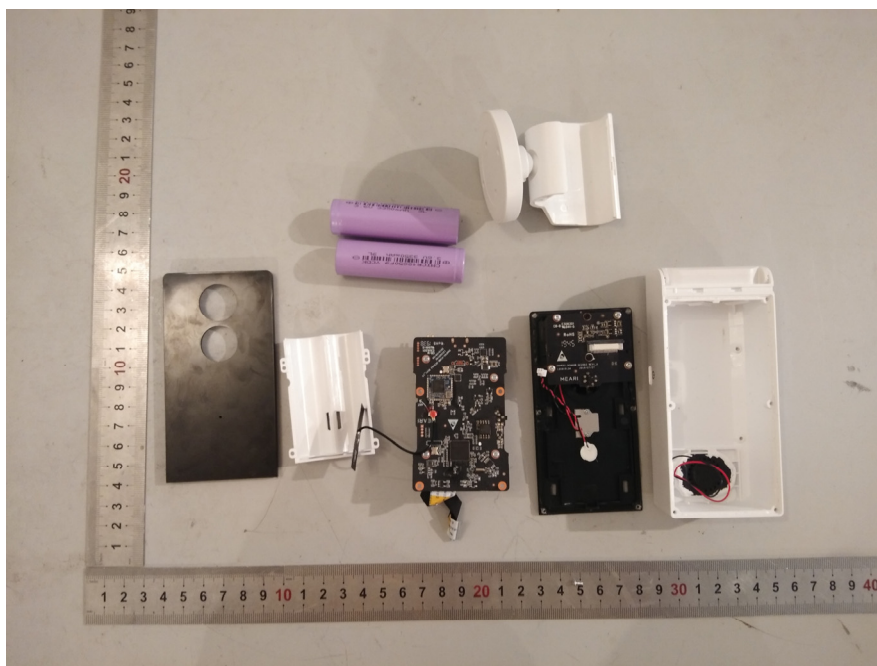

EXHIBIT B - EUT INTERNAL PHOTOGRAPHS

CMICR18650F9 YCDK
3.6V 3350mAh 9L