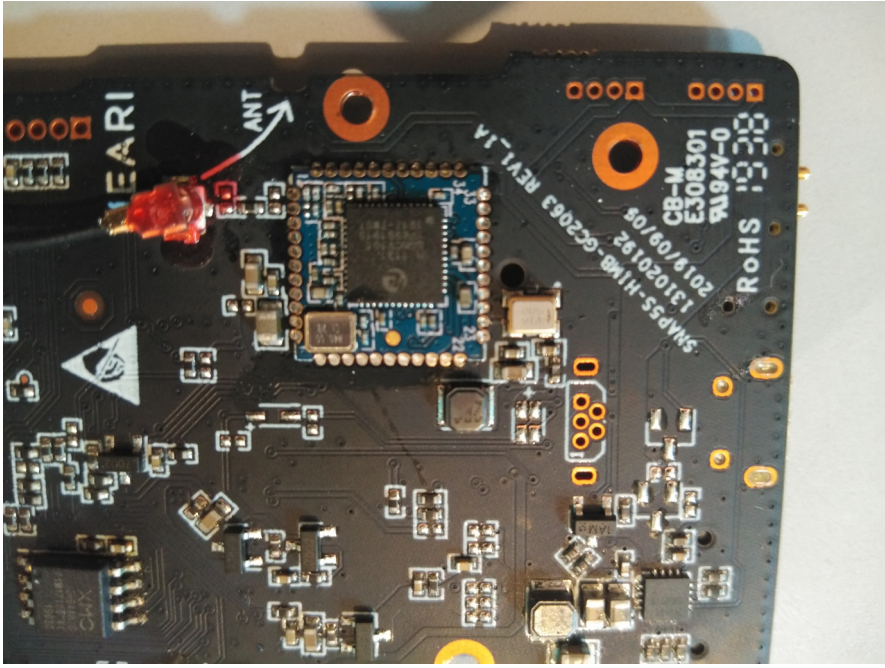

EXHIBIT B - EUT INTERNAL PHOTOGRAPHS

CMICR18650F9 YCDK
3.6V 3350mAh 9L