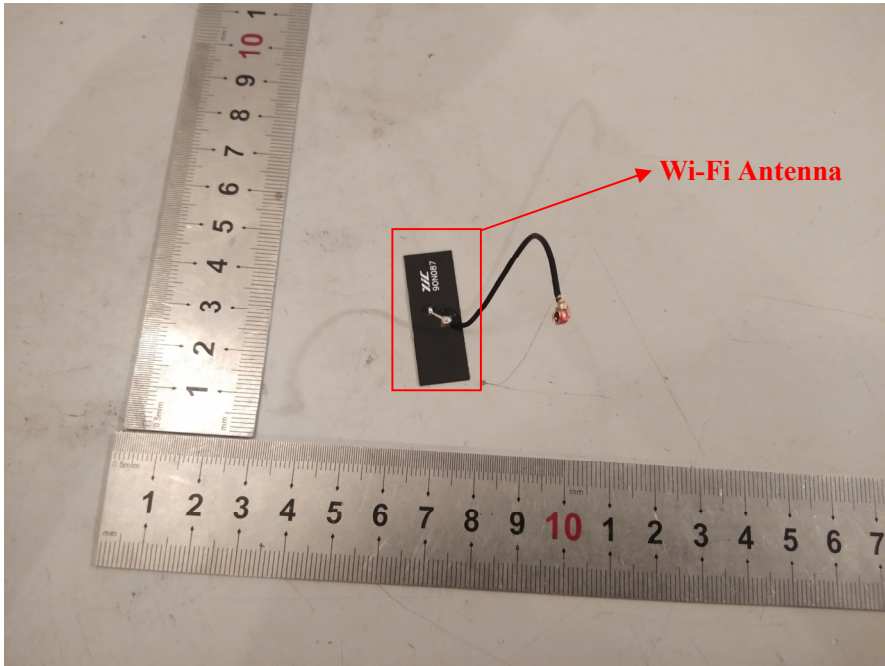

EXHIBIT B - EUT INTERNAL PHOTOGRAPHS

CMICR18650F9 YCDK
3.6V 3350mAh 9L