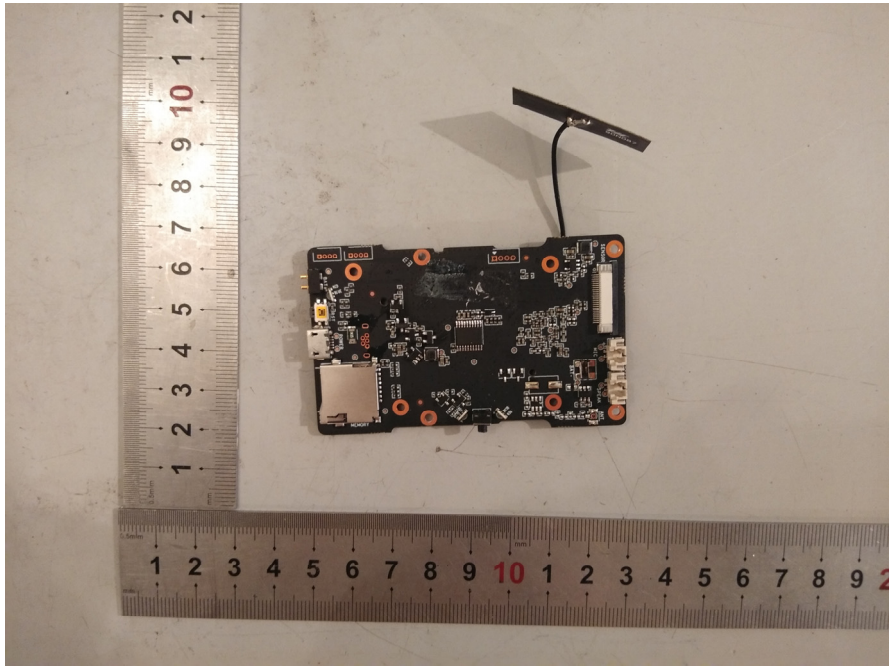

EXHIBIT B - EUT INTERNAL PHOTOGRAPHS

CMICR18650F9 YCDK
3.6V 3350mAh 9L