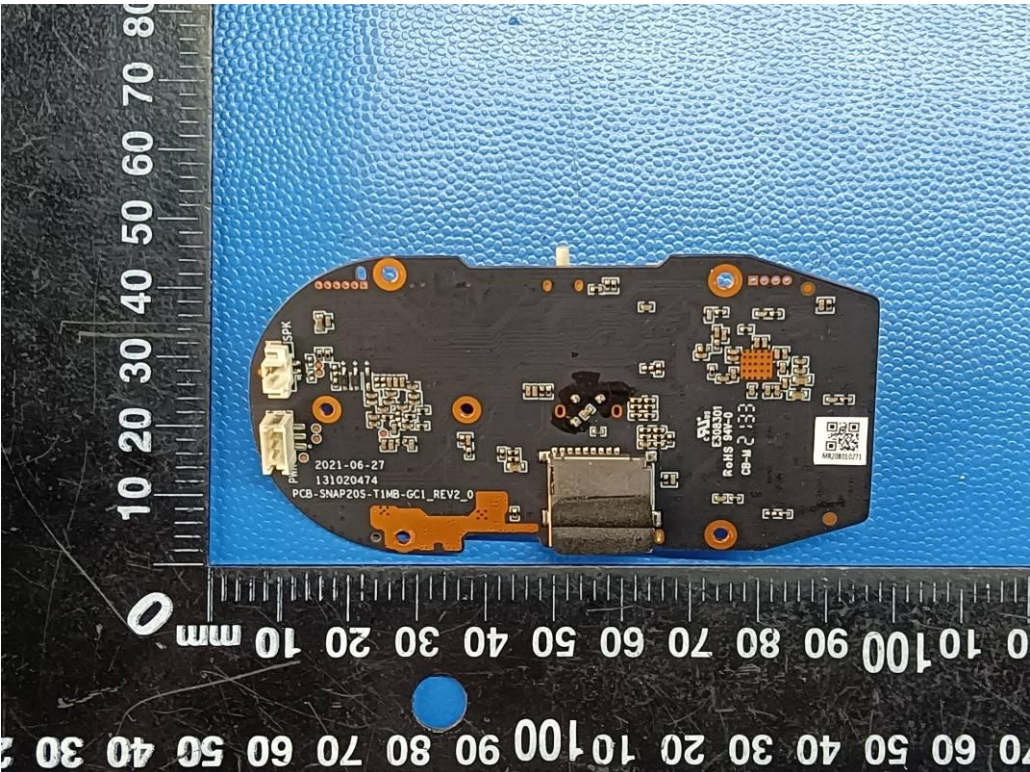

5. TEST SETUP PHOTOS OF THE EUT

Adapter: TPA-46B050100UU

Radiated Emission

Conducted Emission

Adapter:GTA92-0501000US

Radiated Emission

Conducted Emission

6. EXTERNAL AND INTERNAL PHOTOS OF THE EUT

Fig. 1

Fig. 2

Fig. 3

Fig. 4

Fig. 5

Fig. 6

Fig. 7

Fig. 8

Fig. 9

Fig. 10

Fig. 11

Fig. 12

Fig. 13

Fig. 14

Fig. 15

Fig. 16

Fig. 17

Fig. 18

Fig. 19

Fig. 20

Fig. 21

.....End of Report.....