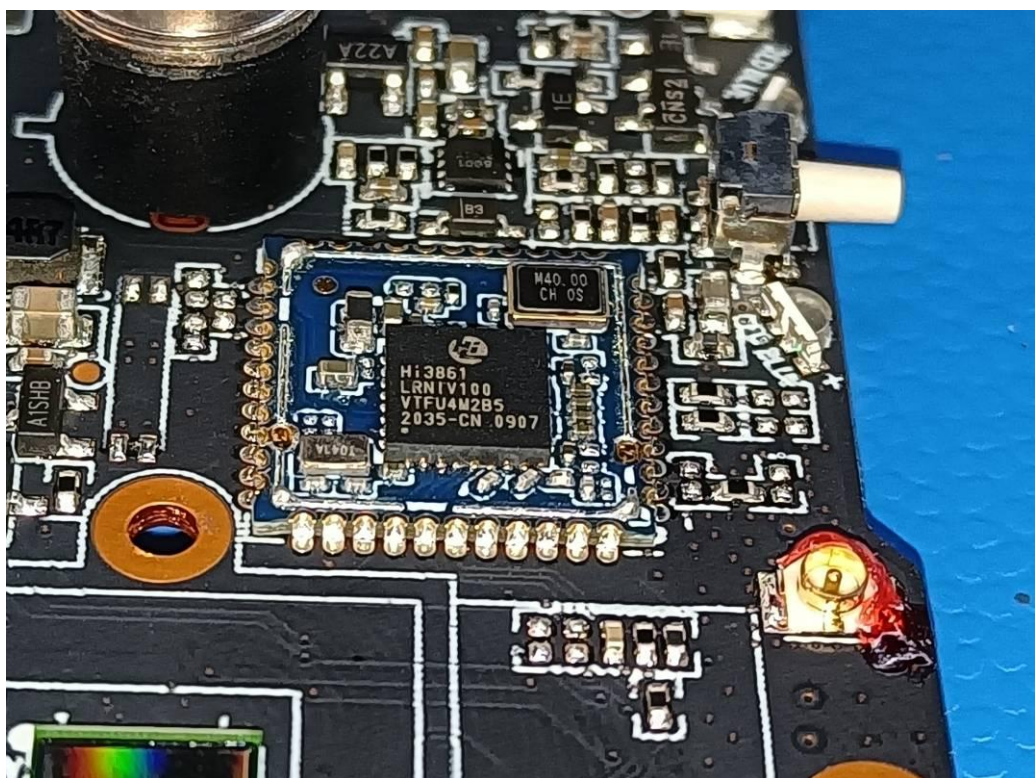

5. TEST SETUP PHOTOS OF THE EUT

Adapter: TPA-46B050100UU

Radiated Emission

Conducted Emission

Adapter:GTA92-0501000US

Radiated Emission

Conducted Emission

6. EXTERNAL AND INTERNAL PHOTOS OF THE EUT

Fig. 17

Fig. 18

Fig. 19

Fig. 20

Fig. 21

.....End of Report.....