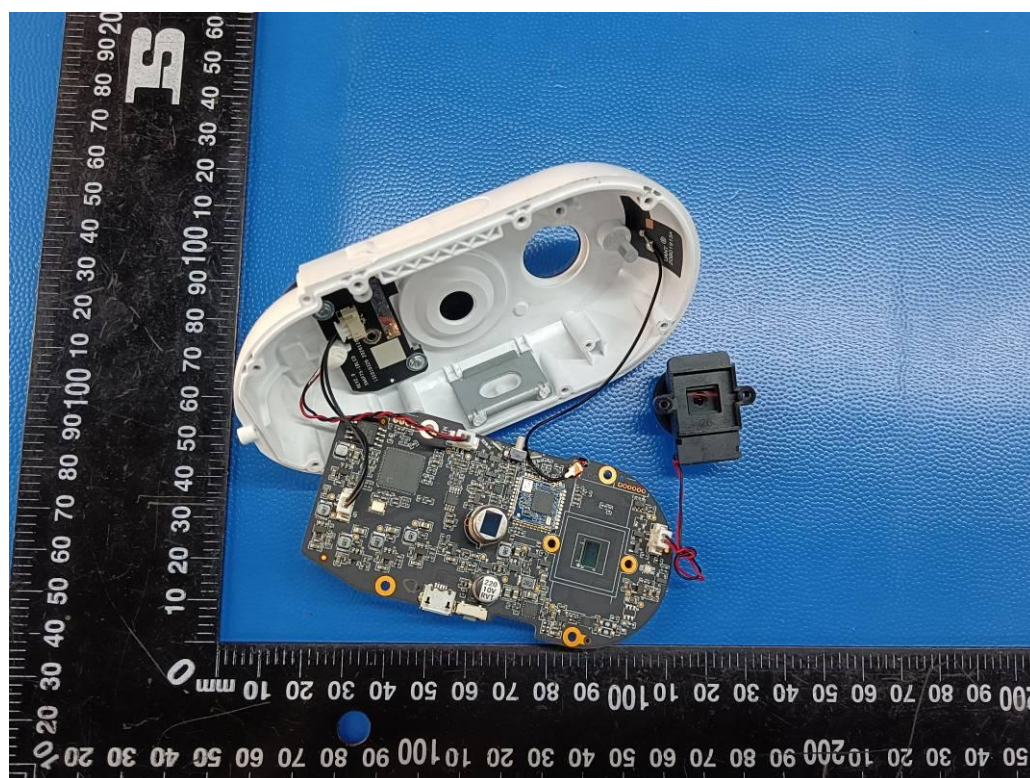

5. TEST SETUP PHOTOS OF THE EUT

Adapter: TPA-46B050100UU

Radiated Emission

Conducted Emission

Adapter:GTA92-0501000US

Radiated Emission

Conducted Emission

6. EXTERNAL AND INTERNAL PHOTOS OF THE EUT

Fig. 9

Fig. 10

Fig. 11

Fig. 12

Fig. 13

Fig. 14

Fig. 15

Fig. 16