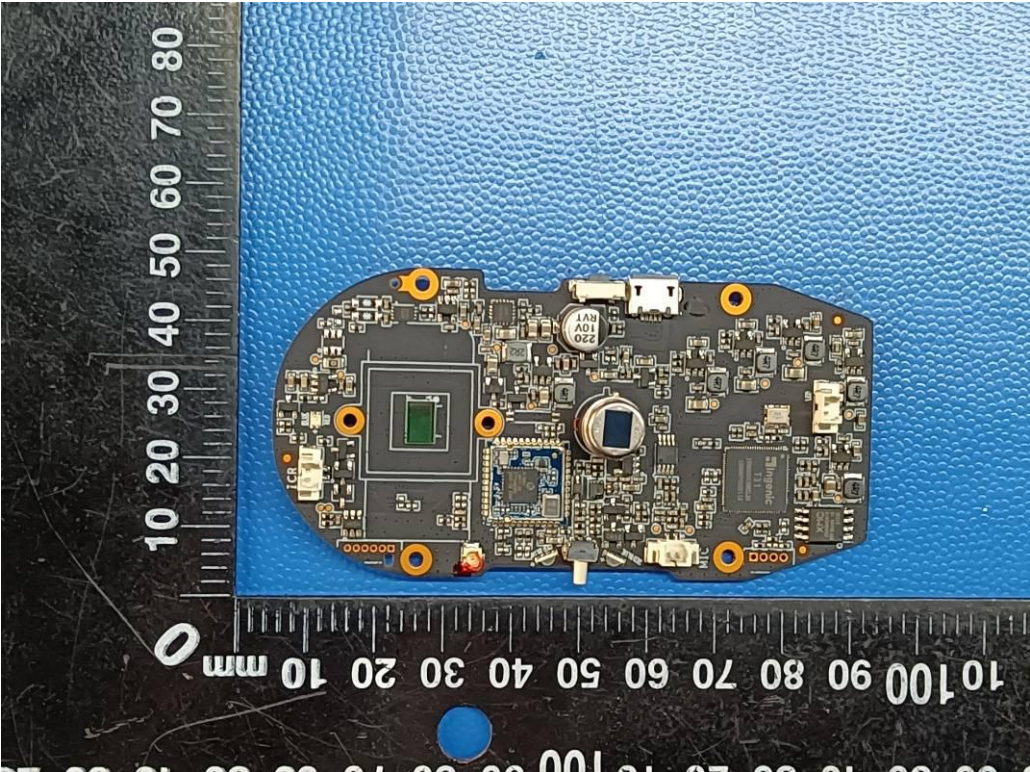

5. TEST SETUP PHOTOS OF THE EUT

Adapter: TPA-46B050100UU

Radiated Emission

Conducted Emission

Adapter:GTA92-0501000US

Radiated Emission

Conducted Emission

6. EXTERNAL AND INTERNAL PHOTOS OF THE EUT

Fig. 1

Fig. 2

Fig. 3

Fig. 4

Fig. 5

Fig. 6

Fig. 7

Fig. 8

Fig. 9

Fig. 10

Fig. 11

Fig. 12

Fig. 13

Fig. 14

Fig. 15

Fig. 16

Fig. 17

Fig. 18

Fig. 19

Fig. 20

Fig. 21

.....End of Report.....