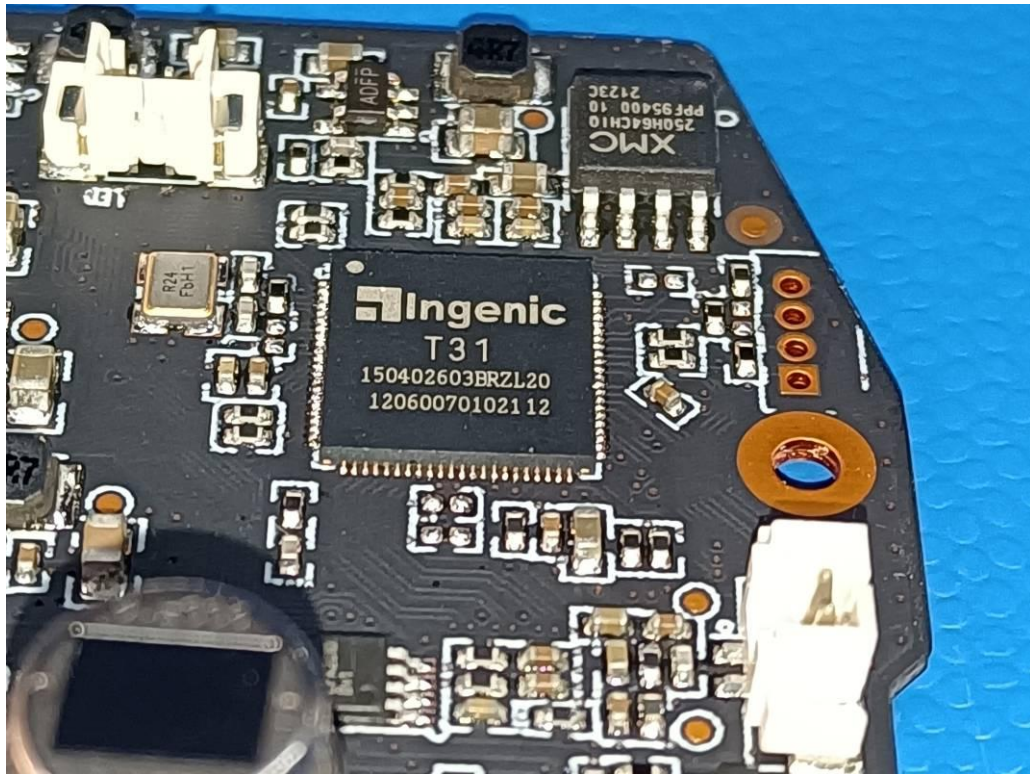

5. TEST SETUP PHOTOS OF THE EUT

Adapter: TPA-46B050100UU

Radiated Emission

Conducted Emission

Adapter:GTA92-0501000US

Radiated Emission

Conducted Emission

6. EXTERNAL AND INTERNAL PHOTOS OF THE EUT

Fig. 17

Fig. 18

Fig. 19

Fig. 20

Fig. 21

.....End of Report.....