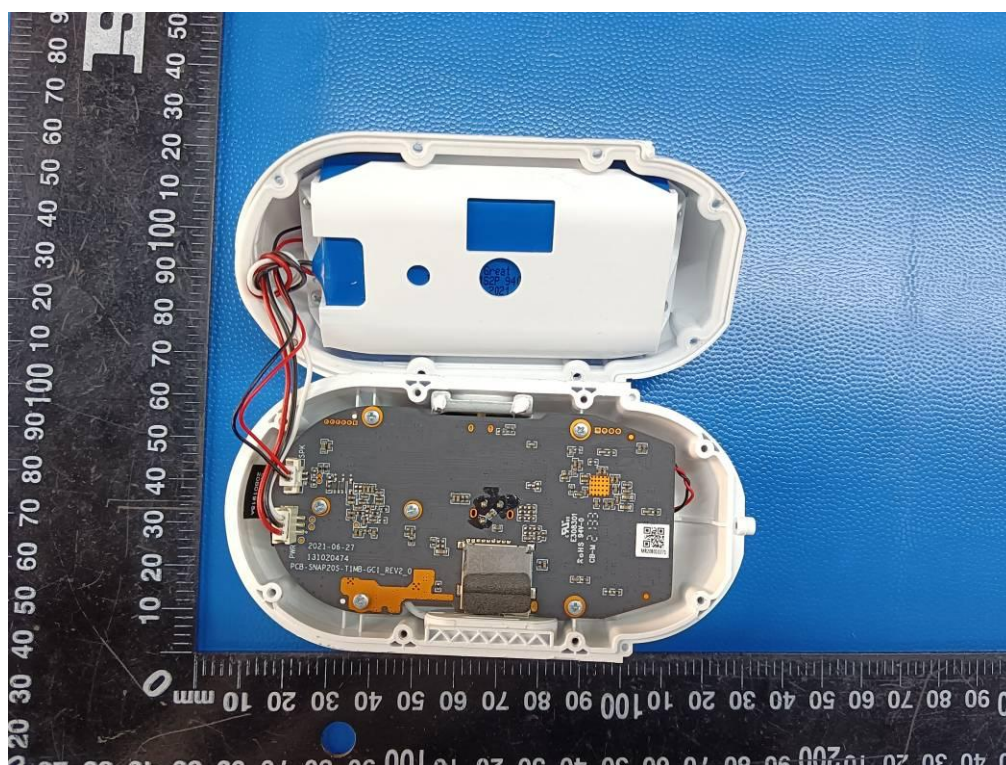

5. TEST SETUP PHOTOS OF THE EUT

Adapter: TPA-46B050100UU

Radiated Emission

Conducted Emission

Adapter:GTA92-0501000US

Radiated Emission

Conducted Emission

6. EXTERNAL AND INTERNAL PHOTOS OF THE EUT

Fig. 9

Fig. 10

Fig. 11

Fig. 12

Fig. 13

Fig. 14

Fig. 15

Fig. 16