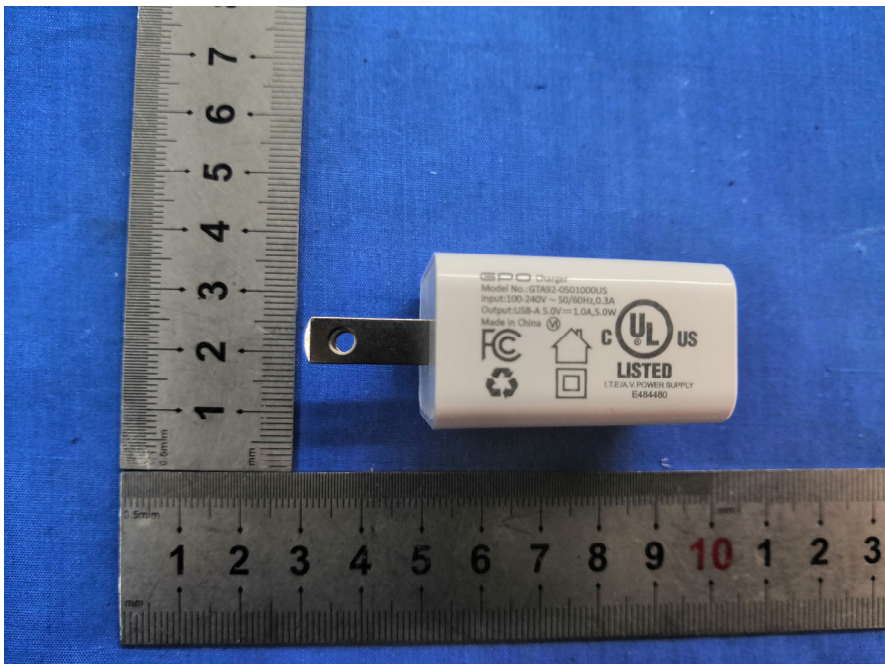

EXHIBIT A - EUT EXTERNAL PHOTOGRAPHS

GPO Charger

Model No.:GTA92-0501000US

Input:100-240V ~ 50/60Hz,0.3A

Output:USB-A 5.0V = 1.0A,5.0W

Made in China (M)

LISTED

I.T.E./A.V. POWER SUPPLY
E484480