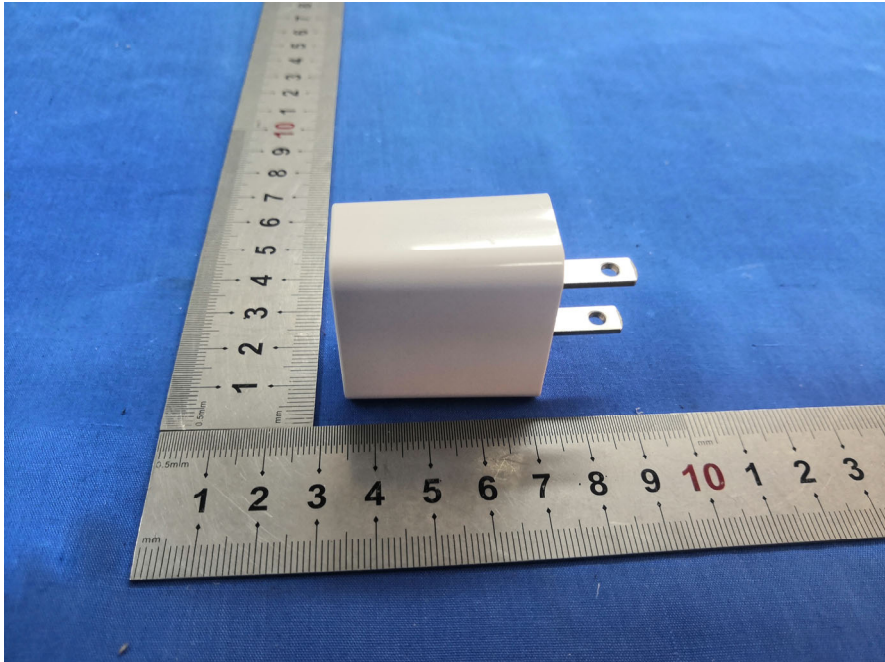

EXHIBIT A - EUT EXTERNAL PHOTOGRAPHS

GPO Charger

Model No.:GTA92-0501000US

Input:100-240V ~ 50/60Hz,0.3A

Output:USB-A 5.0V = 1.0A,5.0W

Made in China (M)

LISTED

I.T.E./A.V. POWER SUPPLY
E484480