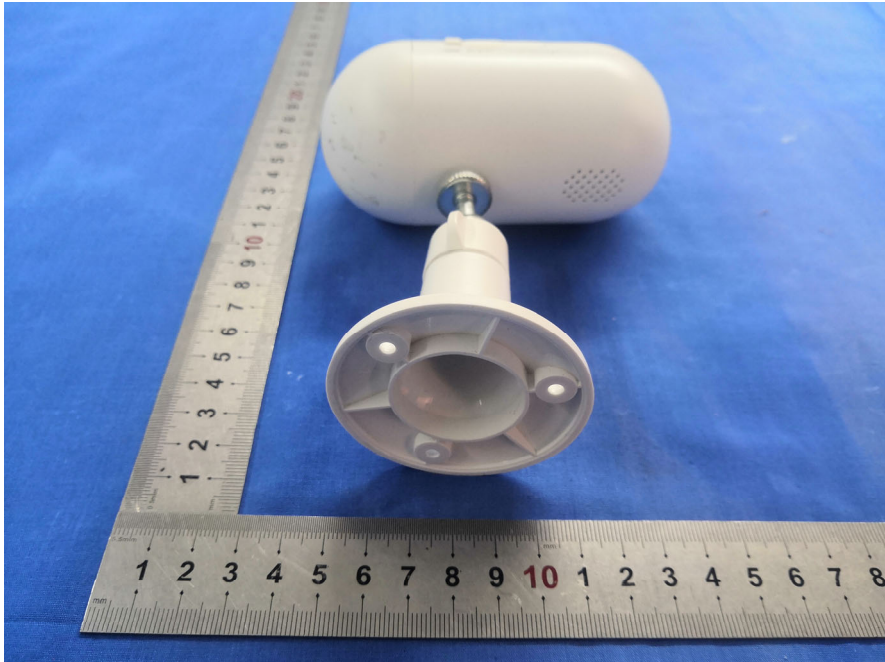

EXHIBIT A - EUT EXTERNAL PHOTOGRAPHS

GPO Charger

Model No.:GTA92-0501000US

Input:100-240V ~ 50/60Hz,0.3A

Output:USB-A 5.0V = 1.0A,5.0W

Made in China (M)

LISTED

I.T.E./A.V. POWER SUPPLY
E484480