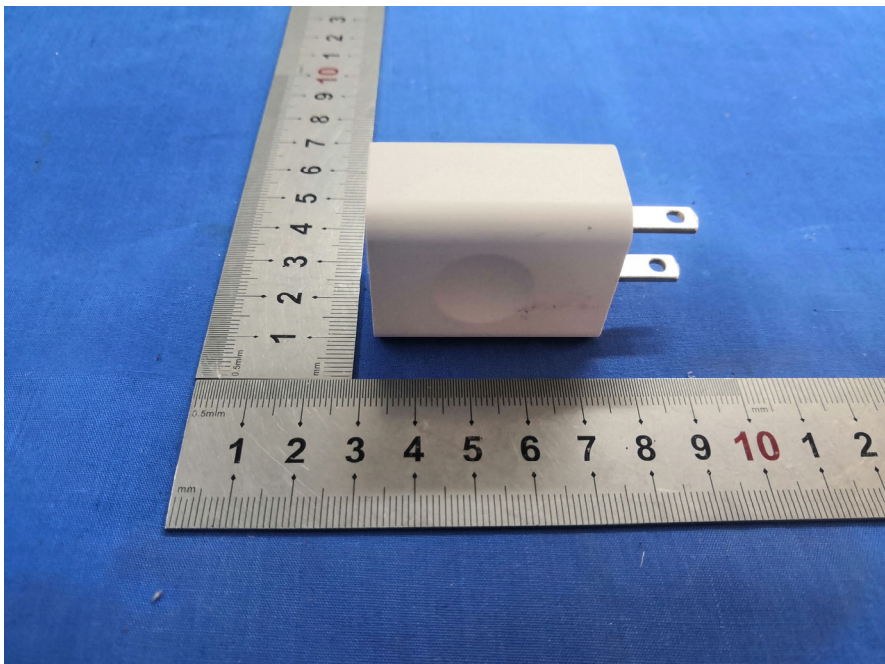

EXHIBIT A - EUT EXTERNAL PHOTOGRAPHS

GPO Charger

Model No.:GTA92-0501000US

Input:100-240V ~ 50/60Hz,0.3A

Output:USB-A 5.0V = 1.0A,5.0W

Made in China (M)

LISTED

I.T.E./A.V. POWER SUPPLY
E484480