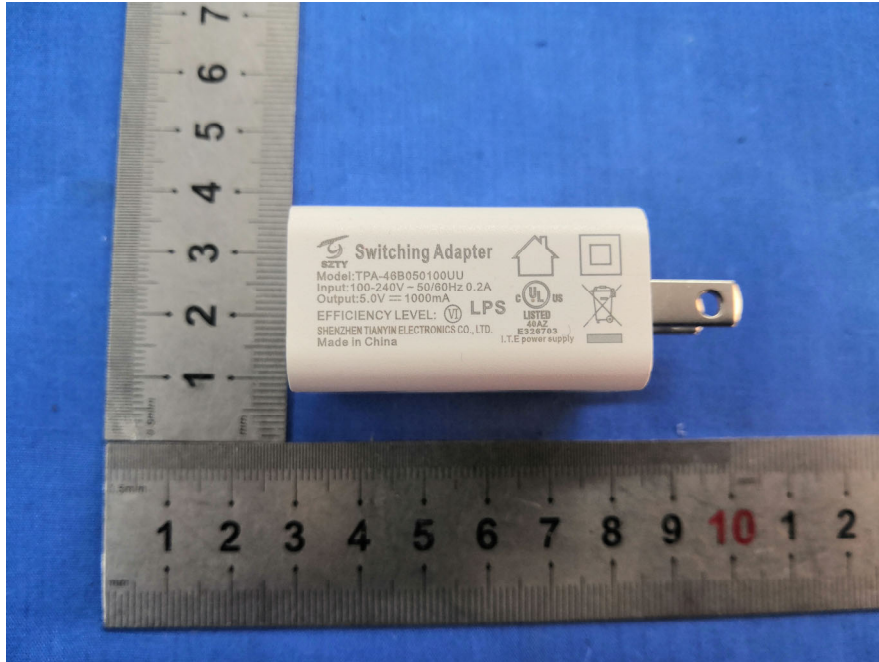

EXHIBIT A - EUT EXTERNAL PHOTOGRAPHS

GPO Charger

Model No.:GTA92-0501000US

Input:100-240V ~ 50/60Hz,0.3A

Output:USB-A 5.0V = 1.0A,5.0W

Made in China (M)

LISTED

I.T.E./A.V. POWER SUPPLY
E484480