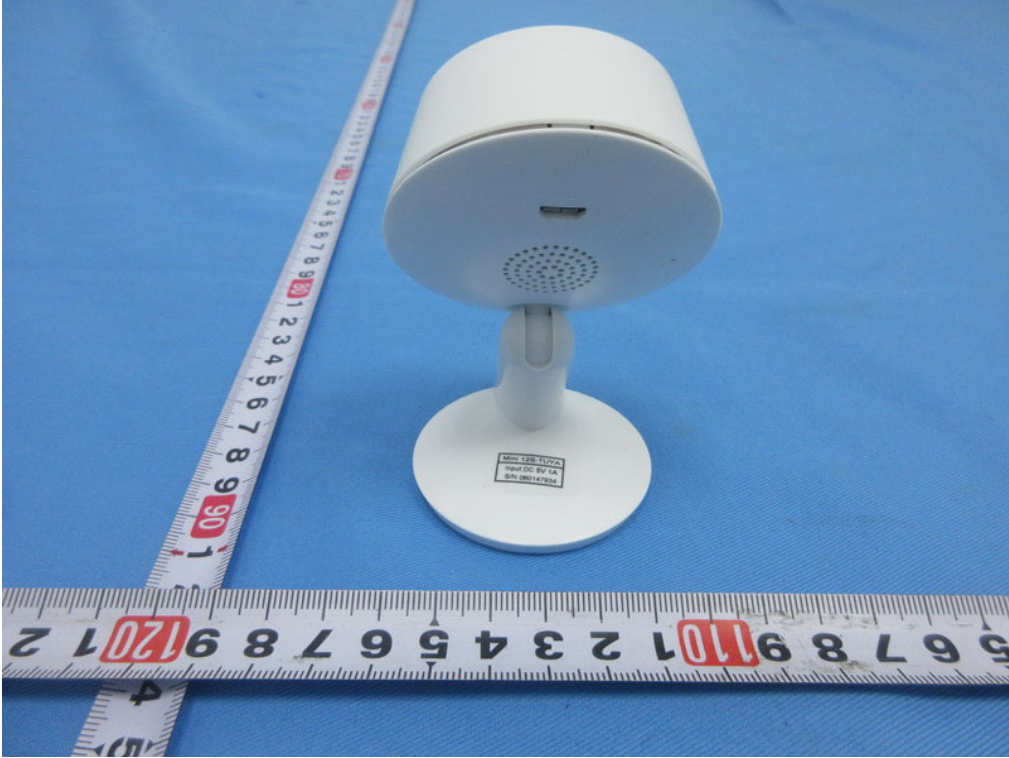

ATTACHMENT

PHOTOGRAPHS OF EUT

Adapter: GTA92-0501000US

Adapter: TPA-46B050100UU