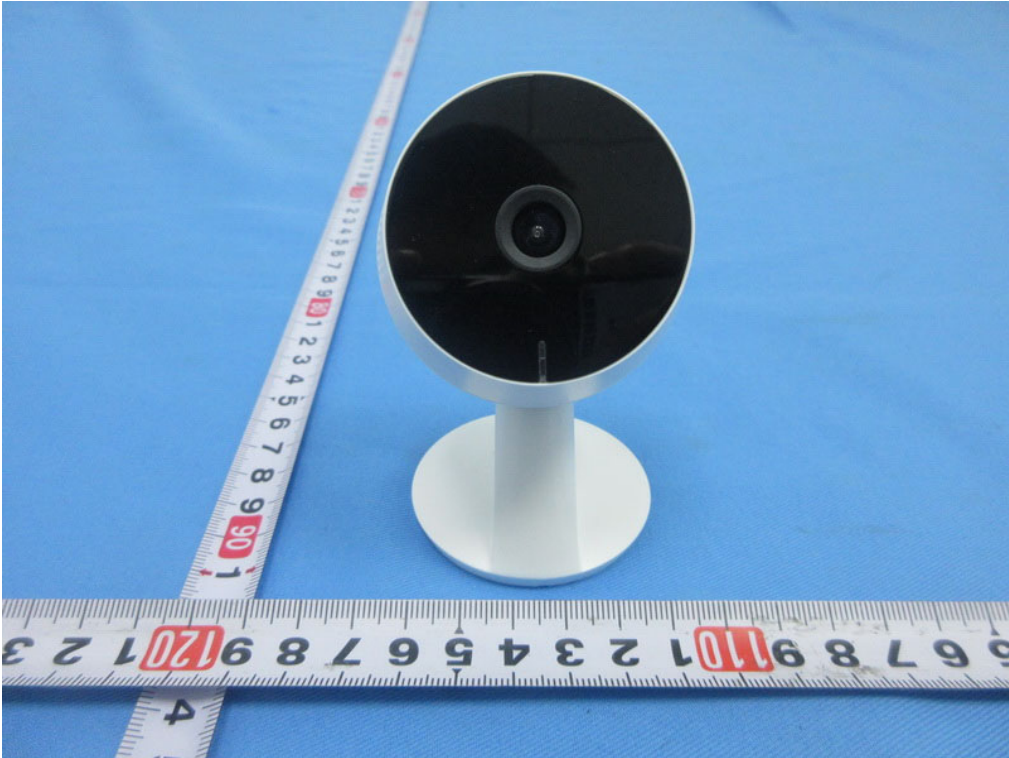

ATTACHMENT

PHOTOGRAPHS OF EUT

Adapter: GTA92-0501000US

Adapter: TPA-46B050100UU