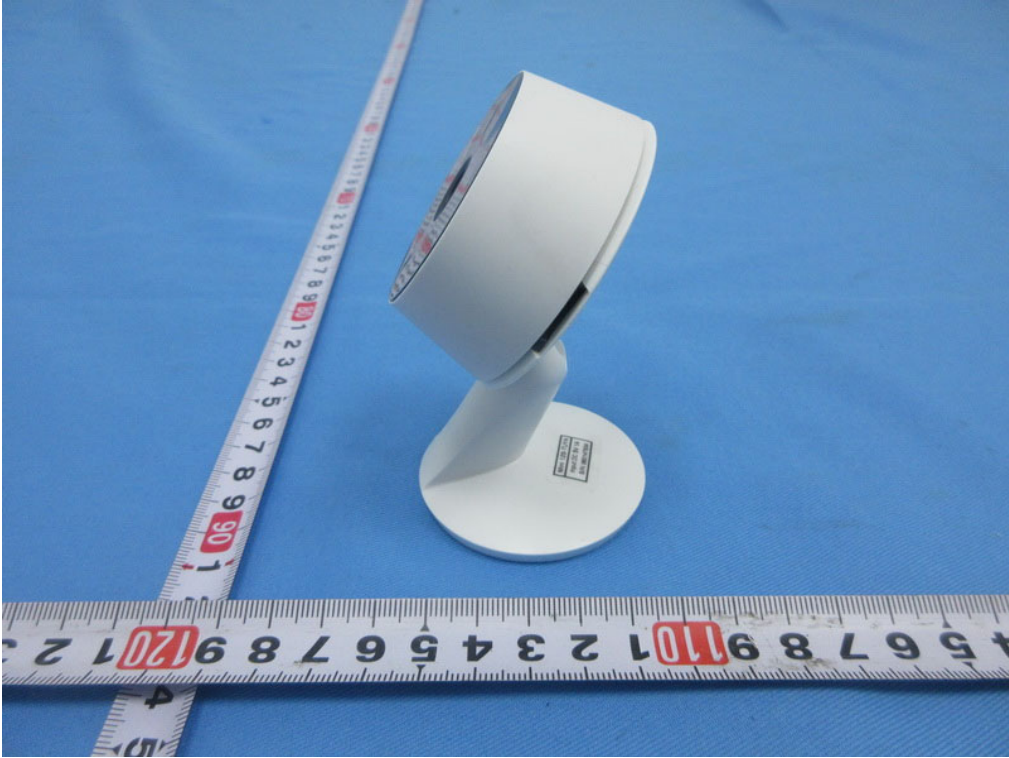

ATTACHMENT

PHOTOGRAPHS OF EUT

Adapter: GTA92-0501000US

Adapter: TPA-46B050100UU