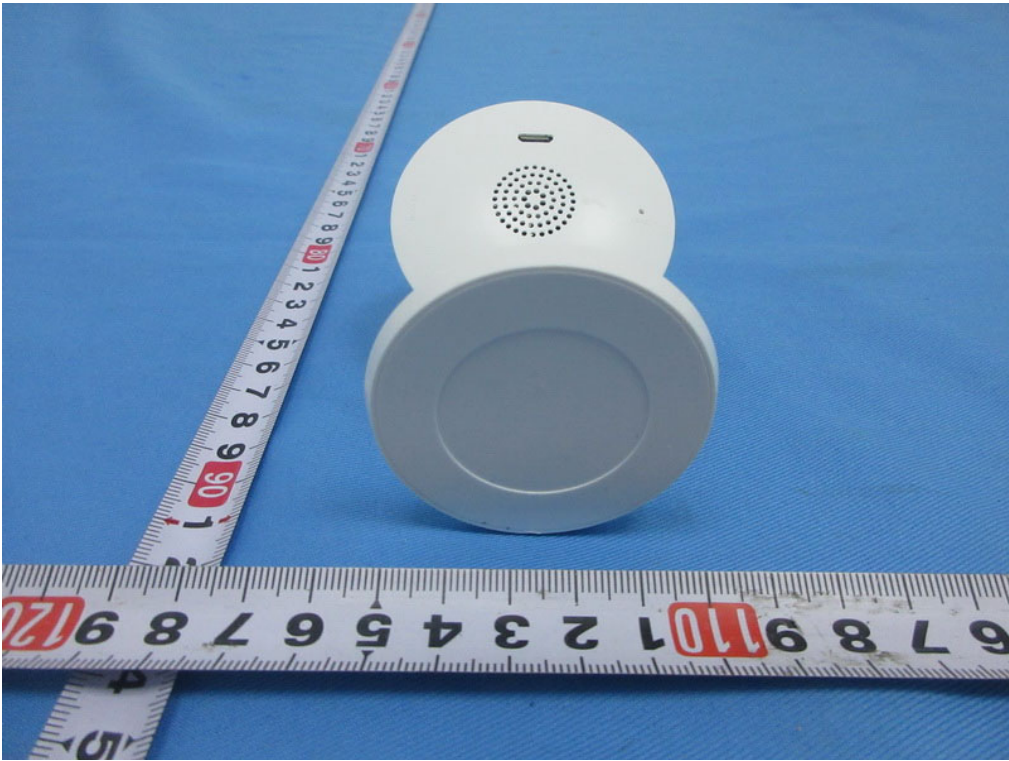

ATTACHMENT

PHOTOGRAPHS OF EUT

Adapter: GTA92-0501000US

Adapter: TPA-46B050100UU