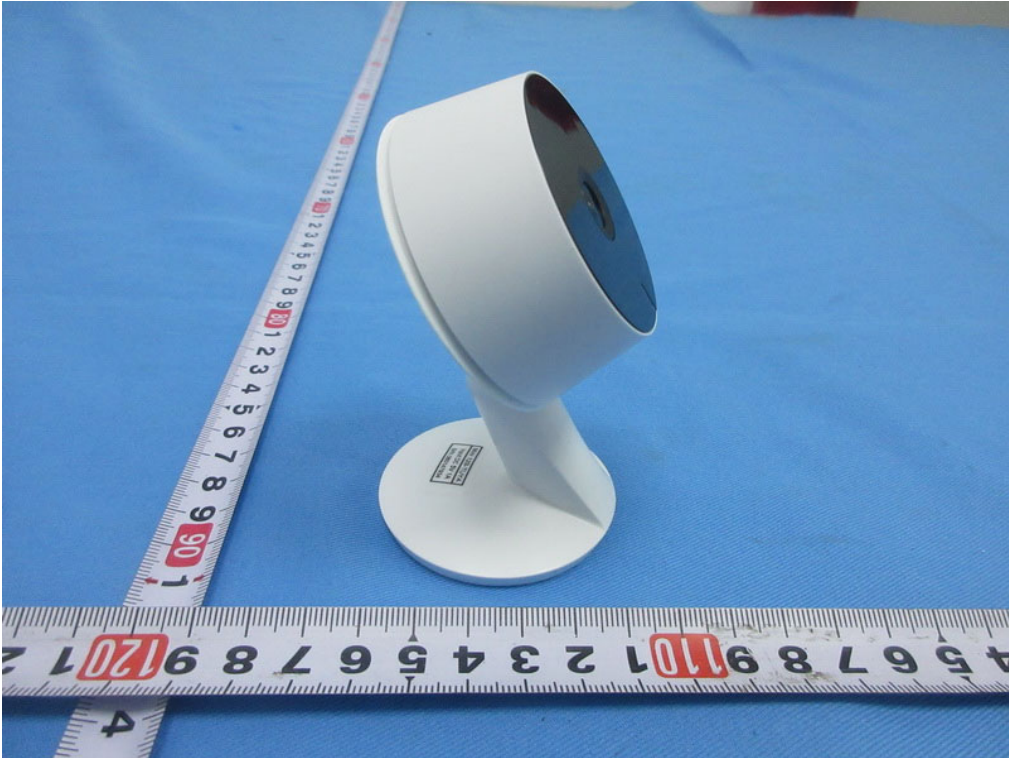

ATTACHMENT

PHOTOGRAPHS OF EUT

Adapter: GTA92-0501000US

Adapter: TPA-46B050100UU