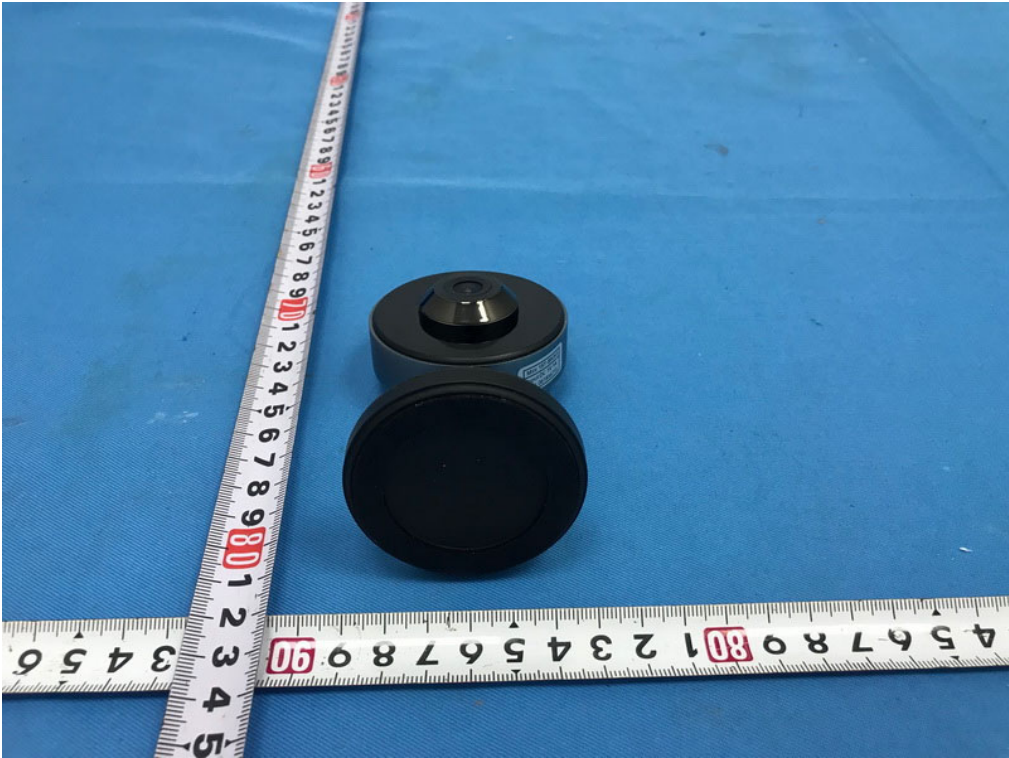

**ATTACHMENT**

**PHOTOGRAPHS OF EUT**

**Adapter: GTA92-0501000US**

**Adapter: GTA92-0501000US**

**Adapter: TPA-46B050100UU**

**Adapter: TPA-46B050100UU**