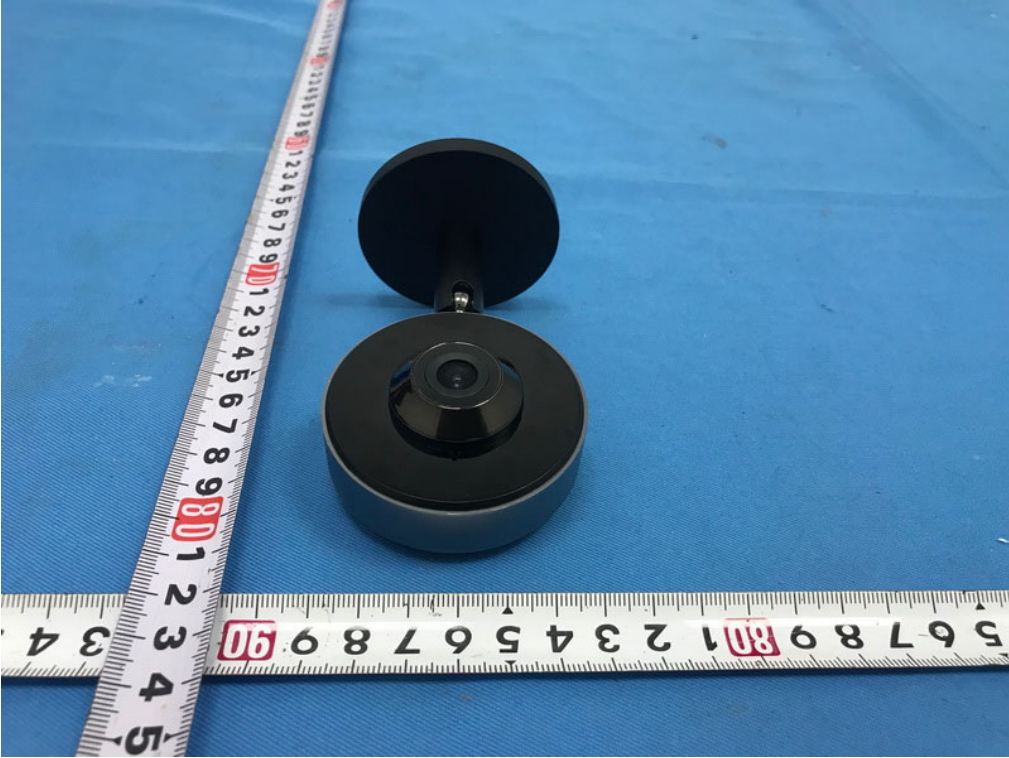

**ATTACHMENT**

**PHOTOGRAPHS OF EUT**

**Adapter: GTA92-0501000US**

**Adapter: GTA92-0501000US**

**Adapter: TPA-46B050100UU**

**Adapter: TPA-46B050100UU**