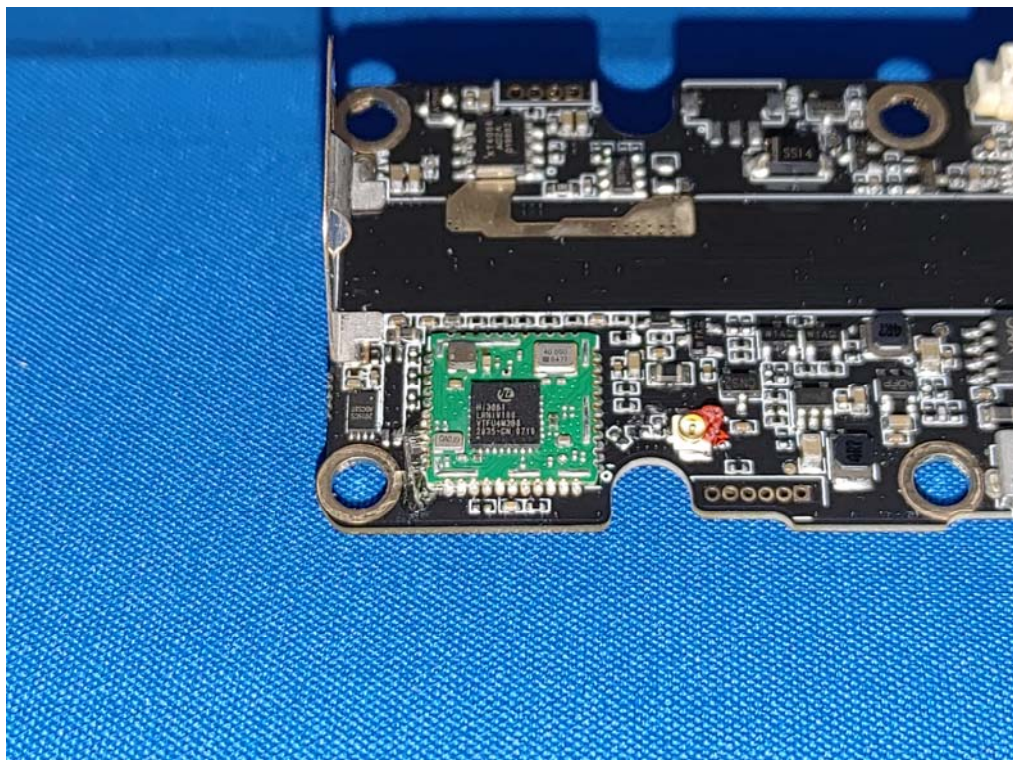

## Internal Photographs

< 433.9MHz Antenna >

< WIFI Antenna >

\*\*\*\*\* END OF REPORT \*\*\*\*\*