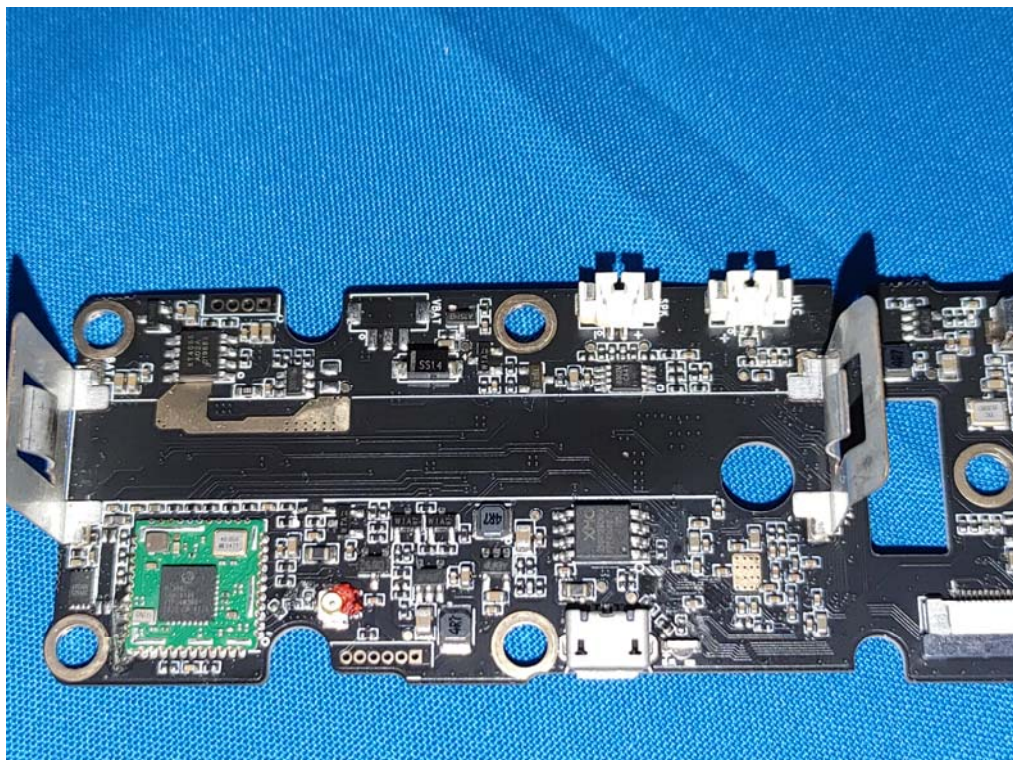

## Internal Photographs

< 433.9MHz Antenna >

< WIFI Antenna >

\*\*\*\*\* END OF REPORT \*\*\*\*\*