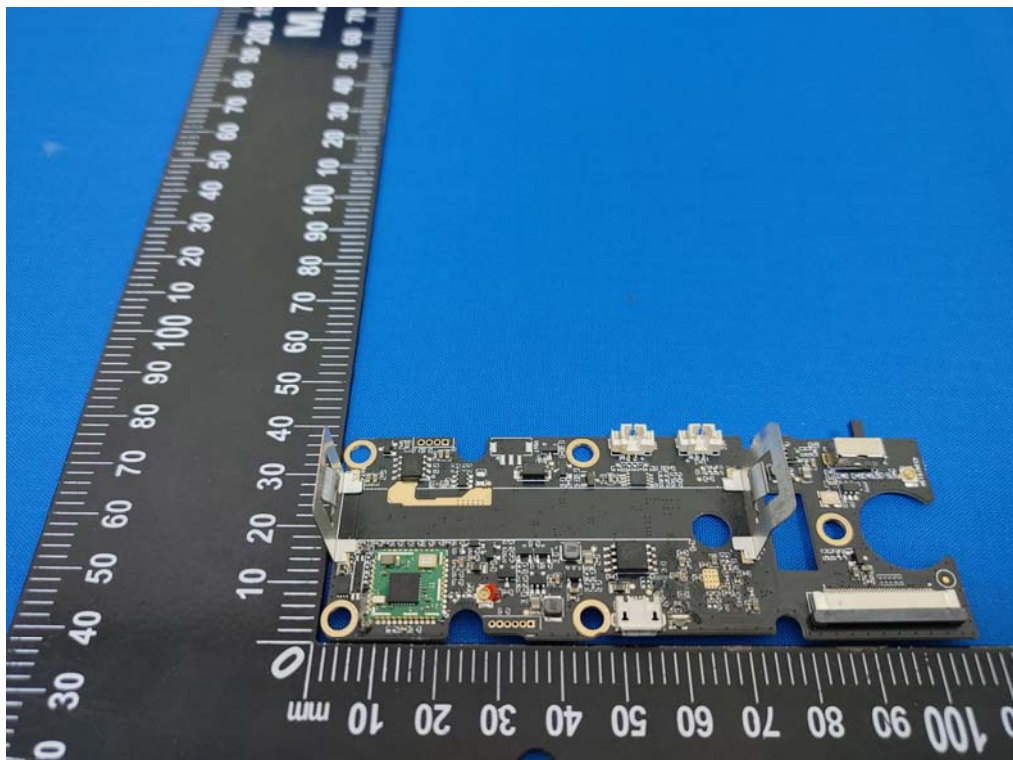

## Internal Photographs

< 433.9MHz Antenna >

< WIFI Antenna >

\*\*\*\*\* END OF REPORT \*\*\*\*\*