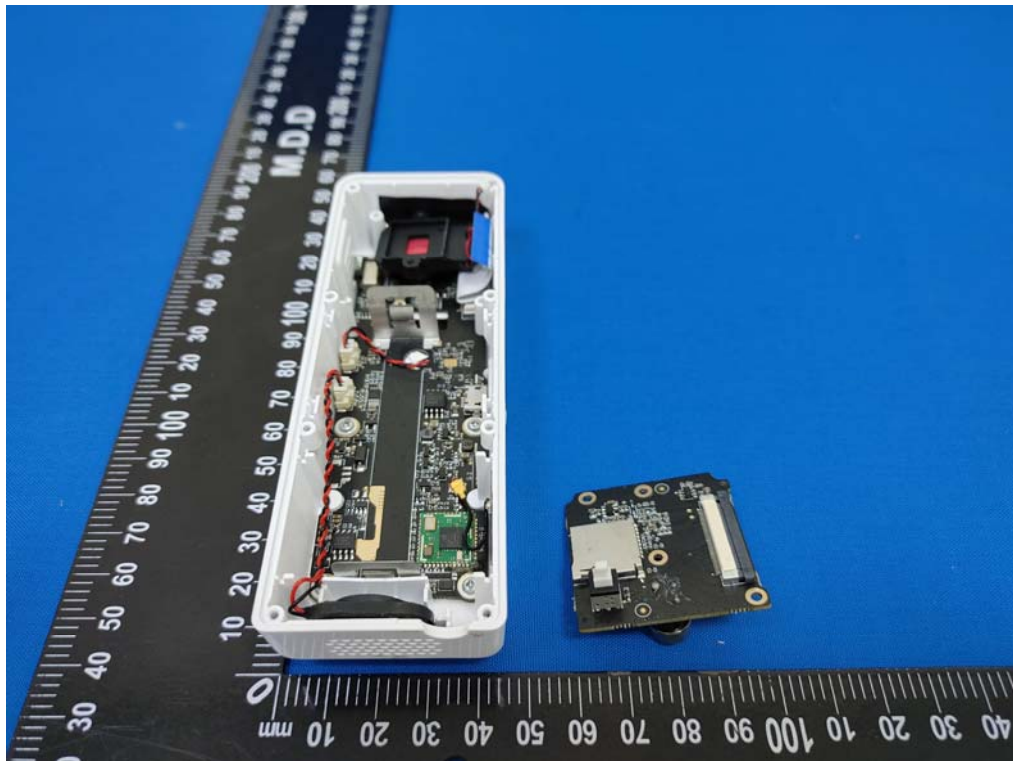

## Internal Photographs

< 433.9MHz Antenna >

< WIFI Antenna >

\*\*\*\*\* END OF REPORT \*\*\*\*\*