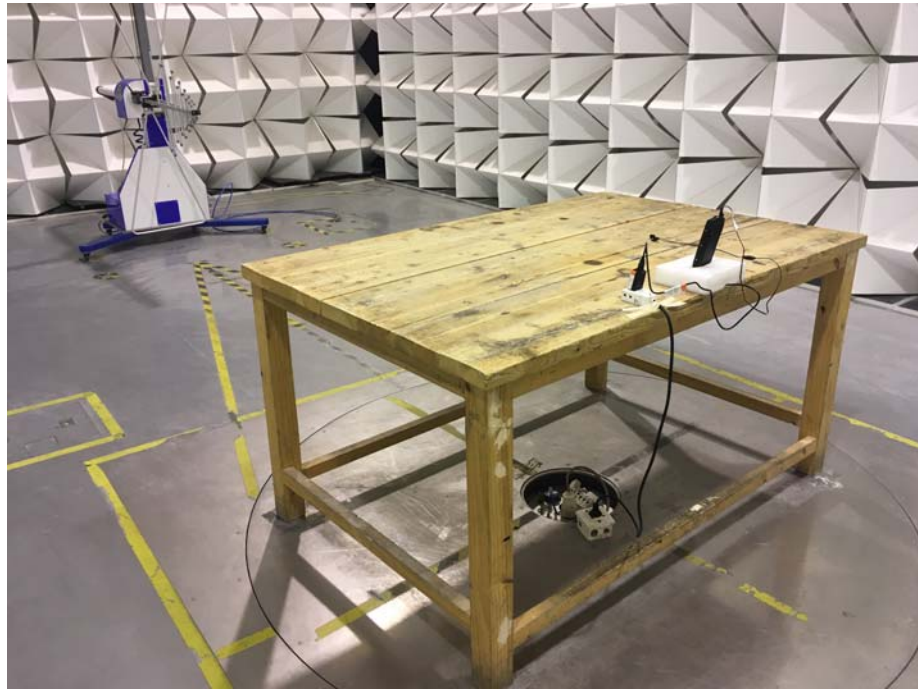

Appendix WTS18S05112789W_Photo

For 30MHz-1000MHz Test Site 2#