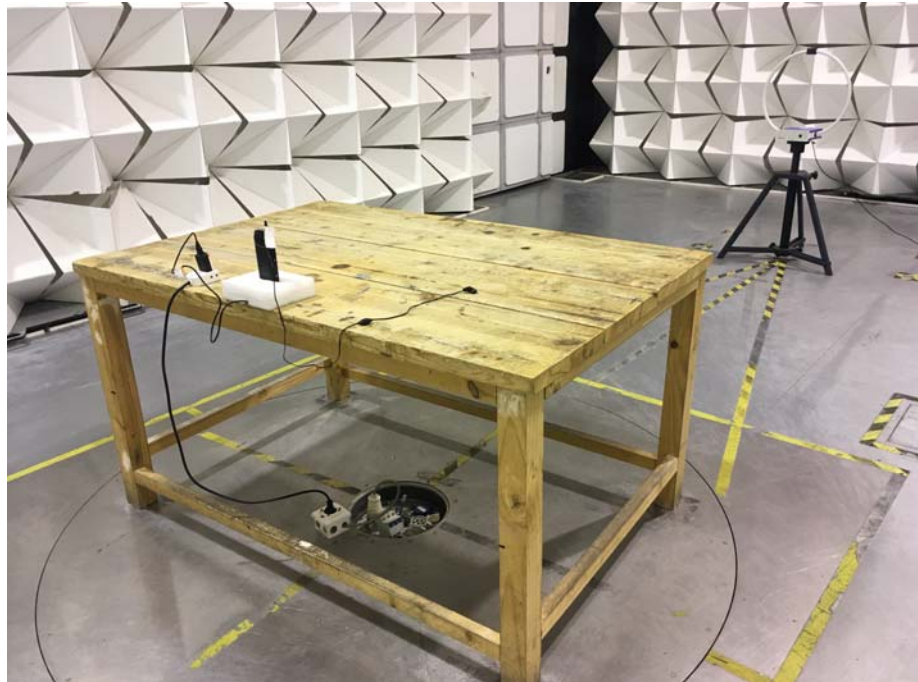

Photograph - Spurious Emissions Radiated Test Setup

Below 30MHz Test Site 2#