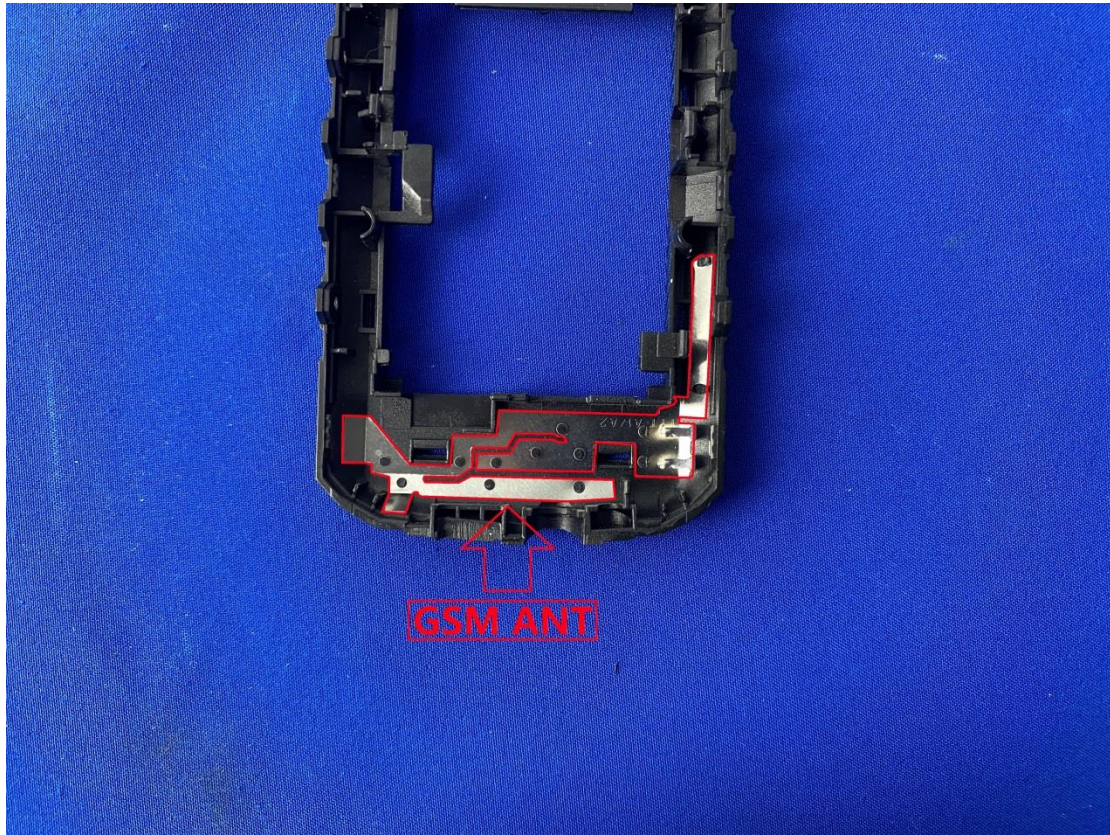

EUT Photos (Model: FP01)

EUT Antenna Locations

SAR Test Setup Photos

Head

Right Cheek

Right Tilted

Left Cheek

Left Tilted

Body

Front side (10mm)

Back side(10mm)