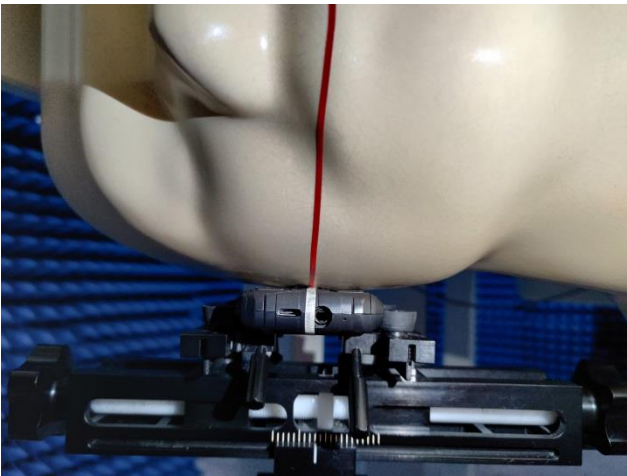

EUT Photos (Model: FP01)

EUT Antenna Locations

SAR Test Setup Photos

Head

Right Cheek

Right Tilted

Left Cheek

Left Tilted

Body

Front side (10mm)

Back side(10mm)