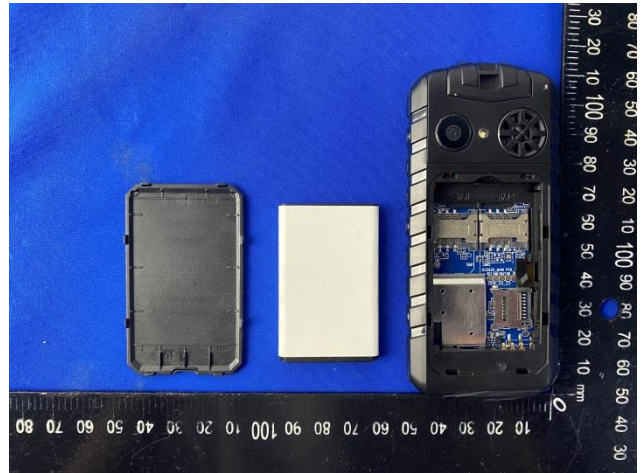

EUT Photos (Model: FP01)

EUT Antenna Locations

SAR Test Setup Photos

Head

Right Cheek

Right Tilted

Left Cheek

Left Tilted

Body

Front side (10mm)

Back side(10mm)