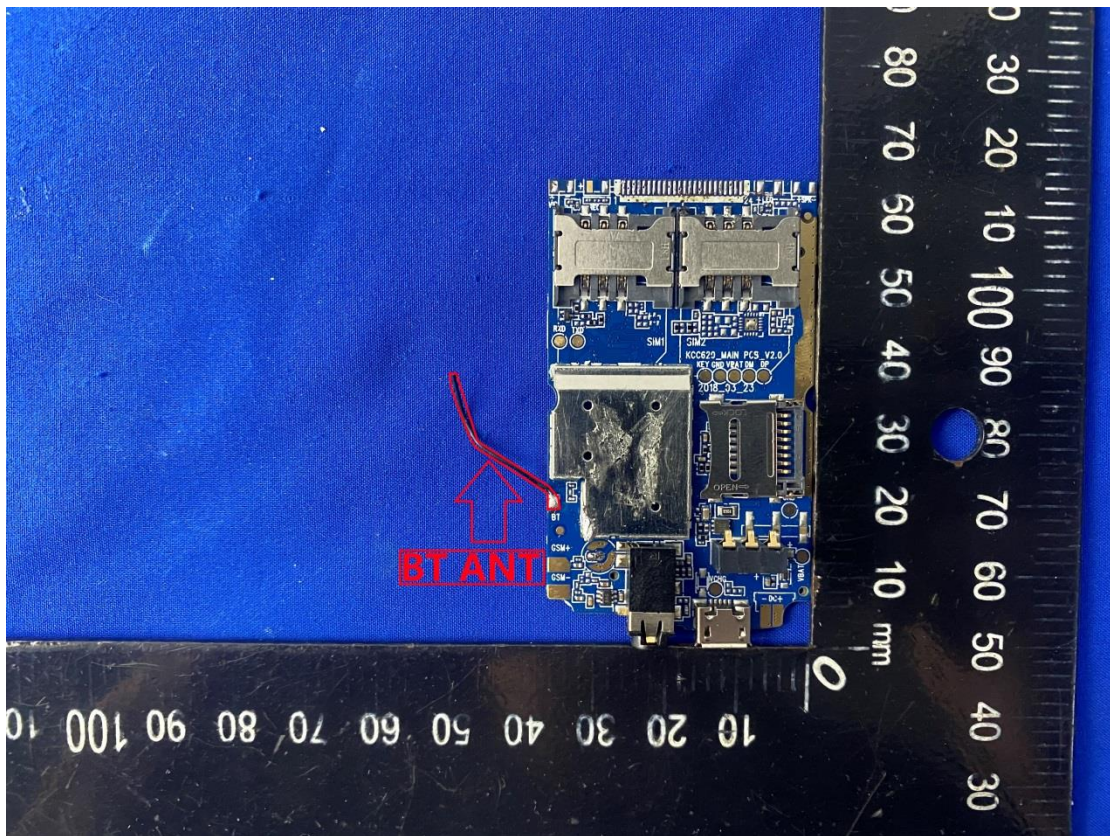

EUT Photos (Model: FP01)

EUT Antenna Locations

SAR Test Setup Photos

Head

Right Cheek

Right Tilted

Left Cheek

Left Tilted

Body

Front side (10mm)

Back side(10mm)