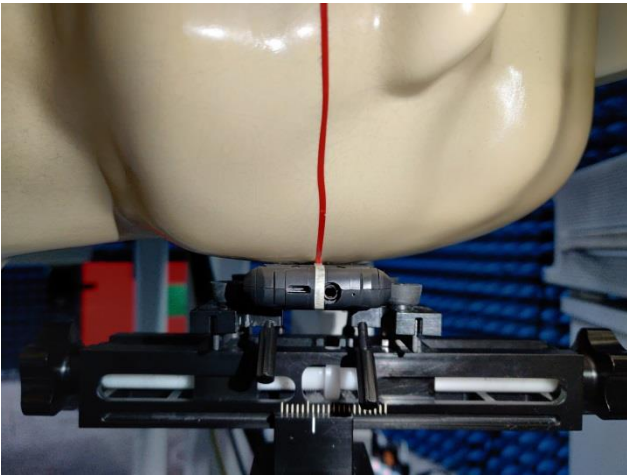

EUT Photos (Model: FP01)

EUT Antenna Locations

SAR Test Setup Photos

Head

Right Cheek

Right Tilted

Left Cheek

Left Tilted

Body

Front side (10mm)

Back side(10mm)