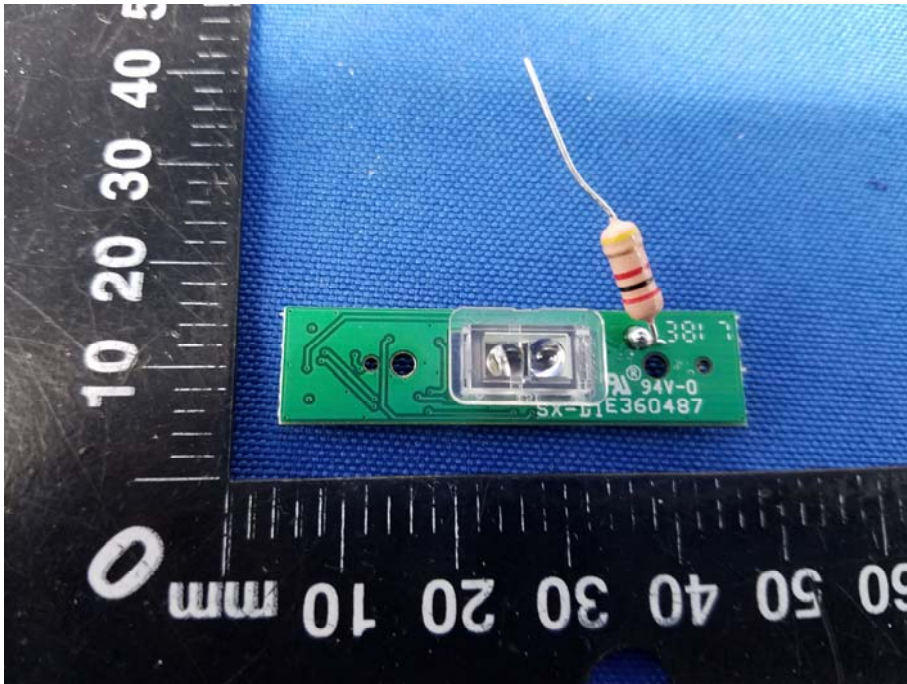

Appendix C: Photographs of EUT

Product: RollerMouse Red Wireless

Model: RM-RED-WL

Internal Photos

Antenna