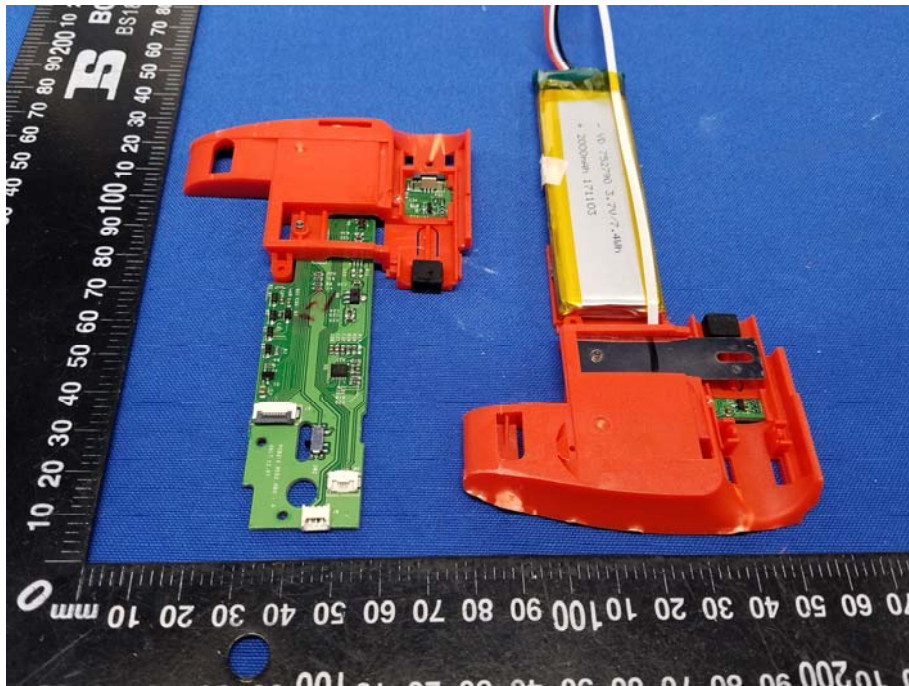

Appendix C: Photographs of EUT

Product: RollerMouse Red Wireless

Model: RM-RED-WL

Internal Photos

Antenna