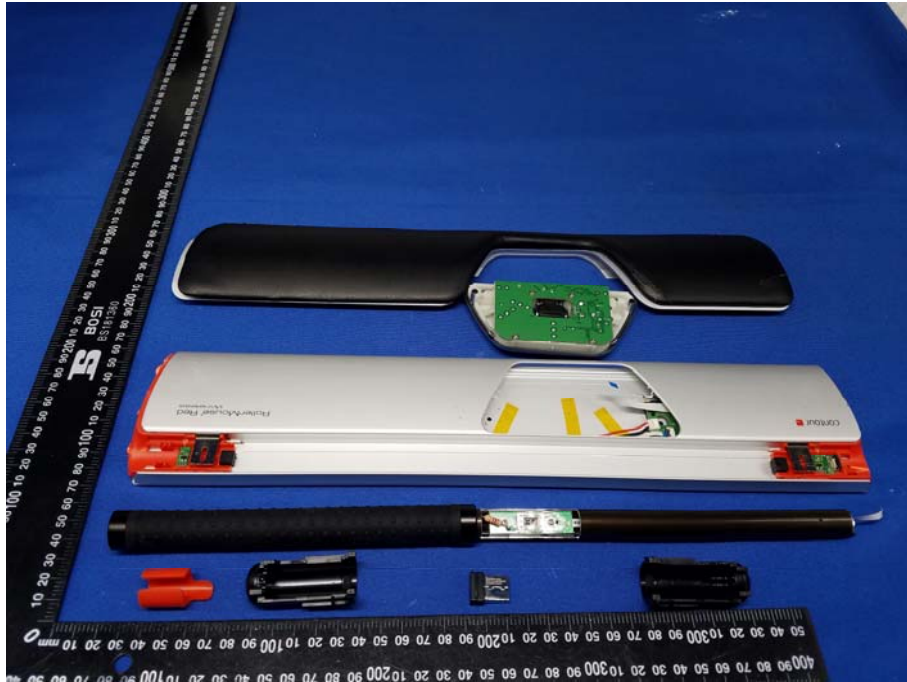

Appendix C: Photographs of EUT

Product: RollerMouse Red Wireless

Model: RM-RED-WL

Internal Photos

Antenna