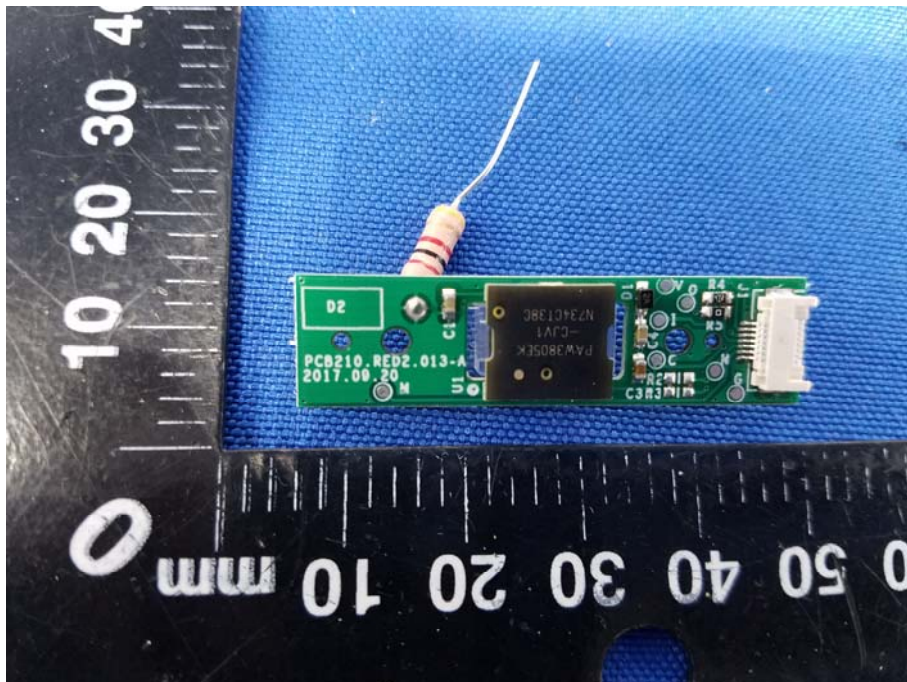

Appendix C: Photographs of EUT

Product: RollerMouse Red Wireless

Model: RM-RED-WL

Internal Photos

Antenna