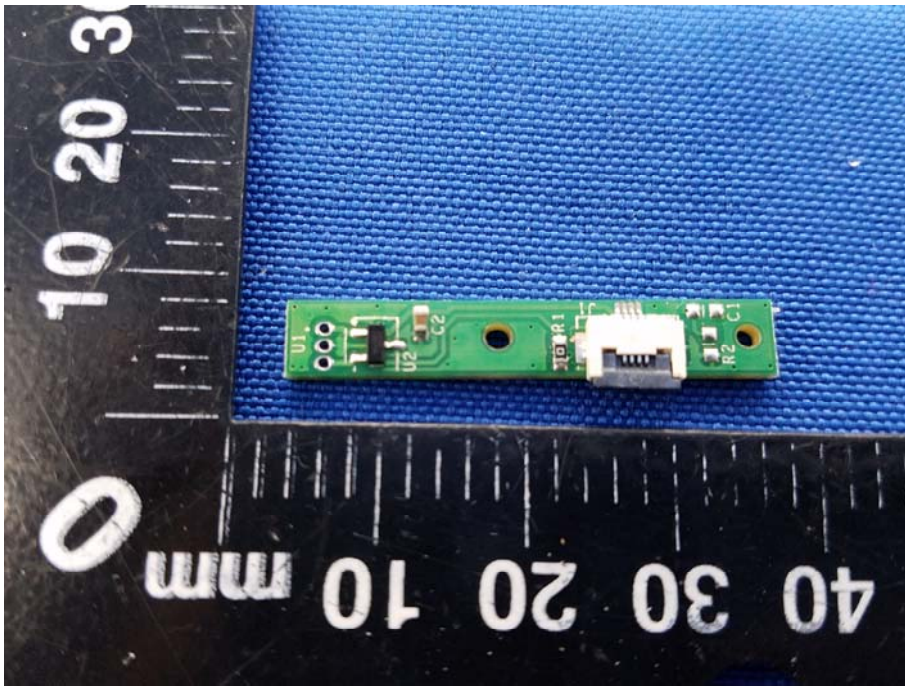

Appendix C: Photographs of EUT

Product: RollerMouse Red Wireless

Model: RM-RED-WL

Internal Photos

Antenna