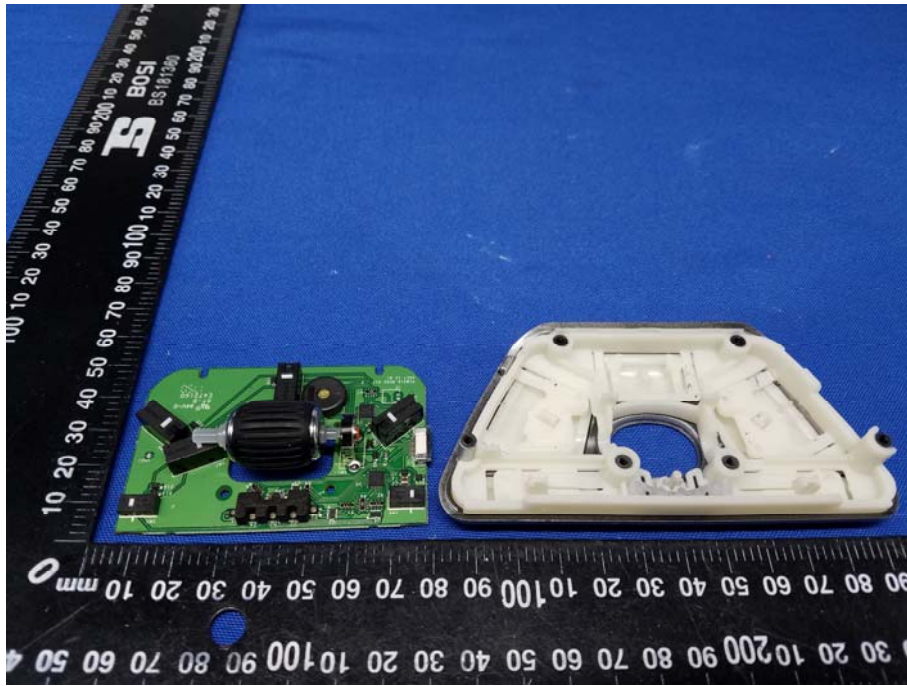

Appendix C: Photographs of EUT

Product: RollerMouse Red Wireless

Model: RM-RED-WL

Internal Photos

Antenna