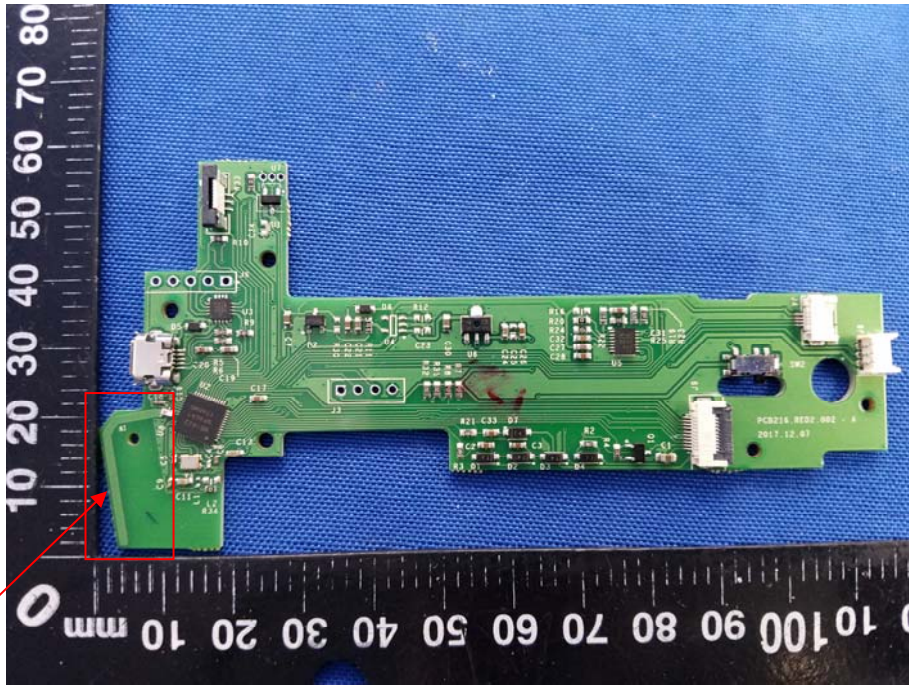

Appendix C: Photographs of EUT

Product: RollerMouse Red Wireless

Model: RM-RED-WL

Internal Photos

Antenna