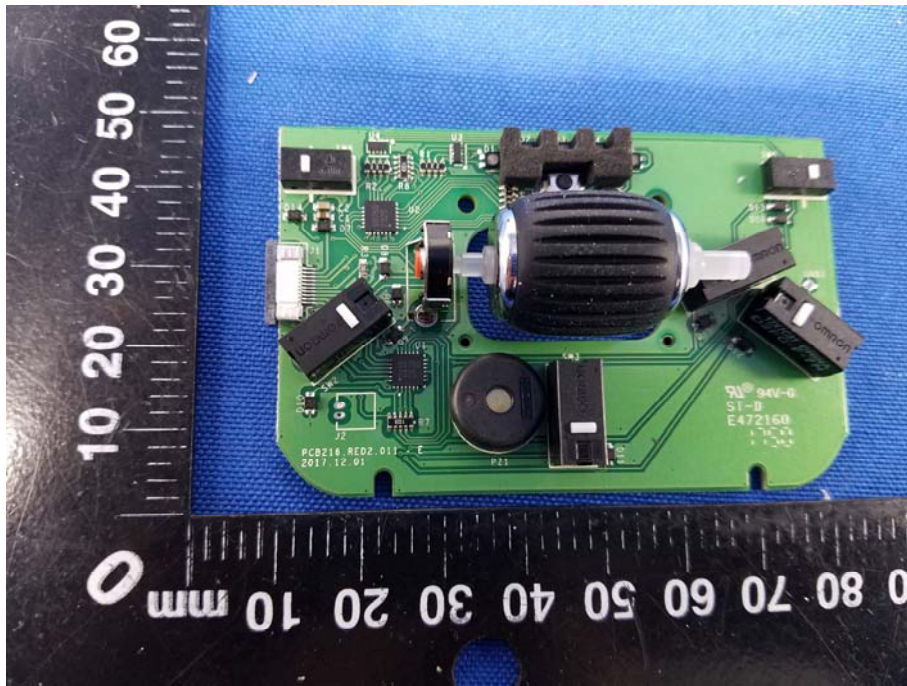

Appendix C: Photographs of EUT

Product: RollerMouse Red Wireless

Model: RM-RED-WL

Internal Photos

Antenna