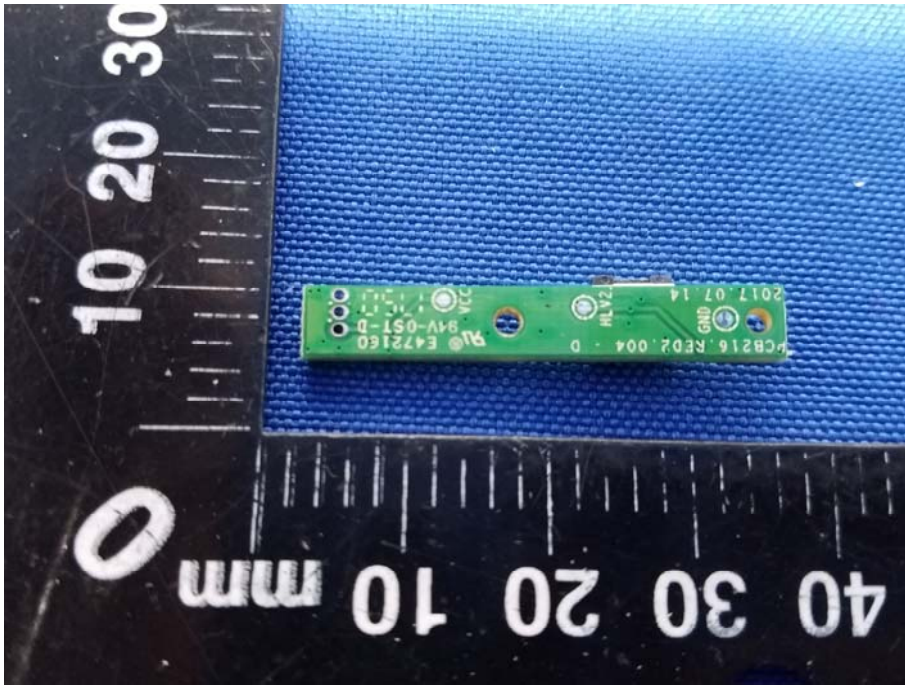

Appendix C: Photographs of EUT

Product: RollerMouse Red Wireless

Model: RM-RED-WL

Internal Photos

Antenna