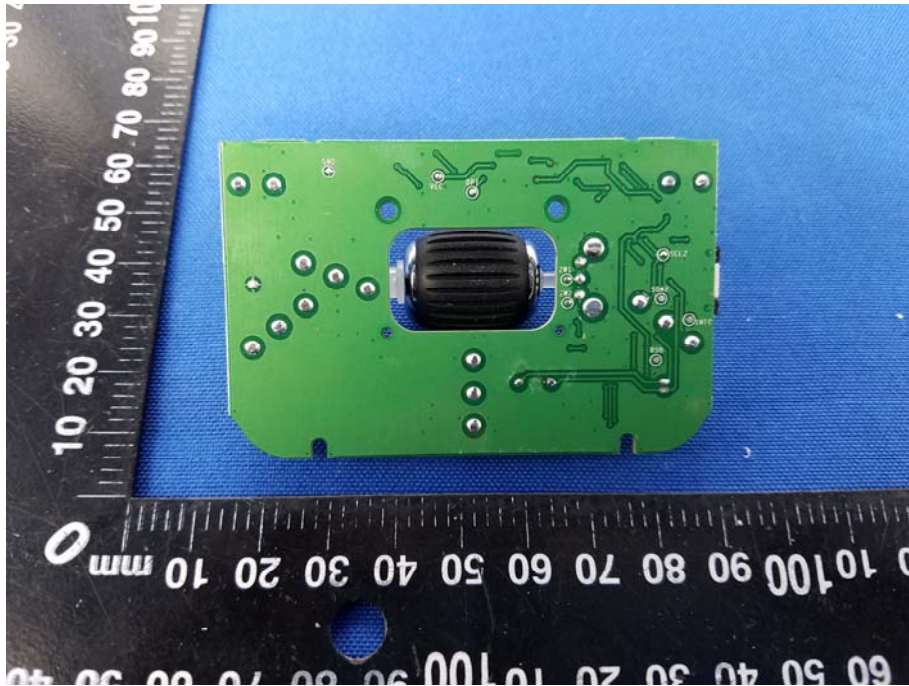

Appendix C: Photographs of EUT

Product: RollerMouse Red Wireless

Model: RM-RED-WL

Internal Photos

Antenna