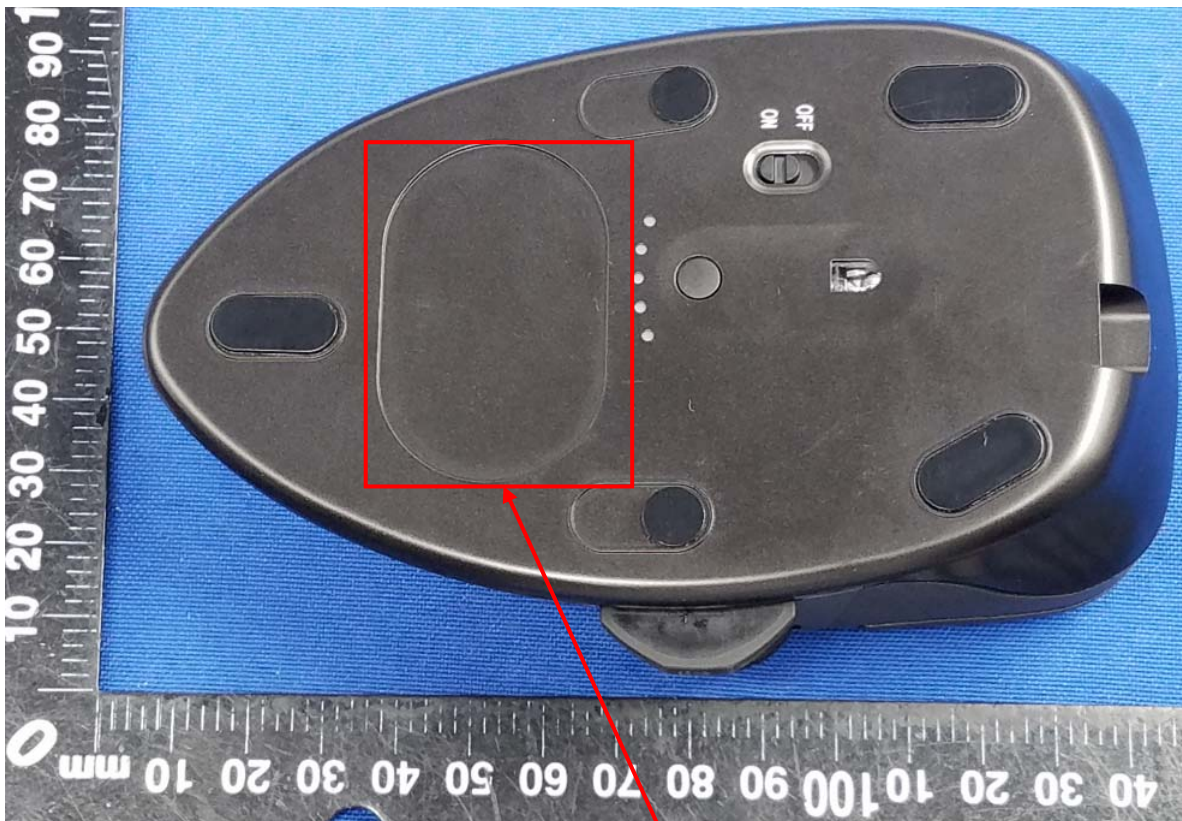

Label Artwork and Location

Model: CMO-GM-S-R-WL

Label:

Size: L*W=45.6*28.6mm

Label Location